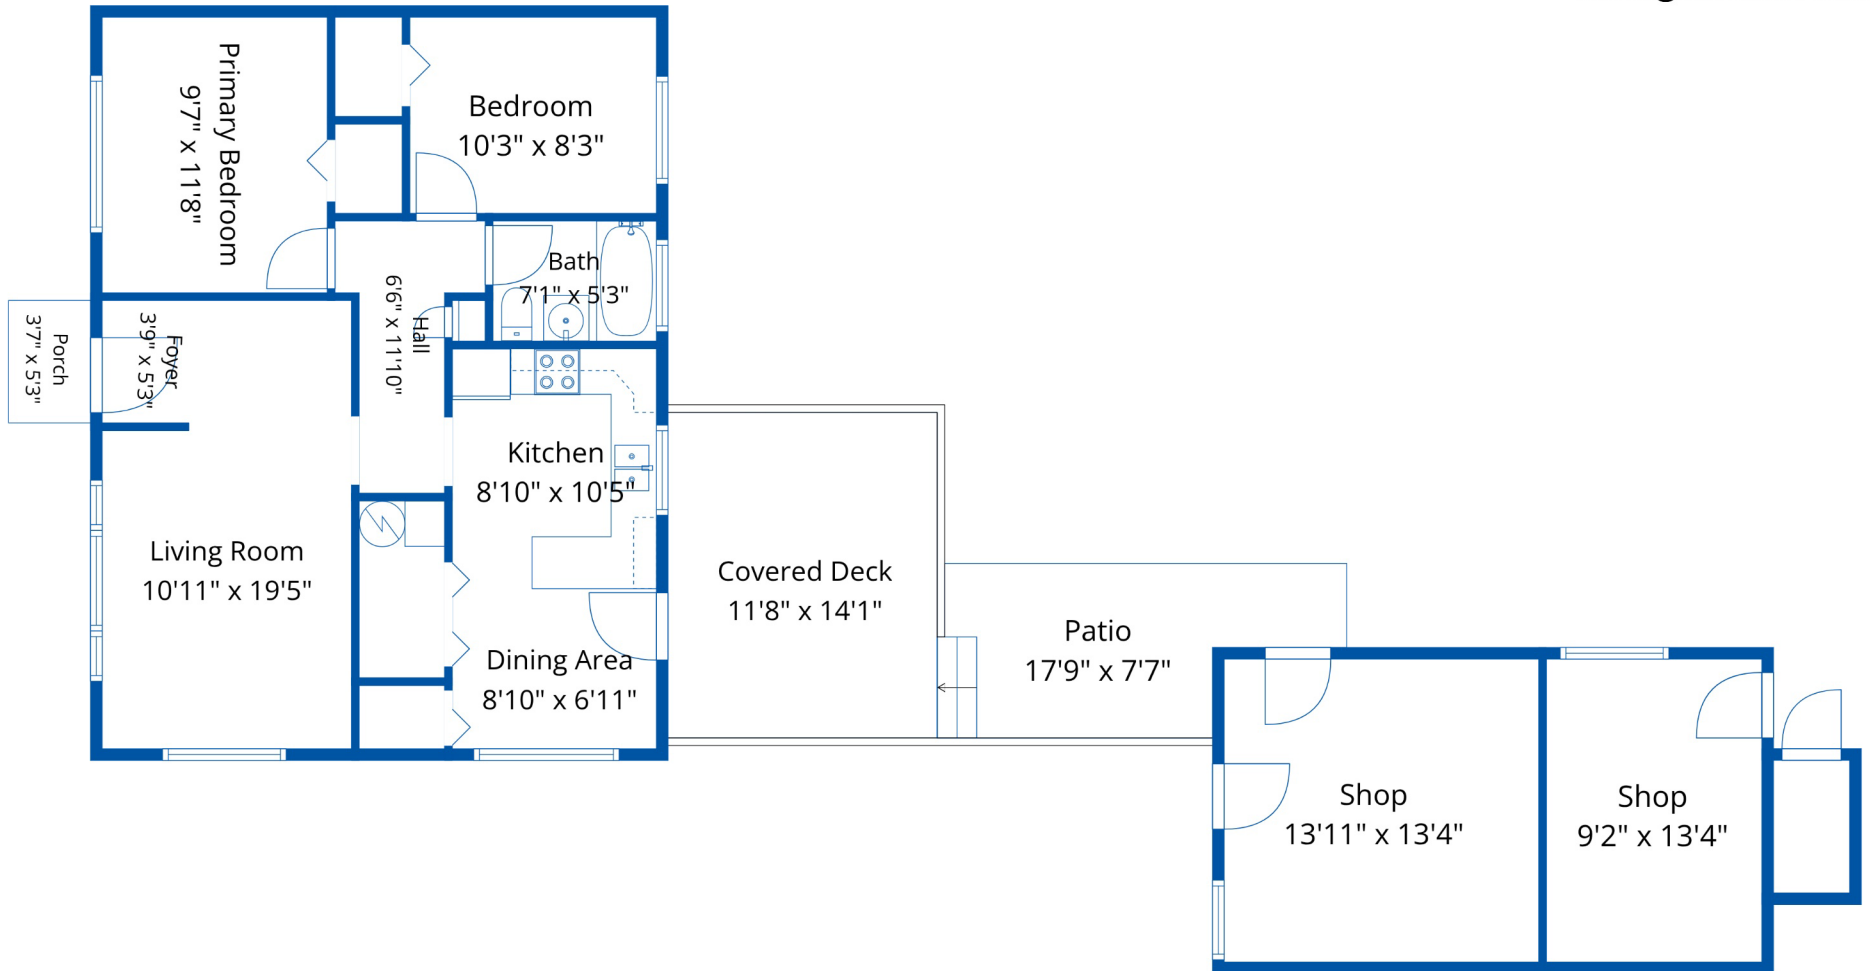

## Estimated Areas:

Main Floor: 815 sq. ft  
**Total: 815 Sq. Ft**

## Additional Areas:

Shop: 348 sq. ft