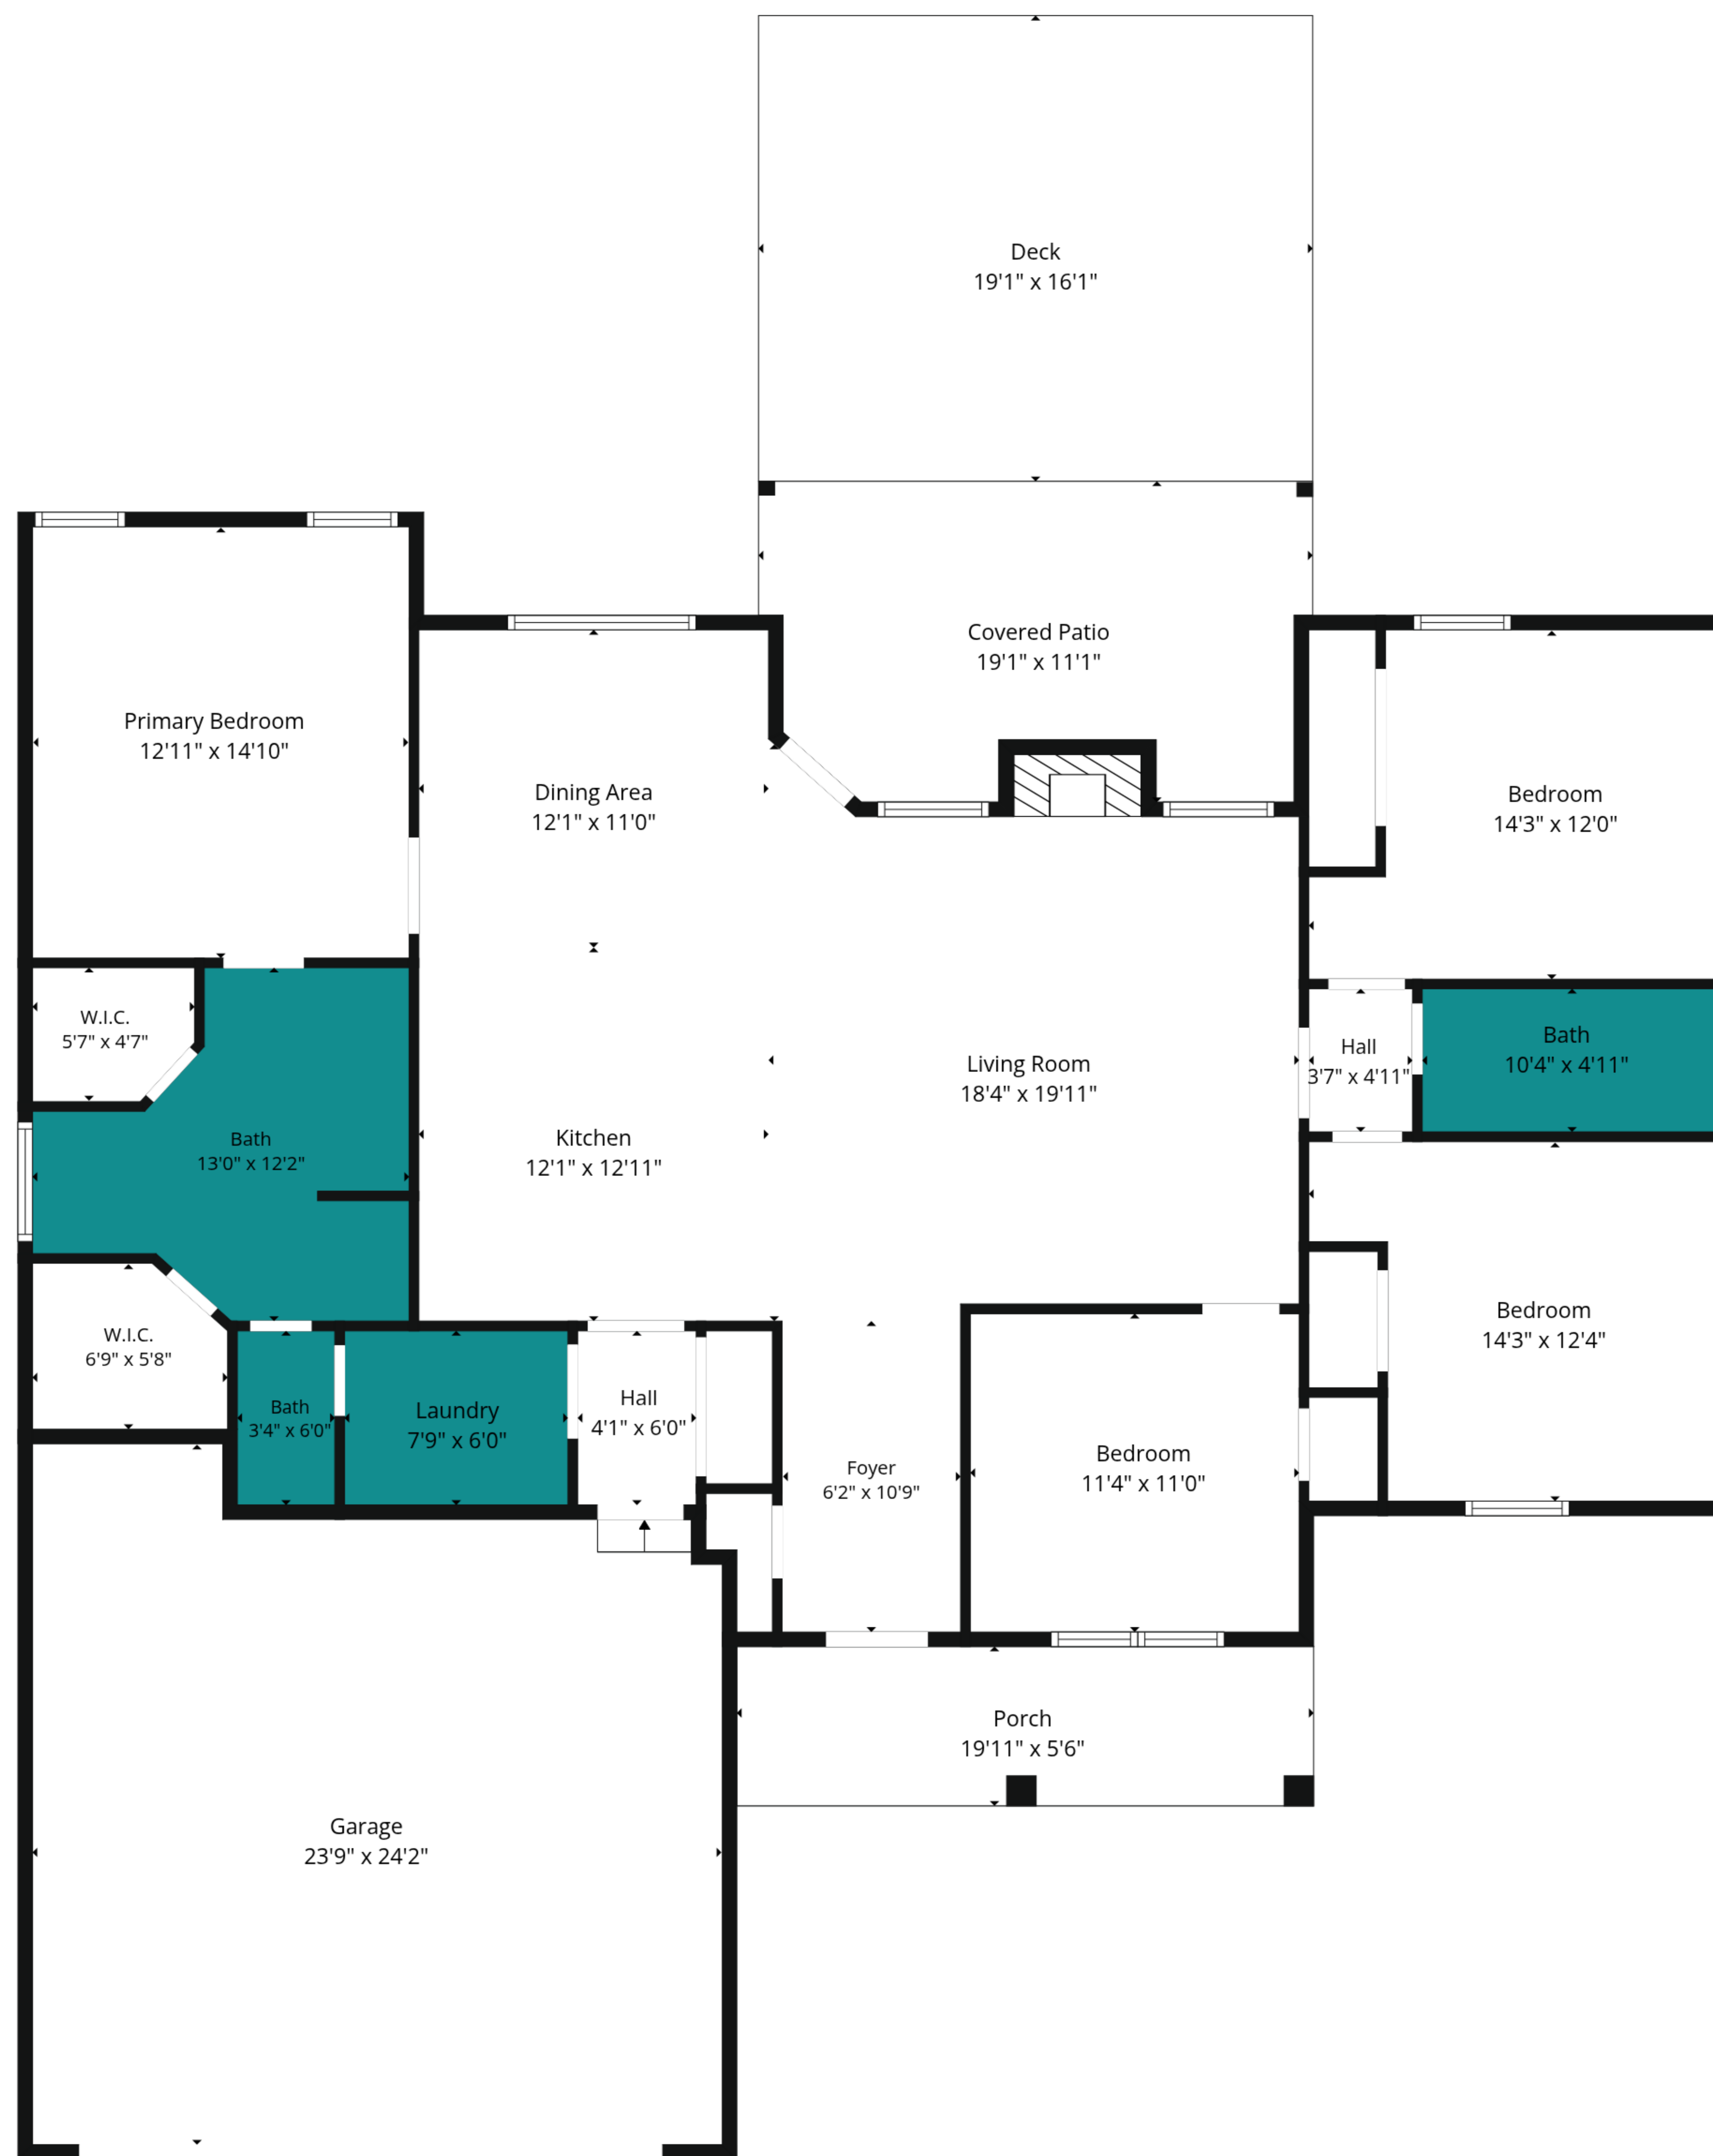

TOTAL: 1760 sq. ft

1st floor: 1760 sq. ft

EXCLUDED AREAS: GARAGE: 529 sq. ft, COVERED PATIO: 187 sq. ft, DECK: 307 sq. ft,

PORCH: 110 sq. ft, FIREPLACE: 12 sq. ft, WALLS: 133 sq. ft

Floor Plan Created By Cubicasa App. Measurements Deemed Highly Reliable But Not Guaranteed.