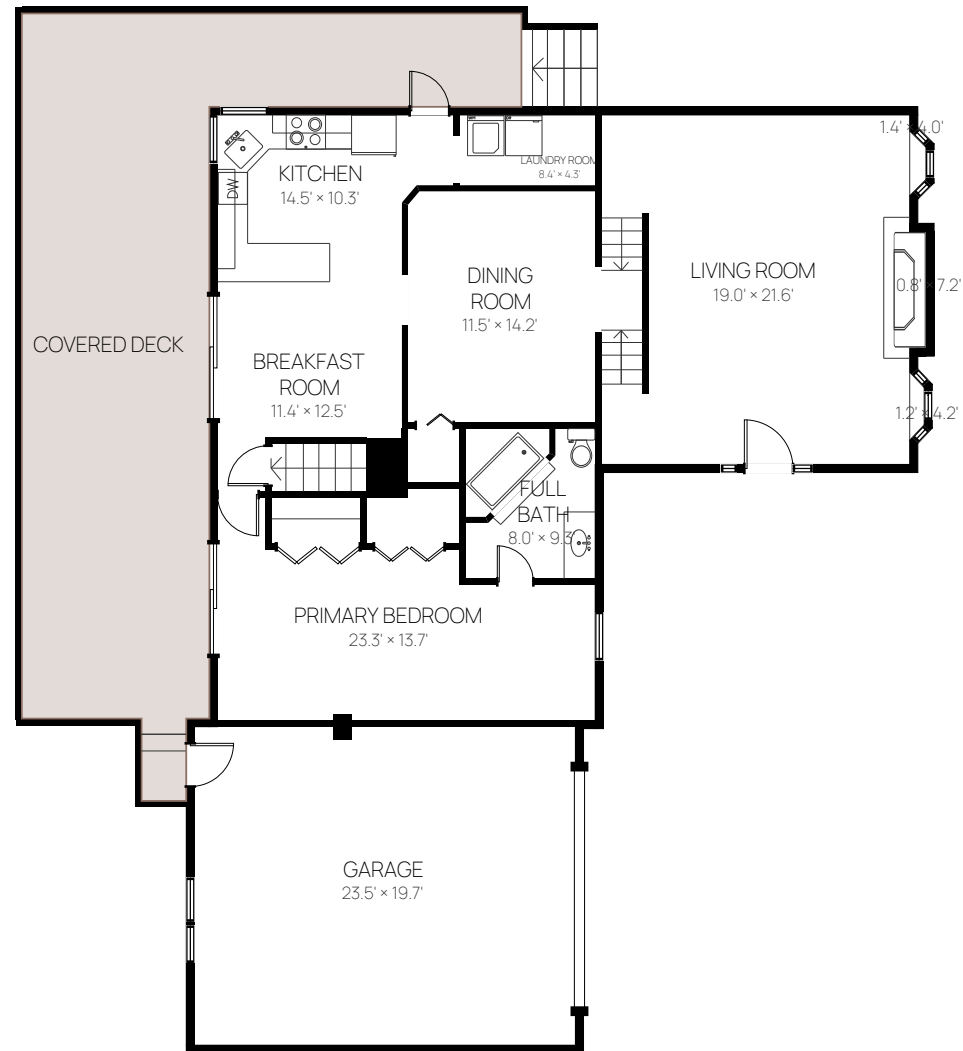

First Floor

Total GLA: 2,271 sq. ft | Total: 3,252 sq. ft

First Floor: 909 sq. ft (Excluded areas 466 sq. ft)

Second Floor: 1,362 sq. ft (Excluded areas 515 sq. ft)

Measurements deemed highly reliable, but not guaranteed.

Second Floor

Total GLA: 2,271 sq. ft | Total: 3,252 sq. ft

First Floor: 909 sq. ft (Excluded areas 466 sq. ft)

Second Floor: 1,362 sq. ft (Excluded areas 515 sq. ft)

Measurements deemed highly reliable, but not guaranteed.