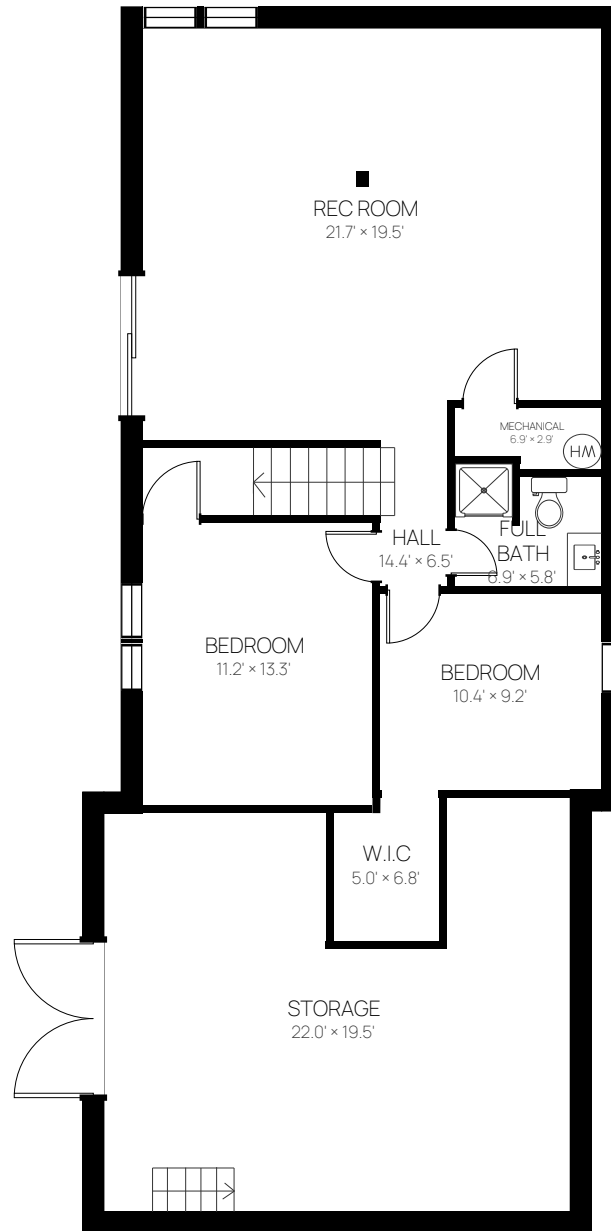

First Floor

Total GLA: 2,271 sq. ft | Total: 3,252 sq. ft

First Floor: 909 sq. ft (Excluded areas 466 sq. ft)

Second Floor: 1,362 sq. ft (Excluded areas 515 sq. ft)

Measurements deemed highly reliable, but not guaranteed.

Second Floor

Total GLA: 2,271 sq. ft | Total: 3,252 sq. ft

First Floor: 909 sq. ft (Excluded areas 466 sq. ft)

Second Floor: 1,362 sq. ft (Excluded areas 515 sq. ft)

Measurements deemed highly reliable, but not guaranteed.