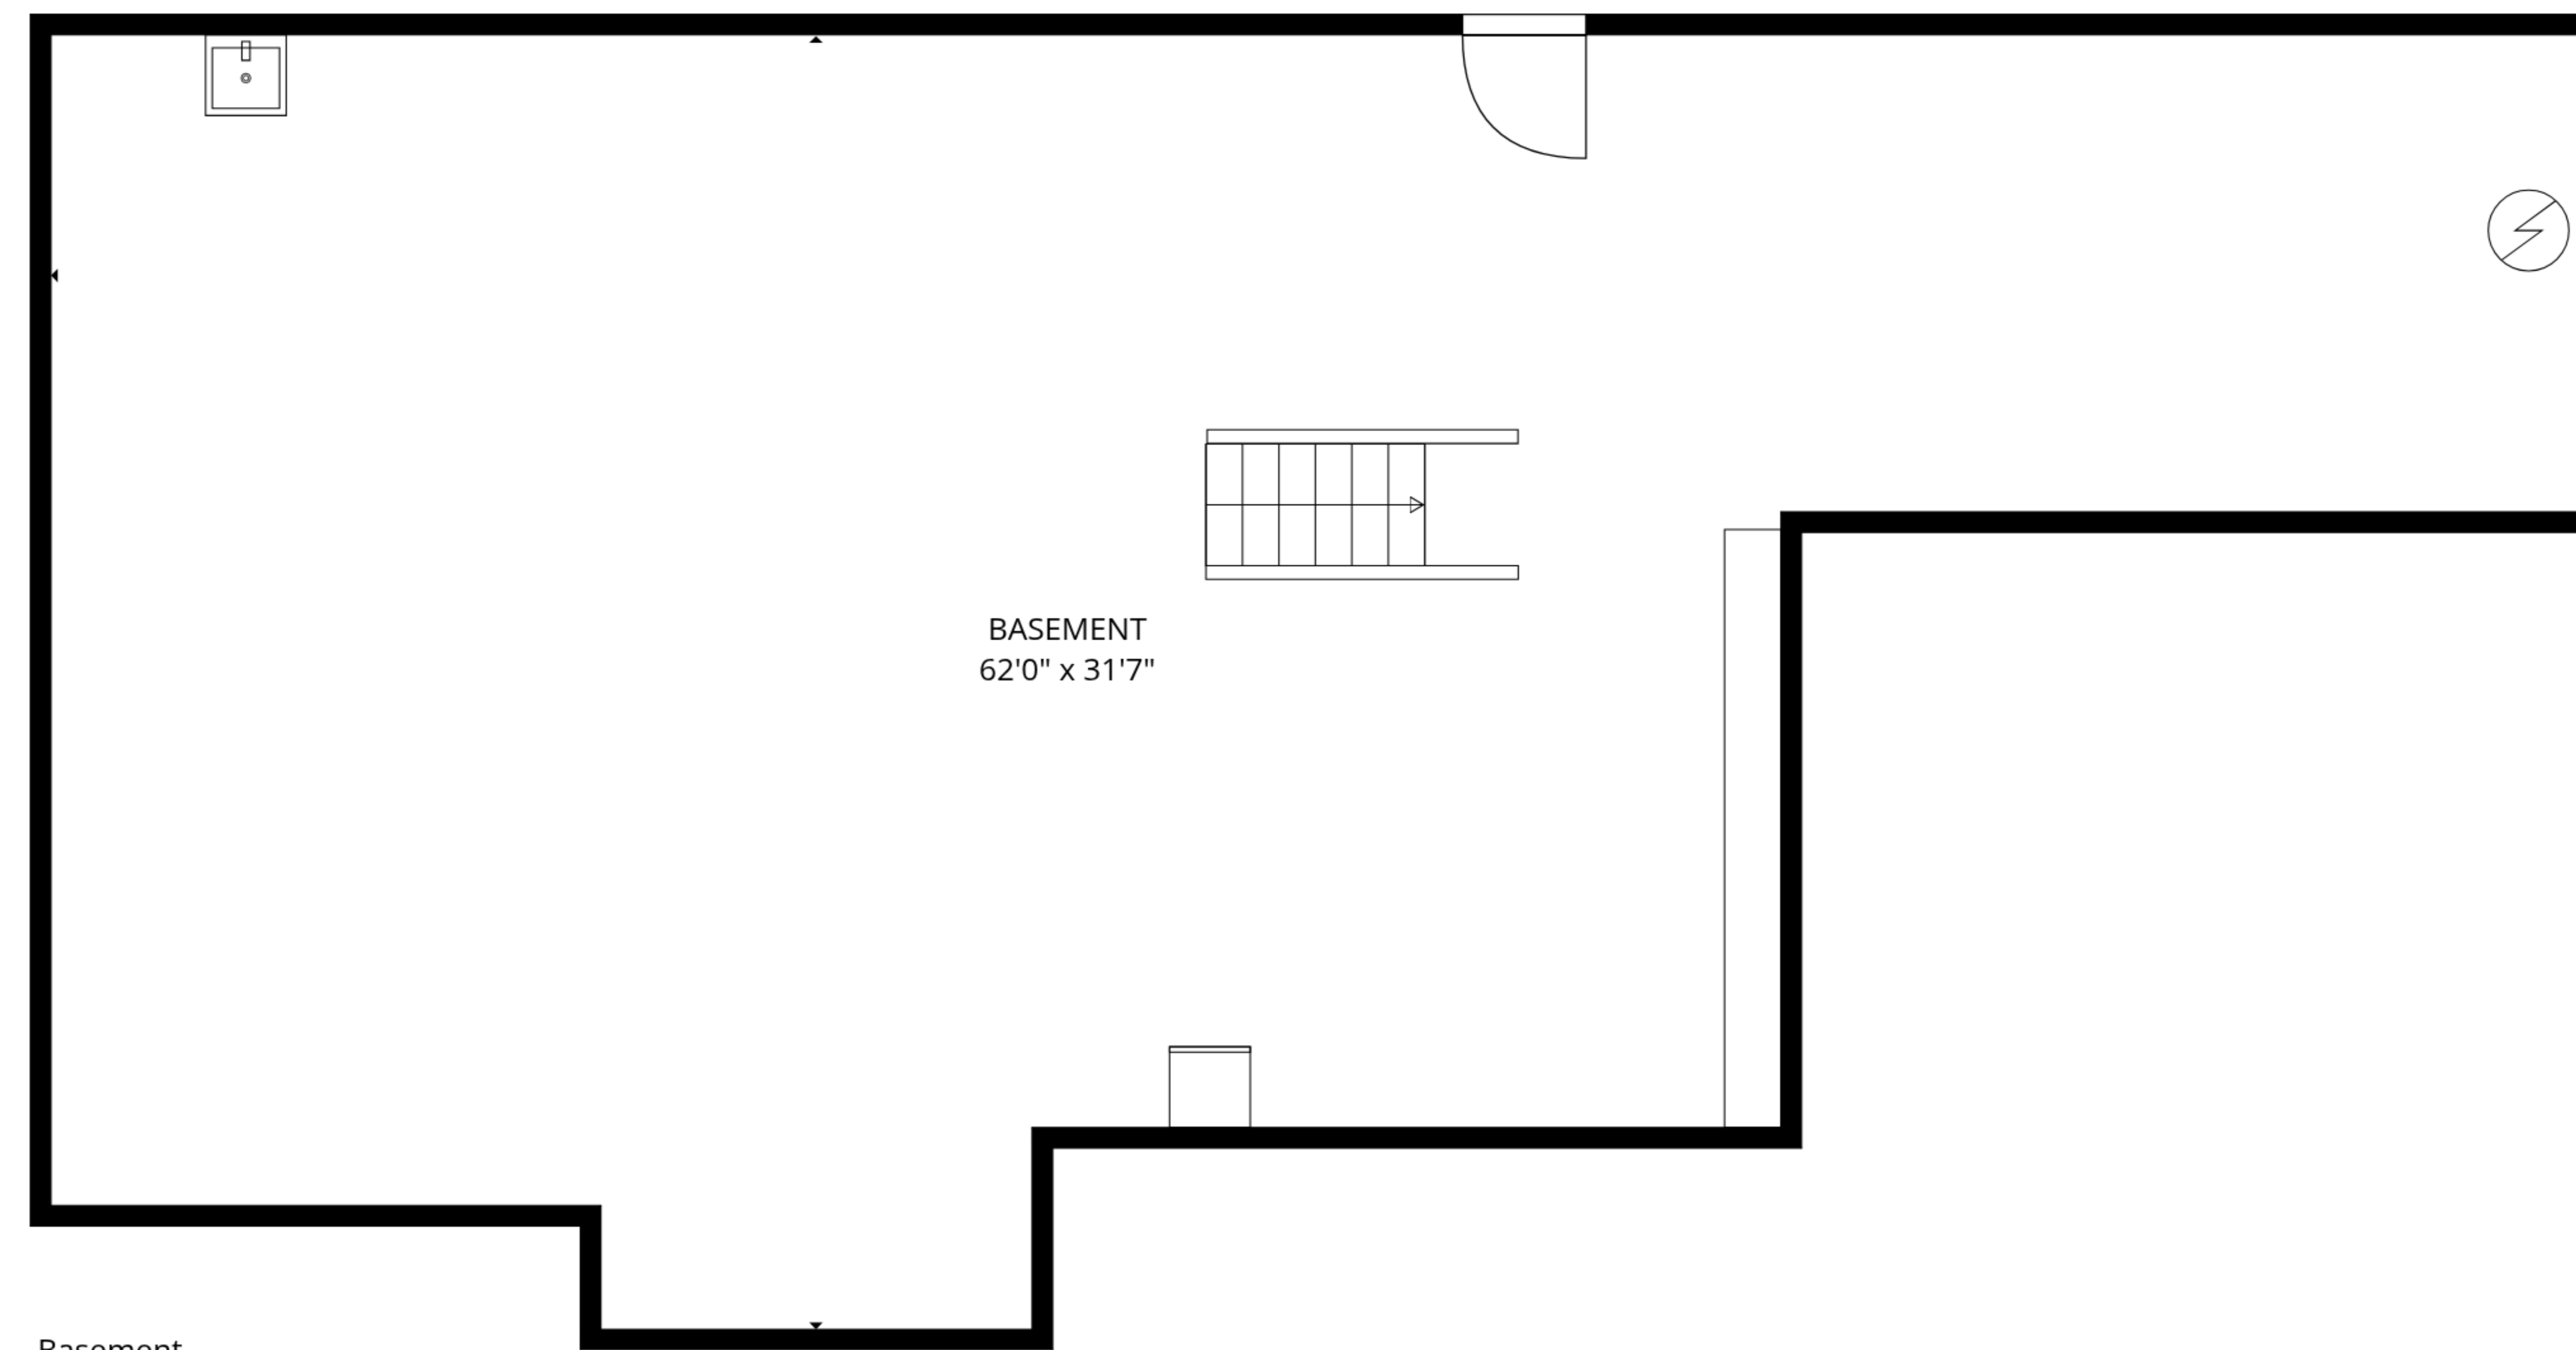

BASEMENT  
62'0" x 31'7"

**TOTAL: 1435 sq. ft**  
Basement: 0 sq. ft, 1st floor: 1435 sq. ft  
EXCLUDED AREAS: BASEMENT: 1433 sq. ft, GARAGE: 378 sq. ft, FIREPLACE: 12 sq. ft,  
WALLS: 208 sq. ft

MEASUREMENTS ARE DEEMED RELIABLE BUT ARE NOT GUARANTEED.

**TOTAL: 1435 sq. ft**  
 Basement: 0 sq. ft, 1st floor: 1435 sq. ft  
 EXCLUDED AREAS: BASEMENT: 1433 sq. ft, GARAGE: 378 sq. ft, FIREPLACE: 12 sq. ft,  
 WALLS: 208 sq. ft

MEASUREMENTS ARE DEEMED RELIABLE BUT ARE NOT GUARANTEED.