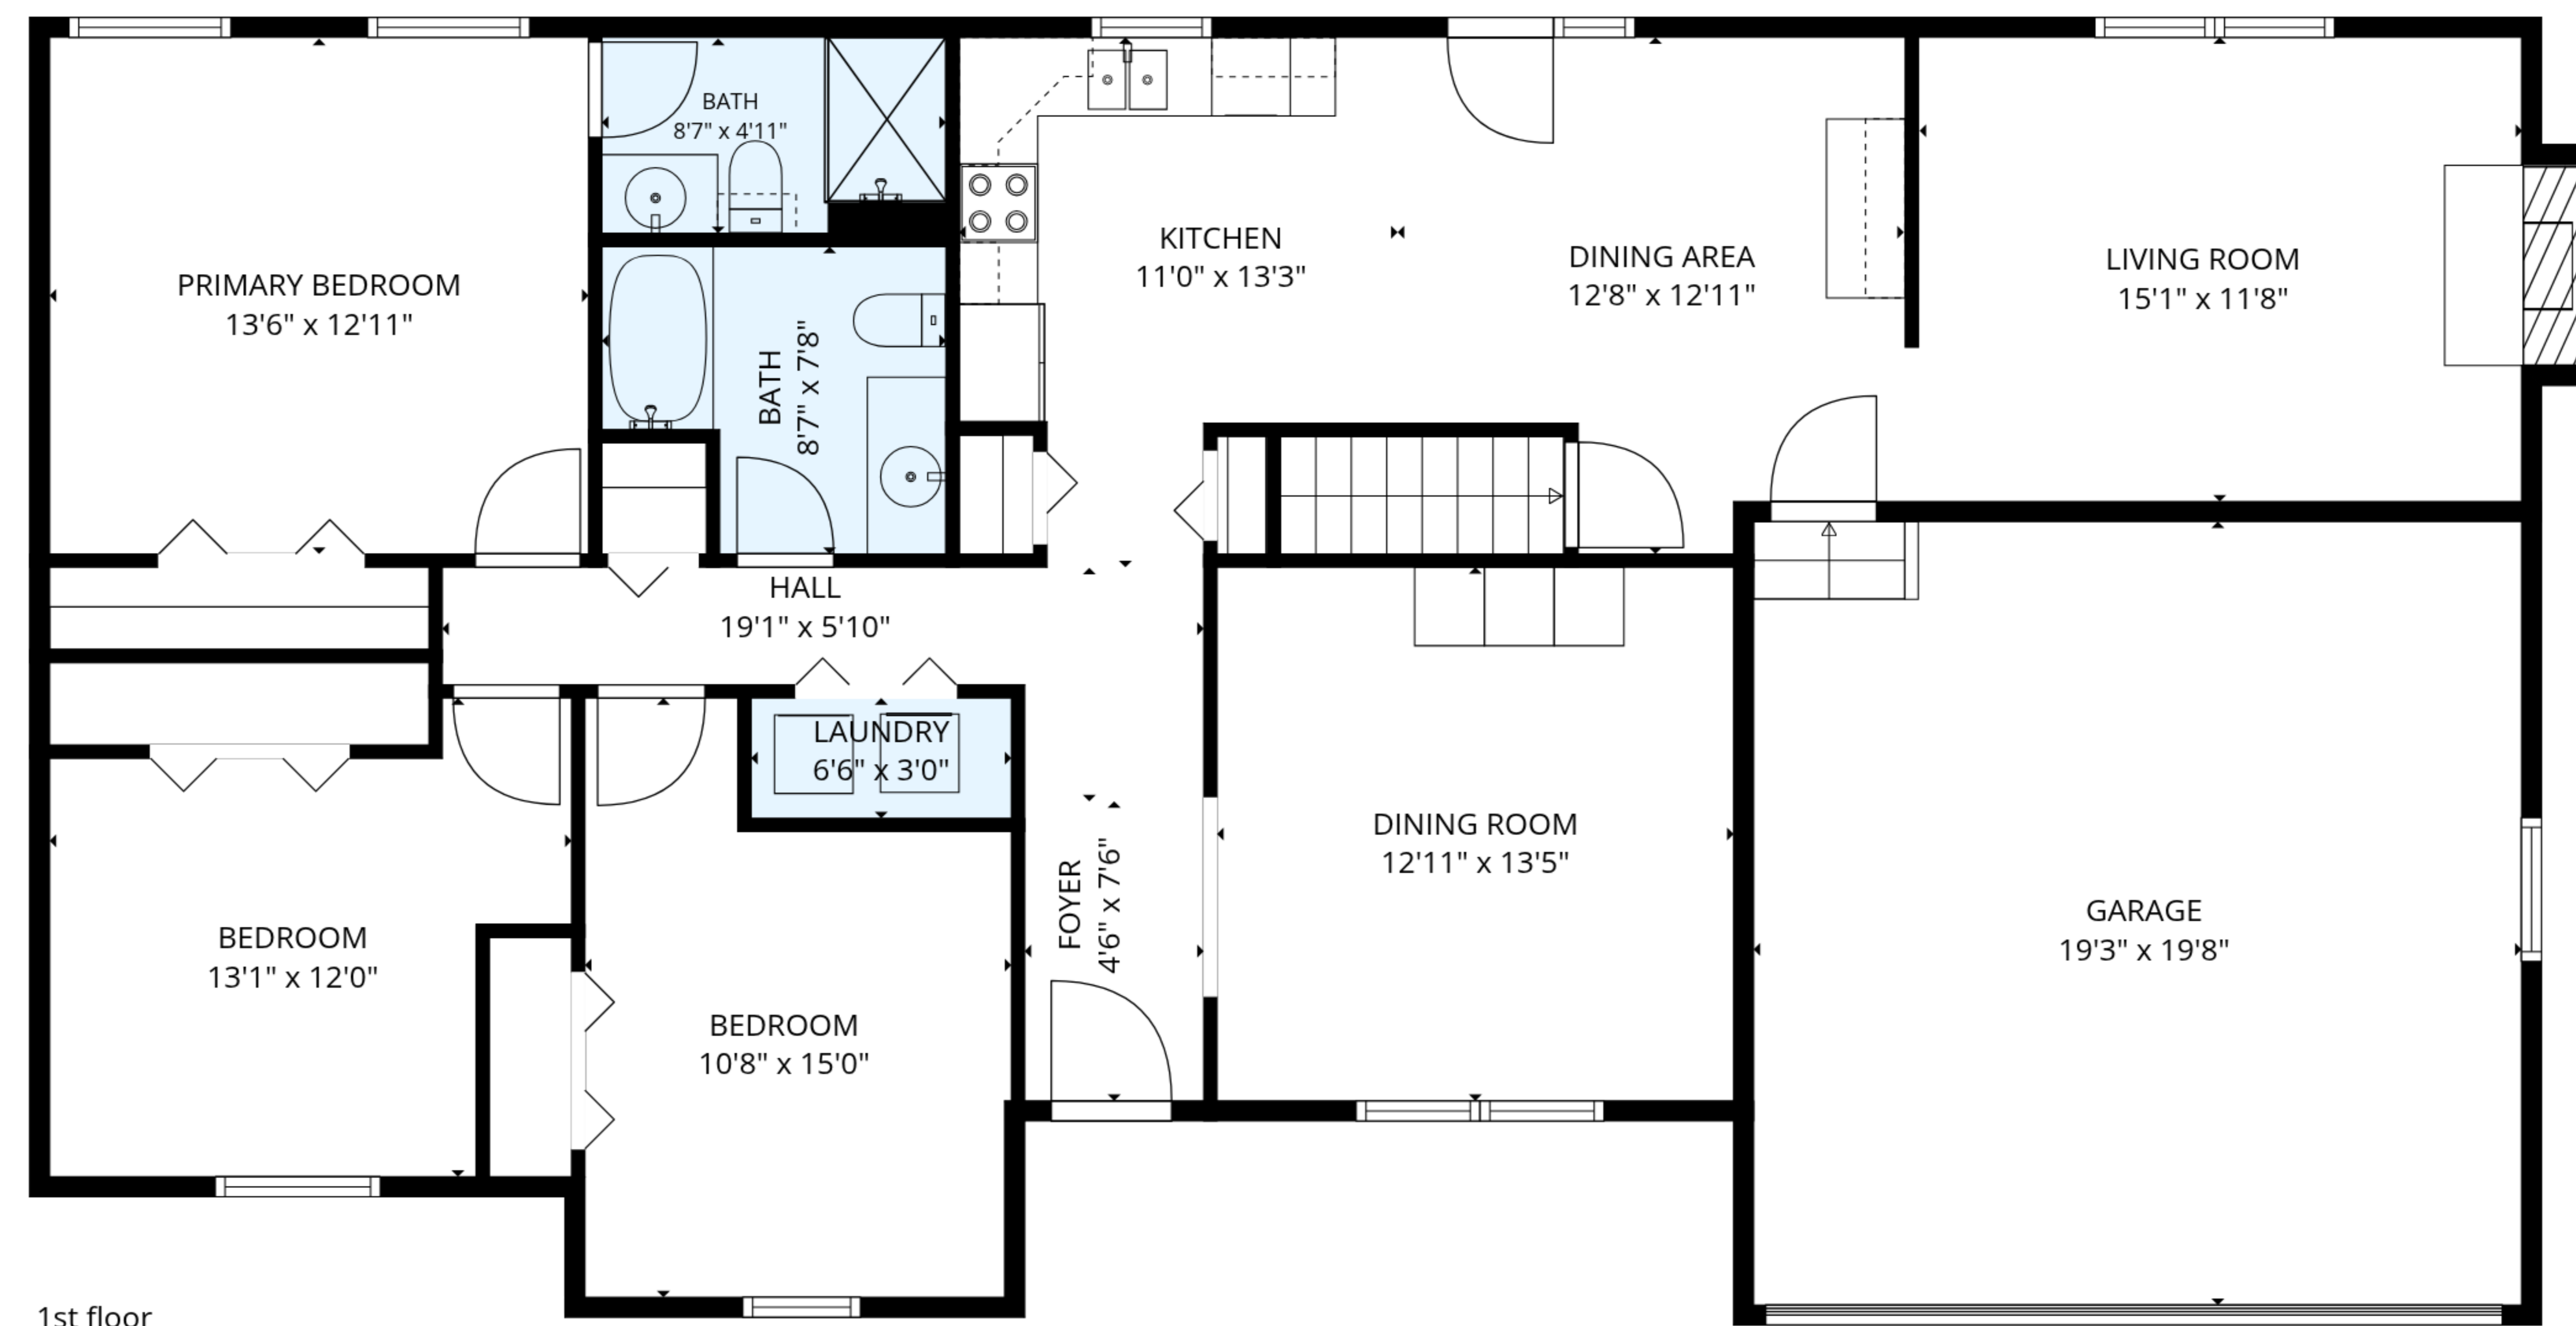

BASEMENT  
62'0" x 31'7"

**TOTAL: 1435 sq. ft**  
Basement: 0 sq. ft, 1st floor: 1435 sq. ft  
EXCLUDED AREAS: BASEMENT: 1433 sq. ft, GARAGE: 378 sq. ft, FIREPLACE: 12 sq. ft,  
WALLS: 208 sq. ft

MEASUREMENTS ARE DEEMED RELIABLE BUT ARE NOT GUARANTEED.

**TOTAL: 1435 sq. ft**  
 Basement: 0 sq. ft, 1st floor: 1435 sq. ft  
 EXCLUDED AREAS: BASEMENT: 1433 sq. ft, GARAGE: 378 sq. ft, FIREPLACE: 12 sq. ft,  
 WALLS: 208 sq. ft

MEASUREMENTS ARE DEEMED RELIABLE BUT ARE NOT GUARANTEED.