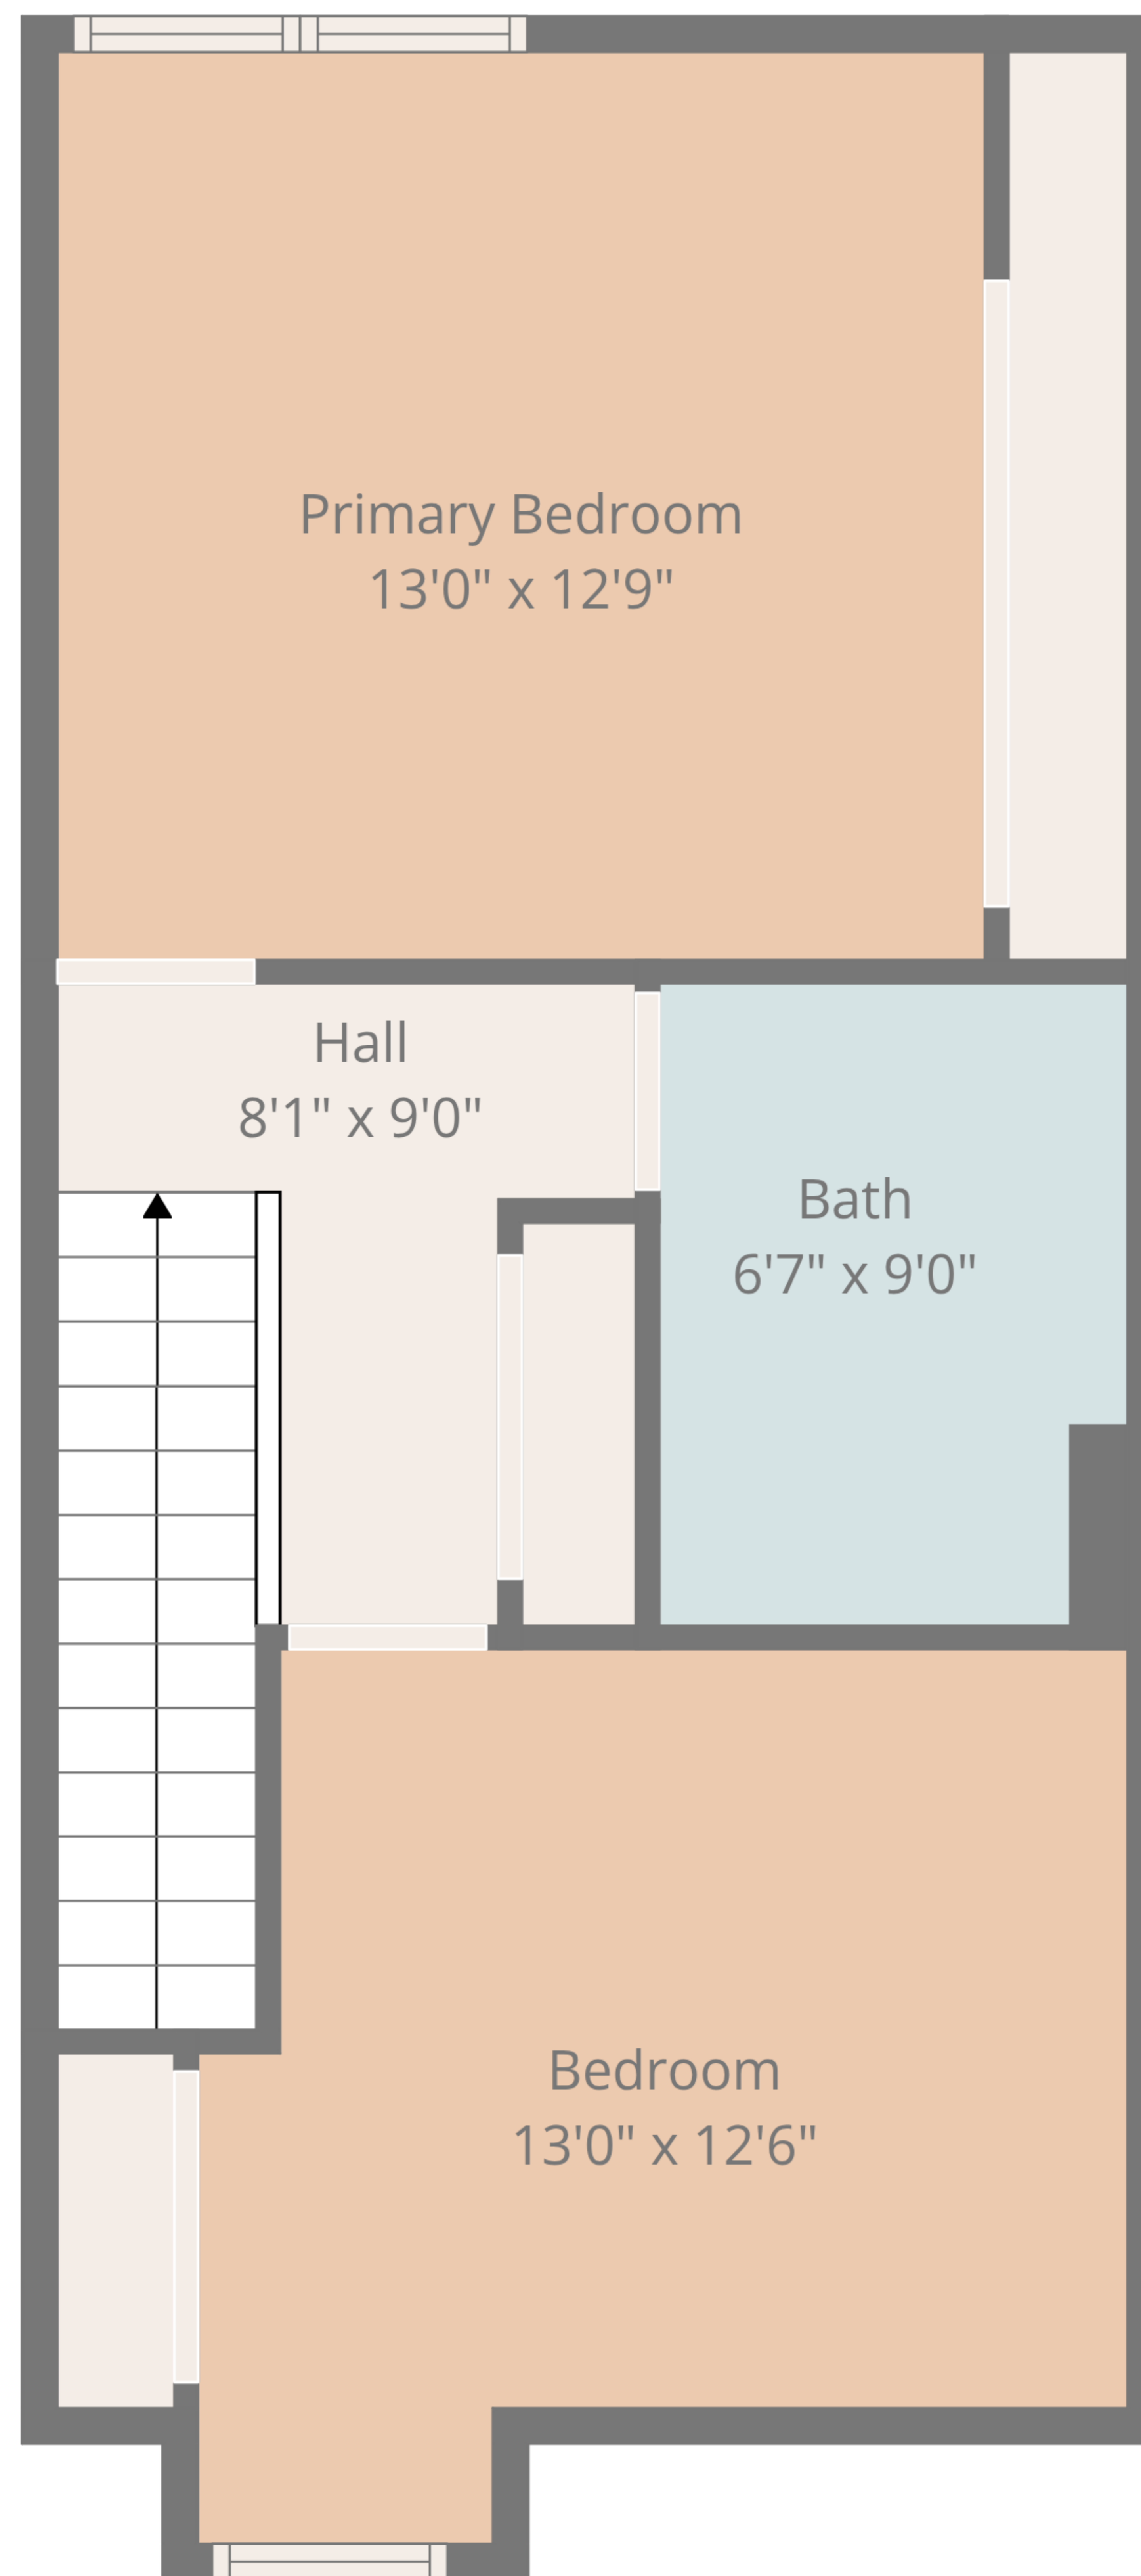

Total: 986 sq. ft
Basement: 483 sq. Ft, 1st Floor: 503 sq. ft
Excluded Areas: Walls: 65 sq. ft

Total: 986 sq. ft
Basement: 483 sq. Ft, 1st Floor: 503 sq. ft
Excluded Areas: Walls: 65 sq. ft

Basement

1st Floor

Total: 986 sq. ft
 Basement: 483 sq. Ft, 1st Floor: 503 sq. ft
 Excluded Areas: Walls: 65 sq. ft