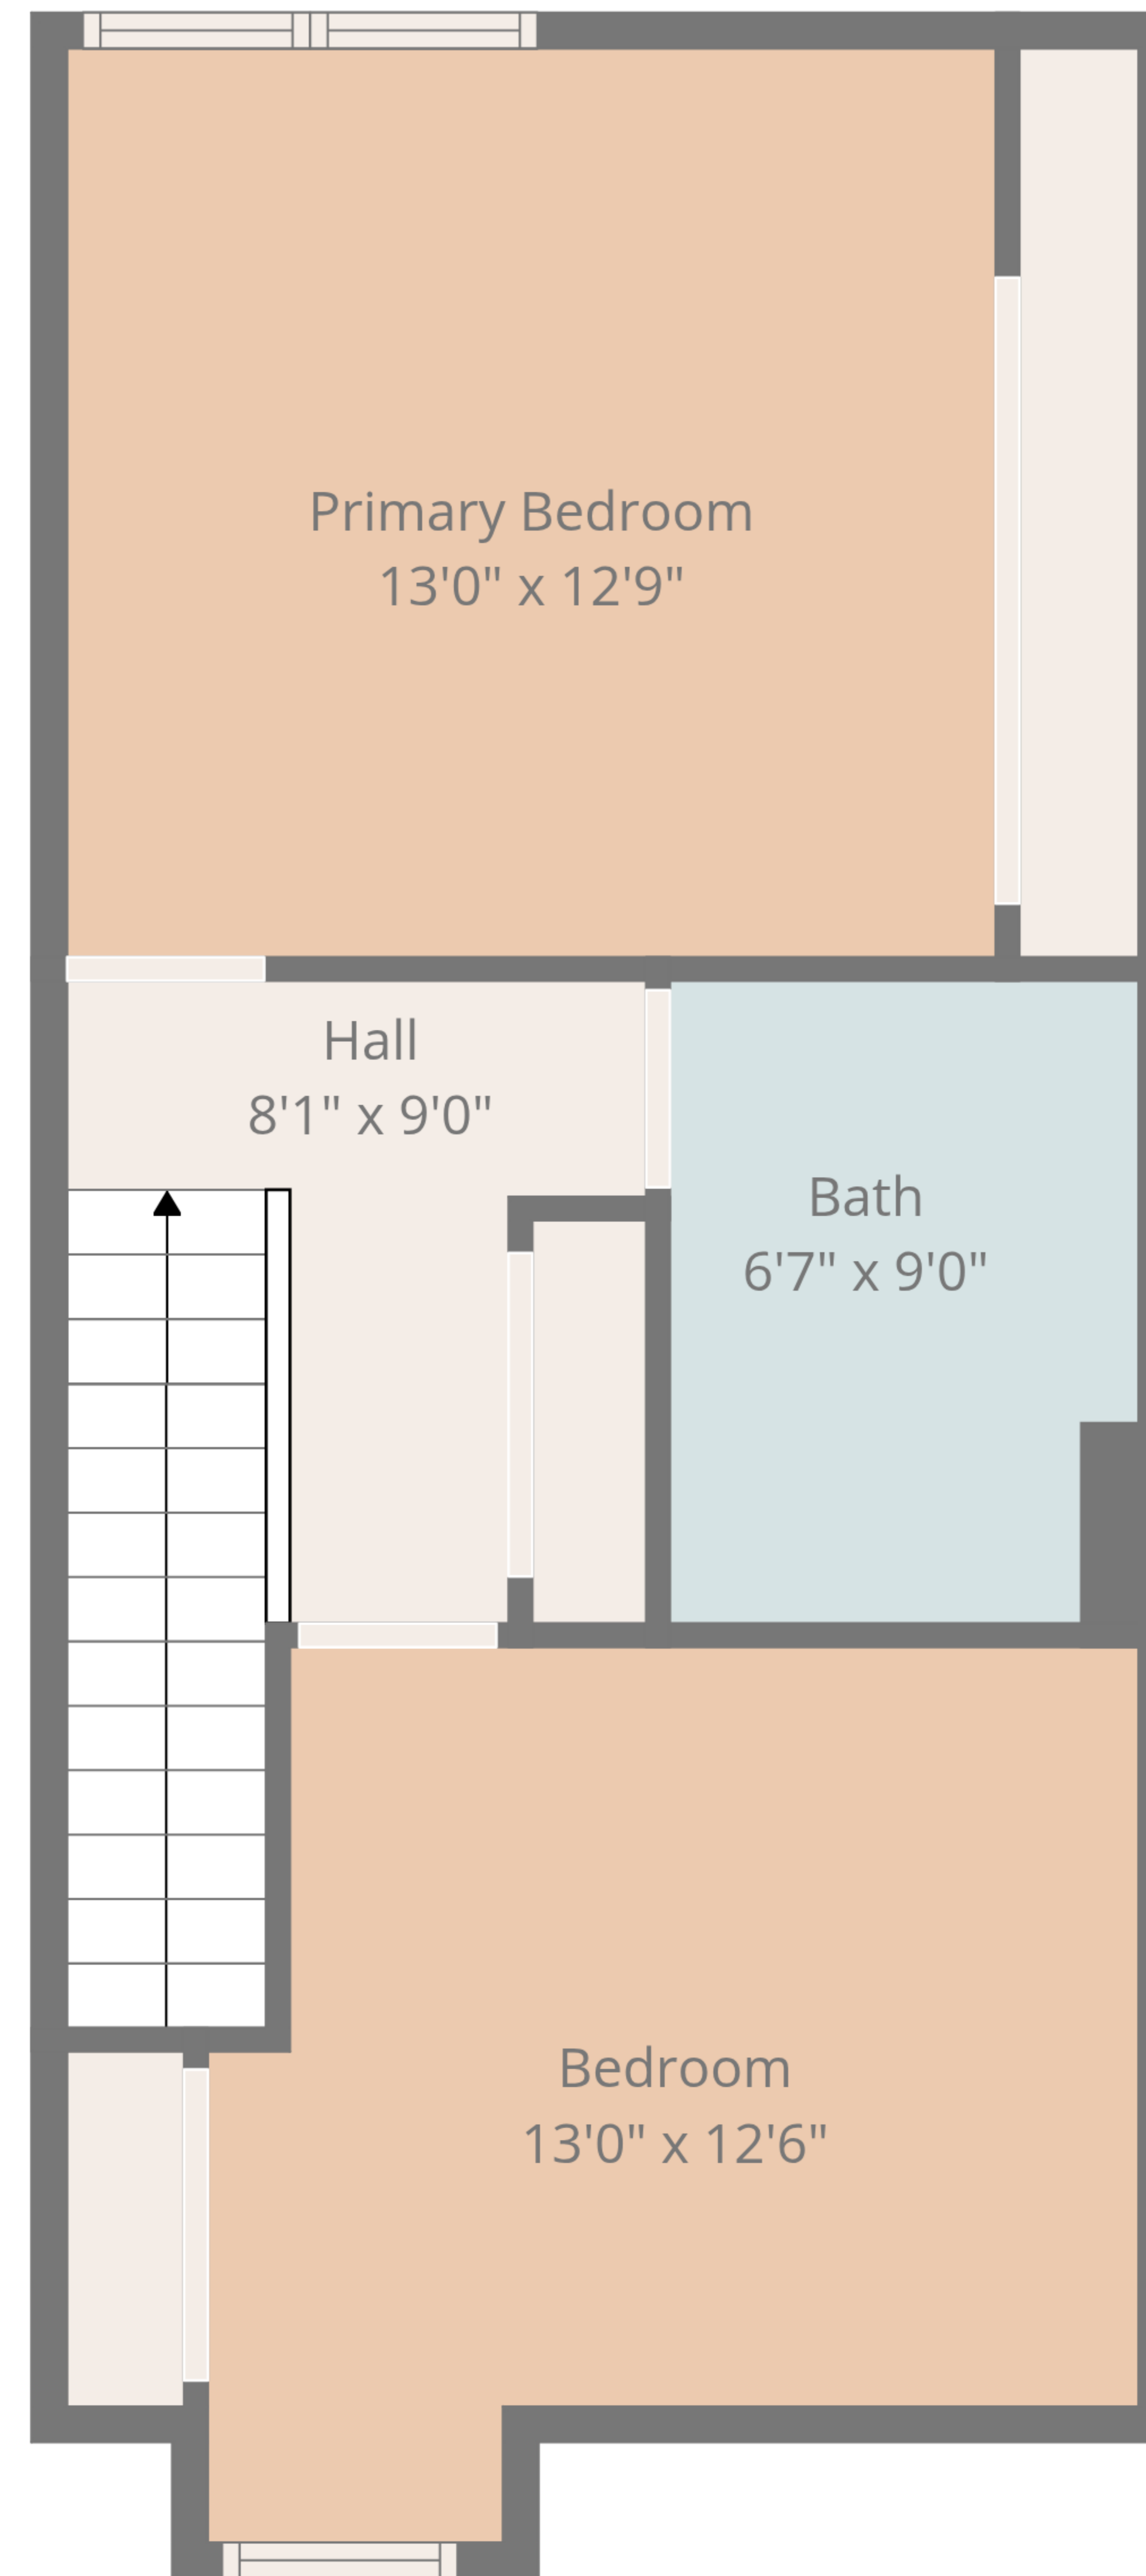

Total: 986 sq. ft
Basement: 483 sq. Ft, 1st Floor: 503 sq. ft
Excluded Areas: Walls: 65 sq. ft

Total: 986 sq. ft
Basement: 483 sq. Ft, 1st Floor: 503 sq. ft
Excluded Areas: Walls: 65 sq. ft

Basement

1st Floor

Total: 986 sq. ft
 Basement: 483 sq. Ft, 1st Floor: 503 sq. ft
 Excluded Areas: Walls: 65 sq. ft