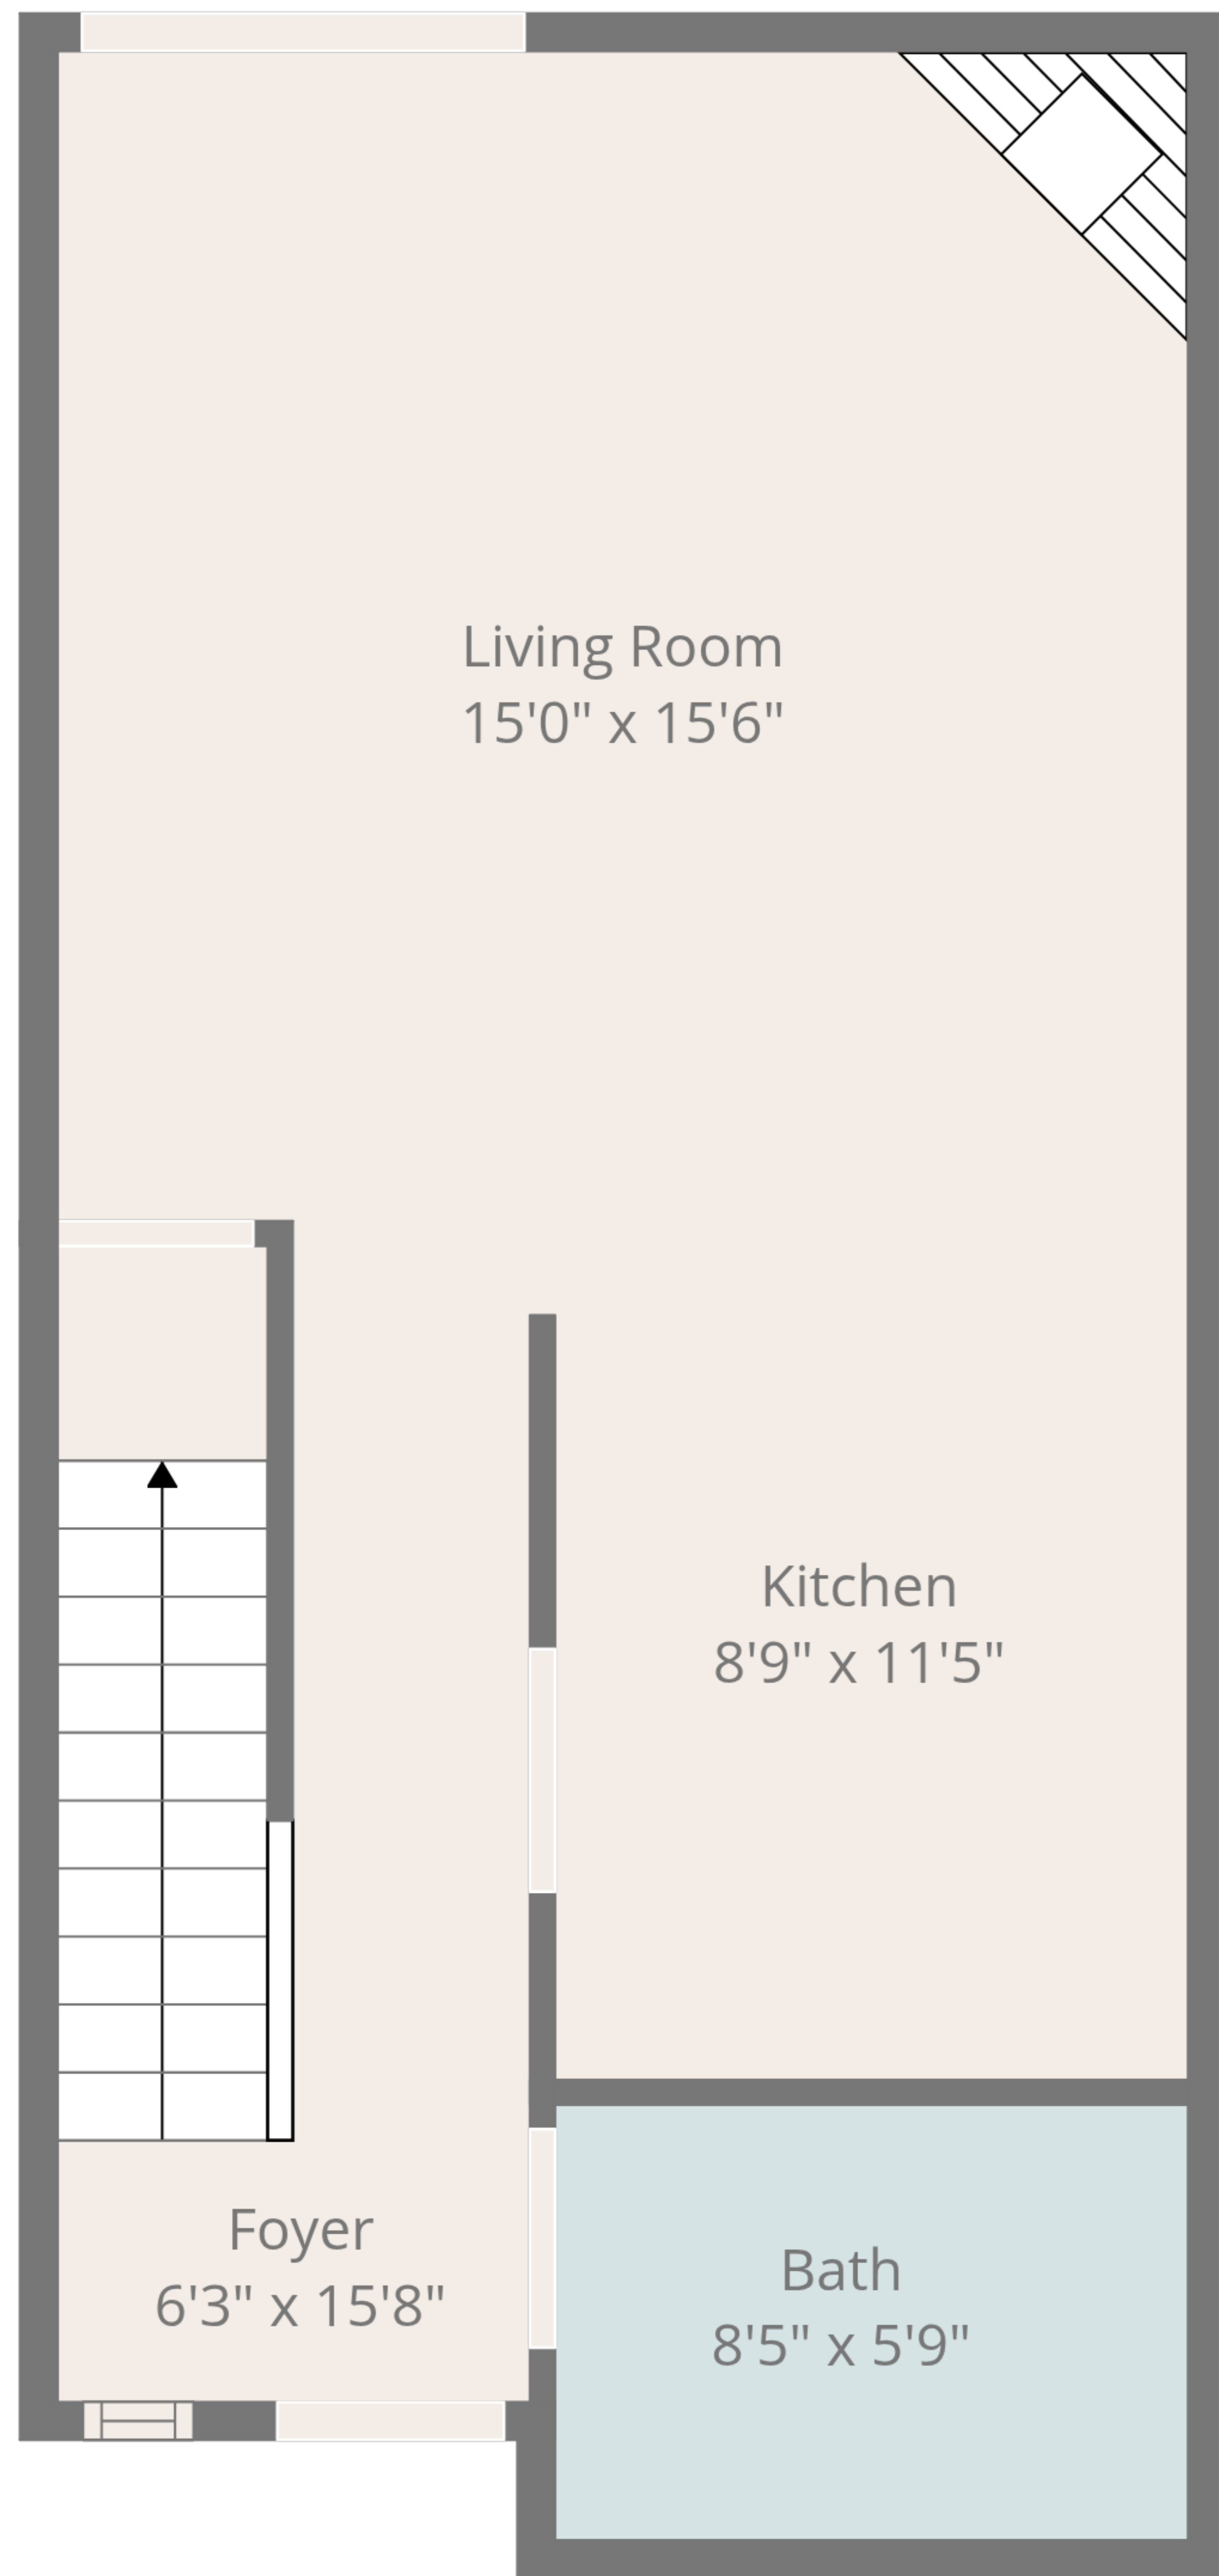

Total: 986 sq. ft
Basement: 483 sq. Ft, 1st Floor: 503 sq. ft
Excluded Areas: Walls: 65 sq. ft

Total: 986 sq. ft
Basement: 483 sq. Ft, 1st Floor: 503 sq. ft
Excluded Areas: Walls: 65 sq. ft

Basement

1st Floor

Total: 986 sq. ft
 Basement: 483 sq. Ft, 1st Floor: 503 sq. ft
 Excluded Areas: Walls: 65 sq. ft