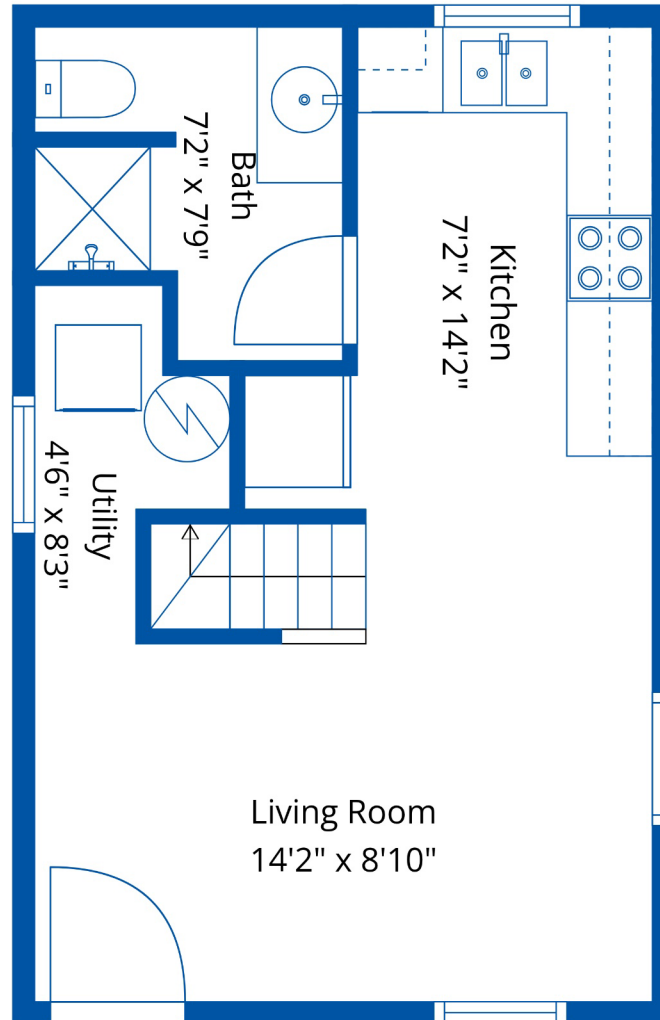

## Estimated Areas:

Main Floor: 356 sq. ft  
Above Main: 291 sq. ft  
**Total: 647 Sq. Ft**