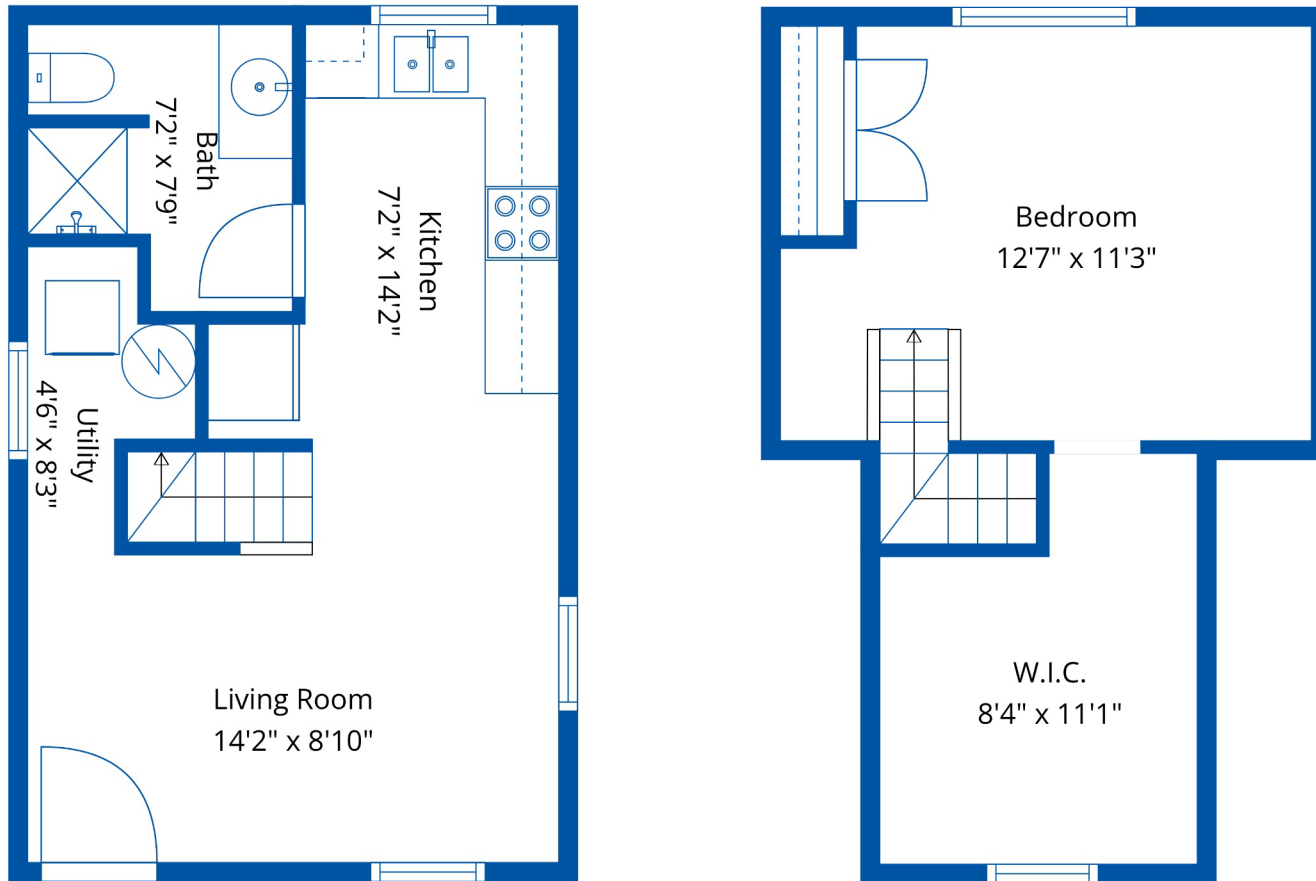

## Estimated Areas:

Main Floor: 356 sq. ft  
Above Main: 291 sq. ft  
**Total: 647 Sq. Ft**