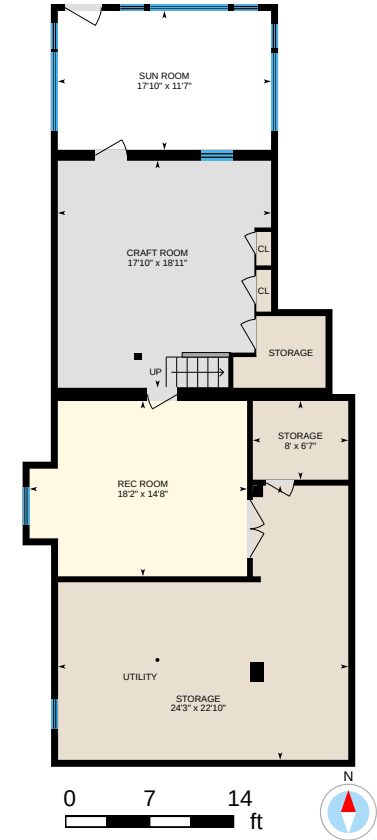

Main Floor

Interior Area 1216.31 sq ft

2nd Floor

Interior Area 1197.39 sq ft

Basement (Below Grade)

Interior Area 1127.62 sq ft

22 Camp Orange Rd, Middletown, NY

For illustrative purposes only. All reported dimensions, property sizes and floor areas are approximate and subject to independent verification. To the extent permitted by law, no warranty is made as to accuracy or completeness, and no liability will be accepted for any errors or omissions.