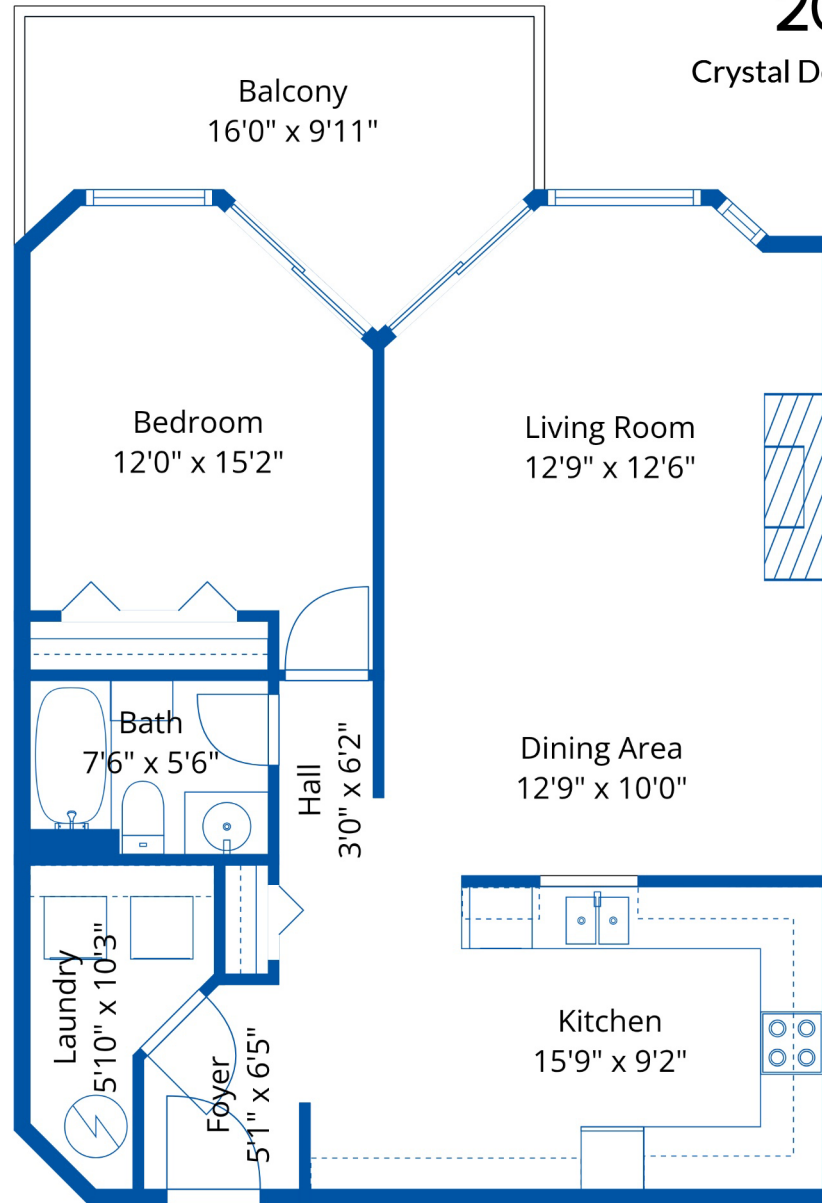

205 45604 Brett Ave

Crystal De Jager Personal Real Estate Corporation
604-793-6488
crystalcdejager@gmail.com

Estimated Areas:

Main Floor: 804 sq. ft
Total: 804 Sq. Ft