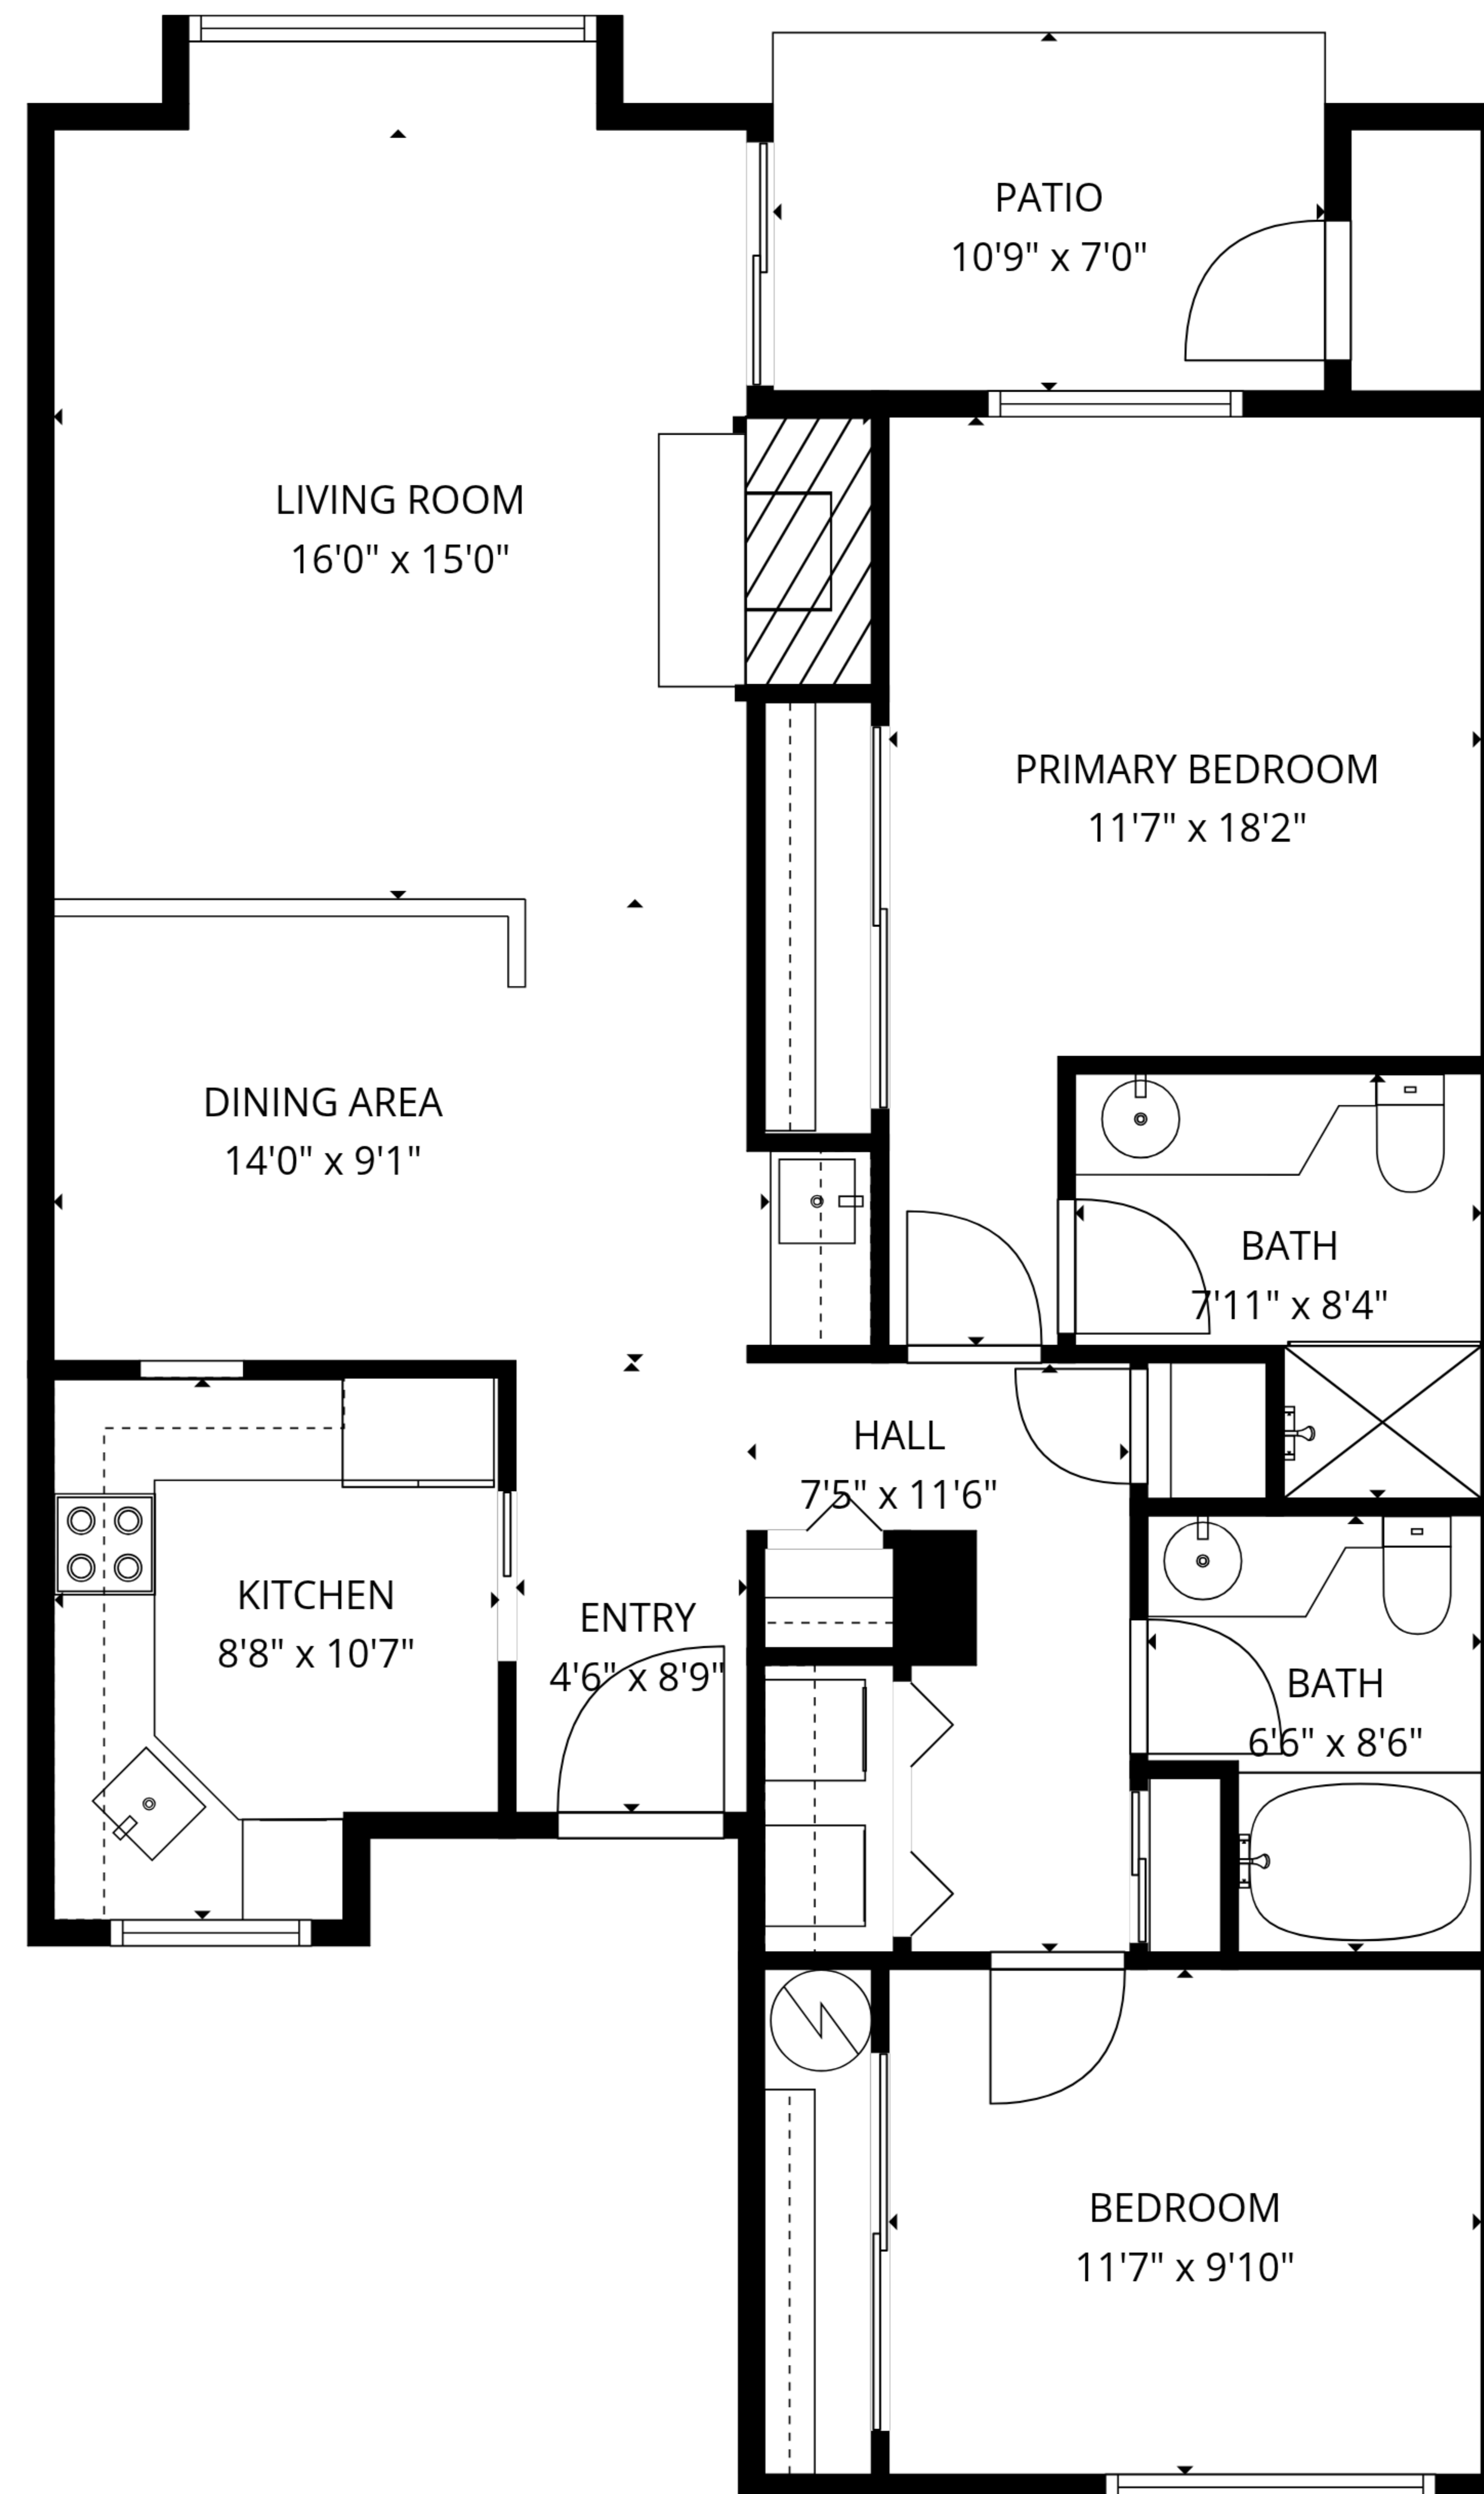

TOTAL: 1042 sq. ft

1st floor: 1042 sq. ft

EXCLUDED AREAS: PATIO: 75 sq. ft, BAY WINDOW: 15 sq. ft, WALLS: 83 sq. ft

SIZES AND DIMENSIONS ARE APPROXIMATE, ACTUAL MAY VARY.

TOTAL: 1042 sq. ft

1st floor: 1042 sq. ft

EXCLUDED AREAS: PATIO: 75 sq. ft, BAY WINDOW: 15 sq. ft, WALLS: 83 sq. ft

SIZES AND DIMENSIONS ARE APPROXIMATE, ACTUAL MAY VARY.