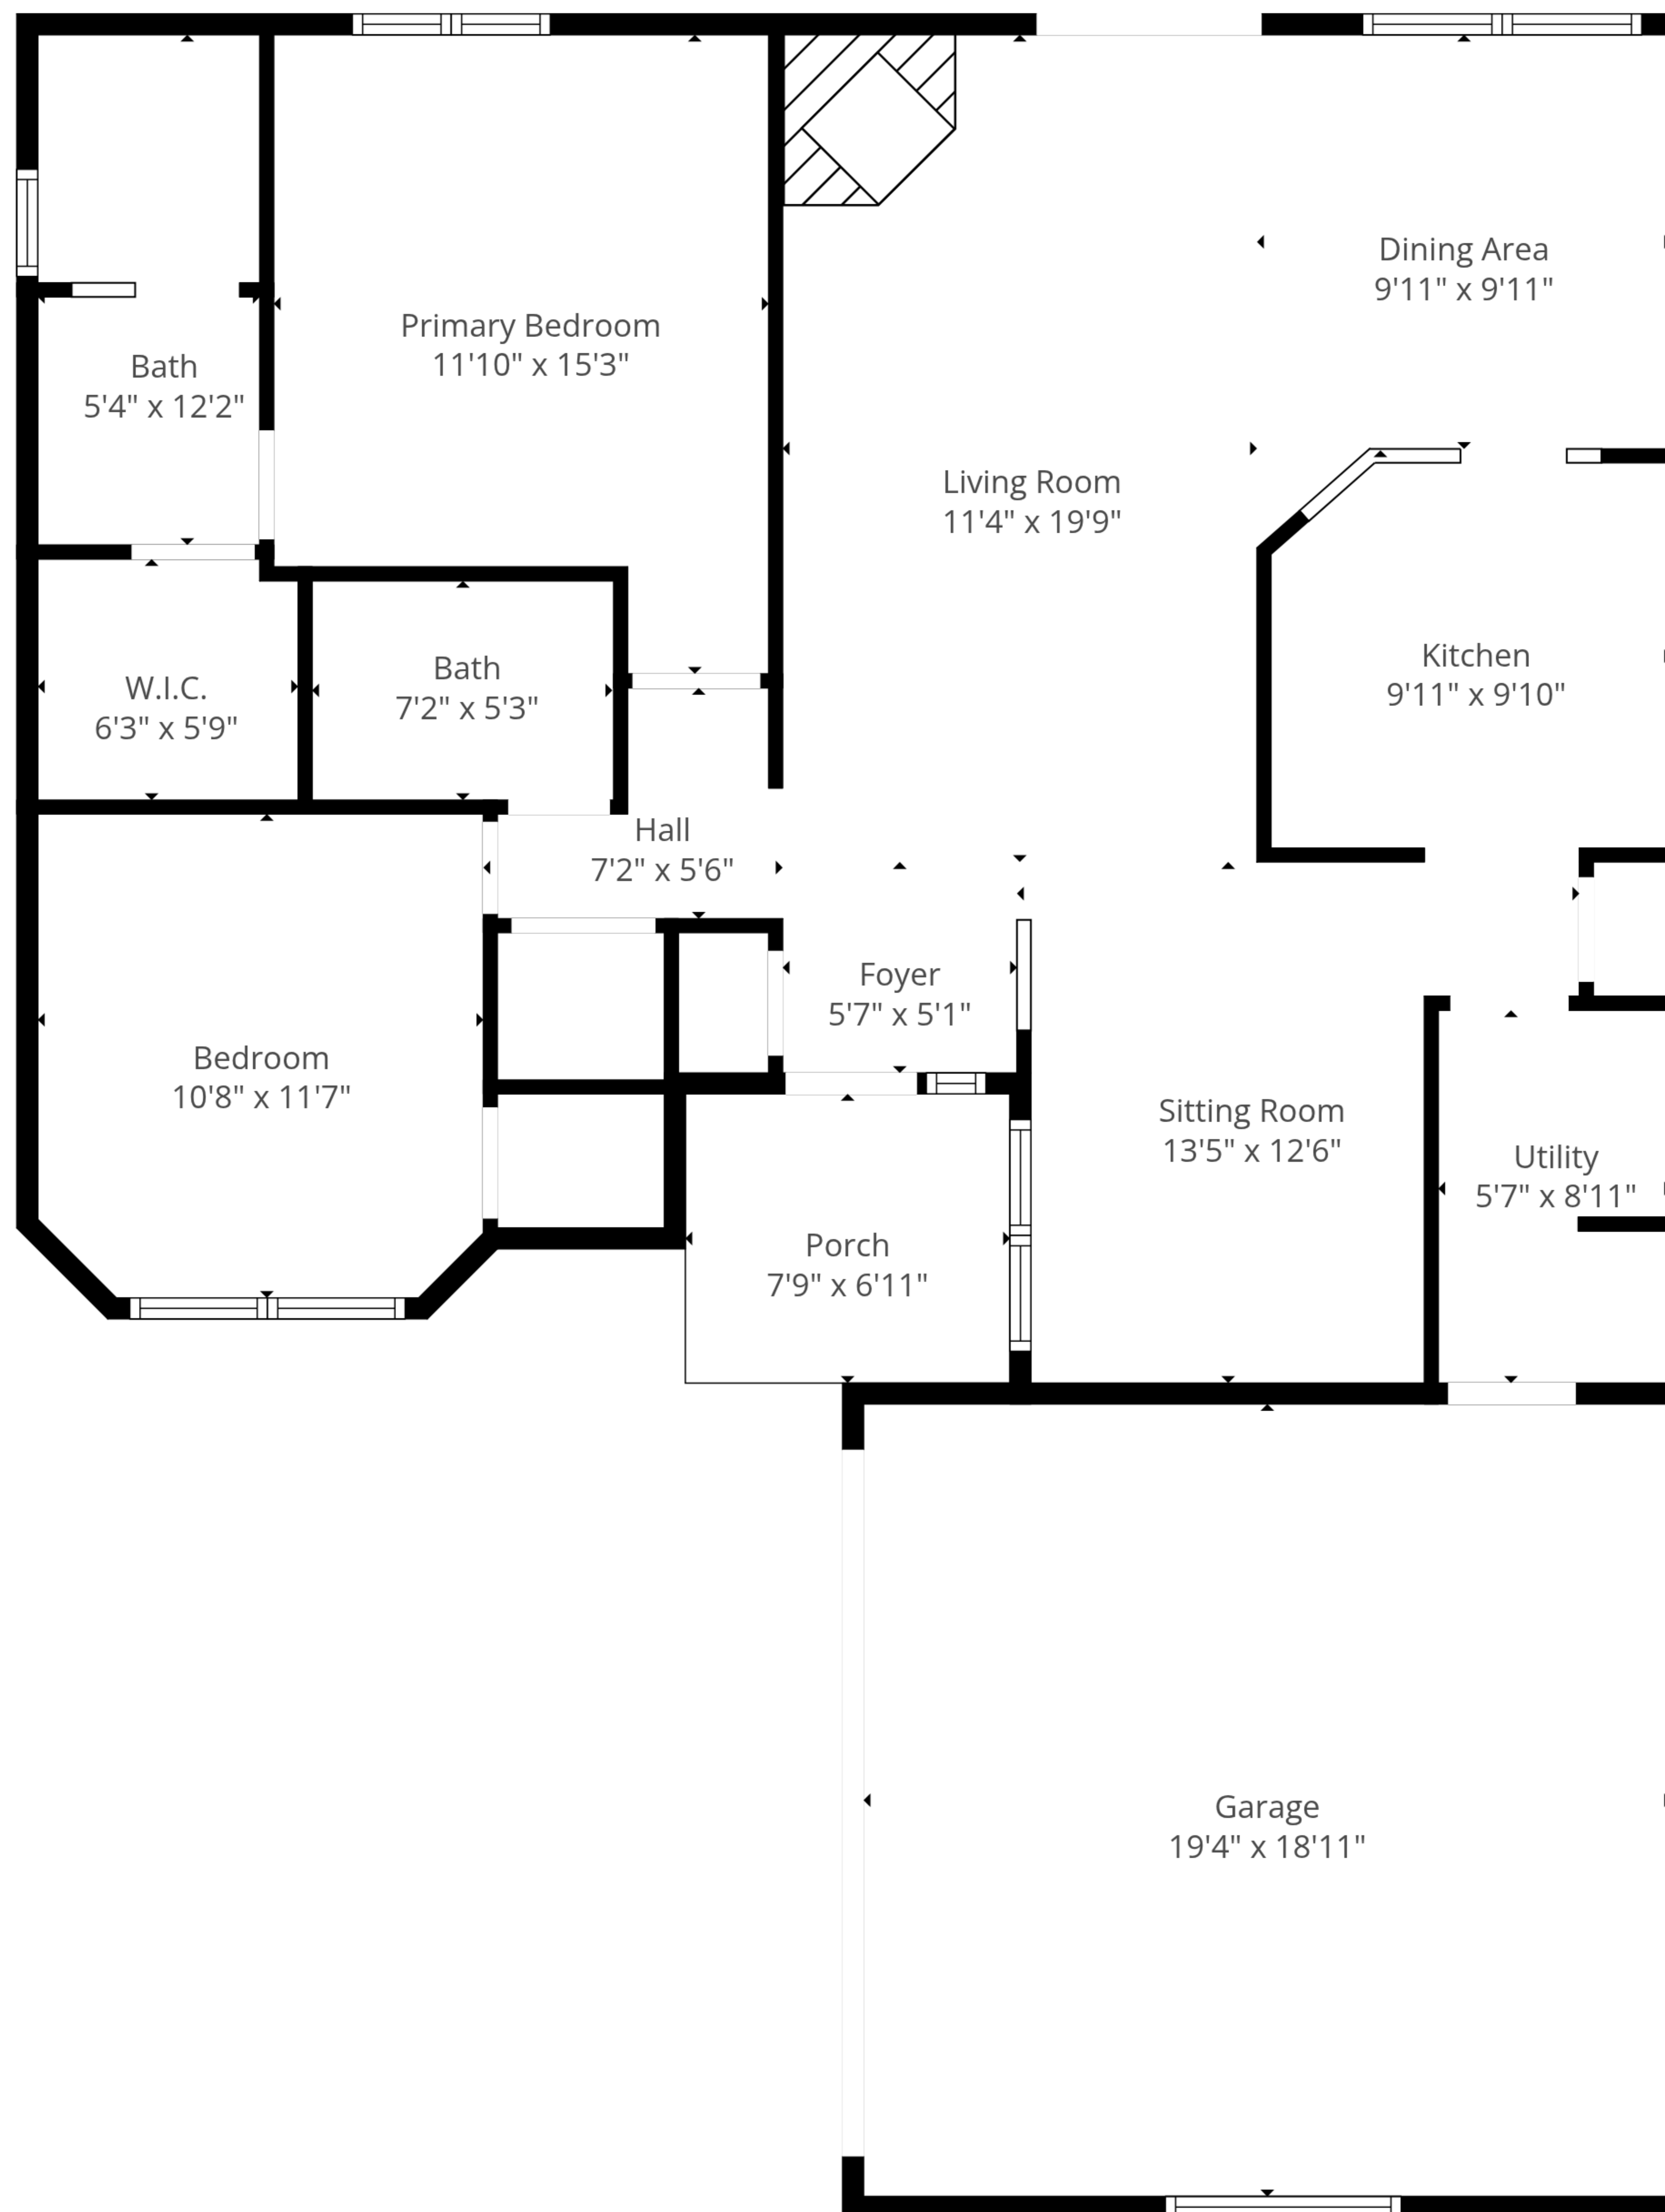

TOTAL: 1104 sq. ft

1st floor: 1104 sq. ft

EXCLUDED AREAS: GARAGE: 366 sq. ft, UTILITY: 50 sq. ft, PORCH: 54 sq. ft,
WALLS: 108 sq. ft

TOTAL: 1104 sq. ft

1st floor: 1104 sq. ft

EXCLUDED AREAS: GARAGE: 366 sq. ft, UTILITY: 50 sq. ft, PORCH: 54 sq. ft,
WALLS: 108 sq. ft