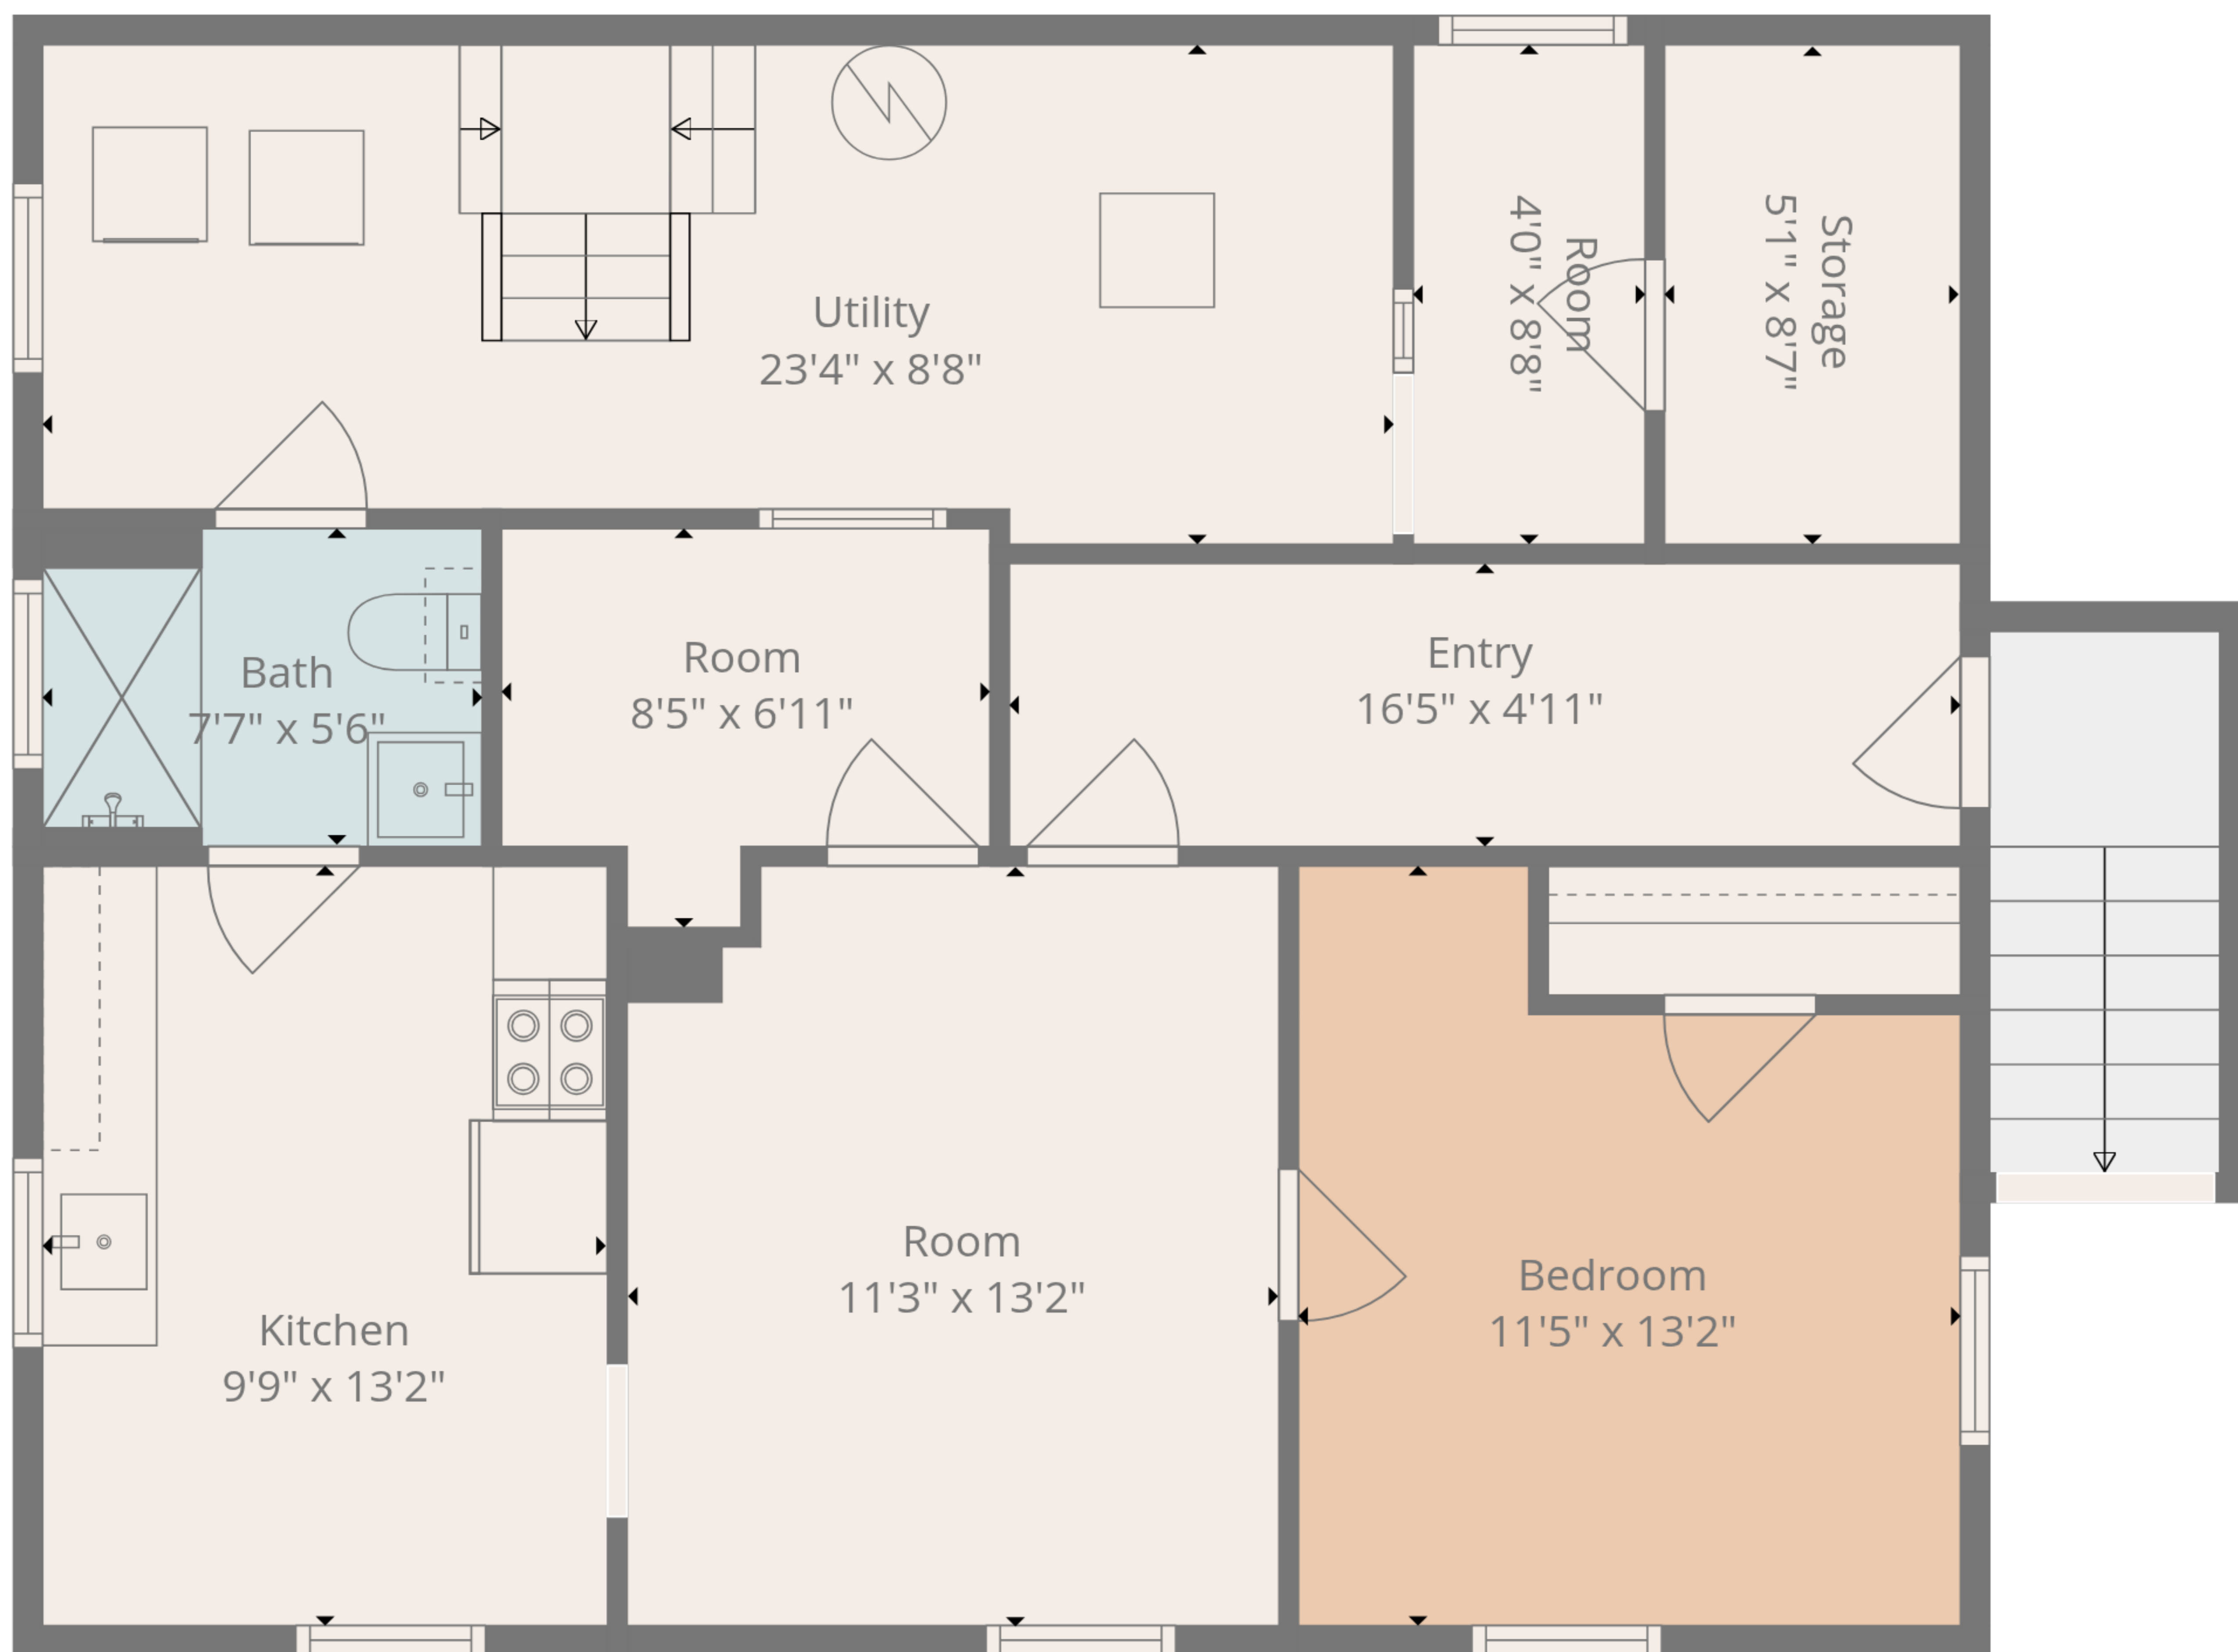

**TOTAL: 1534 sq. ft**

1st floor: 629 sq. ft, 2nd floor: 905 sq. ft

EXCLUDED AREAS: UTILITY: 194 sq. ft, ROOM: 37 sq. ft, STORAGE: 44 sq. ft,  
 PORCH: 169 sq. ft, WALLS: 128 sq. ft

**TOTAL: 1534 sq. ft**

1st floor: 629 sq. ft, 2nd floor: 905 sq. ft

EXCLUDED AREAS: UTILITY: 194 sq. ft, ROOM: 37 sq. ft, STORAGE: 44 sq. ft,

PORCH: 169 sq. ft, WALLS: 128 sq. ft

1st Floor

2nd Floor

**TOTAL: 1534 sq. ft**  
 1st floor: 629 sq. ft, 2nd floor: 905 sq. ft  
 EXCLUDED AREAS: UTILITY: 194 sq. ft, ROOM: 37 sq. ft, STORAGE: 44 sq. ft,  
 PORCH: 169 sq. ft, WALLS: 128 sq. ft