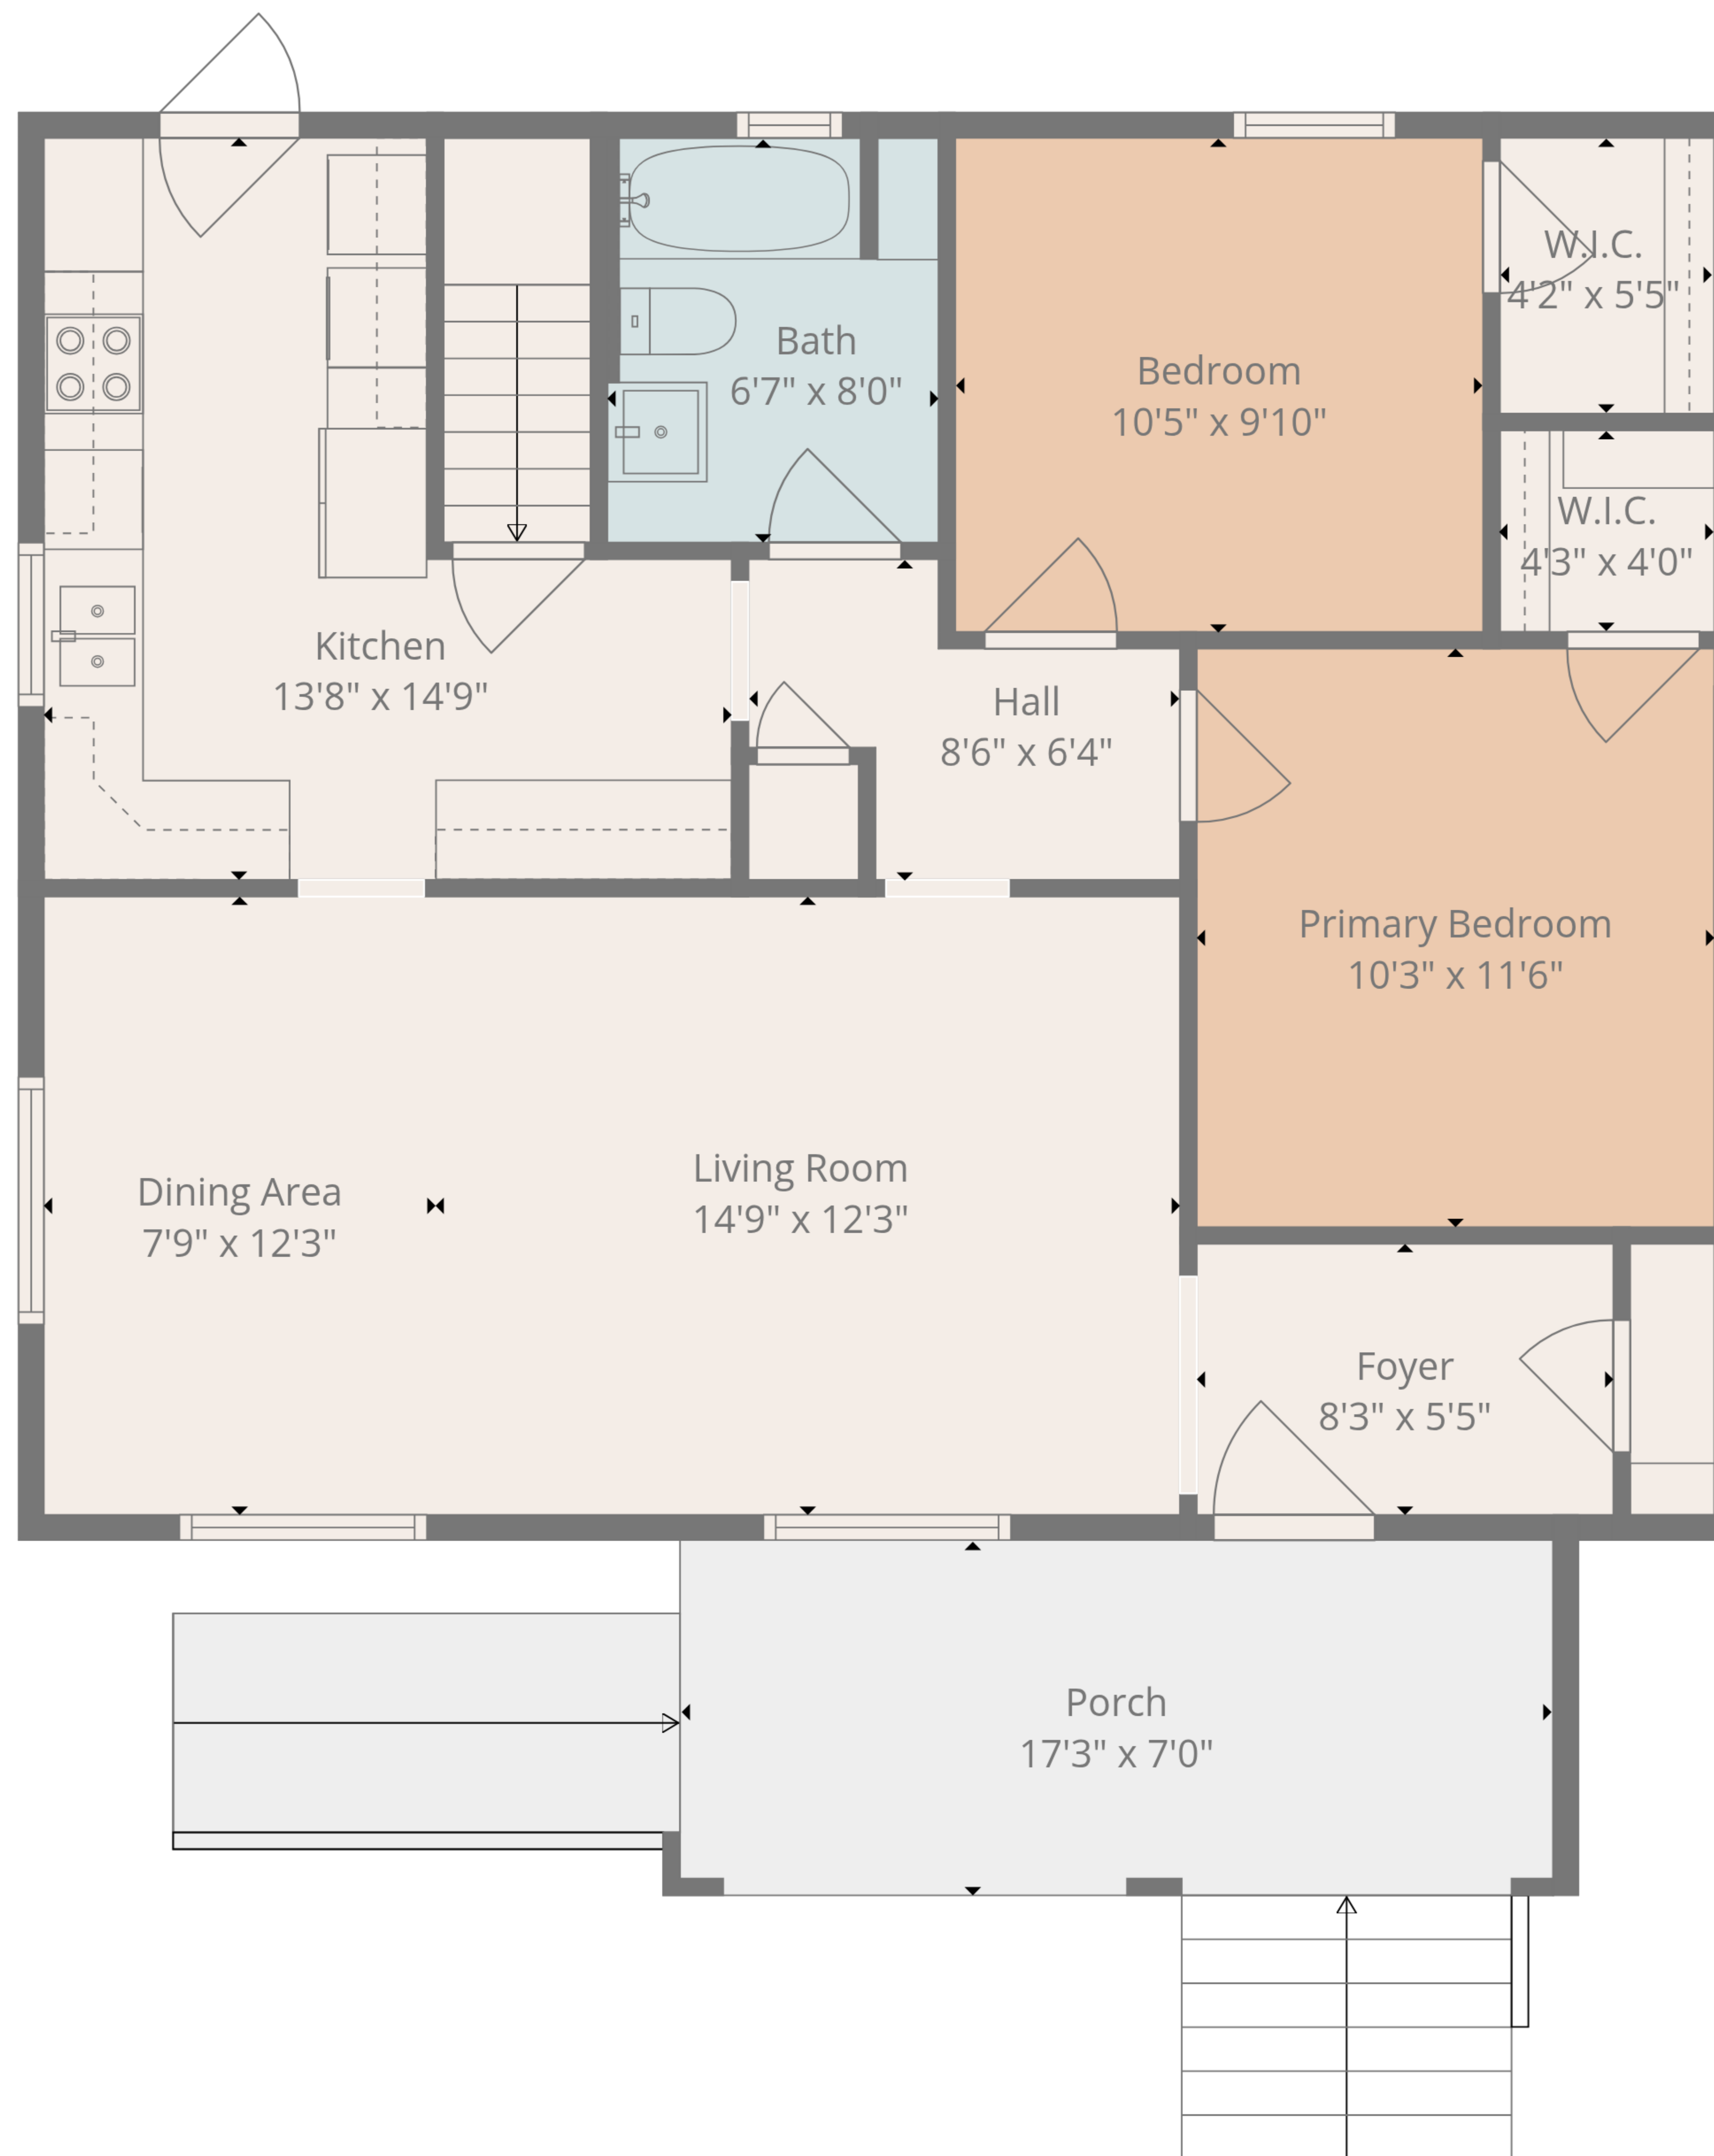

**TOTAL: 1534 sq. ft**

1st floor: 629 sq. ft, 2nd floor: 905 sq. ft

EXCLUDED AREAS: UTILITY: 194 sq. ft, ROOM: 37 sq. ft, STORAGE: 44 sq. ft,  
 PORCH: 169 sq. ft, WALLS: 128 sq. ft

**TOTAL: 1534 sq. ft**

1st floor: 629 sq. ft, 2nd floor: 905 sq. ft

EXCLUDED AREAS: UTILITY: 194 sq. ft, ROOM: 37 sq. ft, STORAGE: 44 sq. ft,

PORCH: 169 sq. ft, WALLS: 128 sq. ft

1st Floor

2nd Floor

**TOTAL: 1534 sq. ft**  
 1st floor: 629 sq. ft, 2nd floor: 905 sq. ft  
 EXCLUDED AREAS: UTILITY: 194 sq. ft, ROOM: 37 sq. ft, STORAGE: 44 sq. ft,  
 PORCH: 169 sq. ft, WALLS: 128 sq. ft