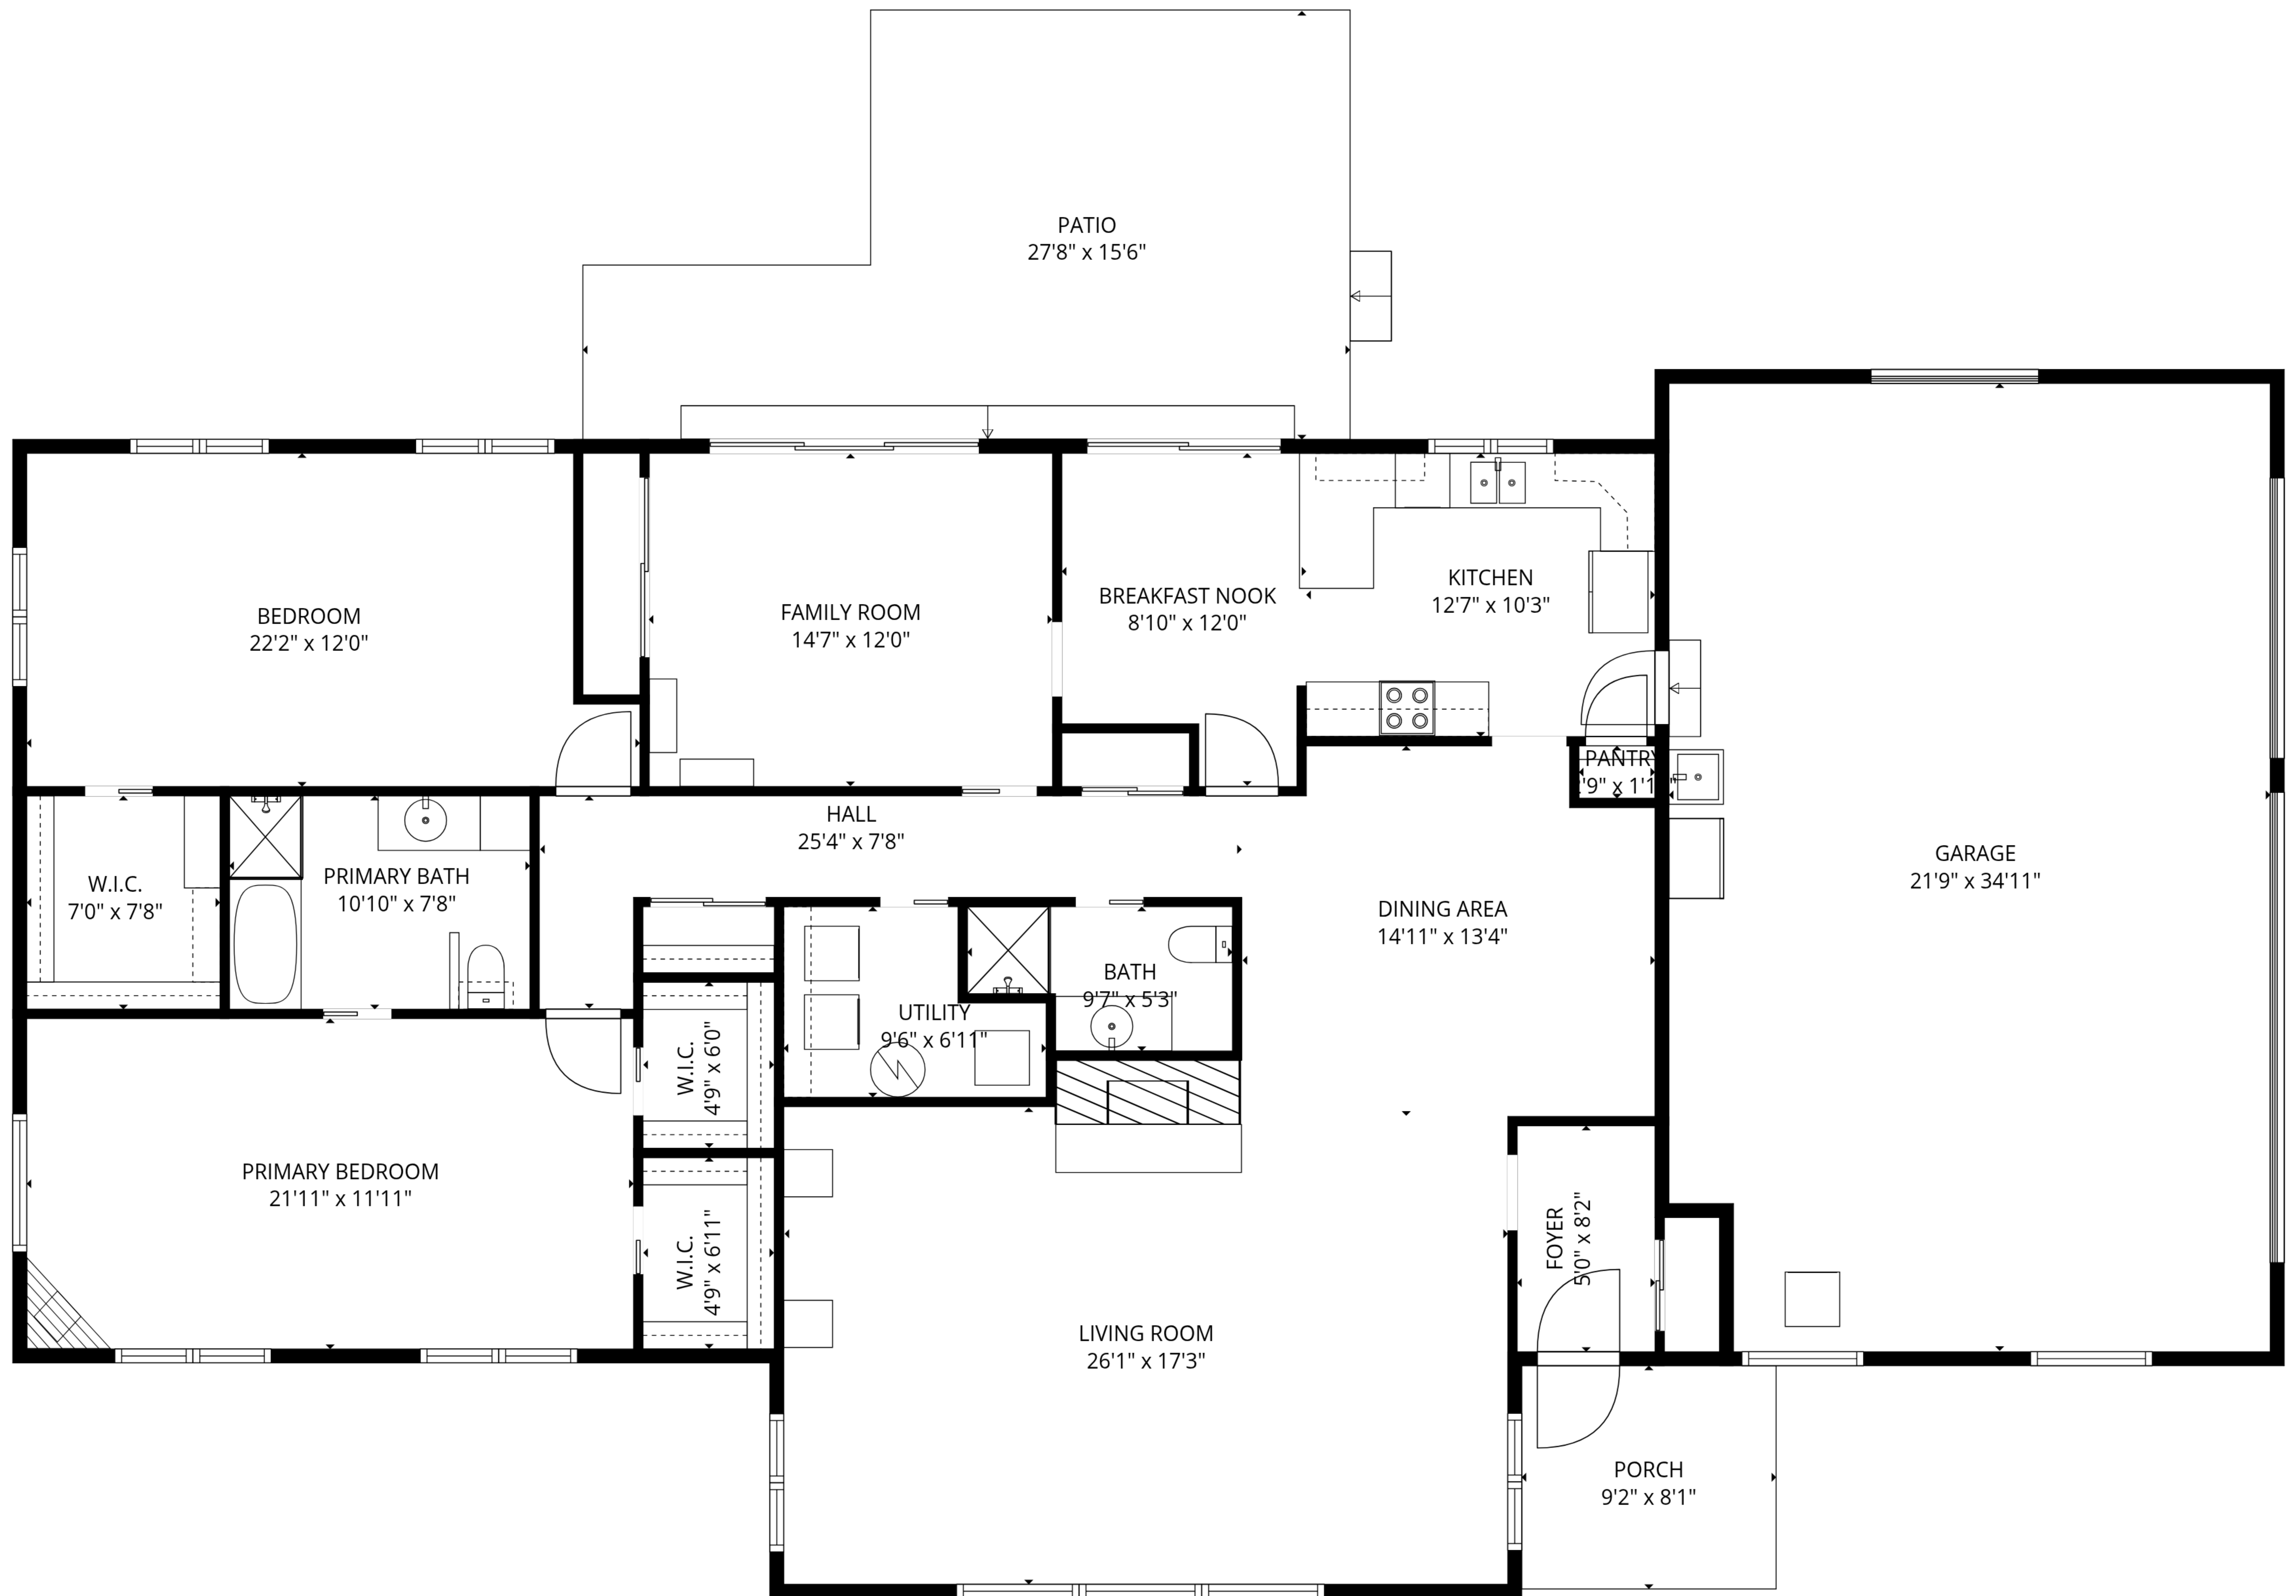

**TOTAL: 2081 sq. ft**  
 1st floor: 2081 sq. ft  
 EXCLUDED AREAS: GARAGE: 747 sq. ft, PORCH: 74 sq. ft, PATIO: 339 sq. ft,  
 UTILITY: 54 sq. ft, WALLS: 142 sq. ft

**TOTAL: 2081 sq. ft**  
 1st floor: 2081 sq. ft  
 EXCLUDED AREAS: GARAGE: 747 sq. ft, PORCH: 74 sq. ft, PATIO: 339 sq. ft,  
 UTILITY: 54 sq. ft, WALLS: 142 sq. ft