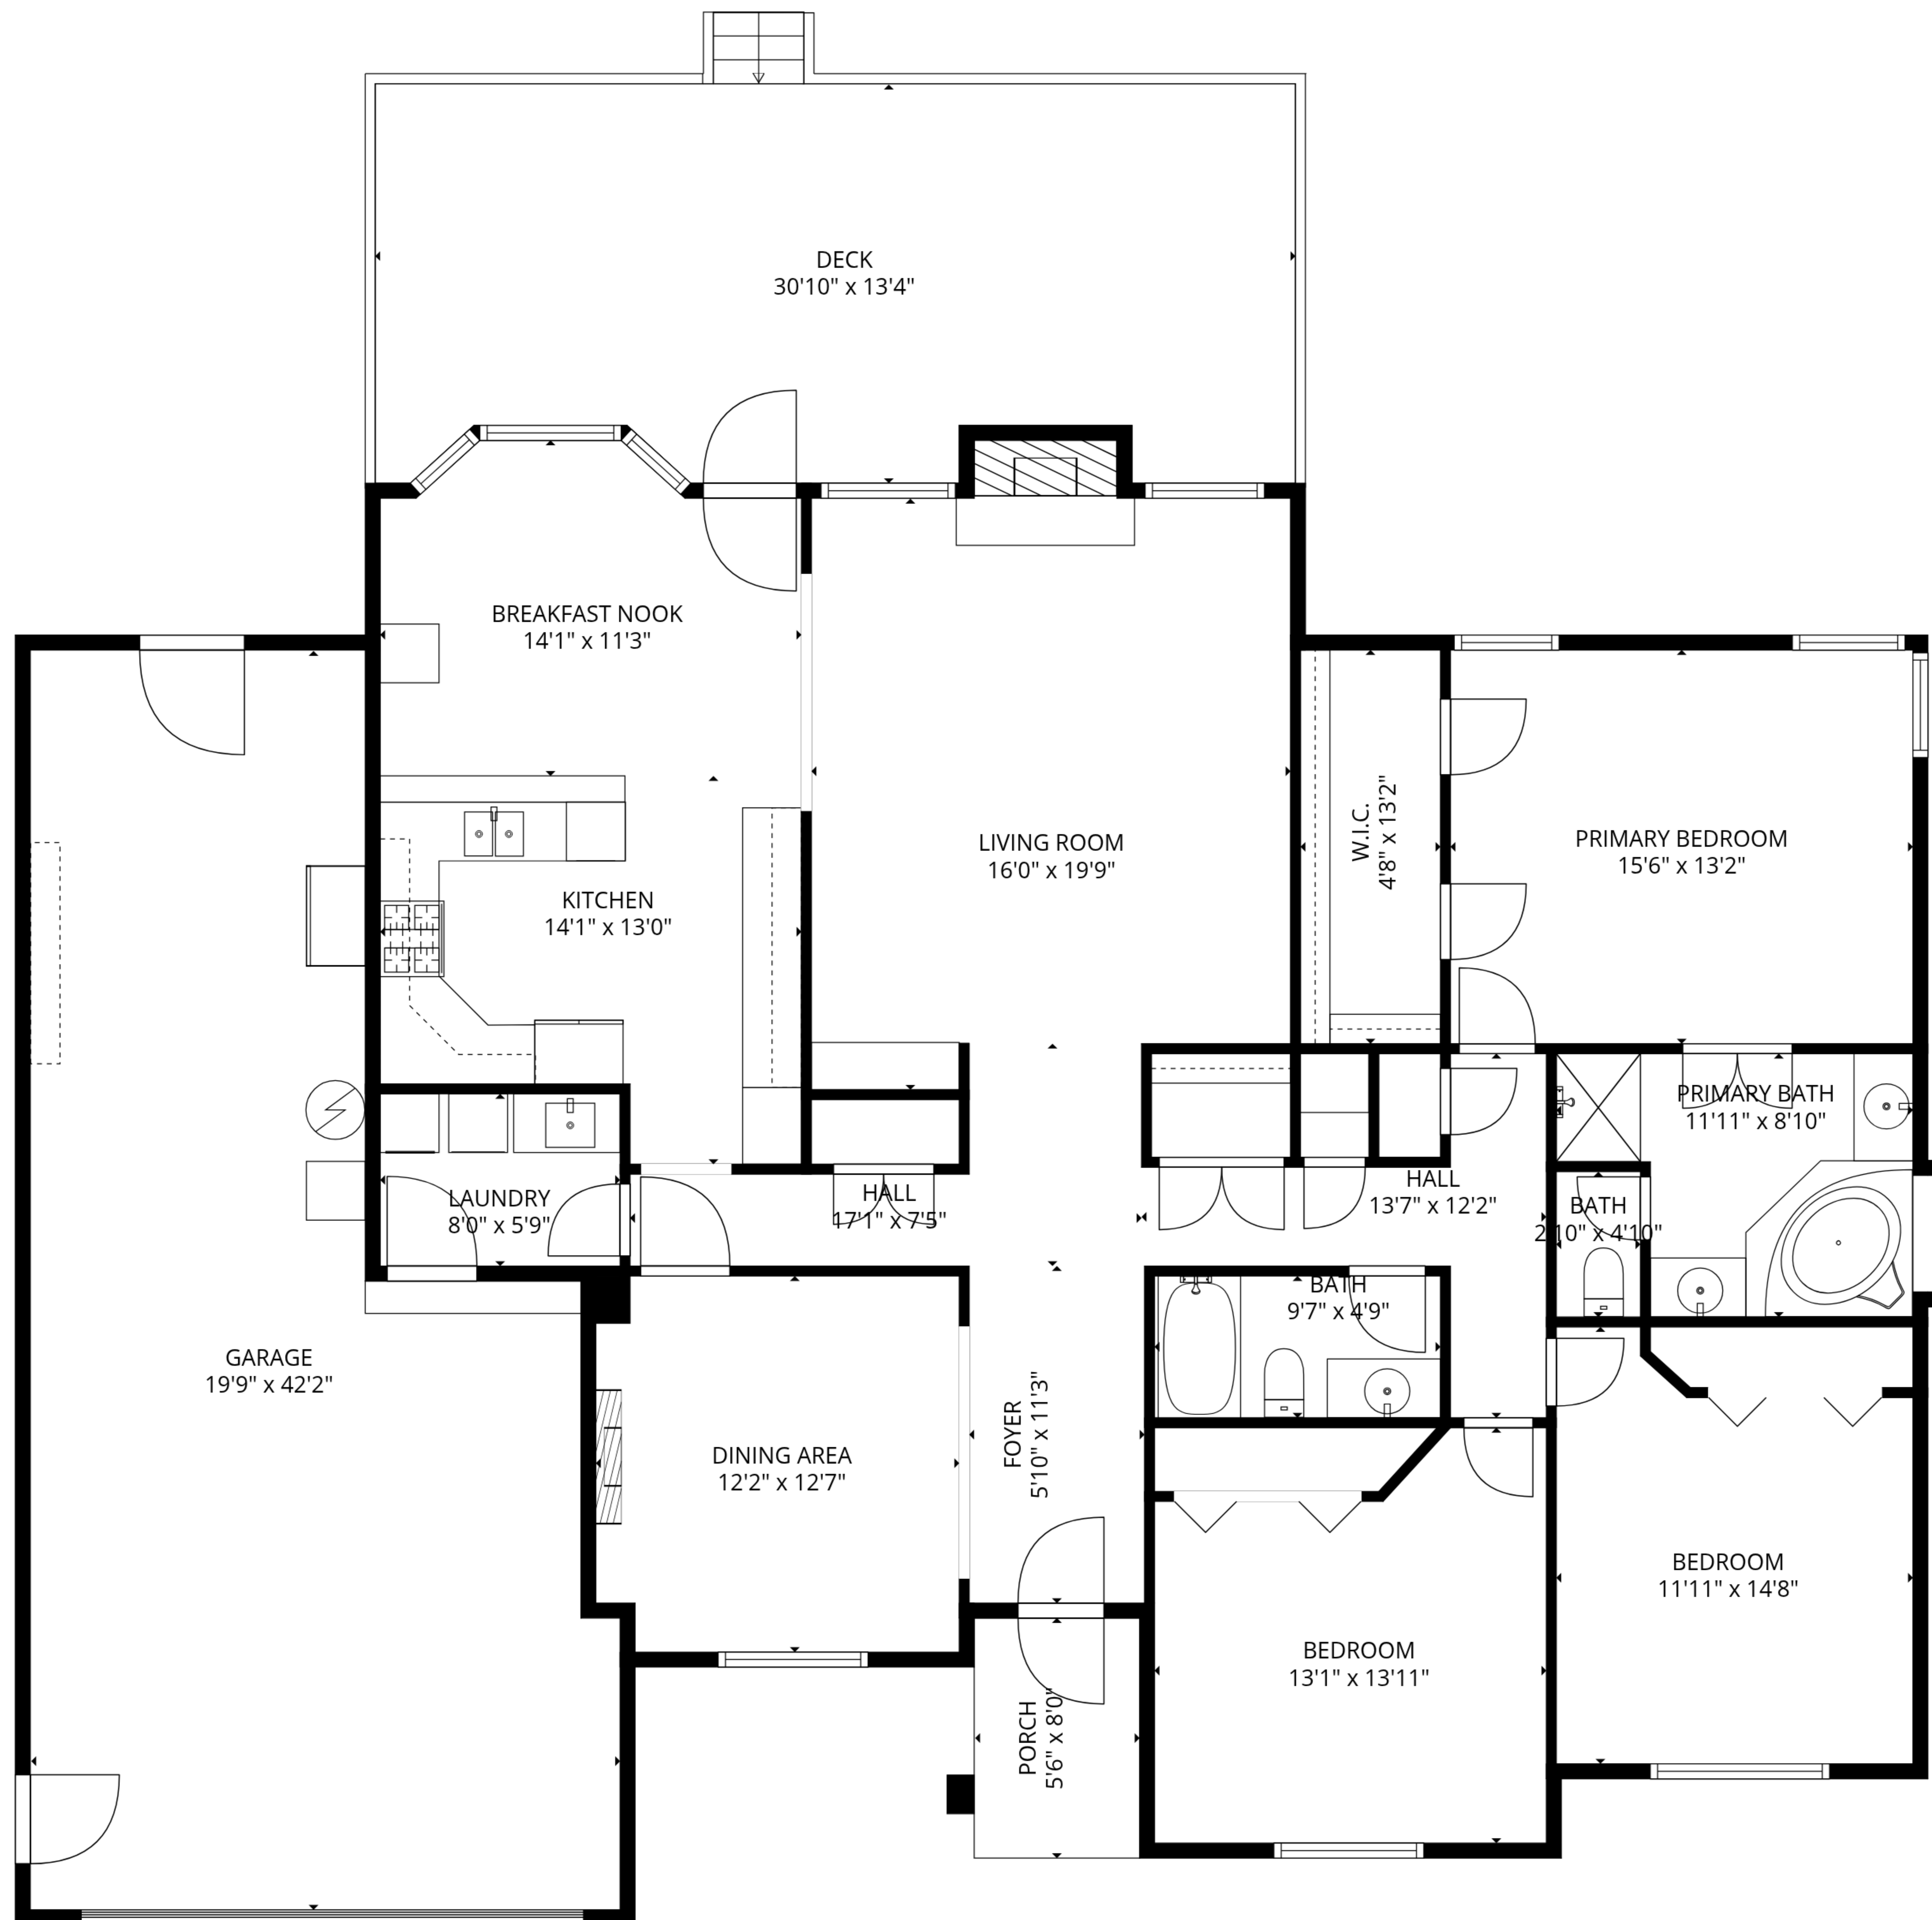

TOTAL: 2555 sq. ft
 1st floor: 2555 sq. ft
 EXCLUDED AREAS: PORCH: 45 sq. ft, DECK: 394 sq. ft, BAY WINDOW: 4 sq. ft,
 FIREPLACE: 11 sq. ft, WALLS: 137 sq. ft

TOTAL: 2555 sq. ft
 1st floor: 2555 sq. ft
 EXCLUDED AREAS: PORCH: 45 sq. ft, DECK: 394 sq. ft, BAY WINDOW: 4 sq. ft,
 FIREPLACE: 11 sq. ft, WALLS: 137 sq. ft