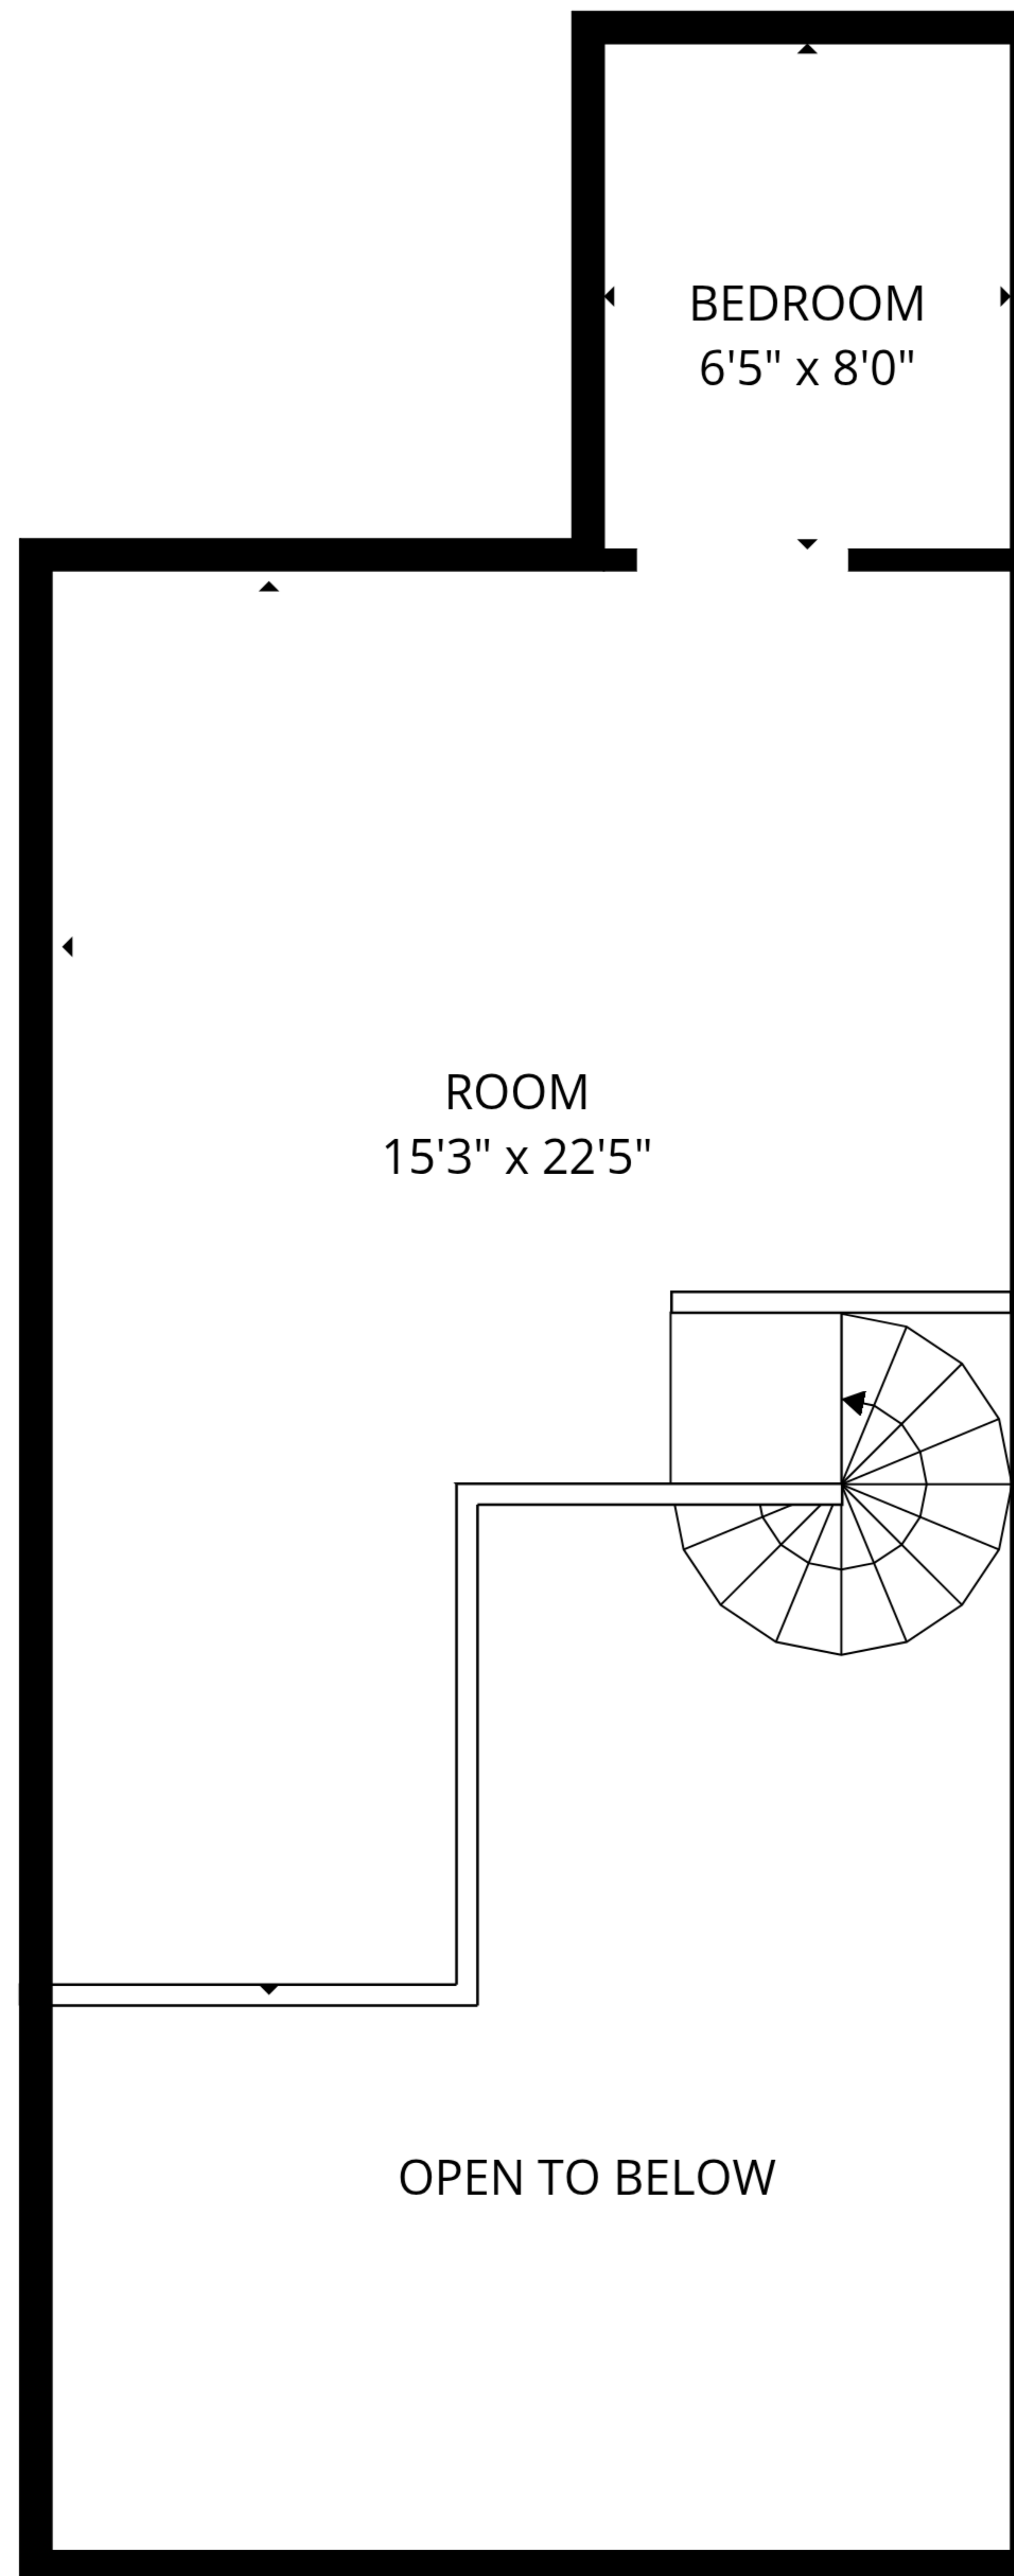

**TOTAL: 894 sq. ft**

1st floor: 551 sq. ft, 2nd floor: 343 sq. ft

EXCLUDED AREAS: GARAGE: 1410 sq. ft, STORAGE: 283 sq. ft, OPEN TO BELOW: 189 sq. ft,  
WALLS: 218 sq. ft

**TOTAL: 894 sq. ft**

1st floor: 551 sq. ft, 2nd floor: 343 sq. ft

EXCLUDED AREAS: GARAGE: 1410 sq. ft, STORAGE: 283 sq. ft, OPEN TO BELOW: 189 sq. ft,  
WALLS: 218 sq. ft

1st floor

2nd floor

**TOTAL: 894 sq. ft**  
 1st floor: 551 sq. ft, 2nd floor: 343 sq. ft  
 EXCLUDED AREAS: GARAGE: 1410 sq. ft, STORAGE: 283 sq. ft, OPEN TO BELOW: 189 sq. ft,  
 WALLS: 218 sq. ft