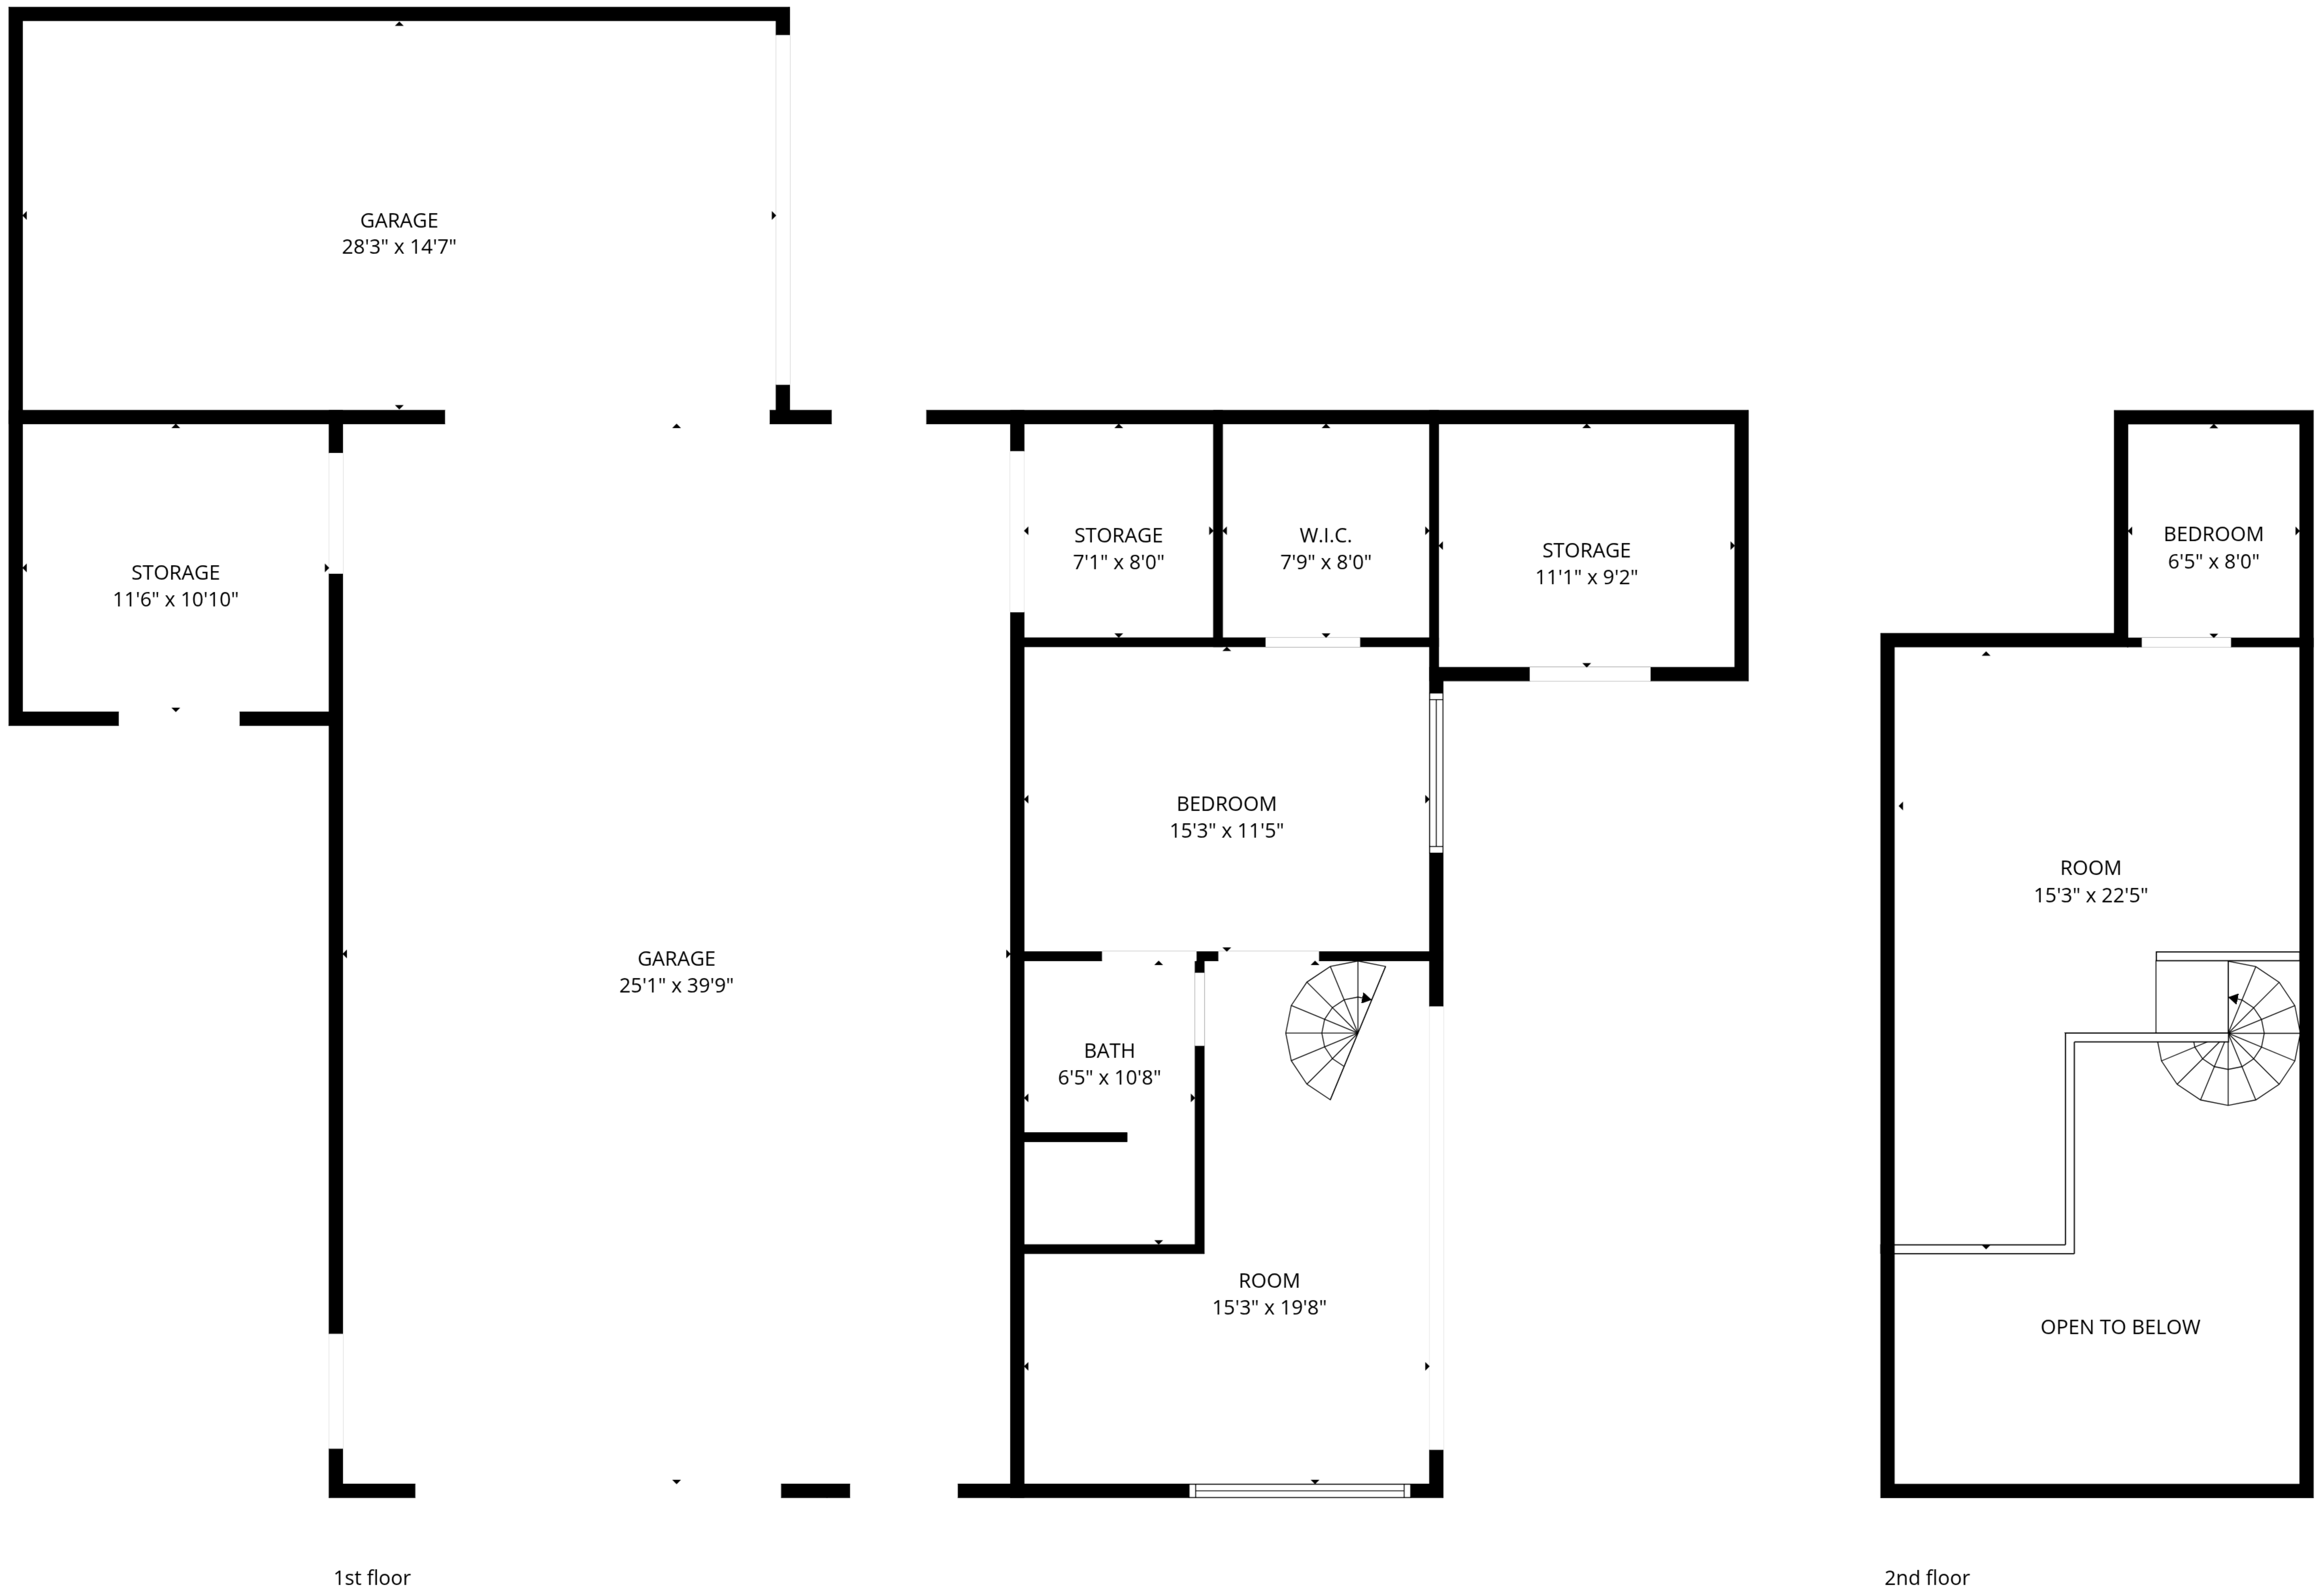

**TOTAL: 894 sq. ft**

1st floor: 551 sq. ft, 2nd floor: 343 sq. ft

EXCLUDED AREAS: GARAGE: 1410 sq. ft, STORAGE: 283 sq. ft, OPEN TO BELOW: 189 sq. ft,  
WALLS: 218 sq. ft

**TOTAL: 894 sq. ft**

1st floor: 551 sq. ft, 2nd floor: 343 sq. ft

EXCLUDED AREAS: GARAGE: 1410 sq. ft, STORAGE: 283 sq. ft, OPEN TO BELOW: 189 sq. ft,  
WALLS: 218 sq. ft

1st floor

2nd floor

**TOTAL: 894 sq. ft**  
 1st floor: 551 sq. ft, 2nd floor: 343 sq. ft  
 EXCLUDED AREAS: GARAGE: 1410 sq. ft, STORAGE: 283 sq. ft, OPEN TO BELOW: 189 sq. ft,  
 WALLS: 218 sq. ft