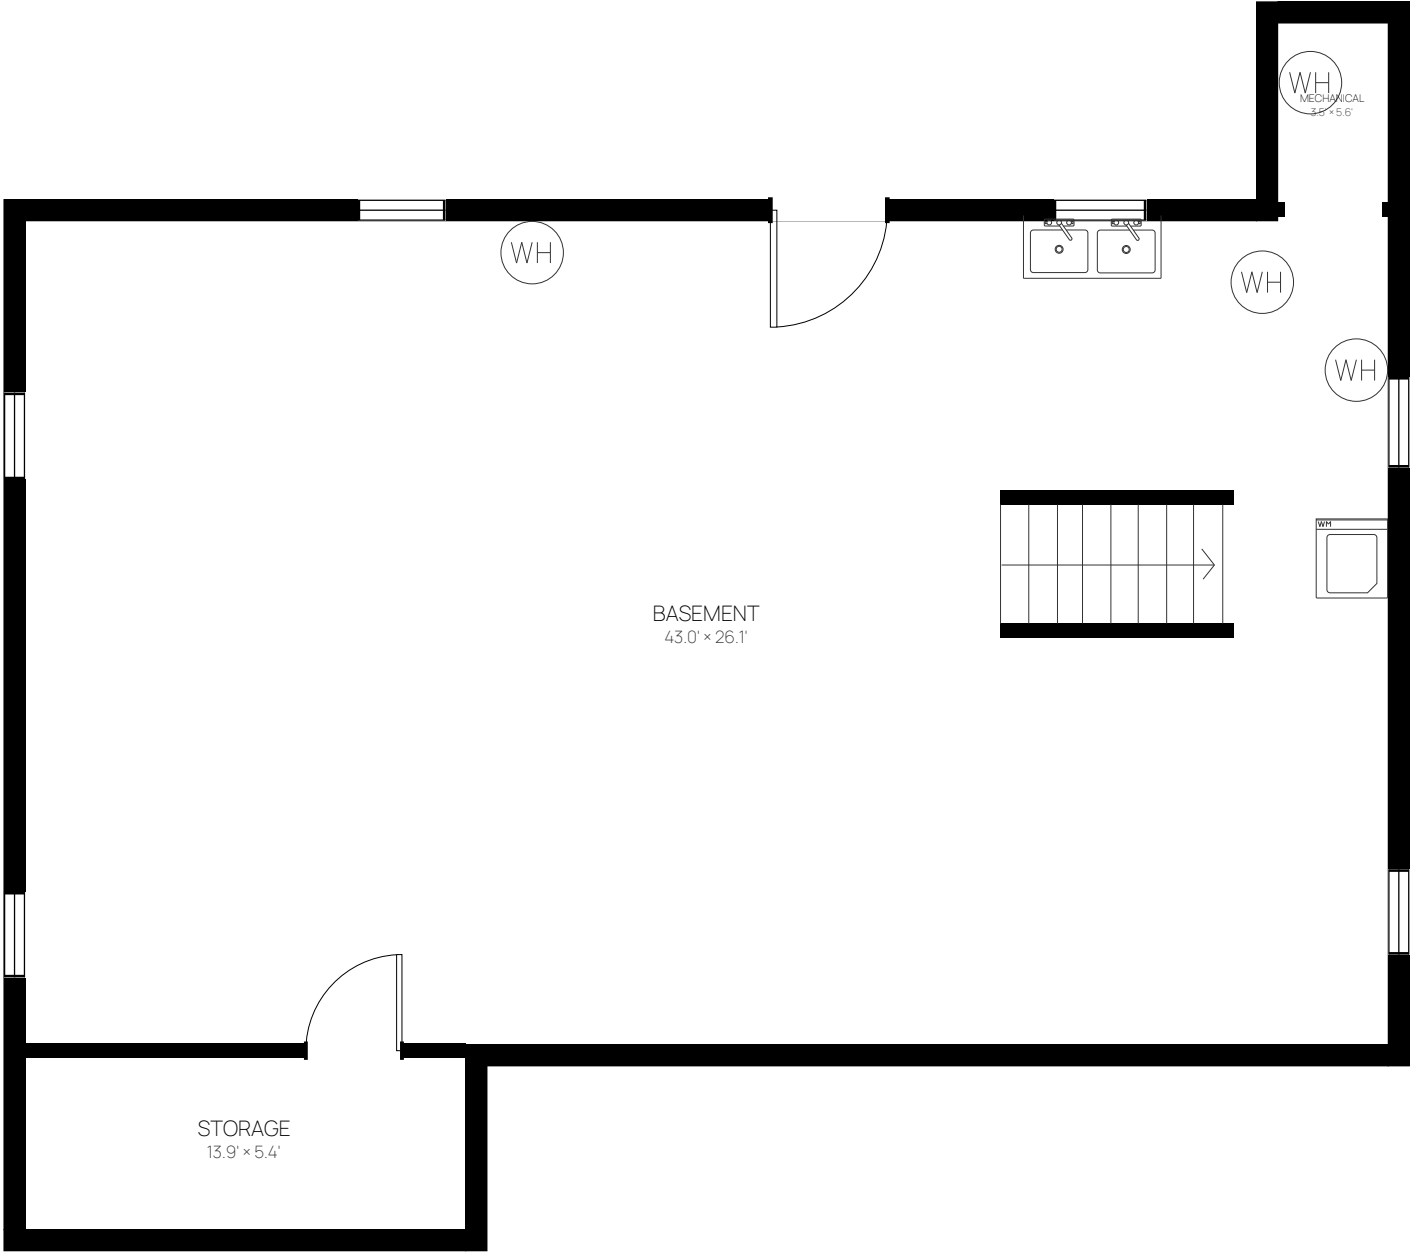

Basement

Total GLA: 1,291 sq. ft | Total: 2,619 sq. ft
Basement: 0 sq. ft (Excluded areas 1,328 sq. ft)
First Floor: 1,291 sq. ft

Measurements deemed highly reliable, but not guaranteed.

First Floor

Total GLA: 1,291 sq. ft | Total: 2,619 sq. ft

Basement: 0 sq. ft (Excluded areas 1,328 sq. ft)

First Floor: 1,291 sq. ft

Measurements deemed highly reliable, but not guaranteed.