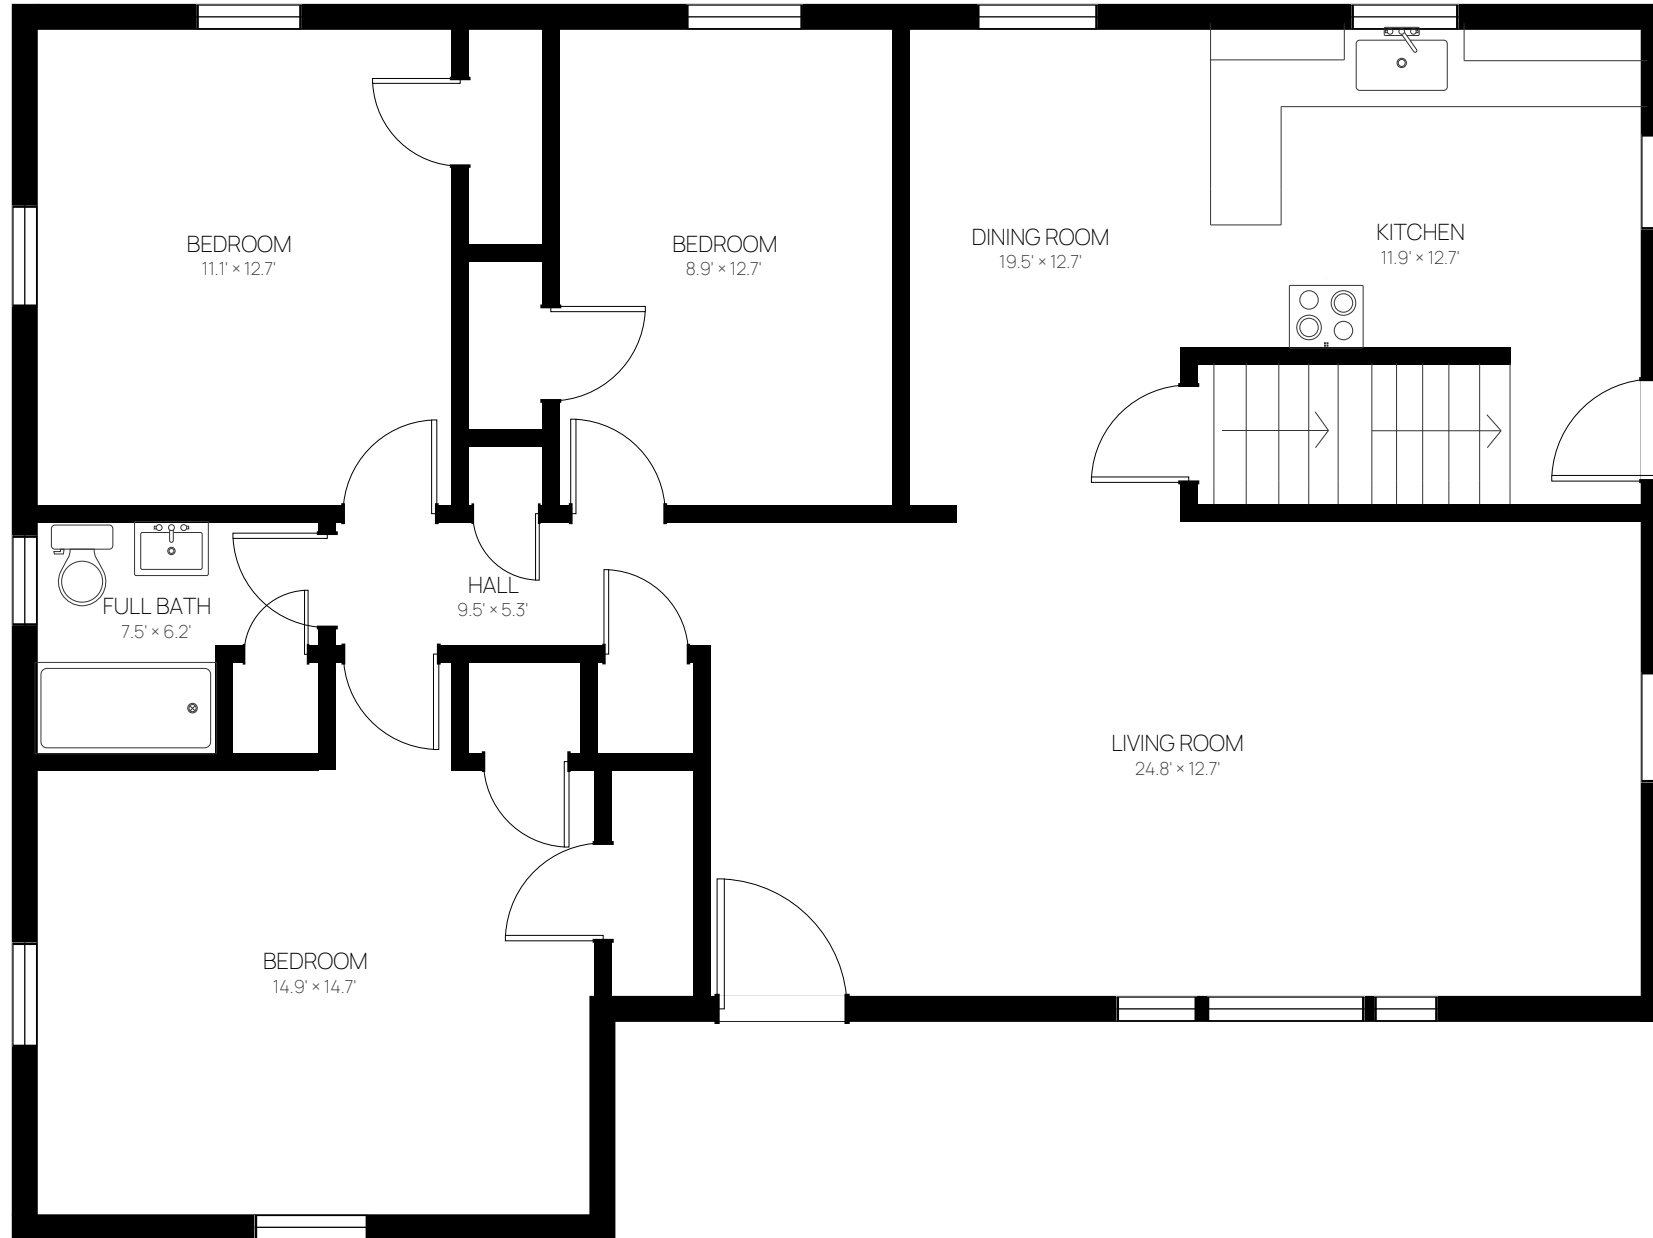

Basement

Total GLA: 1,291 sq. ft | Total: 2,619 sq. ft
Basement: 0 sq. ft (Excluded areas 1,328 sq. ft)
First Floor: 1,291 sq. ft

Measurements deemed highly reliable, but not guaranteed.

First Floor

Total GLA: 1,291 sq. ft | Total: 2,619 sq. ft

Basement: 0 sq. ft (Excluded areas 1,328 sq. ft)

First Floor: 1,291 sq. ft

Measurements deemed highly reliable, but not guaranteed.