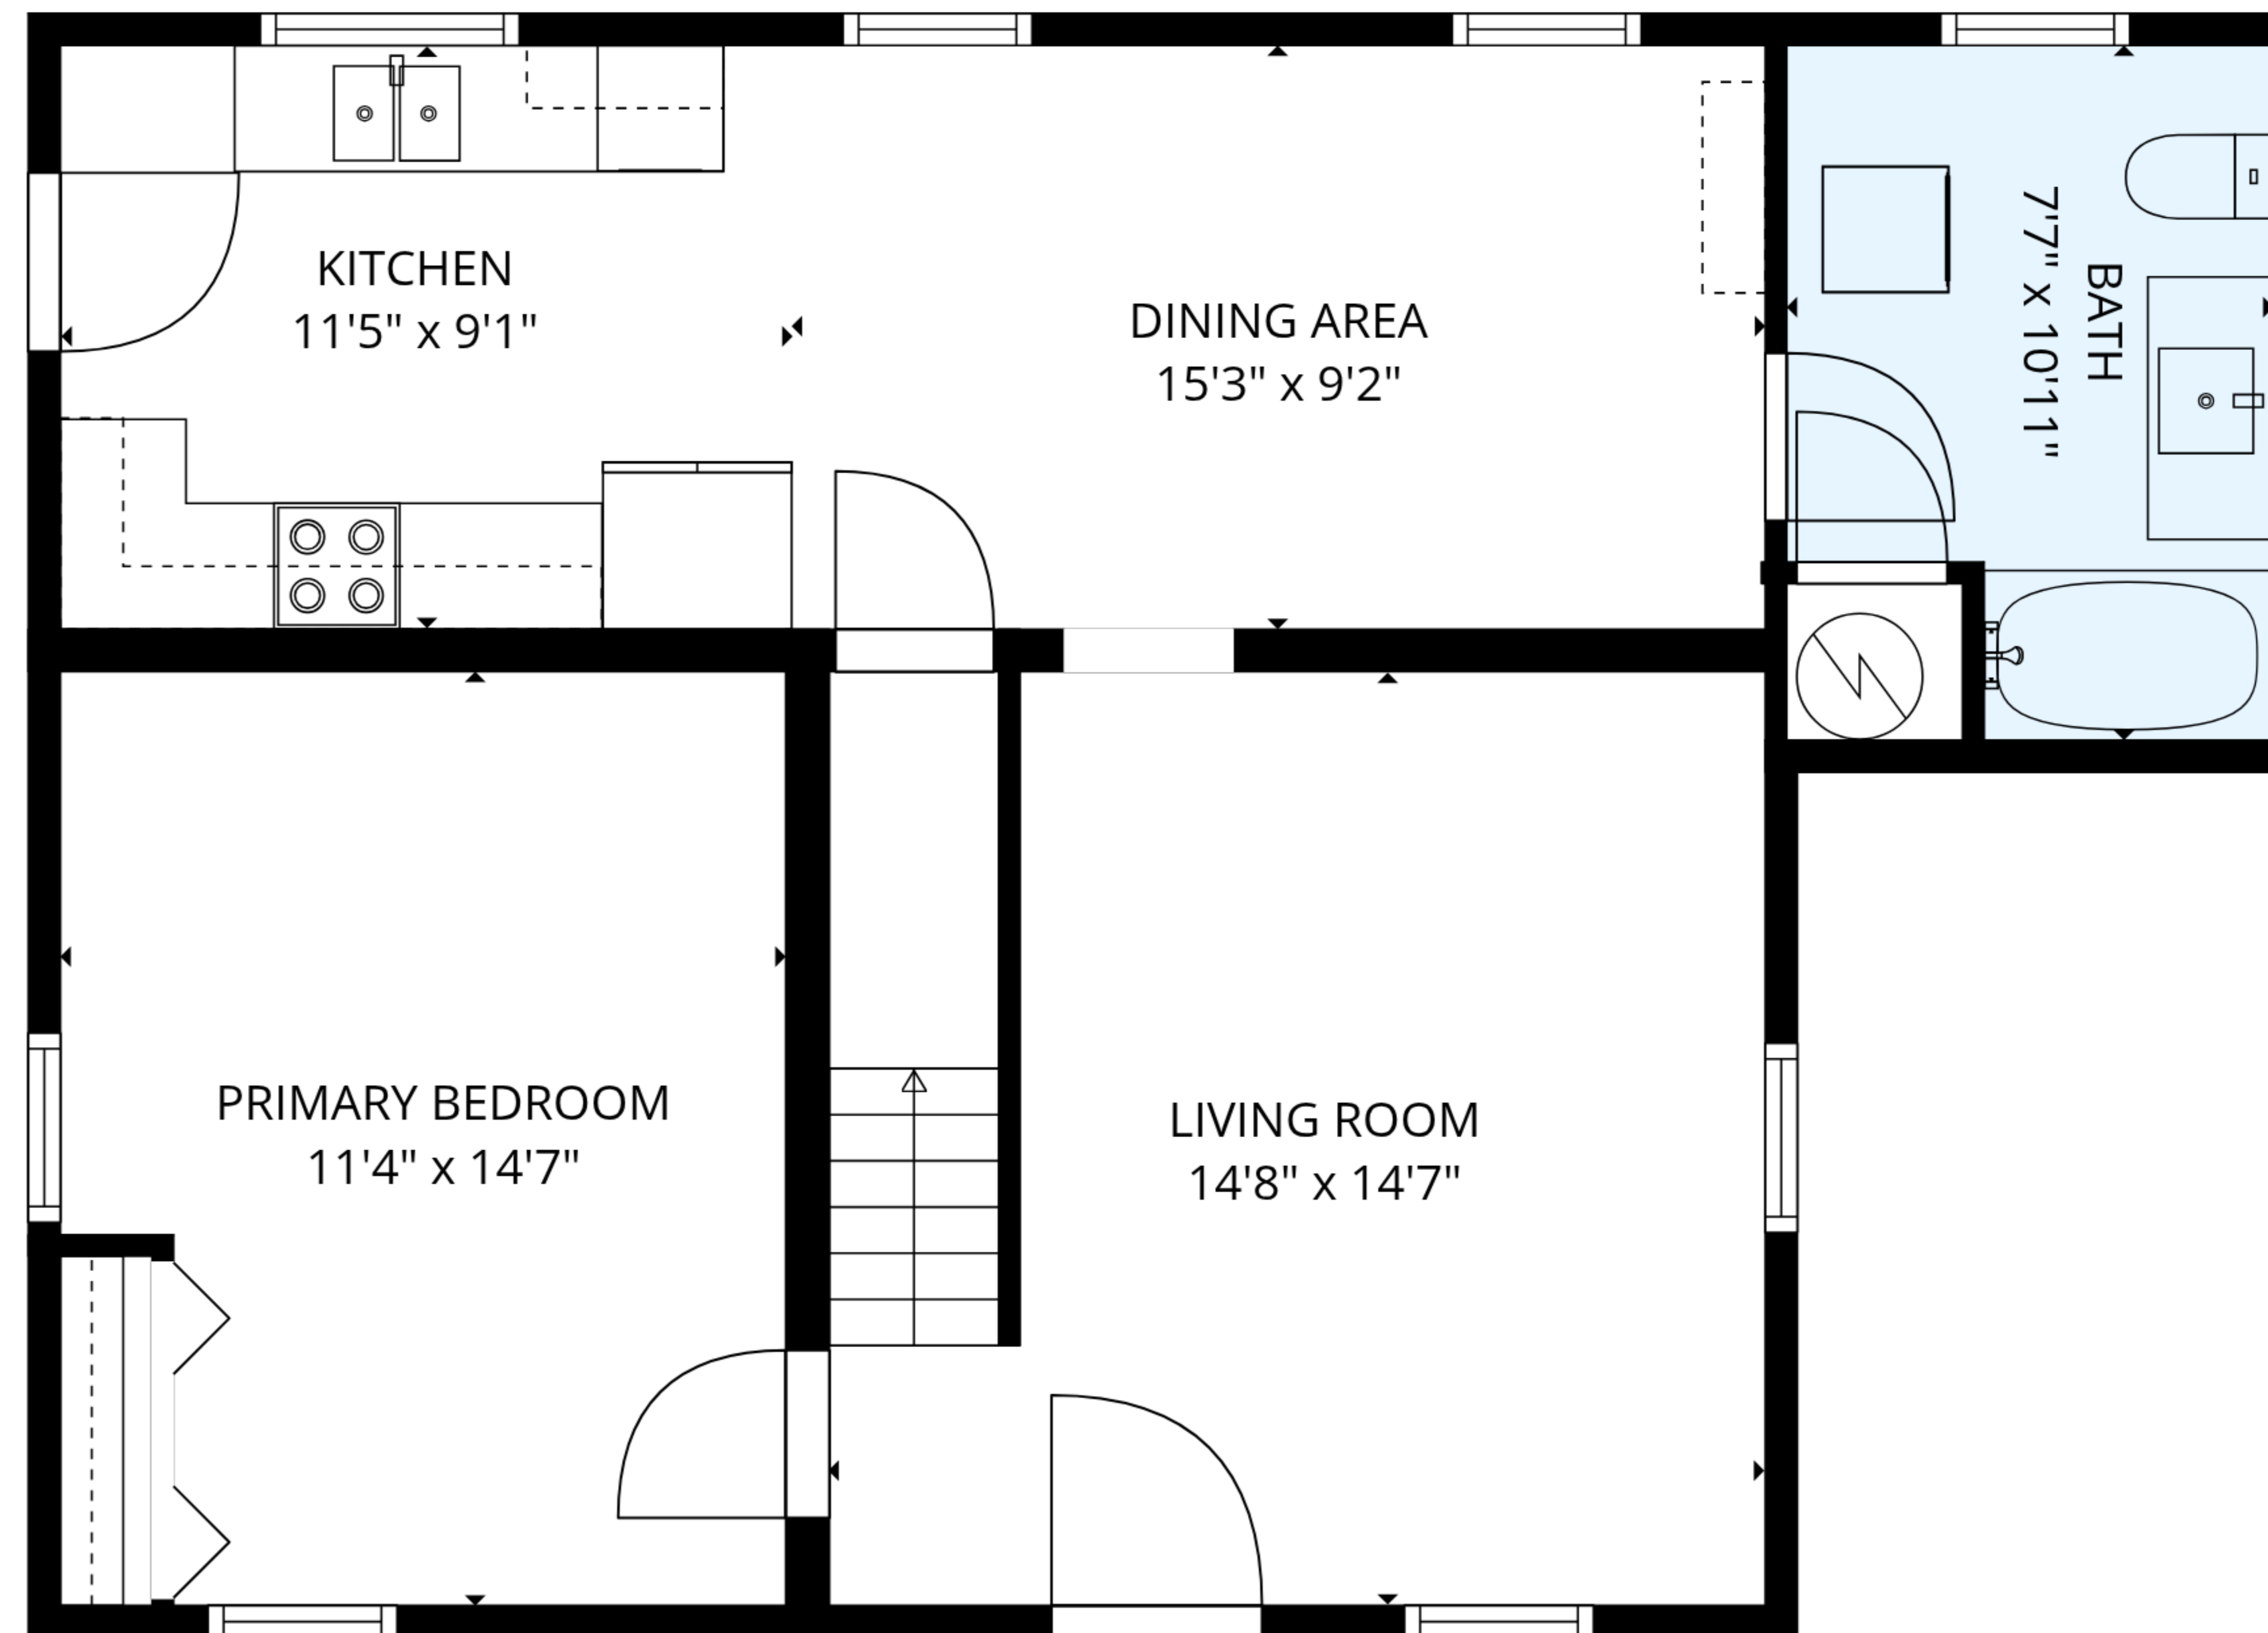

TOTAL: 1138 sq. ft
1st floor: 739 sq. ft, 2nd floor: 399 sq. ft
EXCLUDED AREAS: WALLS: 103 sq. ft

MEASUREMENTS ARE DEEMED RELIABLE BUT ARE NOT GUARANTEED.

TOTAL: 1138 sq. ft
1st floor: 739 sq. ft, 2nd floor: 399 sq. ft
EXCLUDED AREAS: WALLS: 103 sq. ft

MEASUREMENTS ARE DEEMED RELIABLE BUT ARE NOT GUARANTEED.

2nd floor

1st floor

TOTAL: 1138 sq. ft
 1st floor: 739 sq. ft, 2nd floor: 399 sq. ft
 EXCLUDED AREAS: WALLS: 103 sq. ft

MEASUREMENTS ARE DEEMED RELIABLE BUT ARE NOT GUARANTEED.