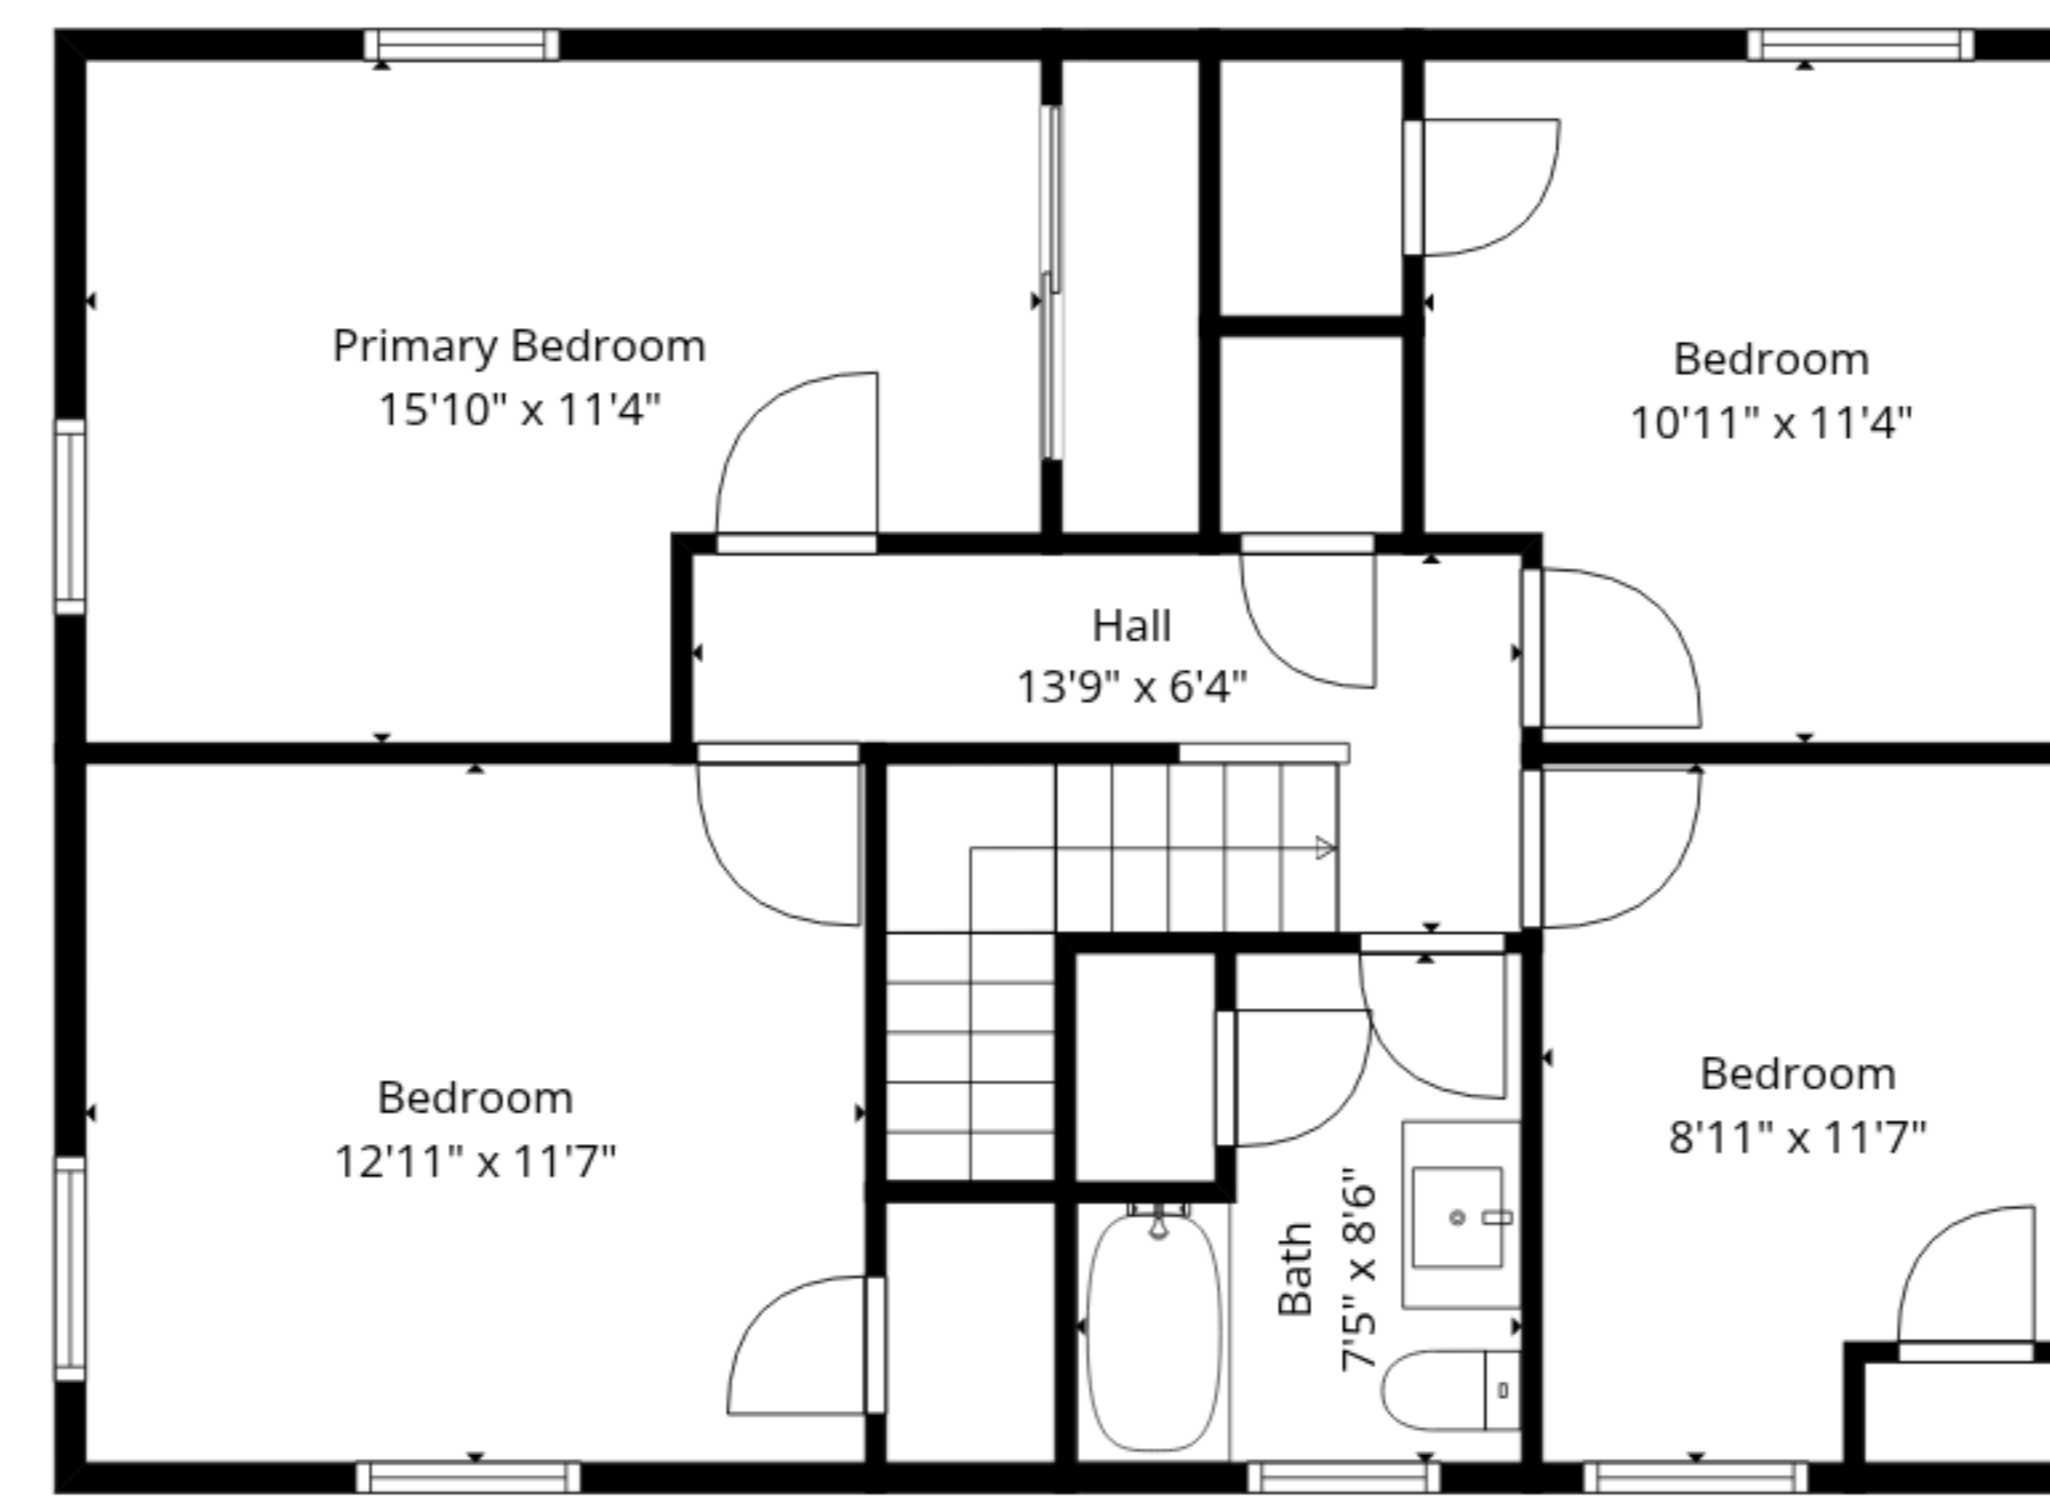

**TOTAL: 2723 sq. ft**  
1st floor: 579 sq. ft, 2nd floor: 1373 sq. ft, 3rd floor: 771 sq. ft  
EXCLUDED AREAS: SCREENED PORCH: 187 sq. ft, FIREPLACE: 10 sq. ft, WALLS: 233 sq. ft

**TOTAL: 2723 sq. ft**

1st floor: 579 sq. ft, 2nd floor: 1373 sq. ft, 3rd floor: 771 sq. ft

EXCLUDED AREAS: SCREENED PORCH: 187 sq. ft, FIREPLACE: 10 sq. ft, WALLS: 233 sq. ft

**TOTAL: 2723 sq. ft**

1st floor: 579 sq. ft, 2nd floor: 1373 sq. ft, 3rd floor: 771 sq. ft

EXCLUDED AREAS: SCREENED PORCH: 187 sq. ft, FIREPLACE: 10 sq. ft, WALLS: 233 sq. ft

3rd Floor

2nd Floor

1st Floor

**TOTAL: 2723 sq. ft**  
 1st floor: 579 sq. ft, 2nd floor: 1373 sq. ft, 3rd floor: 771 sq. ft  
 EXCLUDED AREAS: SCREENED PORCH: 187 sq. ft, FIREPLACE: 10 sq. ft, WALLS: 233 sq. ft