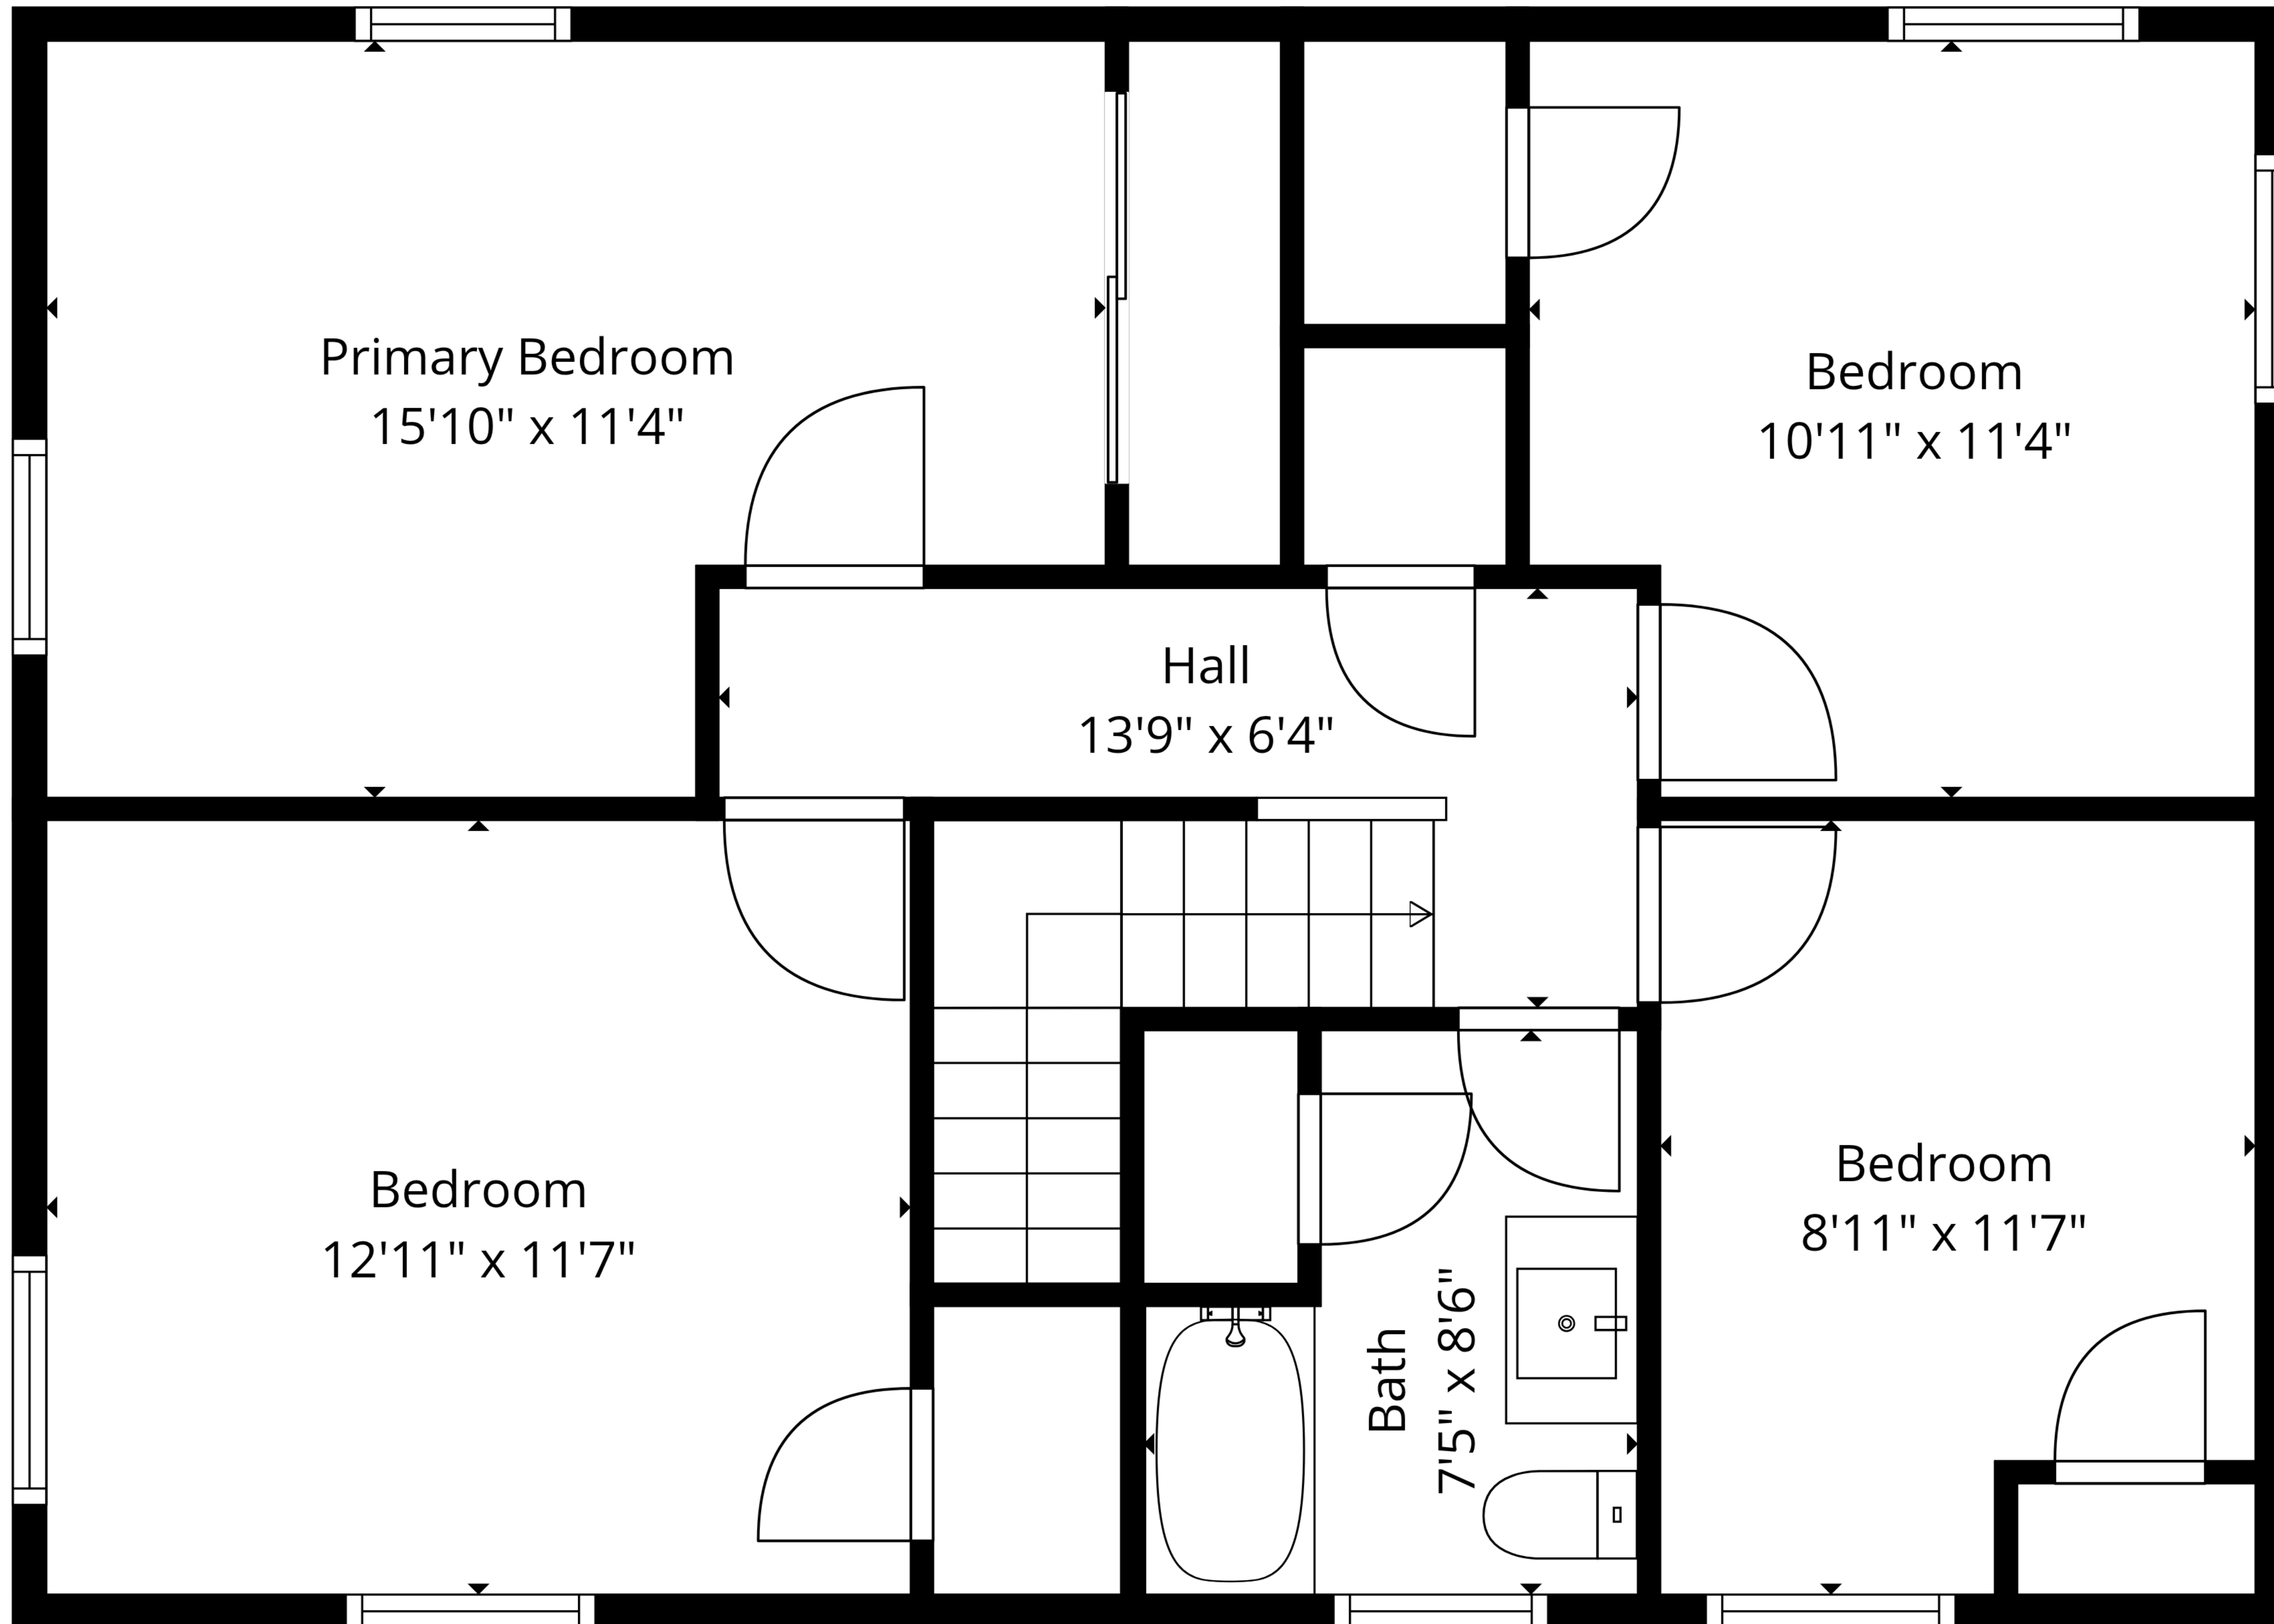

**TOTAL: 2723 sq. ft**  
1st floor: 579 sq. ft, 2nd floor: 1373 sq. ft, 3rd floor: 771 sq. ft  
EXCLUDED AREAS: SCREENED PORCH: 187 sq. ft, FIREPLACE: 10 sq. ft, WALLS: 233 sq. ft

**TOTAL: 2723 sq. ft**

1st floor: 579 sq. ft, 2nd floor: 1373 sq. ft, 3rd floor: 771 sq. ft

EXCLUDED AREAS: SCREENED PORCH: 187 sq. ft, FIREPLACE: 10 sq. ft, WALLS: 233 sq. ft

**TOTAL: 2723 sq. ft**

1st floor: 579 sq. ft, 2nd floor: 1373 sq. ft, 3rd floor: 771 sq. ft

EXCLUDED AREAS: SCREENED PORCH: 187 sq. ft, FIREPLACE: 10 sq. ft, WALLS: 233 sq. ft

3rd Floor

2nd Floor

1st Floor

**TOTAL: 2723 sq. ft**  
 1st floor: 579 sq. ft, 2nd floor: 1373 sq. ft, 3rd floor: 771 sq. ft  
 EXCLUDED AREAS: SCREENED PORCH: 187 sq. ft, FIREPLACE: 10 sq. ft, WALLS: 233 sq. ft