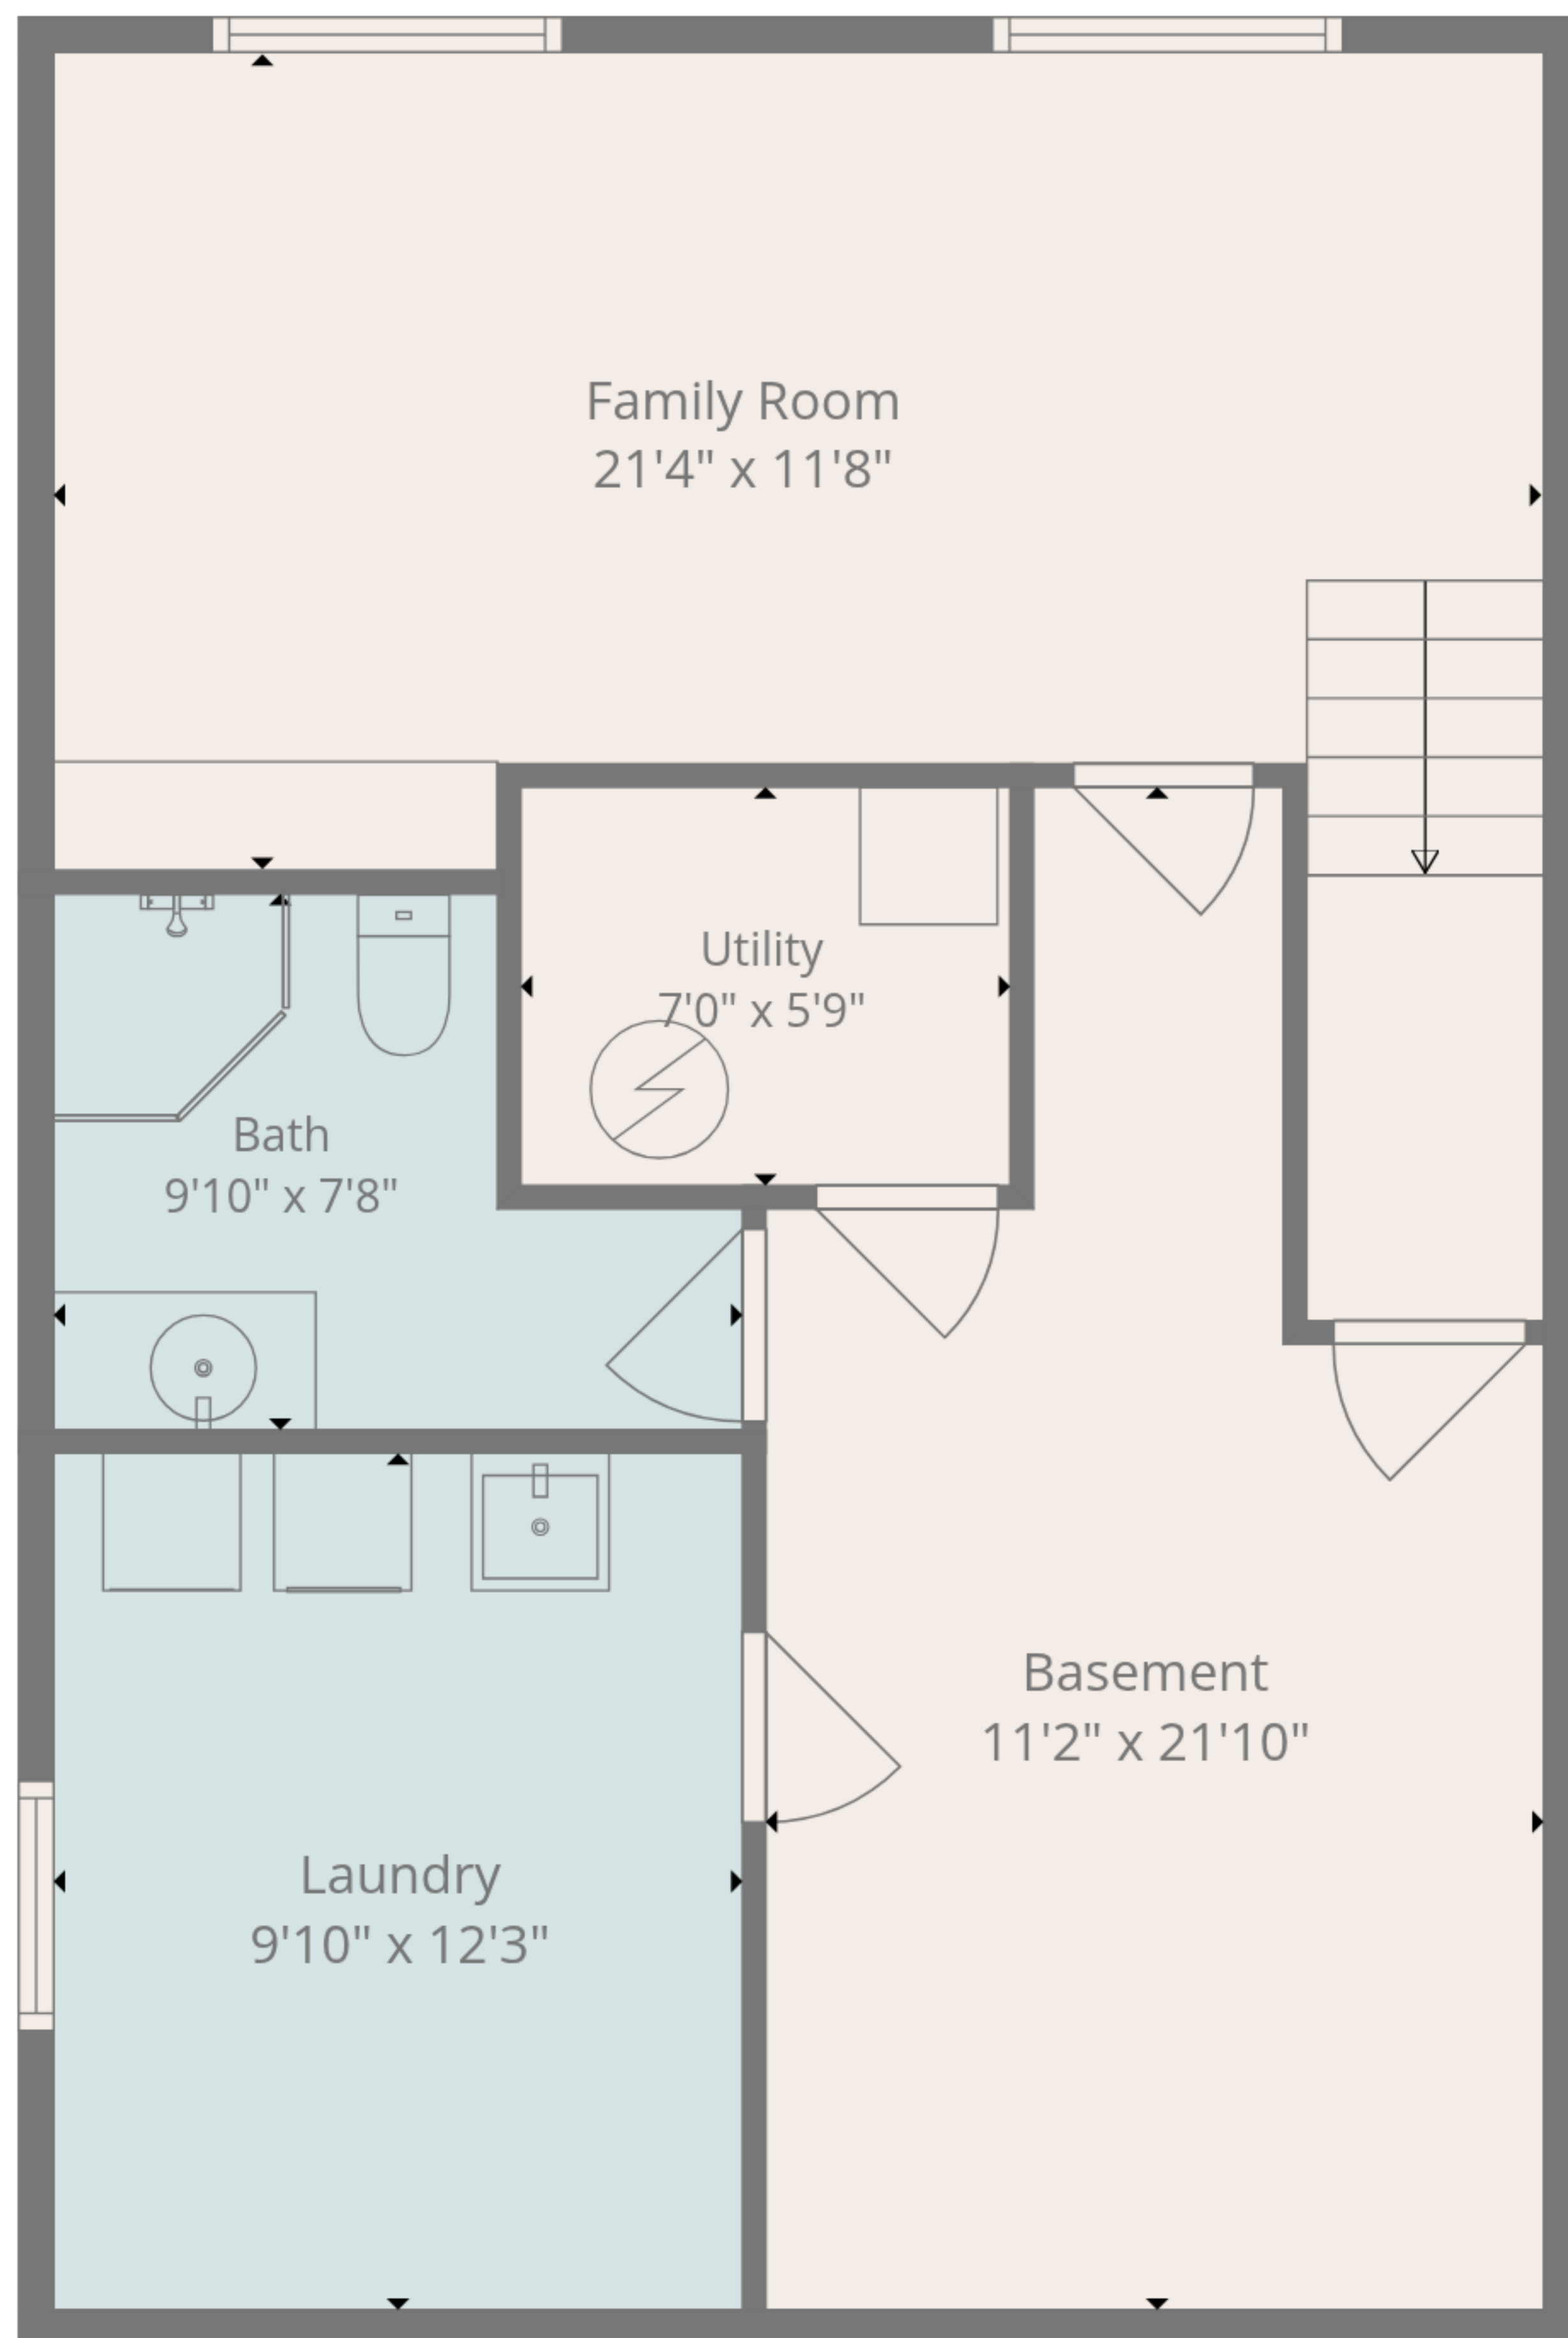

TOTAL: 1680 sq. ft

Basement: 332 sq. ft, 1st floor: 1348 sq. ft

EXCLUDED AREAS: BASEMENT: 198 sq. ft, LAUNDRY: 121 sq. ft, UTILITY: 40 sq. ft,
 GARAGE: 514 sq. ft, PORCH: 204 sq. ft, DECK: 155 sq. ft,
 WALLS: 181 sq. ft

Basement

1st Floor

TOTAL: 1680 sq. ft

Basement: 332 sq. ft, 1st floor: 1348 sq. ft

EXCLUDED AREAS: BASEMENT: 198 sq. ft, LAUNDRY: 121 sq. ft, UTILITY: 40 sq. ft,
GARAGE: 514 sq. ft, PORCH: 204 sq. ft, DECK: 155 sq. ft,
WALLS: 181 sq. ft