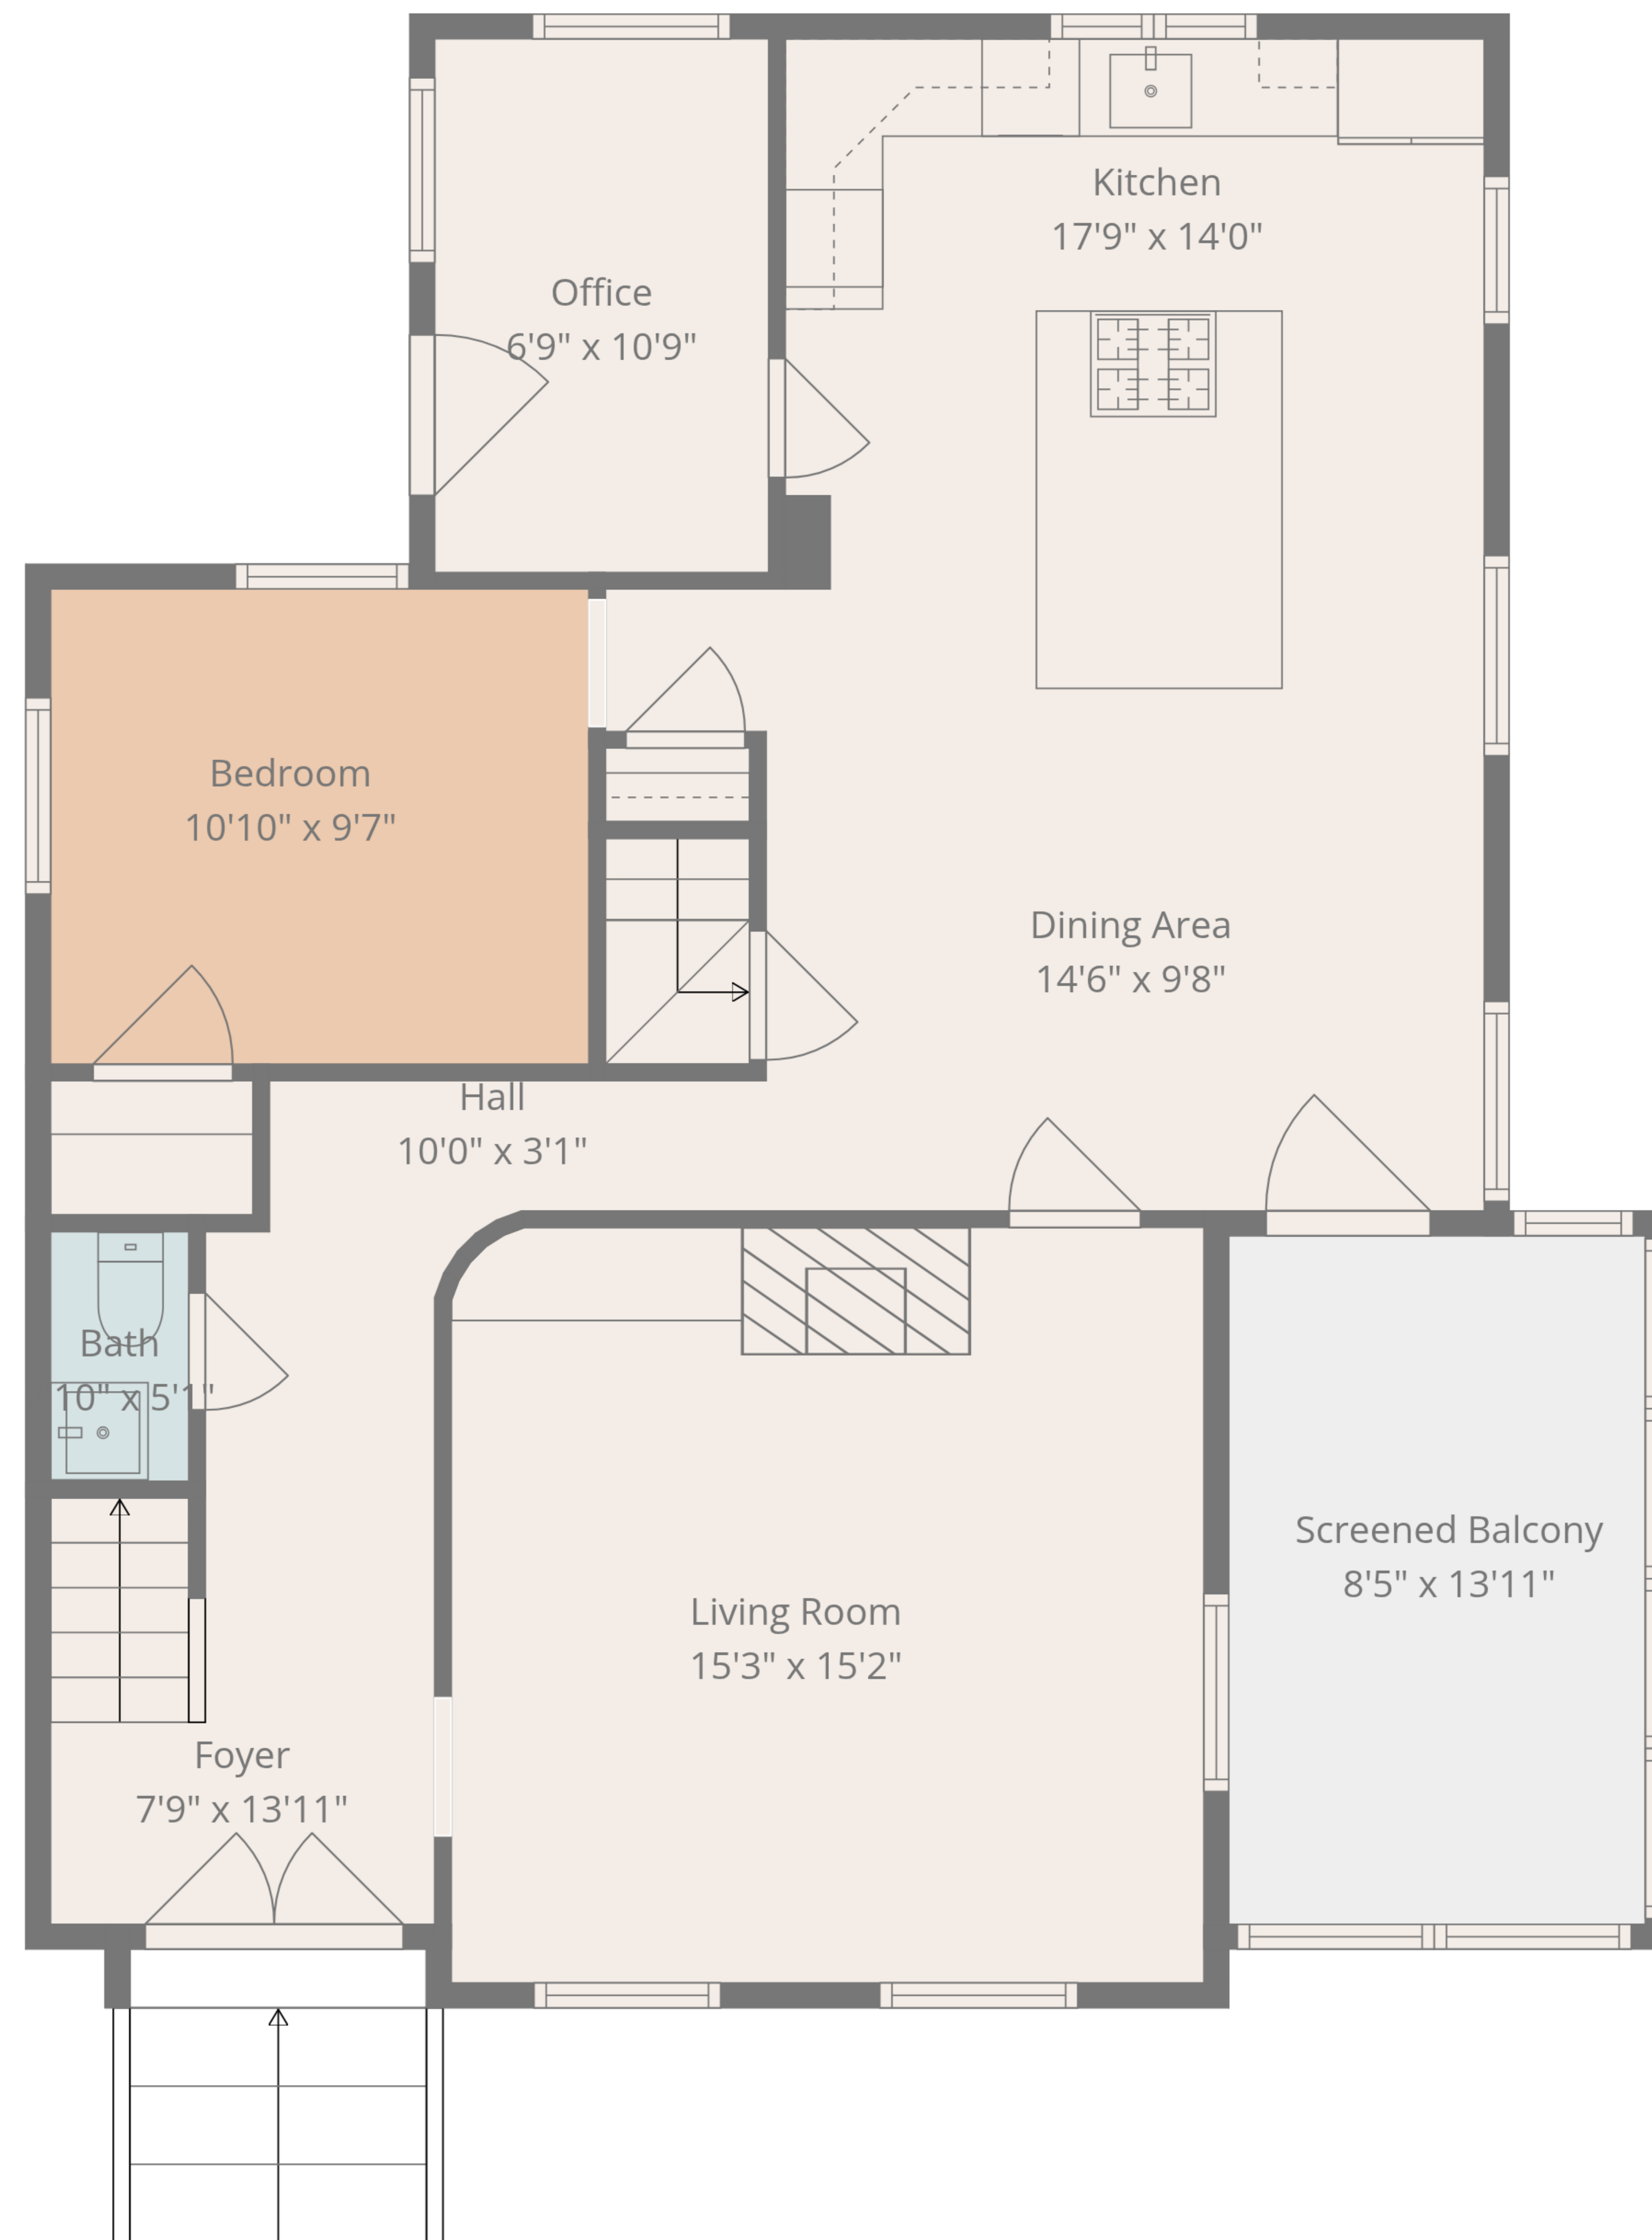

Total: 1822 sq. ft

Basement: 0 sq. Ft, 1st Floor: 942 sq. Ft, 2nd Floor: 880 sq. Ft, 3rd Floor: 0 sq. ft
Excluded Areas: Utility: 335 sq. Ft, Basement: 551 sq. Ft, Screened Balcony: 117 sq. Ft,
Undefined: 13 sq. Ft, Open To Below: 5 sq. Ft, Low Ceiling: 57 sq. Ft,
Attic: 393 sq. Ft, Walls: 267 sq. ft

Measurement Deemed Highly Reliable But Not Guaranteed!

Total: 1822 sq. ft

Basement: 0 sq. Ft, 1st Floor: 942 sq. Ft, 2nd Floor: 880 sq. Ft, 3rd Floor: 0 sq. ft
 Excluded Areas: Utility: 335 sq. Ft, Basement: 551 sq. Ft, Screened Balcony: 117 sq. Ft,
 Undefined: 13 sq. Ft, Open To Below: 5 sq. Ft, Low Ceiling: 57 sq. Ft,
 Attic: 393 sq. Ft, Walls: 267 sq. ft