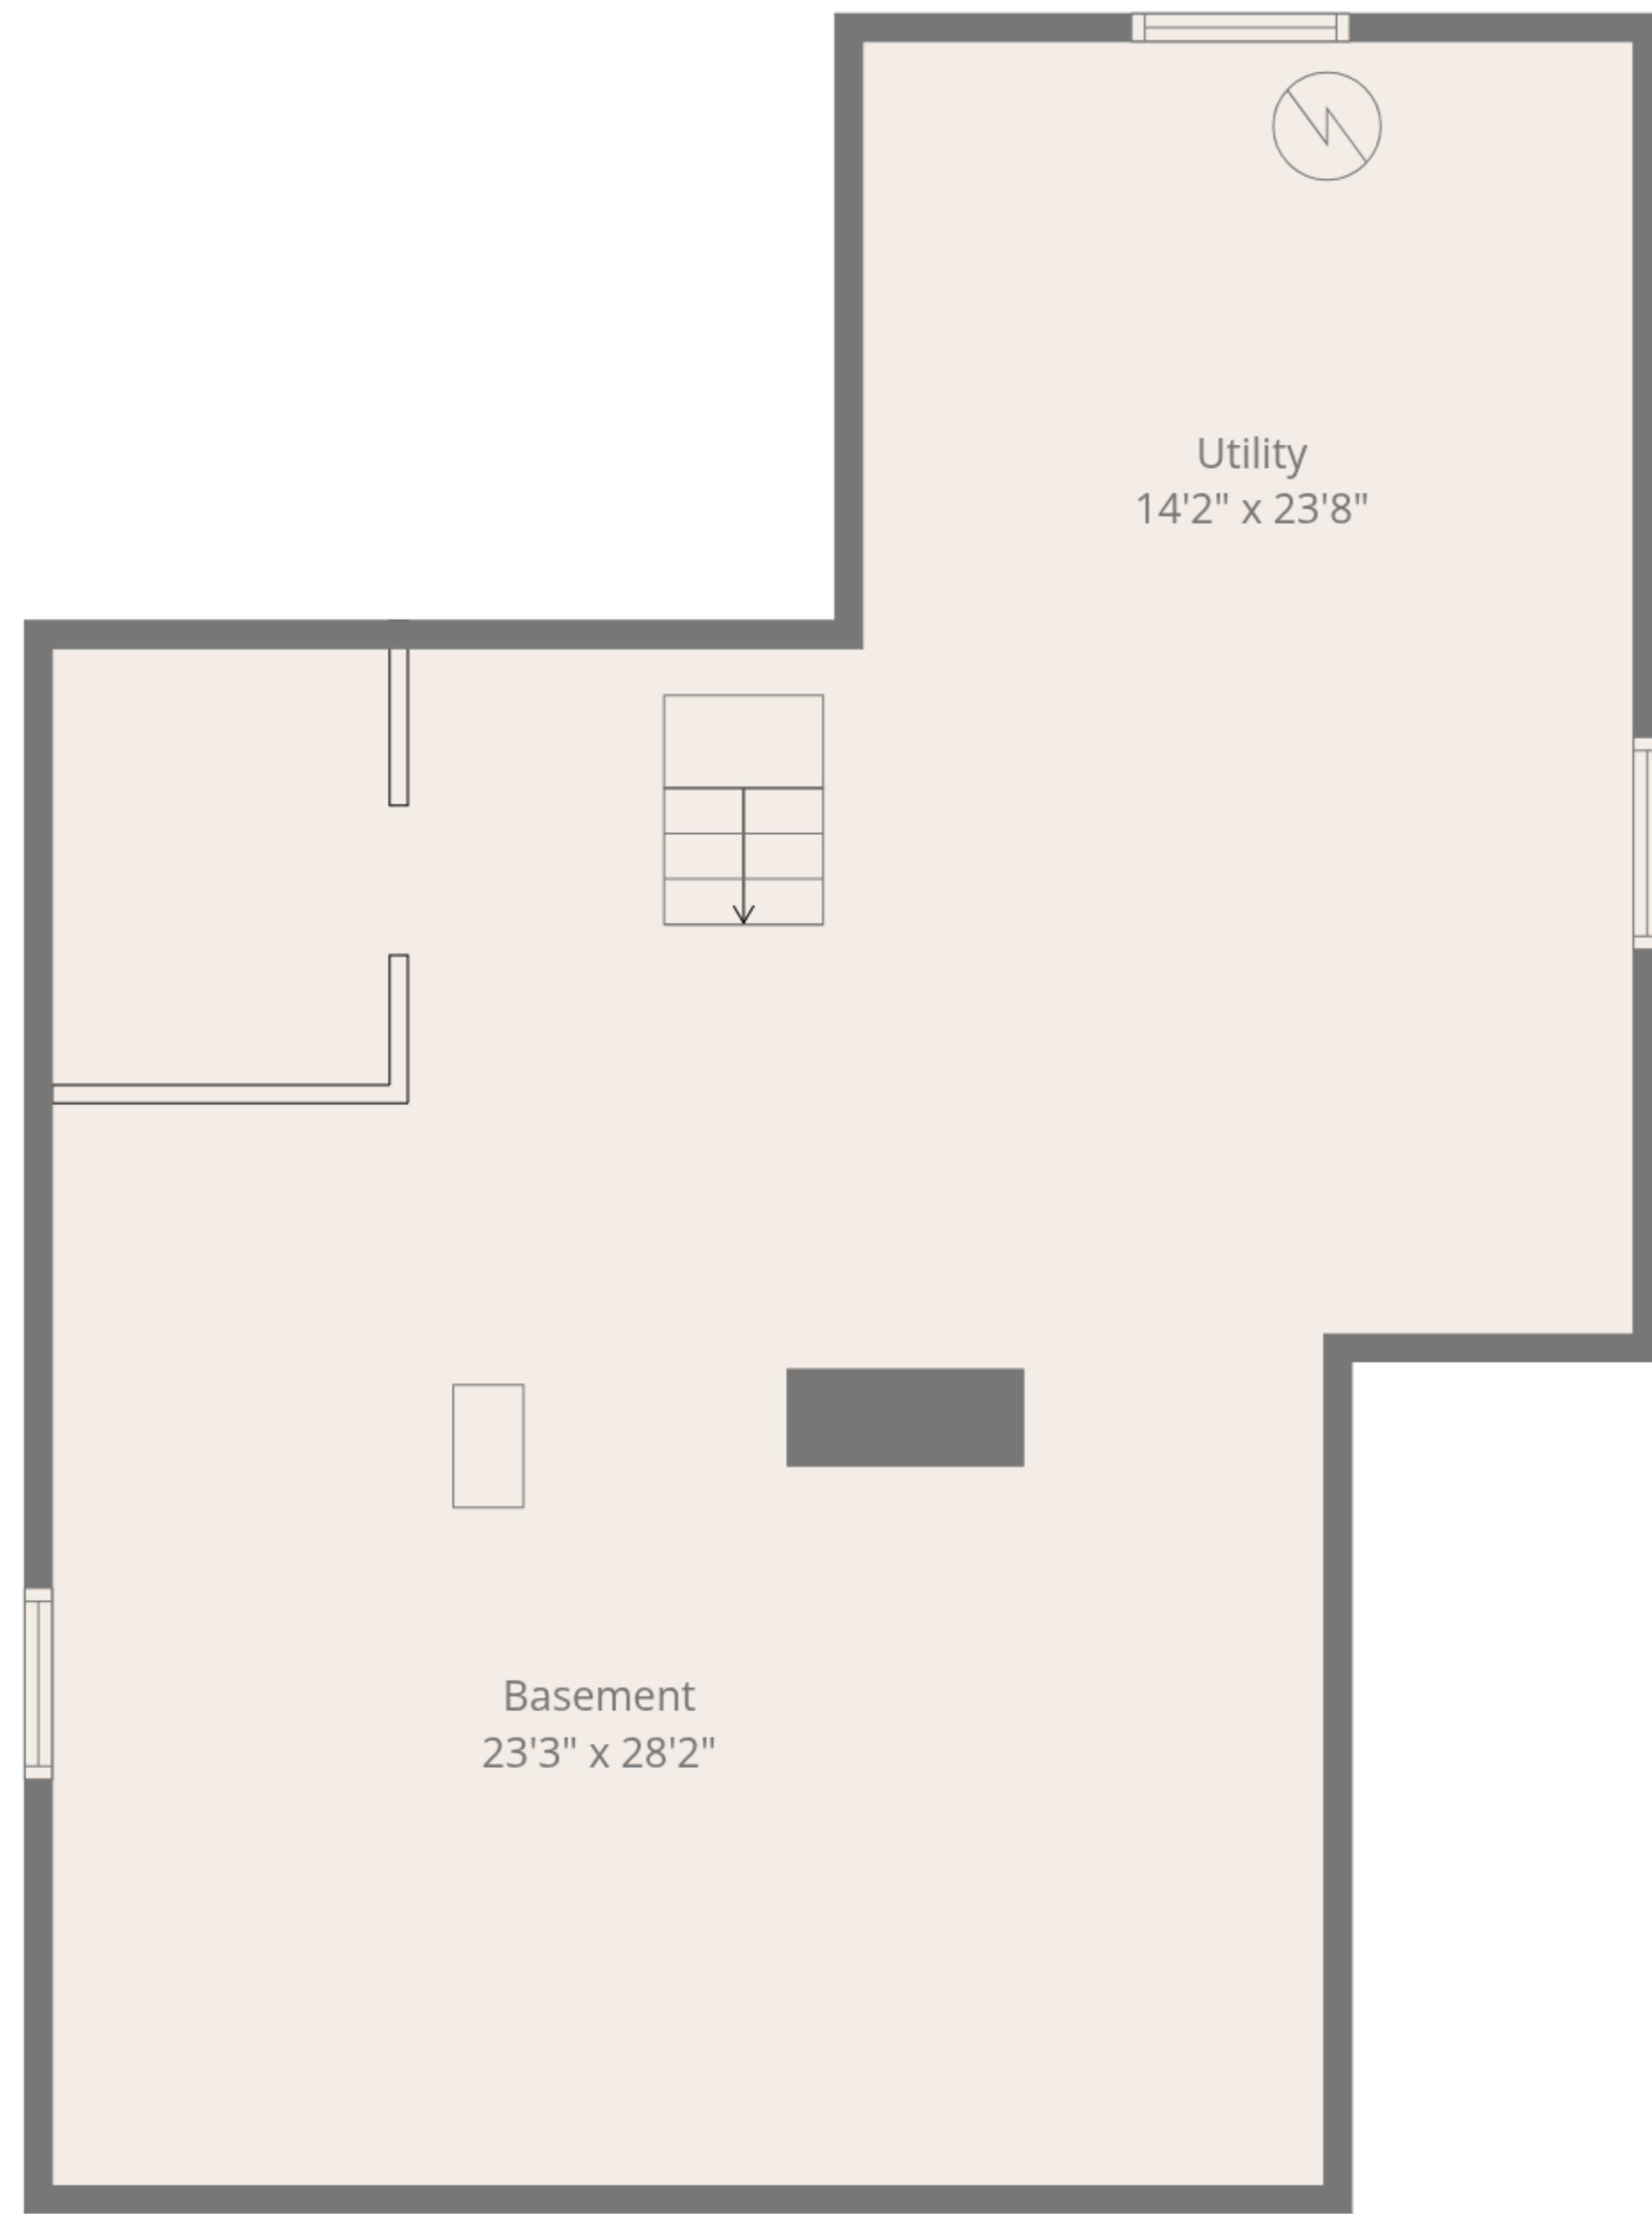

Basement

Total: 1822 sq. ft

Basement: 0 sq. Ft, 1st Floor: 942 sq. Ft, 2nd Floor: 880 sq. Ft, 3rd Floor: 0 sq. ft
Excluded Areas: Utility: 335 sq. Ft, Basement: 551 sq. Ft, Screened Balcony: 117 sq. Ft,
Undefined: 13 sq. Ft, Open To Below: 5 sq. Ft, Low Ceiling: 57 sq. Ft,
Attic: 393 sq. Ft, Walls: 267 sq. ft

Measurement Deemed Highly Reliable But Not Guaranteed!