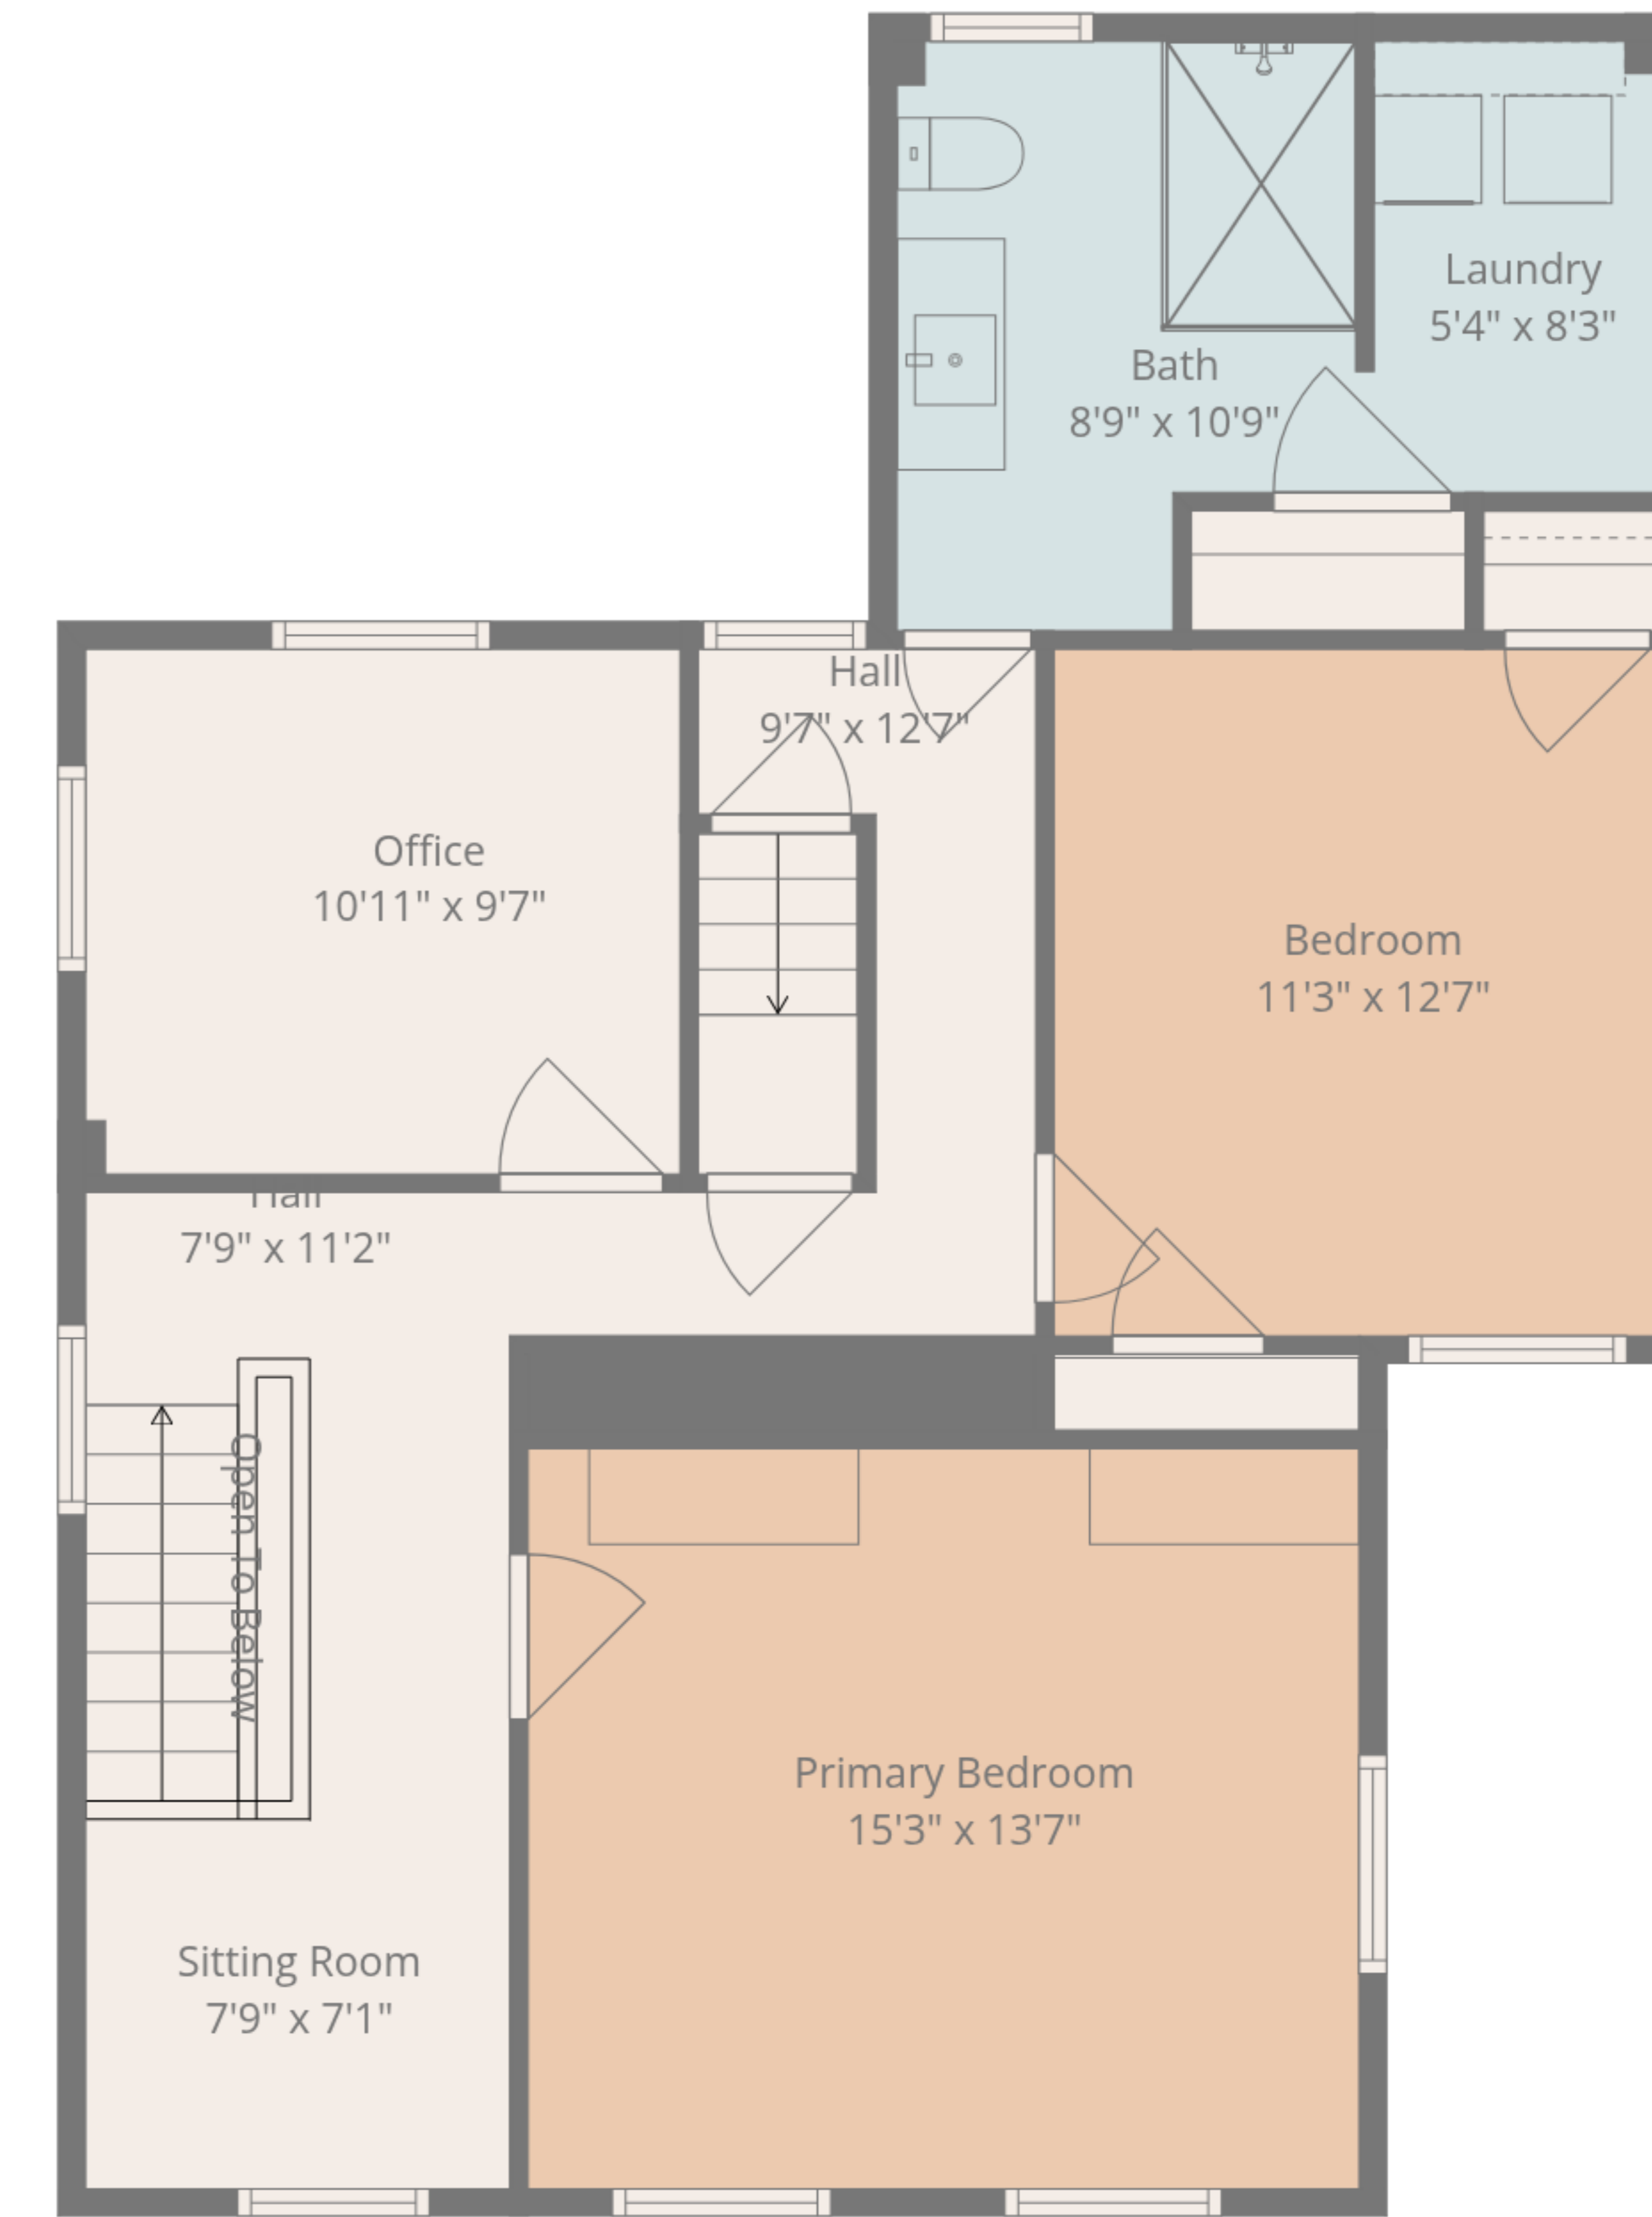

Total: 1822 sq. ft

Basement: 0 sq. Ft, 1st Floor: 942 sq. Ft, 2nd Floor: 880 sq. Ft, 3rd Floor: 0 sq. ft
Excluded Areas: Utility: 335 sq. Ft, Basement: 551 sq. Ft, Screened Balcony: 117 sq. Ft,
Undefined: 13 sq. Ft, Open To Below: 5 sq. Ft, Low Ceiling: 57 sq. Ft,
Attic: 393 sq. Ft, Walls: 267 sq. ft

Measurement Deemed Highly Reliable But Not Guaranteed!

Total: 1822 sq. ft

Basement: 0 sq. Ft, 1st Floor: 942 sq. Ft, 2nd Floor: 880 sq. Ft, 3rd Floor: 0 sq. ft
 Excluded Areas: Utility: 335 sq. Ft, Basement: 551 sq. Ft, Screened Balcony: 117 sq. Ft,
 Undefined: 13 sq. Ft, Open To Below: 5 sq. Ft, Low Ceiling: 57 sq. Ft,
 Attic: 393 sq. Ft, Walls: 267 sq. ft

Measurement Deemed Highly Reliable But Not Guaranteed!

Basement

1st Floor

2nd Floor

3rd Floor

Total: 1822 sq. ft

Basement: 0 sq. Ft, 1st Floor: 942 sq. Ft, 2nd Floor: 880 sq. Ft, 3rd Floor: 0 sq. ft
 Excluded Areas: Utility: 335 sq. Ft, Basement: 551 sq. Ft, Screened Balcony: 117 sq. Ft,
 Undefined: 13 sq. Ft, Open To Below: 5 sq. Ft, Low Ceiling: 57 sq. Ft,
 Attic: 393 sq. Ft, Walls: 267 sq. ft