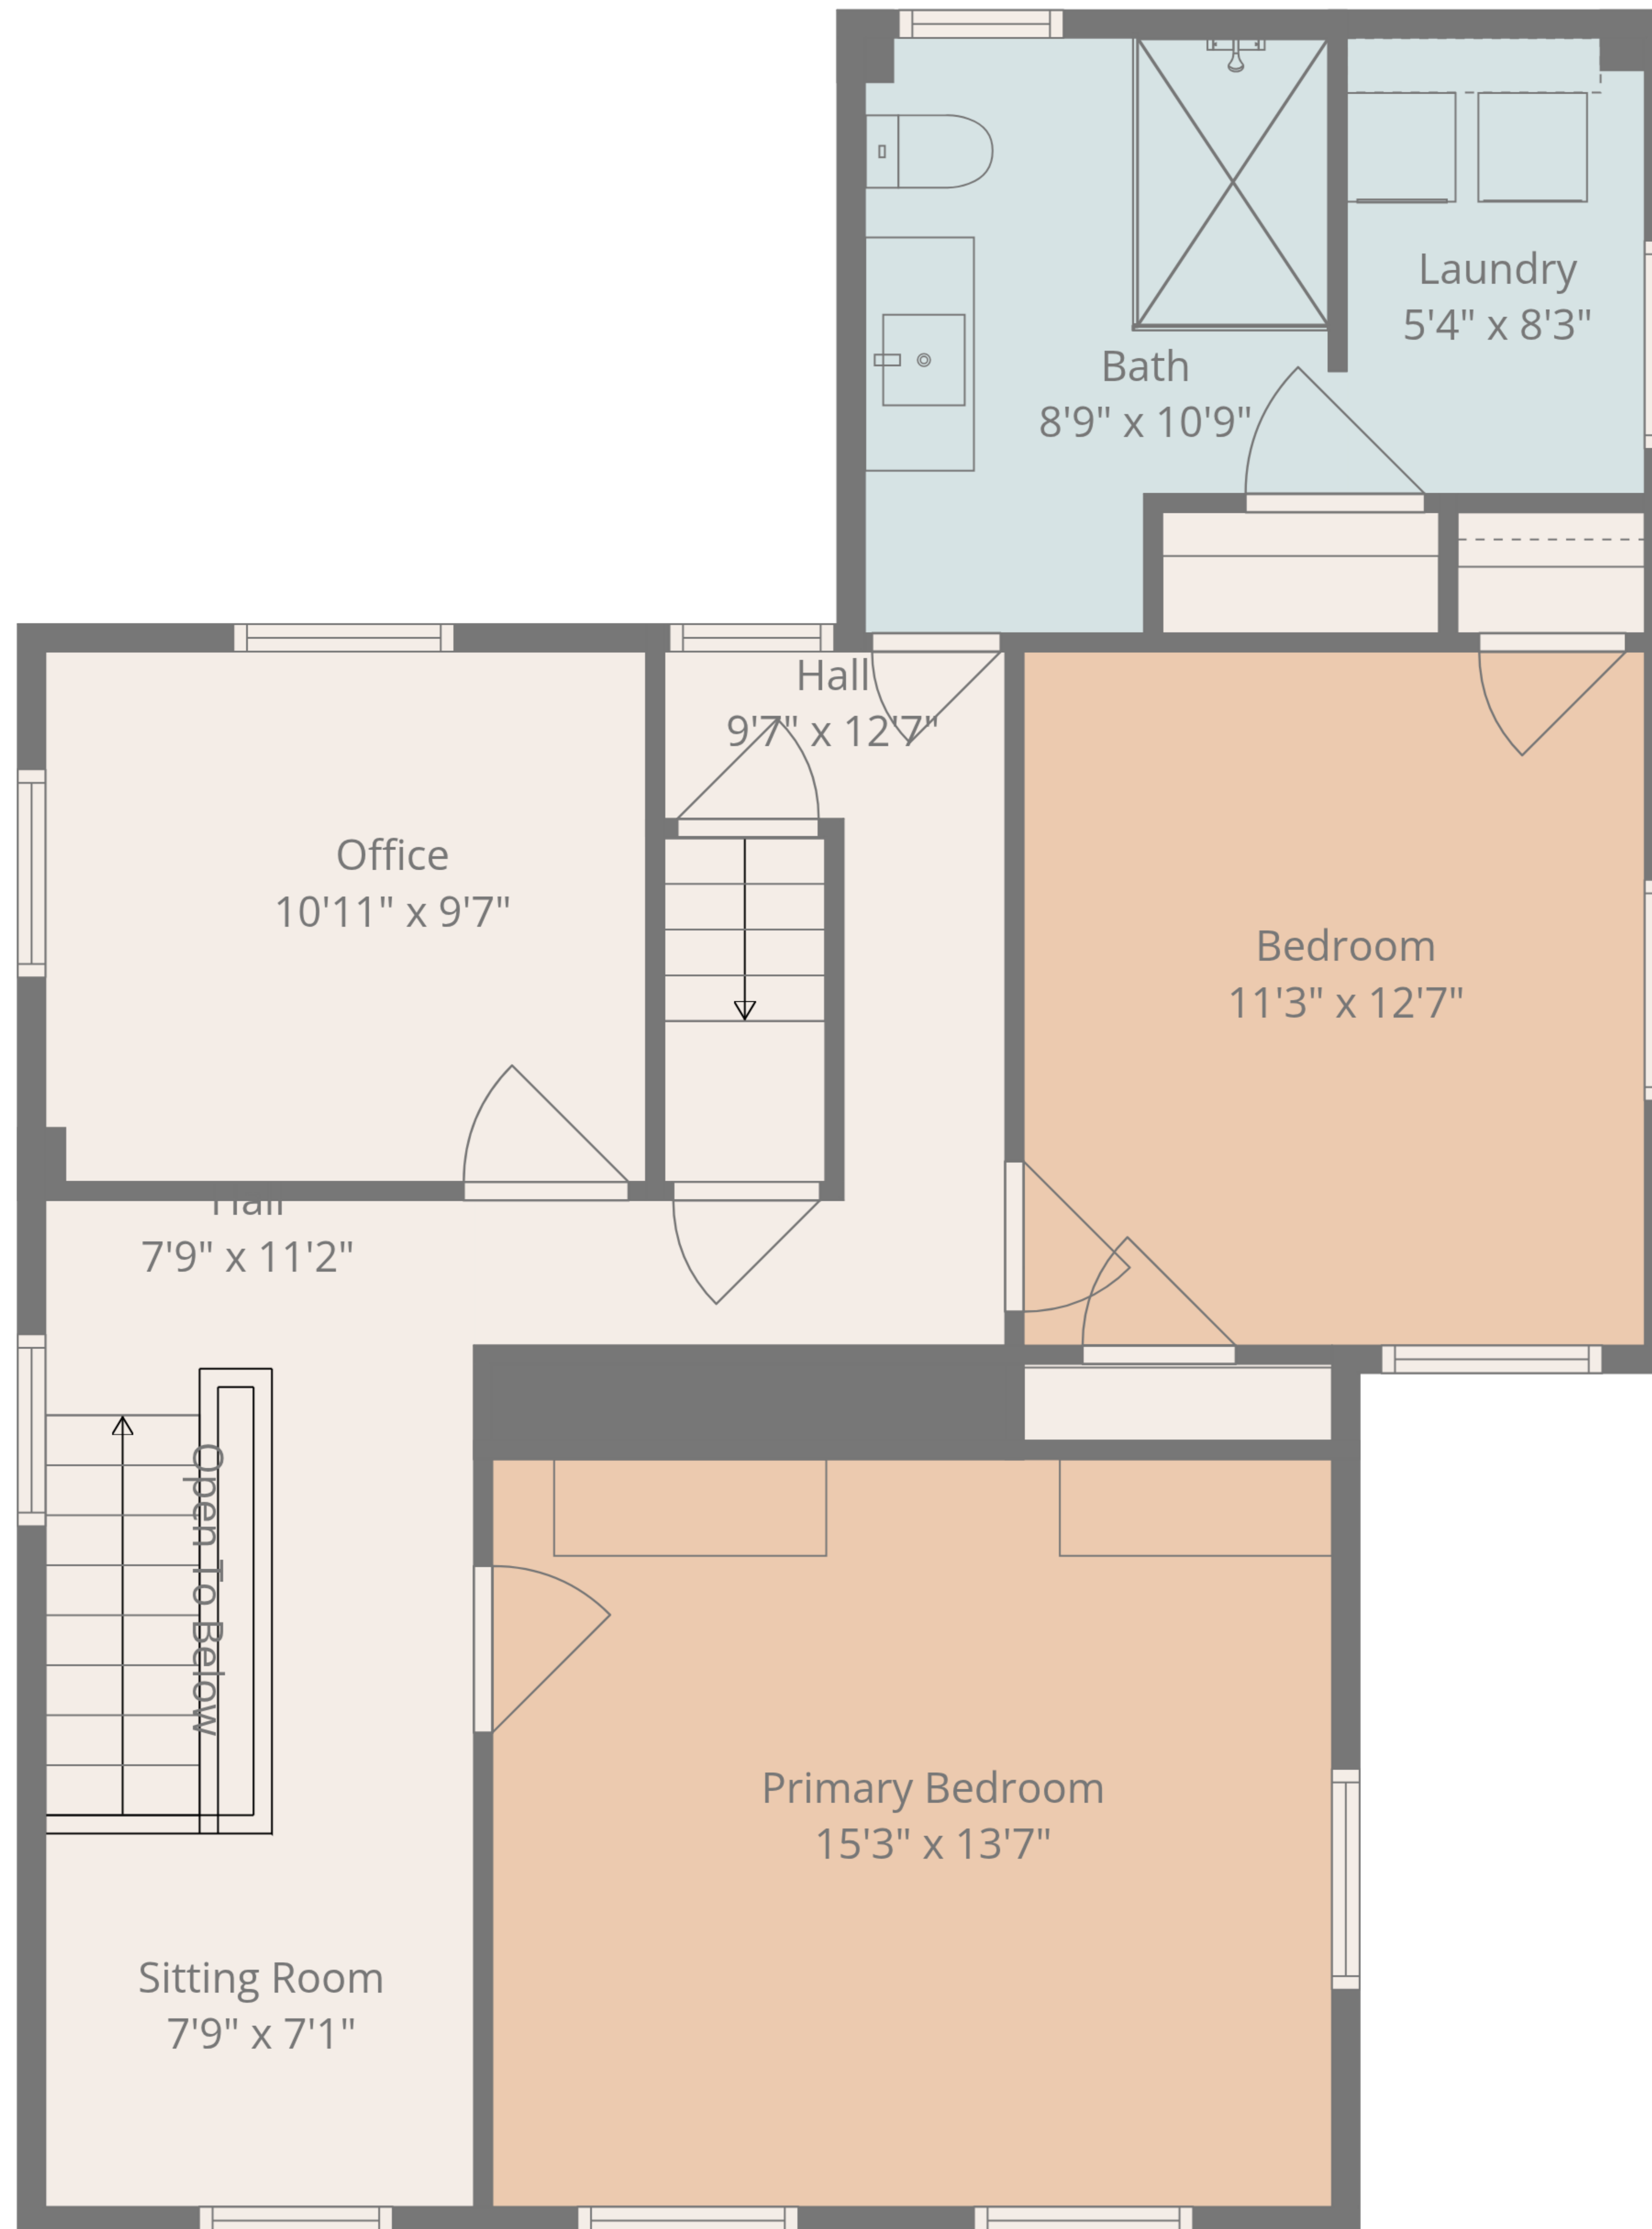

Total: 1822 sq. ft

Basement: 0 sq. Ft, 1st Floor: 942 sq. Ft, 2nd Floor: 880 sq. Ft, 3rd Floor: 0 sq. ft
Excluded Areas: Utility: 335 sq. Ft, Basement: 551 sq. Ft, Screened Balcony: 117 sq. Ft,
Undefined: 13 sq. Ft, Open To Below: 5 sq. Ft, Low Ceiling: 57 sq. Ft,
Attic: 393 sq. Ft, Walls: 267 sq. ft

Measurement Deemed Highly Reliable But Not Guaranteed!

Total: 1822 sq. ft

Basement: 0 sq. Ft, 1st Floor: 942 sq. Ft, 2nd Floor: 880 sq. Ft, 3rd Floor: 0 sq. ft
 Excluded Areas: Utility: 335 sq. Ft, Basement: 551 sq. Ft, Screened Balcony: 117 sq. Ft,
 Undefined: 13 sq. Ft, Open To Below: 5 sq. Ft, Low Ceiling: 57 sq. Ft,
 Attic: 393 sq. Ft, Walls: 267 sq. ft