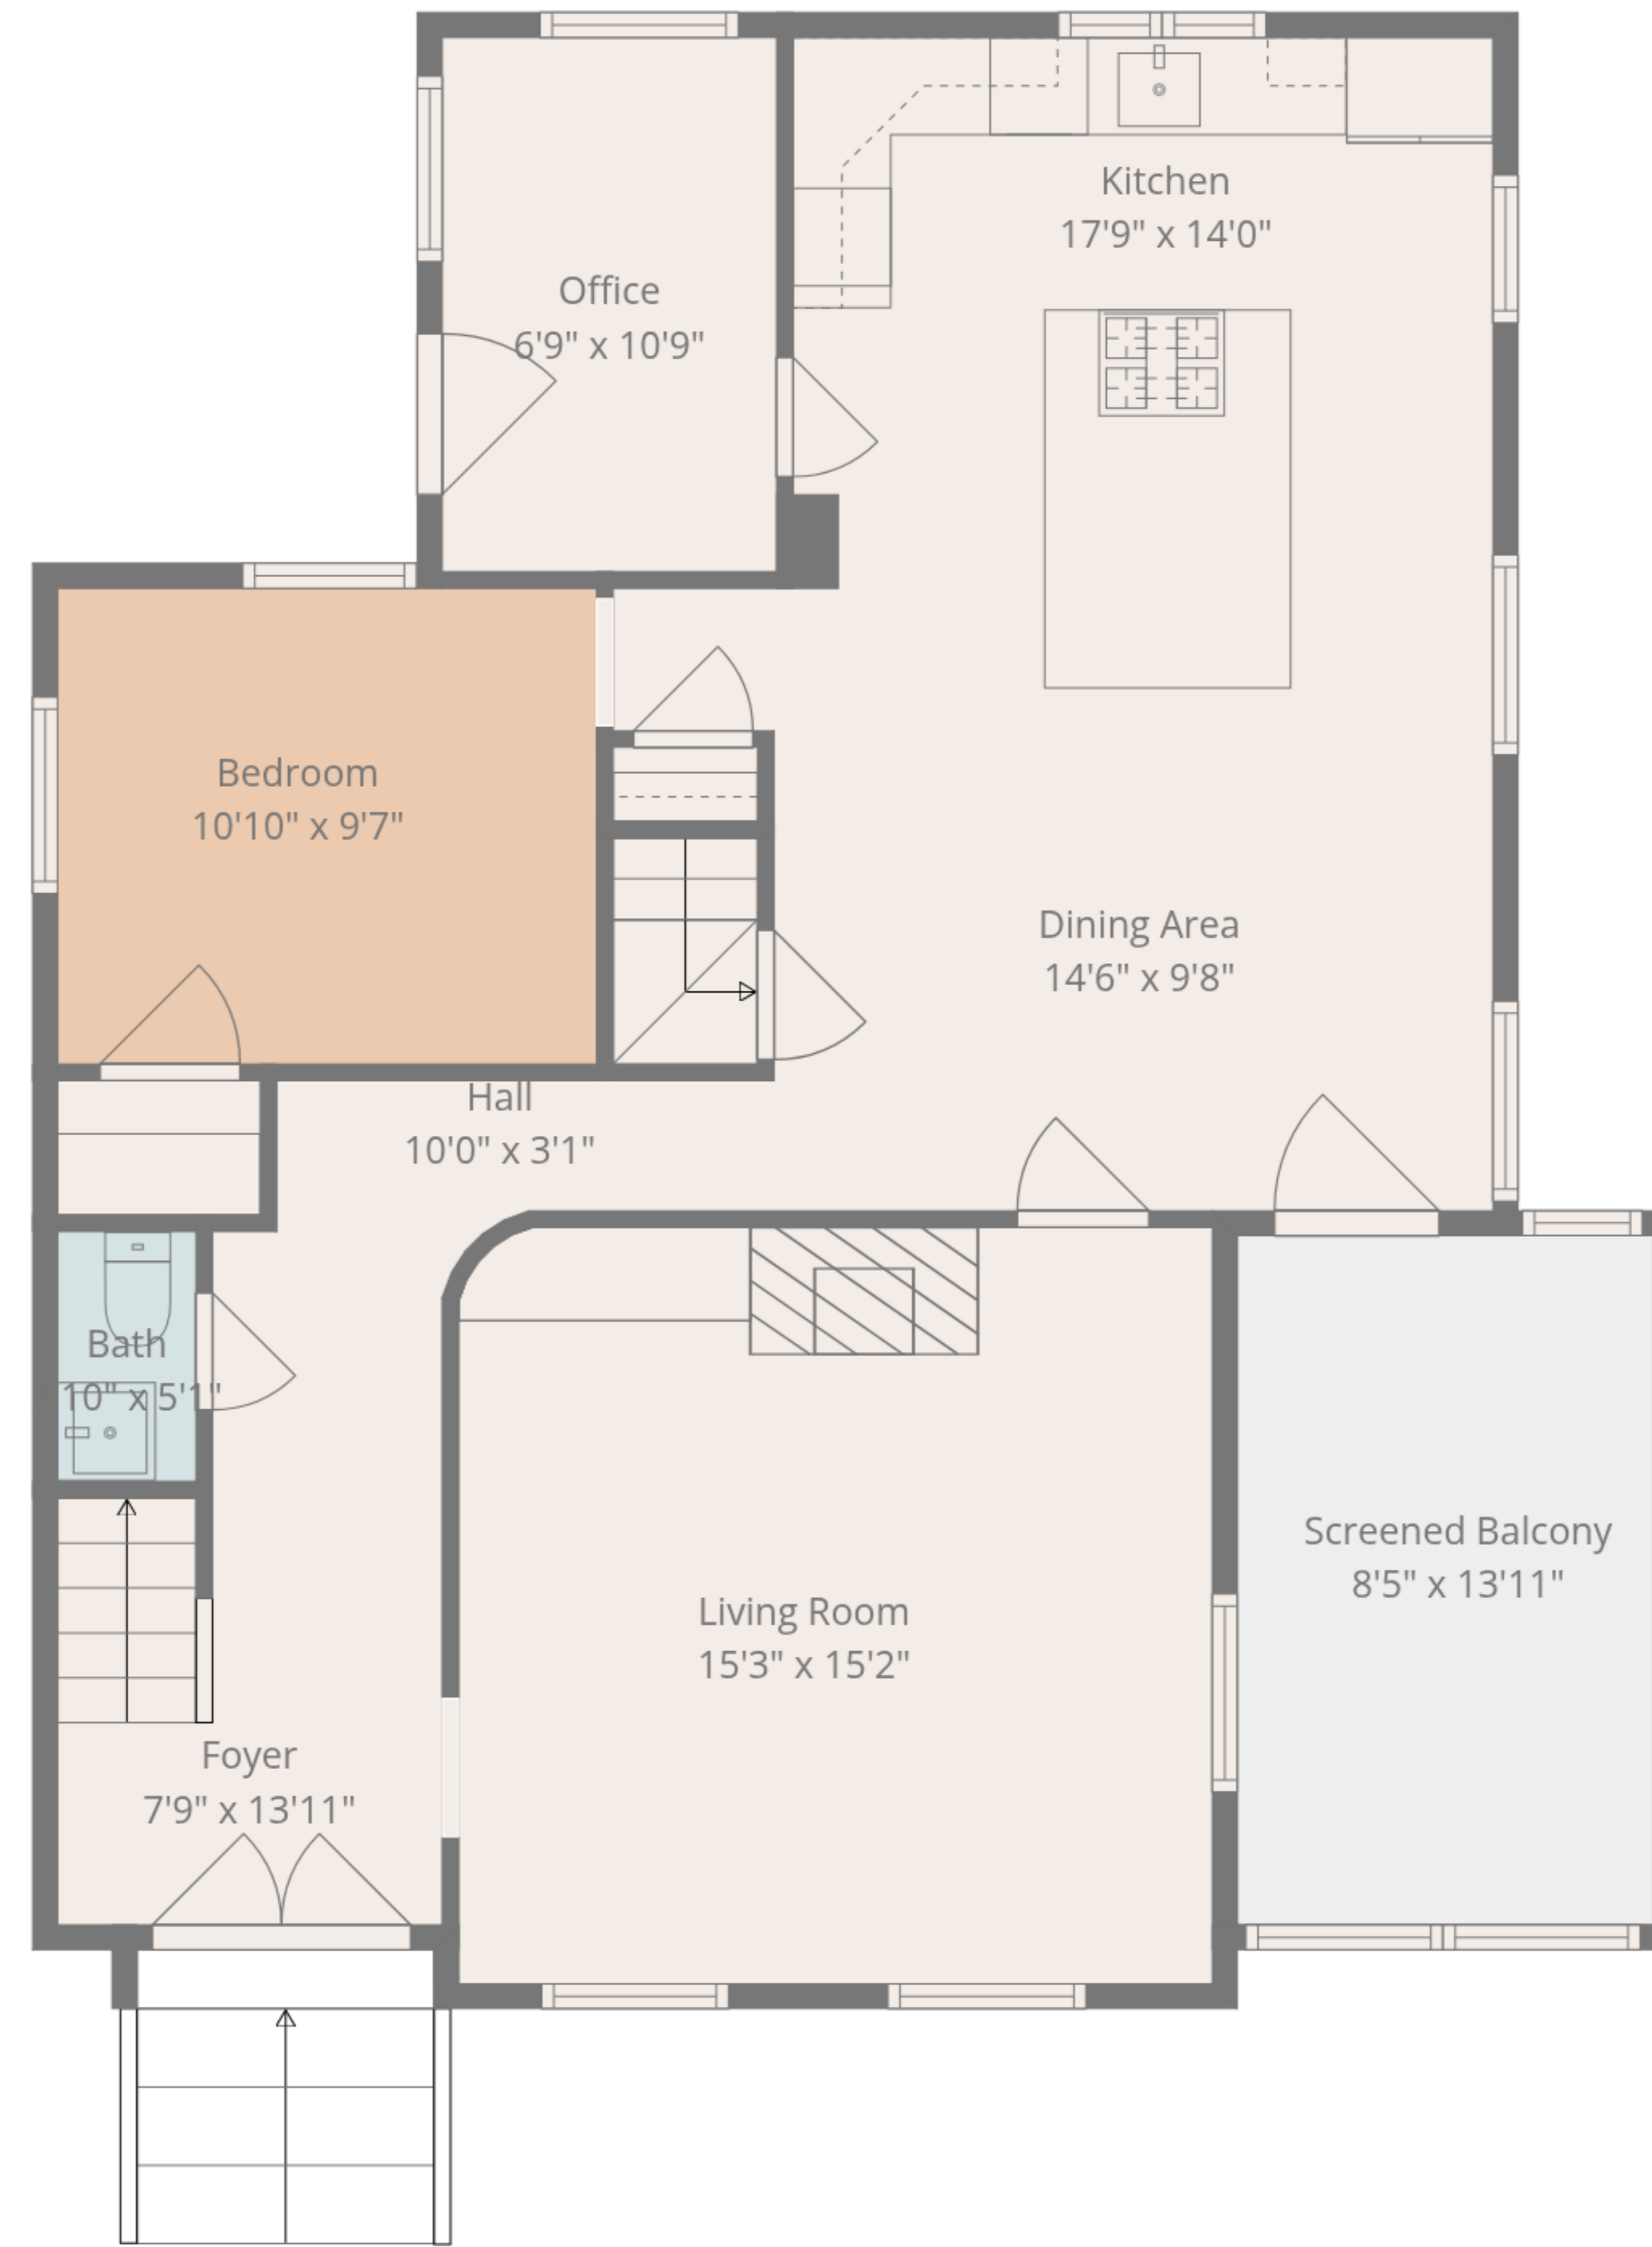

1st Floor

Total: 1822 sq. ft

Basement: 0 sq. Ft, 1st Floor: 942 sq. Ft, 2nd Floor: 880 sq. Ft, 3rd Floor: 0 sq. ft
Excluded Areas: Utility: 335 sq. Ft, Basement: 551 sq. Ft, Screened Balcony: 117 sq. Ft,
Undefined: 13 sq. Ft, Open To Below: 5 sq. Ft, Low Ceiling: 57 sq. Ft,
Attic: 393 sq. Ft, Walls: 267 sq. ft

Measurement Deemed Highly Reliable But Not Guaranteed!