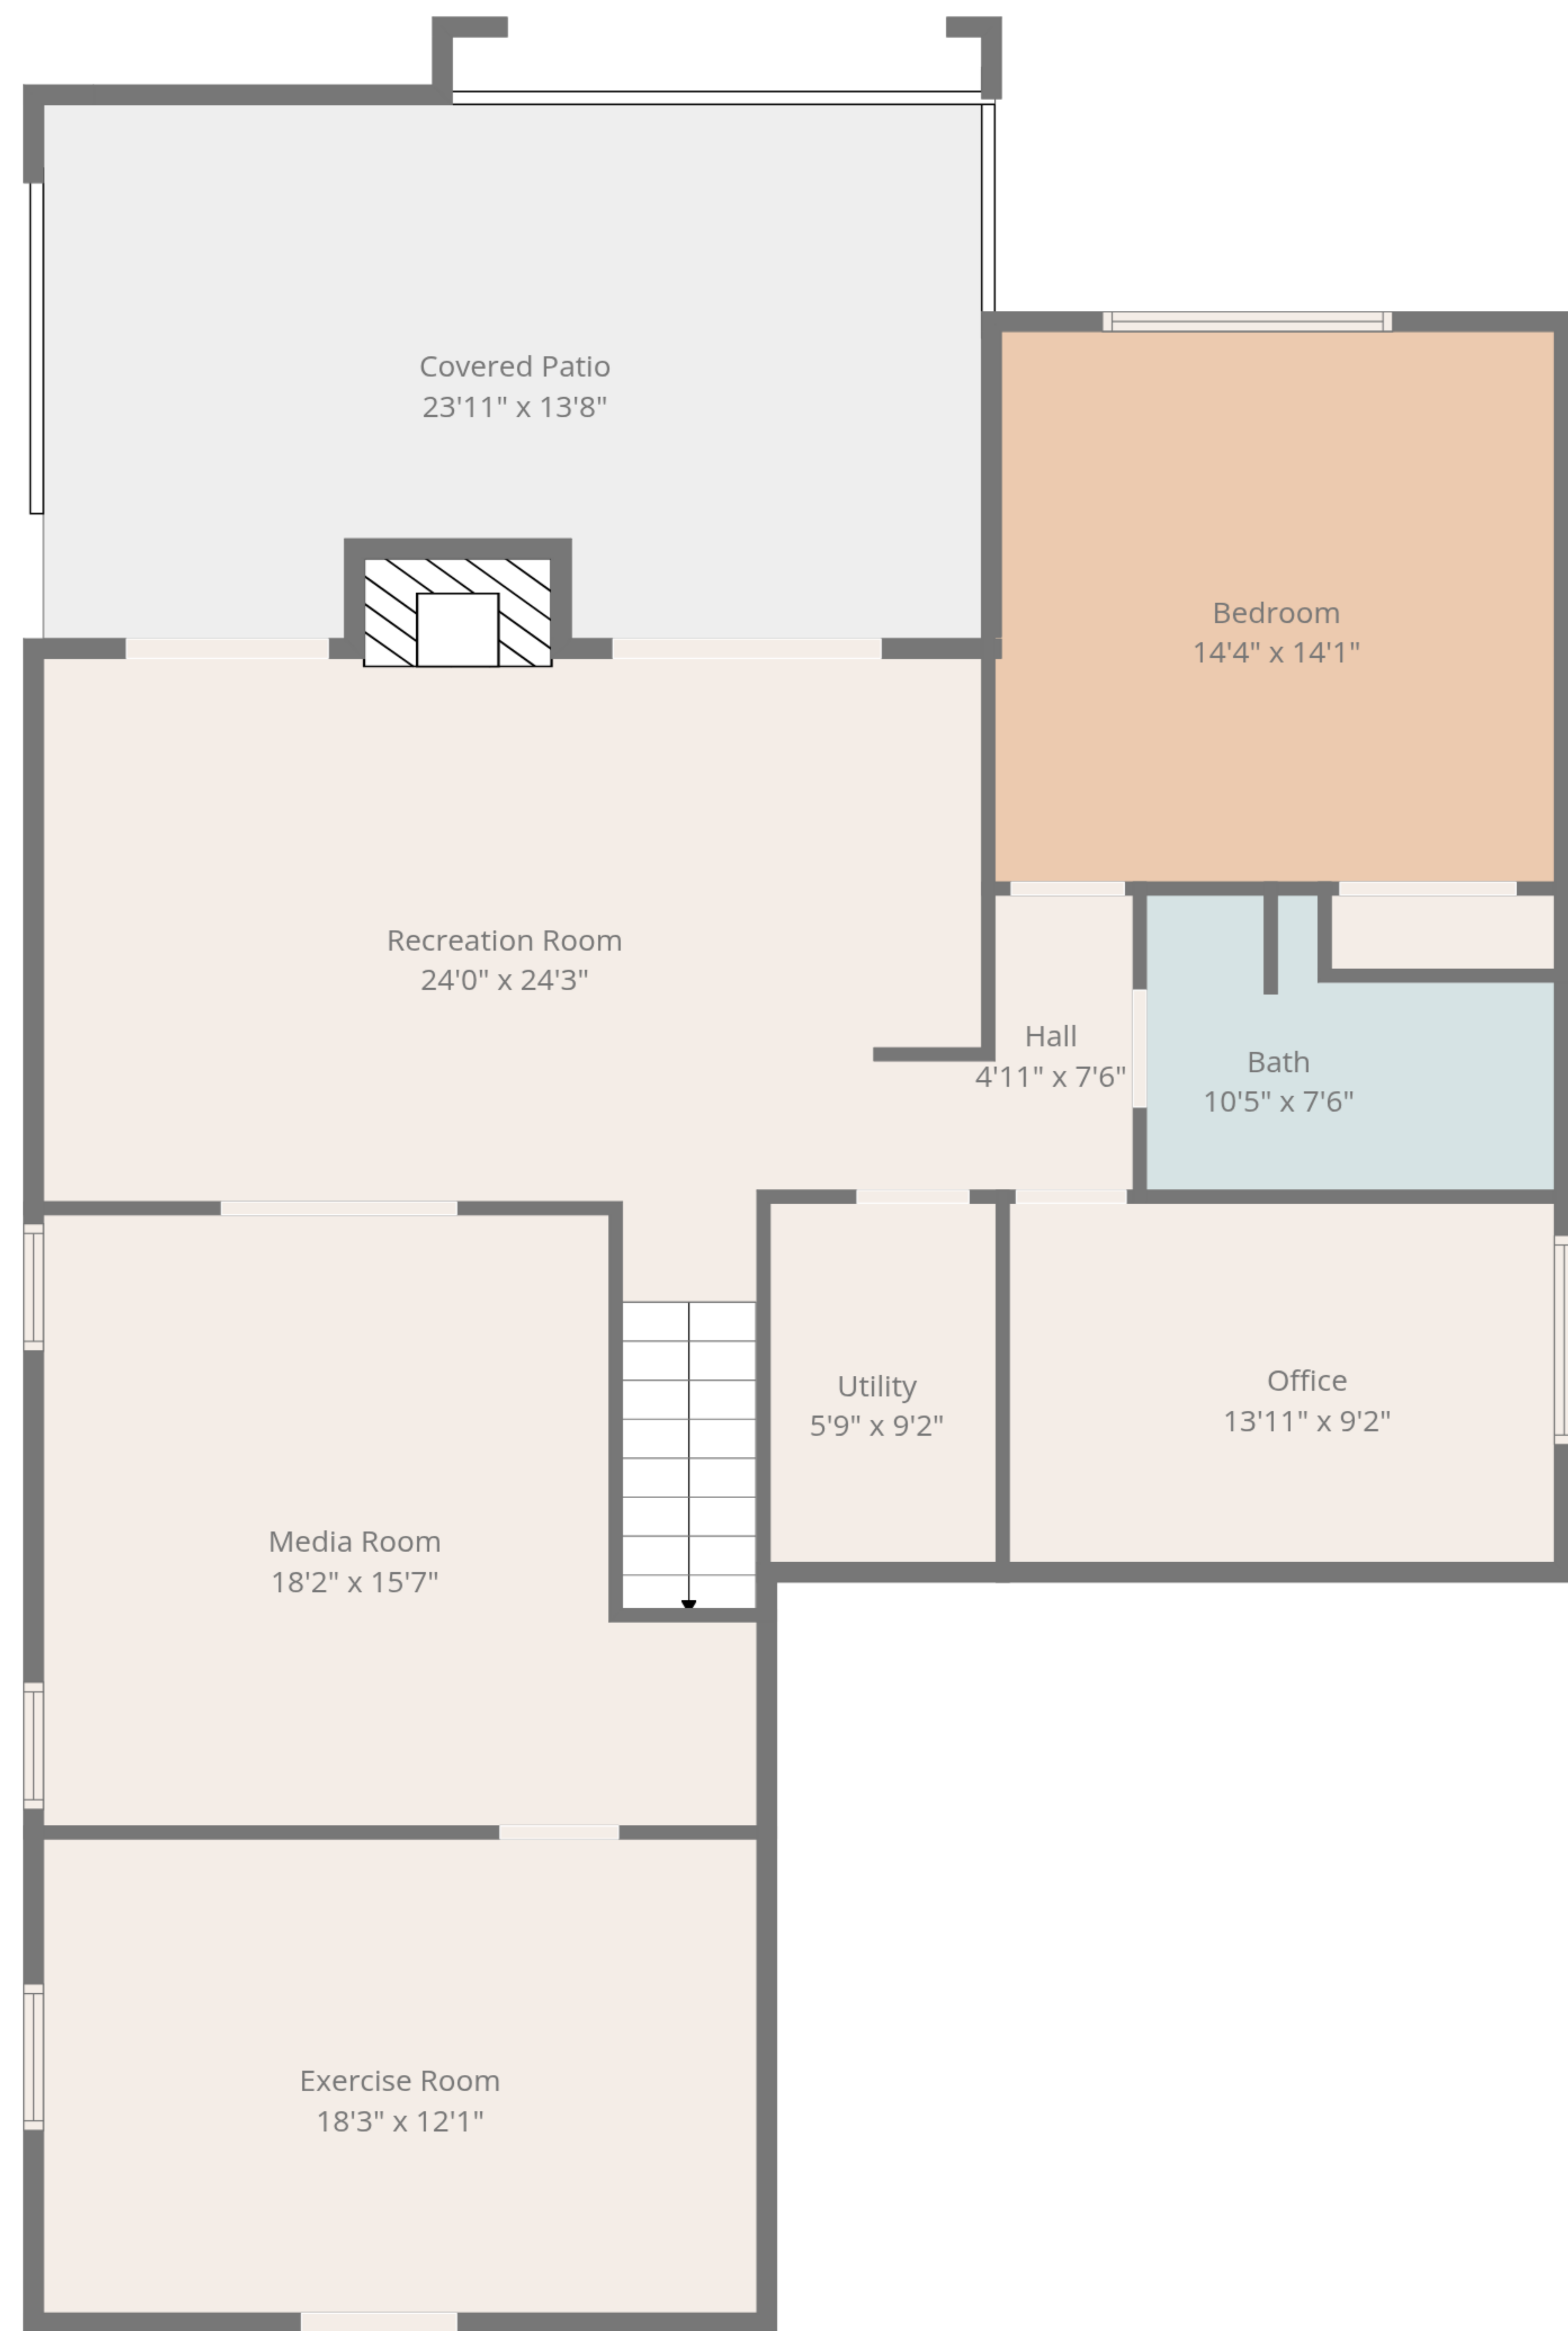

Total: 2812 sq. ft

Basement: 1363 sq. Ft, 1st Floor: 1449 sq. ft

Excluded Areas: Covered Patio: 313 sq. Ft, Fireplace: 15 sq. Ft, Garage: 446 sq. Ft,
Balcony: 373 sq. Ft, Walls: 212 sq. ft

Total: 2812 sq. ft

Basement: 1363 sq. Ft, 1st Floor: 1449 sq. ft

Excluded Areas: Covered Patio: 313 sq. Ft, Fireplace: 15 sq. Ft, Garage: 446 sq. Ft,
Balcony: 373 sq. Ft, Walls: 212 sq. ft

Basement

1st Floor

Total: 2812 sq. ft
 Basement: 1363 sq. Ft, 1st Floor: 1449 sq. ft
 Excluded Areas: Covered Patio: 313 sq. Ft, Fireplace: 15 sq. Ft, Garage: 446 sq. Ft,
 Balcony: 373 sq. Ft, Walls: 212 sq. ft