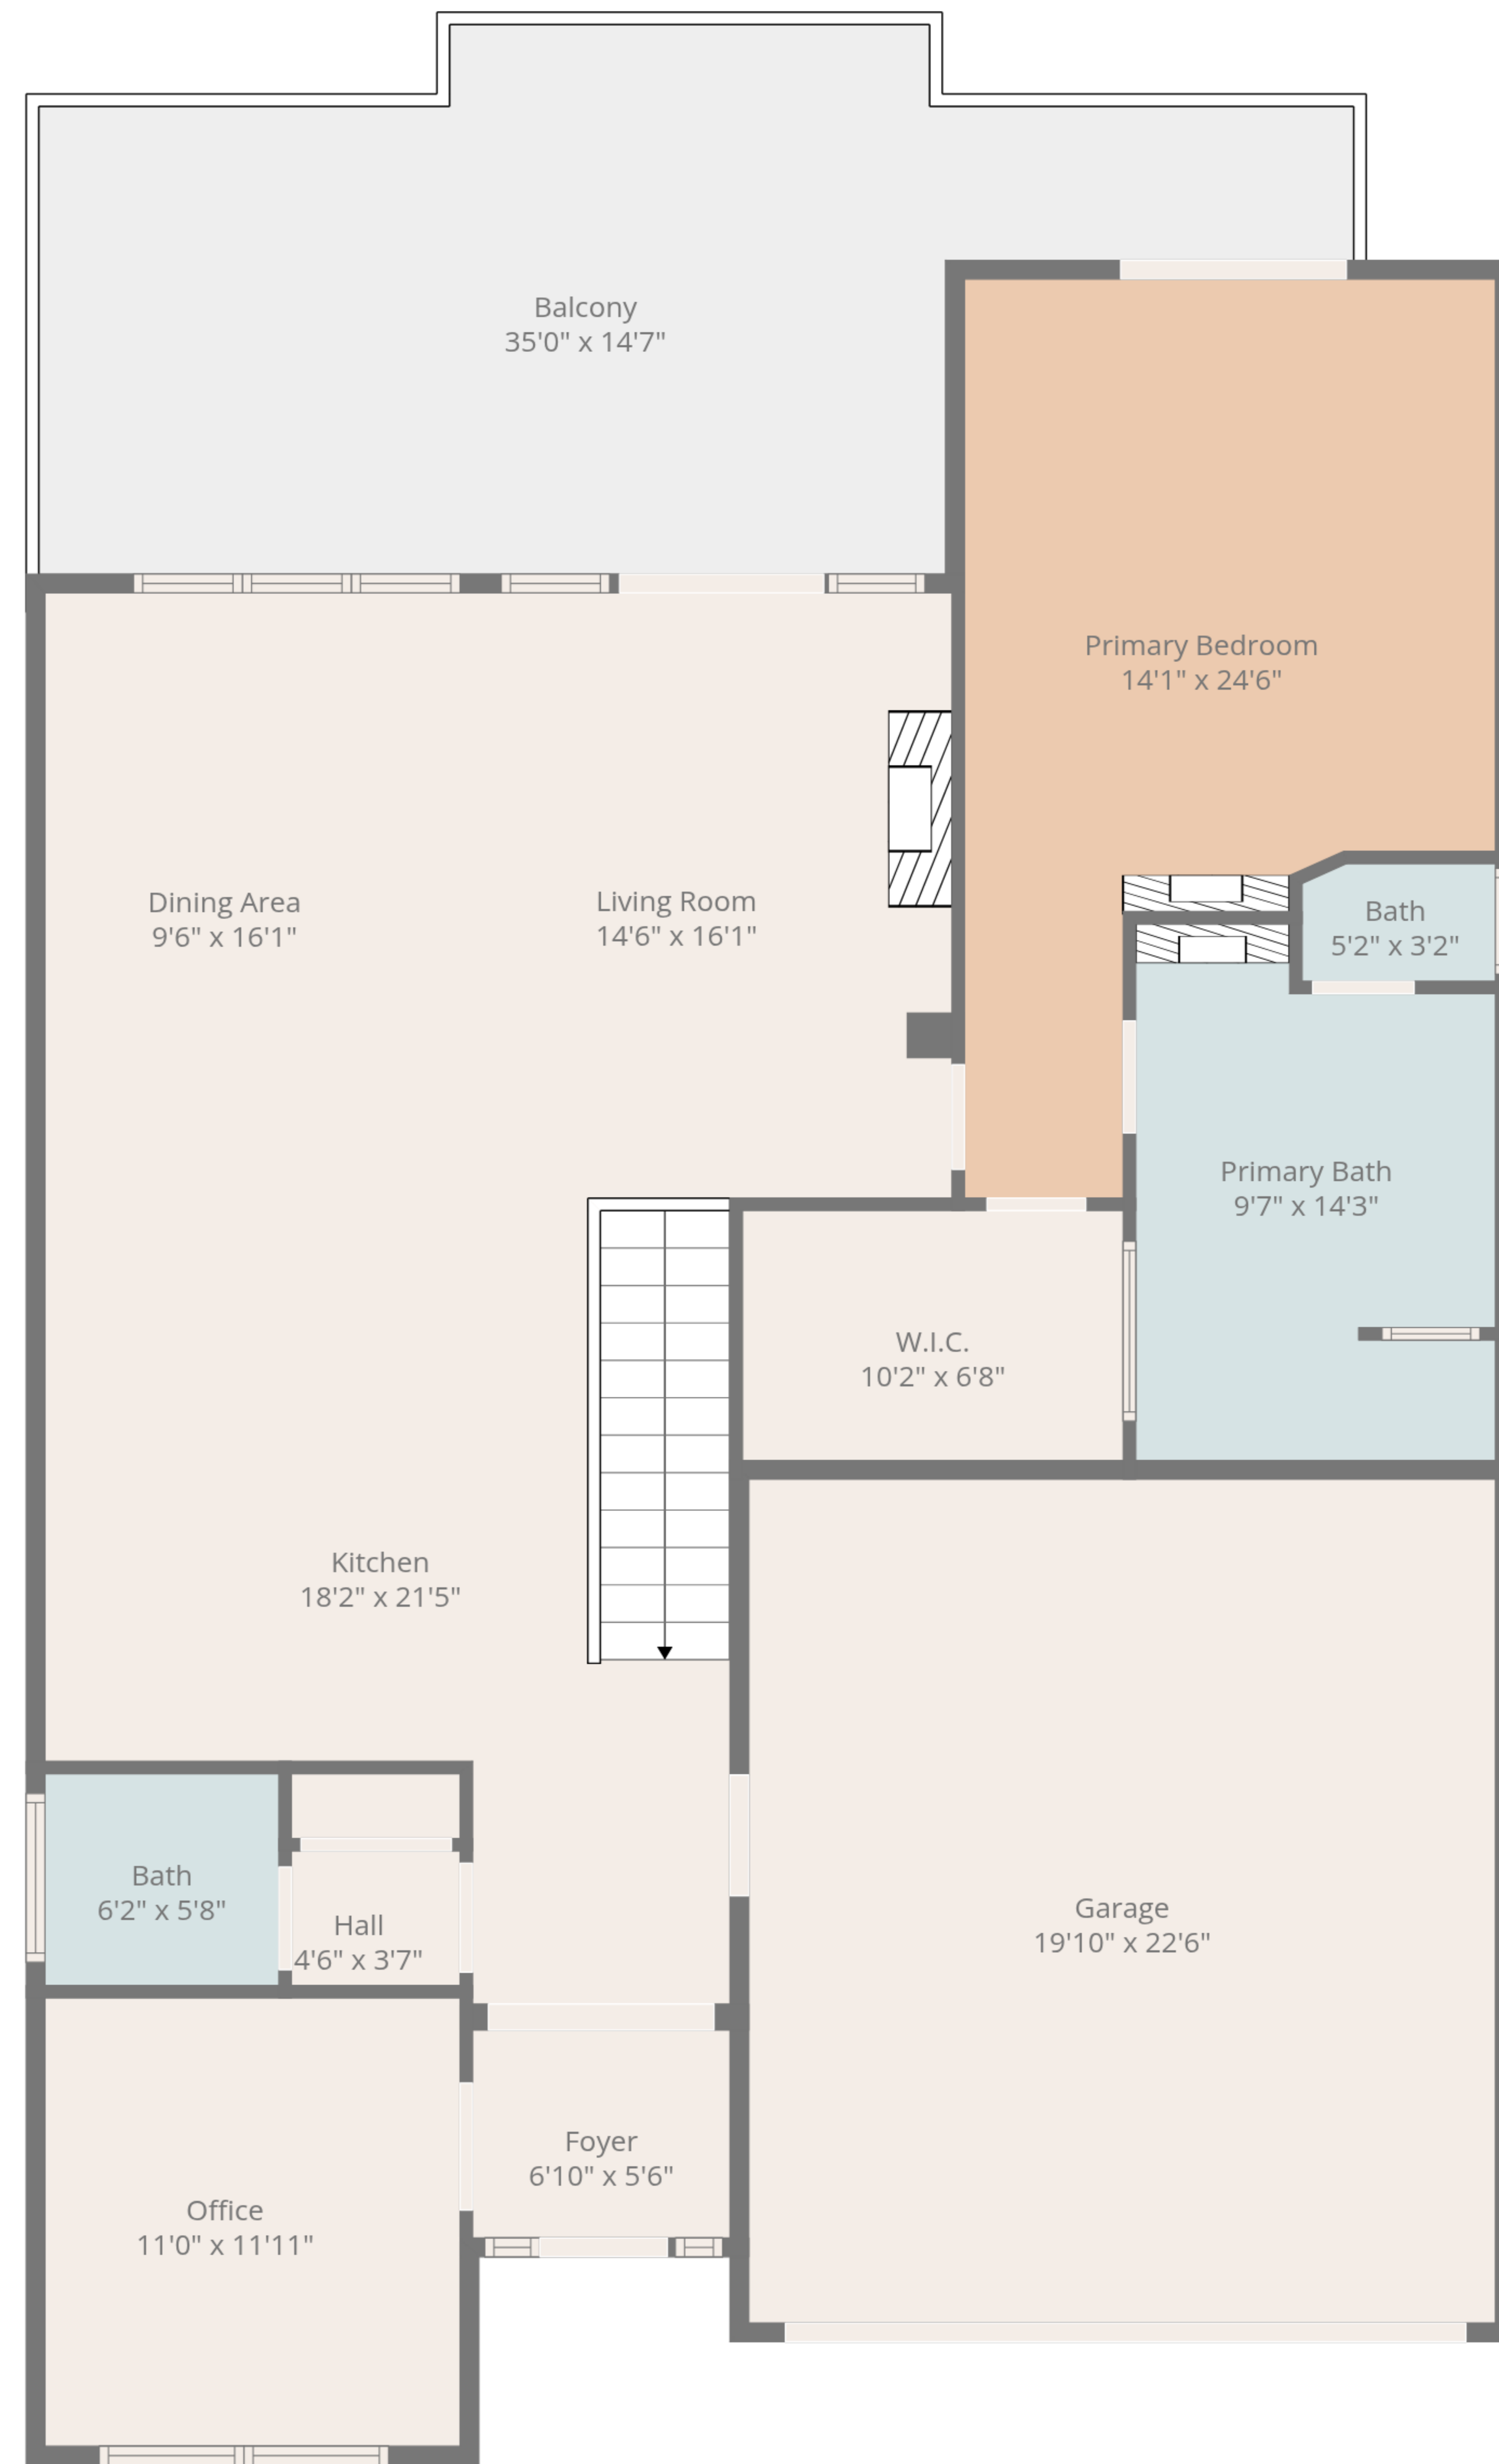

Total: 2812 sq. ft

Basement: 1363 sq. Ft, 1st Floor: 1449 sq. ft

Excluded Areas: Covered Patio: 313 sq. Ft, Fireplace: 15 sq. Ft, Garage: 446 sq. Ft,
Balcony: 373 sq. Ft, Walls: 212 sq. ft

Total: 2812 sq. ft

Basement: 1363 sq. Ft, 1st Floor: 1449 sq. ft

Excluded Areas: Covered Patio: 313 sq. Ft, Fireplace: 15 sq. Ft, Garage: 446 sq. Ft,
Balcony: 373 sq. Ft, Walls: 212 sq. ft

Basement

1st Floor

Total: 2812 sq. ft
 Basement: 1363 sq. Ft, 1st Floor: 1449 sq. ft
 Excluded Areas: Covered Patio: 313 sq. Ft, Fireplace: 15 sq. Ft, Garage: 446 sq. Ft,
 Balcony: 373 sq. Ft, Walls: 212 sq. ft