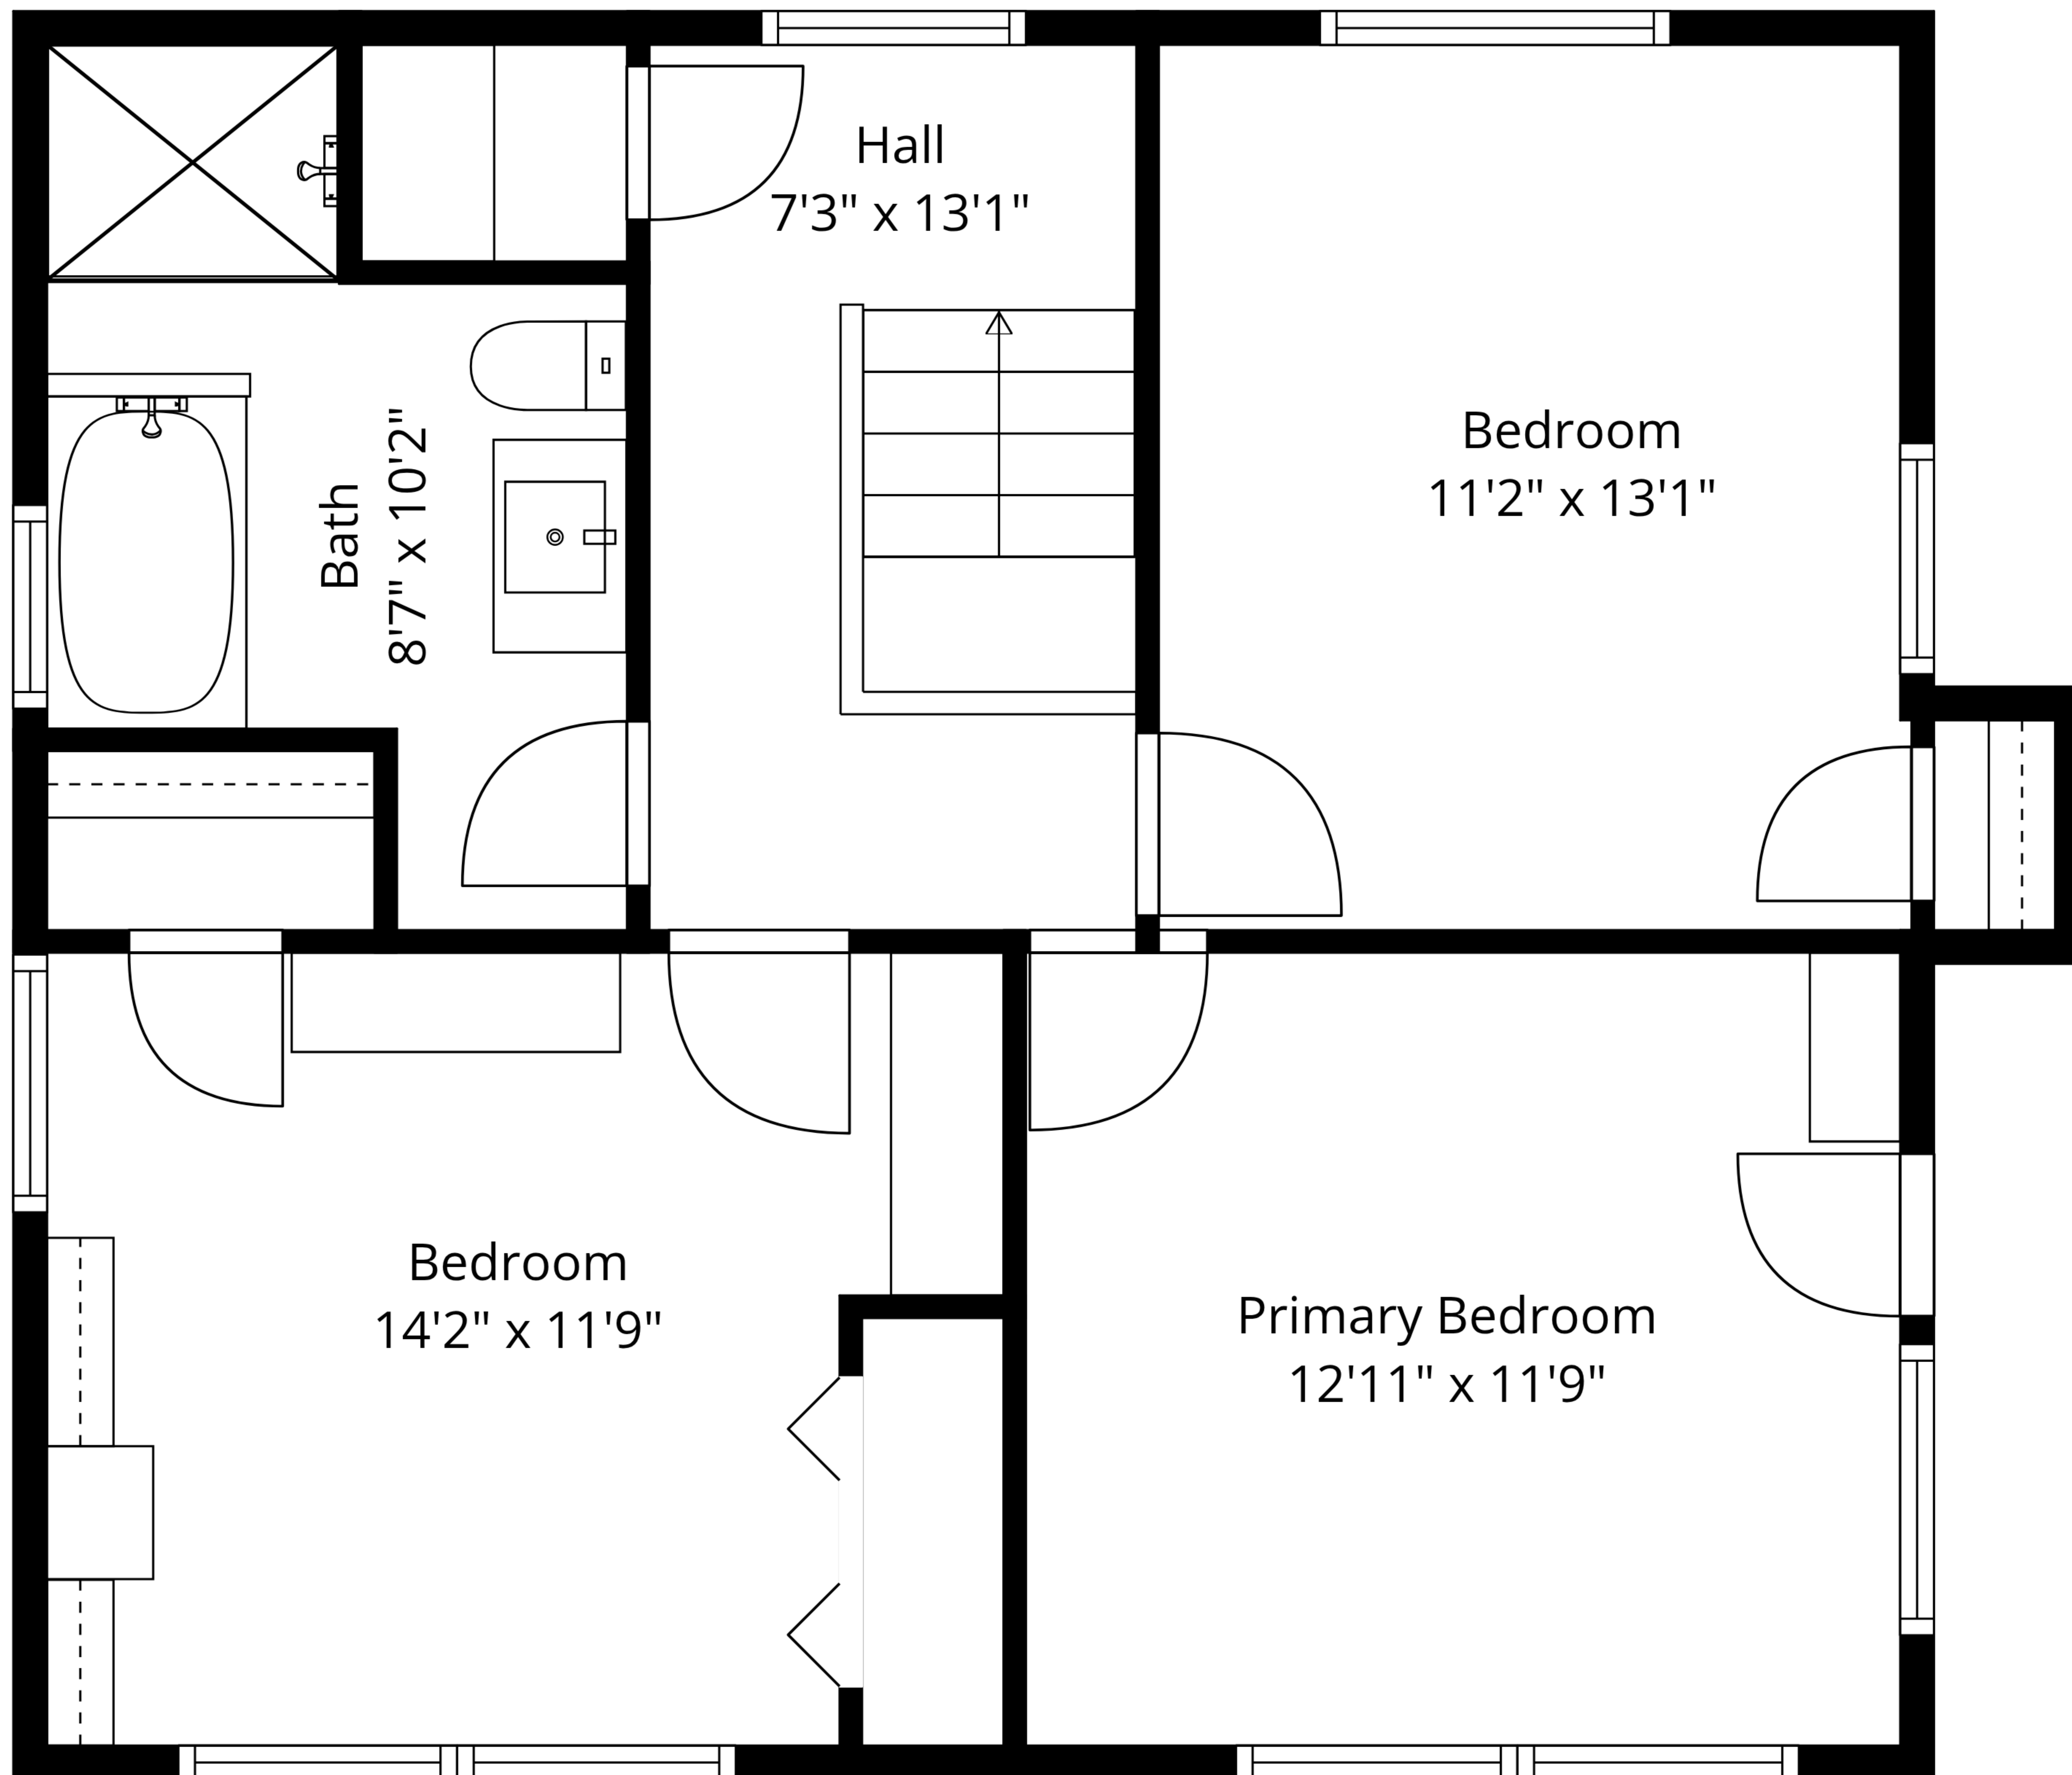

TOTAL: 2362 sq. ft

1st floor: 340 sq. ft, 2nd floor: 824 sq. ft, 3rd floor: 699 sq. ft, 4th floor: 499 sq. ft

EXCLUDED AREAS: UTILITY: 337 sq. ft, PORCH: 34 sq. ft, DECK: 232 sq. ft,

WALLS: 227 sq. ft

TOTAL: 2362 sq. ft

1st floor: 340 sq. ft, 2nd floor: 824 sq. ft, 3rd floor: 699 sq. ft, 4th floor: 499 sq. ft
 EXCLUDED AREAS: UTILITY: 337 sq. ft, PORCH: 34 sq. ft, DECK: 232 sq. ft,
 WALLS: 227 sq. ft

TOTAL: 2362 sq. ft

1st floor: 340 sq. ft, 2nd floor: 824 sq. ft, 3rd floor: 699 sq. ft, 4th floor: 499 sq. ft
 EXCLUDED AREAS: UTILITY: 337 sq. ft, PORCH: 34 sq. ft, DECK: 232 sq. ft,
 WALLS: 227 sq. ft

Measurements Are Approximate - Deemed Highly Reliable But Not Guaranteed