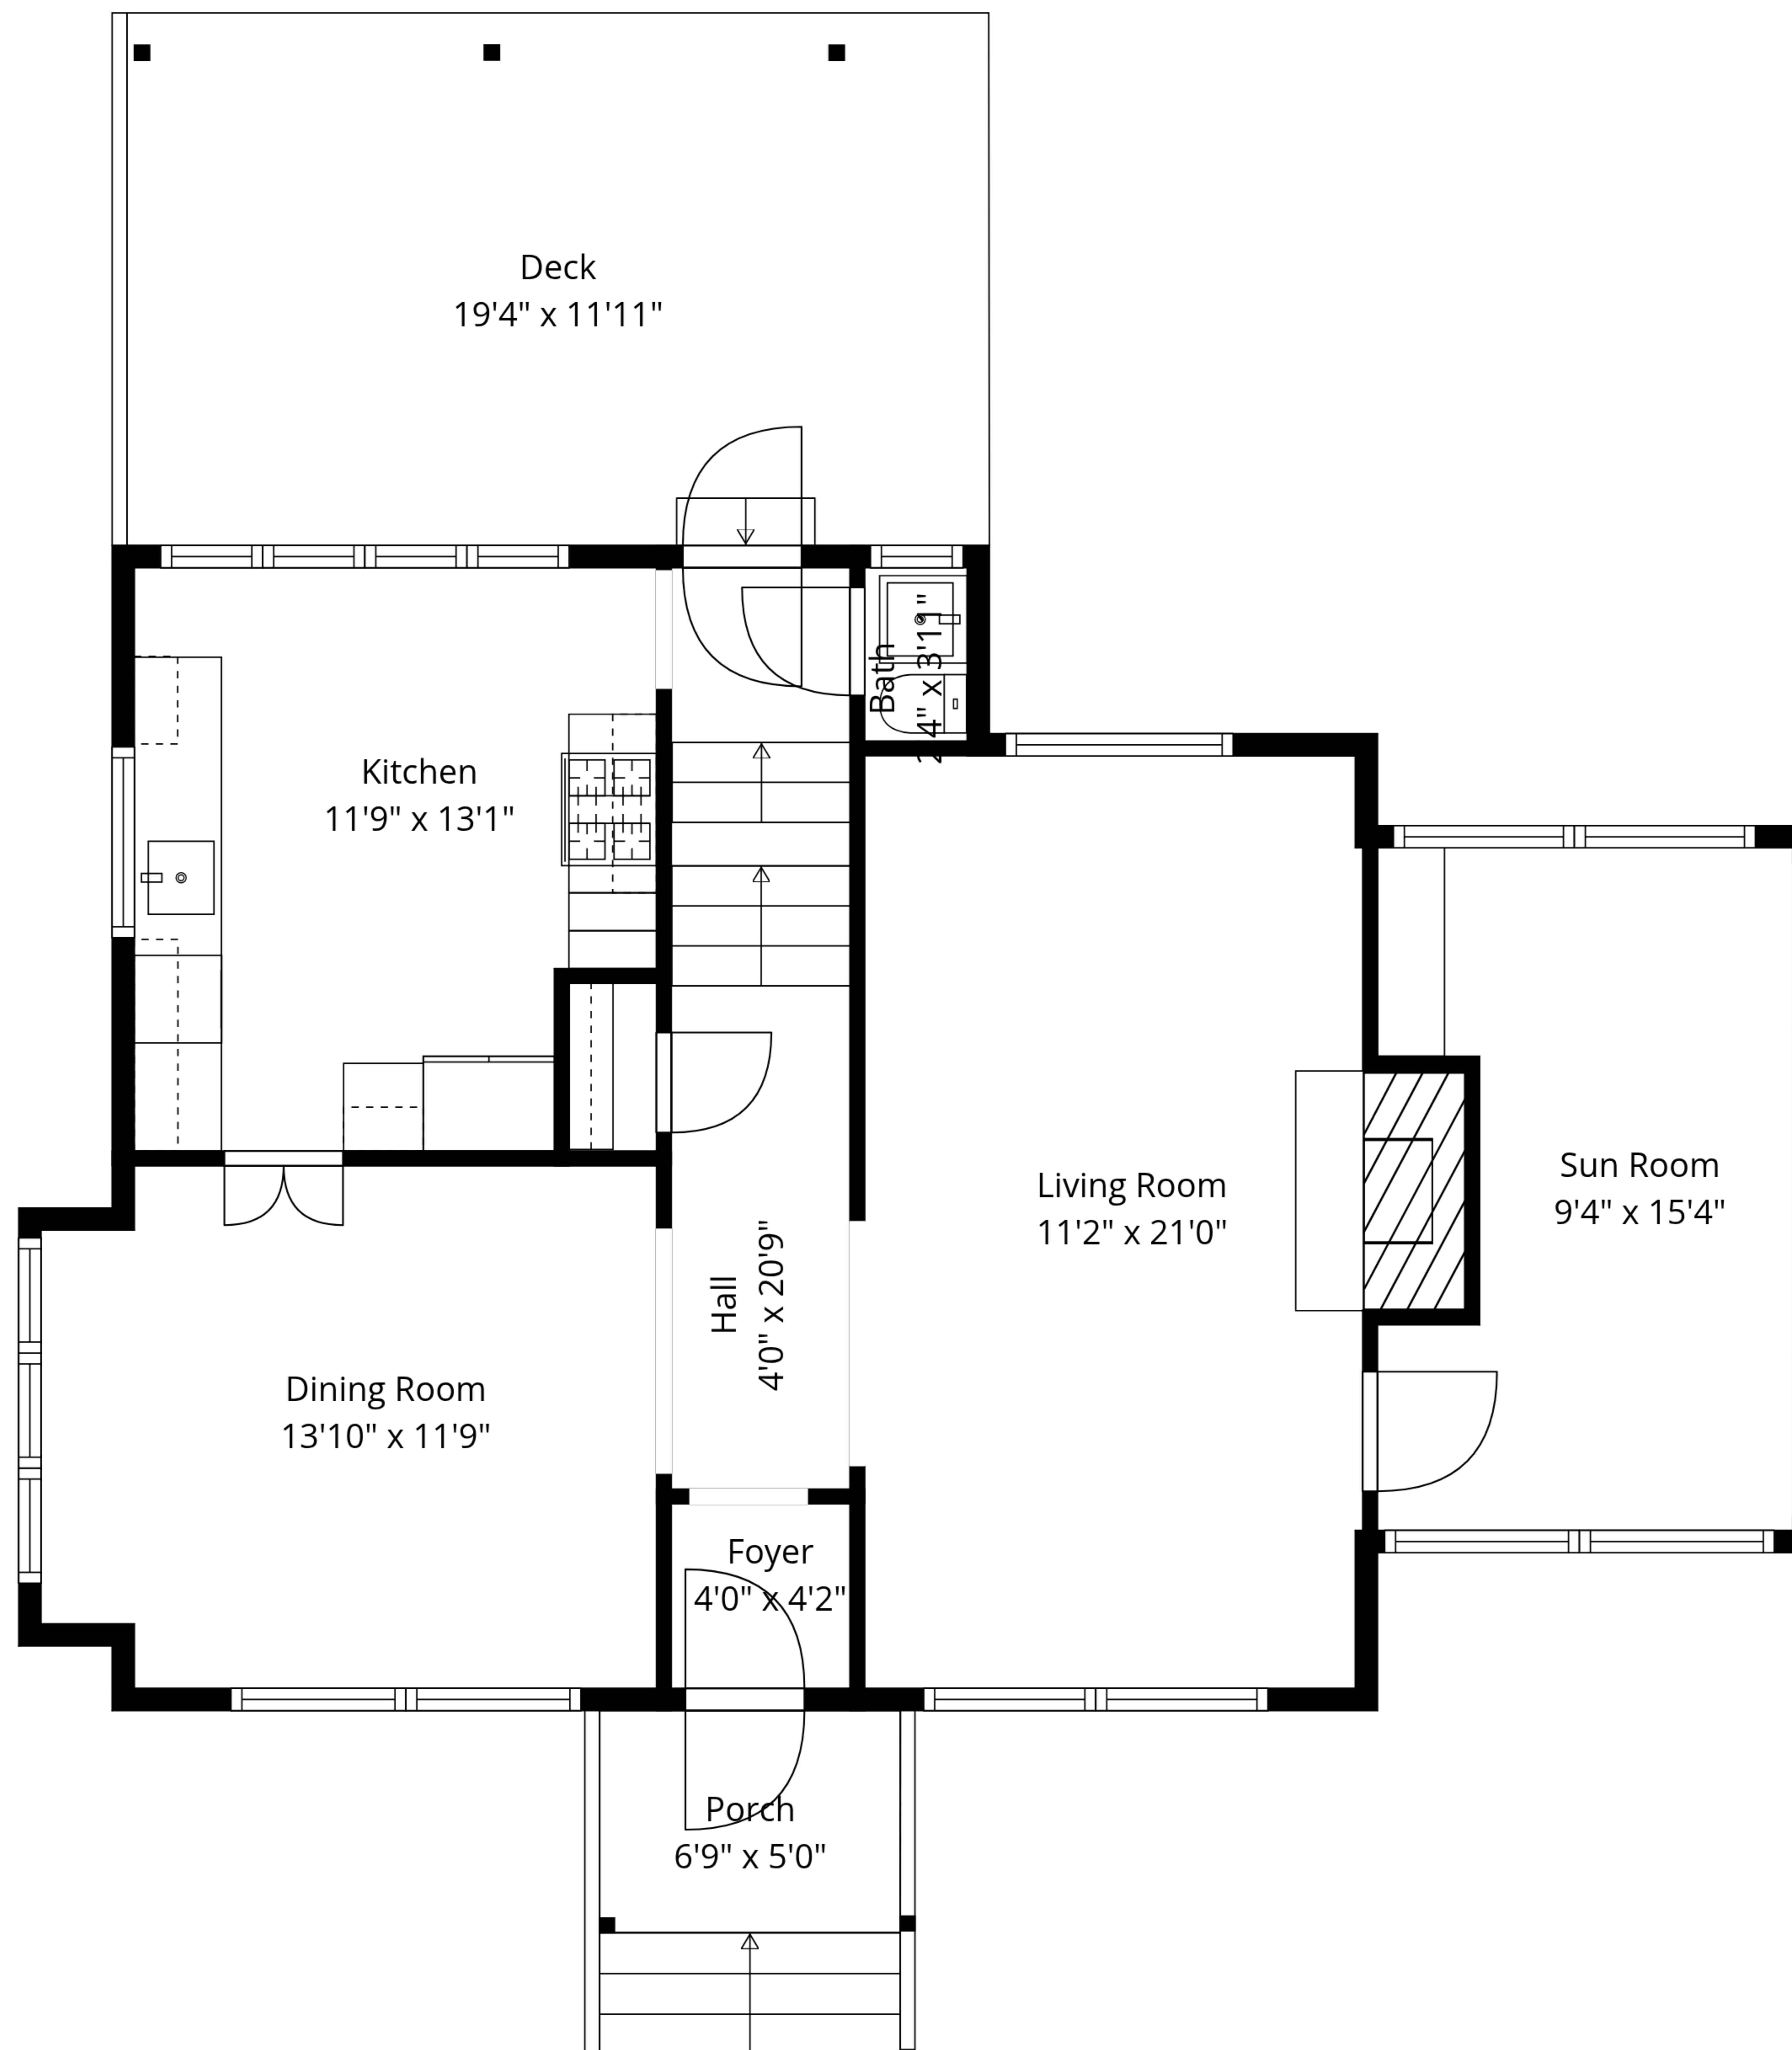

TOTAL: 2362 sq. ft

1st floor: 340 sq. ft, 2nd floor: 824 sq. ft, 3rd floor: 699 sq. ft, 4th floor: 499 sq. ft

EXCLUDED AREAS: UTILITY: 337 sq. ft, PORCH: 34 sq. ft, DECK: 232 sq. ft,

WALLS: 227 sq. ft

TOTAL: 2362 sq. ft

1st floor: 340 sq. ft, 2nd floor: 824 sq. ft, 3rd floor: 699 sq. ft, 4th floor: 499 sq. ft
 EXCLUDED AREAS: UTILITY: 337 sq. ft, PORCH: 34 sq. ft, DECK: 232 sq. ft,
 WALLS: 227 sq. ft

TOTAL: 2362 sq. ft

1st floor: 340 sq. ft, 2nd floor: 824 sq. ft, 3rd floor: 699 sq. ft, 4th floor: 499 sq. ft
 EXCLUDED AREAS: UTILITY: 337 sq. ft, PORCH: 34 sq. ft, DECK: 232 sq. ft,
 WALLS: 227 sq. ft

Measurements Are Approximate - Deemed Highly Reliable But Not Guaranteed