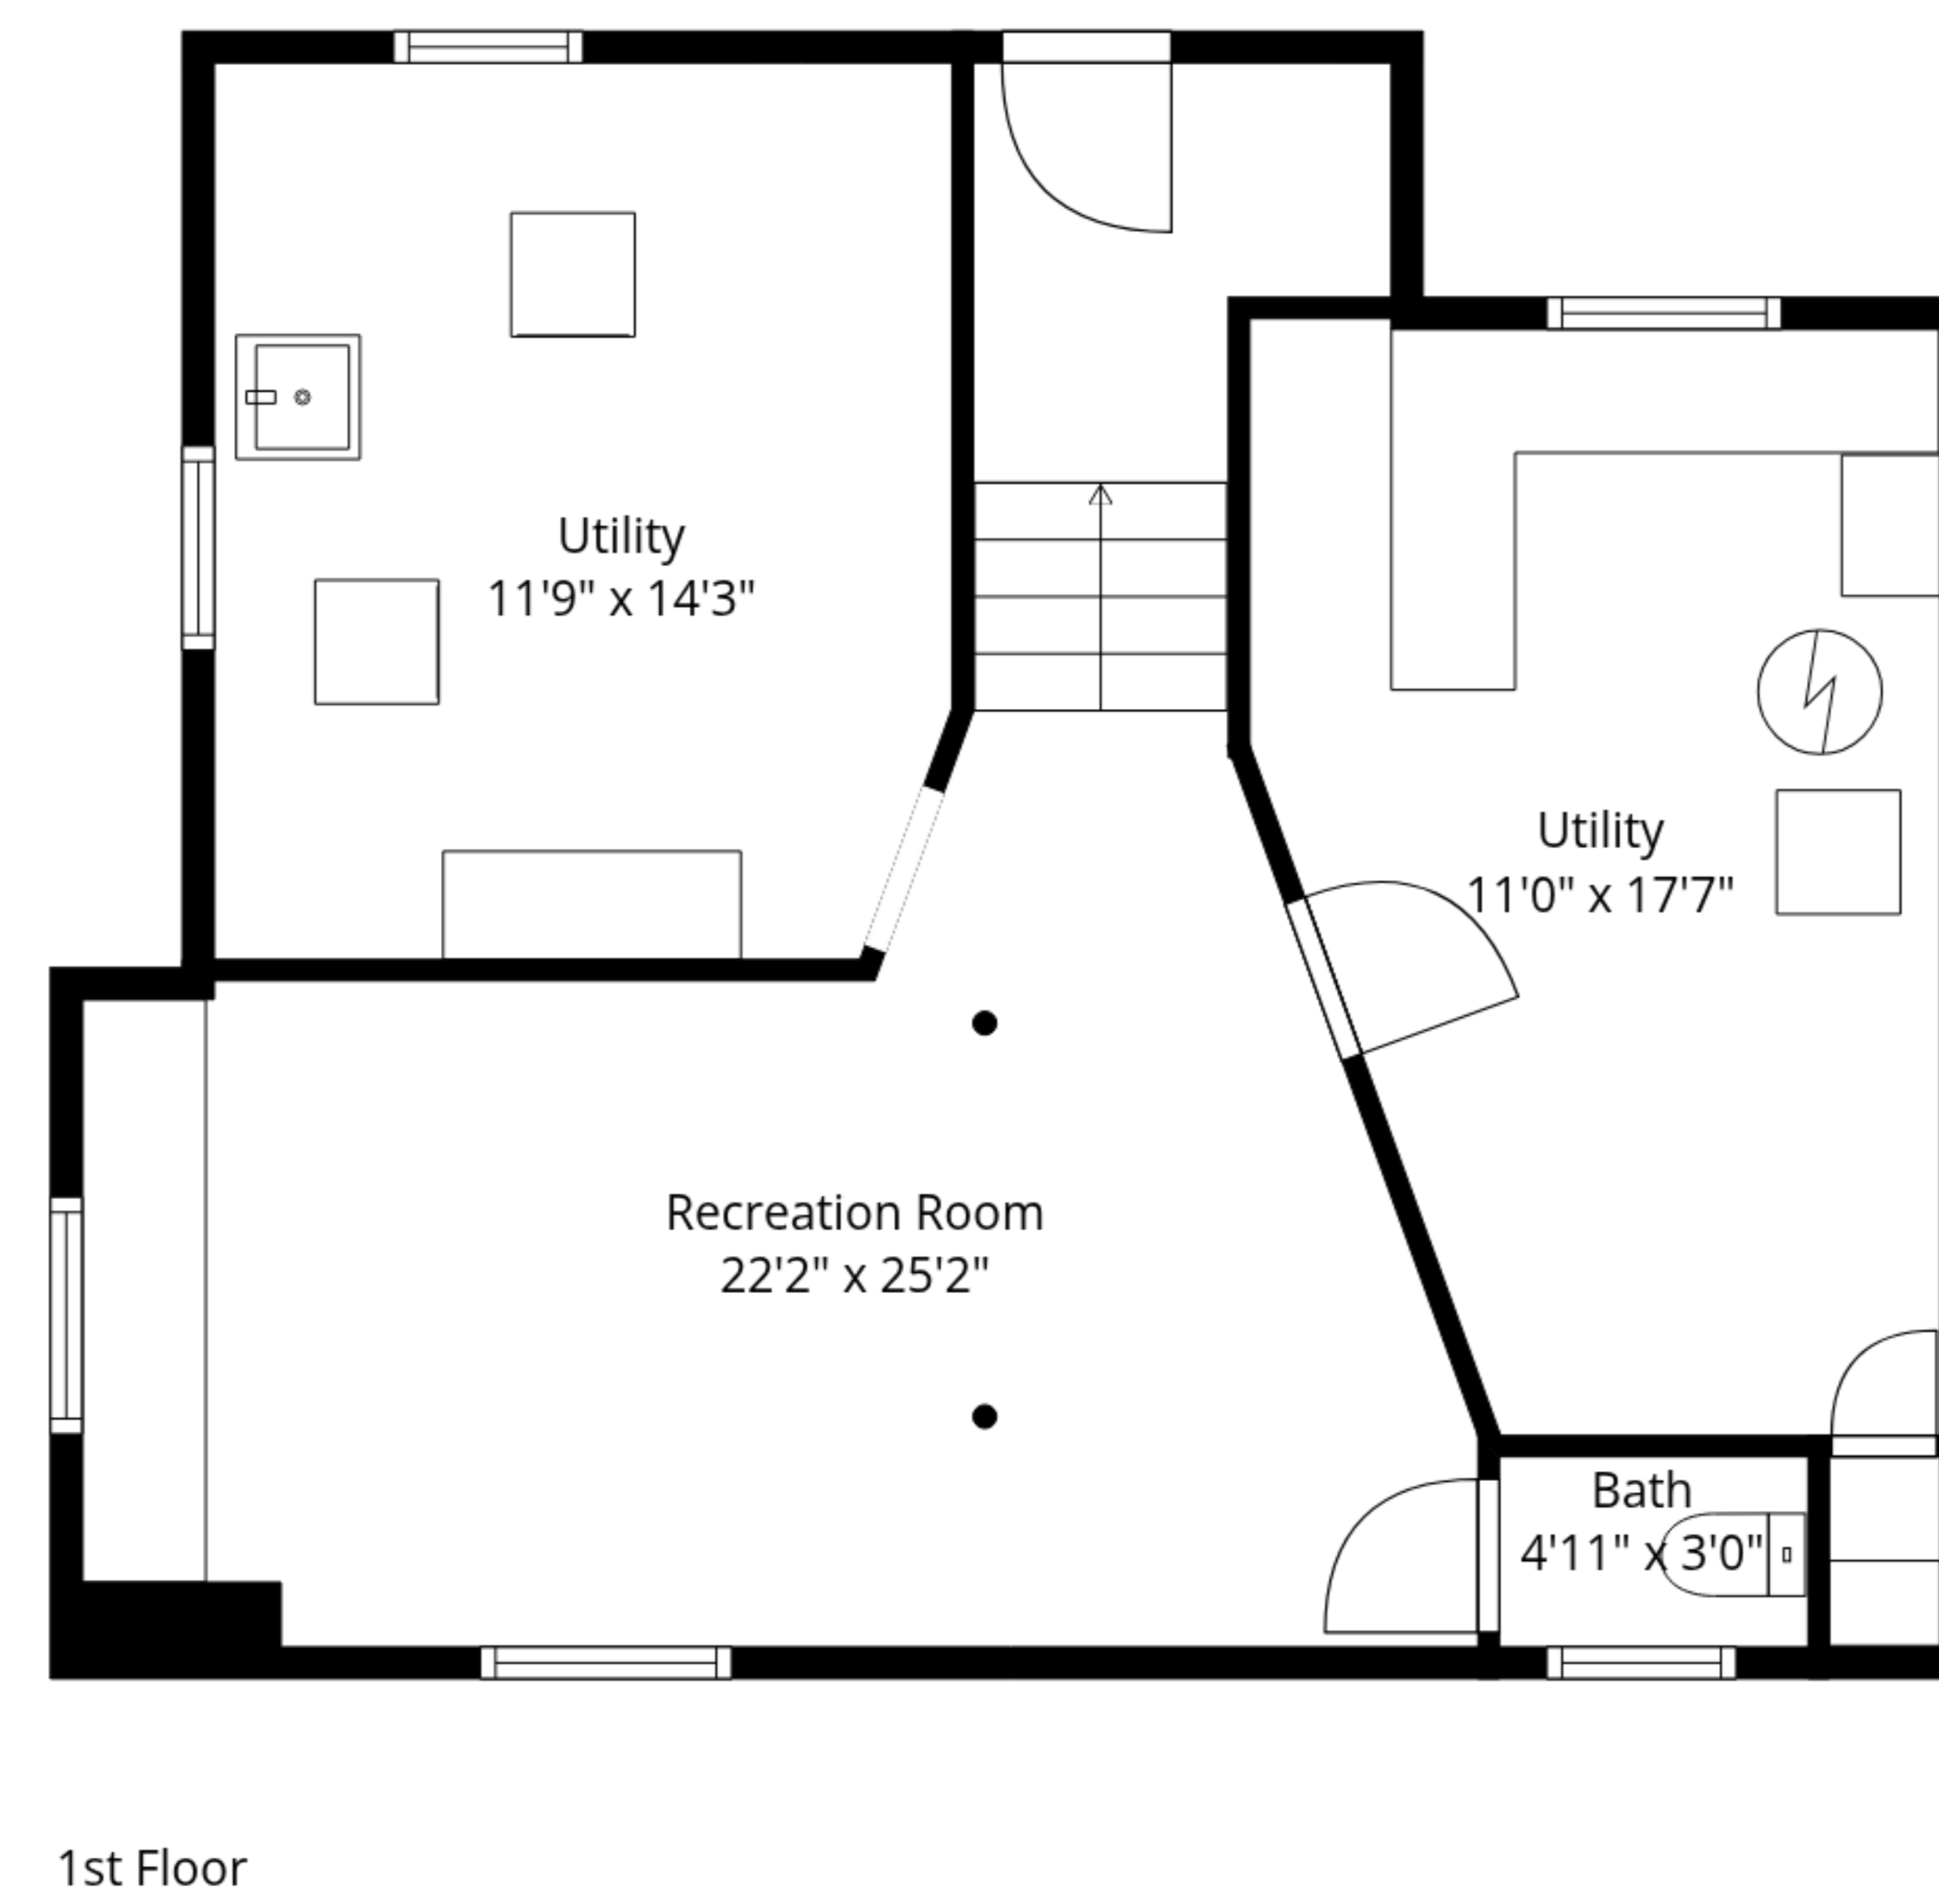

TOTAL: 2362 sq. ft

1st floor: 340 sq. ft, 2nd floor: 824 sq. ft, 3rd floor: 699 sq. ft, 4th floor: 499 sq. ft

EXCLUDED AREAS: UTILITY: 337 sq. ft, PORCH: 34 sq. ft, DECK: 232 sq. ft,

WALLS: 227 sq. ft

TOTAL: 2362 sq. ft

1st floor: 340 sq. ft, 2nd floor: 824 sq. ft, 3rd floor: 699 sq. ft, 4th floor: 499 sq. ft
 EXCLUDED AREAS: UTILITY: 337 sq. ft, PORCH: 34 sq. ft, DECK: 232 sq. ft,
 WALLS: 227 sq. ft

TOTAL: 2362 sq. ft

1st floor: 340 sq. ft, 2nd floor: 824 sq. ft, 3rd floor: 699 sq. ft, 4th floor: 499 sq. ft
 EXCLUDED AREAS: UTILITY: 337 sq. ft, PORCH: 34 sq. ft, DECK: 232 sq. ft,
 WALLS: 227 sq. ft

Measurements Are Approximate - Deemed Highly Reliable But Not Guaranteed