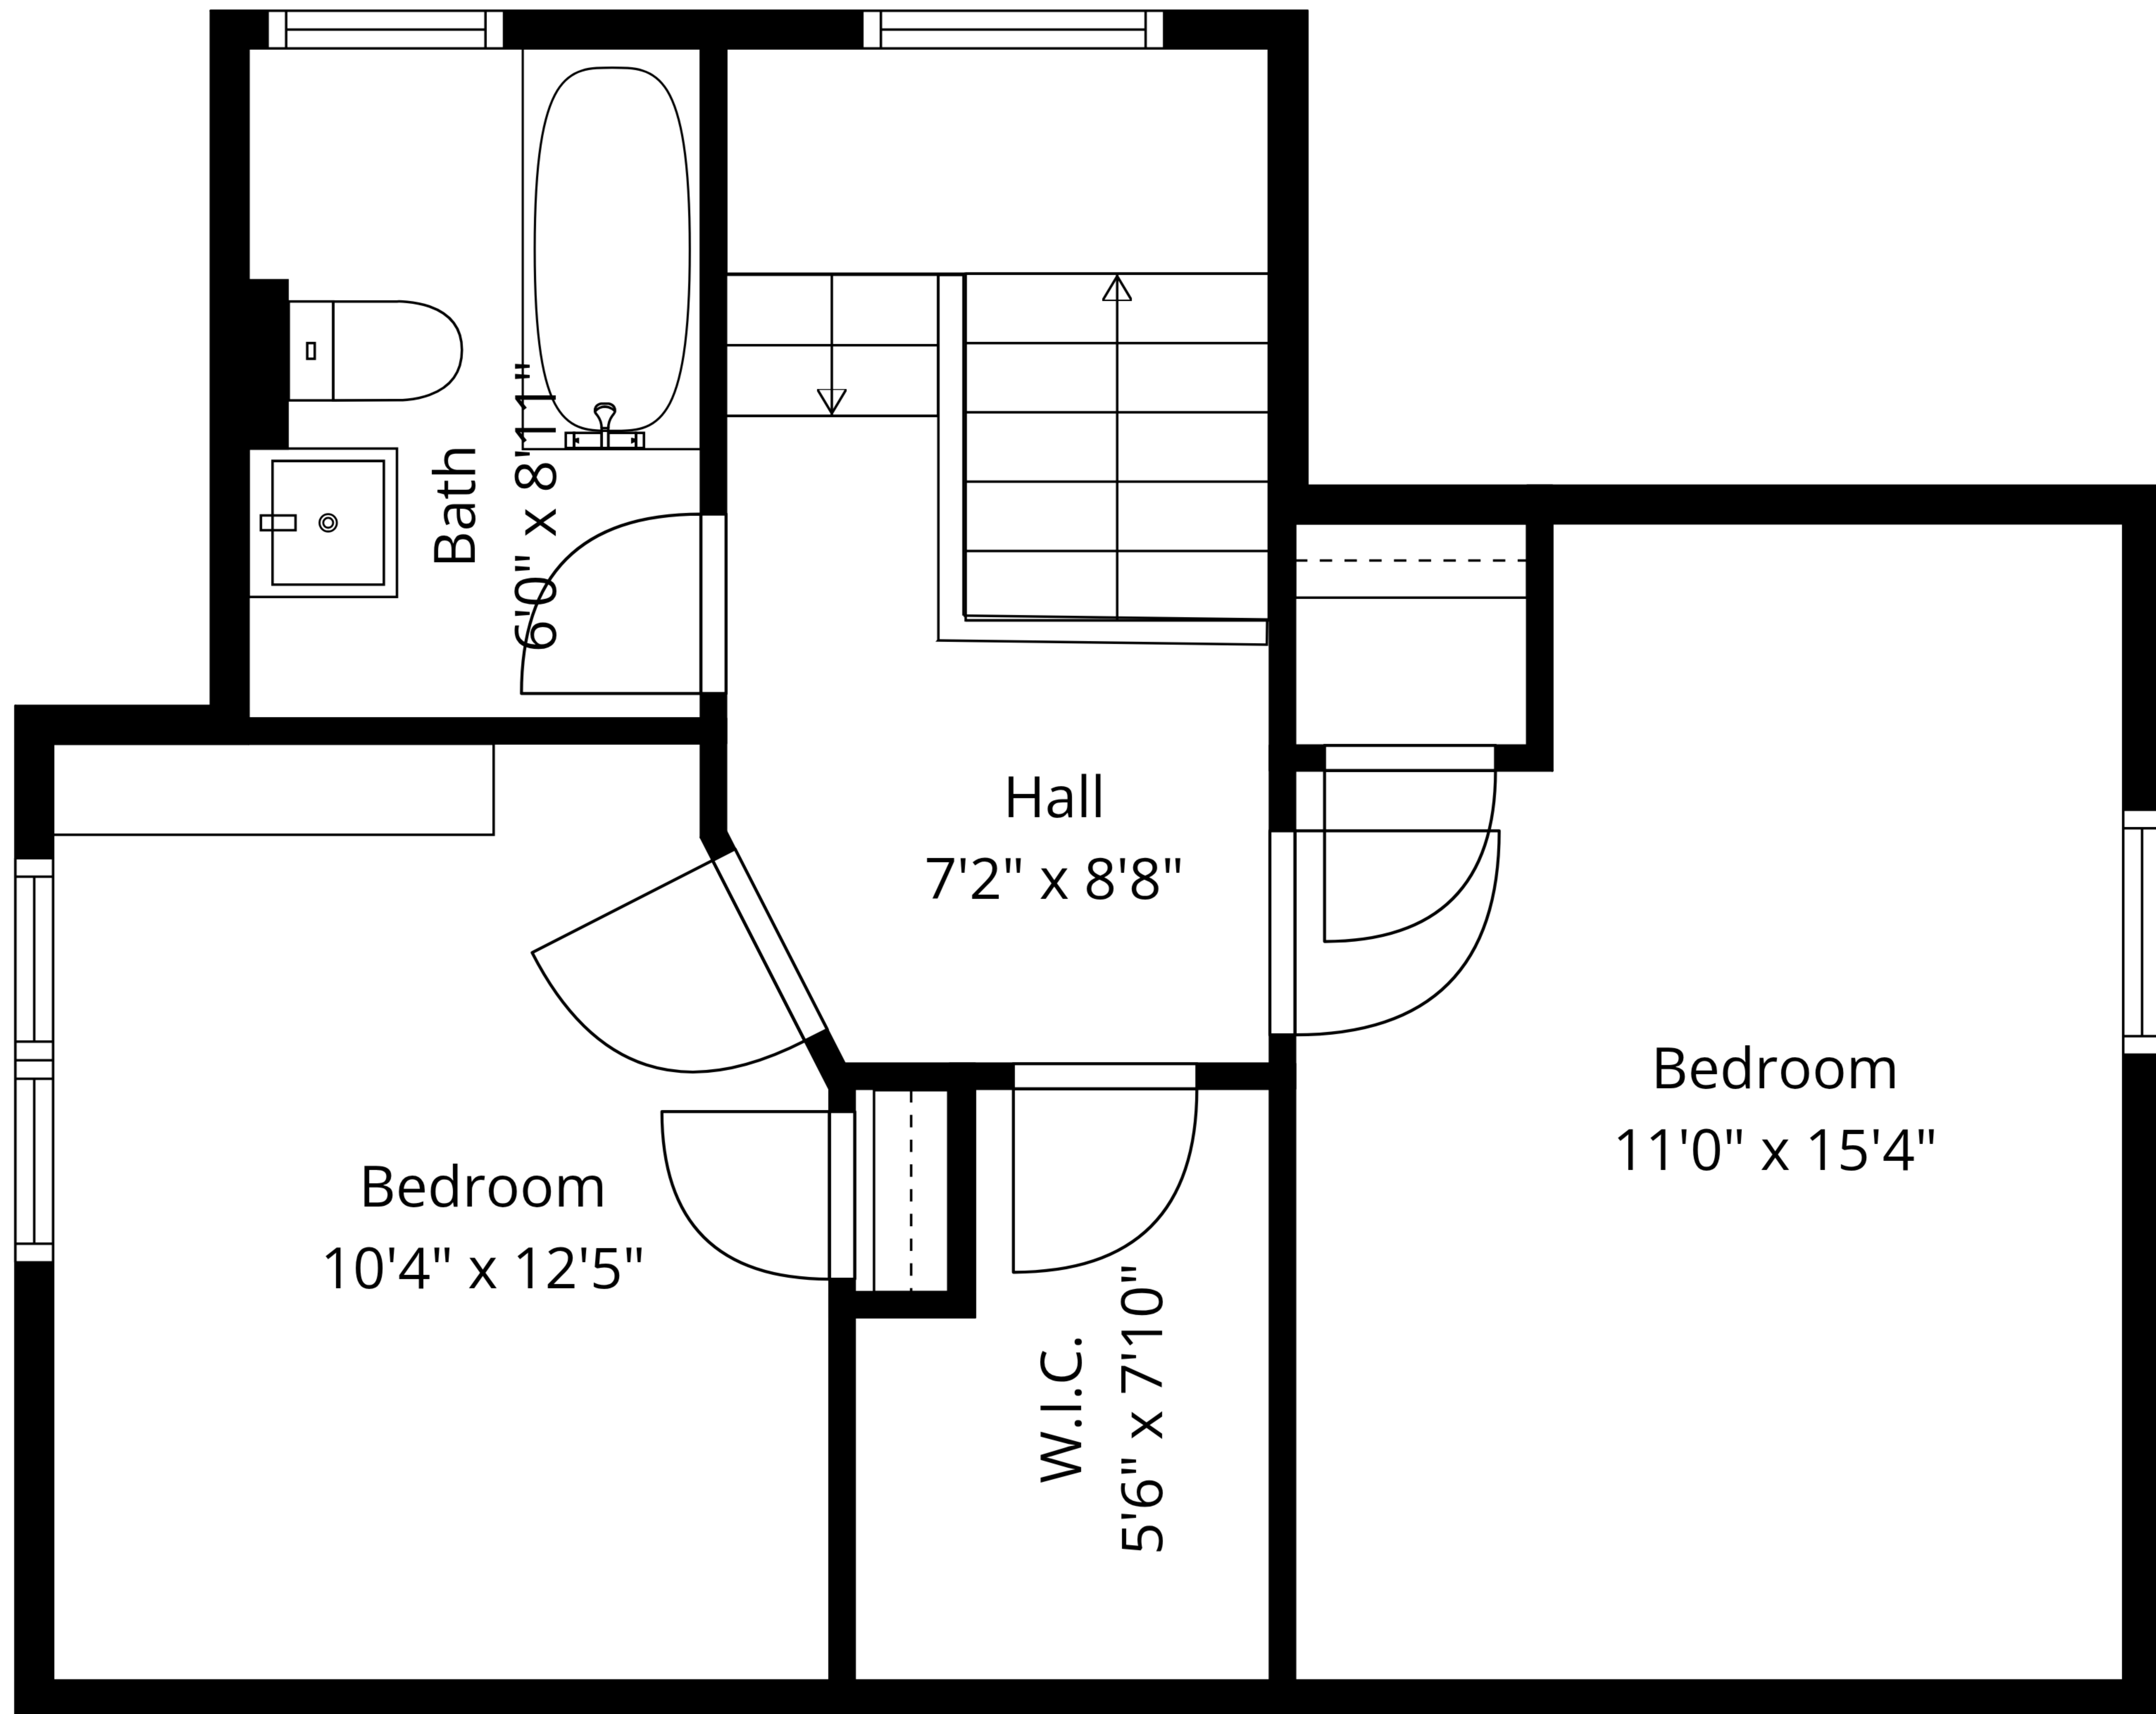

TOTAL: 2362 sq. ft

1st floor: 340 sq. ft, 2nd floor: 824 sq. ft, 3rd floor: 699 sq. ft, 4th floor: 499 sq. ft

EXCLUDED AREAS: UTILITY: 337 sq. ft, PORCH: 34 sq. ft, DECK: 232 sq. ft,

WALLS: 227 sq. ft

TOTAL: 2362 sq. ft

1st floor: 340 sq. ft, 2nd floor: 824 sq. ft, 3rd floor: 699 sq. ft, 4th floor: 499 sq. ft
 EXCLUDED AREAS: UTILITY: 337 sq. ft, PORCH: 34 sq. ft, DECK: 232 sq. ft,
 WALLS: 227 sq. ft

TOTAL: 2362 sq. ft

1st floor: 340 sq. ft, 2nd floor: 824 sq. ft, 3rd floor: 699 sq. ft, 4th floor: 499 sq. ft
 EXCLUDED AREAS: UTILITY: 337 sq. ft, PORCH: 34 sq. ft, DECK: 232 sq. ft,
 WALLS: 227 sq. ft

Measurements Are Approximate - Deemed Highly Reliable But Not Guaranteed