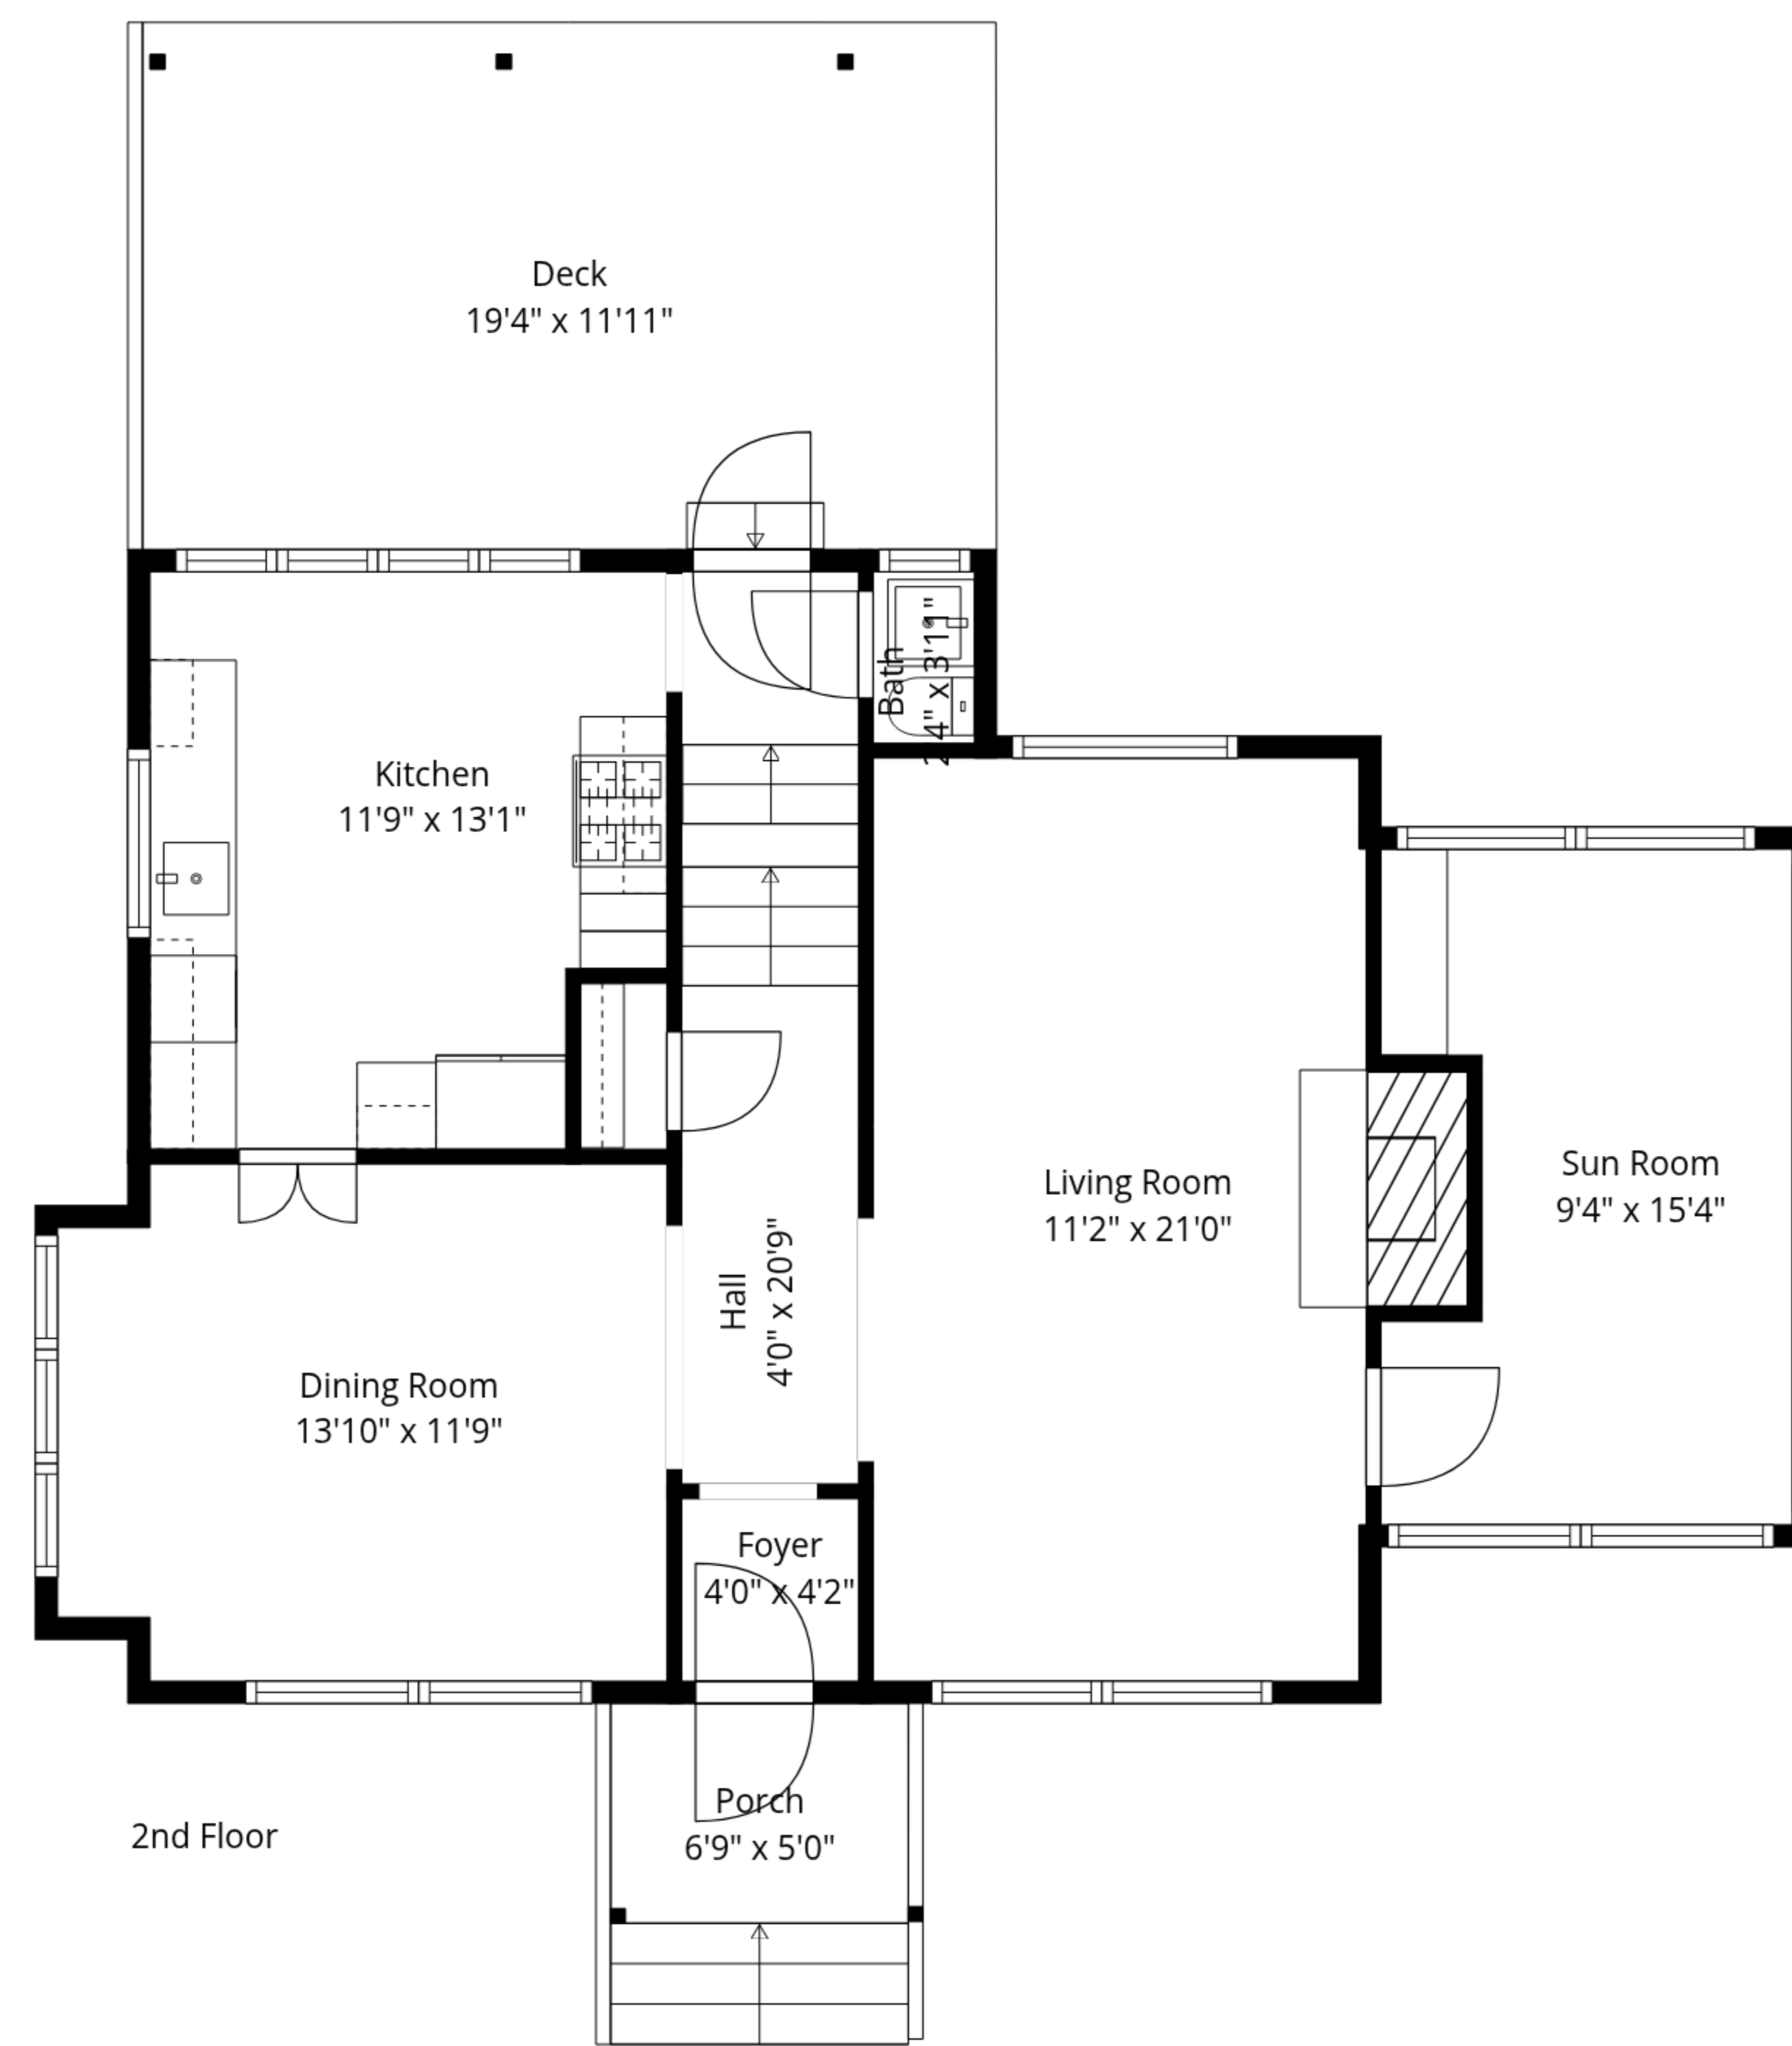

TOTAL: 2362 sq. ft

1st floor: 340 sq. ft, 2nd floor: 824 sq. ft, 3rd floor: 699 sq. ft, 4th floor: 499 sq. ft

EXCLUDED AREAS: UTILITY: 337 sq. ft, PORCH: 34 sq. ft, DECK: 232 sq. ft,

WALLS: 227 sq. ft

TOTAL: 2362 sq. ft

1st floor: 340 sq. ft, 2nd floor: 824 sq. ft, 3rd floor: 699 sq. ft, 4th floor: 499 sq. ft
 EXCLUDED AREAS: UTILITY: 337 sq. ft, PORCH: 34 sq. ft, DECK: 232 sq. ft,
 WALLS: 227 sq. ft

TOTAL: 2362 sq. ft

1st floor: 340 sq. ft, 2nd floor: 824 sq. ft, 3rd floor: 699 sq. ft, 4th floor: 499 sq. ft
 EXCLUDED AREAS: UTILITY: 337 sq. ft, PORCH: 34 sq. ft, DECK: 232 sq. ft,
 WALLS: 227 sq. ft

Measurements Are Approximate - Deemed Highly Reliable But Not Guaranteed