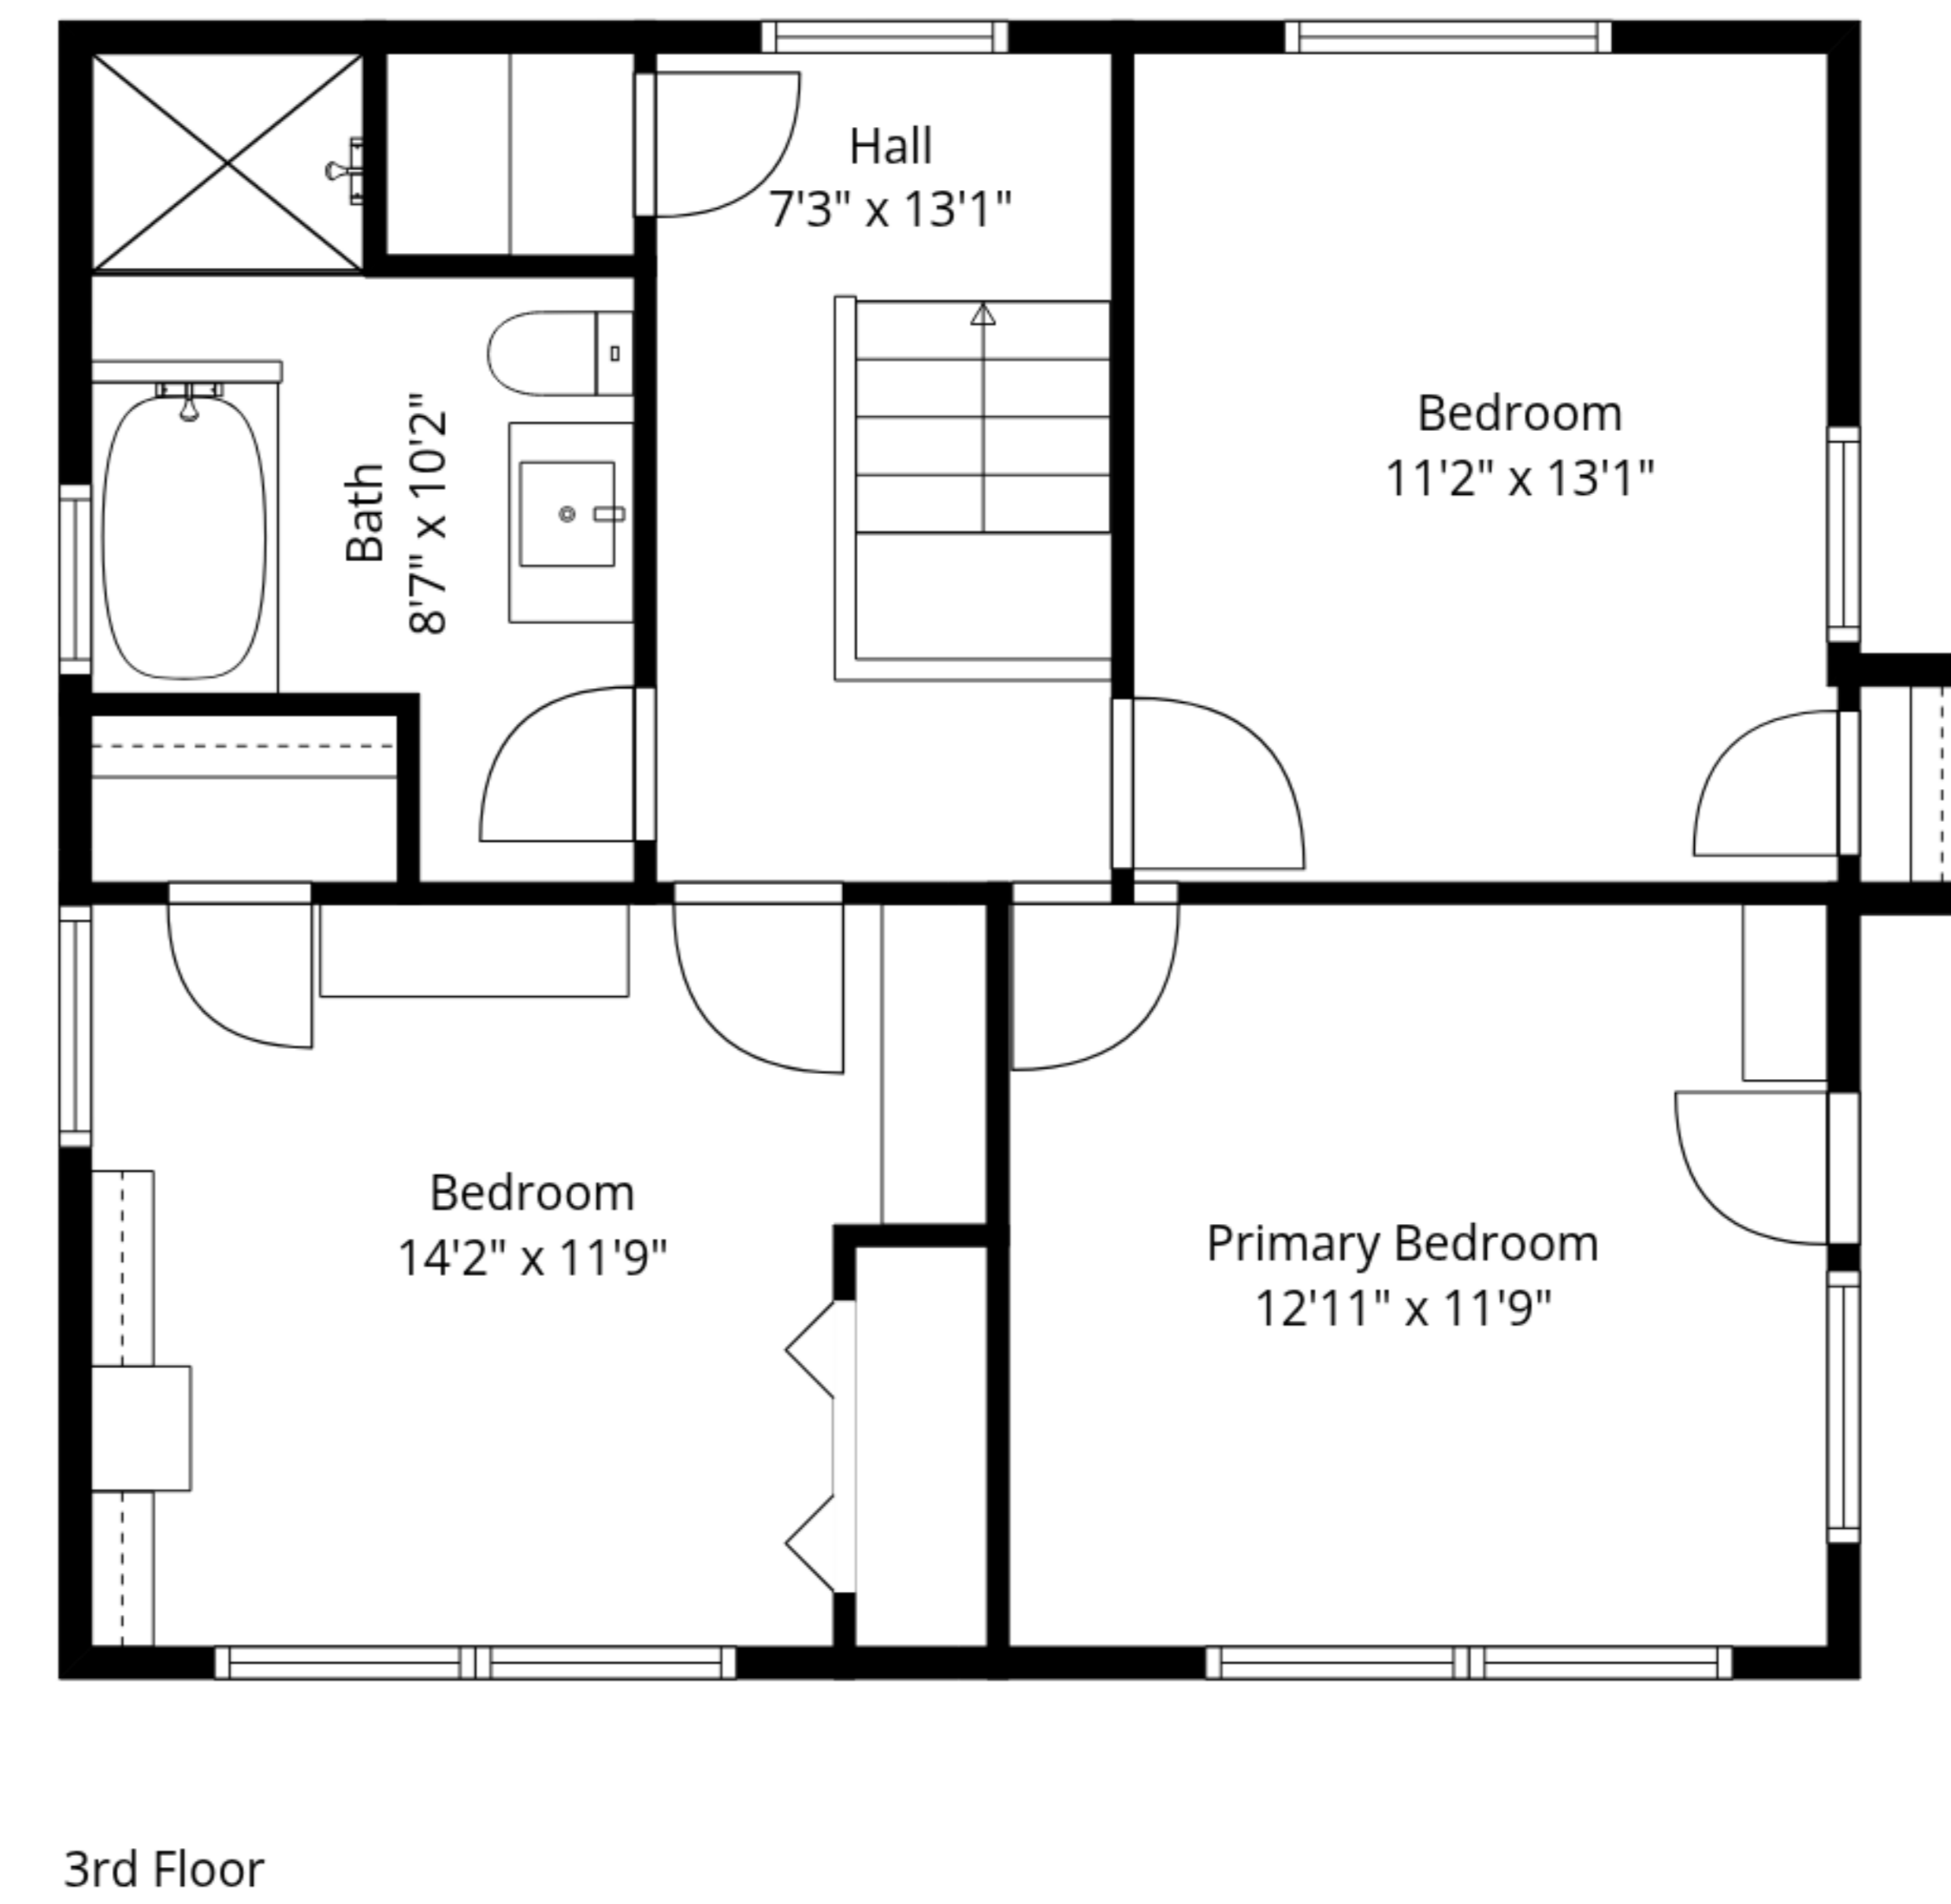

TOTAL: 2362 sq. ft

1st floor: 340 sq. ft, 2nd floor: 824 sq. ft, 3rd floor: 699 sq. ft, 4th floor: 499 sq. ft

EXCLUDED AREAS: UTILITY: 337 sq. ft, PORCH: 34 sq. ft, DECK: 232 sq. ft,

WALLS: 227 sq. ft

TOTAL: 2362 sq. ft

1st floor: 340 sq. ft, 2nd floor: 824 sq. ft, 3rd floor: 699 sq. ft, 4th floor: 499 sq. ft
 EXCLUDED AREAS: UTILITY: 337 sq. ft, PORCH: 34 sq. ft, DECK: 232 sq. ft,
 WALLS: 227 sq. ft

TOTAL: 2362 sq. ft

1st floor: 340 sq. ft, 2nd floor: 824 sq. ft, 3rd floor: 699 sq. ft, 4th floor: 499 sq. ft
 EXCLUDED AREAS: UTILITY: 337 sq. ft, PORCH: 34 sq. ft, DECK: 232 sq. ft,
 WALLS: 227 sq. ft

Measurements Are Approximate - Deemed Highly Reliable But Not Guaranteed