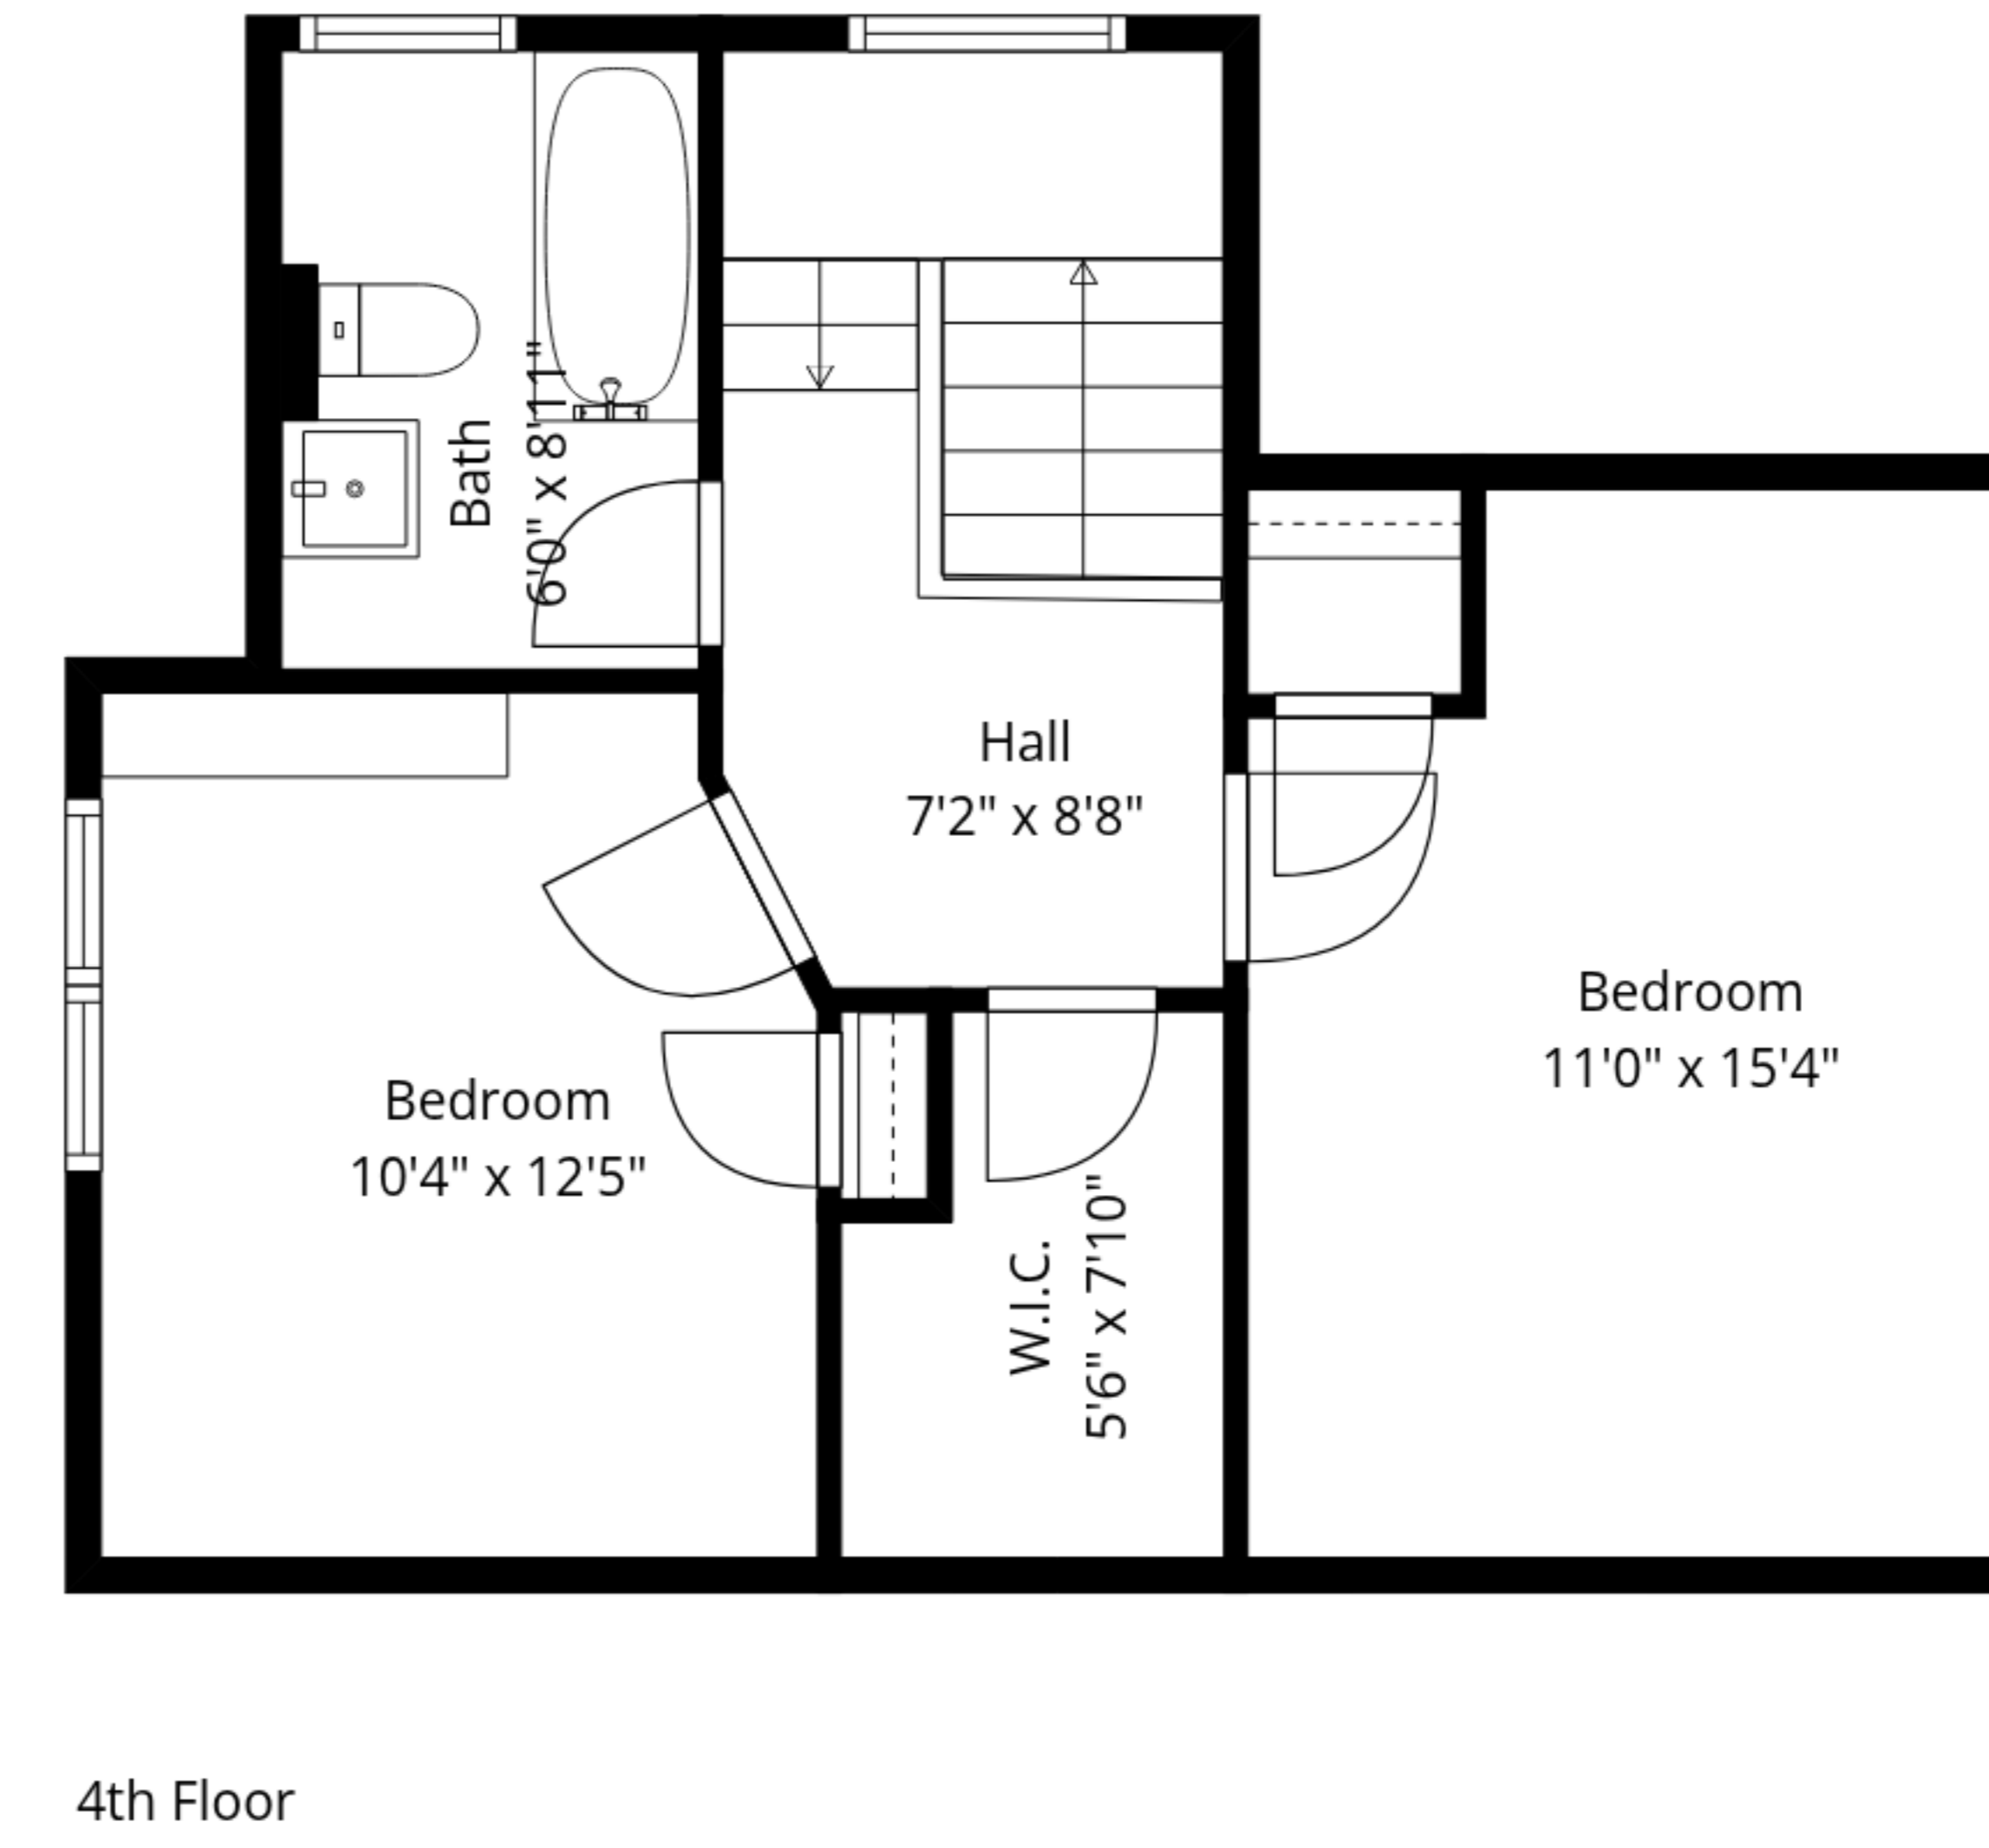

TOTAL: 2362 sq. ft

1st floor: 340 sq. ft, 2nd floor: 824 sq. ft, 3rd floor: 699 sq. ft, 4th floor: 499 sq. ft

EXCLUDED AREAS: UTILITY: 337 sq. ft, PORCH: 34 sq. ft, DECK: 232 sq. ft,

WALLS: 227 sq. ft

TOTAL: 2362 sq. ft

1st floor: 340 sq. ft, 2nd floor: 824 sq. ft, 3rd floor: 699 sq. ft, 4th floor: 499 sq. ft
 EXCLUDED AREAS: UTILITY: 337 sq. ft, PORCH: 34 sq. ft, DECK: 232 sq. ft,
 WALLS: 227 sq. ft

TOTAL: 2362 sq. ft

1st floor: 340 sq. ft, 2nd floor: 824 sq. ft, 3rd floor: 699 sq. ft, 4th floor: 499 sq. ft
 EXCLUDED AREAS: UTILITY: 337 sq. ft, PORCH: 34 sq. ft, DECK: 232 sq. ft,
 WALLS: 227 sq. ft

Measurements Are Approximate - Deemed Highly Reliable But Not Guaranteed