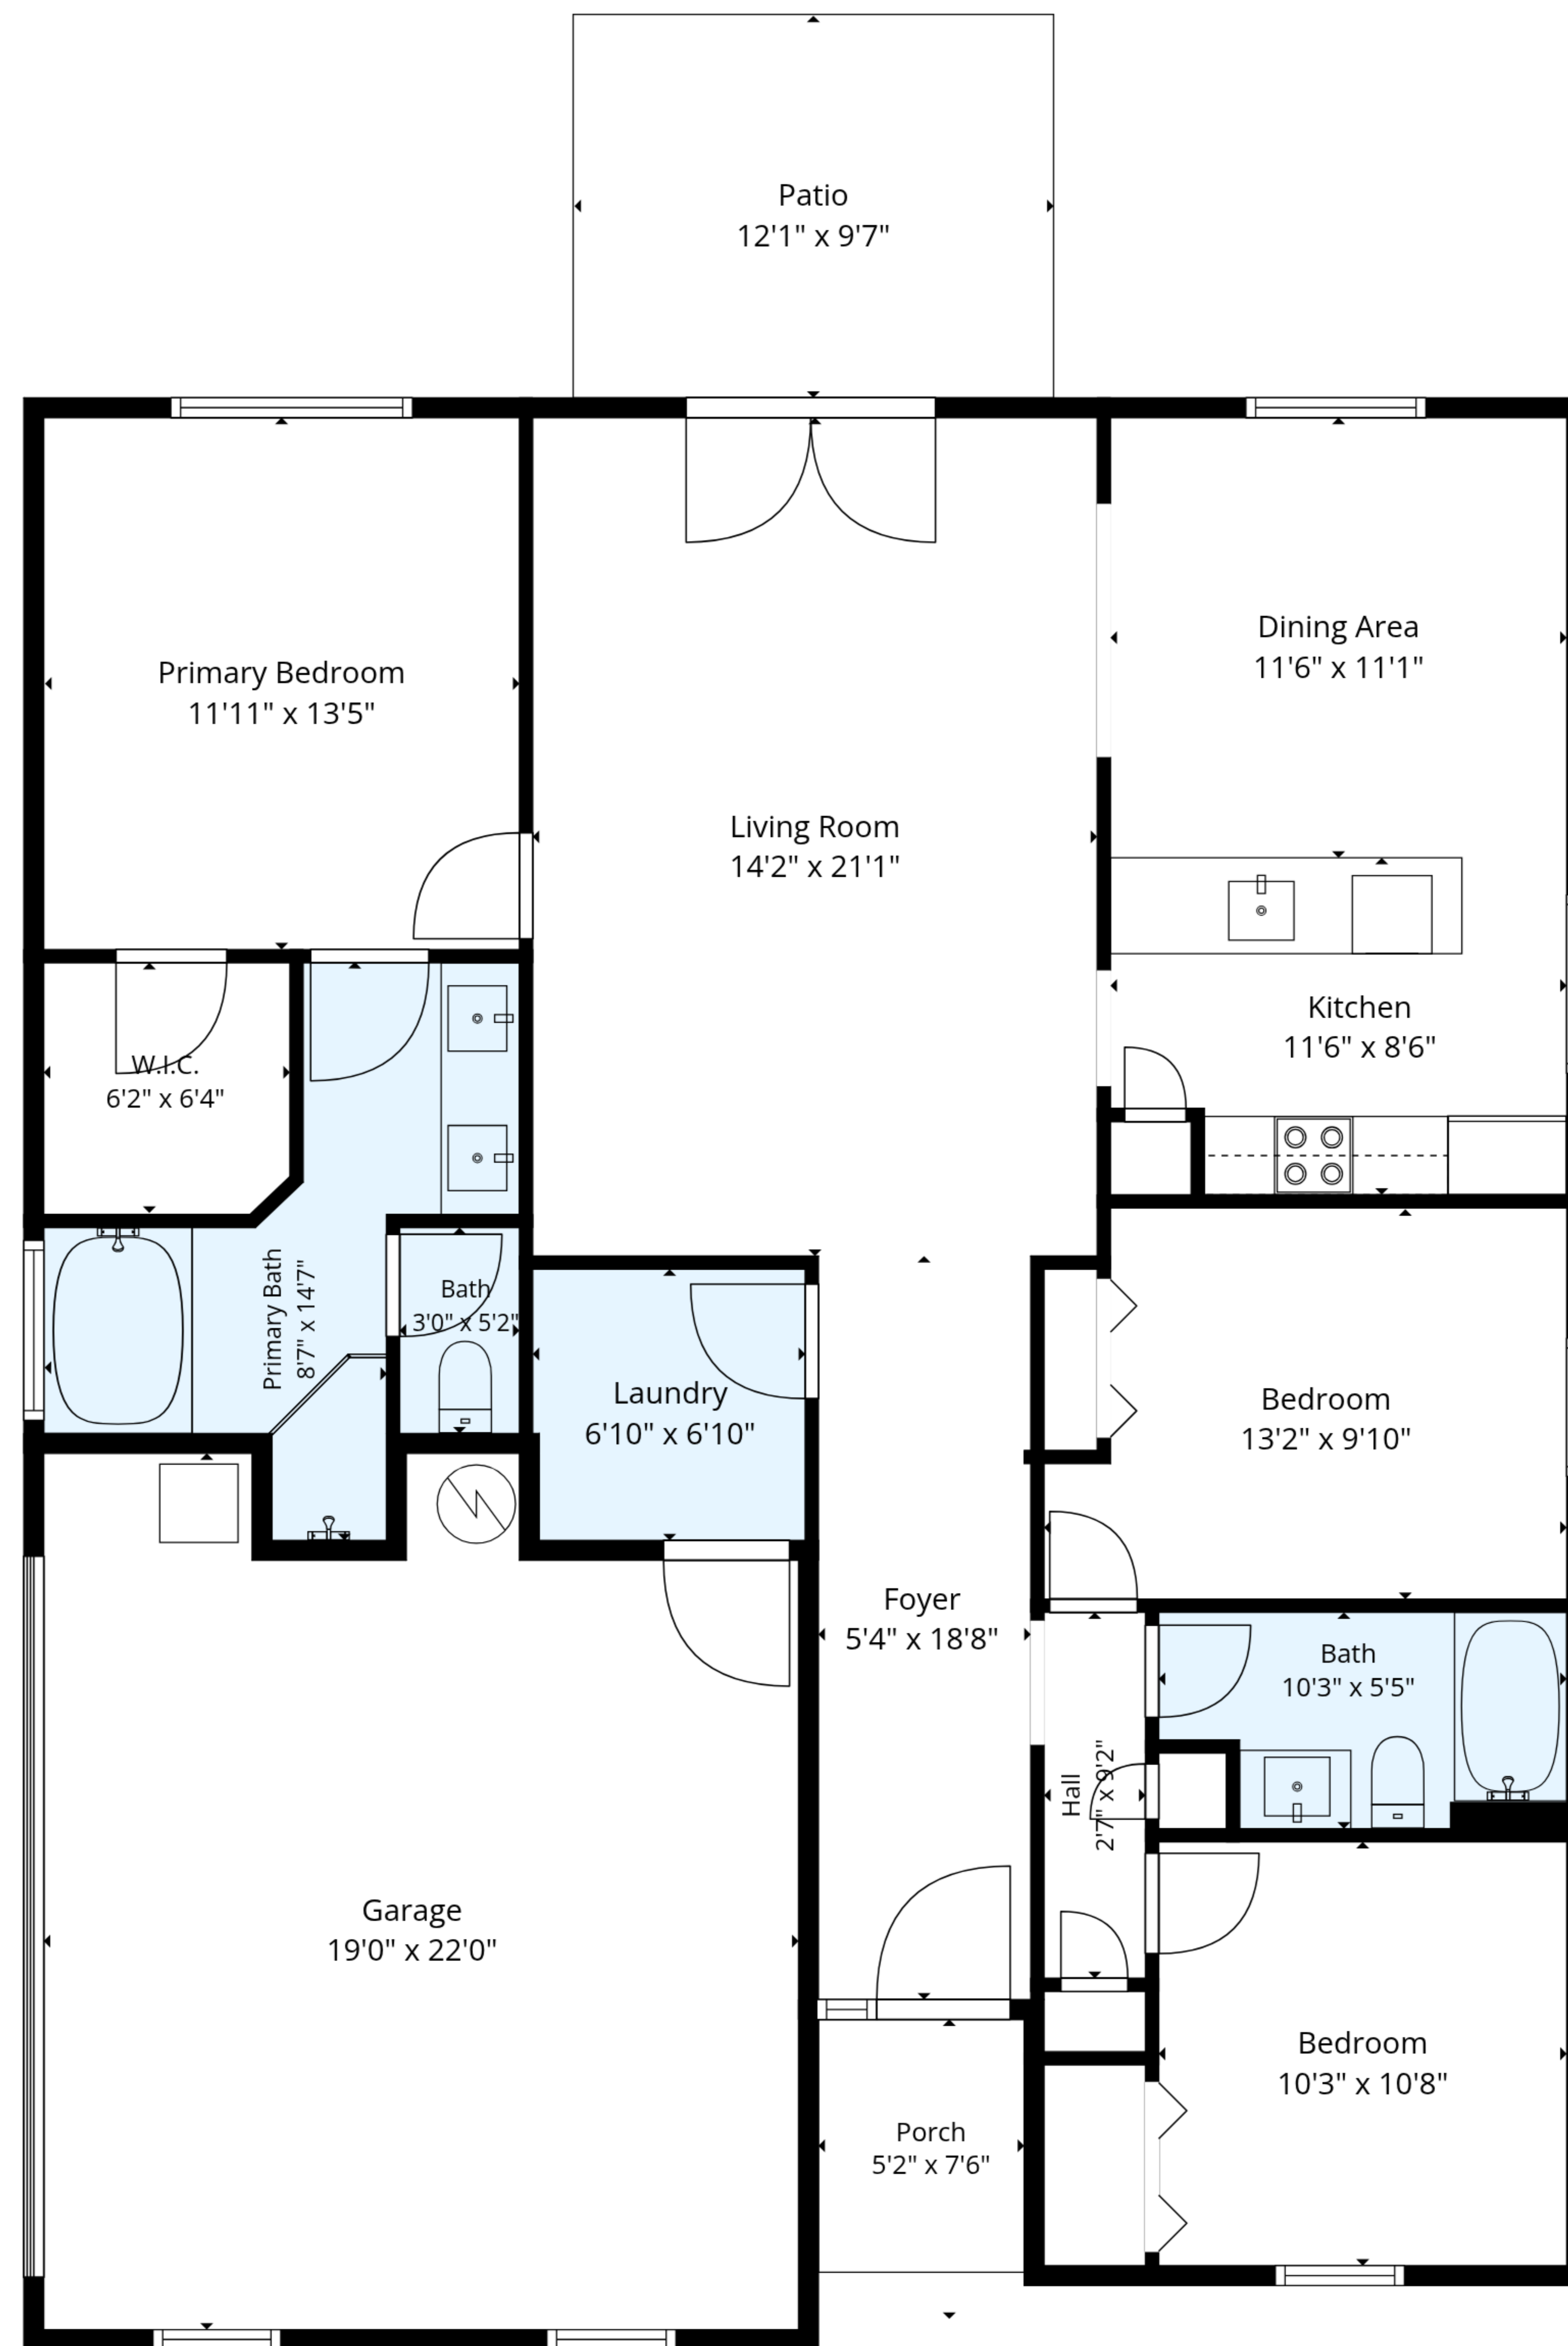

TOTAL: 1361 sq. ft
 1st floor: 1361 sq. ft
 EXCLUDED AREAS: GARAGE: 389 sq. ft, PORCH: 33 sq. ft, PATIO: 117 sq. ft,
 WALLS: 114 sq. ft

TOTAL: 1361 sq. ft
 1st floor: 1361 sq. ft
 EXCLUDED AREAS: GARAGE: 389 sq. ft, PORCH: 33 sq. ft, PATIO: 117 sq. ft,
 WALLS: 114 sq. ft