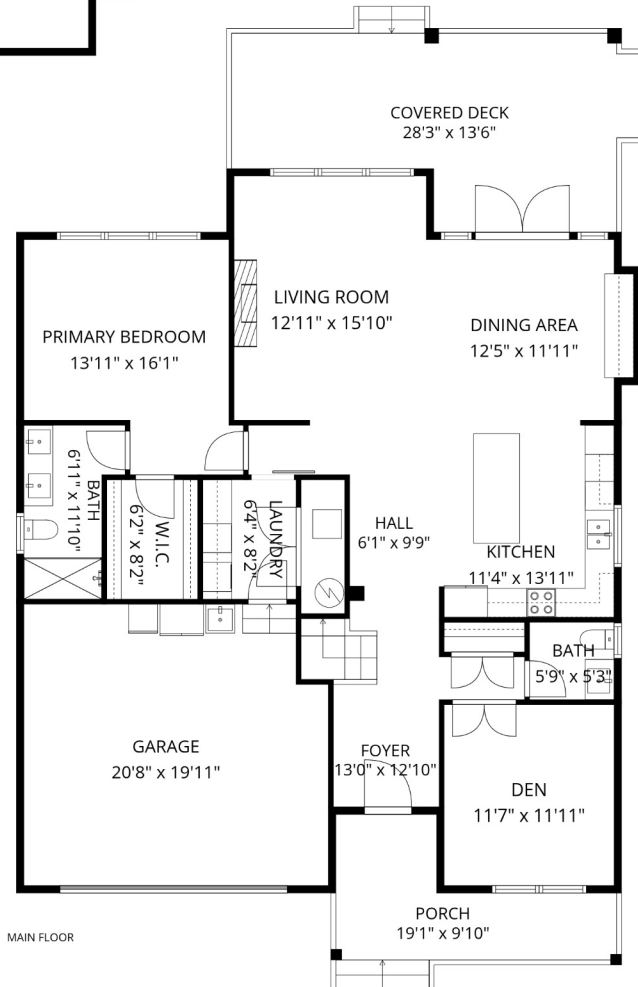

Estimated Areas:

Main Floor: 1447 sq. ft

Above Main: 733 sq. ft

Total: 2180 Sq. Ft

43275 Old Orchard Ln

Clarke and Kim Mallory Real Estate Group
6043169917
cmallory@rennie.com

Estimated Areas:

Main Floor: 1447 sq. ft
Above Main: 733 sq. ft
Total: 2180 Sq. Ft

Estimated Areas:

Main Floor: 1447 sq. ft

Above Main: 733 sq. ft

Total: 2180 Sq. Ft