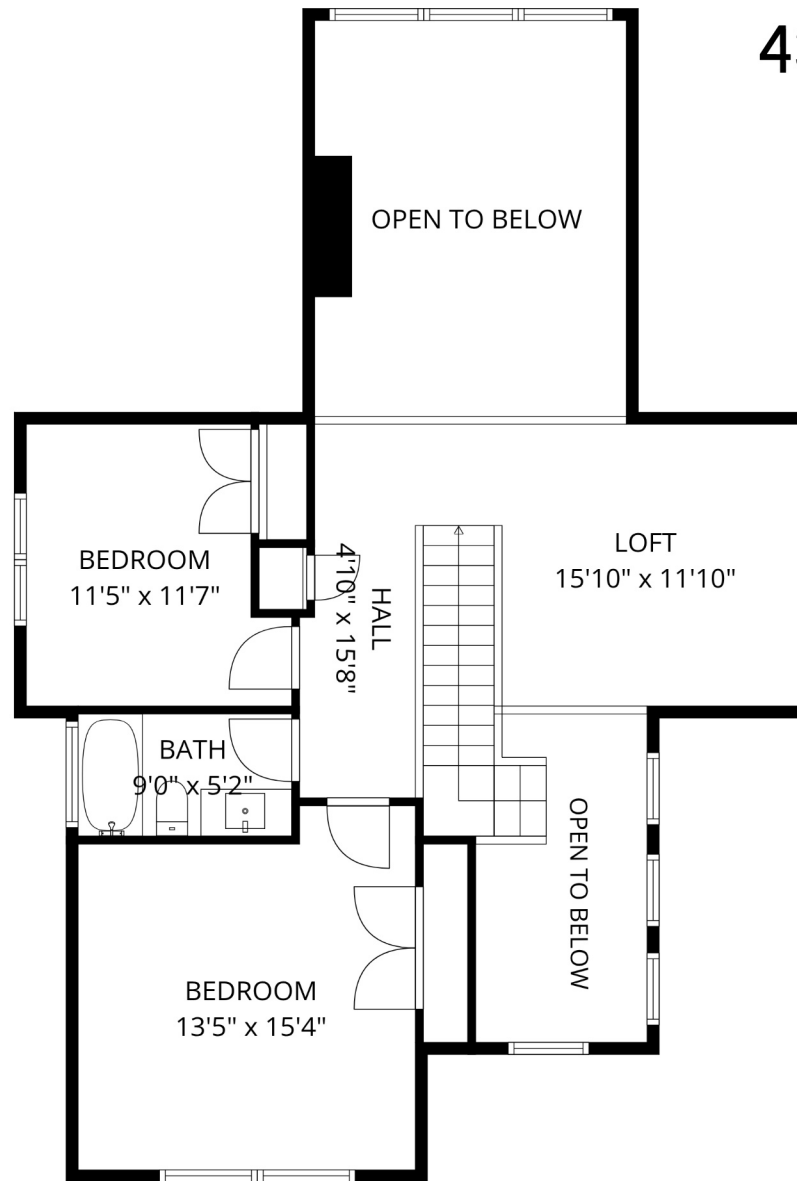

Estimated Areas:

Main Floor: 1447 sq. ft

Above Main: 733 sq. ft

Total: 2180 Sq. Ft

43275 Old Orchard Ln

Clarke and Kim Mallory Real Estate Group
6043169917
cmallory@rennie.com

Estimated Areas:

Main Floor: 1447 sq. ft
Above Main: 733 sq. ft
Total: 2180 Sq. Ft

Estimated Areas:

Main Floor: 1447 sq. ft

Above Main: 733 sq. ft

Total: 2180 Sq. Ft