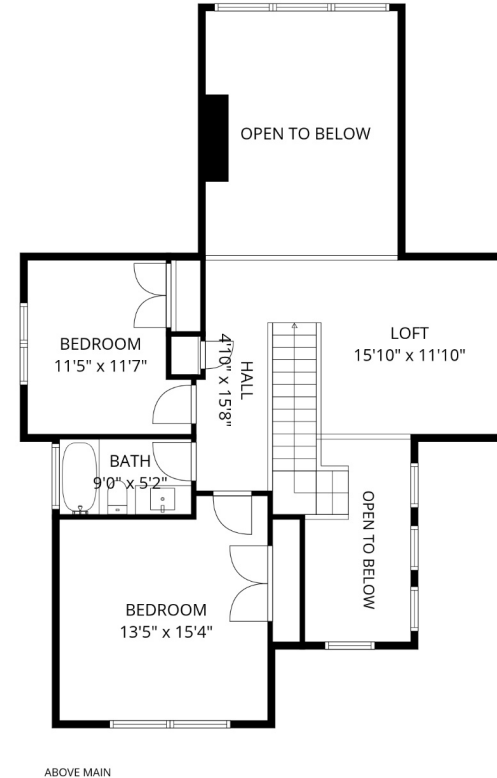

Estimated Areas:

Main Floor: 1447 sq. ft

Above Main: 733 sq. ft

Total: 2180 Sq. Ft

43275 Old Orchard Ln

Clarke and Kim Mallory Real Estate Group
6043169917
cmallory@rennie.com

Estimated Areas:

Main Floor: 1447 sq. ft
Above Main: 733 sq. ft
Total: 2180 Sq. Ft

Estimated Areas:

Main Floor: 1447 sq. ft

Above Main: 733 sq. ft

Total: 2180 Sq. Ft