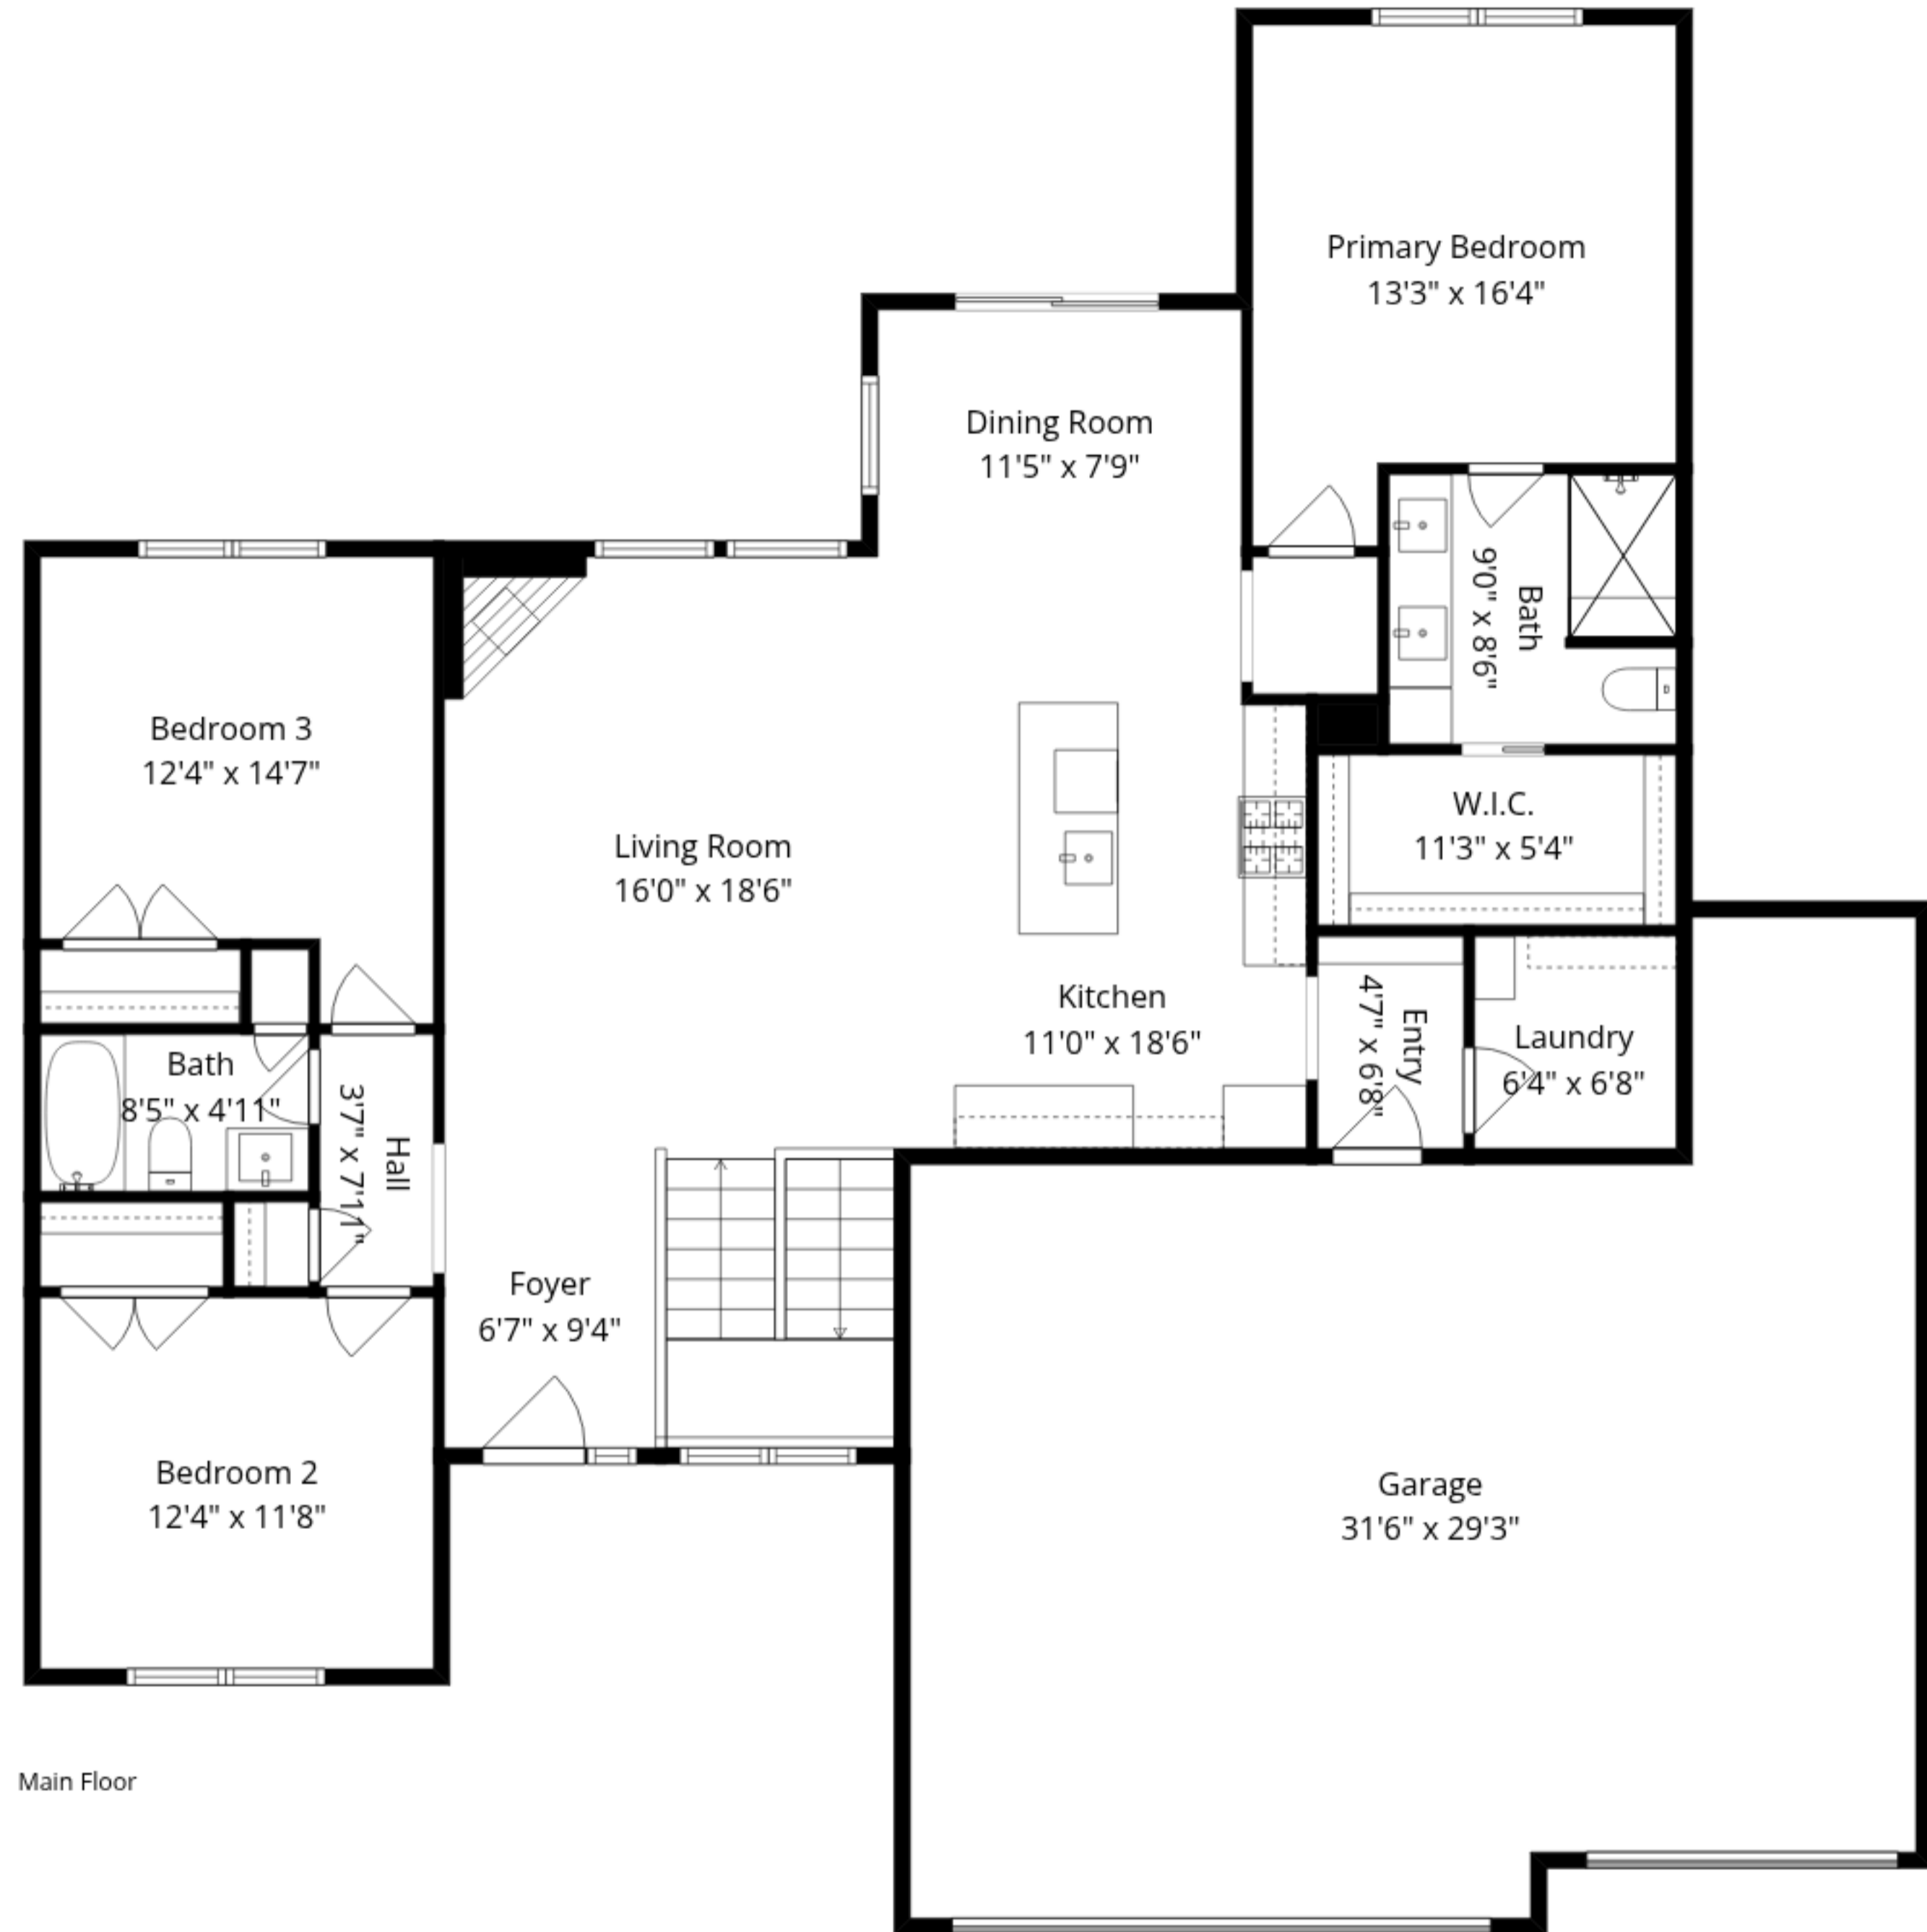

Total GLA: 2637 sq. ft | Total: 3804 sq. ft
 Lower floor: 935 sq. ft (Excluded areas 350 sq. ft)
 Main floor: 1702 sq. ft (Excluded areas 817 sq. ft)

Sizes And Dimensions Are Approximate. Actual May Vary.

Lower Floor

Main Floor