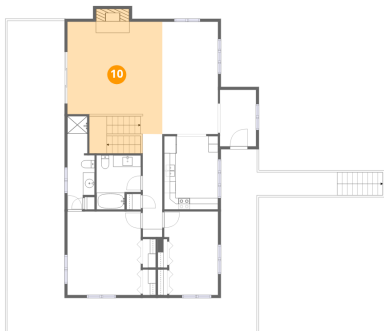

Dimensions: 12'8" x 14'5"
Area: 182 sq. ft
Counted as living area: Yes

Heated: Yes
Finished: Yes
Enclosed: Yes
Contiguous: Yes
Permitted: Yes
Wet space: No
Addition: No
Conversion: No

9 Floor 2 - Deck

Dimensions: 9'10" x 47'9"
Area: 473 sq. ft
Counted as living area: No

Heated: No
Finished: No
Enclosed: No
Contiguous: Yes
Permitted: Yes
Wet space: No
Addition: No
Conversion: No

10 Floor 2 - Living Room

Dimensions: 16'4" x 15'11"
Area: 347 sq. ft
Counted as living area: Yes

Heated: Yes
Finished: Yes
Enclosed: Yes
Contiguous: Yes
Permitted: Yes
Wet space: No
Addition: No
Conversion: No

11 Floor 2 - Foyer

Dimensions: 6'3" x 9'9"
Area: 61 sq. ft
Counted as living area: Yes

Heated: Yes
Finished: Yes
Enclosed: Yes
Contiguous: Yes
Permitted: Yes
Wet space: No
Addition: No
Conversion: No