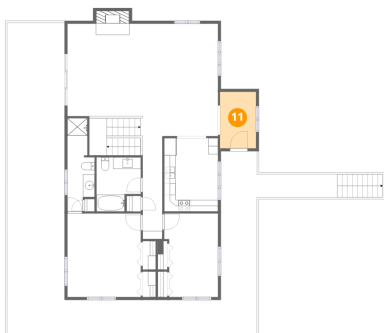

Heated: No
Finished: No
Enclosed: No
Contiguous: Yes
Permitted: Yes
Wet space: No
Addition: No
Conversion: No

10 Floor 2 - Living Room

Dimensions: 16'4" x 15'11"
Area: 347 sq. ft
Counted as living area: Yes

Heated: Yes
Finished: Yes
Enclosed: Yes
Contiguous: Yes
Permitted: Yes
Wet space: No
Addition: No
Conversion: No

11 Floor 2 - Foyer

Dimensions: 6'3" x 9'9"
Area: 61 sq. ft
Counted as living area: Yes

Heated: Yes
Finished: Yes
Enclosed: Yes
Contiguous: Yes
Permitted: Yes
Wet space: No
Addition: No
Conversion: No