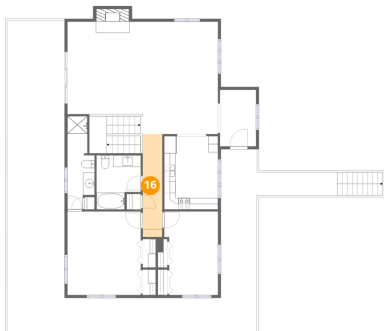

Heated: No
Finished: No
Enclosed: No
Contiguous: Yes
Permitted: Yes
Wet space: No
Addition: No
Conversion: No

15 Floor 2 - Dining Area

Dimensions: 9'7" x 19'5"
Area: 186 sq. ft
Counted as living area: Yes

Heated: Yes
Finished: Yes
Enclosed: Yes
Contiguous: Yes
Permitted: Yes
Wet space: No
Addition: No
Conversion: No

16 Floor 2 - Hall

Dimensions: 3'4" x 17'9"
Area: 60 sq. ft
Counted as living area: Yes

Heated: Yes
Finished: Yes
Enclosed: Yes
Contiguous: Yes
Permitted: Yes
Wet space: No
Addition: No
Conversion: No