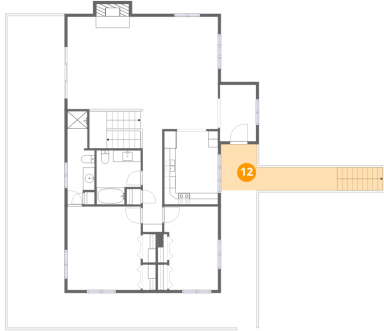

Heated: Yes
Finished: Yes
Enclosed: Yes
Contiguous: Yes
Permitted: Yes
Wet space: No
Addition: No
Conversion: No

11 Floor 2 - Foyer

Dimensions: 6'3" x 9'9"
Area: 61 sq. ft
Counted as living area: Yes

Heated: Yes
Finished: Yes
Enclosed: Yes
Contiguous: Yes
Permitted: Yes
Wet space: No
Addition: No
Conversion: No

12 Floor 2 - Porch

Dimensions: 27'11" x 7'11"
Area: 135 sq. ft
Counted as living area: No

Heated: No
Finished: No
Enclosed: No
Contiguous: Yes
Permitted: Yes
Wet space: No
Addition: No
Conversion: No

13 Floor 2 - Kitchen