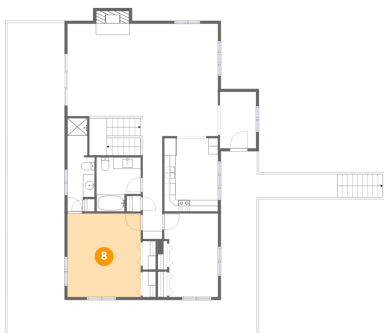

8 Floor 2 - Bedroom

Dimensions: 12'8" x 14'5"
Area: 182 sq. ft
Counted as living area: Yes

Heated: Yes
Finished: Yes
Enclosed: Yes
Contiguous: Yes
Permitted: Yes
Wet space: No
Addition: No
Conversion: No