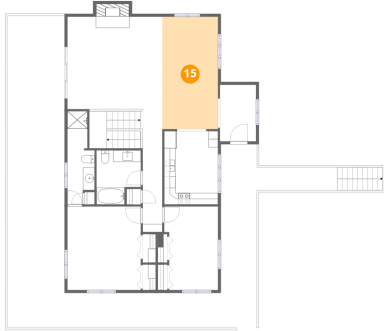

15 Floor 2 - Dining Area

Dimensions: 9'7" x 19'5"
Area: 186 sq. ft
Counted as living area: Yes

Heated: Yes
Finished: Yes
Enclosed: Yes
Contiguous: Yes
Permitted: Yes
Wet space: No
Addition: No
Conversion: No