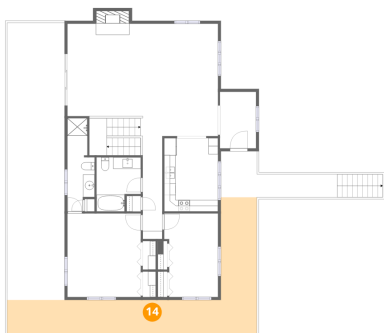

14 Floor 2 - Deck

Dimensions: 43'1" x 6'0"
Area: 369 sq. ft
Counted as living area: No

Heated: No
Finished: No
Enclosed: No
Contiguous: Yes
Permitted: Yes
Wet space: No
Addition: No
Conversion: No