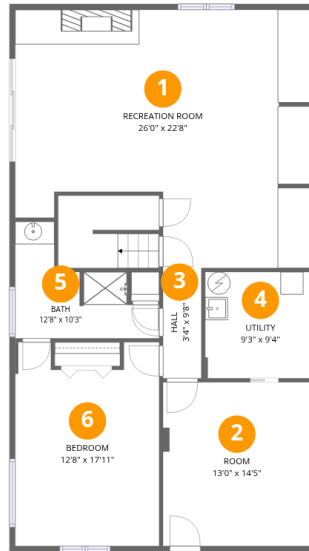

Home data report

211 Wilderness Way, Moneta, Bedford County, Virginia, United States, 24121

Room dimensions

Floor 1 Below grade

Total:1137sqft Excluded: 87sqft

#		Dimensions	sqft	Counted as living area
1	Recreation Room	26'0" x 22'8"	508 sq. ft	Yes
2	Room	13'0" x 14'5"	187 sq. ft	Yes
3	Hall	3'4" x 9'8"	33 sq. ft	Yes
4	Utility	9'3" x 9'4"	87 sq. ft	No
5	Bath	12'8" x 10'3"	80 sq. ft	Yes
6	Bedroom	12'8" x 17'11"	211 sq. ft	Yes