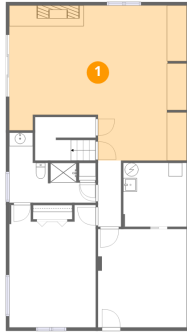

Home data report

211 Wilderness Way, Moneta, Bedford County, Virginia, United States, 24121

Room dimensions

Floor 2

Total:1291sqft Excluded: 992sqft

| # | | Dimensions | sqft | Counted as living area |
|----|-------------|----------------|------------|------------------------|
| 7 | Bath | 4'8" x 16'1" | 62 sq. ft | Yes |
| 8 | Bedroom | 12'8" x 14'5" | 182 sq. ft | Yes |
| 9 | Deck | 9'10" x 47'9" | 473 sq. ft | No |
| 10 | Living Room | 16'4" x 15'11" | 347 sq. ft | Yes |
| 11 | Foyer | 6'3" x 9'9" | 61 sq. ft | Yes |
| 12 | Porch | 27'11" x 7'11" | 135 sq. ft | No |
| 13 | Kitchen | 9'3" x 12'8" | 117 sq. ft | Yes |
| 14 | Deck | 43'1" x 6'0" | 369 sq. ft | No |
| 15 | Dining Area | 9'7" x 19'5" | 186 sq. ft | Yes |
| 16 | Hall | 3'4" x 17'9" | 60 sq. ft | Yes |
| 17 | Bath | 7'8" x 9'4" | 63 sq. ft | Yes |

Home data report

211 Wilderness Way, Moneta, Bedford County, Virginia, United States, 24121

| # | | Dimensions | sqft | Counted as living area |
|----|---------|--------------|------------|------------------------|
| 18 | Bedroom | 9'3" x 14'5" | 125 sq. ft | Yes |

1 Floor 1 - Recreation Room

Dimensions: 26'0" x 22'8"
Area: 508 sq. ft
Counted as living area: Yes

Heated: Yes
Finished: Yes
Enclosed: Yes
Contiguous: Yes
Permitted: Yes
Wet space: No
Addition: No
Conversion: No