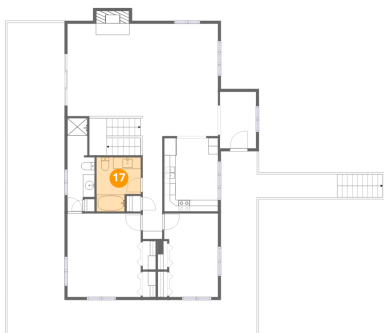

17 Floor 2 - Bath

Dimensions: 7'8" x 9'4"
Area: 63 sq. ft
Counted as living area: Yes

Heated: Yes
Finished: Yes
Enclosed: Yes
Contiguous: Yes
Permitted: Yes
Wet space: Yes
Addition: No
Conversion: No