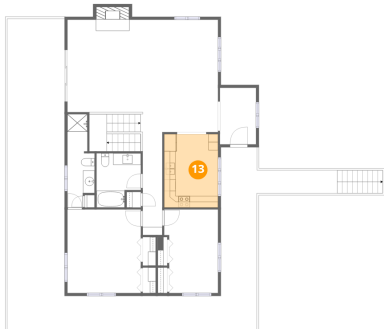

Heated: Yes
Finished: Yes
Enclosed: Yes
Contiguous: Yes
Permitted: Yes
Wet space: No
Addition: No
Conversion: No

11 Floor 2 - Foyer

Dimensions: 6'3" x 9'9"
Area: 61 sq. ft
Counted as living area: Yes

Heated: Yes
Finished: Yes
Enclosed: Yes
Contiguous: Yes
Permitted: Yes
Wet space: No
Addition: No
Conversion: No

12 Floor 2 - Porch

Dimensions: 27'11" x 7'11"
Area: 135 sq. ft
Counted as living area: No

Heated: No
Finished: No
Enclosed: No
Contiguous: Yes
Permitted: Yes
Wet space: No
Addition: No
Conversion: No

13 Floor 2 - Kitchen