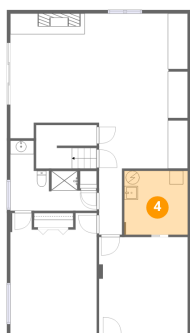

1 Floor 1 - Recreation Room

Dimensions: 26'0" x 22'8"
Area: 508 sq. ft
Counted as living area: Yes

Heated: Yes
Finished: Yes
Enclosed: Yes
Contiguous: Yes
Permitted: Yes
Wet space: No
Addition: No
Conversion: No

2 Floor 1 - Room

Dimensions: 13'0" x 14'5"
Area: 187 sq. ft
Counted as living area: Yes

Heated: Yes
Finished: Yes
Enclosed: Yes
Contiguous: Yes
Permitted: Yes
Wet space: No
Addition: No
Conversion: No

3 Floor 1 - Hall

Dimensions: 3'4" x 9'8"
Area: 33 sq. ft
Counted as living area: Yes

Heated: Yes
Finished: Yes
Enclosed: Yes
Contiguous: Yes
Permitted: Yes
Wet space: No
Addition: No
Conversion: No

4 Floor 1 - Utility

Dimensions: 9'3" x 9'4"
Area: 87 sq. ft
Counted as living area: No

Heated: Yes
Finished: No
Enclosed: Yes
Contiguous: Yes
Permitted: Yes
Wet space: No
Addition: No
Conversion: No

5 Floor 1 - Bath

Dimensions: 12'8" x 10'3"
Area: 80 sq. ft
Counted as living area: Yes

Heated: Yes
Finished: Yes
Enclosed: Yes
Contiguous: Yes
Permitted: Yes
Wet space: Yes
Addition: No
Conversion: No