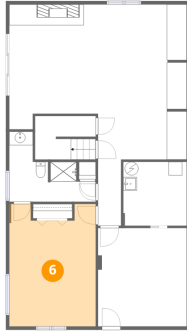

Dimensions: 3'4" x 9'8"
Area: 33 sq. ft
Counted as living area: Yes

Heated: Yes
Finished: Yes
Enclosed: Yes
Contiguous: Yes
Permitted: Yes
Wet space: No
Addition: No
Conversion: No

4 Floor 1 - Utility

Dimensions: 9'3" x 9'4"
Area: 87 sq. ft
Counted as living area: No

Heated: Yes
Finished: No
Enclosed: Yes
Contiguous: Yes
Permitted: Yes
Wet space: No
Addition: No
Conversion: No

5 Floor 1 - Bath

Dimensions: 12'8" x 10'3"
Area: 80 sq. ft
Counted as living area: Yes

Heated: Yes
Finished: Yes
Enclosed: Yes
Contiguous: Yes
Permitted: Yes
Wet space: Yes
Addition: No
Conversion: No

211 Wilderness Way, Moneta, Bedford County, Virginia, United States, 24121

6 Floor 1 - Bedroom

Dimensions: 12'8" x 17'11"
Area: 211 sq. ft
Counted as living area: Yes

Heated: Yes
Finished: Yes
Enclosed: Yes
Contiguous: Yes
Permitted: Yes
Wet space: No
Addition: No
Conversion: No