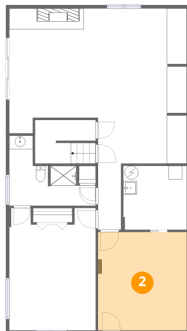

Home data report

211 Wilderness Way, Moneta, Bedford County, Virginia, United States, 24121

Room dimensions

Floor 2

Total:1291sqft Excluded: 992sqft

| # | | Dimensions | sqft | Counted as living area |
|----|-------------|----------------|------------|------------------------|
| 7 | Bath | 4'8" x 16'1" | 62 sq. ft | Yes |
| 8 | Bedroom | 12'8" x 14'5" | 182 sq. ft | Yes |
| 9 | Deck | 9'10" x 47'9" | 473 sq. ft | No |
| 10 | Living Room | 16'4" x 15'11" | 347 sq. ft | Yes |
| 11 | Foyer | 6'3" x 9'9" | 61 sq. ft | Yes |
| 12 | Porch | 27'11" x 7'11" | 135 sq. ft | No |
| 13 | Kitchen | 9'3" x 12'8" | 117 sq. ft | Yes |
| 14 | Deck | 43'1" x 6'0" | 369 sq. ft | No |
| 15 | Dining Area | 9'7" x 19'5" | 186 sq. ft | Yes |
| 16 | Hall | 3'4" x 17'9" | 60 sq. ft | Yes |
| 17 | Bath | 7'8" x 9'4" | 63 sq. ft | Yes |

Home data report

211 Wilderness Way, Moneta, Bedford County, Virginia, United States, 24121

| # | | Dimensions | sqft | Counted as living area |
|----|---------|--------------|------------|------------------------|
| 18 | Bedroom | 9'3" x 14'5" | 125 sq. ft | Yes |

1 Floor 1 - Recreation Room

Dimensions: 26'0" x 22'8"
Area: 508 sq. ft
Counted as living area: Yes

Heated: Yes
Finished: Yes
Enclosed: Yes
Contiguous: Yes
Permitted: Yes
Wet space: No
Addition: No
Conversion: No

2 Floor 1 - Room

Dimensions: 13'0" x 14'5"
Area: 187 sq. ft
Counted as living area: Yes

Heated: Yes
Finished: Yes
Enclosed: Yes
Contiguous: Yes
Permitted: Yes
Wet space: No
Addition: No
Conversion: No

3 Floor 1 - Hall