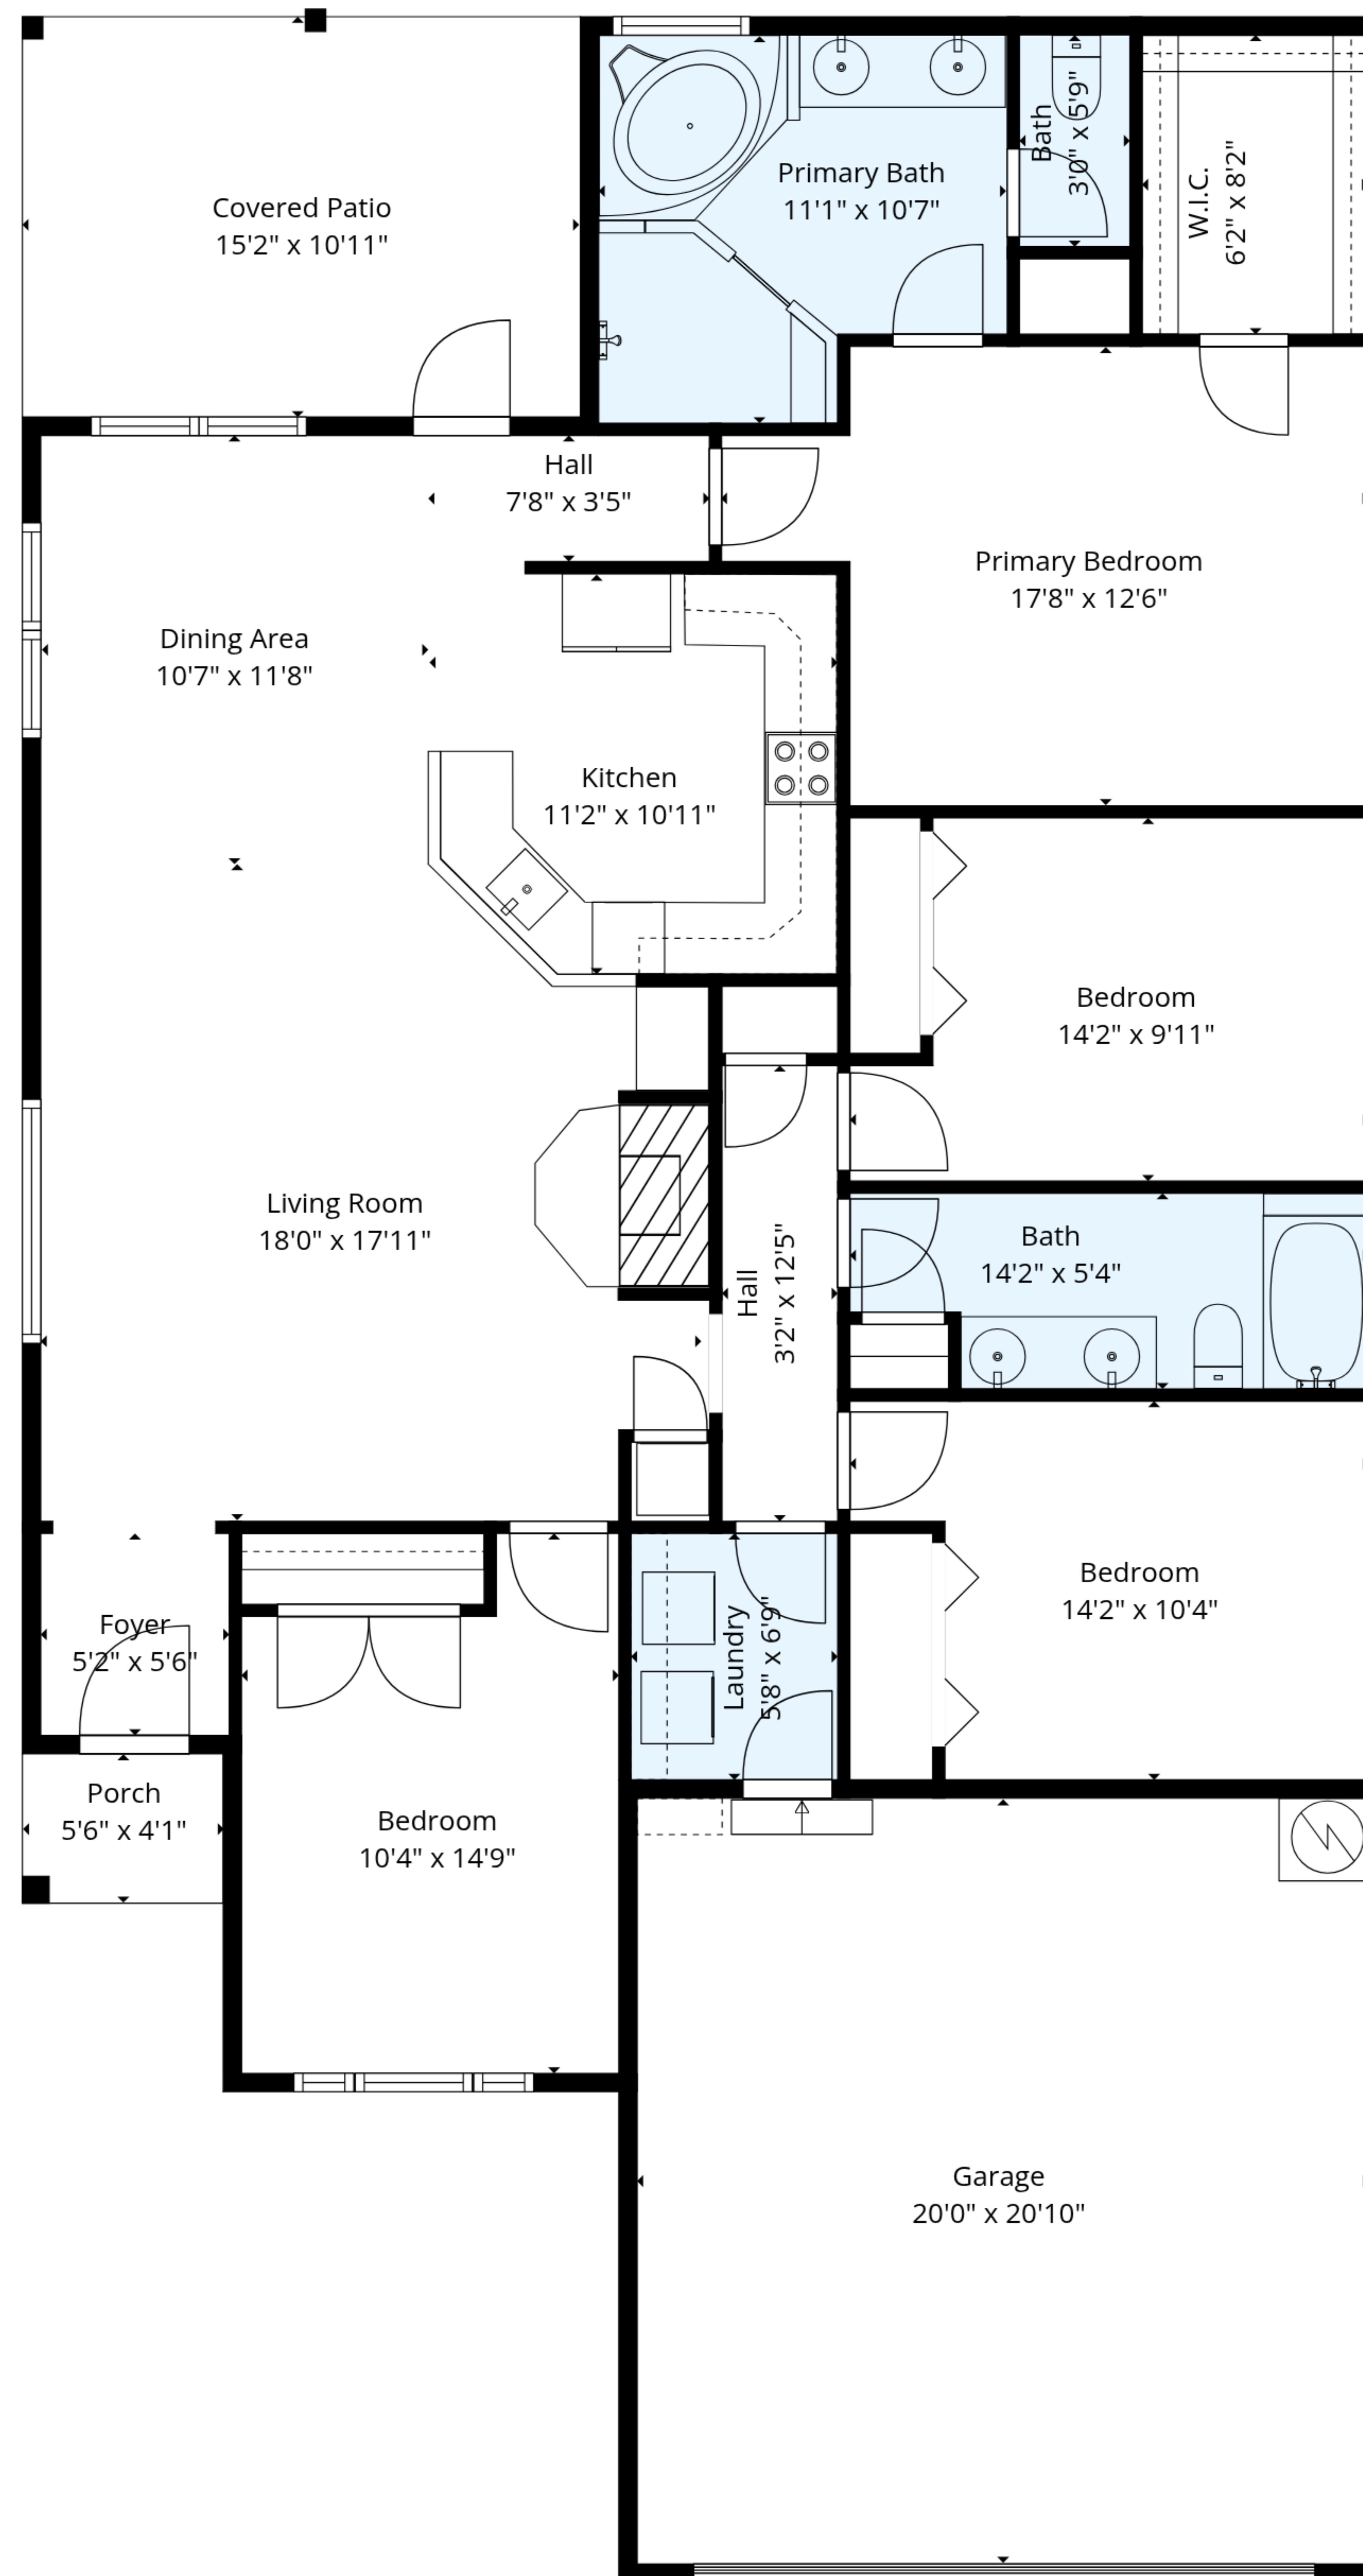

**TOTAL: 1635 sq. ft**

1st floor: 1635 sq. ft

EXCLUDED AREAS: GARAGE: 417 sq. ft, PORCH: 22 sq. ft, COVERED PATIO: 166 sq. ft,

WALLS: 120 sq. ft

**TOTAL: 1635 sq. ft**

1st floor: 1635 sq. ft

EXCLUDED AREAS: GARAGE: 417 sq. ft, PORCH: 22 sq. ft, COVERED PATIO: 166 sq. ft,  
WALLS: 120 sq. ft