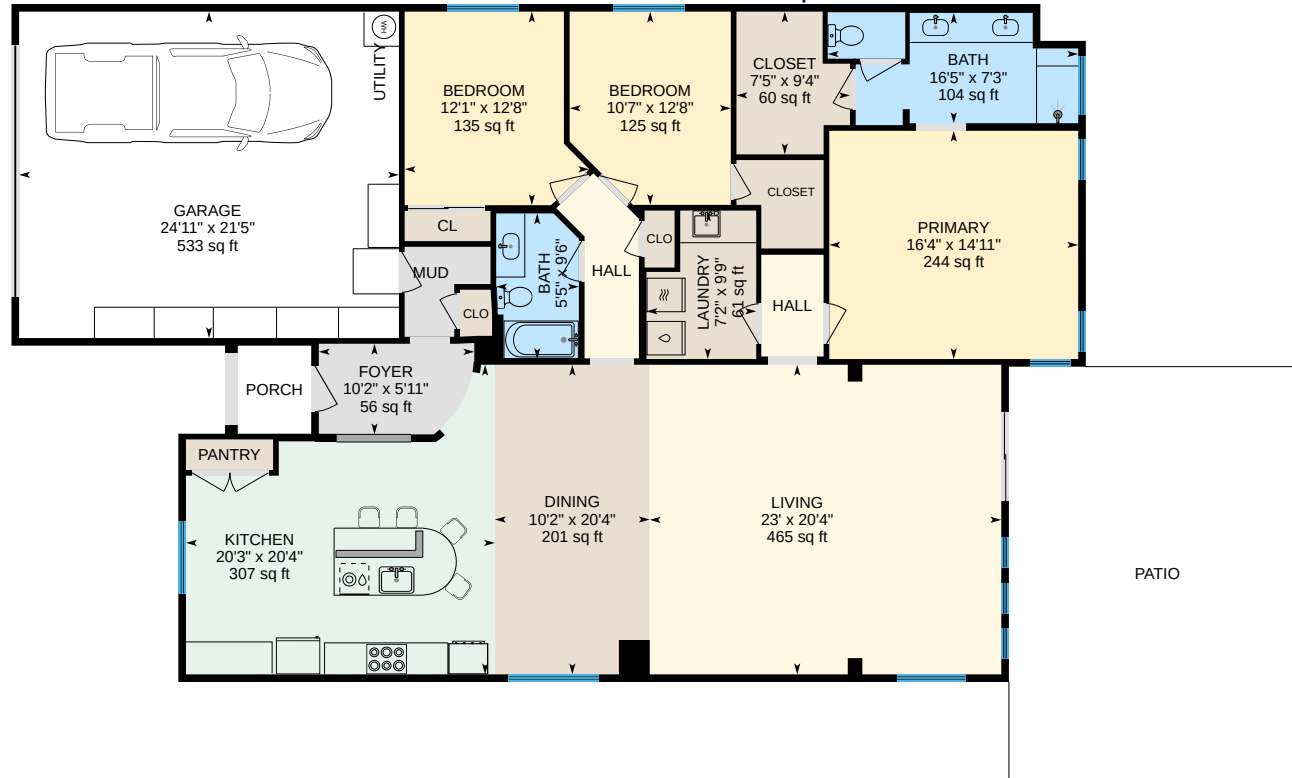

### Main Floor

Finished Area 2160.04 sq ft

## 2653 Steeple Run Ln, Manteca, CA

For illustrative purposes only. All reported dimensions, property sizes and floor areas are approximate and subject to independent verification. To the extent permitted by law, no warranty is made as to accuracy or completeness, and no liability will be accepted for any errors or omissions.