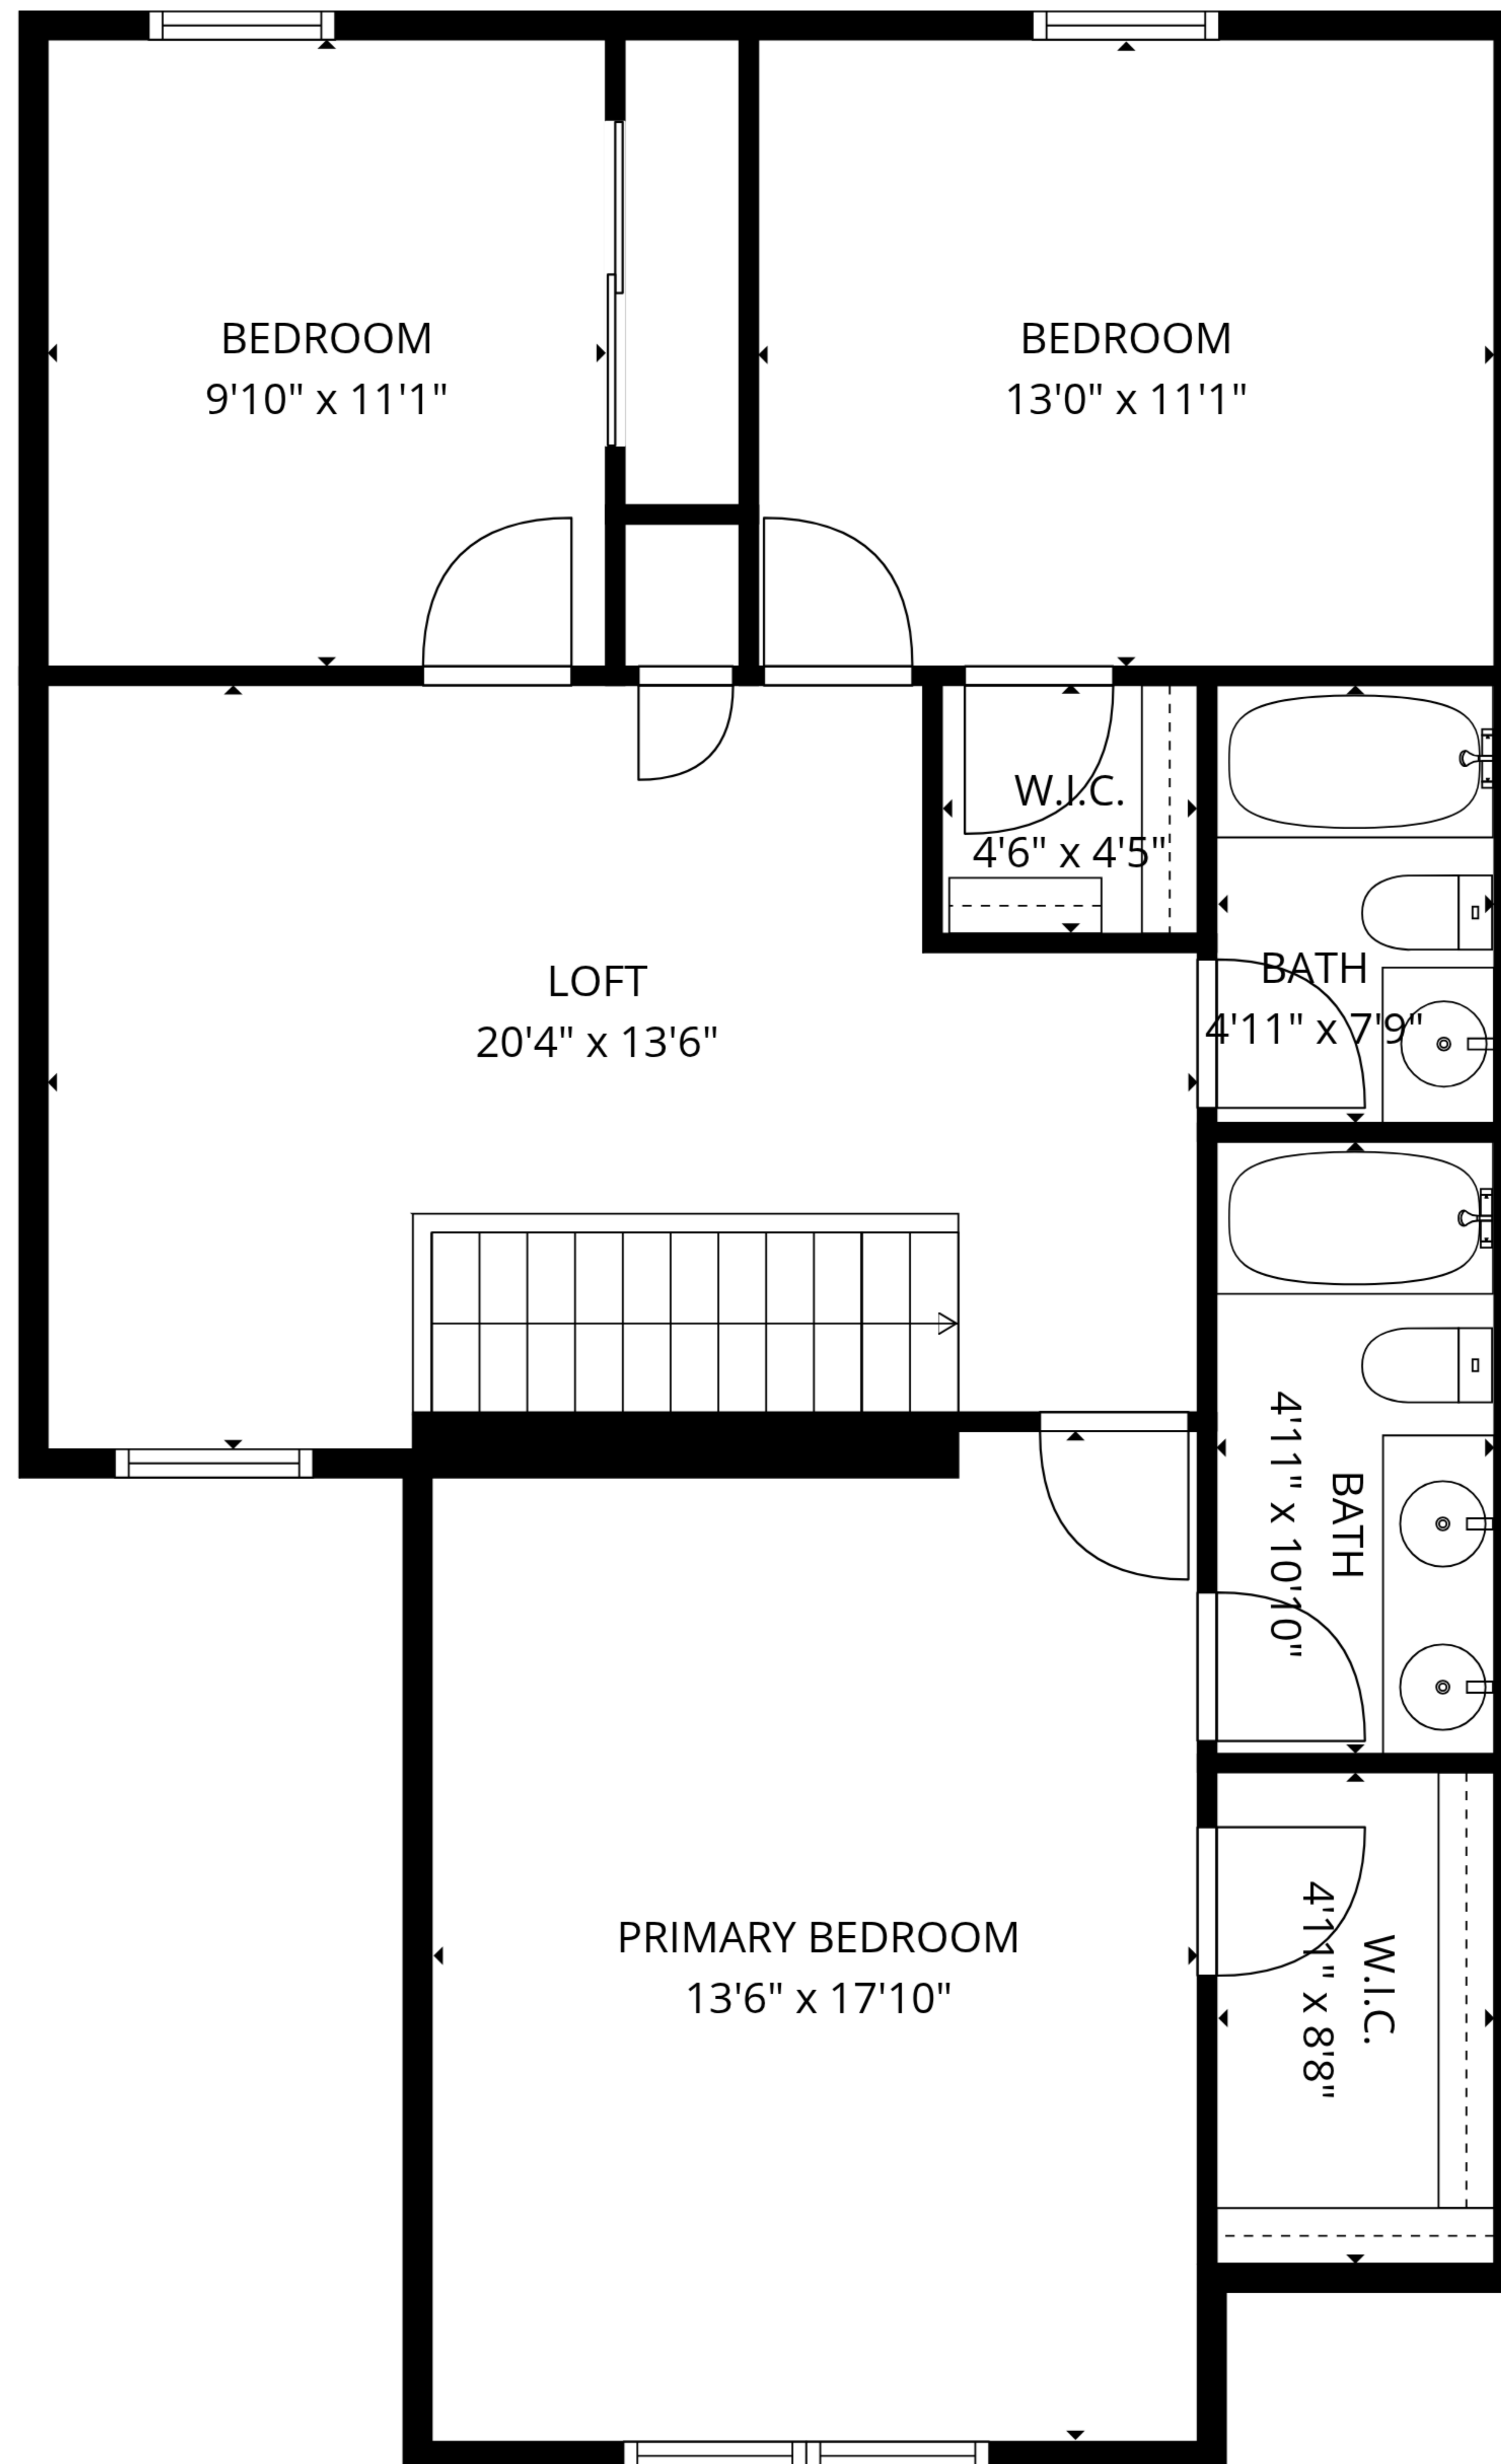

**TOTAL: 1606 sq. ft**

1st floor: 655 sq. ft, 2nd floor: 951 sq. ft

EXCLUDED AREAS: GARAGE: 357 sq. ft, ROOM: 27 sq. ft, WALLS: 153 sq. ft

**TOTAL: 1606 sq. ft**

1st floor: 655 sq. ft, 2nd floor: 951 sq. ft

EXCLUDED AREAS: GARAGE: 357 sq. ft, ROOM: 27 sq. ft, WALLS: 153 sq. ft

1st floor

2nd floor

**TOTAL: 1606 sq. ft**  
 1st floor: 655 sq. ft, 2nd floor: 951 sq. ft  
 EXCLUDED AREAS: GARAGE: 357 sq. ft, ROOM: 27 sq. ft, WALLS: 153 sq. ft