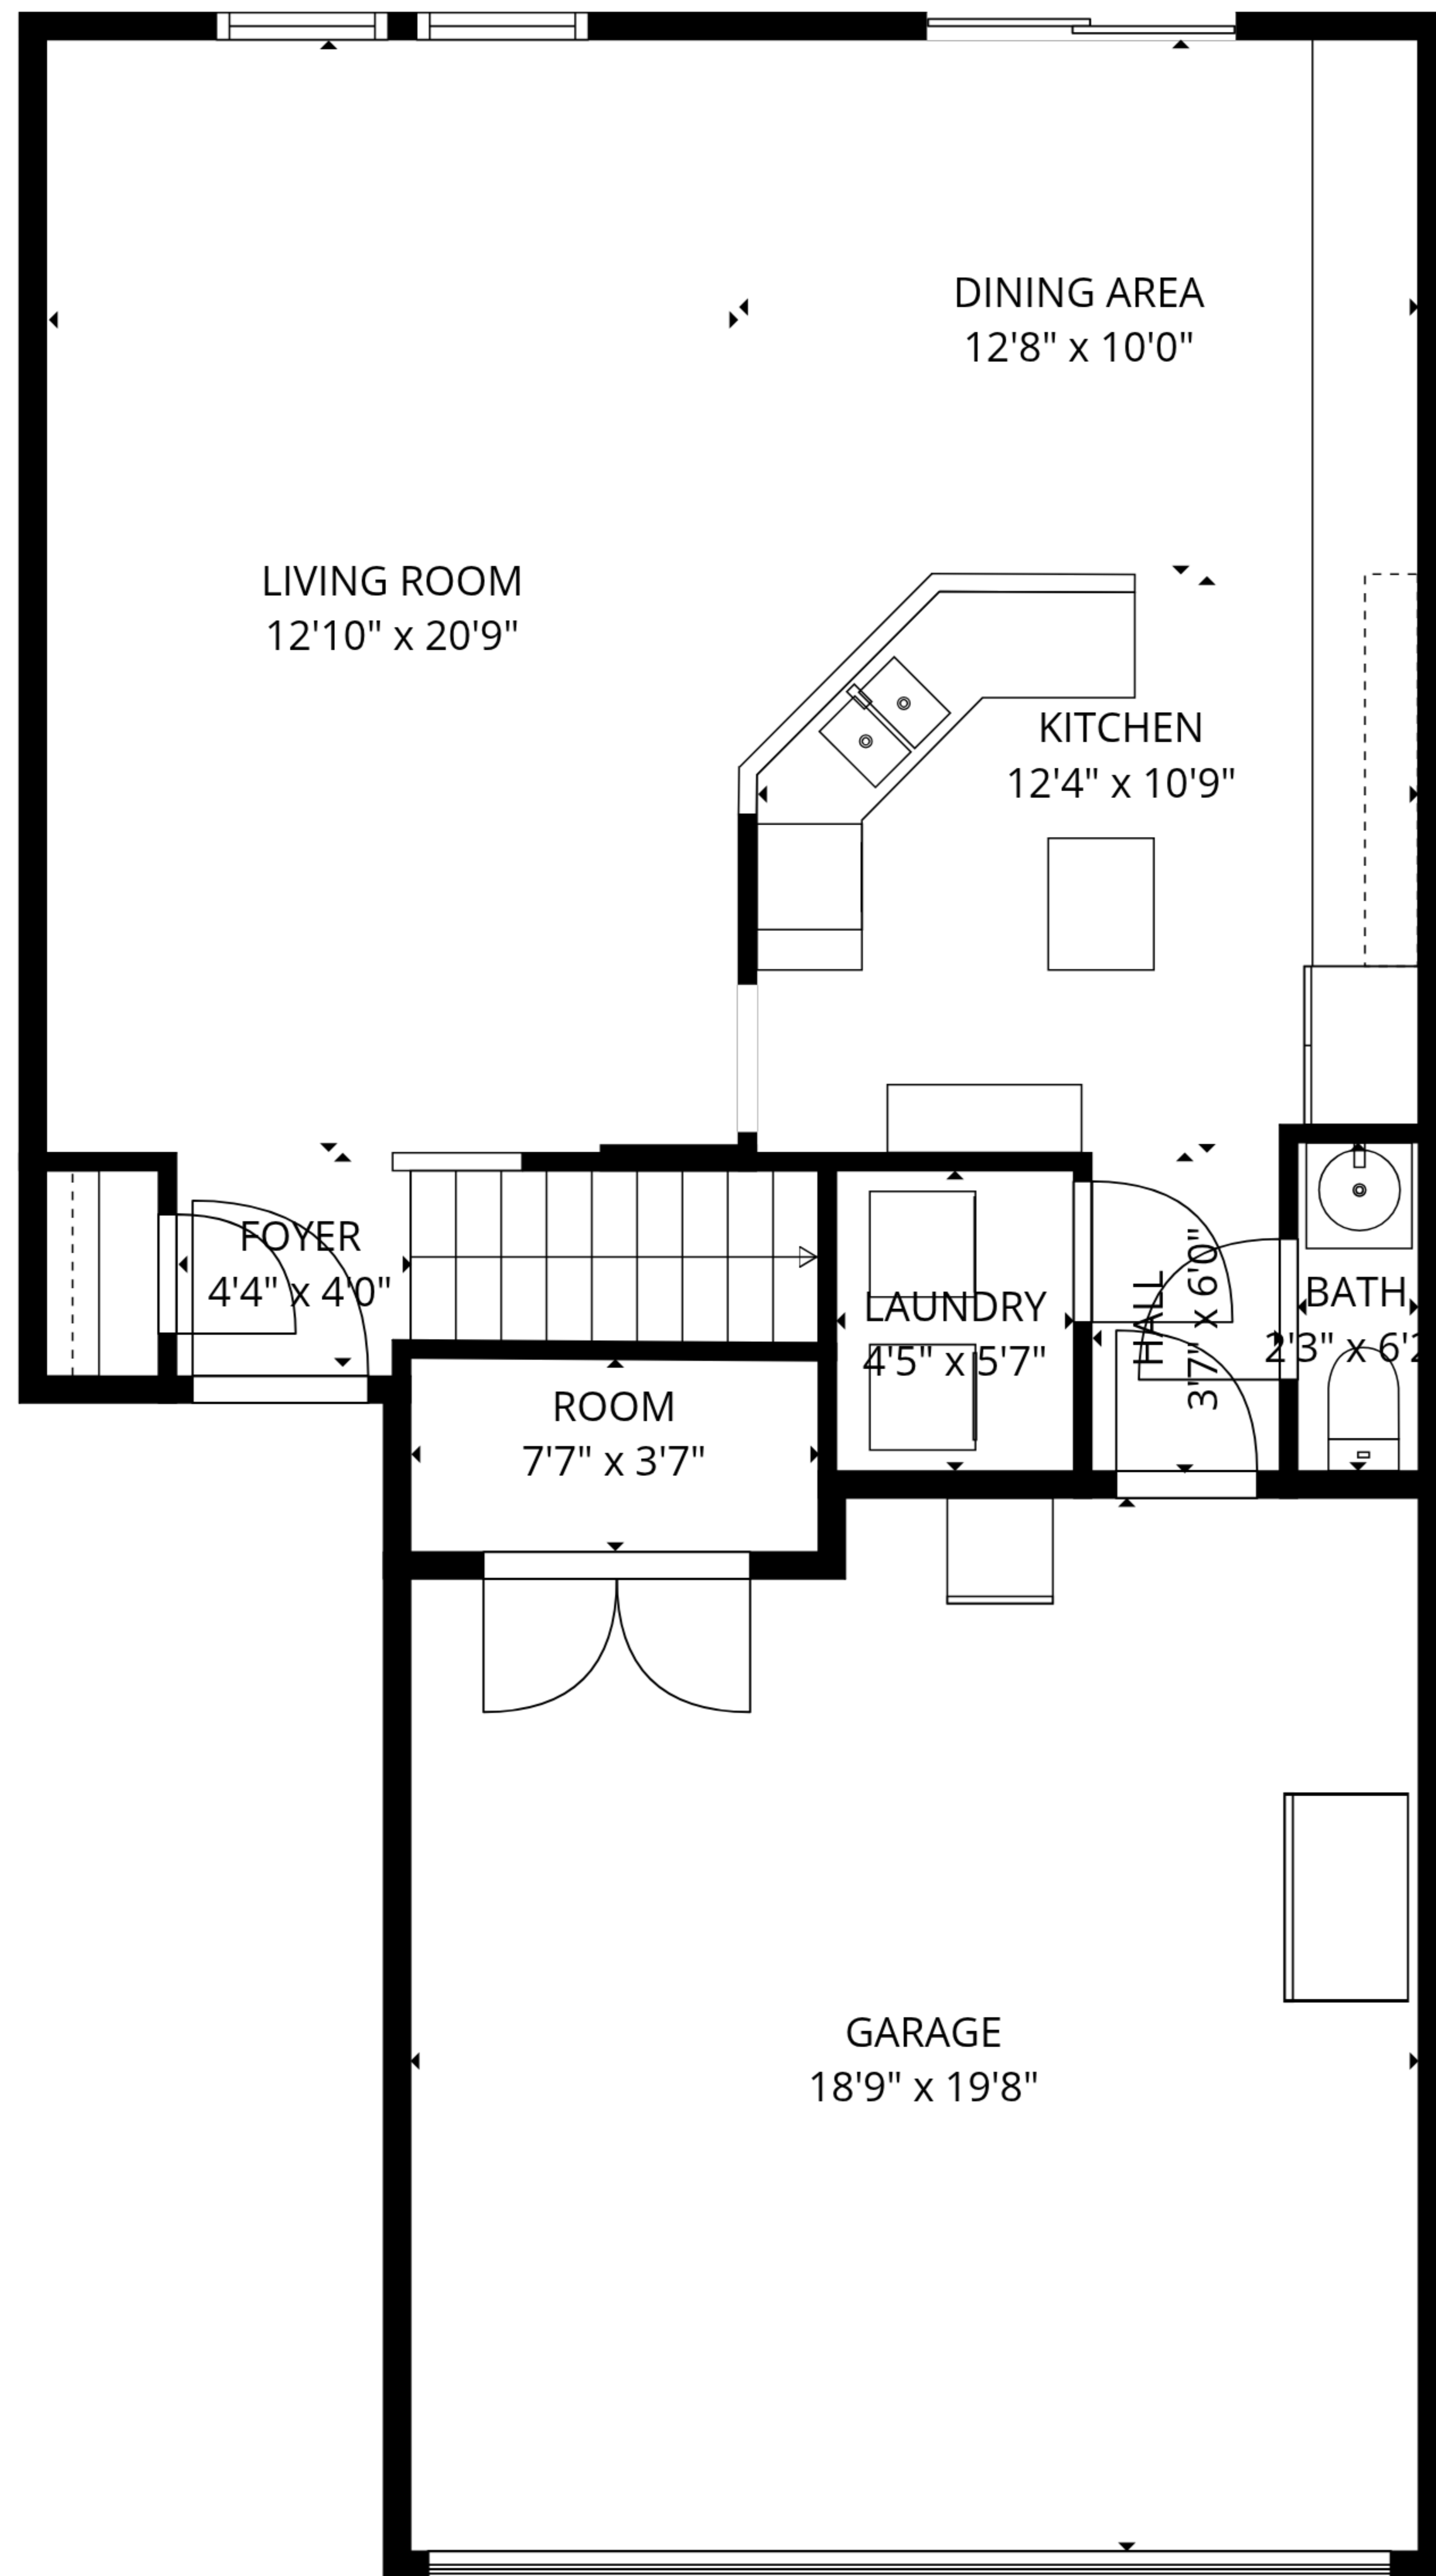

**TOTAL: 1606 sq. ft**

1st floor: 655 sq. ft, 2nd floor: 951 sq. ft

EXCLUDED AREAS: GARAGE: 357 sq. ft, ROOM: 27 sq. ft, WALLS: 153 sq. ft

**TOTAL: 1606 sq. ft**

1st floor: 655 sq. ft, 2nd floor: 951 sq. ft

EXCLUDED AREAS: GARAGE: 357 sq. ft, ROOM: 27 sq. ft, WALLS: 153 sq. ft

1st floor

2nd floor

**TOTAL: 1606 sq. ft**  
 1st floor: 655 sq. ft, 2nd floor: 951 sq. ft  
 EXCLUDED AREAS: GARAGE: 357 sq. ft, ROOM: 27 sq. ft, WALLS: 153 sq. ft