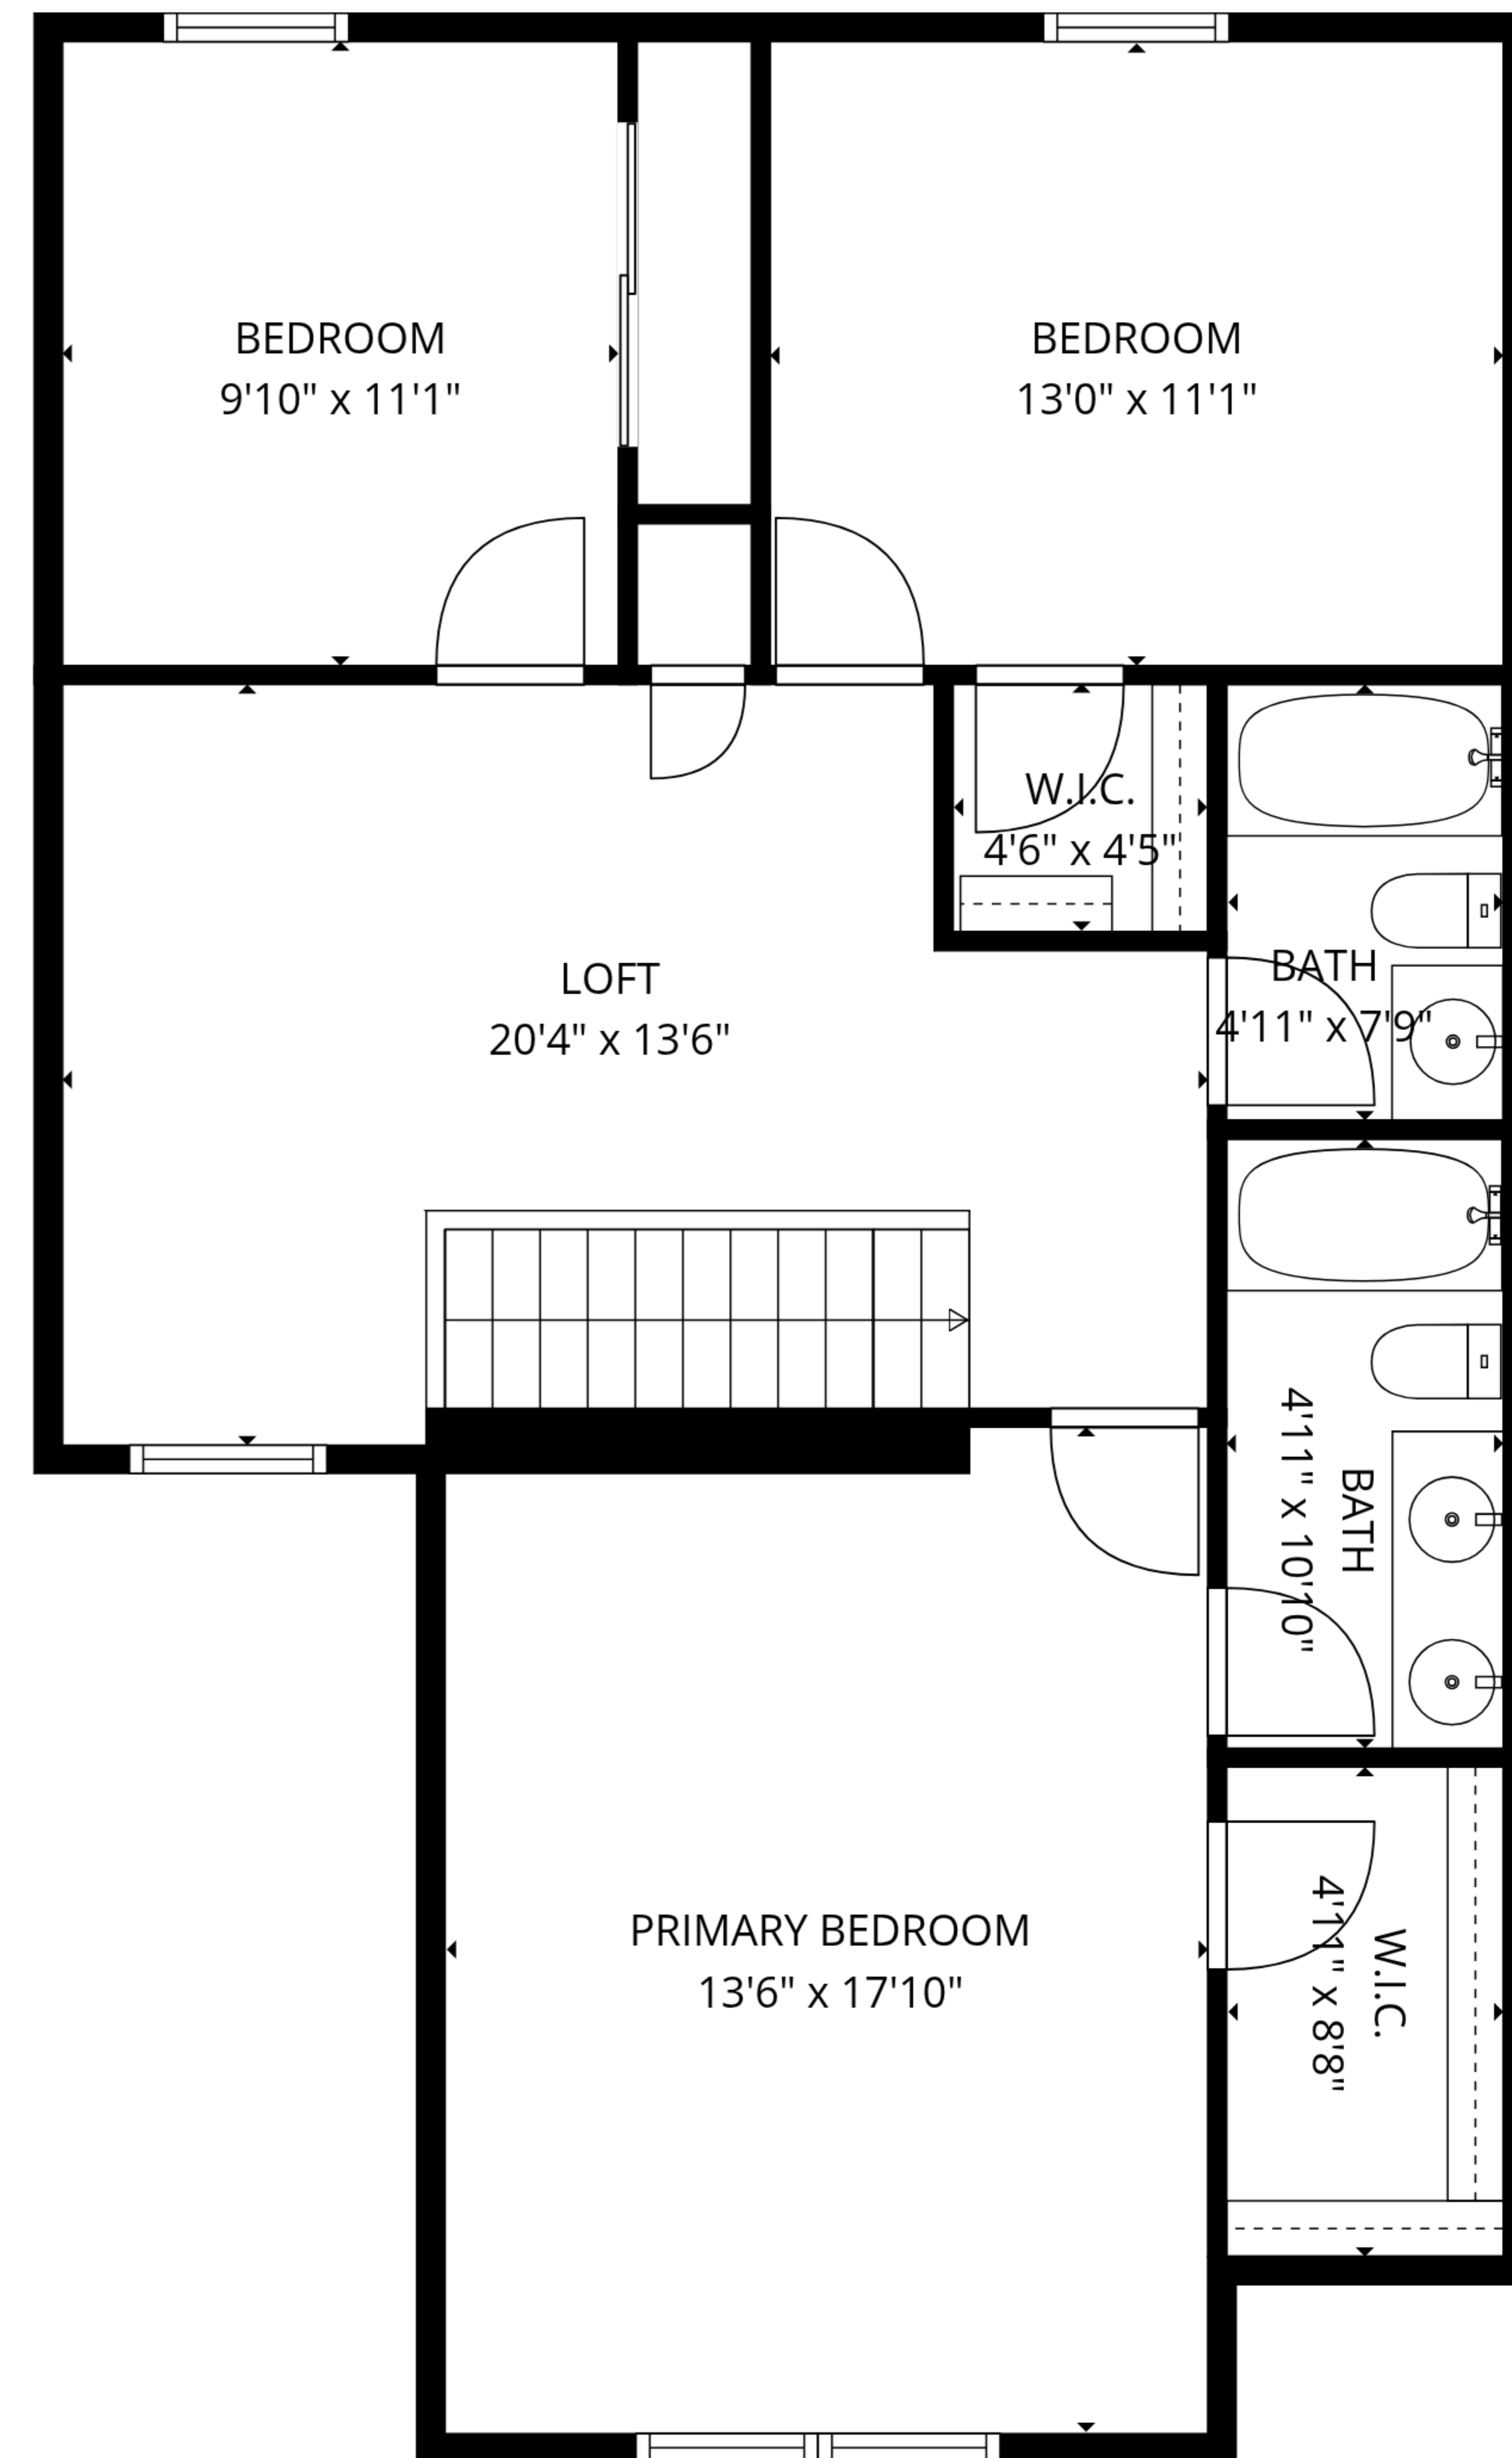

**TOTAL: 1606 sq. ft**

1st floor: 655 sq. ft, 2nd floor: 951 sq. ft

EXCLUDED AREAS: GARAGE: 357 sq. ft, ROOM: 27 sq. ft, WALLS: 153 sq. ft

**TOTAL: 1606 sq. ft**

1st floor: 655 sq. ft, 2nd floor: 951 sq. ft

EXCLUDED AREAS: GARAGE: 357 sq. ft, ROOM: 27 sq. ft, WALLS: 153 sq. ft

1st floor

2nd floor

**TOTAL: 1606 sq. ft**  
 1st floor: 655 sq. ft, 2nd floor: 951 sq. ft  
 EXCLUDED AREAS: GARAGE: 357 sq. ft, ROOM: 27 sq. ft, WALLS: 153 sq. ft