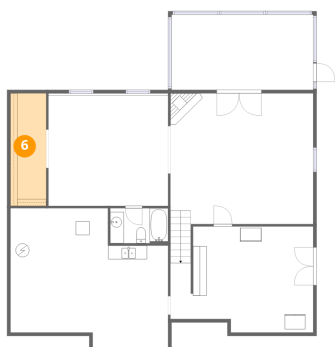

**4** Floor 1 - Screened Porch

Dimensions: 20'8" x 10'11"  
Area: 227 sq. ft  
Counted as living area: No

Heated: No  
Finished: No  
Enclosed: No  
Contiguous: Yes  
Permitted: Yes  
Wet space: No  
Addition: No  
Conversion: No

**5** Floor 1 - Storage

Dimensions: 20'10" x 15'6"  
Area: 286 sq. ft  
Counted as living area: No

Heated: No  
Finished: No  
Enclosed: No  
Contiguous: Yes  
Permitted: Yes  
Wet space: No  
Addition: No  
Conversion: No

400 Harbor Landing Drive, North Shore, Moneta, Franklin County, Virginia, United States, 24121

**6** Floor 1 - Storage

Dimensions: 5'3" x 16'5"  
Area: 86 sq. ft  
Counted as living area: No

Heated: No  
Finished: No  
Enclosed: No  
Contiguous: Yes  
Permitted: Yes  
Wet space: No  
Addition: No  
Conversion: No