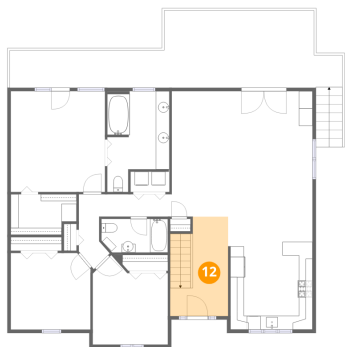

11 Floor 2 - Deck

Dimensions: 48'9" x 11'4"  
Area: 426 sq. ft  
Counted as living area: No

Heated: No  
Finished: No  
Enclosed: No  
Contiguous: Yes  
Permitted: Yes  
Wet space: No  
Addition: No  
Conversion: No

400 Harbor Landing Drive, North Shore, Moneta, Franklin County, Virginia, United States, 24121

**12** Floor 2 - Foyer

Dimensions: 8'6" x 14'7"  
Area: 115 sq. ft  
Counted as living area: Yes

Heated: Yes  
Finished: Yes  
Enclosed: Yes  
Contiguous: Yes  
Permitted: Yes  
Wet space: No  
Addition: No  
Conversion: No