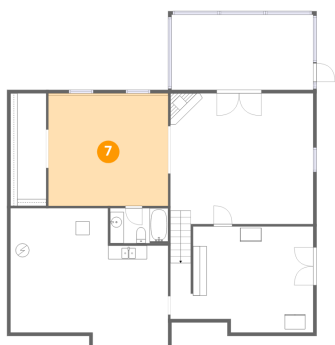

7 Floor 1 - Bedroom

Dimensions: 17'6" x 16'1"
Area: 287 sq. ft
Counted as living area: Yes

Heated: Yes
Finished: Yes
Enclosed: Yes
Contiguous: Yes
Permitted: Yes
Wet space: No
Addition: No
Conversion: No