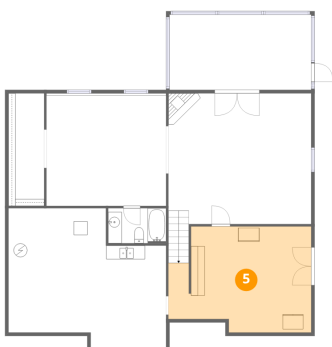

5 Floor 1 - Storage

Dimensions: 20'10" x 15'6"
Area: 286 sq. ft
Counted as living area: No

Heated: No
Finished: No
Enclosed: No
Contiguous: Yes
Permitted: Yes
Wet space: No
Addition: No
Conversion: No