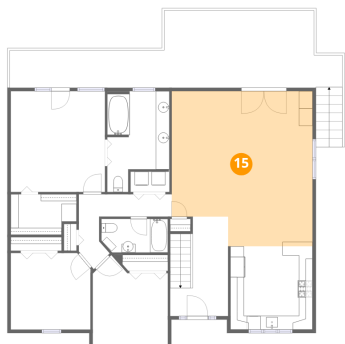

**14** Floor 2 - Primary Bedroom

Dimensions: 13'10" x 14'9"  
Area: 204 sq. ft  
Counted as living area: Yes

Heated: Yes  
Finished: Yes  
Enclosed: Yes  
Contiguous: Yes  
Permitted: Yes  
Wet space: No  
Addition: No  
Conversion: No

400 Harbor Landing Drive, North Shore, Moneta, Franklin County, Virginia, United States, 24121

**15** Floor 2 - Living Room

Dimensions: 20'8" x 22'8"  
Area: 433 sq. ft  
Counted as living area: Yes

Heated: Yes  
Finished: Yes  
Enclosed: Yes  
Contiguous: Yes  
Permitted: Yes  
Wet space: No  
Addition: No  
Conversion: No