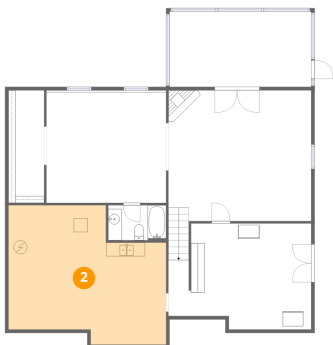

**1** Floor 1 - Recreation Room

---

Dimensions: 20'11" x 19'1"  
Area: 415 sq. ft  
Counted as living area: Yes

Heated: Yes  
Finished: Yes  
Enclosed: Yes  
Contiguous: Yes  
Permitted: Yes  
Wet space: No  
Addition: No  
Conversion: No

**2** Floor 1 - Basement

---

Dimensions: 23'0" x 20'4"  
Area: 394 sq. ft  
Counted as living area: No

Heated: Yes  
Finished: No  
Enclosed: Yes  
Contiguous: Yes  
Permitted: Yes  
Wet space: No  
Addition: No  
Conversion: No

400 Harbor Landing Drive, North Shore, Moneta, Franklin County, Virginia, United States, 24121

**3** Floor 1 - Bath

Dimensions: 8'6" x 5'1"  
Area: 43 sq. ft  
Counted as living area: Yes

Heated: Yes  
Finished: Yes  
Enclosed: Yes  
Contiguous: Yes  
Permitted: Yes  
Wet space: Yes  
Addition: No  
Conversion: No