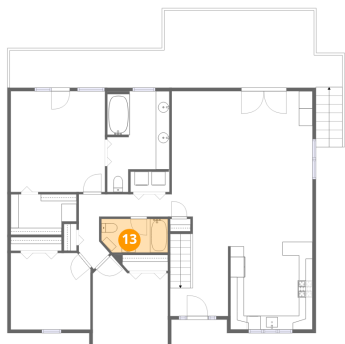

13 Floor 2 - Bath

Dimensions: 9'9" x 4'11"
Area: 46 sq. ft
Counted as living area: Yes

Heated: Yes
Finished: Yes
Enclosed: Yes
Contiguous: Yes
Permitted: Yes
Wet space: Yes
Addition: No
Conversion: No