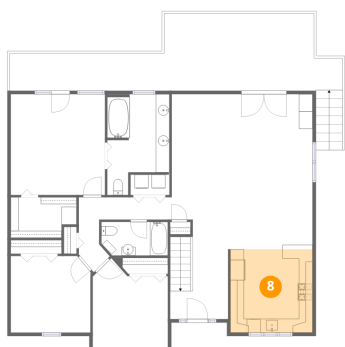

8 Floor 2 - Kitchen

Dimensions: 12'0" x 12'2"
Area: 147 sq. ft
Counted as living area: Yes

Heated: Yes
Finished: Yes
Enclosed: Yes
Contiguous: Yes
Permitted: Yes
Wet space: No
Addition: No
Conversion: No