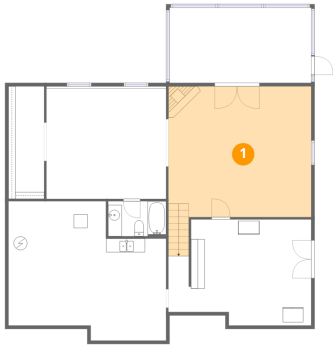

Home data report

400 Harbor Landing Drive, North Shore, Moneta, Franklin County, Virginia, United States, 24121

Room dimensions

Floor 2

Total:1548sqft Excluded: 426sqft

#		Dimensions	sqft	Counted as living area
8	Kitchen	12'0" x 12'2"	147 sq. ft	Yes
9	Bedroom	11'8" x 11'2"	129 sq. ft	Yes
10	Bath	9'1" x 14'4"	114 sq. ft	Yes
11	Deck	48'9" x 11'4"	426 sq. ft	No
12	Foyer	8'6" x 14'7"	115 sq. ft	Yes
13	Bath	9'9" x 4'11"	46 sq. ft	Yes
14	Primary Bedroom	13'10" x 14'9"	204 sq. ft	Yes
15	Living Room	20'8" x 22'8"	433 sq. ft	Yes
16	Bedroom	11'0" x 13'1"	122 sq. ft	Yes
17	Laundry	5'7" x 3'0"	17 sq. ft	Yes
18	W.I.C.	9'8" x 5'11"	53 sq. ft	Yes

Home data report

**400 Harbor Landing Drive, North Shore, Moneta, Franklin  
County, Virginia, United States, 24121**

#		Dimensions	sqft	Counted as living area
19	Hall	13'7" x 10'11"	67 sq. ft	Yes

400 Harbor Landing Drive, North Shore, Moneta, Franklin County, Virginia, United States, 24121

**1** Floor 1 - Recreation Room

---

Dimensions: 20'11" x 19'1"  
Area: 415 sq. ft  
Counted as living area: Yes

Heated: Yes  
Finished: Yes  
Enclosed: Yes  
Contiguous: Yes  
Permitted: Yes  
Wet space: No  
Addition: No  
Conversion: No