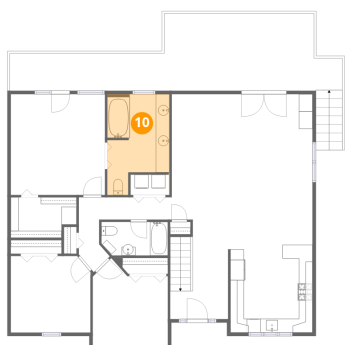

10 Floor 2 - Bath

Dimensions: 9'1" x 14'4"
Area: 114 sq. ft
Counted as living area: Yes

Heated: Yes
Finished: Yes
Enclosed: Yes
Contiguous: Yes
Permitted: Yes
Wet space: Yes
Addition: No
Conversion: No