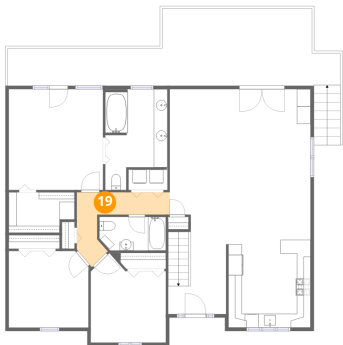

19 Floor 2 - Hall

Dimensions: 13'7" x 10'11"
Area: 67 sq. ft
Counted as living area: Yes

Heated: Yes
Finished: Yes
Enclosed: Yes
Contiguous: Yes
Permitted: Yes
Wet space: No
Addition: No
Conversion: No