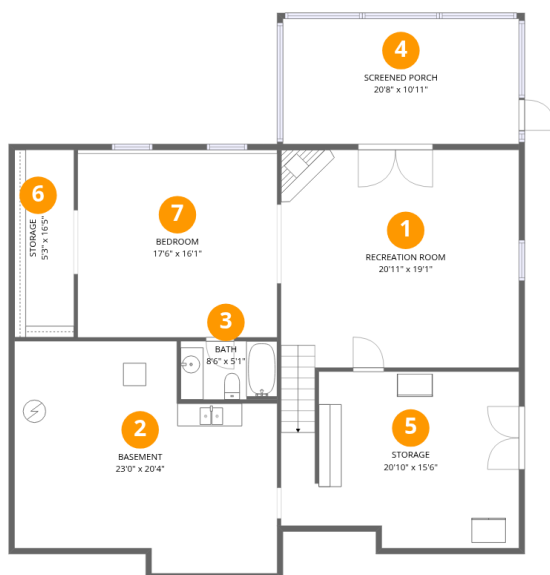

## Home data report

400 Harbor Landing Drive, North Shore, Moneta, Franklin County, Virginia, United States, 24121

**Total Area: 2325 sq. ft**

1st Floor: 777 sq. ft, 2nd Floor: 1548 sq. ft

Excluded: Basement 398 sq. ft, Storage 374 sq. ft, Screened porch 227 sq. ft, Deck 426 sq. ft, Walls: 192 sq. ft

## Property summary

 **2** Floors

 **4** Bedrooms

 **3** Bathrooms

## Room dimensions

Floor 1

Total:777sqft Excluded: 999sqft

#		Dimensions	sqft	Counted as living area
1	Recreation Room	20'11" x 19'1"	415 sq. ft	Yes
2	Basement	23'0" x 20'4"	394 sq. ft	No
3	Bath	8'6" x 5'1"	43 sq. ft	Yes
4	Screened Porch	20'8" x 10'11"	227 sq. ft	No
5	Storage	20'10" x 15'6"	286 sq. ft	No
6	Storage	5'3" x 16'5"	86 sq. ft	No
7	Bedroom	17'6" x 16'1"	287 sq. ft	Yes

Home data report

400 Harbor Landing Drive, North Shore, Moneta, Franklin County, Virginia, United States, 24121

Room dimensions

Floor 2

Total:1548sqft Excluded: 426sqft

#		Dimensions	sqft	Counted as living area
8	Kitchen	12'0" x 12'2"	147 sq. ft	Yes
9	Bedroom	11'8" x 11'2"	129 sq. ft	Yes
10	Bath	9'1" x 14'4"	114 sq. ft	Yes
11	Deck	48'9" x 11'4"	426 sq. ft	No
12	Foyer	8'6" x 14'7"	115 sq. ft	Yes
13	Bath	9'9" x 4'11"	46 sq. ft	Yes
14	Primary Bedroom	13'10" x 14'9"	204 sq. ft	Yes
15	Living Room	20'8" x 22'8"	433 sq. ft	Yes
16	Bedroom	11'0" x 13'1"	122 sq. ft	Yes
17	Laundry	5'7" x 3'0"	17 sq. ft	Yes
18	W.I.C.	9'8" x 5'11"	53 sq. ft	Yes