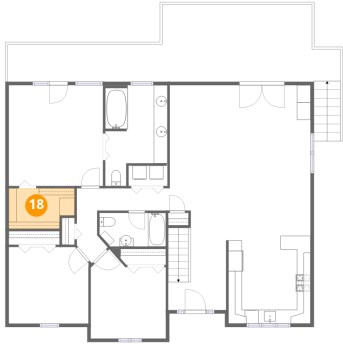

**17** Floor 2 - Laundry

Dimensions: 5'7" x 3'0"  
Area: 17 sq. ft  
Counted as living area: Yes

Heated: Yes  
Finished: Yes  
Enclosed: Yes  
Contiguous: Yes  
Permitted: Yes  
Wet space: No  
Addition: No  
Conversion: No

400 Harbor Landing Drive, North Shore, Moneta, Franklin County, Virginia, United States, 24121

**18** Floor 2 - W.I.C.

Dimensions: 9'8" x 5'11"  
Area: 53 sq. ft  
Counted as living area: Yes

Heated: Yes  
Finished: Yes  
Enclosed: Yes  
Contiguous: Yes  
Permitted: Yes  
Wet space: No  
Addition: No  
Conversion: No