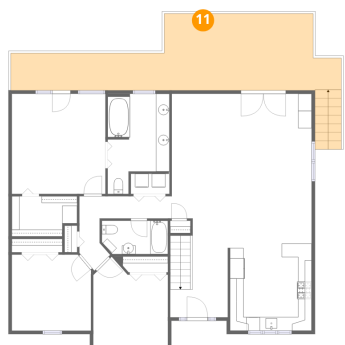

11 Floor 2 - Deck

Dimensions: 48'9" x 11'4"
Area: 426 sq. ft
Counted as living area: No

Heated: No
Finished: No
Enclosed: No
Contiguous: Yes
Permitted: Yes
Wet space: No
Addition: No
Conversion: No