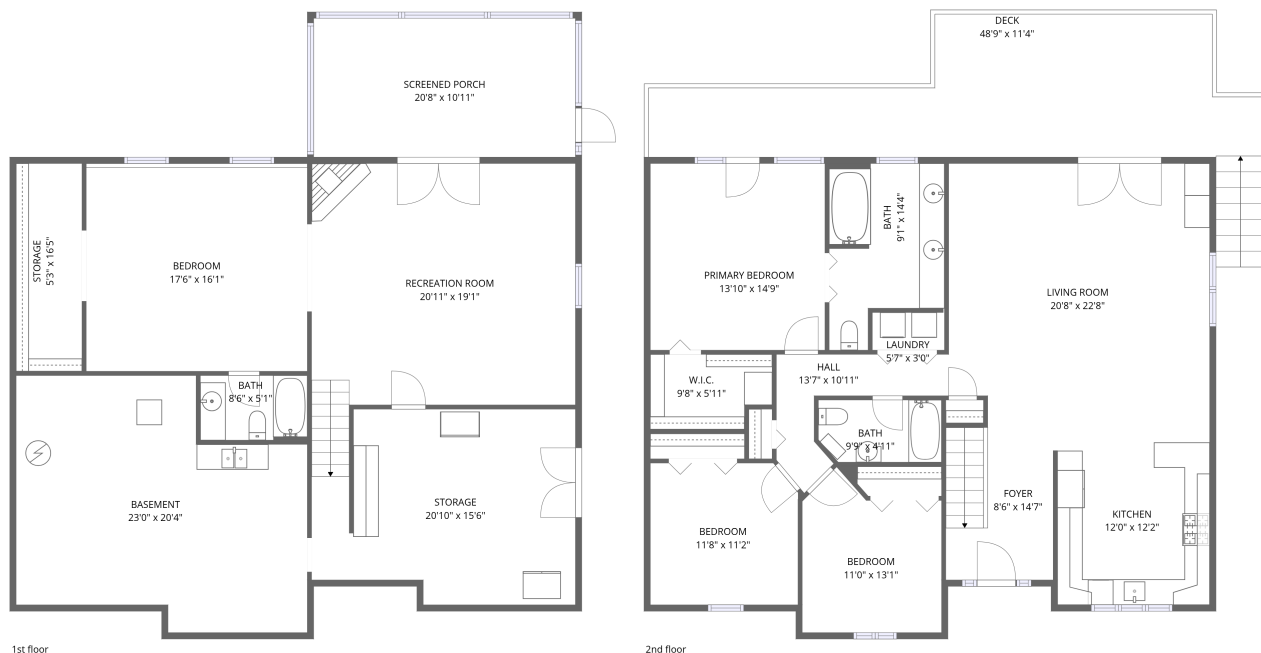

## Home data report

400 Harbor Landing Drive, North Shore, Moneta, Franklin County, Virginia, United States, 24121

**Total Area: 2325 sq. ft**

1st Floor: 777 sq. ft, 2nd Floor: 1548 sq. ft

Excluded: Basement 398 sq. ft, Storage 374 sq. ft, Screened porch 227 sq. ft, Deck 426 sq. ft, Walls: 192 sq. ft

## Property summary

 **2** Floors

 **4** Bedrooms

 **3** Bathrooms

## Room dimensions

Floor 1

Total:777sqft Excluded: 999sqft

#		Dimensions	sqft	Counted as living area
1	Recreation Room	20'11" x 19'1"	415 sq. ft	Yes
2	Basement	23'0" x 20'4"	394 sq. ft	No
3	Bath	8'6" x 5'1"	43 sq. ft	Yes
4	Screened Porch	20'8" x 10'11"	227 sq. ft	No
5	Storage	20'10" x 15'6"	286 sq. ft	No
6	Storage	5'3" x 16'5"	86 sq. ft	No
7	Bedroom	17'6" x 16'1"	287 sq. ft	Yes

Home data report

400 Harbor Landing Drive, North Shore, Moneta, Franklin County, Virginia, United States, 24121

Room dimensions

Floor 2

Total:1548sqft Excluded: 426sqft

#		Dimensions	sqft	Counted as living area
8	Kitchen	12'0" x 12'2"	147 sq. ft	Yes
9	Bedroom	11'8" x 11'2"	129 sq. ft	Yes
10	Bath	9'1" x 14'4"	114 sq. ft	Yes
11	Deck	48'9" x 11'4"	426 sq. ft	No
12	Foyer	8'6" x 14'7"	115 sq. ft	Yes
13	Bath	9'9" x 4'11"	46 sq. ft	Yes
14	Primary Bedroom	13'10" x 14'9"	204 sq. ft	Yes
15	Living Room	20'8" x 22'8"	433 sq. ft	Yes
16	Bedroom	11'0" x 13'1"	122 sq. ft	Yes
17	Laundry	5'7" x 3'0"	17 sq. ft	Yes
18	W.I.C.	9'8" x 5'11"	53 sq. ft	Yes