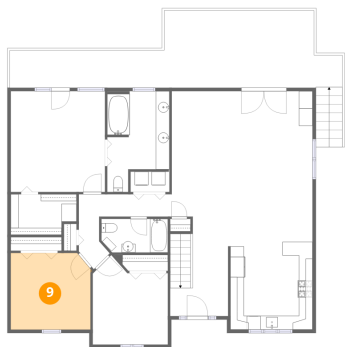

**8** Floor 2 - Kitchen

Dimensions: 12'0" x 12'2"  
Area: 147 sq. ft  
Counted as living area: Yes

Heated: Yes  
Finished: Yes  
Enclosed: Yes  
Contiguous: Yes  
Permitted: Yes  
Wet space: No  
Addition: No  
Conversion: No

400 Harbor Landing Drive, North Shore, Moneta, Franklin County, Virginia, United States, 24121

9 Floor 2 - Bedroom

Dimensions: 11'8" x 11'2"  
Area: 129 sq. ft  
Counted as living area: Yes

Heated: Yes  
Finished: Yes  
Enclosed: Yes  
Contiguous: Yes  
Permitted: Yes  
Wet space: No  
Addition: No  
Conversion: No