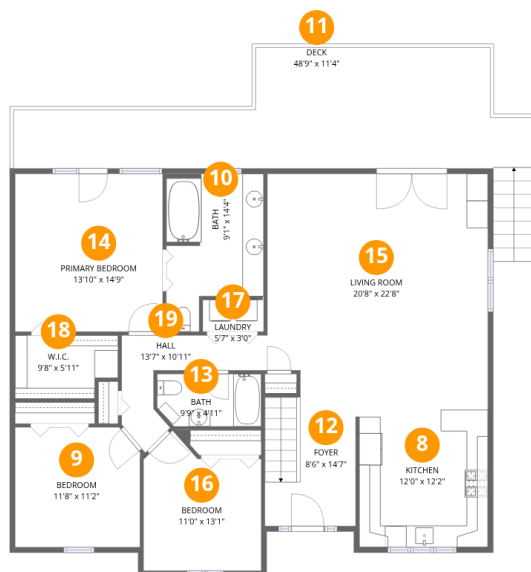

## Home data report

400 Harbor Landing Drive, North Shore, Moneta, Franklin County, Virginia, United States, 24121

**Total Area: 2325 sq. ft**

1st Floor: 777 sq. ft, 2nd Floor: 1548 sq. ft

Excluded: Basement 398 sq. ft, Storage 374 sq. ft, Screened porch 227 sq. ft, Deck 426 sq. ft, Walls: 192 sq. ft

## Room dimensions

Floor 1

Total:777sqft Excluded: 999sqft

#		Dimensions	sqft	Counted as living area
1	Recreation Room	20'11" x 19'1"	415 sq. ft	Yes
2	Basement	23'0" x 20'4"	394 sq. ft	No
3	Bath	8'6" x 5'1"	43 sq. ft	Yes
4	Screened Porch	20'8" x 10'11"	227 sq. ft	No
5	Storage	20'10" x 15'6"	286 sq. ft	No
6	Storage	5'3" x 16'5"	86 sq. ft	No
7	Bedroom	17'6" x 16'1"	287 sq. ft	Yes

Home data report

400 Harbor Landing Drive, North Shore, Moneta, Franklin County, Virginia, United States, 24121

Room dimensions

Floor 2

Total:1548sqft Excluded: 426sqft

#		Dimensions	sqft	Counted as living area
8	Kitchen	12'0" x 12'2"	147 sq. ft	Yes
9	Bedroom	11'8" x 11'2"	129 sq. ft	Yes
10	Bath	9'1" x 14'4"	114 sq. ft	Yes
11	Deck	48'9" x 11'4"	426 sq. ft	No
12	Foyer	8'6" x 14'7"	115 sq. ft	Yes
13	Bath	9'9" x 4'11"	46 sq. ft	Yes
14	Primary Bedroom	13'10" x 14'9"	204 sq. ft	Yes
15	Living Room	20'8" x 22'8"	433 sq. ft	Yes
16	Bedroom	11'0" x 13'1"	122 sq. ft	Yes
17	Laundry	5'7" x 3'0"	17 sq. ft	Yes
18	W.I.C.	9'8" x 5'11"	53 sq. ft	Yes

**1** Floor 1 - Recreation Room

---

Dimensions: 20'11" x 19'1"  
Area: 415 sq. ft  
Counted as living area: Yes

Heated: Yes  
Finished: Yes  
Enclosed: Yes  
Contiguous: Yes  
Permitted: Yes  
Wet space: No  
Addition: No  
Conversion: No