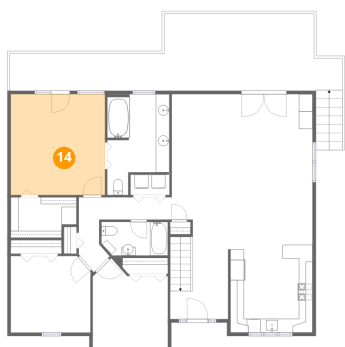

14 Floor 2 - Primary Bedroom

Dimensions: 13'10" x 14'9"
Area: 204 sq. ft
Counted as living area: Yes

Heated: Yes
Finished: Yes
Enclosed: Yes
Contiguous: Yes
Permitted: Yes
Wet space: No
Addition: No
Conversion: No