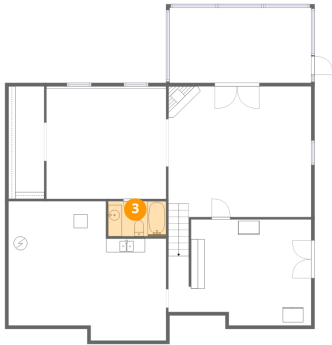

**1** Floor 1 - Recreation Room

---

Dimensions: 20'11" x 19'1"  
Area: 415 sq. ft  
Counted as living area: Yes

Heated: Yes  
Finished: Yes  
Enclosed: Yes  
Contiguous: Yes  
Permitted: Yes  
Wet space: No  
Addition: No  
Conversion: No

**2** Floor 1 - Basement

---

Dimensions: 23'0" x 20'4"  
Area: 394 sq. ft  
Counted as living area: No

Heated: Yes  
Finished: No  
Enclosed: Yes  
Contiguous: Yes  
Permitted: Yes  
Wet space: No  
Addition: No  
Conversion: No

400 Harbor Landing Drive, North Shore, Moneta, Franklin County, Virginia, United States, 24121

**3** Floor 1 - Bath

Dimensions: 8'6" x 5'1"  
Area: 43 sq. ft  
Counted as living area: Yes

Heated: Yes  
Finished: Yes  
Enclosed: Yes  
Contiguous: Yes  
Permitted: Yes  
Wet space: Yes  
Addition: No  
Conversion: No

**4** Floor 1 - Screened Porch

Dimensions: 20'8" x 10'11"  
Area: 227 sq. ft  
Counted as living area: No

Heated: No  
Finished: No  
Enclosed: No  
Contiguous: Yes  
Permitted: Yes  
Wet space: No  
Addition: No  
Conversion: No