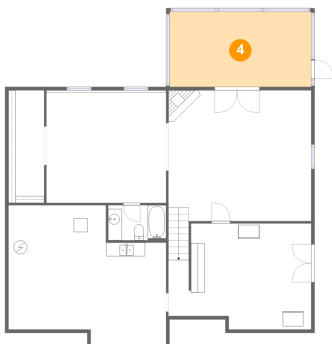

400 Harbor Landing Drive, North Shore, Moneta, Franklin County, Virginia, United States, 24121

**3** Floor 1 - Bath

Dimensions: 8'6" x 5'1"  
Area: 43 sq. ft  
Counted as living area: Yes

Heated: Yes  
Finished: Yes  
Enclosed: Yes  
Contiguous: Yes  
Permitted: Yes  
Wet space: Yes  
Addition: No  
Conversion: No

**4** Floor 1 - Screened Porch

Dimensions: 20'8" x 10'11"  
Area: 227 sq. ft  
Counted as living area: No

Heated: No  
Finished: No  
Enclosed: No  
Contiguous: Yes  
Permitted: Yes  
Wet space: No  
Addition: No  
Conversion: No