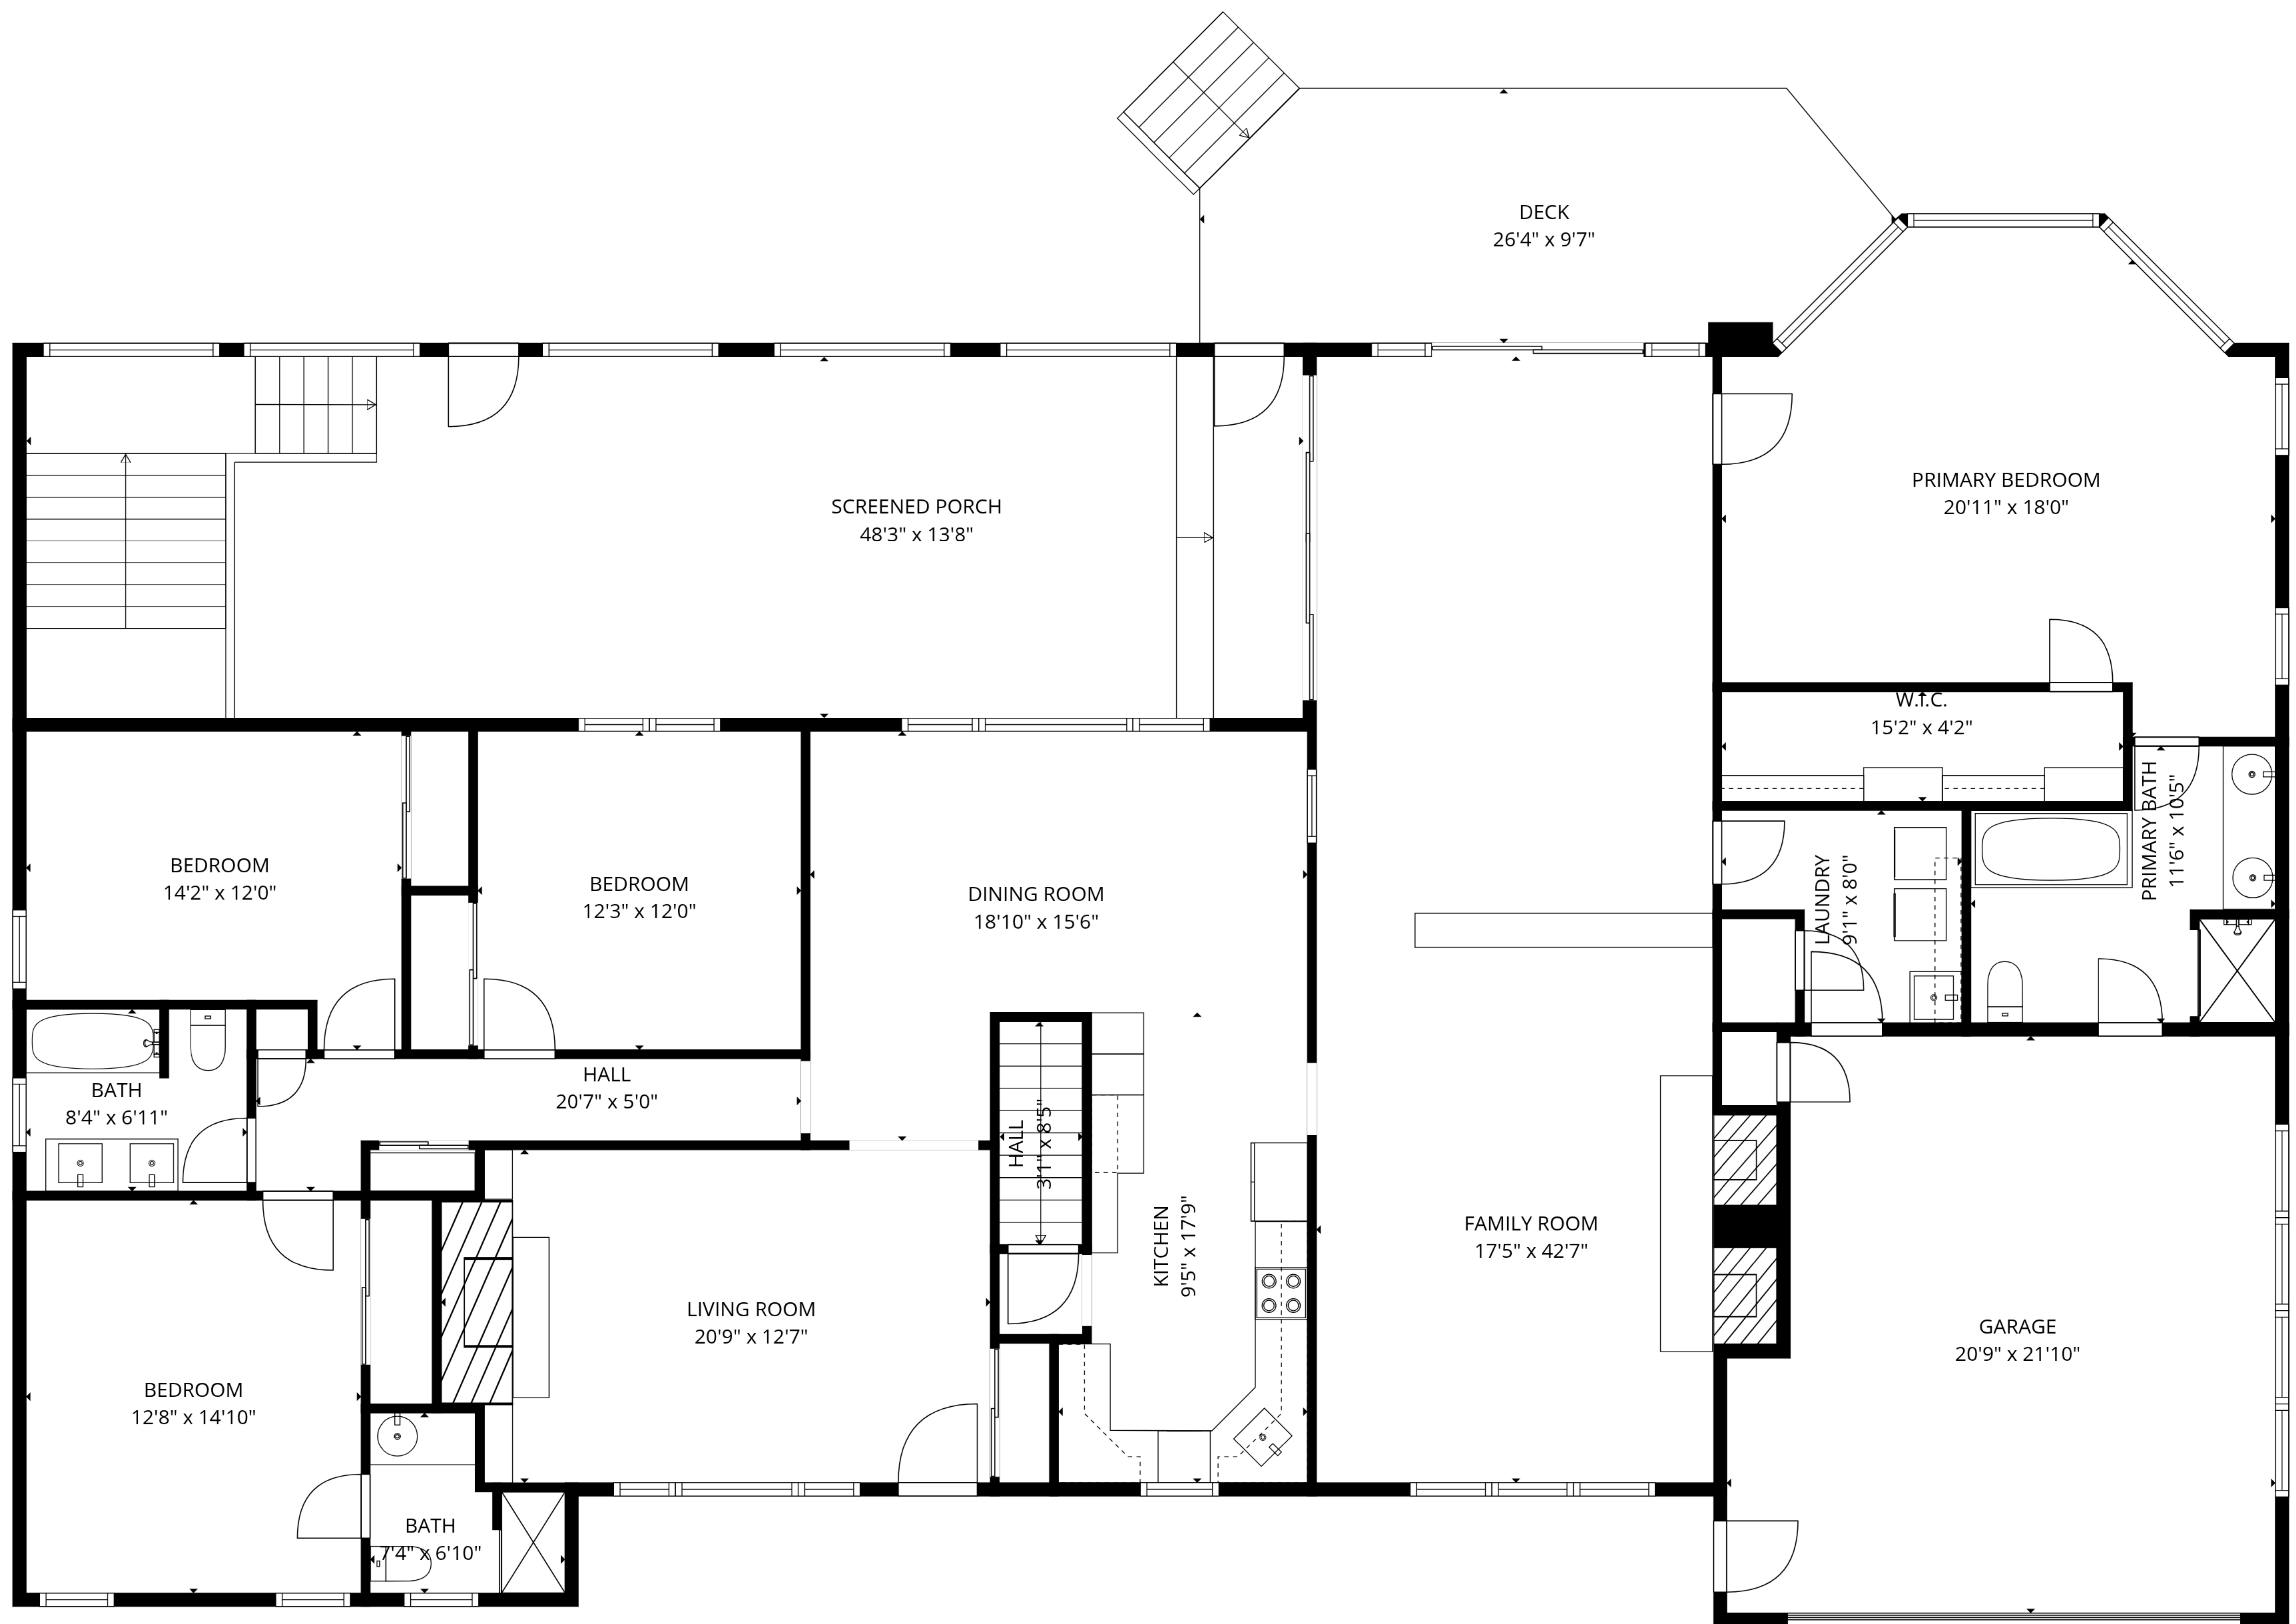

**TOTAL: 4086 sq. ft**

1st floor: 1354 sq. ft, 2nd floor: 2732 sq. ft

EXCLUDED AREAS: STORAGE: 101 sq. ft, GARAGE: 423 sq. ft, SCREENED PORCH: 660 sq. ft,

DECK: 225 sq. ft, WALLS: 272 sq. ft

**TOTAL: 4086 sq. ft**

1st floor: 1354 sq. ft, 2nd floor: 2732 sq. ft

EXCLUDED AREAS: STORAGE: 101 sq. ft, GARAGE: 423 sq. ft, SCREENED PORCH: 660 sq. ft,

DECK: 225 sq. ft, WALLS: 272 sq. ft

2nd floor

1st floor

**TOTAL: 4086 sq. ft**  
 1st floor: 1354 sq. ft, 2nd floor: 2732 sq. ft  
 EXCLUDED AREAS: STORAGE: 101 sq. ft, GARAGE: 423 sq. ft, SCREENED PORCH: 660 sq. ft,  
 DECK: 225 sq. ft, WALLS: 272 sq. ft