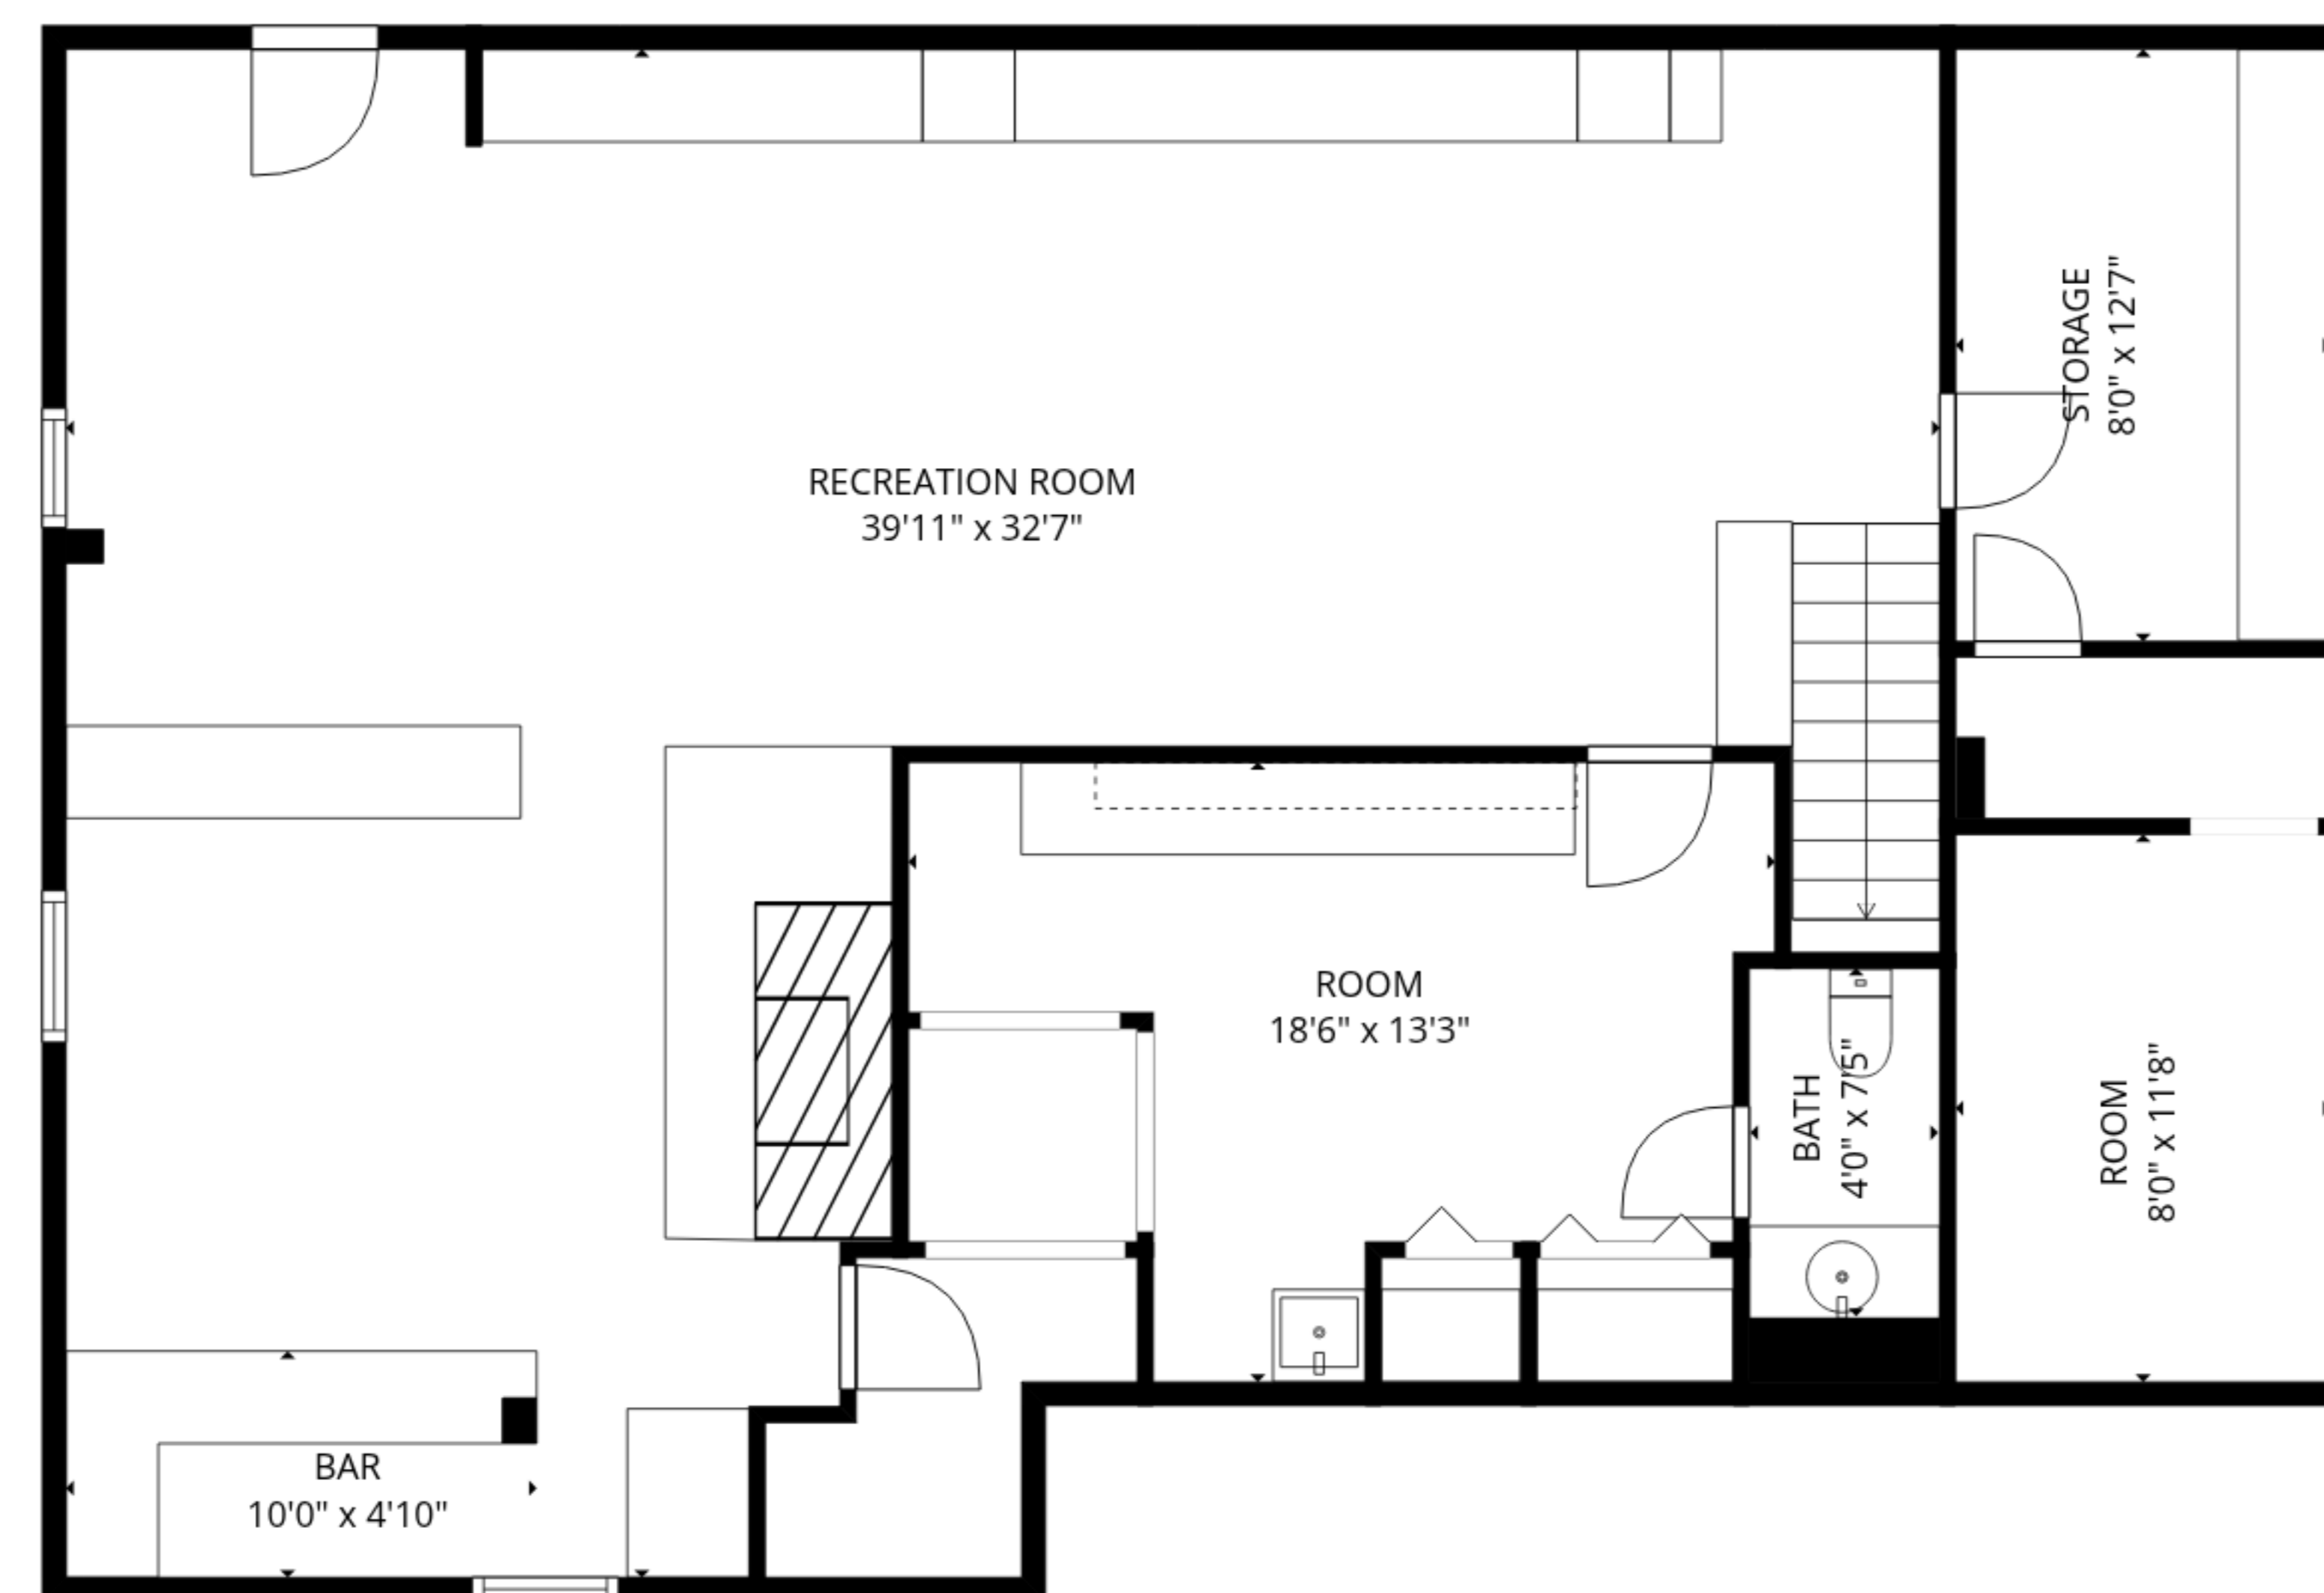

**TOTAL: 4086 sq. ft**

1st floor: 1354 sq. ft, 2nd floor: 2732 sq. ft

EXCLUDED AREAS: STORAGE: 101 sq. ft, GARAGE: 423 sq. ft, SCREENED PORCH: 660 sq. ft,

DECK: 225 sq. ft, WALLS: 272 sq. ft

**TOTAL: 4086 sq. ft**

1st floor: 1354 sq. ft, 2nd floor: 2732 sq. ft

EXCLUDED AREAS: STORAGE: 101 sq. ft, GARAGE: 423 sq. ft, SCREENED PORCH: 660 sq. ft,

DECK: 225 sq. ft, WALLS: 272 sq. ft

2nd floor

1st floor

**TOTAL: 4086 sq. ft**  
 1st floor: 1354 sq. ft, 2nd floor: 2732 sq. ft  
 EXCLUDED AREAS: STORAGE: 101 sq. ft, GARAGE: 423 sq. ft, SCREENED PORCH: 660 sq. ft,  
 DECK: 225 sq. ft, WALLS: 272 sq. ft