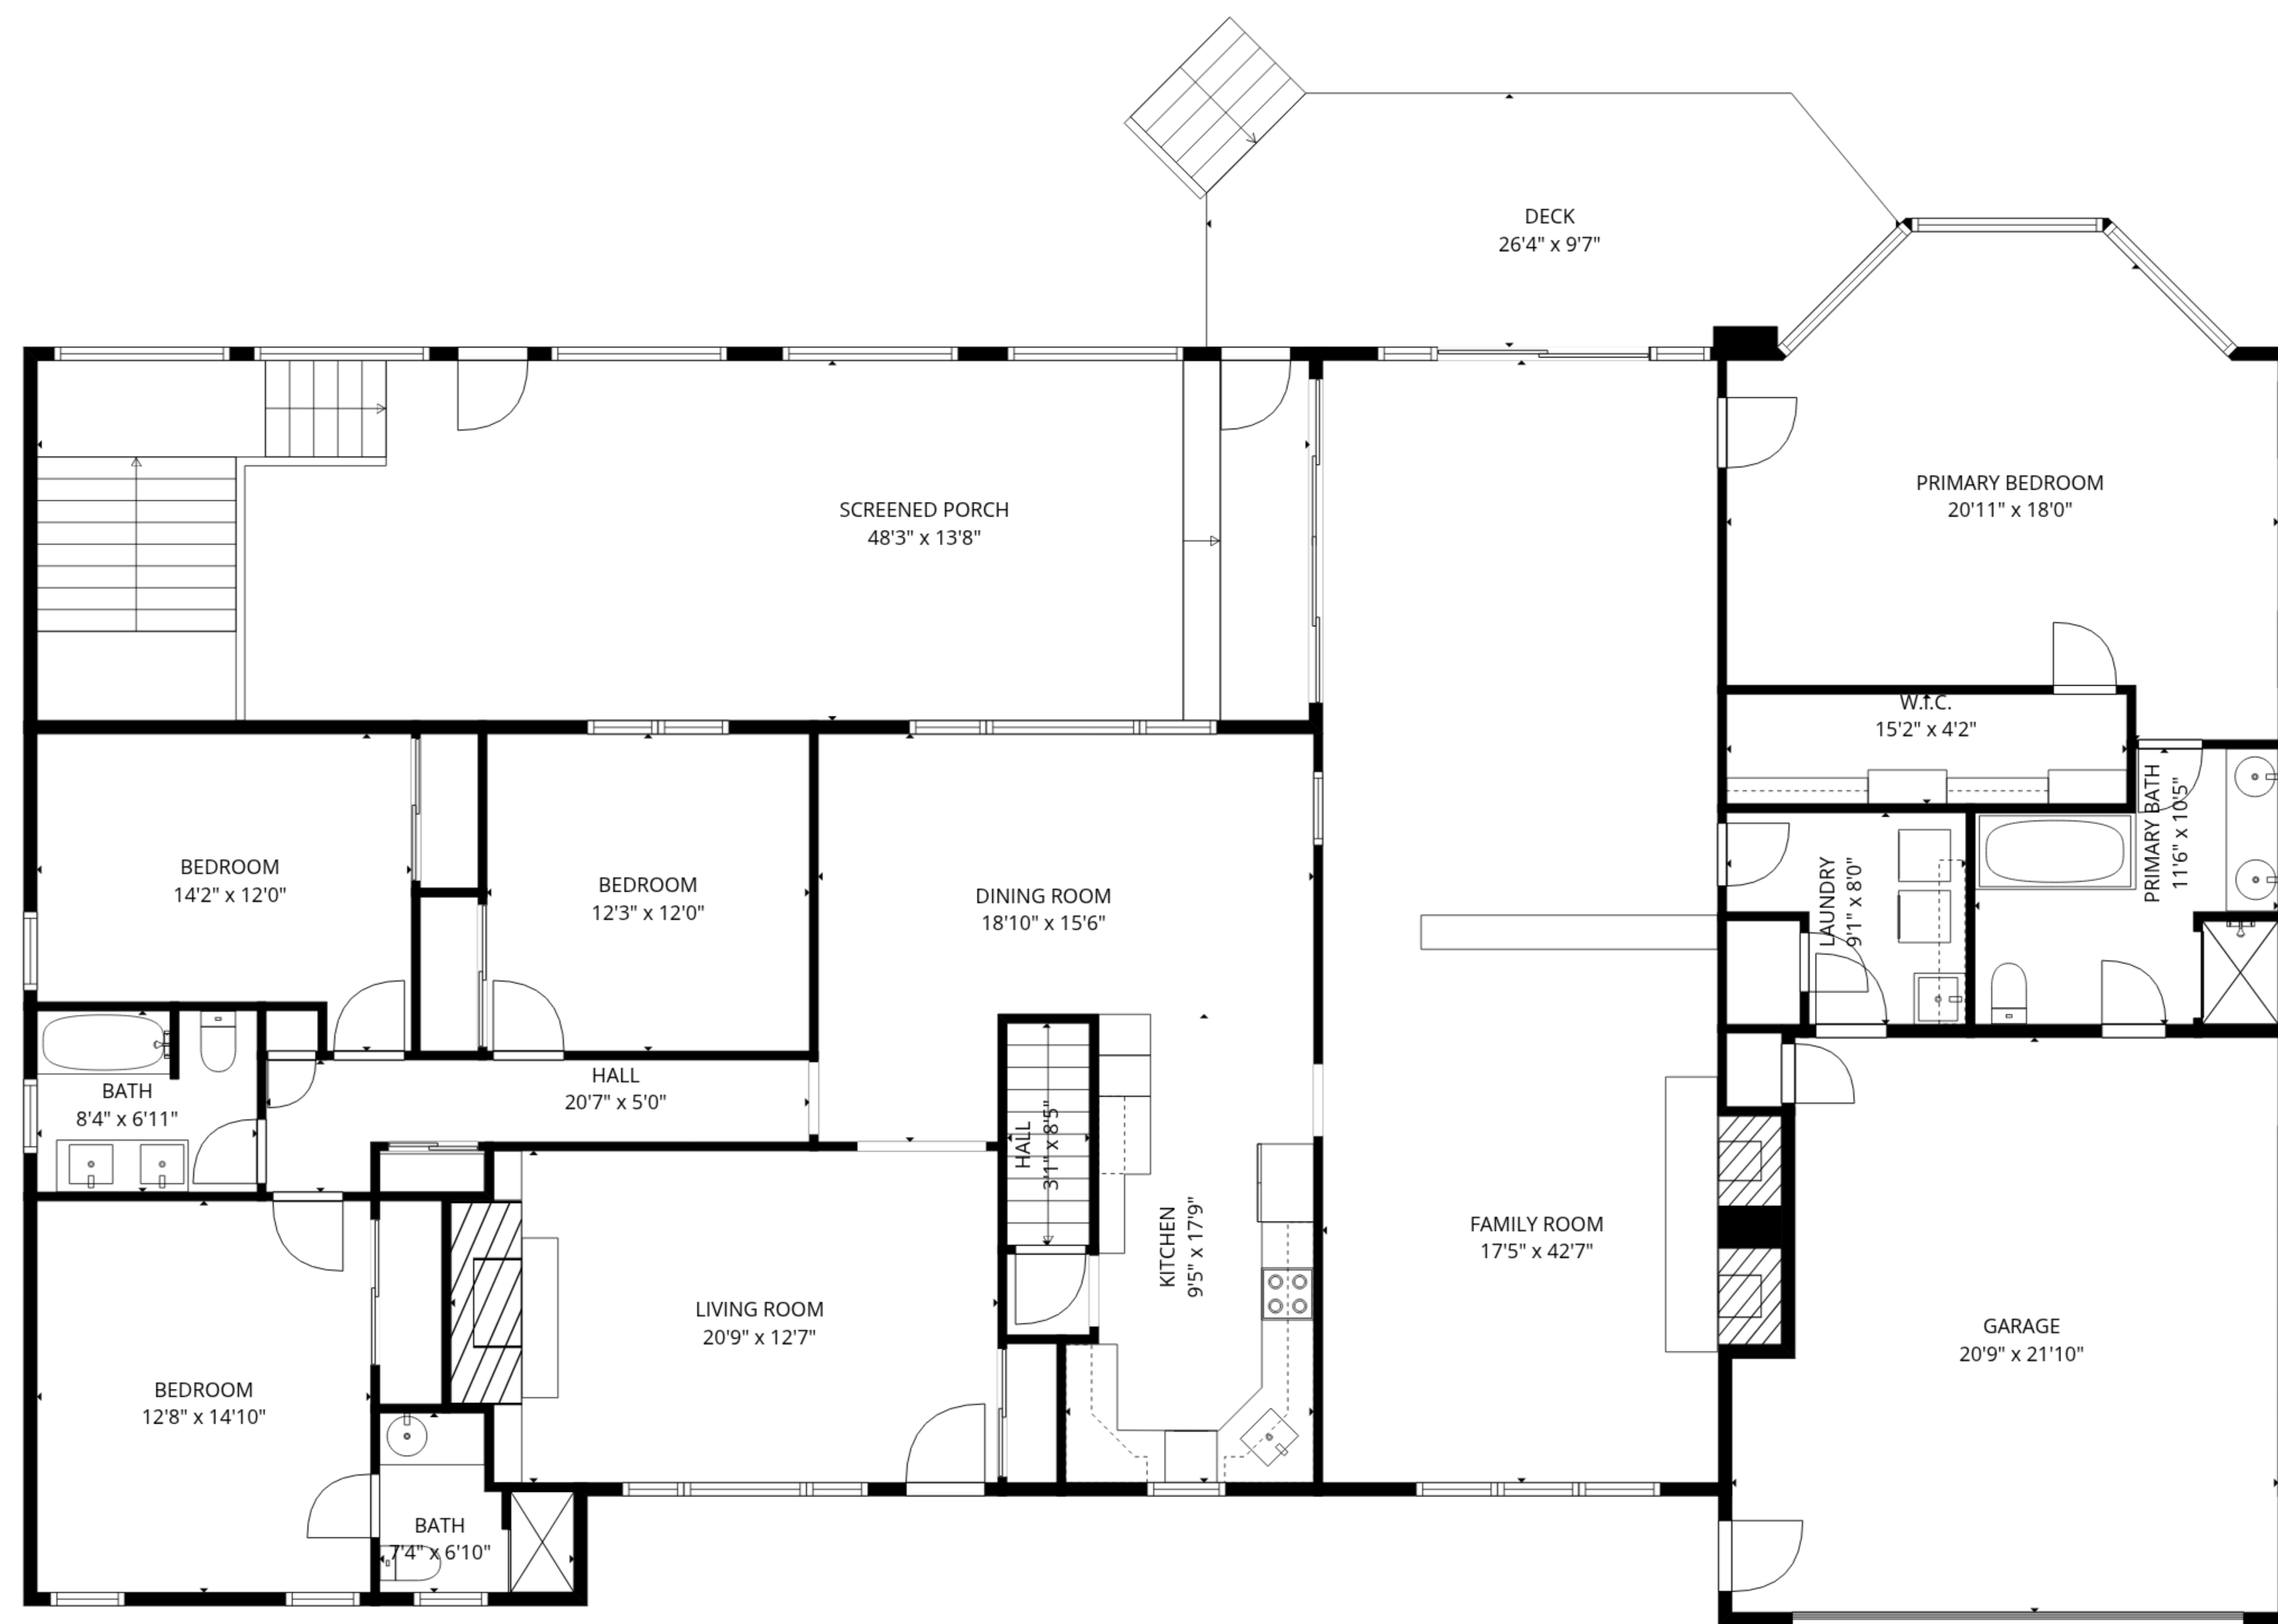

**TOTAL: 4086 sq. ft**

1st floor: 1354 sq. ft, 2nd floor: 2732 sq. ft

EXCLUDED AREAS: STORAGE: 101 sq. ft, GARAGE: 423 sq. ft, SCREENED PORCH: 660 sq. ft,

DECK: 225 sq. ft, WALLS: 272 sq. ft

**TOTAL: 4086 sq. ft**

1st floor: 1354 sq. ft, 2nd floor: 2732 sq. ft

EXCLUDED AREAS: STORAGE: 101 sq. ft, GARAGE: 423 sq. ft, SCREENED PORCH: 660 sq. ft,

DECK: 225 sq. ft, WALLS: 272 sq. ft

2nd floor

1st floor

**TOTAL: 4086 sq. ft**  
 1st floor: 1354 sq. ft, 2nd floor: 2732 sq. ft  
 EXCLUDED AREAS: STORAGE: 101 sq. ft, GARAGE: 423 sq. ft, SCREENED PORCH: 660 sq. ft,  
 DECK: 225 sq. ft, WALLS: 272 sq. ft