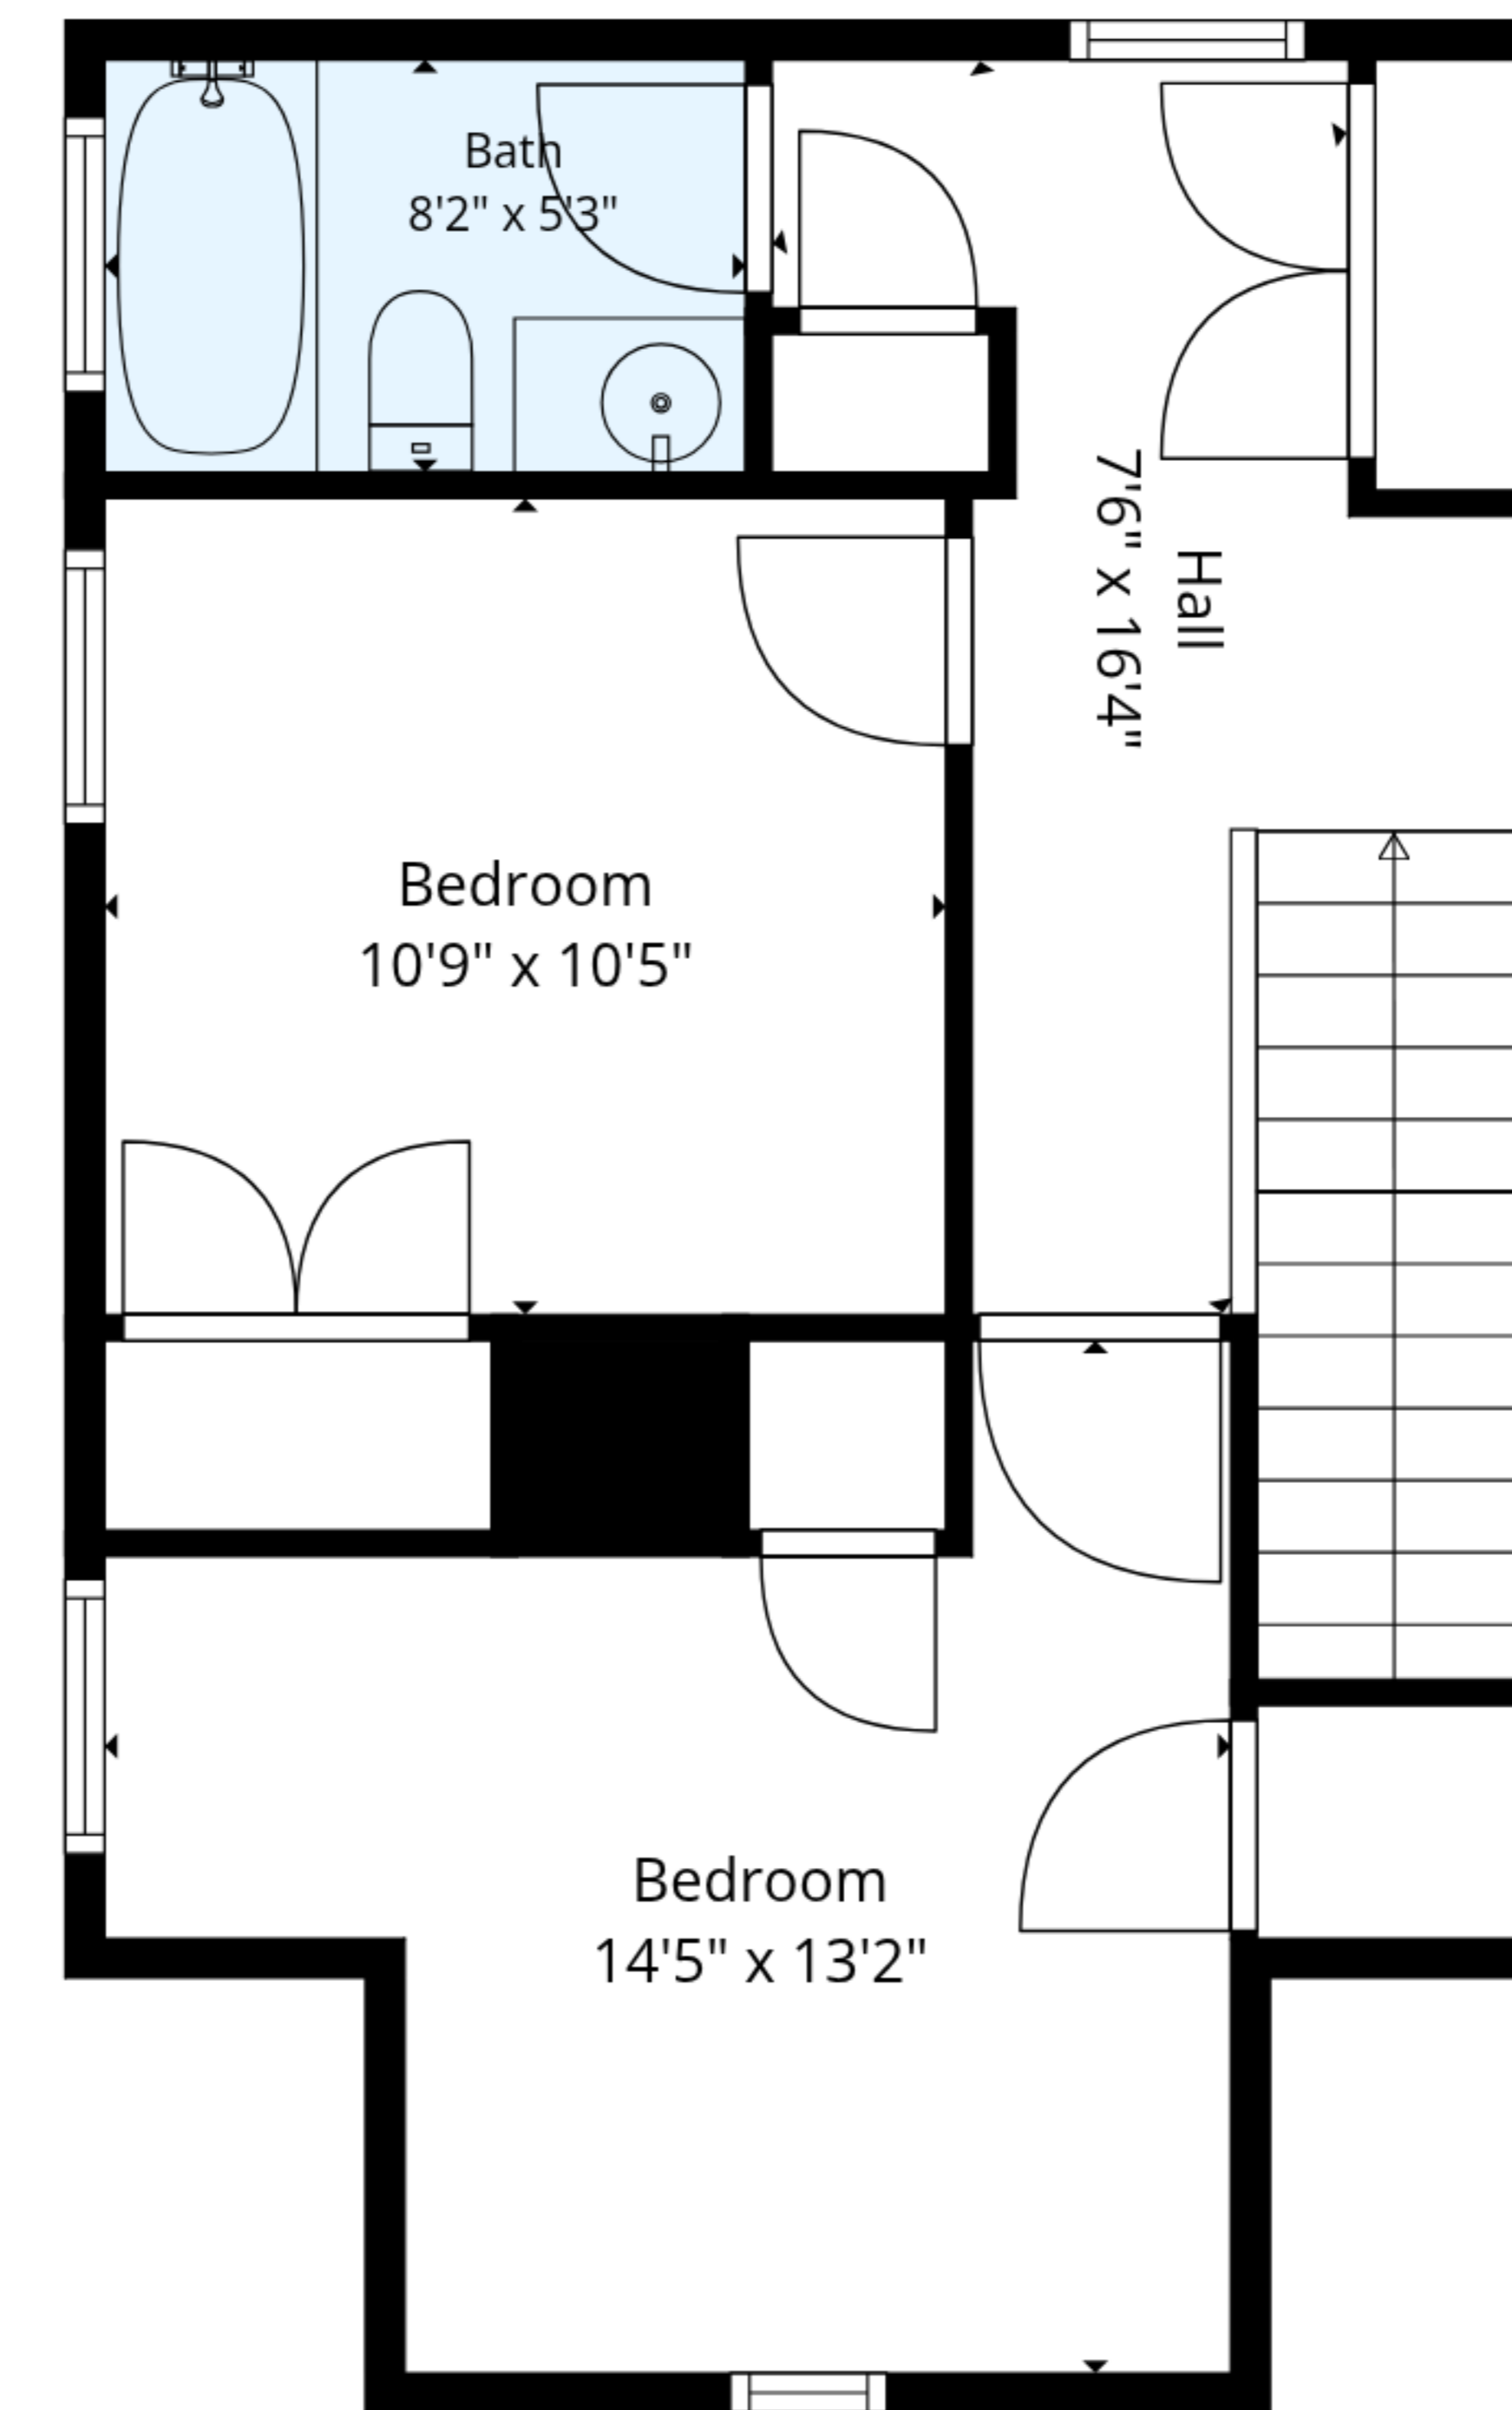

TOTAL: 1235 sq. ft

1st floor: 739 sq. ft, 2nd floor: 496 sq. ft

EXCLUDED AREAS: PORCH: 32 sq. ft, DECK: 365 sq. ft, STORAGE: 21 sq. ft,
WALLS: 115 sq. ft

TOTAL: 1235 sq. ft

1st floor: 739 sq. ft, 2nd floor: 496 sq. ft

EXCLUDED AREAS: PORCH: 32 sq. ft, DECK: 365 sq. ft, STORAGE: 21 sq. ft,
WALLS: 115 sq. ft

1st Floor

2nd Floor

TOTAL: 1235 sq. ft
 1st floor: 739 sq. ft, 2nd floor: 496 sq. ft
 EXCLUDED AREAS: PORCH: 32 sq. ft, DECK: 365 sq. ft, STORAGE: 21 sq. ft,
 WALLS: 115 sq. ft