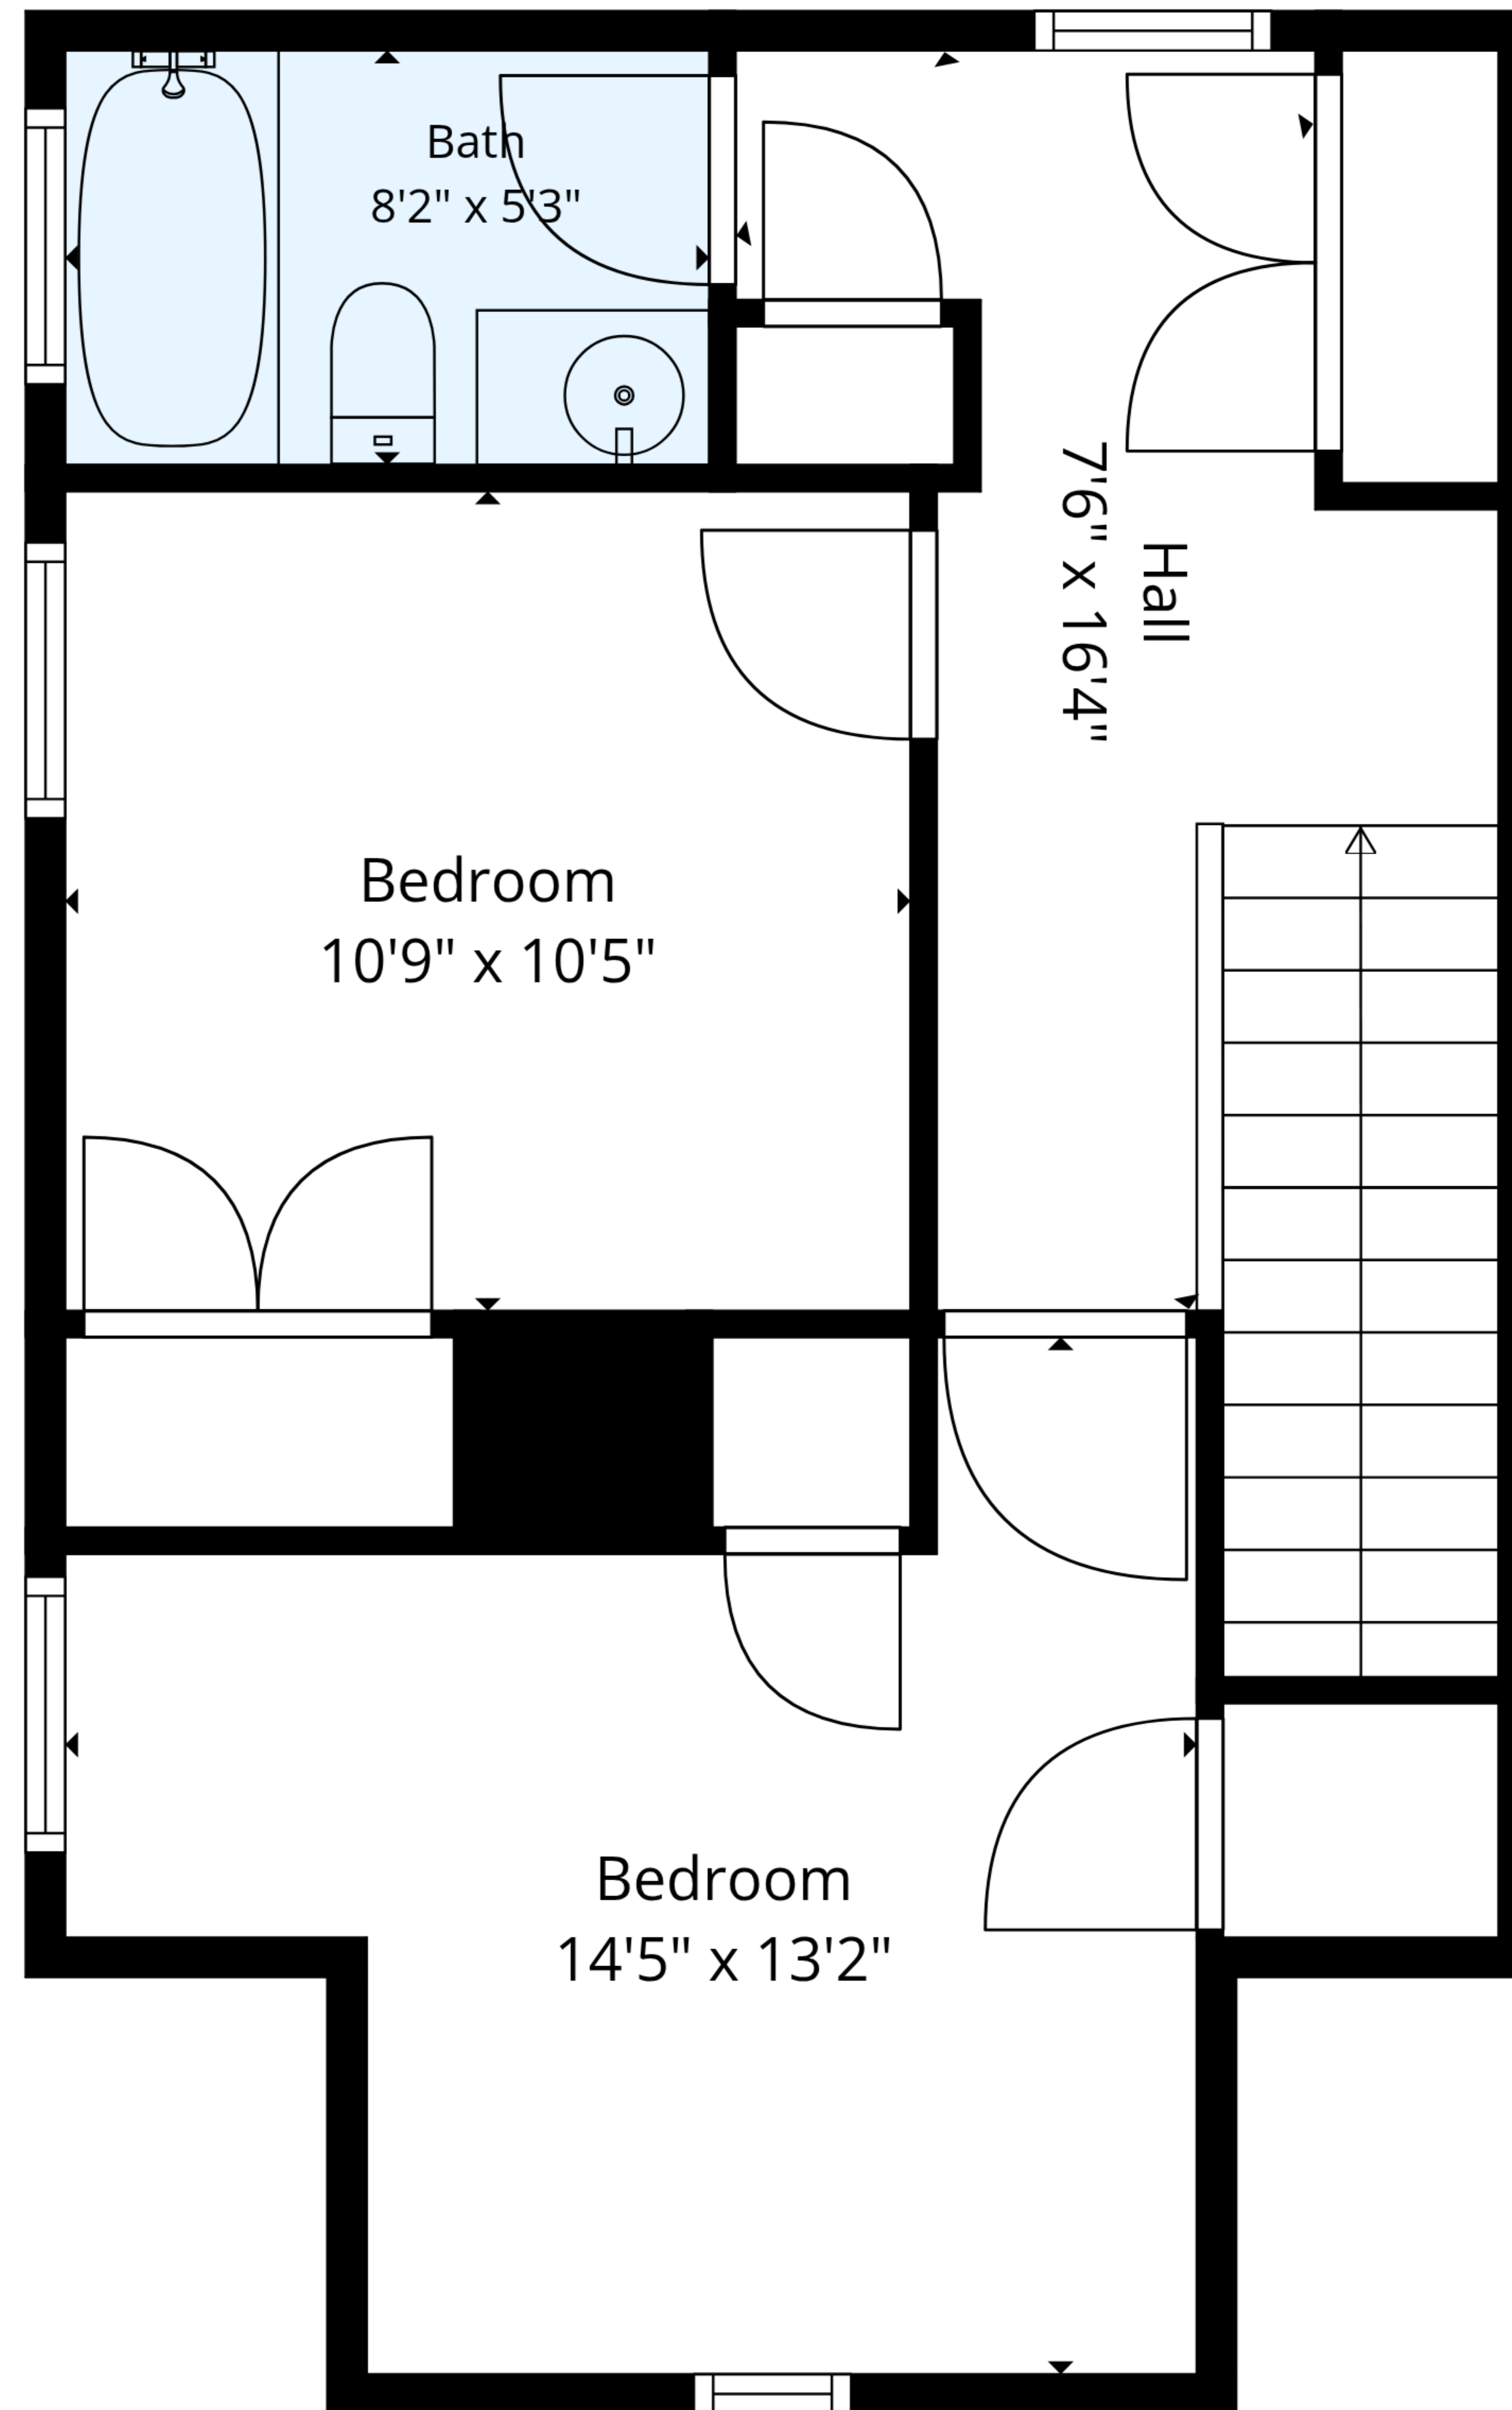

TOTAL: 1235 sq. ft

1st floor: 739 sq. ft, 2nd floor: 496 sq. ft

EXCLUDED AREAS: PORCH: 32 sq. ft, DECK: 365 sq. ft, STORAGE: 21 sq. ft,
WALLS: 115 sq. ft

TOTAL: 1235 sq. ft

1st floor: 739 sq. ft, 2nd floor: 496 sq. ft

EXCLUDED AREAS: PORCH: 32 sq. ft, DECK: 365 sq. ft, STORAGE: 21 sq. ft,
WALLS: 115 sq. ft

1st Floor

2nd Floor

TOTAL: 1235 sq. ft
 1st floor: 739 sq. ft, 2nd floor: 496 sq. ft
 EXCLUDED AREAS: PORCH: 32 sq. ft, DECK: 365 sq. ft, STORAGE: 21 sq. ft,
 WALLS: 115 sq. ft