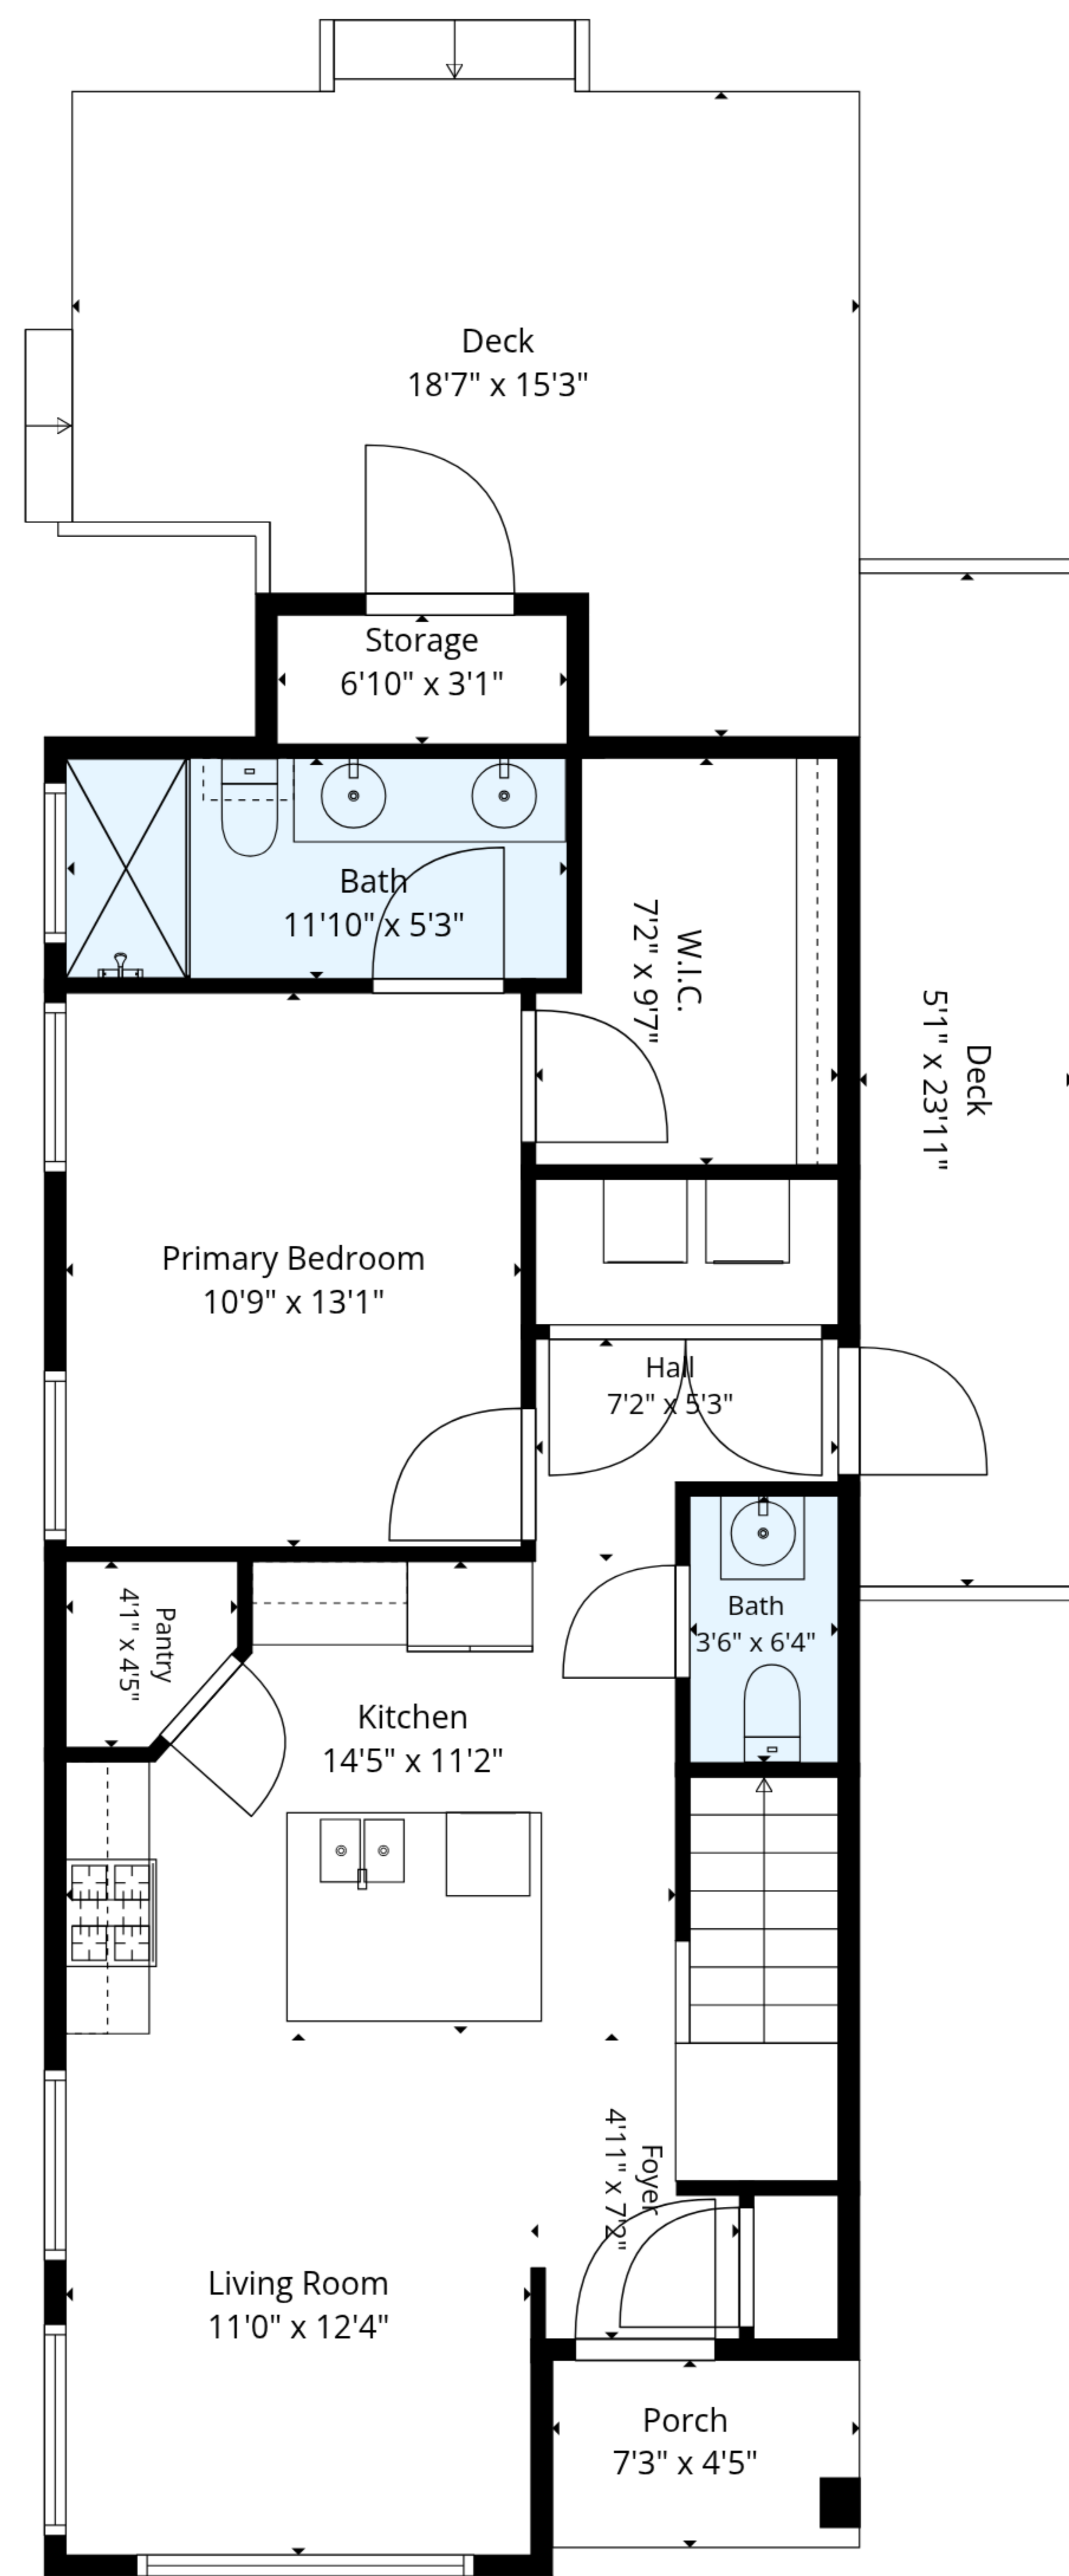

TOTAL: 1235 sq. ft

1st floor: 739 sq. ft, 2nd floor: 496 sq. ft

EXCLUDED AREAS: PORCH: 32 sq. ft, DECK: 365 sq. ft, STORAGE: 21 sq. ft,
WALLS: 115 sq. ft

TOTAL: 1235 sq. ft

1st floor: 739 sq. ft, 2nd floor: 496 sq. ft

EXCLUDED AREAS: PORCH: 32 sq. ft, DECK: 365 sq. ft, STORAGE: 21 sq. ft,
WALLS: 115 sq. ft

1st Floor

2nd Floor

TOTAL: 1235 sq. ft
 1st floor: 739 sq. ft, 2nd floor: 496 sq. ft
 EXCLUDED AREAS: PORCH: 32 sq. ft, DECK: 365 sq. ft, STORAGE: 21 sq. ft,
 WALLS: 115 sq. ft