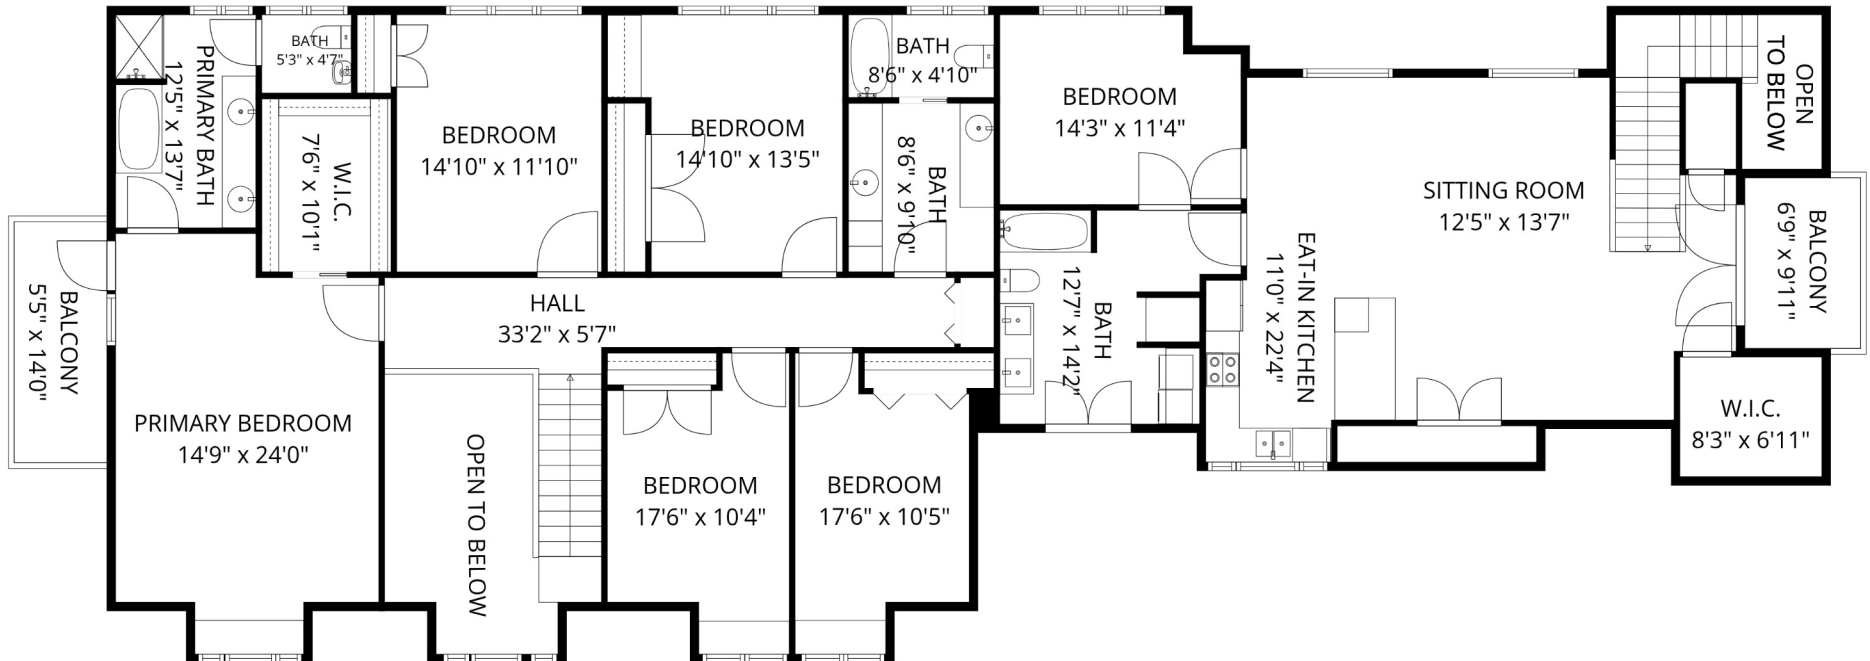

9808 Chapman Rd

Richard Admiraal
richardadmiraal@gmail.com

Estimated Areas:

Main Floor: 2470 sq. ft

Above Main: 2841 sq. ft

Total: 5311 Sq. Ft

9808 Chapman Rd

Richard Admiraal
richardadmiraal@gmail.com

Estimated Areas:

Main Floor: 2470 sq. ft

Above Main: 2841 sq. ft

Total: 5311 Sq. Ft