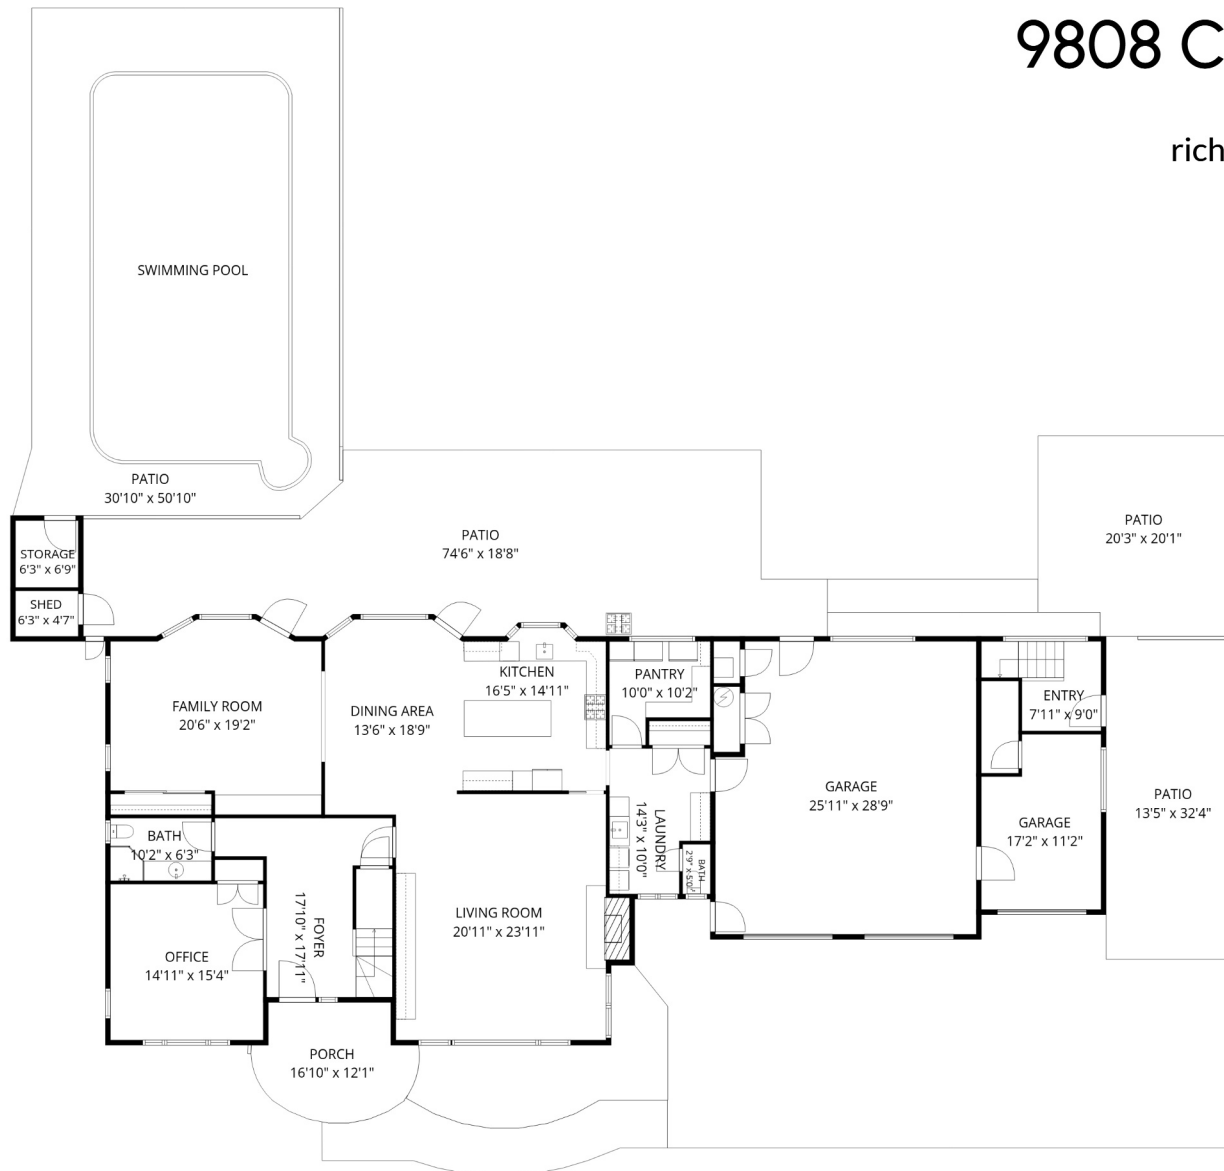

9808 Chapman Rd

Richard Admiraal
richardadmiraal@gmail.com

Estimated Areas:

Main Floor: 2470 sq. ft

Above Main: 2841 sq. ft

Total: 5311 Sq. Ft

9808 Chapman Rd

Richard Admiraal
richardadmiraal@gmail.com

Estimated Areas:

Main Floor: 2470 sq. ft

Above Main: 2841 sq. ft

Total: 5311 Sq. Ft