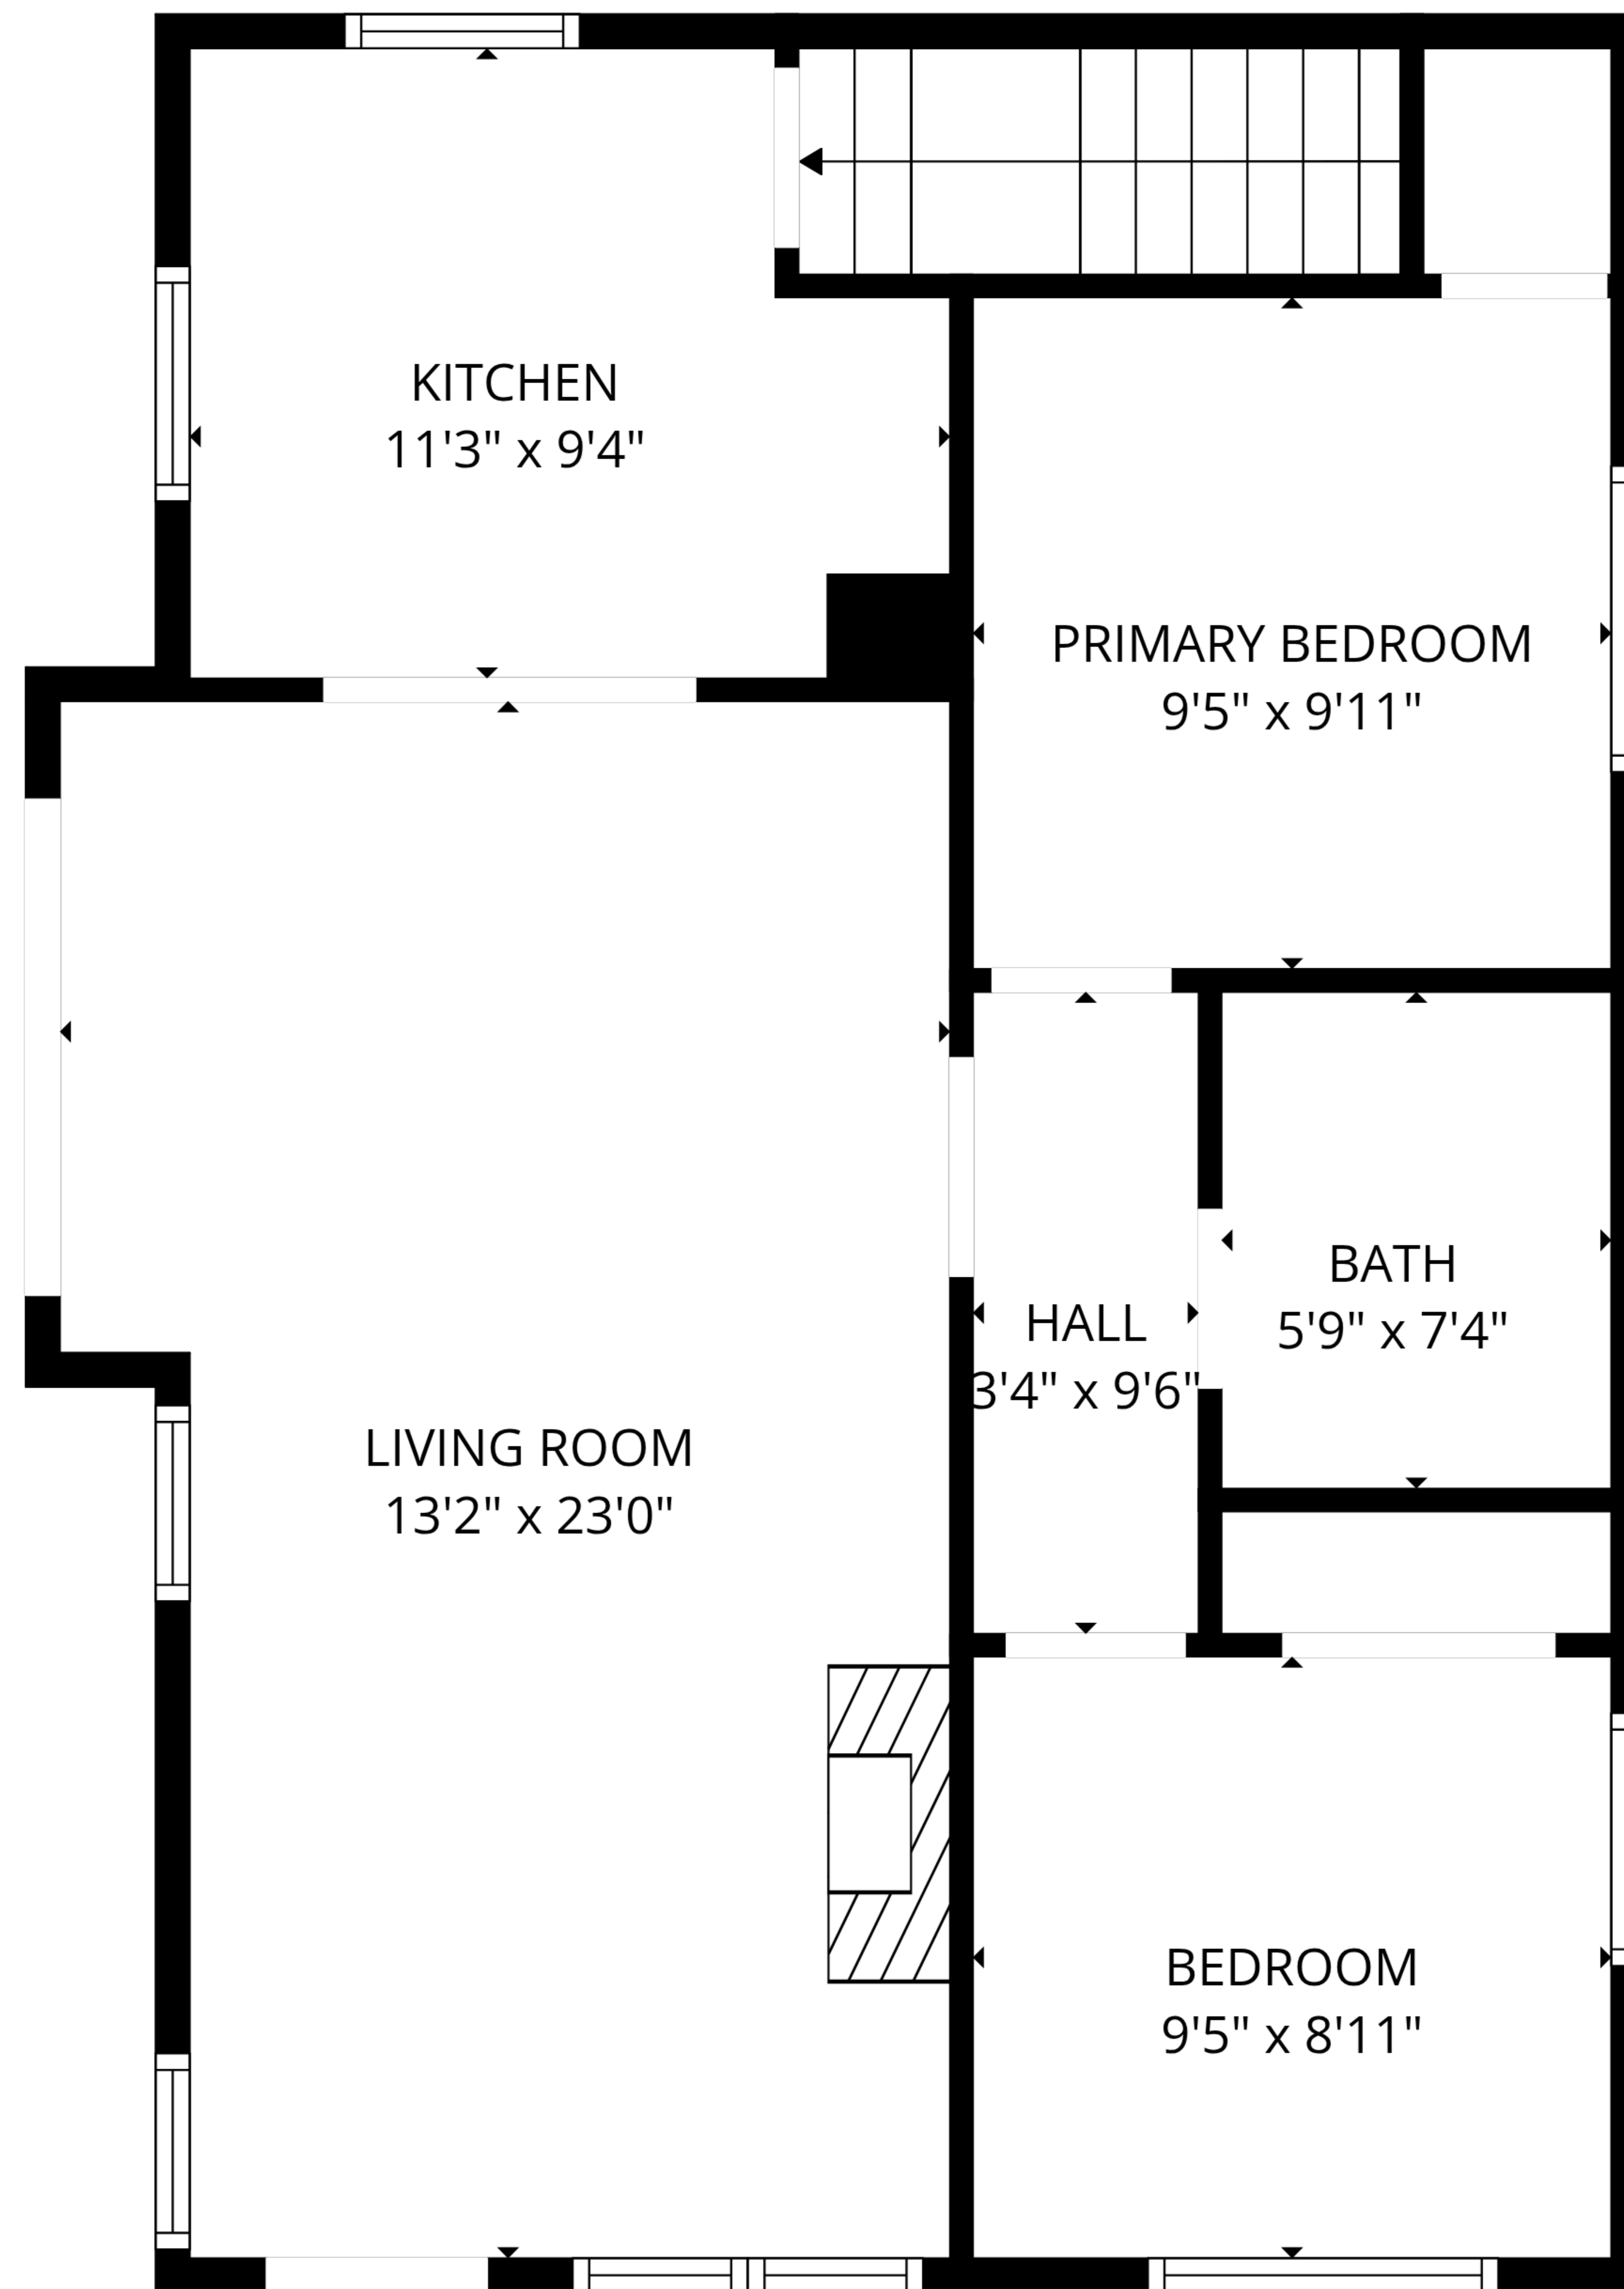

BASEMENT  
21'0" x 32'8"

**TOTAL: 705 sq. ft**  
Basement 1: 0 sq. ft, 1st floor: 705 sq. ft  
EXCLUDED AREAS: BASEMENT: 687 sq. ft, WALLS: 111 sq. ft

**TOTAL: 705 sq. ft**

Basement 1: 0 sq. ft, 1st floor: 705 sq. ft

EXCLUDED AREAS: BASEMENT: 687 sq. ft, WALLS: 111 sq. ft

Basement 1

1st floor

**TOTAL: 705 sq. ft**  
 Basement 1: 0 sq. ft, 1st floor: 705 sq. ft  
 EXCLUDED AREAS: BASEMENT: 687 sq. ft, WALLS: 111 sq. ft