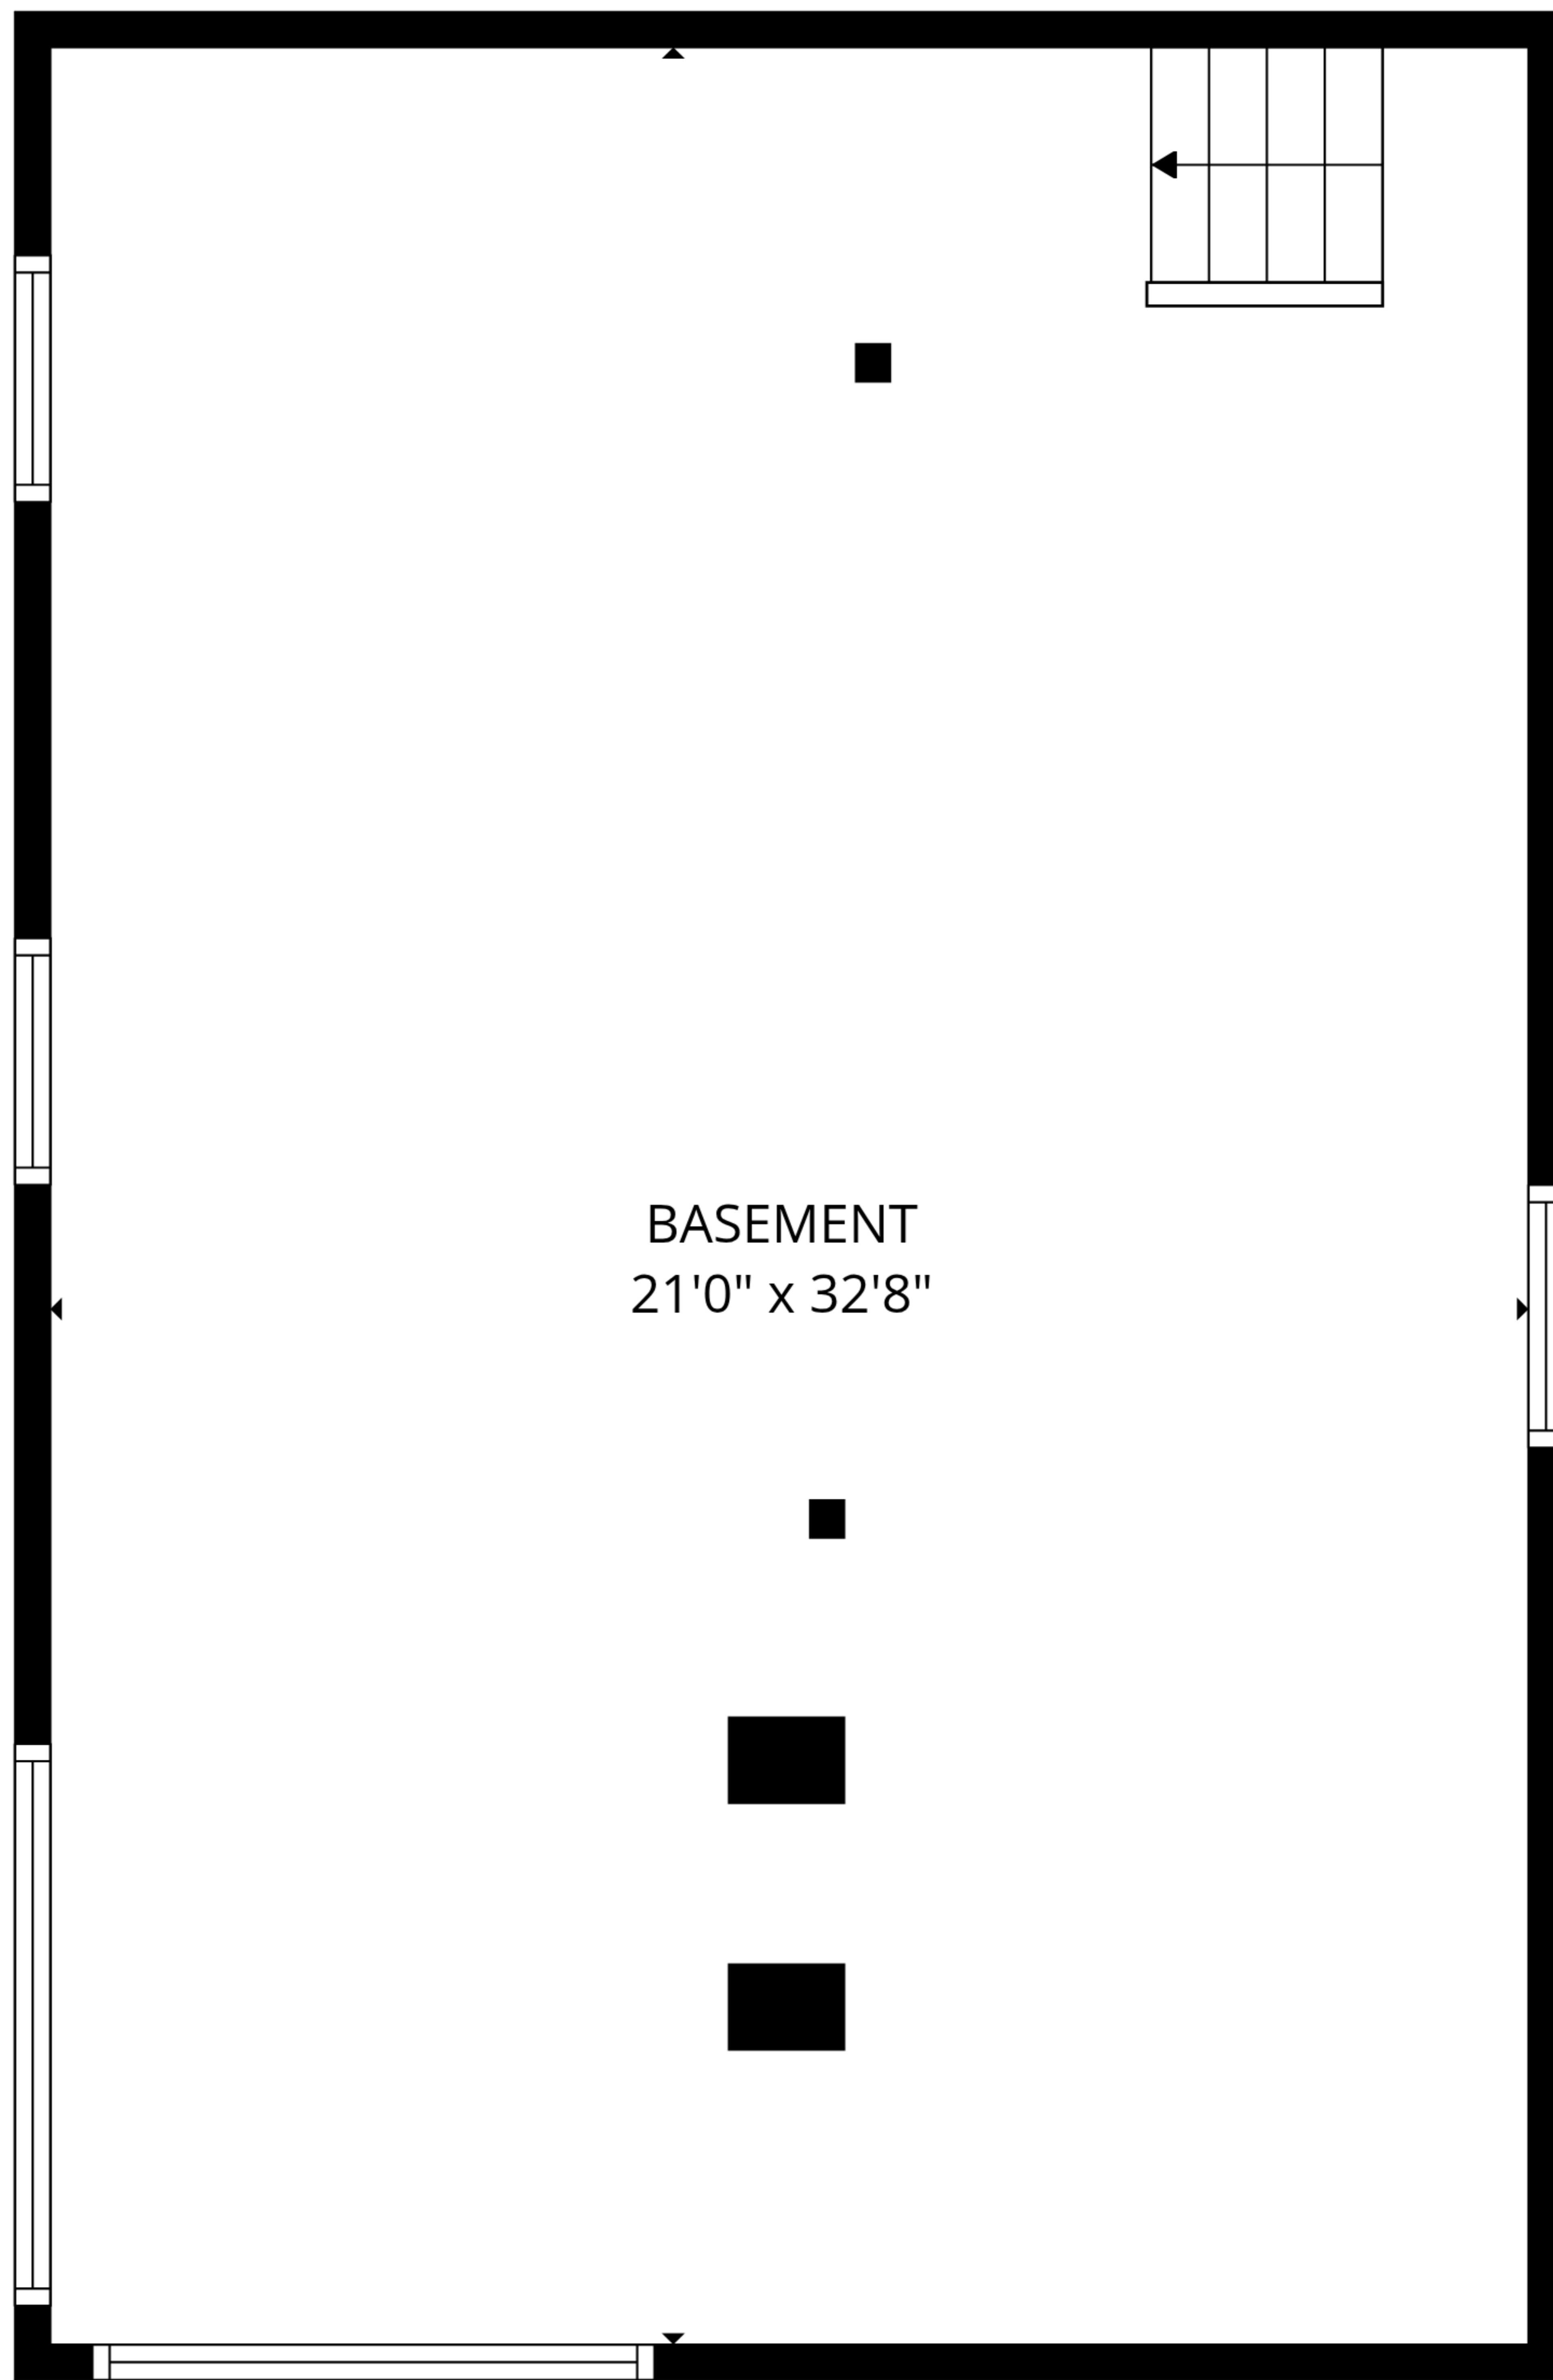

BASEMENT  
21'0" x 32'8"

**TOTAL: 705 sq. ft**  
Basement 1: 0 sq. ft, 1st floor: 705 sq. ft  
EXCLUDED AREAS: BASEMENT: 687 sq. ft, WALLS: 111 sq. ft

**TOTAL: 705 sq. ft**

Basement 1: 0 sq. ft, 1st floor: 705 sq. ft

EXCLUDED AREAS: BASEMENT: 687 sq. ft, WALLS: 111 sq. ft

Basement 1

1st floor

**TOTAL: 705 sq. ft**  
 Basement 1: 0 sq. ft, 1st floor: 705 sq. ft  
 EXCLUDED AREAS: BASEMENT: 687 sq. ft, WALLS: 111 sq. ft