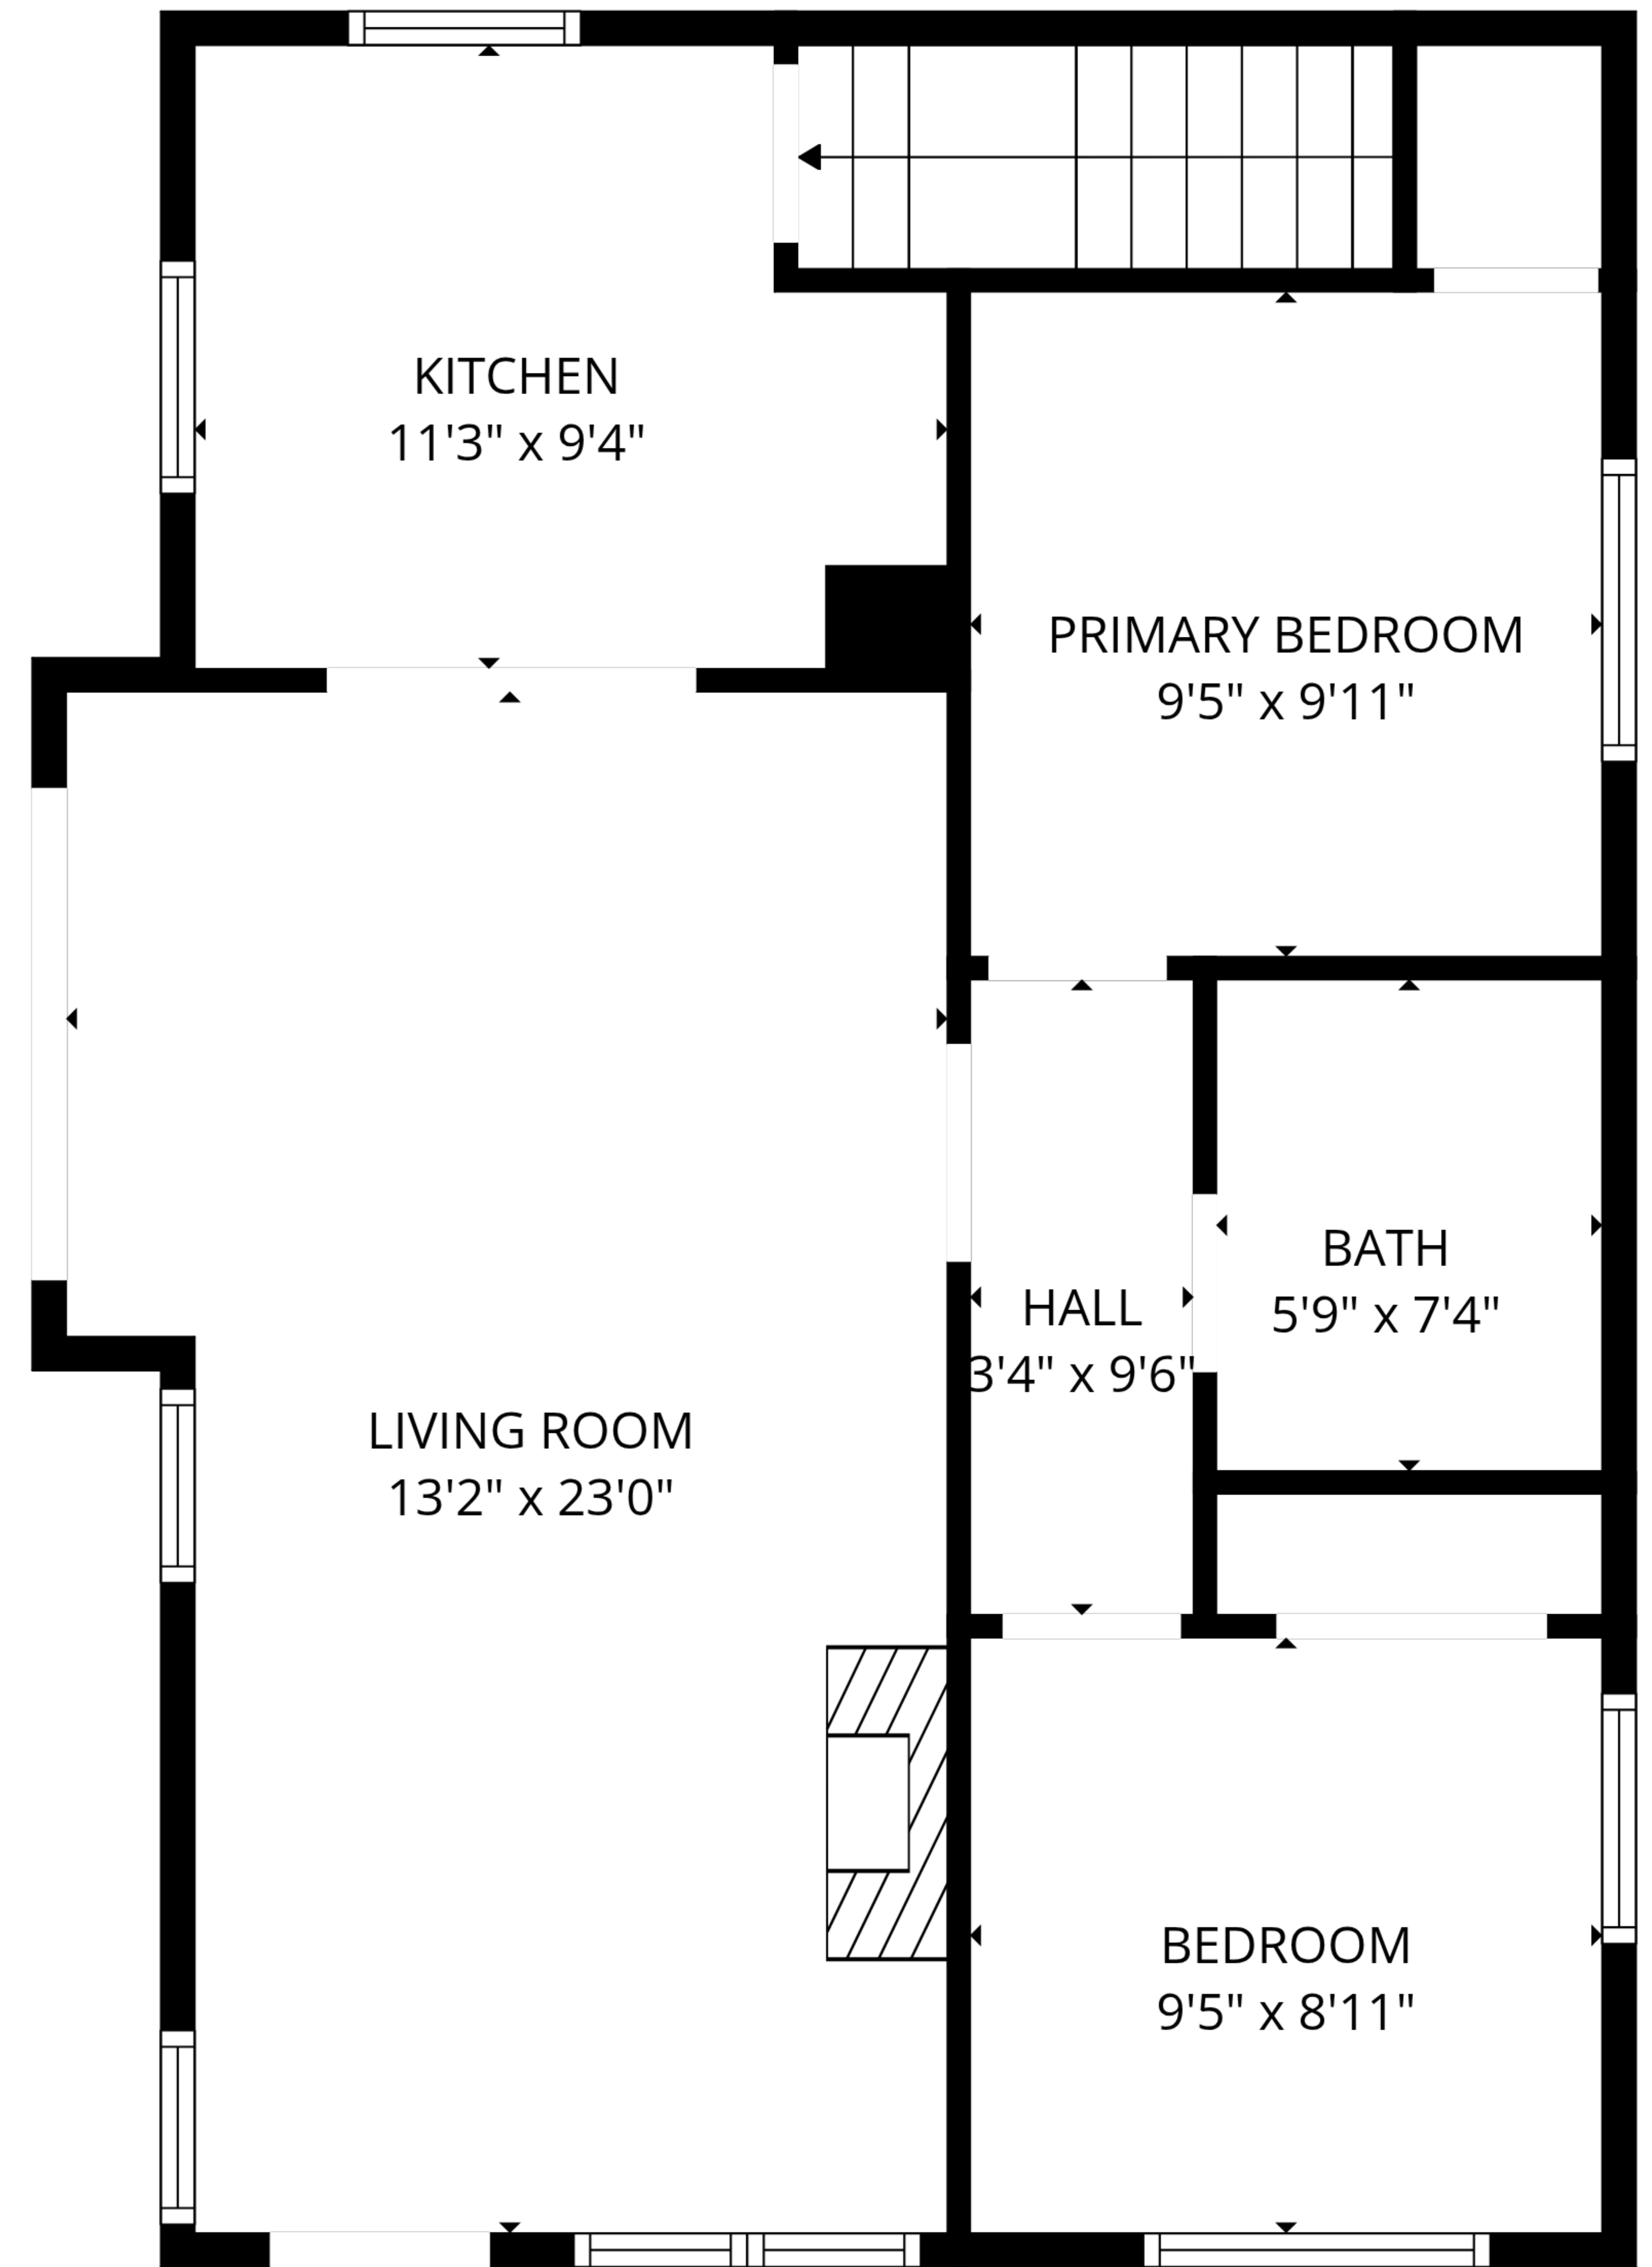

BASEMENT  
21'0" x 32'8"

**TOTAL: 705 sq. ft**  
Basement 1: 0 sq. ft, 1st floor: 705 sq. ft  
EXCLUDED AREAS: BASEMENT: 687 sq. ft, WALLS: 111 sq. ft

**TOTAL: 705 sq. ft**

Basement 1: 0 sq. ft, 1st floor: 705 sq. ft

EXCLUDED AREAS: BASEMENT: 687 sq. ft, WALLS: 111 sq. ft

Basement 1

1st floor

**TOTAL: 705 sq. ft**  
 Basement 1: 0 sq. ft, 1st floor: 705 sq. ft  
 EXCLUDED AREAS: BASEMENT: 687 sq. ft, WALLS: 111 sq. ft