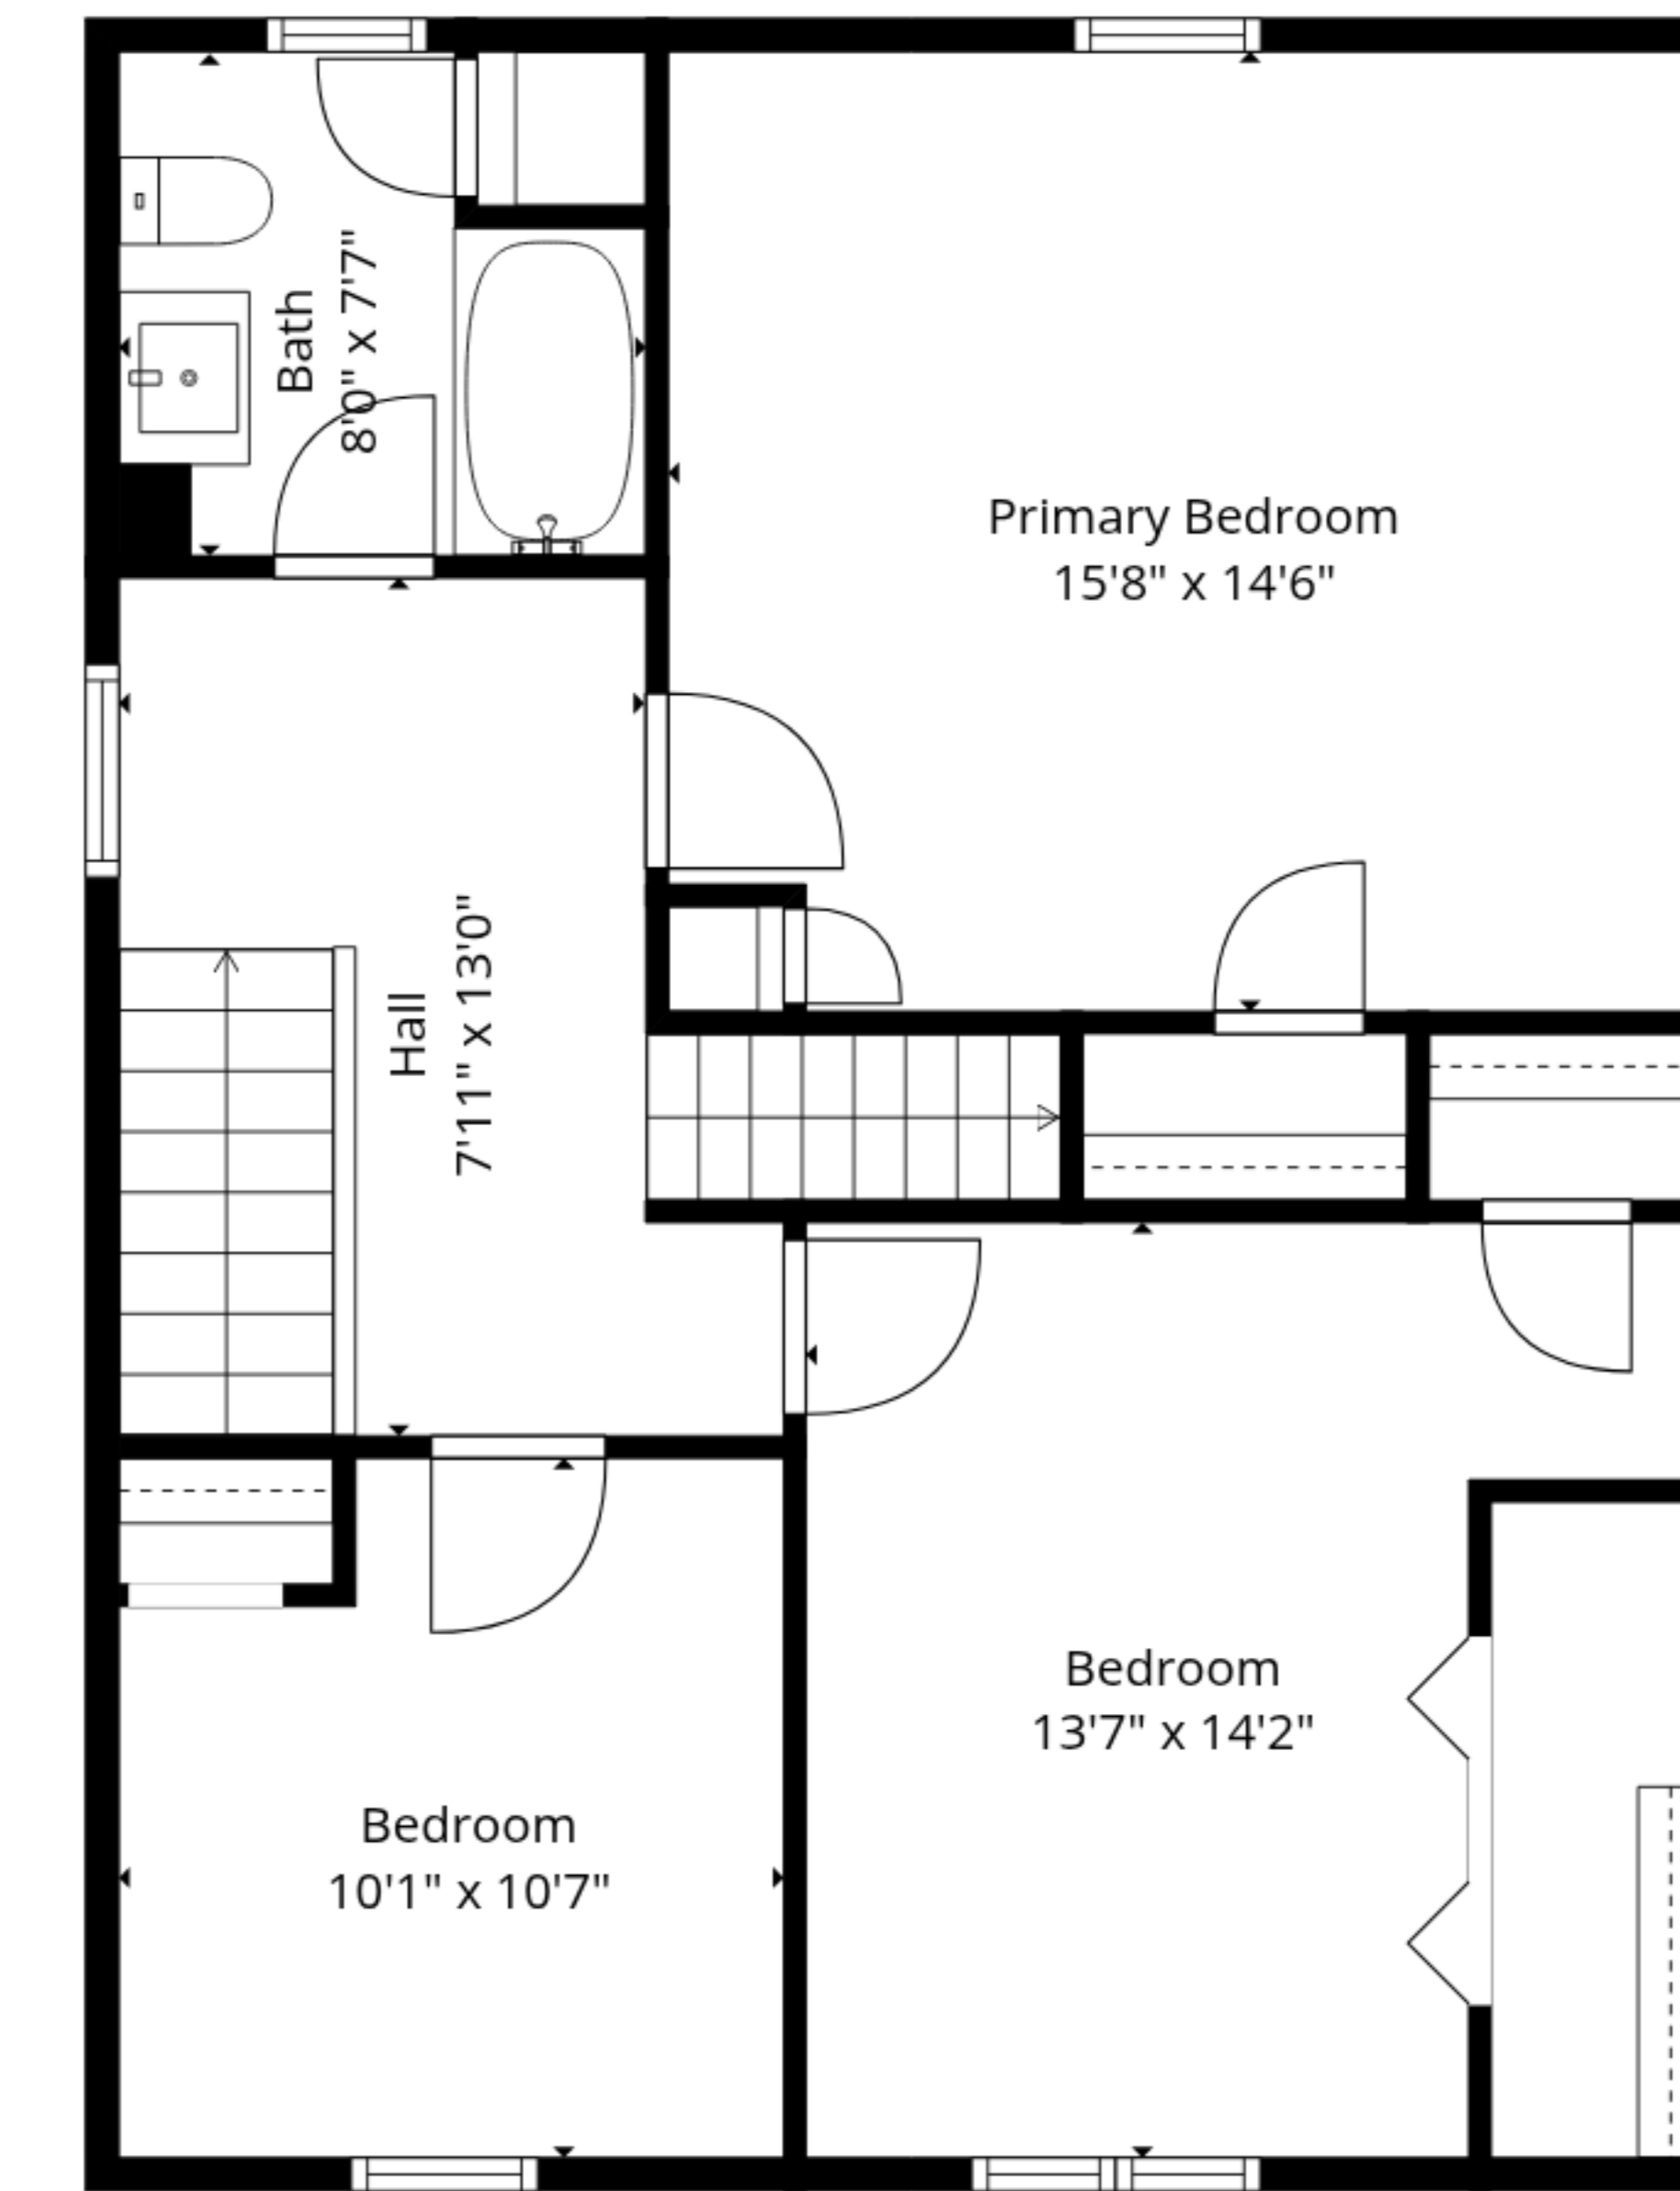

Basement
23'11" x 27'5"

TOTAL: 2340 sq. ft

Basement 2: 0 sq. ft, Basement 1: 32 sq. ft, 1st floor: 1050 sq. ft, 2nd floor: 762 sq. ft, 3rd floor: 496 sq. ft
EXCLUDED AREAS: BASEMENT: 657 sq. ft, PATIO: 315 sq. ft, PORCH: 148 sq. ft,
DECK: 34 sq. ft, LOW CEILING: 32 sq. ft, WALLS: 263 sq. ft

TOTAL: 2340 sq. ft

Basement 2: 0 sq. ft, Basement 1: 32 sq. ft, 1st floor: 1050 sq. ft, 2nd floor: 762 sq. ft, 3rd floor: 496 sq. ft
 EXCLUDED AREAS: BASEMENT: 657 sq. ft, PATIO: 315 sq. ft, PORCH: 148 sq. ft,
 DECK: 34 sq. ft, LOW CEILING: 32 sq. ft, WALLS: 263 sq. ft

Floor Plan Created By Cubicasa App. Measurements Deemed Highly Reliable But Not Guaranteed.

Basement 2

Basement 1

1st Floor

2nd Floor

3rd Floor

TOTAL: 2340 sq. ft

Basement 2: 0 sq. ft, Basement 1: 32 sq. ft, 1st floor: 1050 sq. ft, 2nd floor: 762 sq. ft, 3rd floor: 496 sq. ft
 EXCLUDED AREAS: BASEMENT: 657 sq. ft, PATIO: 315 sq. ft, PORCH: 148 sq. ft,
 DECK: 34 sq. ft, LOW CEILING: 32 sq. ft, WALLS: 263 sq. ft