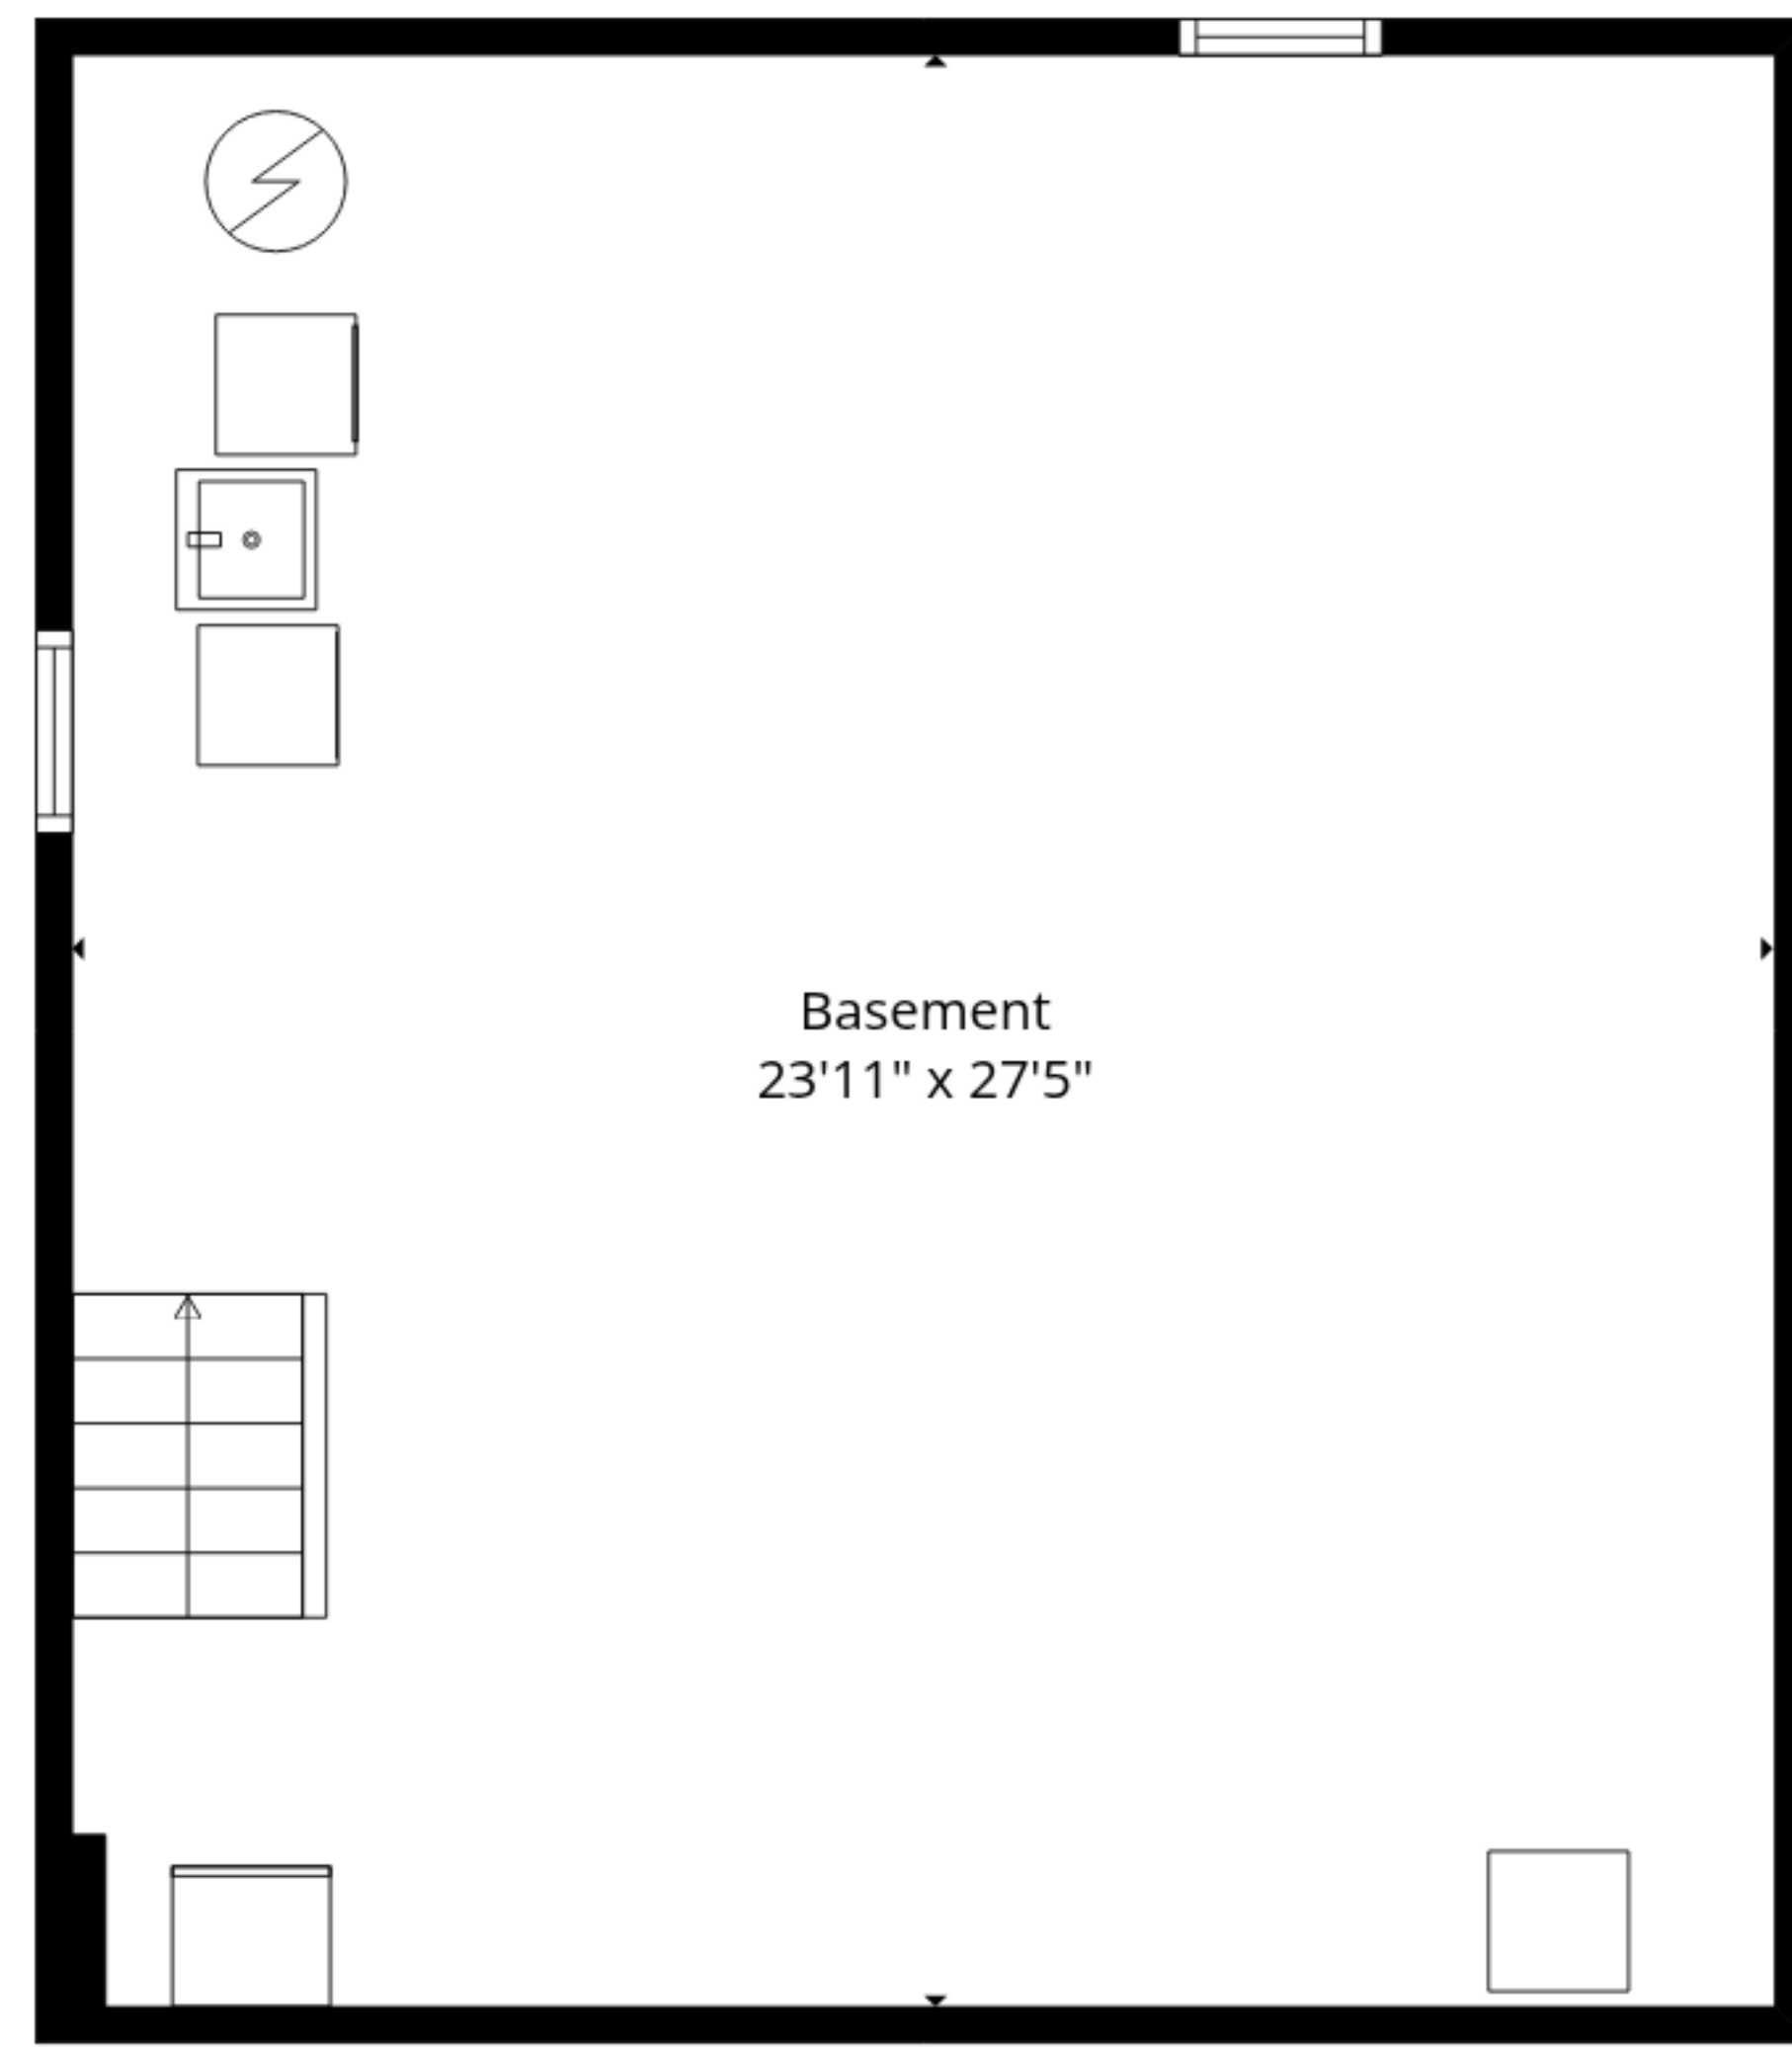

Basement 2

TOTAL: 2340 sq. ft

Basement 2: 0 sq. ft, Basement 1: 32 sq. ft, 1st floor: 1050 sq. ft, 2nd floor: 762 sq. ft, 3rd floor: 496 sq. ft
EXCLUDED AREAS: BASEMENT: 657 sq. ft, PATIO: 315 sq. ft, PORCH: 148 sq. ft,
DECK: 34 sq. ft, LOW CEILING: 32 sq. ft, WALLS: 263 sq. ft