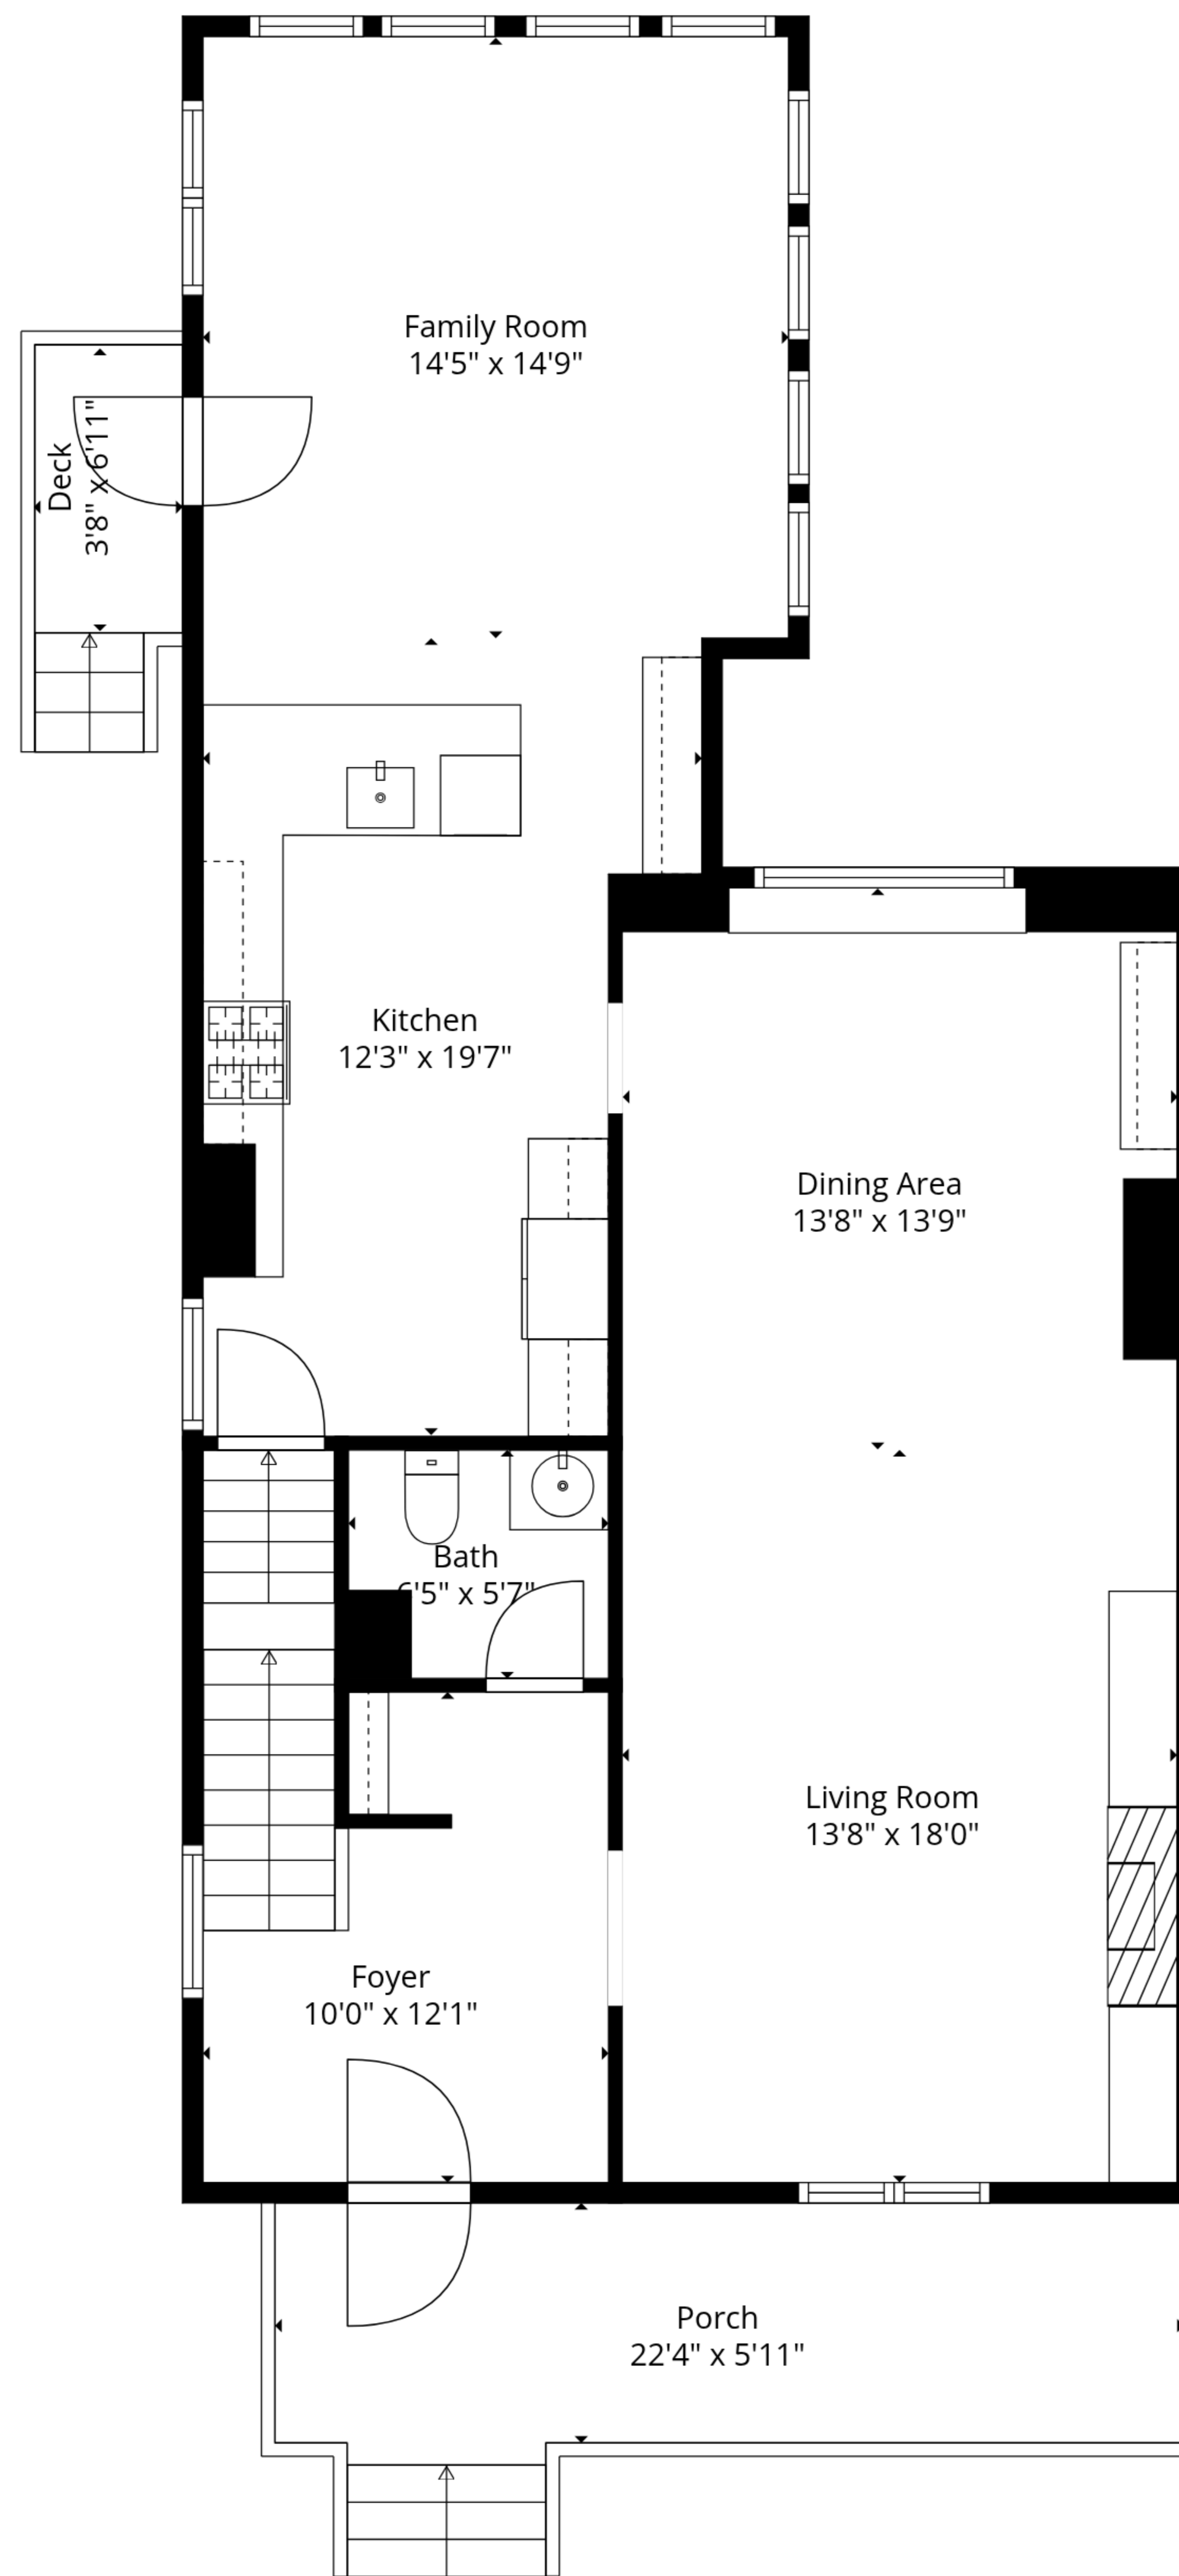

Basement
23'11" x 27'5"

TOTAL: 2340 sq. ft

Basement 2: 0 sq. ft, Basement 1: 32 sq. ft, 1st floor: 1050 sq. ft, 2nd floor: 762 sq. ft, 3rd floor: 496 sq. ft
EXCLUDED AREAS: BASEMENT: 657 sq. ft, PATIO: 315 sq. ft, PORCH: 148 sq. ft,
DECK: 34 sq. ft, LOW CEILING: 32 sq. ft, WALLS: 263 sq. ft

TOTAL: 2340 sq. ft

Basement 2: 0 sq. ft, Basement 1: 32 sq. ft, 1st floor: 1050 sq. ft, 2nd floor: 762 sq. ft, 3rd floor: 496 sq. ft
 EXCLUDED AREAS: BASEMENT: 657 sq. ft, PATIO: 315 sq. ft, PORCH: 148 sq. ft,
 DECK: 34 sq. ft, LOW CEILING: 32 sq. ft, WALLS: 263 sq. ft