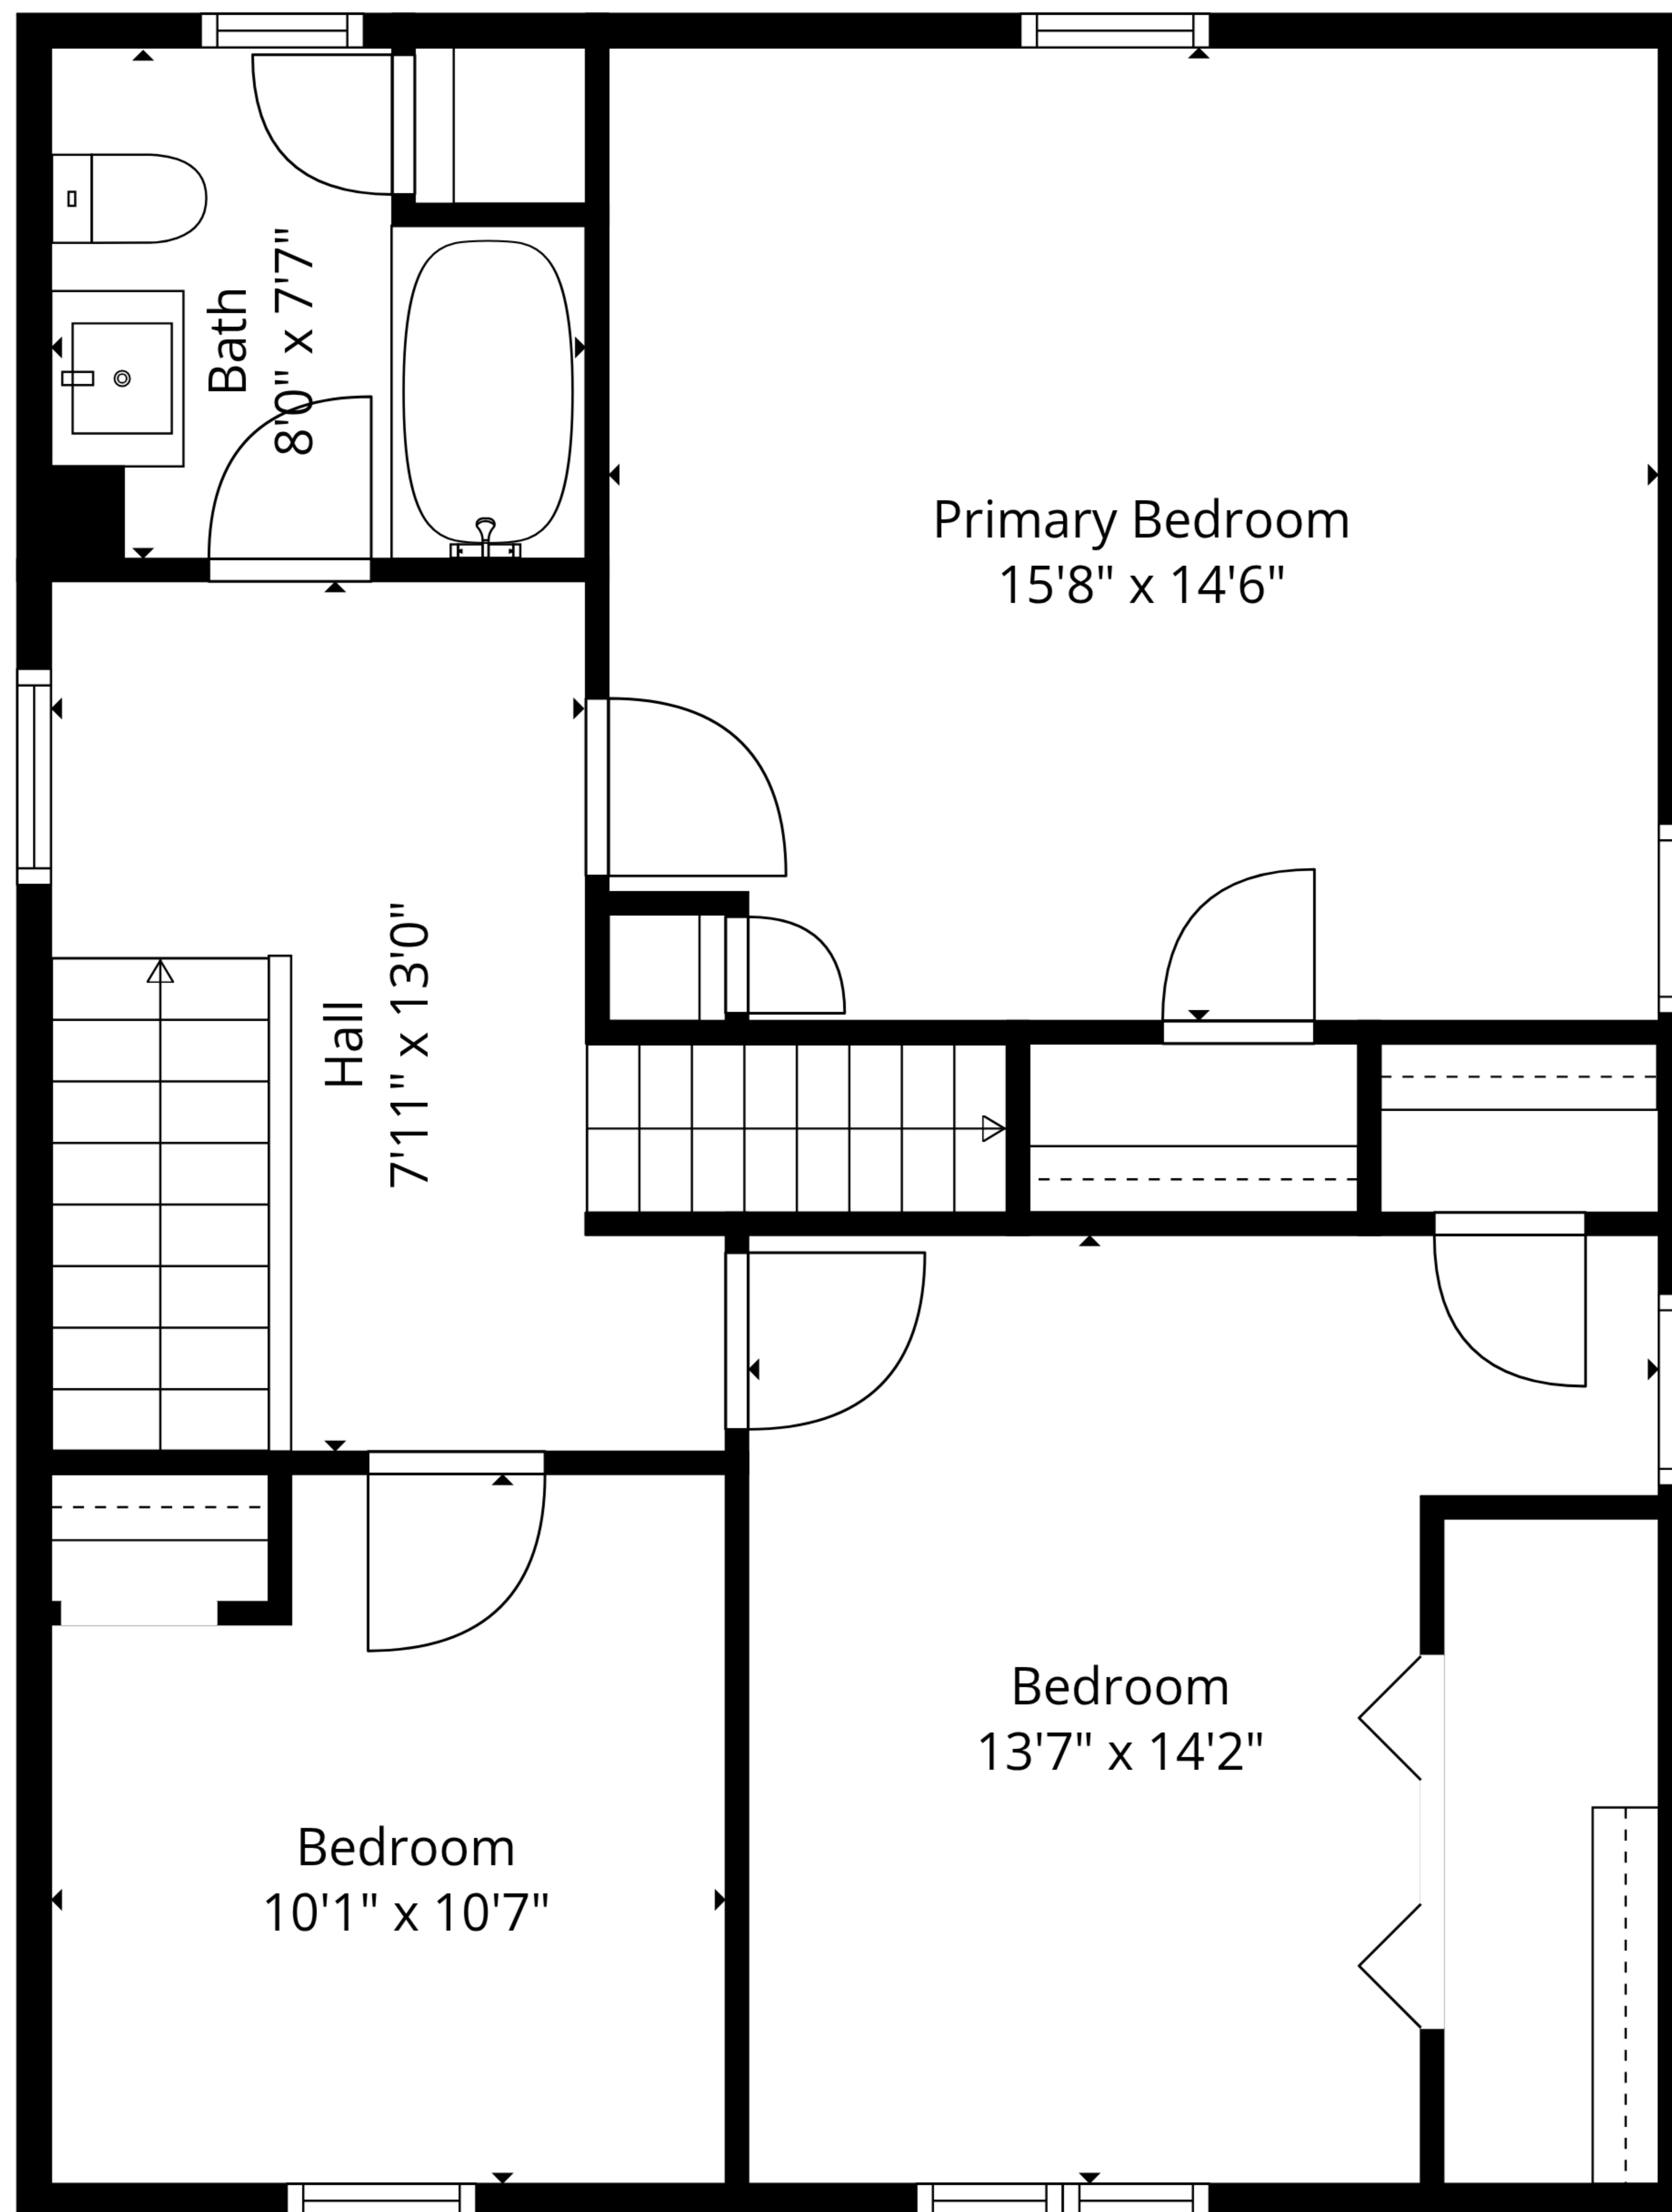

Basement
23'11" x 27'5"

TOTAL: 2340 sq. ft

Basement 2: 0 sq. ft, Basement 1: 32 sq. ft, 1st floor: 1050 sq. ft, 2nd floor: 762 sq. ft, 3rd floor: 496 sq. ft
EXCLUDED AREAS: BASEMENT: 657 sq. ft, PATIO: 315 sq. ft, PORCH: 148 sq. ft,
DECK: 34 sq. ft, LOW CEILING: 32 sq. ft, WALLS: 263 sq. ft

TOTAL: 2340 sq. ft

Basement 2: 0 sq. ft, Basement 1: 32 sq. ft, 1st floor: 1050 sq. ft, 2nd floor: 762 sq. ft, 3rd floor: 496 sq. ft
 EXCLUDED AREAS: BASEMENT: 657 sq. ft, PATIO: 315 sq. ft, PORCH: 148 sq. ft,
 DECK: 34 sq. ft, LOW CEILING: 32 sq. ft, WALLS: 263 sq. ft