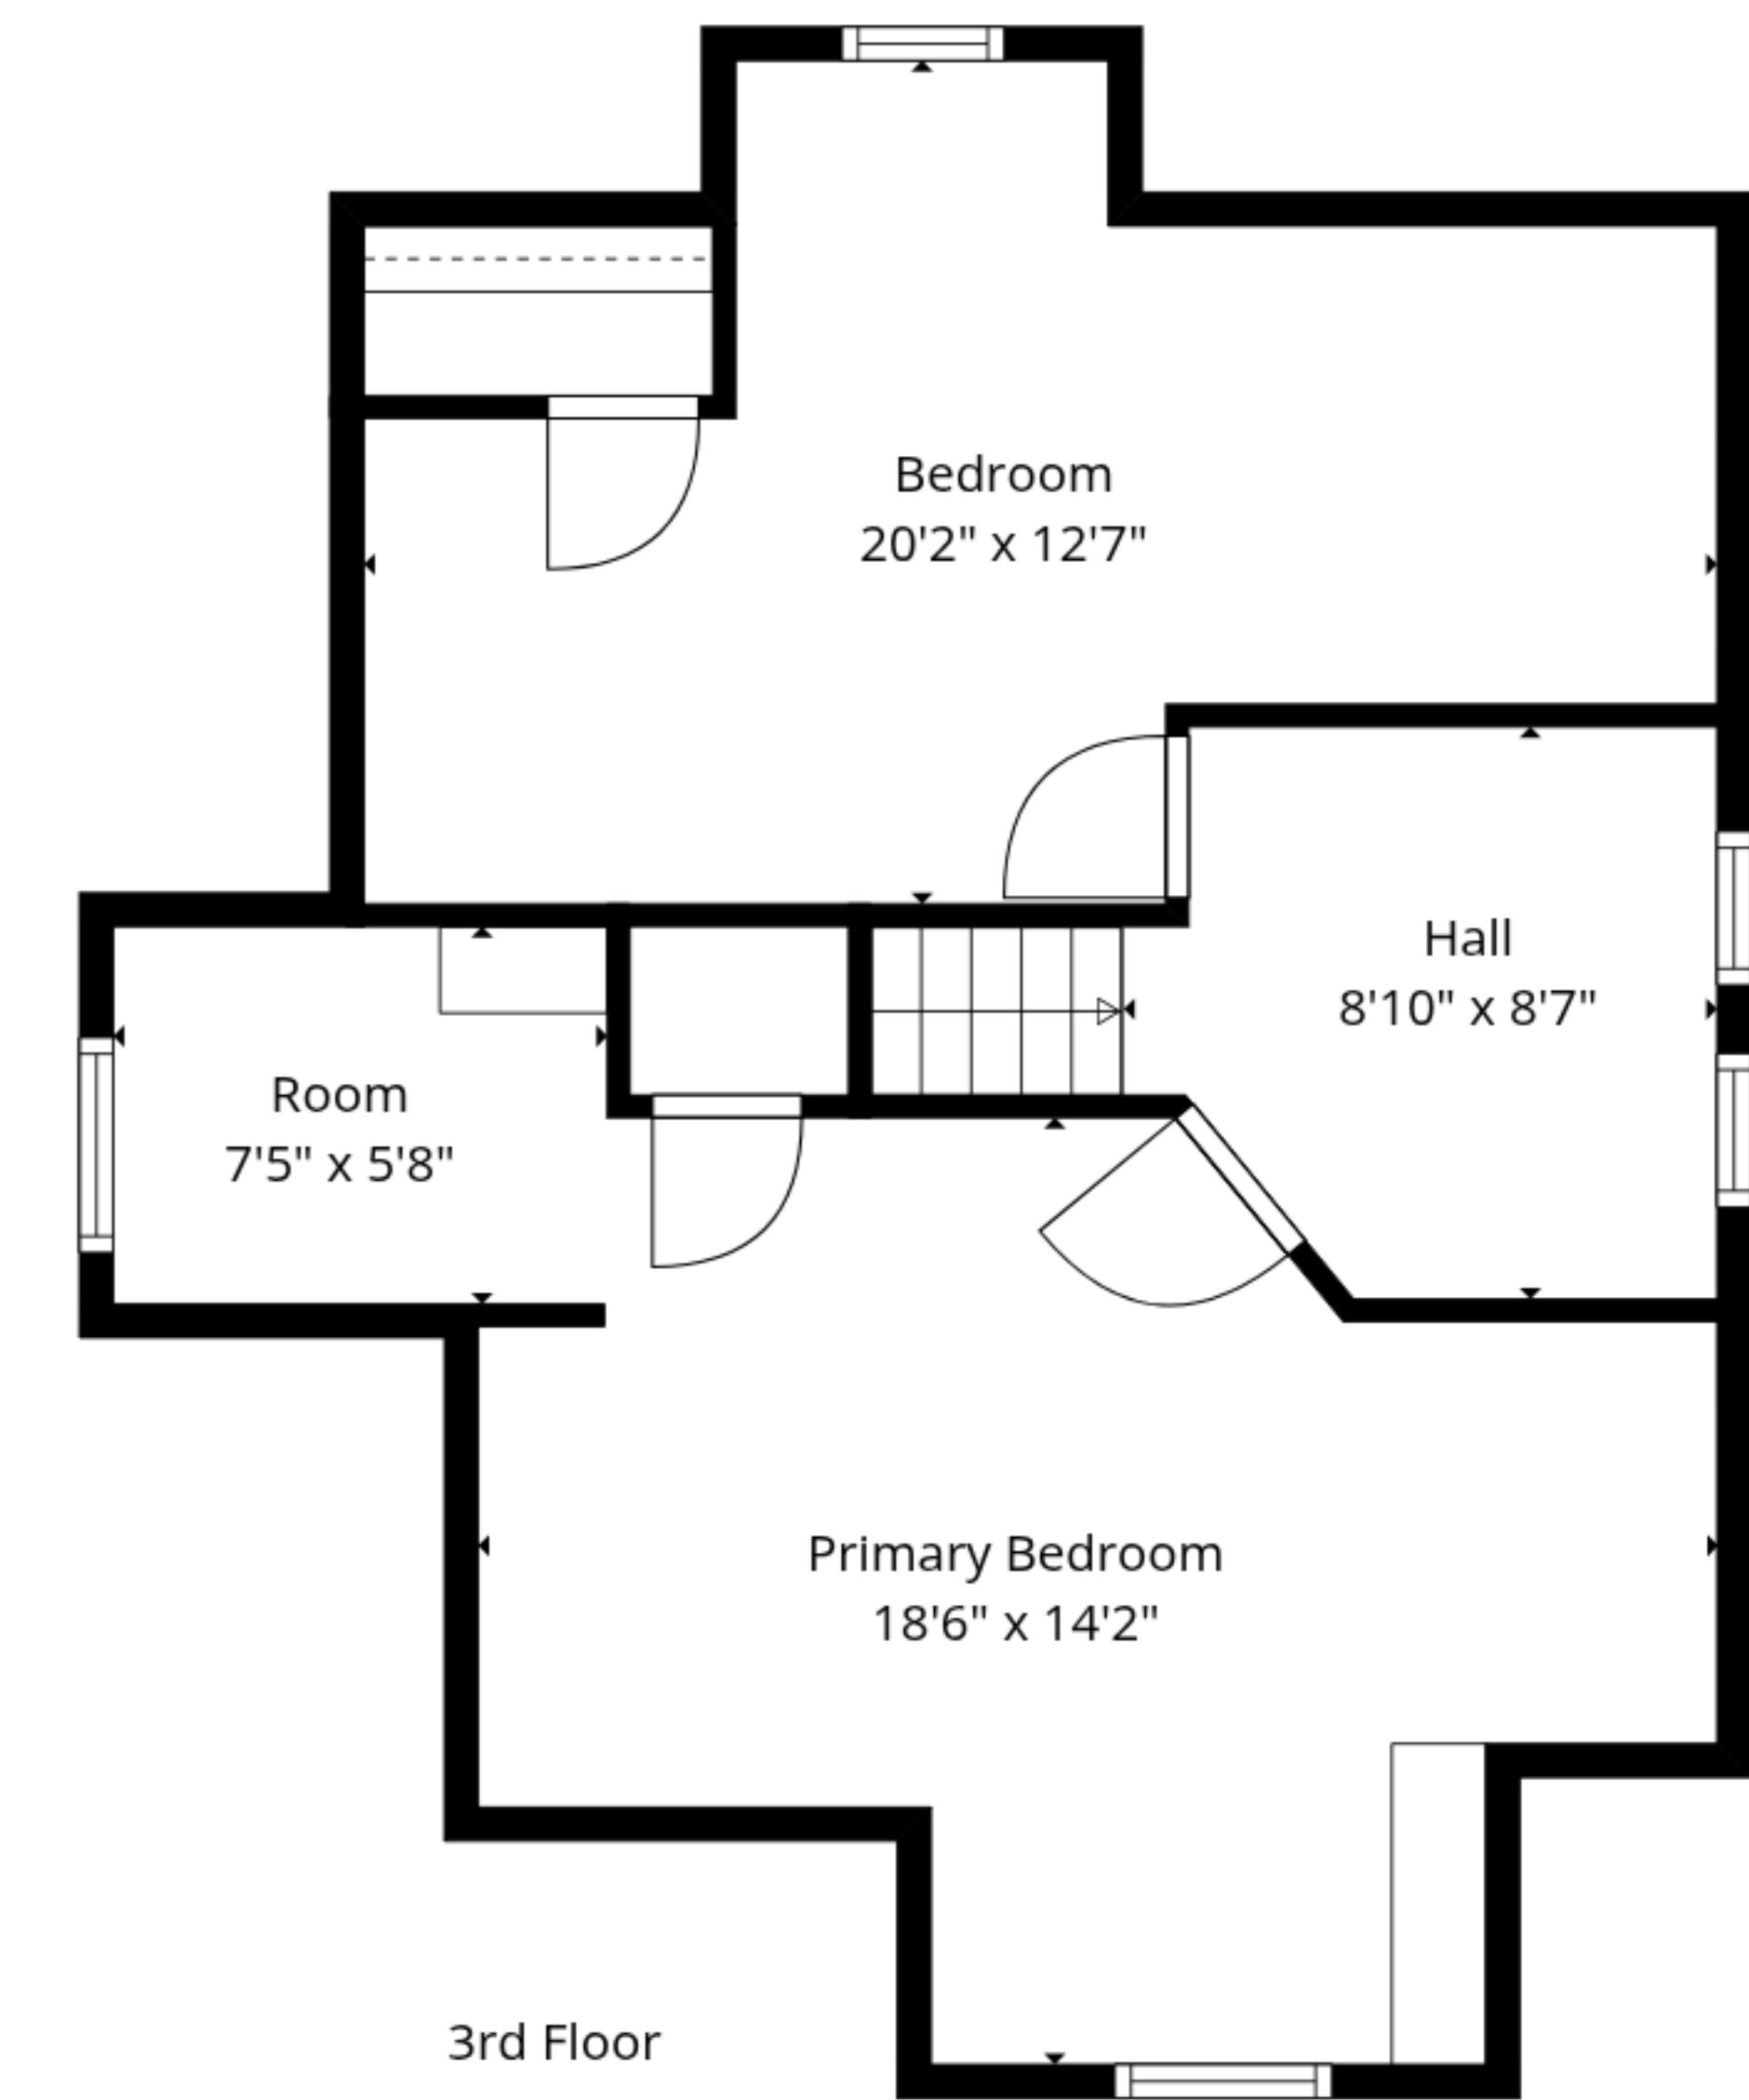

Basement
23'11" x 27'5"

TOTAL: 2340 sq. ft

Basement 2: 0 sq. ft, Basement 1: 32 sq. ft, 1st floor: 1050 sq. ft, 2nd floor: 762 sq. ft, 3rd floor: 496 sq. ft
EXCLUDED AREAS: BASEMENT: 657 sq. ft, PATIO: 315 sq. ft, PORCH: 148 sq. ft,
DECK: 34 sq. ft, LOW CEILING: 32 sq. ft, WALLS: 263 sq. ft

TOTAL: 2340 sq. ft

Basement 2: 0 sq. ft, Basement 1: 32 sq. ft, 1st floor: 1050 sq. ft, 2nd floor: 762 sq. ft, 3rd floor: 496 sq. ft
 EXCLUDED AREAS: BASEMENT: 657 sq. ft, PATIO: 315 sq. ft, PORCH: 148 sq. ft,
 DECK: 34 sq. ft, LOW CEILING: 32 sq. ft, WALLS: 263 sq. ft

Floor Plan Created By Cubicasa App. Measurements Deemed Highly Reliable But Not Guaranteed.

Basement 2

Basement 1

1st Floor

2nd Floor

3rd Floor

TOTAL: 2340 sq. ft

Basement 2: 0 sq. ft, Basement 1: 32 sq. ft, 1st floor: 1050 sq. ft, 2nd floor: 762 sq. ft, 3rd floor: 496 sq. ft
 EXCLUDED AREAS: BASEMENT: 657 sq. ft, PATIO: 315 sq. ft, PORCH: 148 sq. ft,
 DECK: 34 sq. ft, LOW CEILING: 32 sq. ft, WALLS: 263 sq. ft