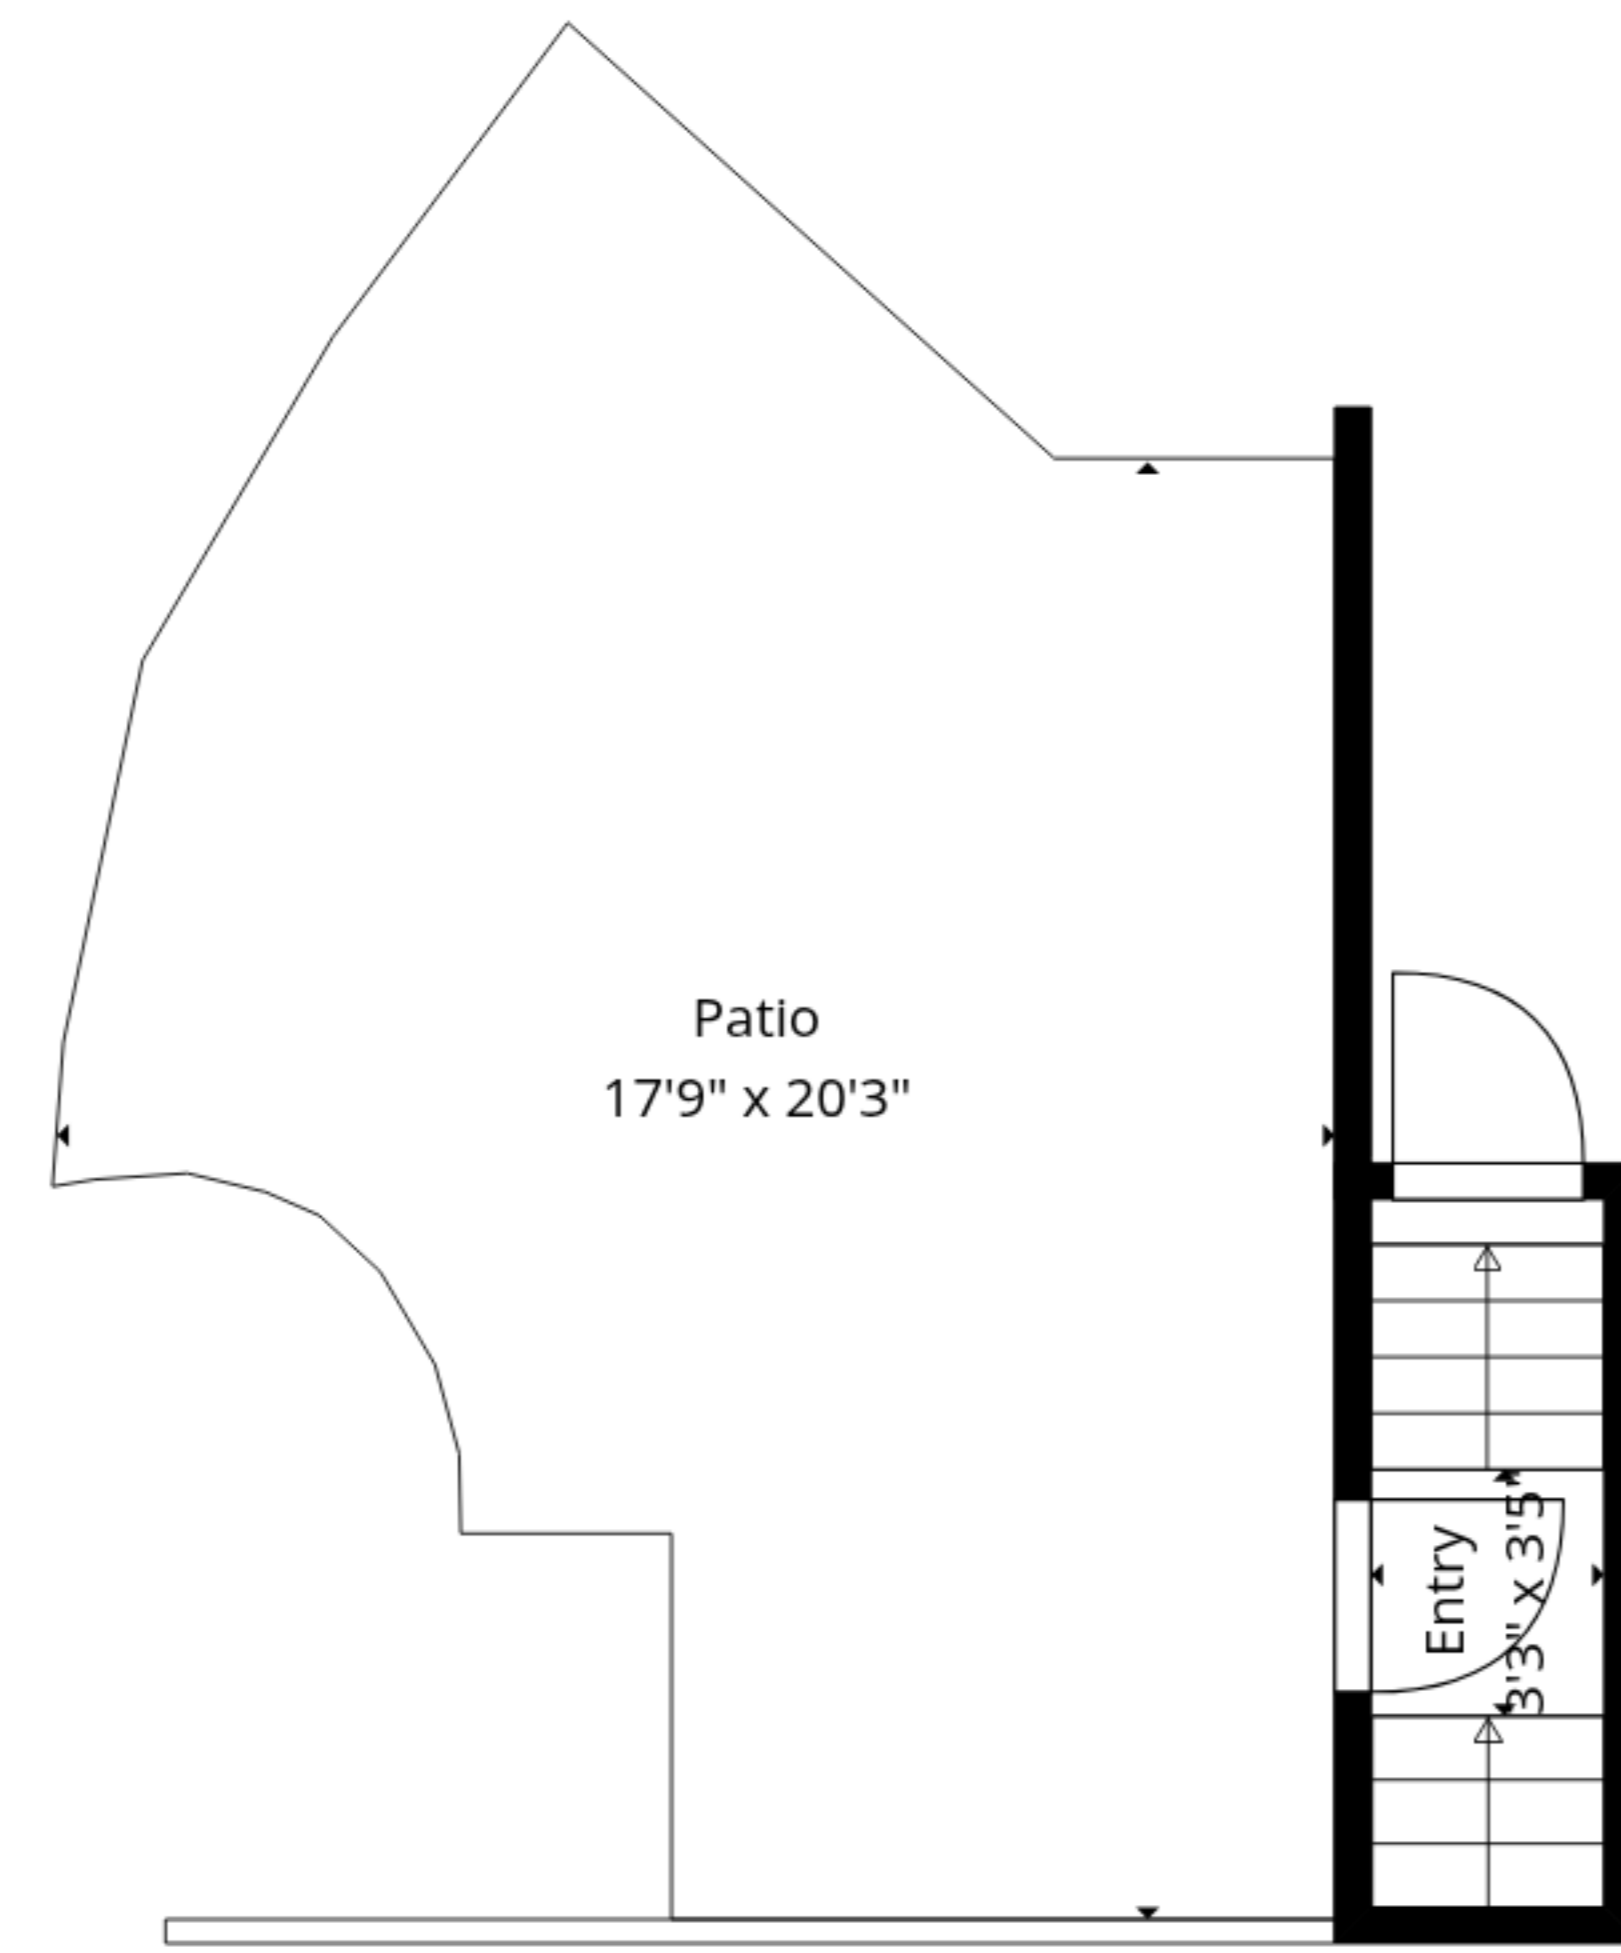

Basement
23'11" x 27'5"

TOTAL: 2340 sq. ft

Basement 2: 0 sq. ft, Basement 1: 32 sq. ft, 1st floor: 1050 sq. ft, 2nd floor: 762 sq. ft, 3rd floor: 496 sq. ft
EXCLUDED AREAS: BASEMENT: 657 sq. ft, PATIO: 315 sq. ft, PORCH: 148 sq. ft,
DECK: 34 sq. ft, LOW CEILING: 32 sq. ft, WALLS: 263 sq. ft

TOTAL: 2340 sq. ft

Basement 2: 0 sq. ft, Basement 1: 32 sq. ft, 1st floor: 1050 sq. ft, 2nd floor: 762 sq. ft, 3rd floor: 496 sq. ft
 EXCLUDED AREAS: BASEMENT: 657 sq. ft, PATIO: 315 sq. ft, PORCH: 148 sq. ft,
 DECK: 34 sq. ft, LOW CEILING: 32 sq. ft, WALLS: 263 sq. ft

Floor Plan Created By Cubicasa App. Measurements Deemed Highly Reliable But Not Guaranteed.

Basement 2

Basement 1

1st Floor

2nd Floor

3rd Floor

TOTAL: 2340 sq. ft

Basement 2: 0 sq. ft, Basement 1: 32 sq. ft, 1st floor: 1050 sq. ft, 2nd floor: 762 sq. ft, 3rd floor: 496 sq. ft
 EXCLUDED AREAS: BASEMENT: 657 sq. ft, PATIO: 315 sq. ft, PORCH: 148 sq. ft,
 DECK: 34 sq. ft, LOW CEILING: 32 sq. ft, WALLS: 263 sq. ft