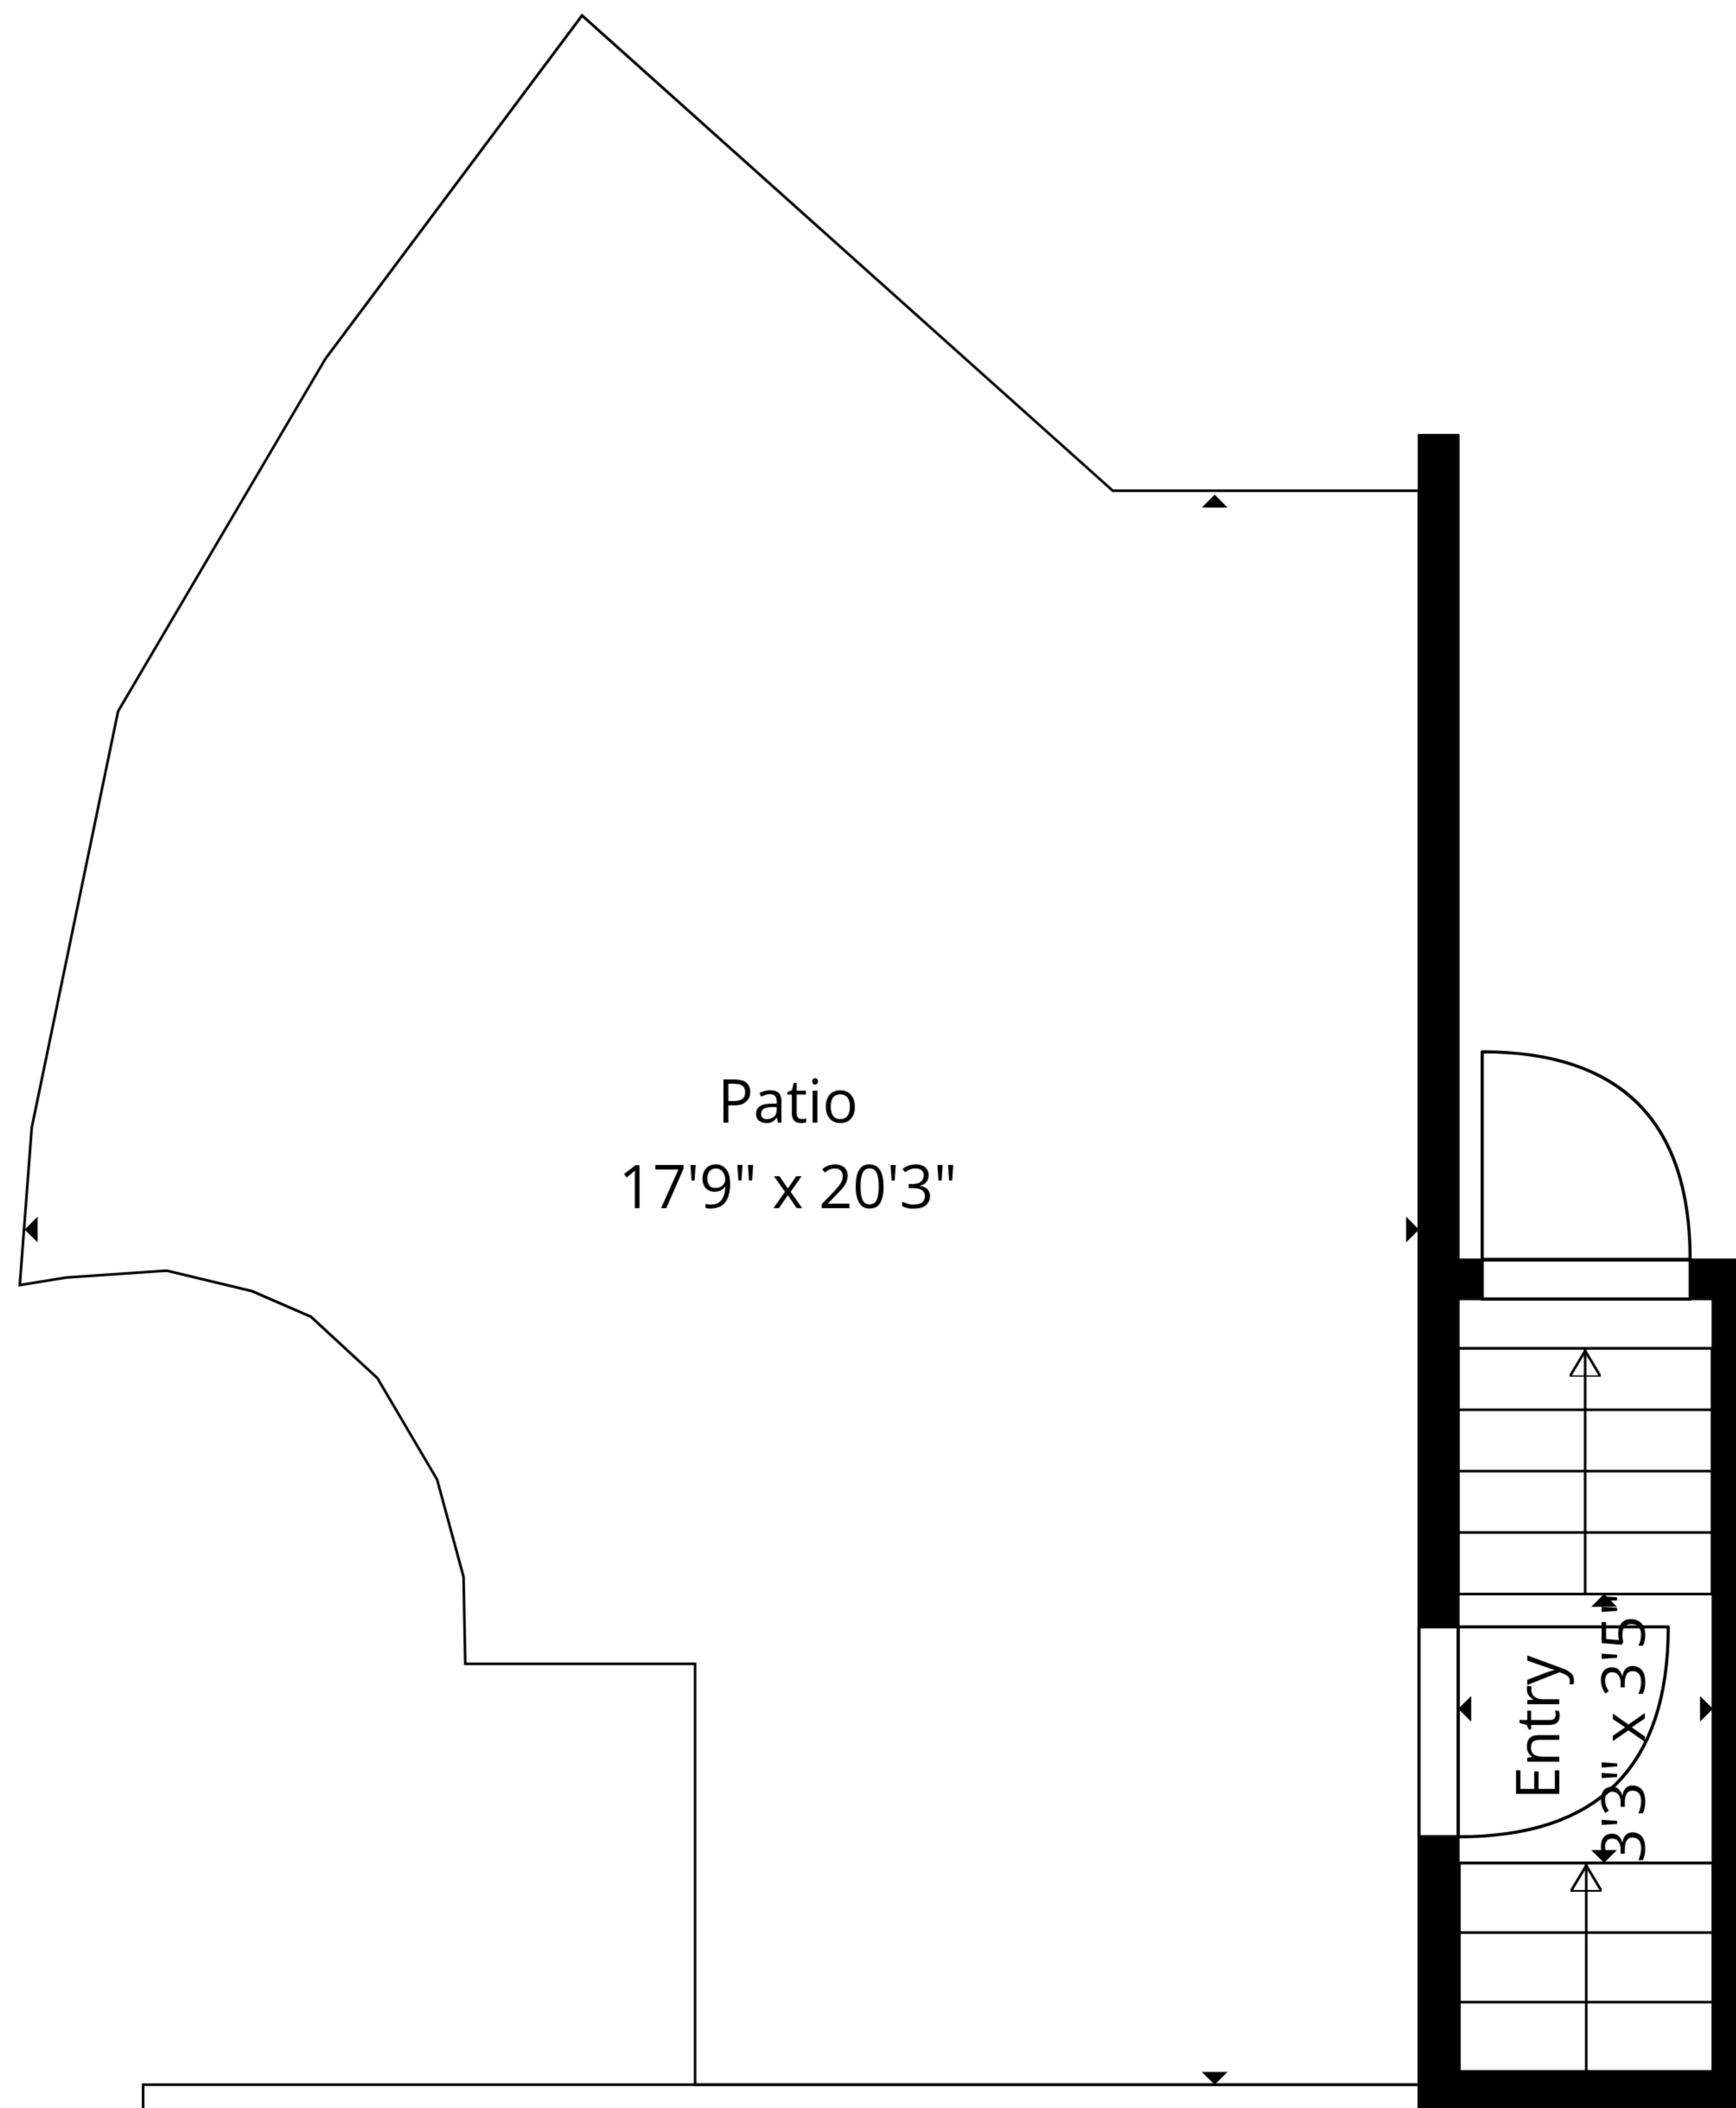

Basement
23'11" x 27'5"

TOTAL: 2340 sq. ft

Basement 2: 0 sq. ft, Basement 1: 32 sq. ft, 1st floor: 1050 sq. ft, 2nd floor: 762 sq. ft, 3rd floor: 496 sq. ft
EXCLUDED AREAS: BASEMENT: 657 sq. ft, PATIO: 315 sq. ft, PORCH: 148 sq. ft,
DECK: 34 sq. ft, LOW CEILING: 32 sq. ft, WALLS: 263 sq. ft

TOTAL: 2340 sq. ft

Basement 2: 0 sq. ft, Basement 1: 32 sq. ft, 1st floor: 1050 sq. ft, 2nd floor: 762 sq. ft, 3rd floor: 496 sq. ft
 EXCLUDED AREAS: BASEMENT: 657 sq. ft, PATIO: 315 sq. ft, PORCH: 148 sq. ft,
 DECK: 34 sq. ft, LOW CEILING: 32 sq. ft, WALLS: 263 sq. ft