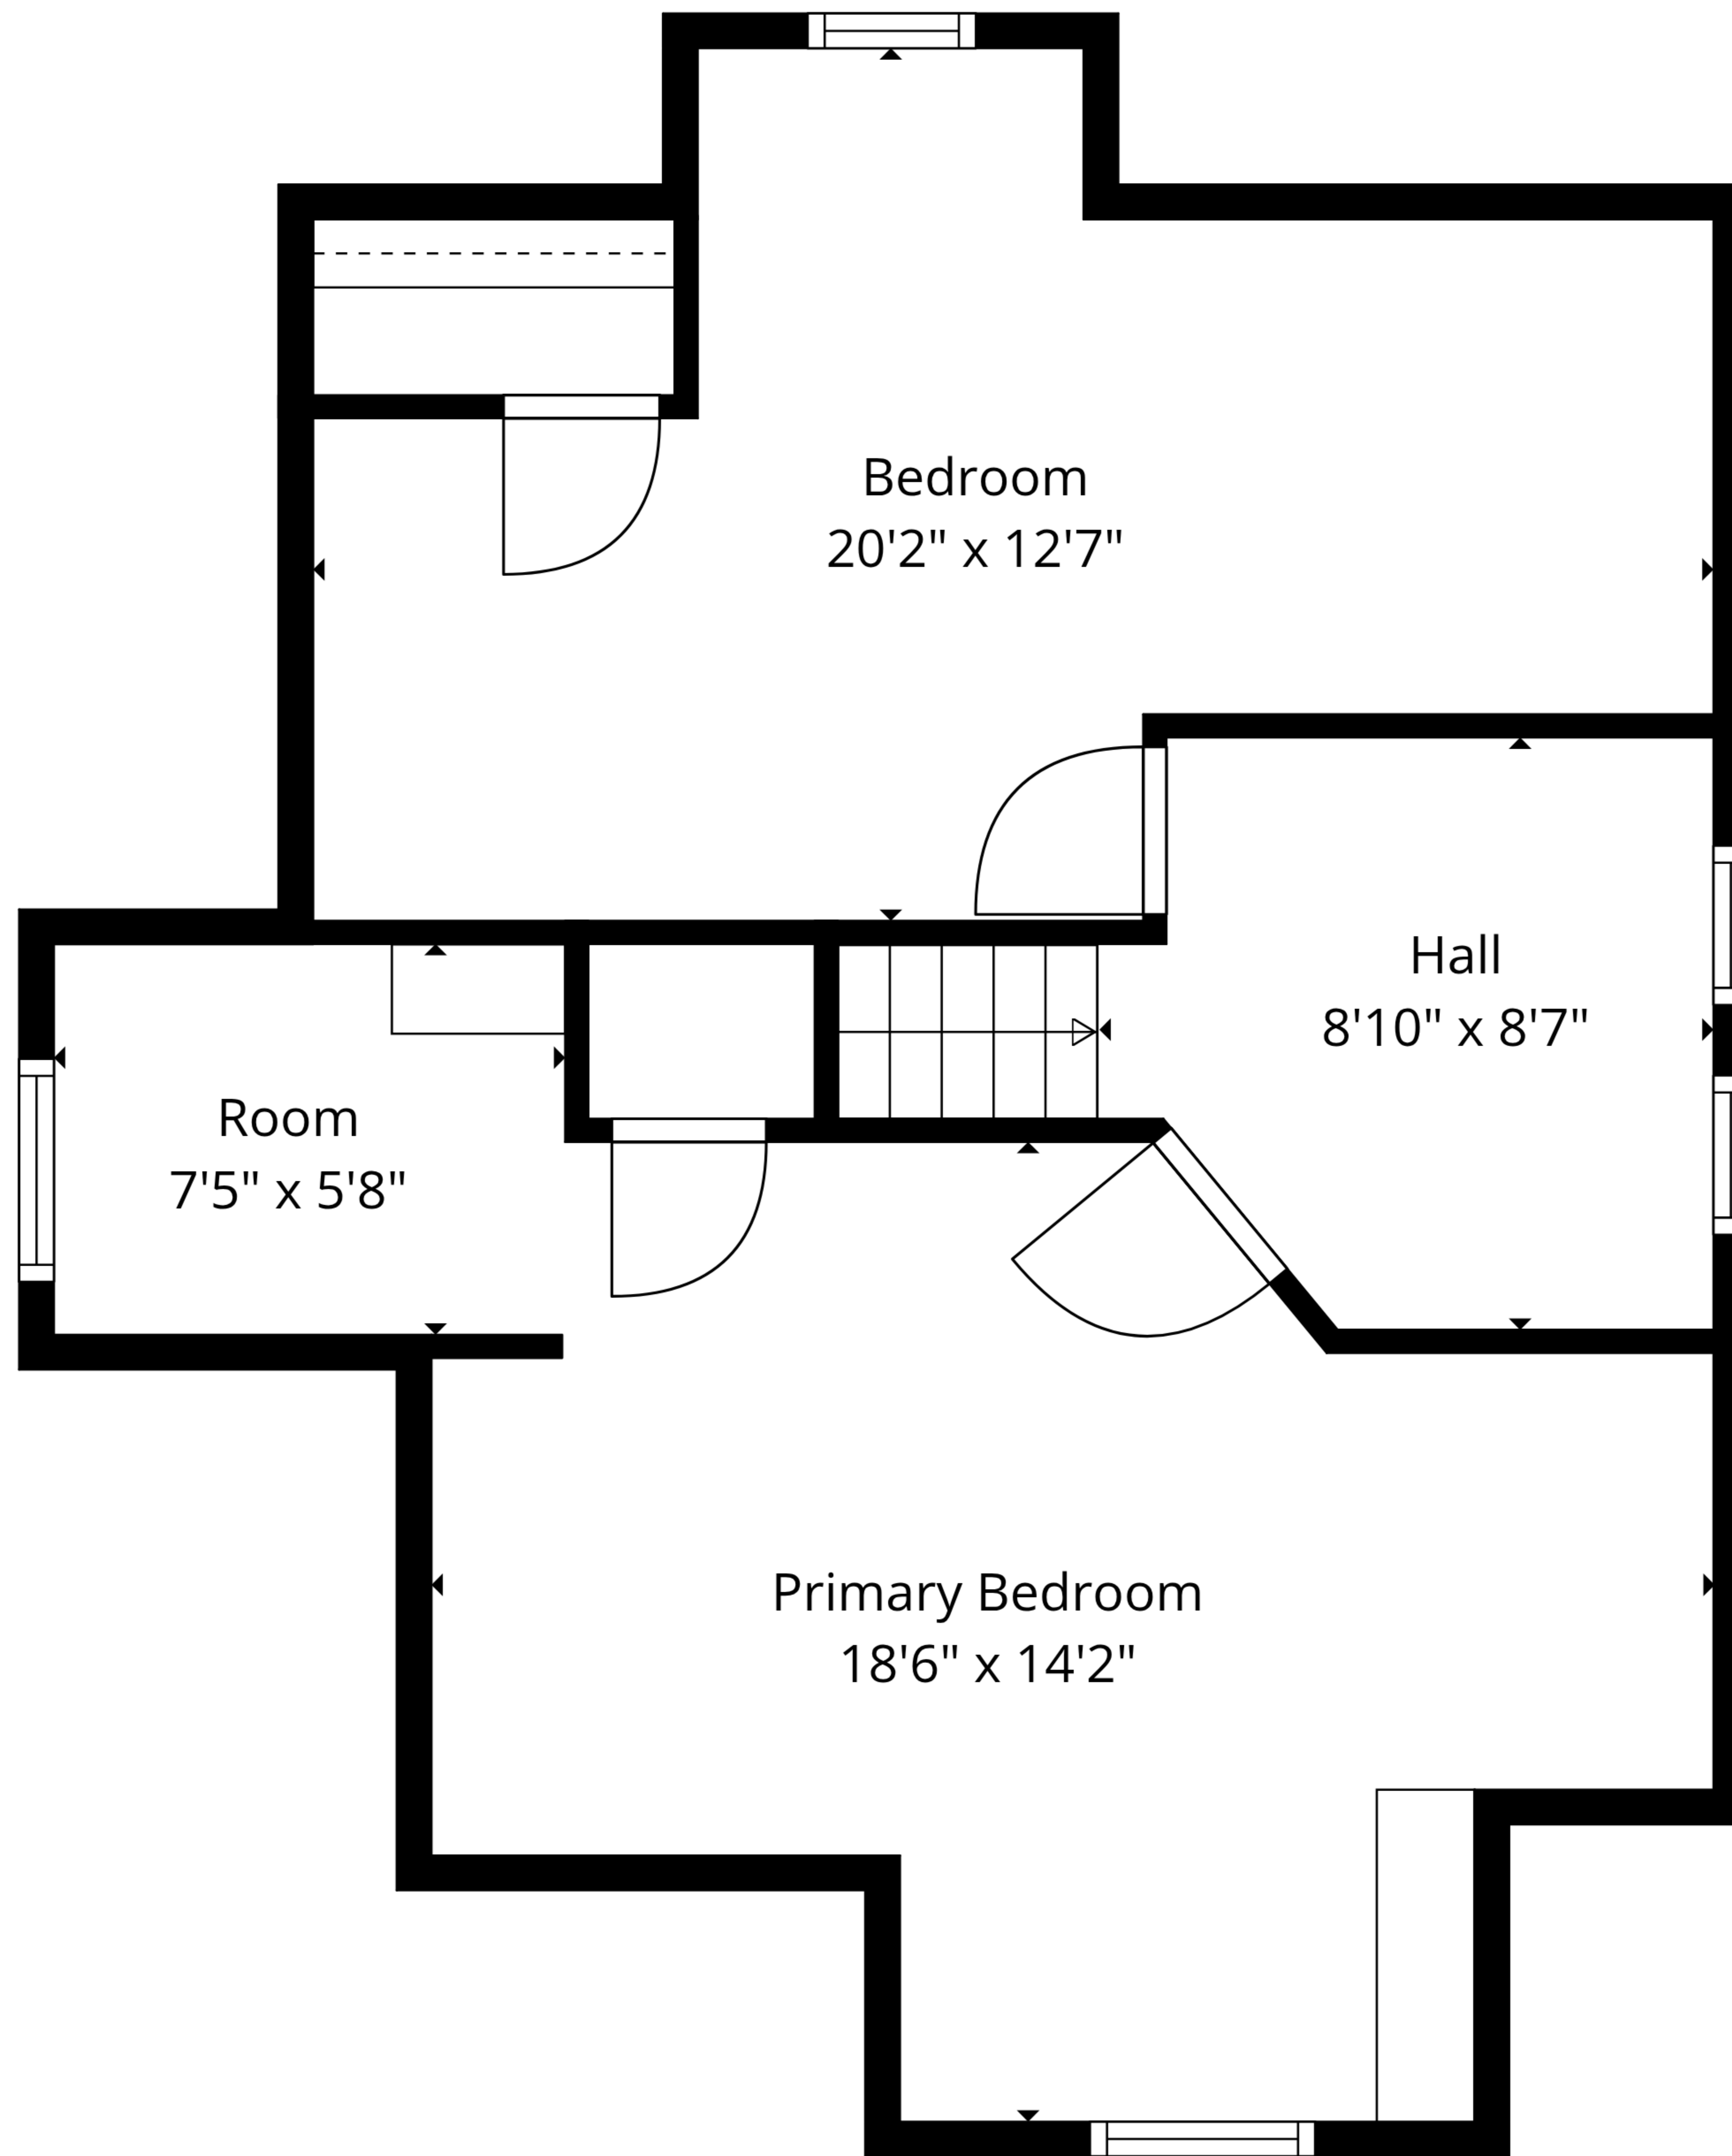

Basement
23'11" x 27'5"

TOTAL: 2340 sq. ft

Basement 2: 0 sq. ft, Basement 1: 32 sq. ft, 1st floor: 1050 sq. ft, 2nd floor: 762 sq. ft, 3rd floor: 496 sq. ft
EXCLUDED AREAS: BASEMENT: 657 sq. ft, PATIO: 315 sq. ft, PORCH: 148 sq. ft,
DECK: 34 sq. ft, LOW CEILING: 32 sq. ft, WALLS: 263 sq. ft

TOTAL: 2340 sq. ft

Basement 2: 0 sq. ft, Basement 1: 32 sq. ft, 1st floor: 1050 sq. ft, 2nd floor: 762 sq. ft, 3rd floor: 496 sq. ft
 EXCLUDED AREAS: BASEMENT: 657 sq. ft, PATIO: 315 sq. ft, PORCH: 148 sq. ft,
 DECK: 34 sq. ft, LOW CEILING: 32 sq. ft, WALLS: 263 sq. ft