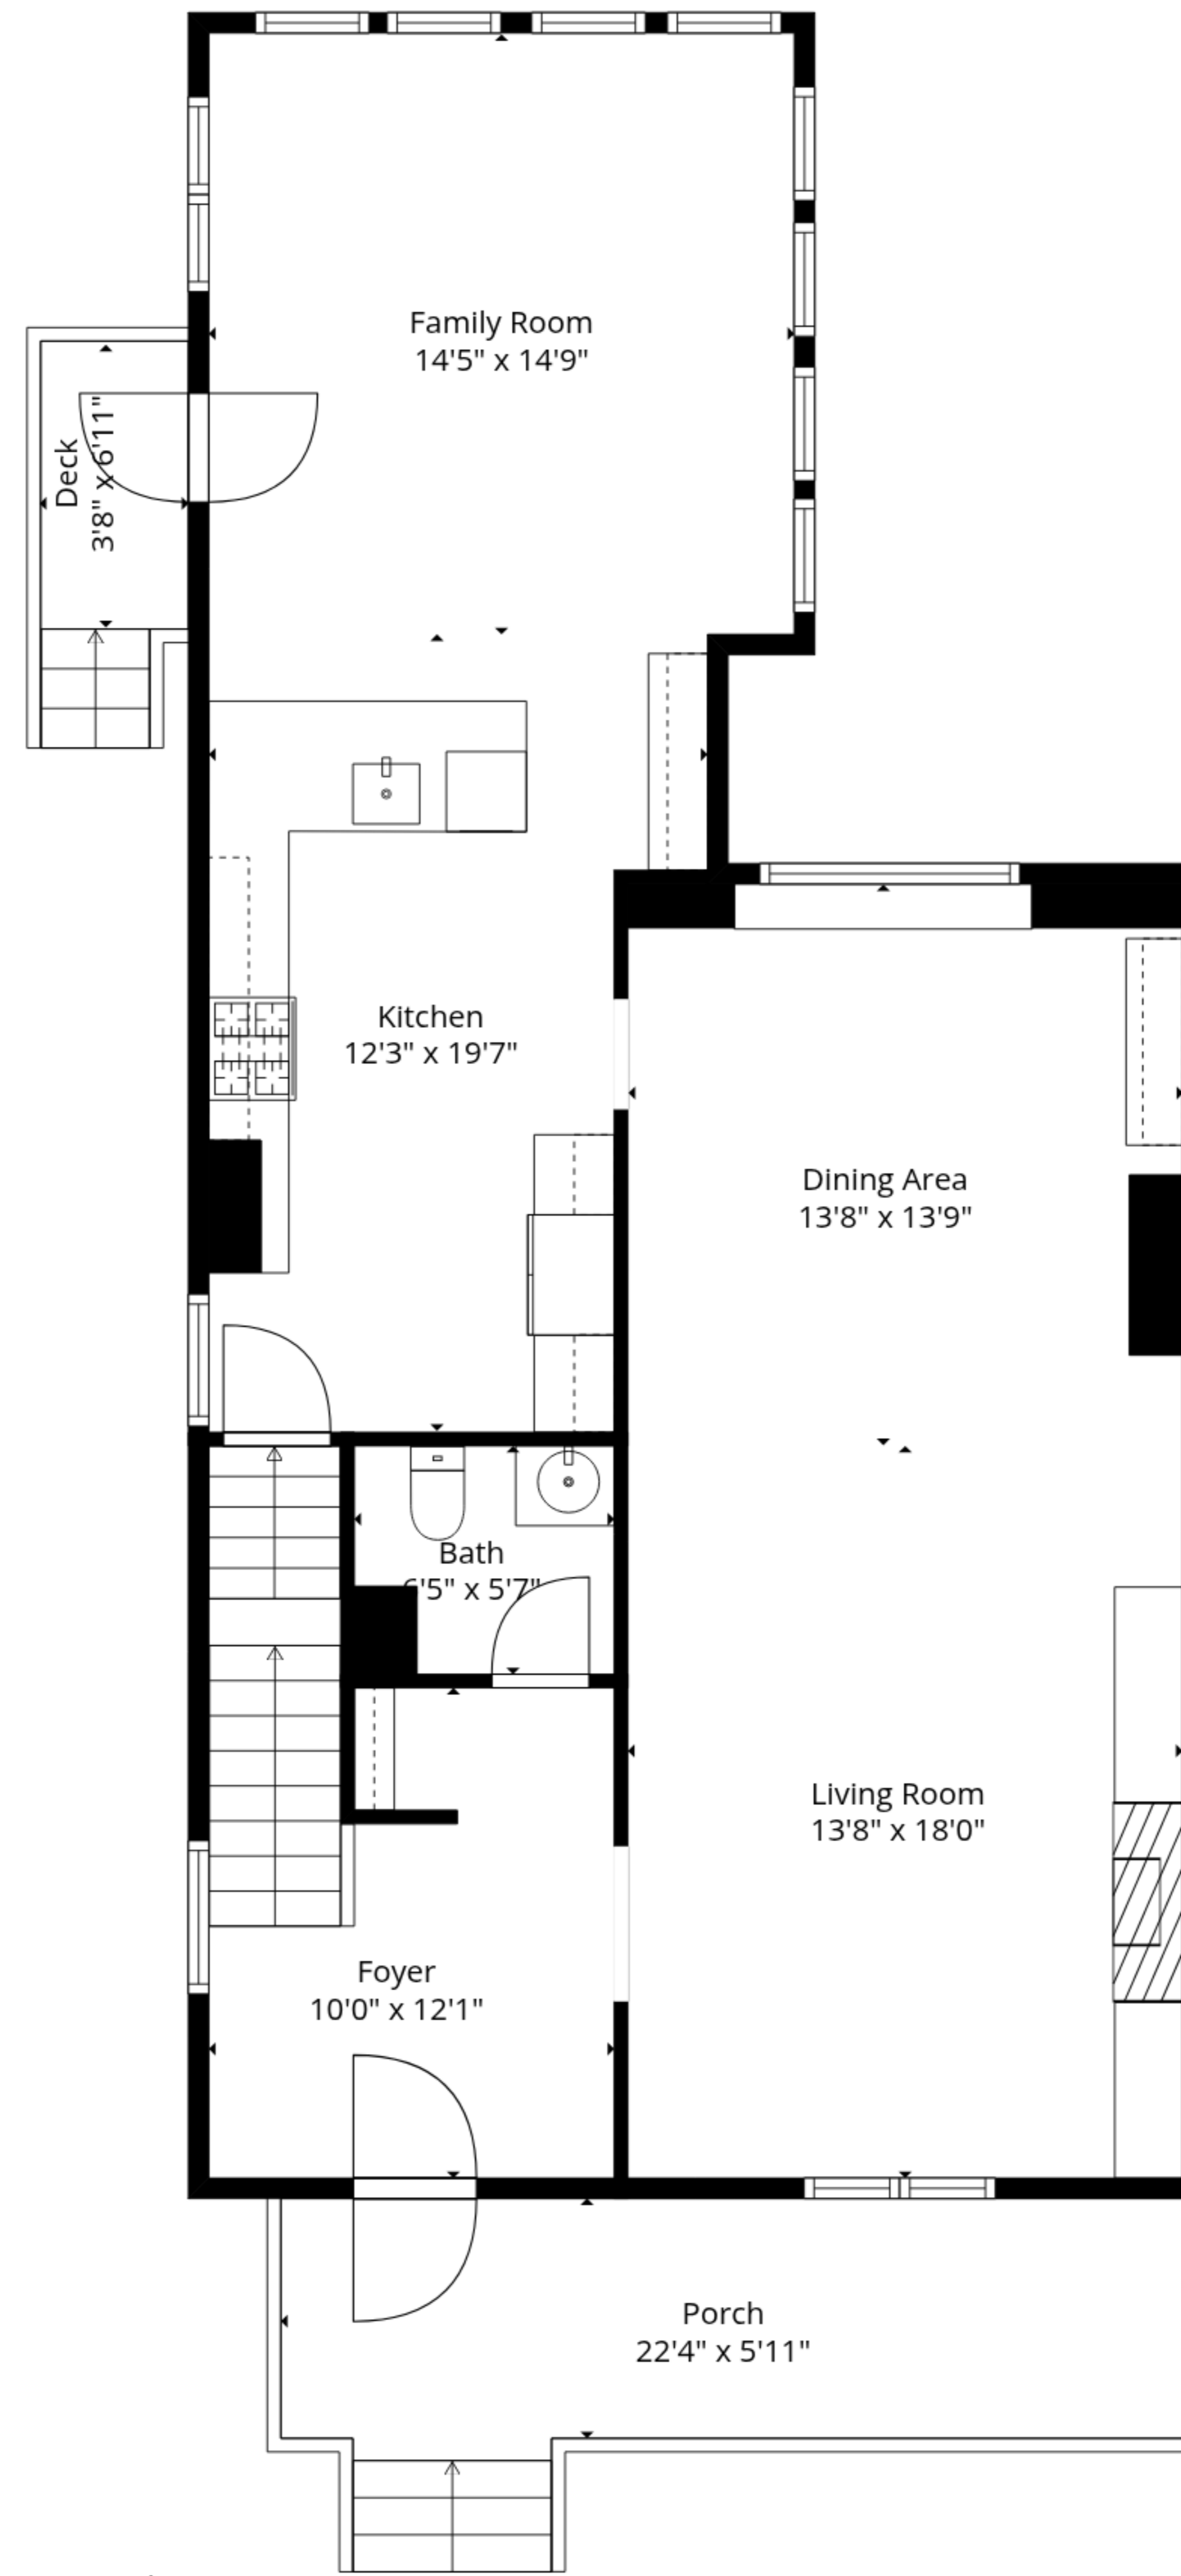

Basement
23'11" x 27'5"

TOTAL: 2340 sq. ft

Basement 2: 0 sq. ft, Basement 1: 32 sq. ft, 1st floor: 1050 sq. ft, 2nd floor: 762 sq. ft, 3rd floor: 496 sq. ft
EXCLUDED AREAS: BASEMENT: 657 sq. ft, PATIO: 315 sq. ft, PORCH: 148 sq. ft,
DECK: 34 sq. ft, LOW CEILING: 32 sq. ft, WALLS: 263 sq. ft

TOTAL: 2340 sq. ft

Basement 2: 0 sq. ft, Basement 1: 32 sq. ft, 1st floor: 1050 sq. ft, 2nd floor: 762 sq. ft, 3rd floor: 496 sq. ft
 EXCLUDED AREAS: BASEMENT: 657 sq. ft, PATIO: 315 sq. ft, PORCH: 148 sq. ft,
 DECK: 34 sq. ft, LOW CEILING: 32 sq. ft, WALLS: 263 sq. ft

Floor Plan Created By Cubicasa App. Measurements Deemed Highly Reliable But Not Guaranteed.

Basement 2

Basement 1

1st Floor

2nd Floor

3rd Floor

TOTAL: 2340 sq. ft

Basement 2: 0 sq. ft, Basement 1: 32 sq. ft, 1st floor: 1050 sq. ft, 2nd floor: 762 sq. ft, 3rd floor: 496 sq. ft
 EXCLUDED AREAS: BASEMENT: 657 sq. ft, PATIO: 315 sq. ft, PORCH: 148 sq. ft,
 DECK: 34 sq. ft, LOW CEILING: 32 sq. ft, WALLS: 263 sq. ft