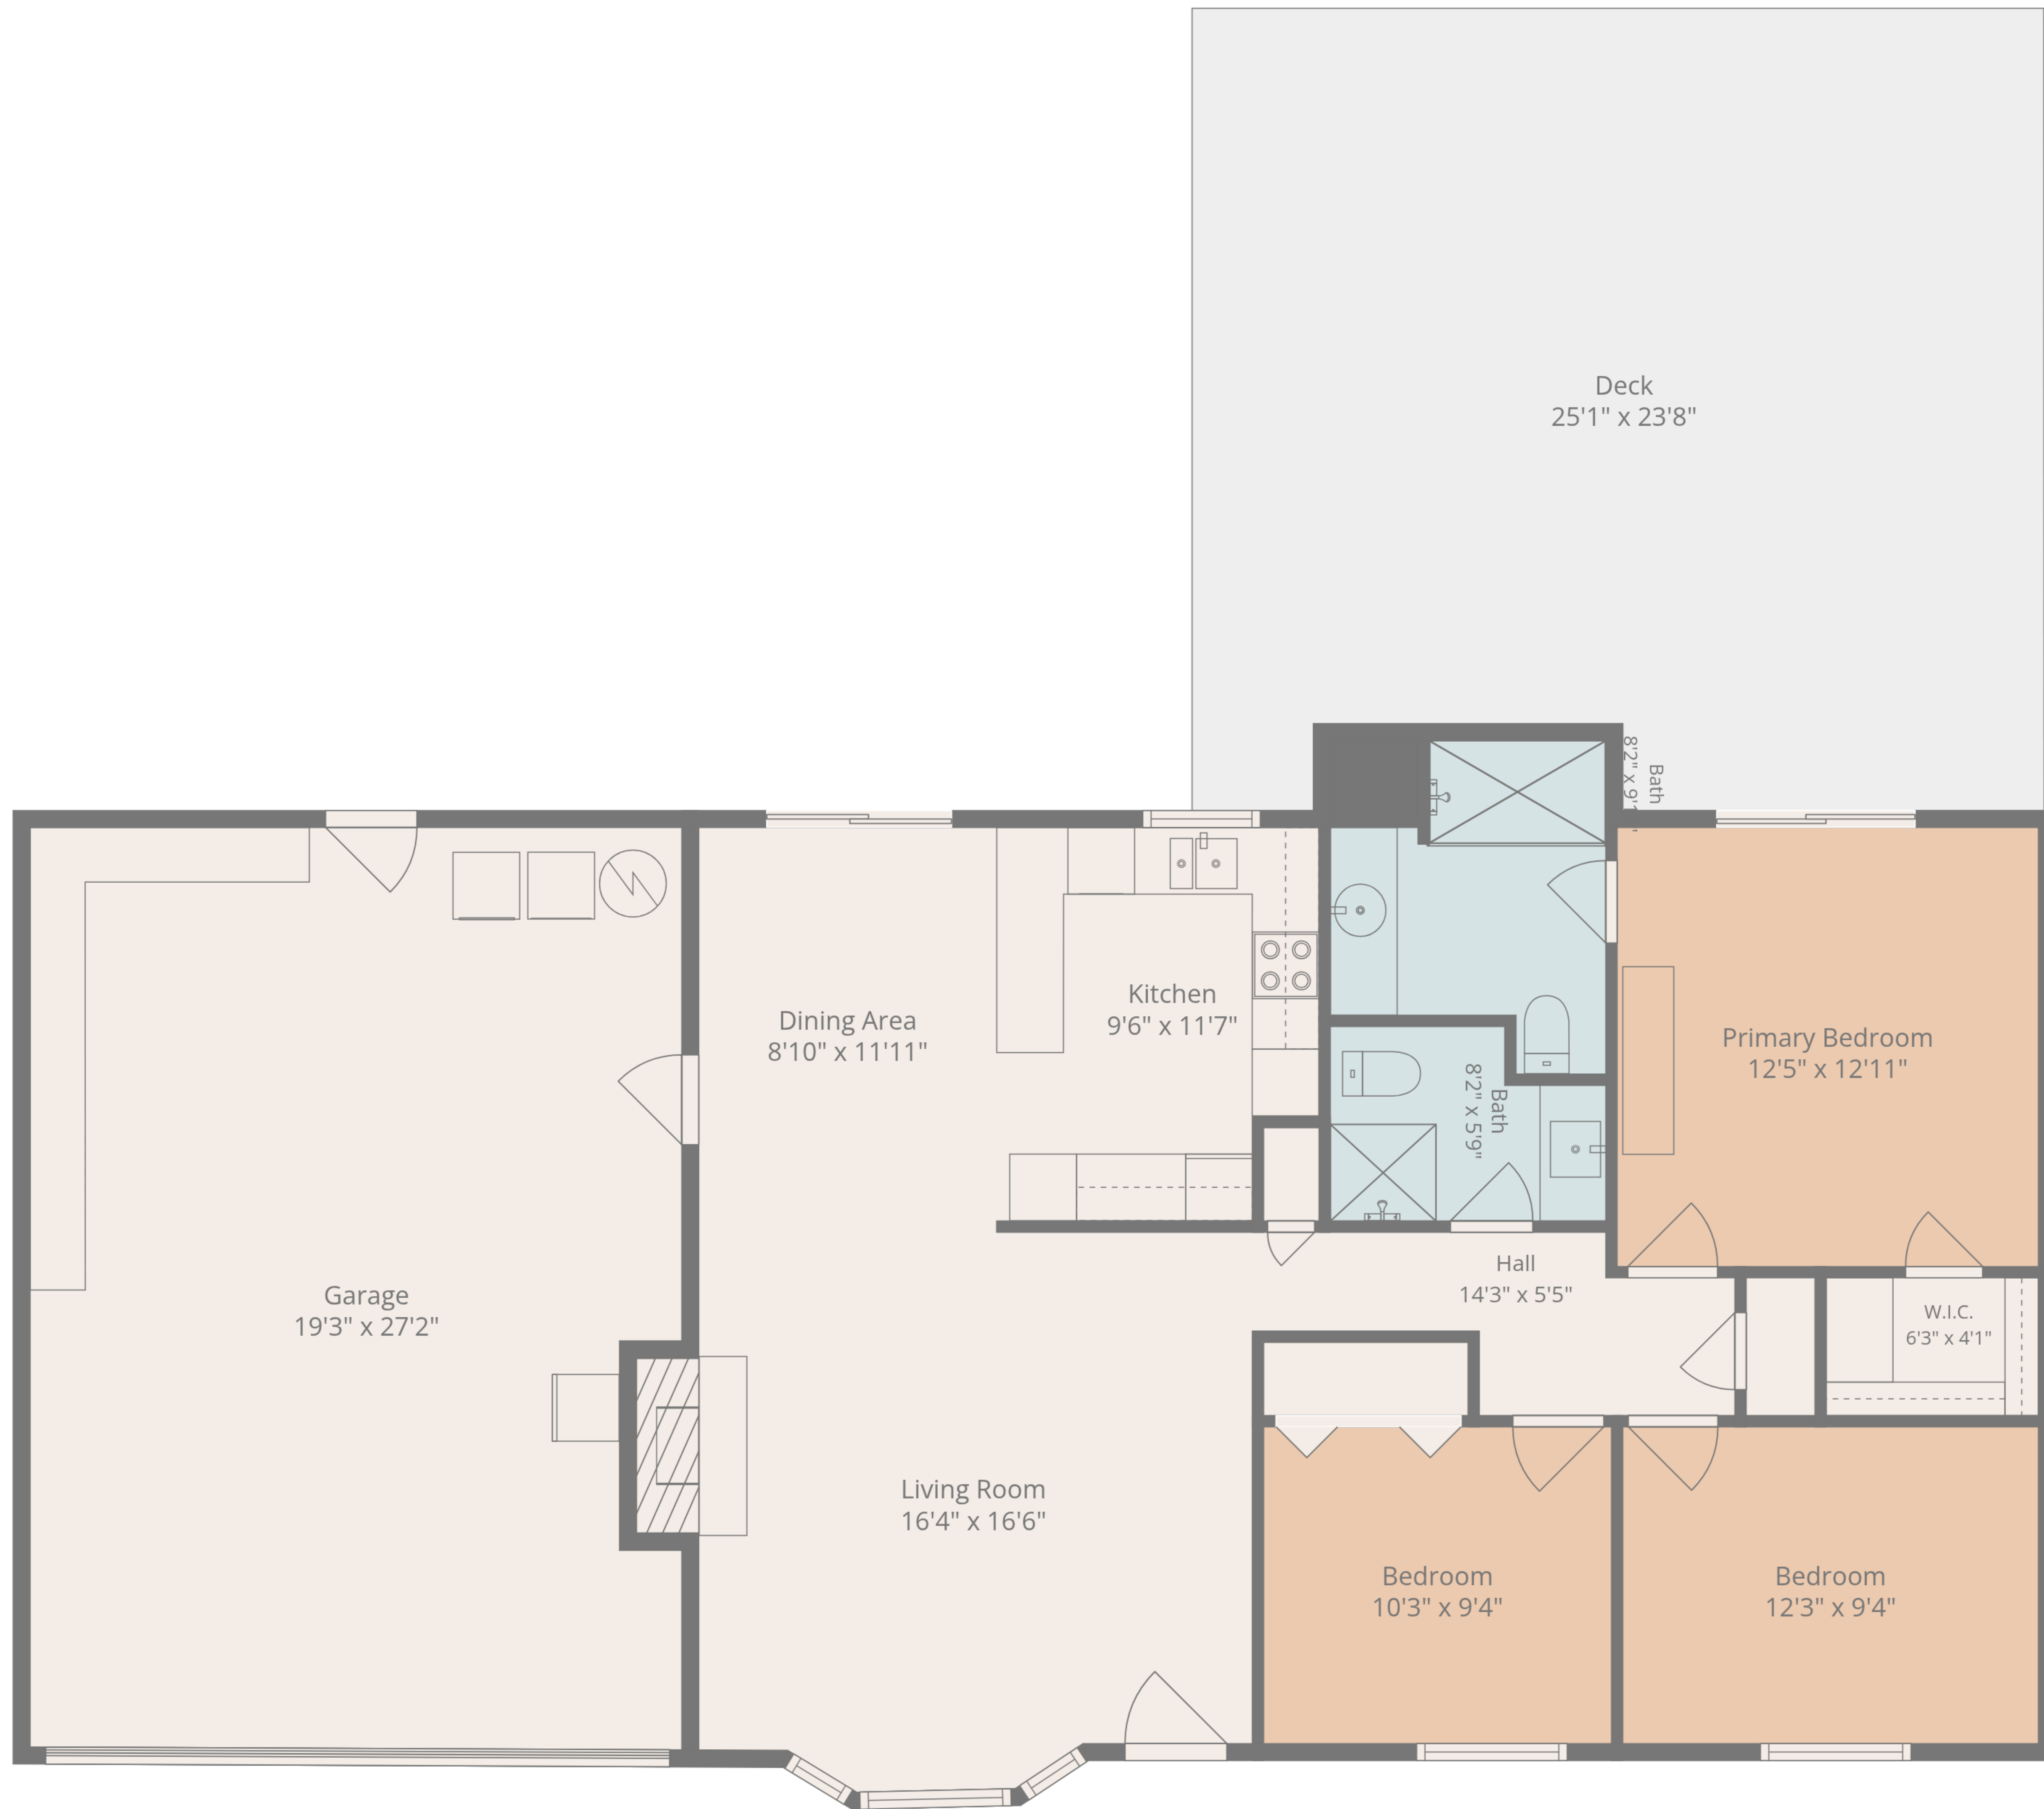

**Total: 1102 sq. ft**

1st Floor: 1102 sq. ft

Excluded Areas: Garage: 511 sq. Ft, Deck: 571 sq. Ft, Fireplace: 11 sq. Ft,  
Walls: 101 sq. ft

**Total: 1102 sq. ft**

1st Floor: 1102 sq. ft

Excluded Areas: Garage: 511 sq. Ft, Deck: 571 sq. Ft, Fireplace: 11 sq. Ft,  
Walls: 101 sq. ft