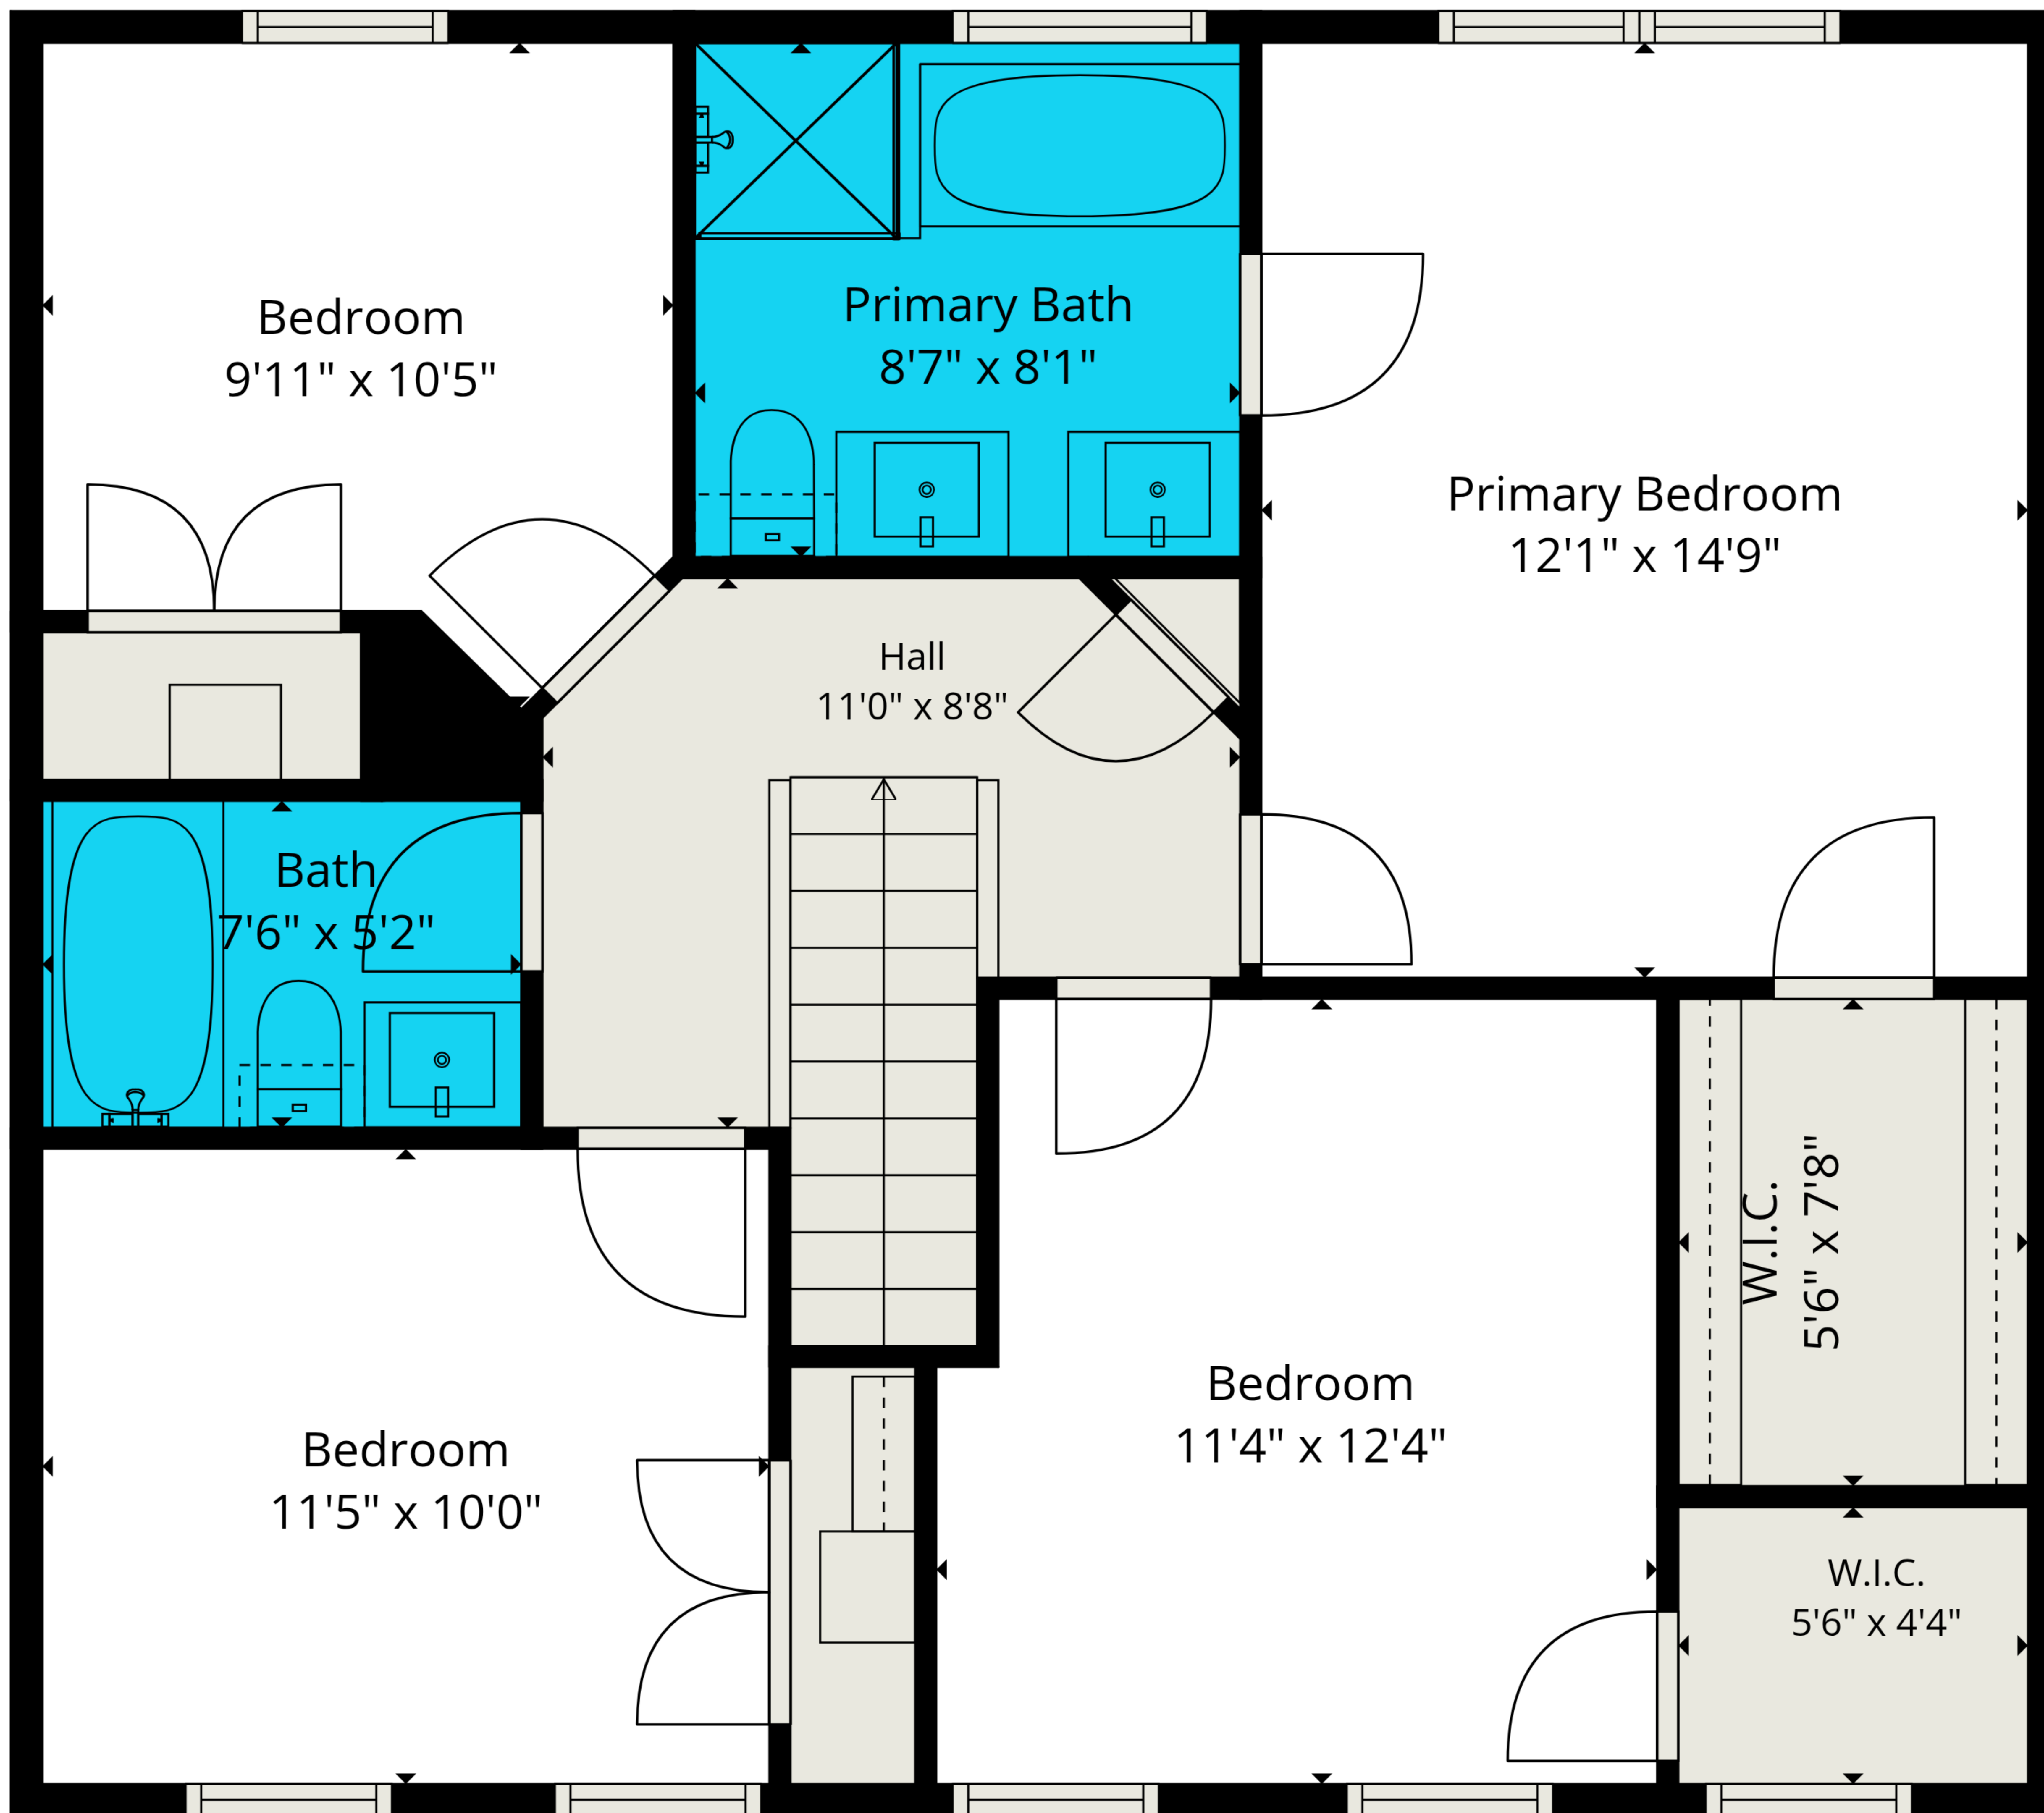

Total Gla: 1877 sq. ft | Total: 2786 sq. ft
 1st Floor: 960 sq. ft (excluded Areas 909 sq. Ft)
 2nd Floor: 917 sq. ft

Measurements Are Deemed Reliable But Not Guaranteed. Sketch Is For Marketing & Informational Purposes Only. Final Square Footage Should Be Provided By Appraiser.

2nd Floor

1st Floor

Total Gla: 1877 sq. ft | Total: 2786 sq. ft
 1st Floor: 960 sq. ft (excluded Areas 909 sq. Ft)
 2nd Floor: 917 sq. ft