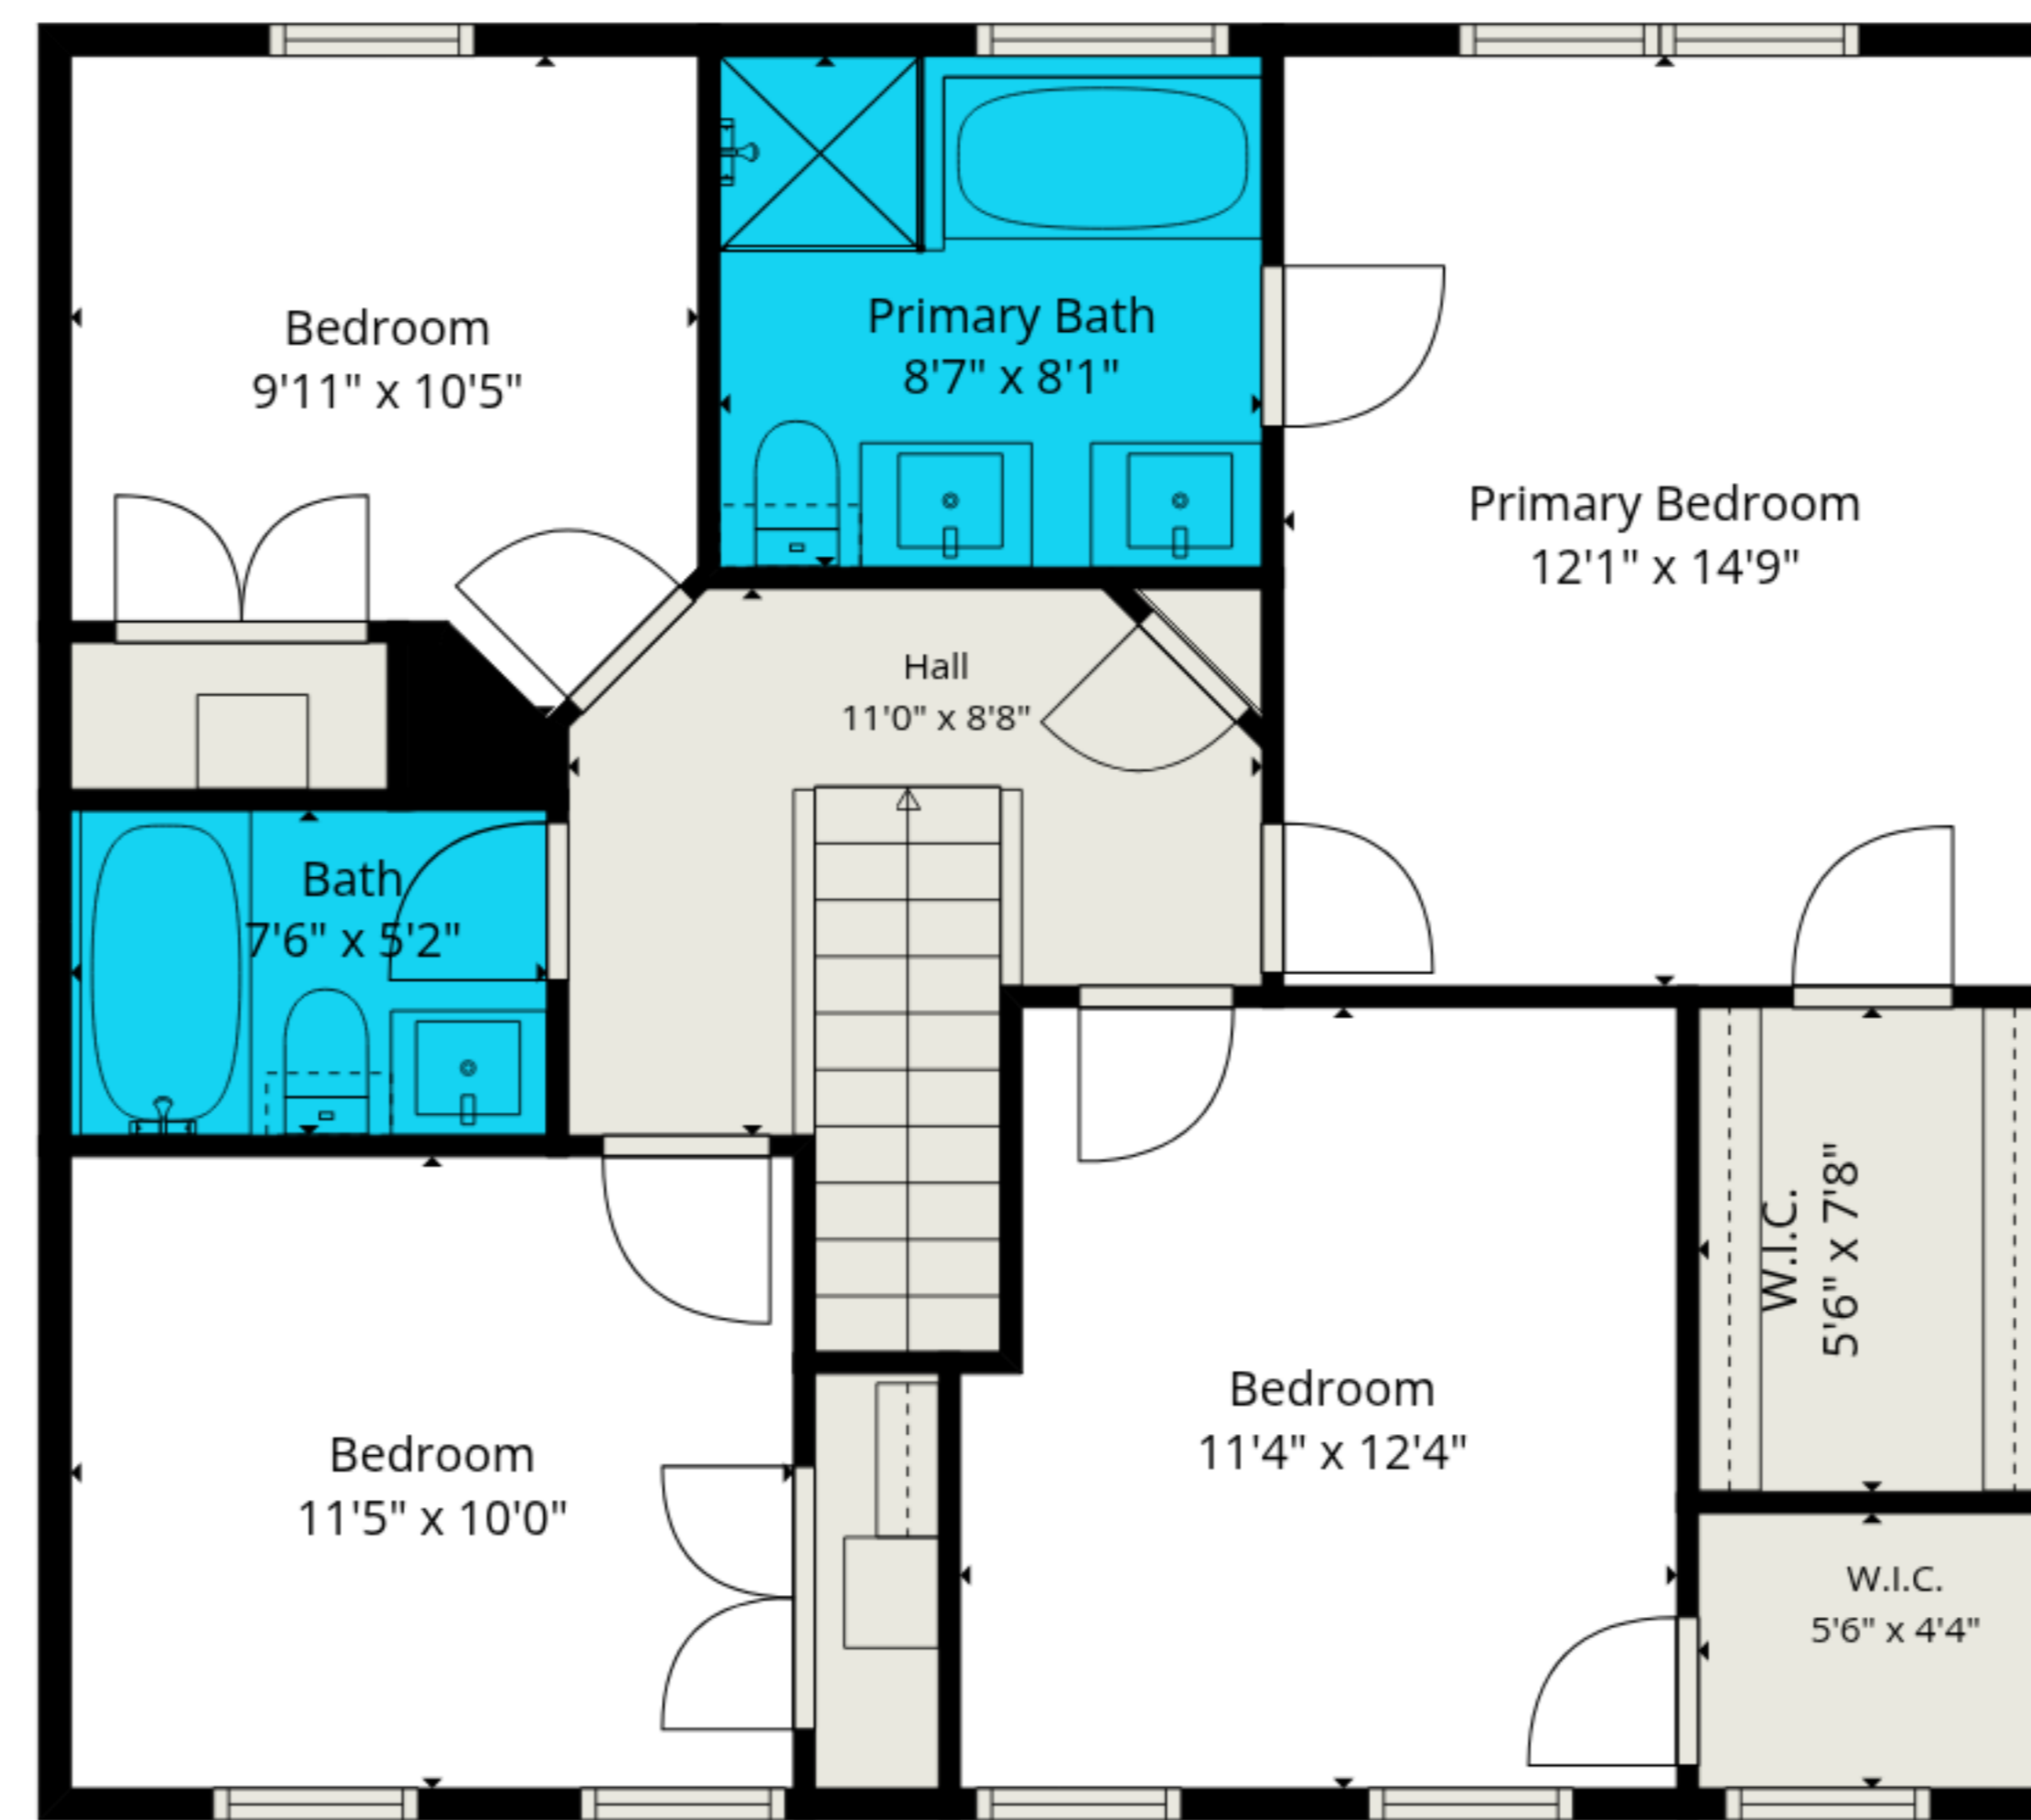

Total Gla: 1877 sq. ft | Total: 2786 sq. ft
 1st Floor: 960 sq. ft (excluded Areas 909 sq. Ft)
 2nd Floor: 917 sq. ft

Measurements Are Deemed Reliable But Not Guaranteed. Sketch Is For Marketing & Informational Purposes Only. Final Square Footage Should Be Provided By Appraiser.

2nd Floor

1st Floor

Total Gla: 1877 sq. ft | Total: 2786 sq. ft
 1st Floor: 960 sq. ft (excluded Areas 909 sq. Ft)
 2nd Floor: 917 sq. ft