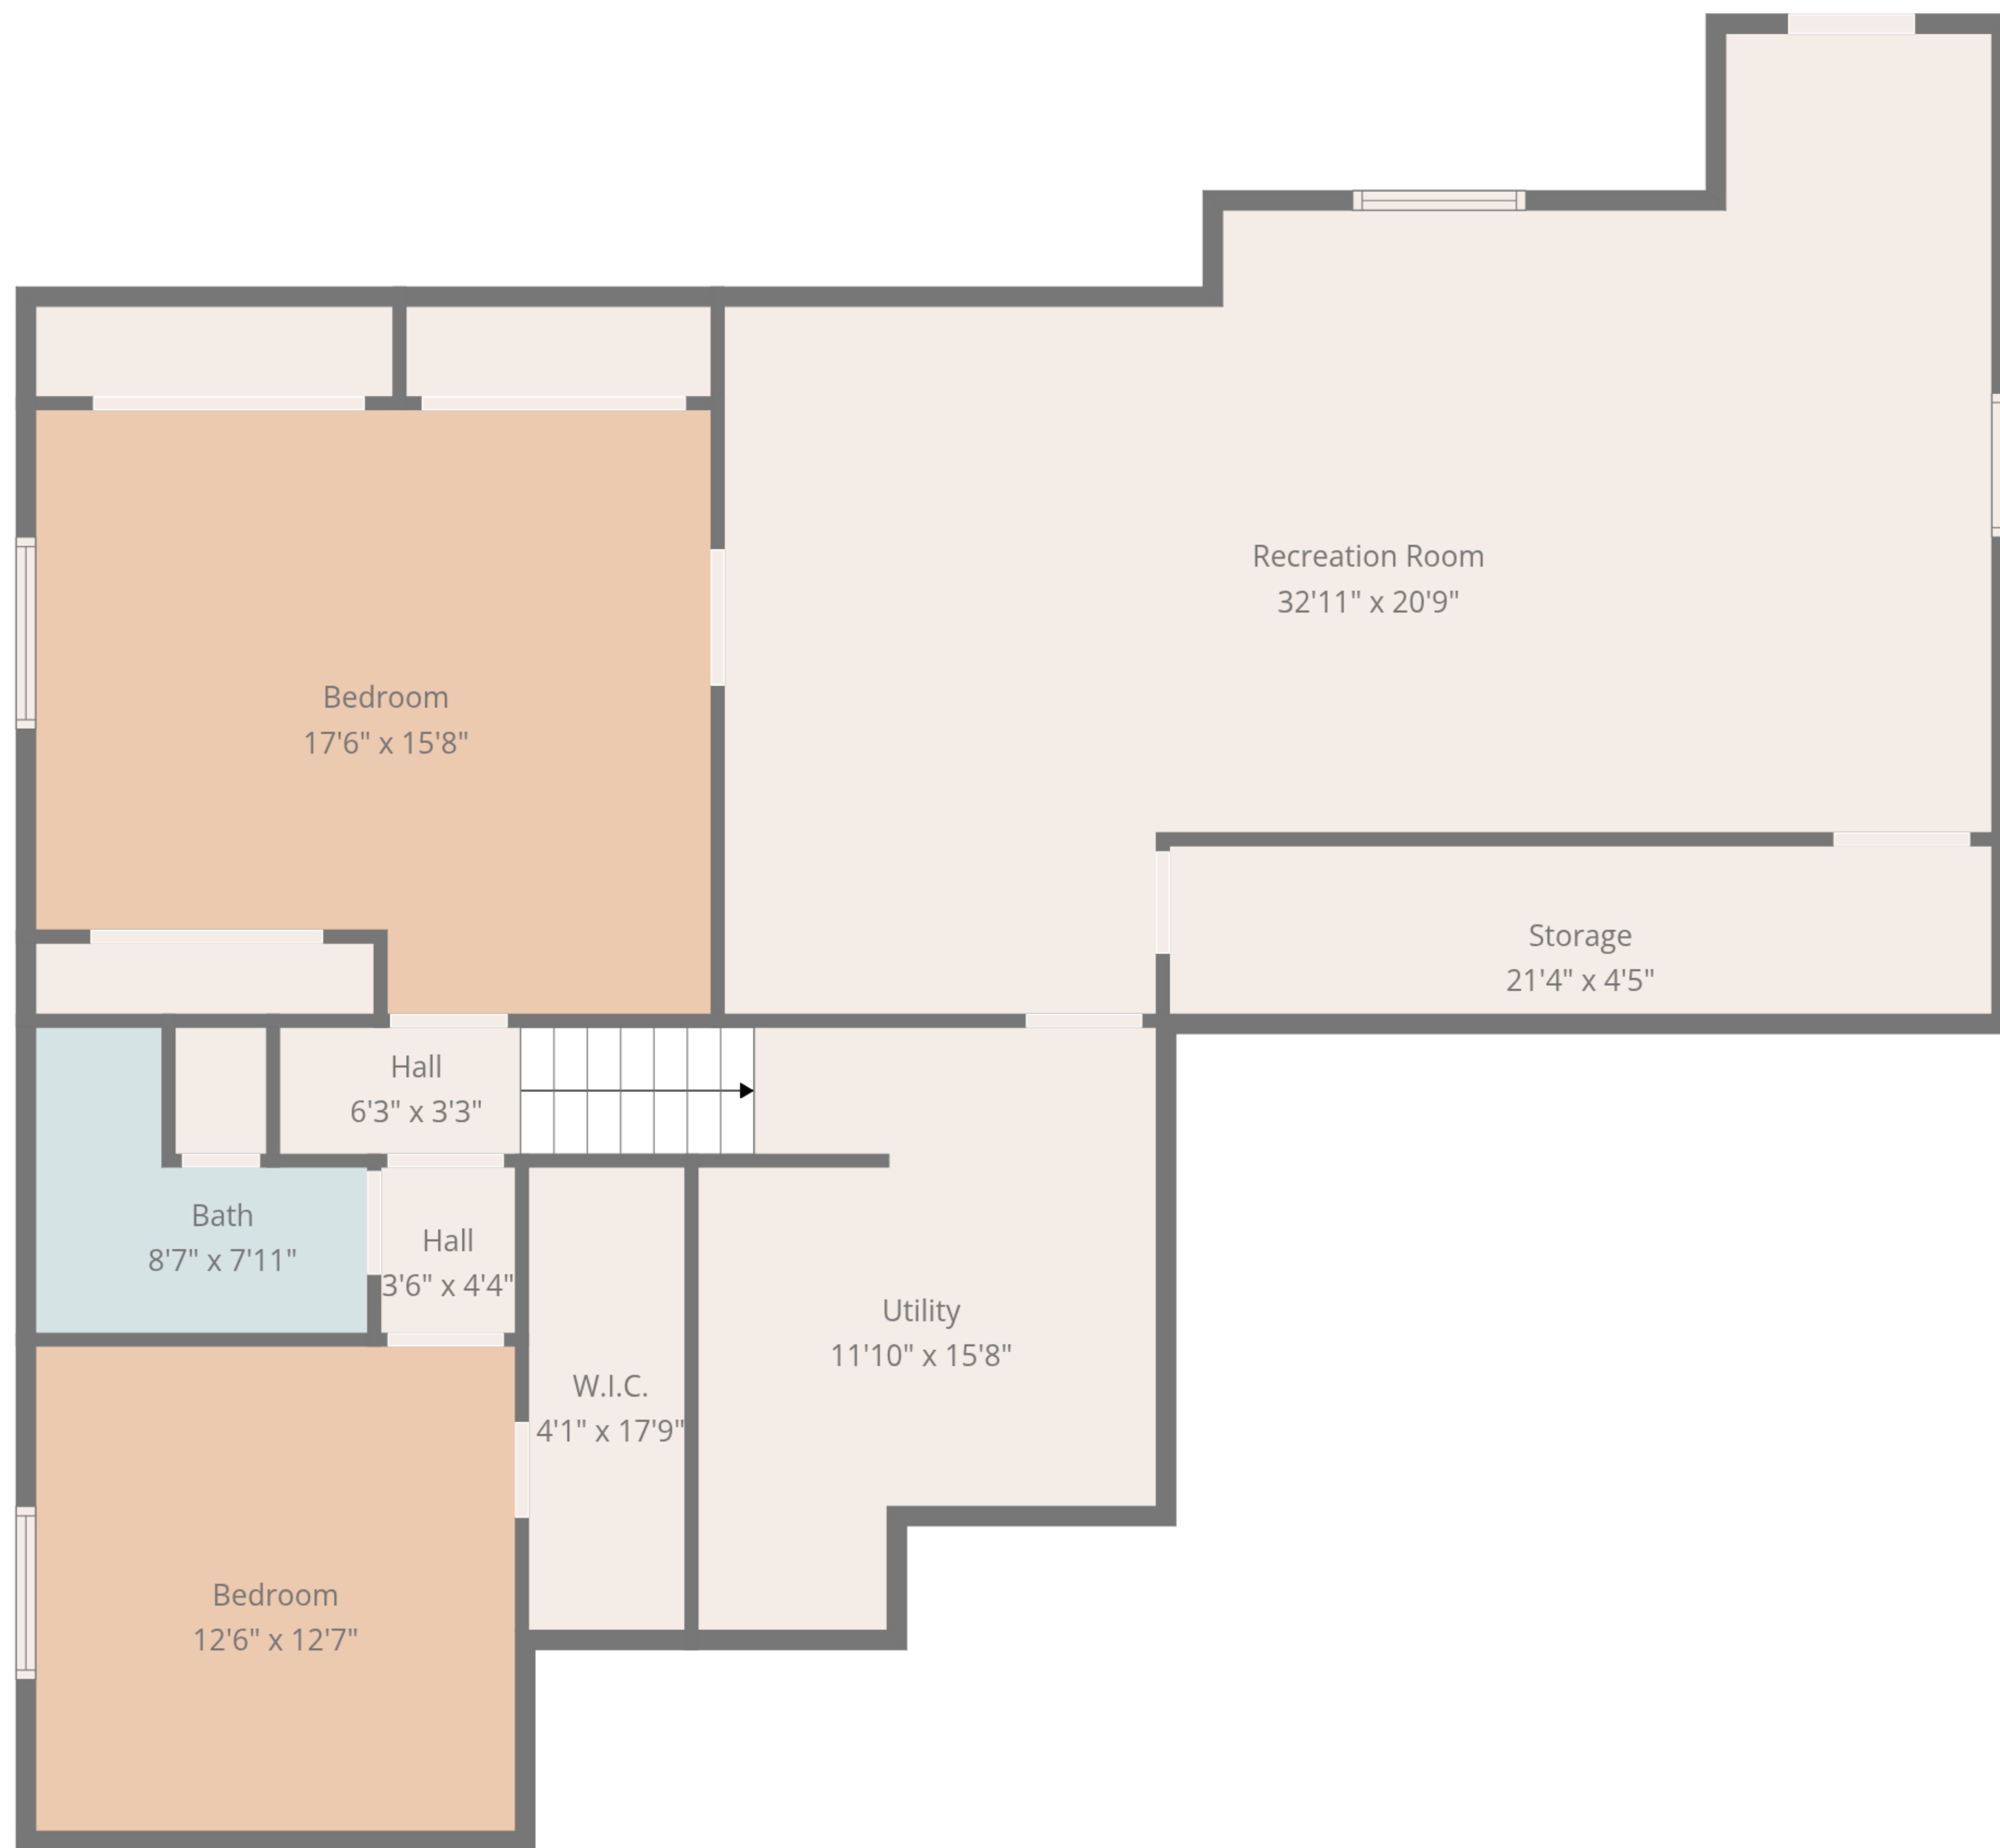

**TOTAL: 2798 sq. ft**

Basement: 1218 sq. ft, 1st floor: 1580 sq. ft

EXCLUDED AREAS: W.I.C.: 53 sq. ft, STORAGE: 93 sq. ft, UTILITY: 159 sq. ft,

GARAGE: 501 sq. ft, WALLS: 229 sq. ft

**TOTAL: 2798 sq. ft**

Basement: 1218 sq. ft, 1st floor: 1580 sq. ft

EXCLUDED AREAS: W.I.C.: 53 sq. ft, STORAGE: 93 sq. ft, UTILITY: 159 sq. ft,

GARAGE: 501 sq. ft, WALLS: 229 sq. ft

Basement

1st Floor

**TOTAL: 2798 sq. ft**  
 Basement: 1218 sq. ft, 1st floor: 1580 sq. ft  
 EXCLUDED AREAS: W.I.C.: 53 sq. ft, STORAGE: 93 sq. ft, UTILITY: 159 sq. ft,  
 GARAGE: 501 sq. ft, WALLS: 229 sq. ft