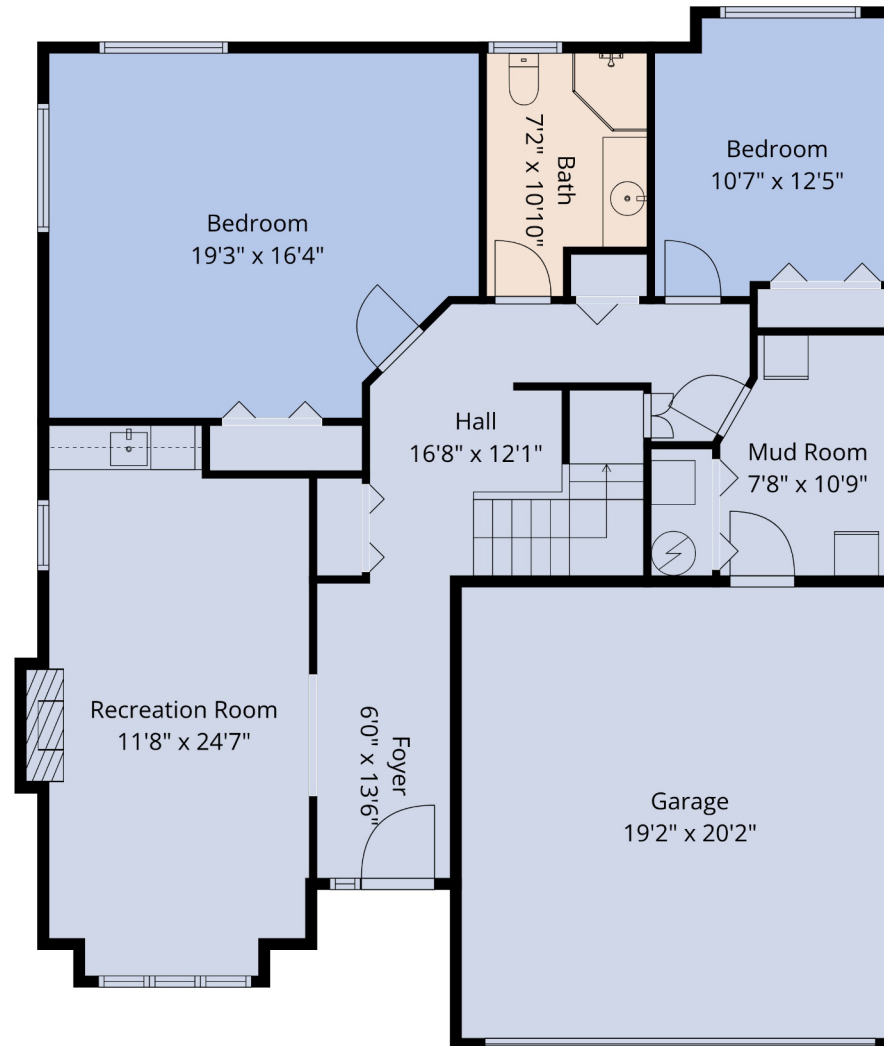

**Estimated Areas:**

Below Main: 1258 sq. ft  
Main Floor: 1510 sq. ft  
**Total: 2768 Sq. Ft**

## Estimated Areas:

Below Main: 1258 sq. ft

Main Floor: 1510 sq. ft

**Total: 2768 Sq. Ft**

**Estimated Areas:**

Below Main: 1258 sq. ft  
Main Floor: 1510 sq. ft  
**Total: 2768 Sq. Ft**