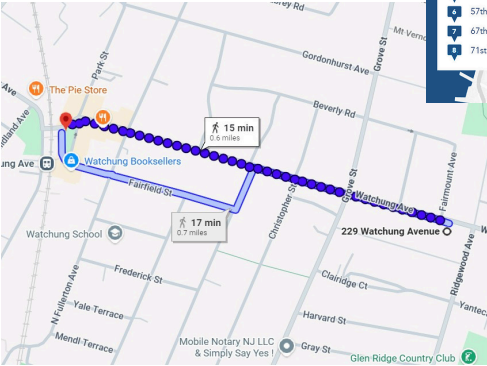

## 229 Watching Ave, Montclair Commuting

**WALK TO THE NYC TRAIN:**  
NJ Transit Midtown Direct to  
Penn Station  
0.7 miles to Watching Plaza

**BOXCAR BUS TO NYC**  
**PICK UP LOCATIONS**  
Park St and Watching Ave  
0.6 miles

**BUS TO NYC**  
**PICK UP LOCATIONS**  
Boxcar stops at the gazebo  
in Watching Plaza

**WALK TO BROOKDALE PARK**  
Enjoy the playground, walking  
paths, playing fields and year  
round community events.