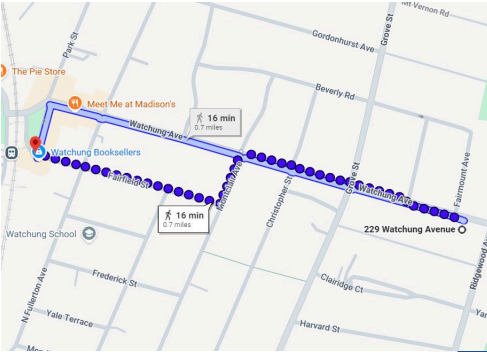

## 229 Watching Ave, Montclair Commuting

**WALK TO THE NYC TRAIN:**  
NJ Transit Midtown Direct to  
Penn Station  
0.7 miles to Watching Plaza

**BOXCAR BUS TO NYC**  
**PICK UP LOCATIONS**  
Park St and Watching Ave  
0.6 miles

**BUS TO NYC**  
**PICK UP LOCATIONS**  
Boxcar stops at the gazebo  
in Watching Plaza

**WALK TO BROOKDALE PARK**  
Enjoy the playground, walking  
paths, playing fields and year  
round community events.