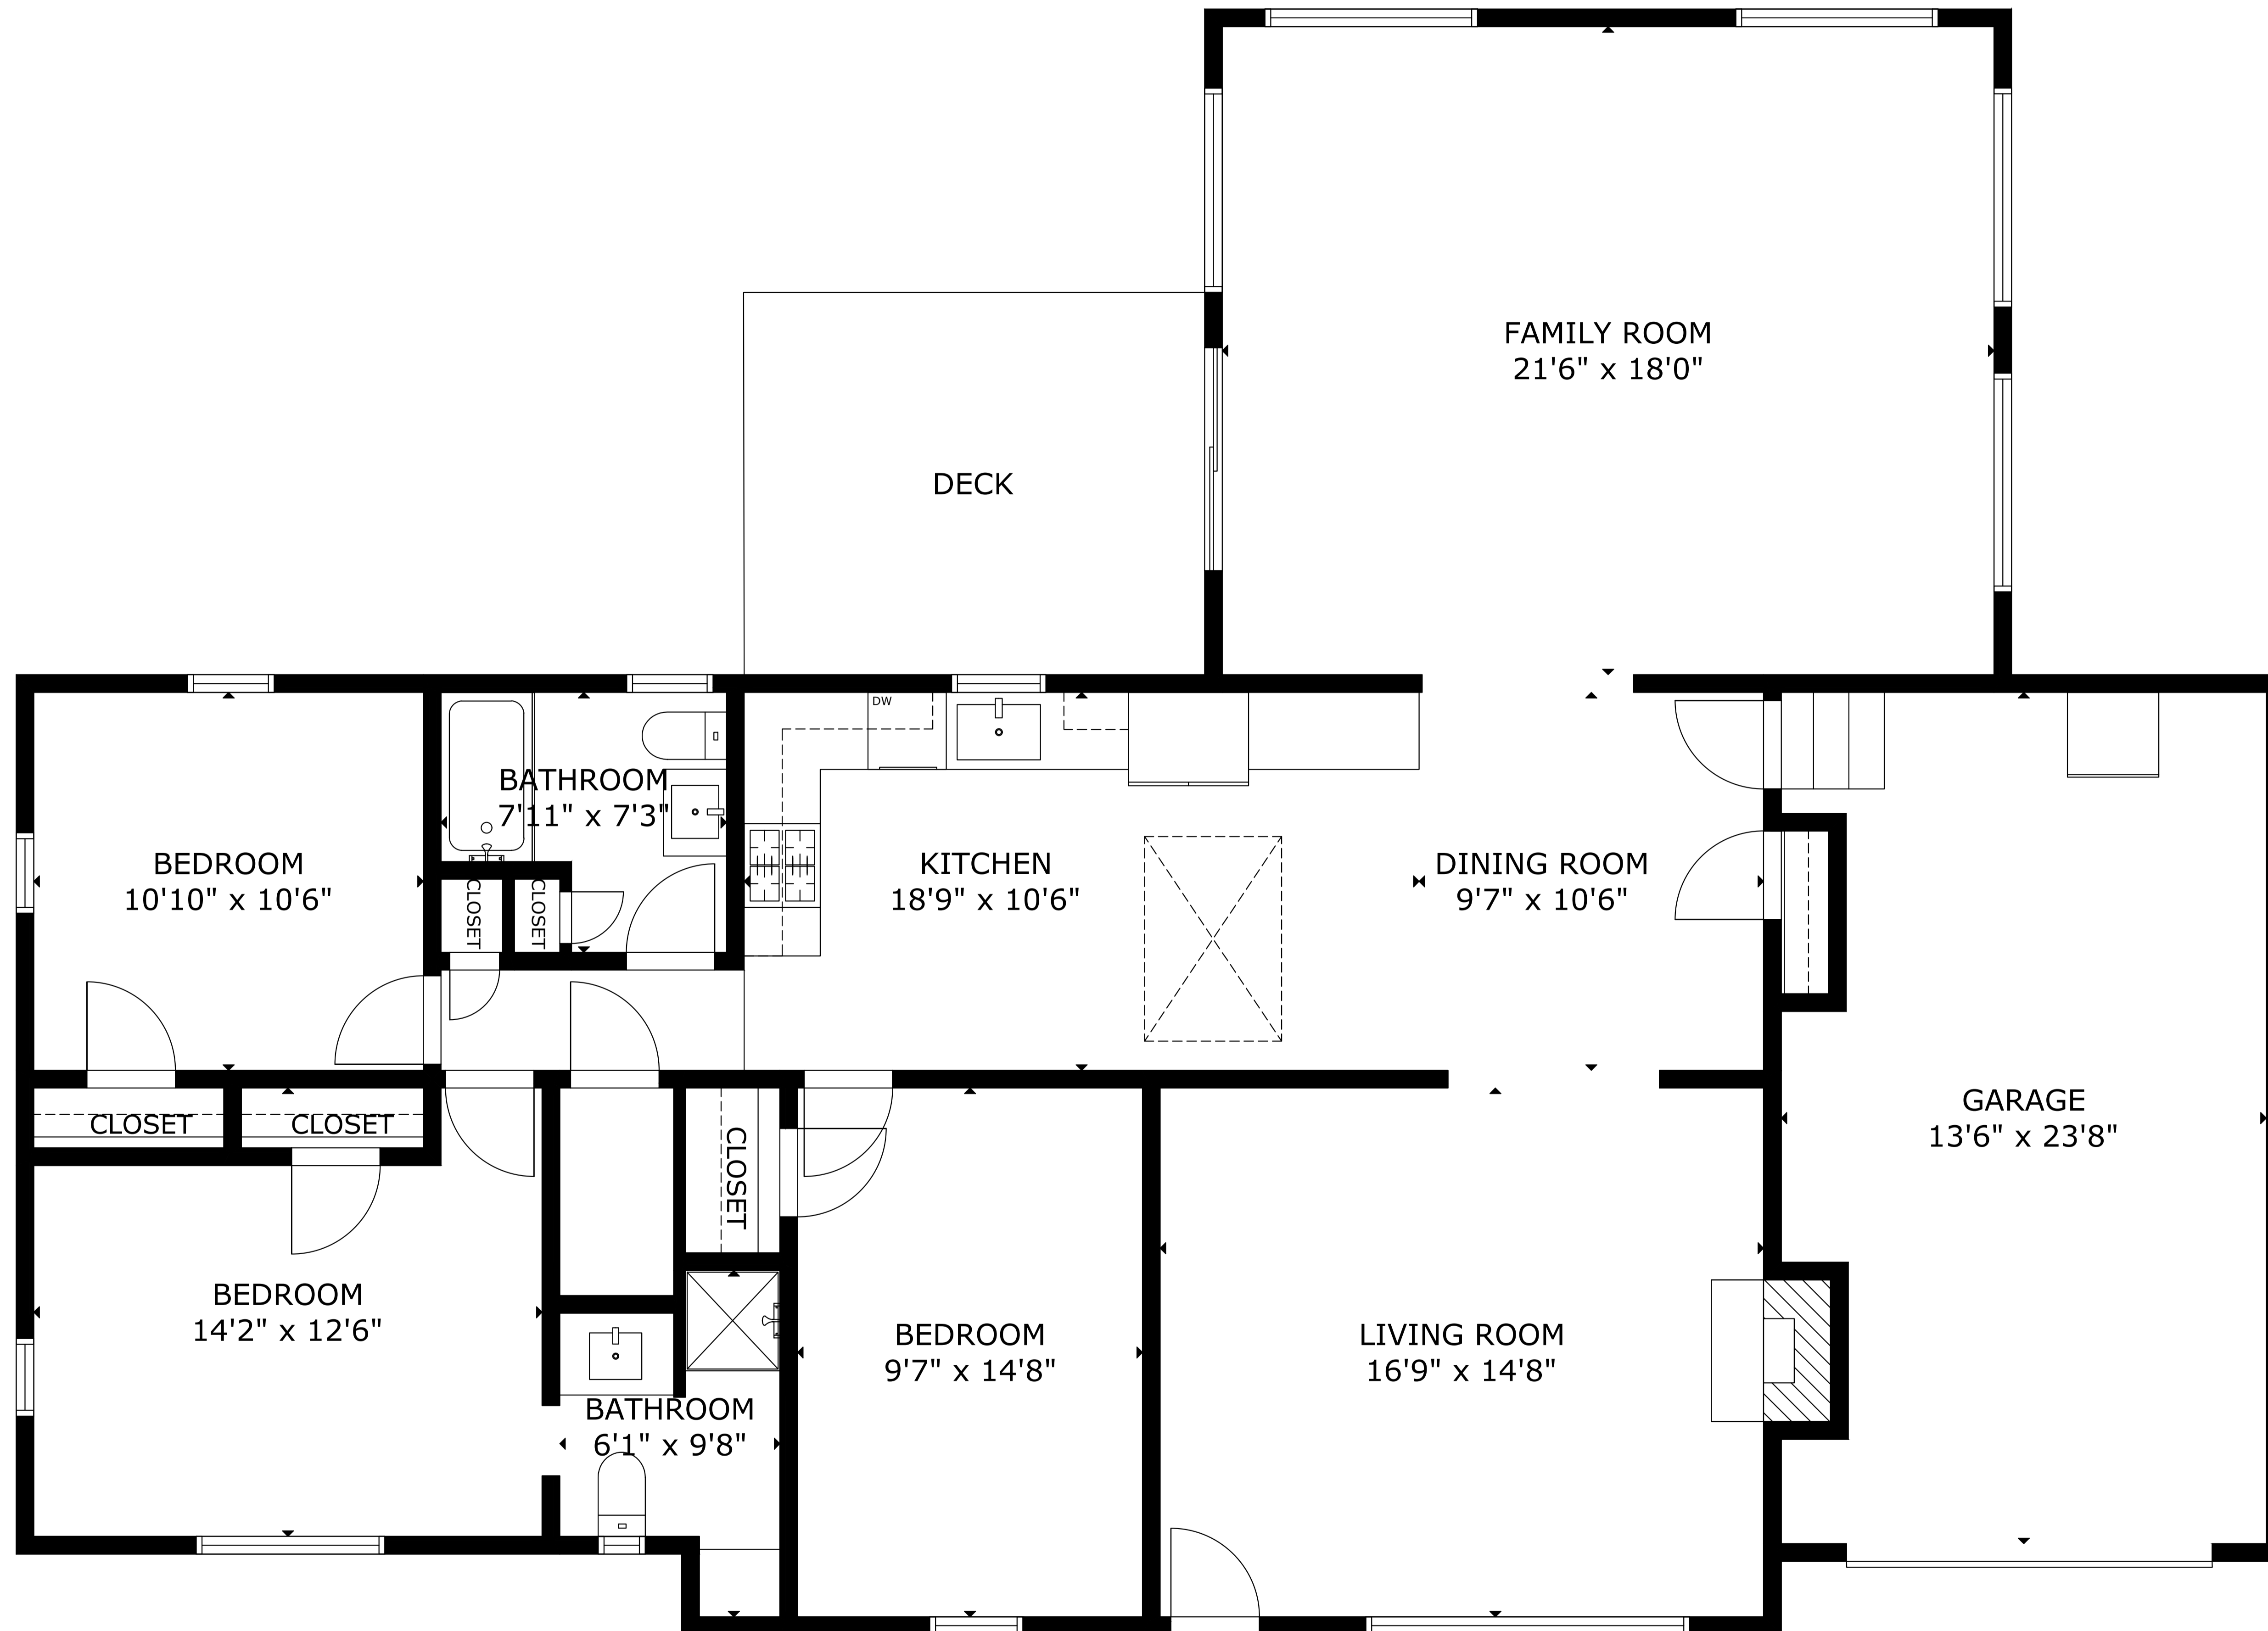

# 16 Pine View Dr Cotuit

GROSS EXTERNAL AREA

TOTAL: 2,061 sq ft

FLOOR 1: 2,061 sq ft

EXCLUDED AREAS: GARAGE: 300 sq ft

SIZE AND DIMENSIONS ARE APPROXIMATE, ACTUAL MAY VARY