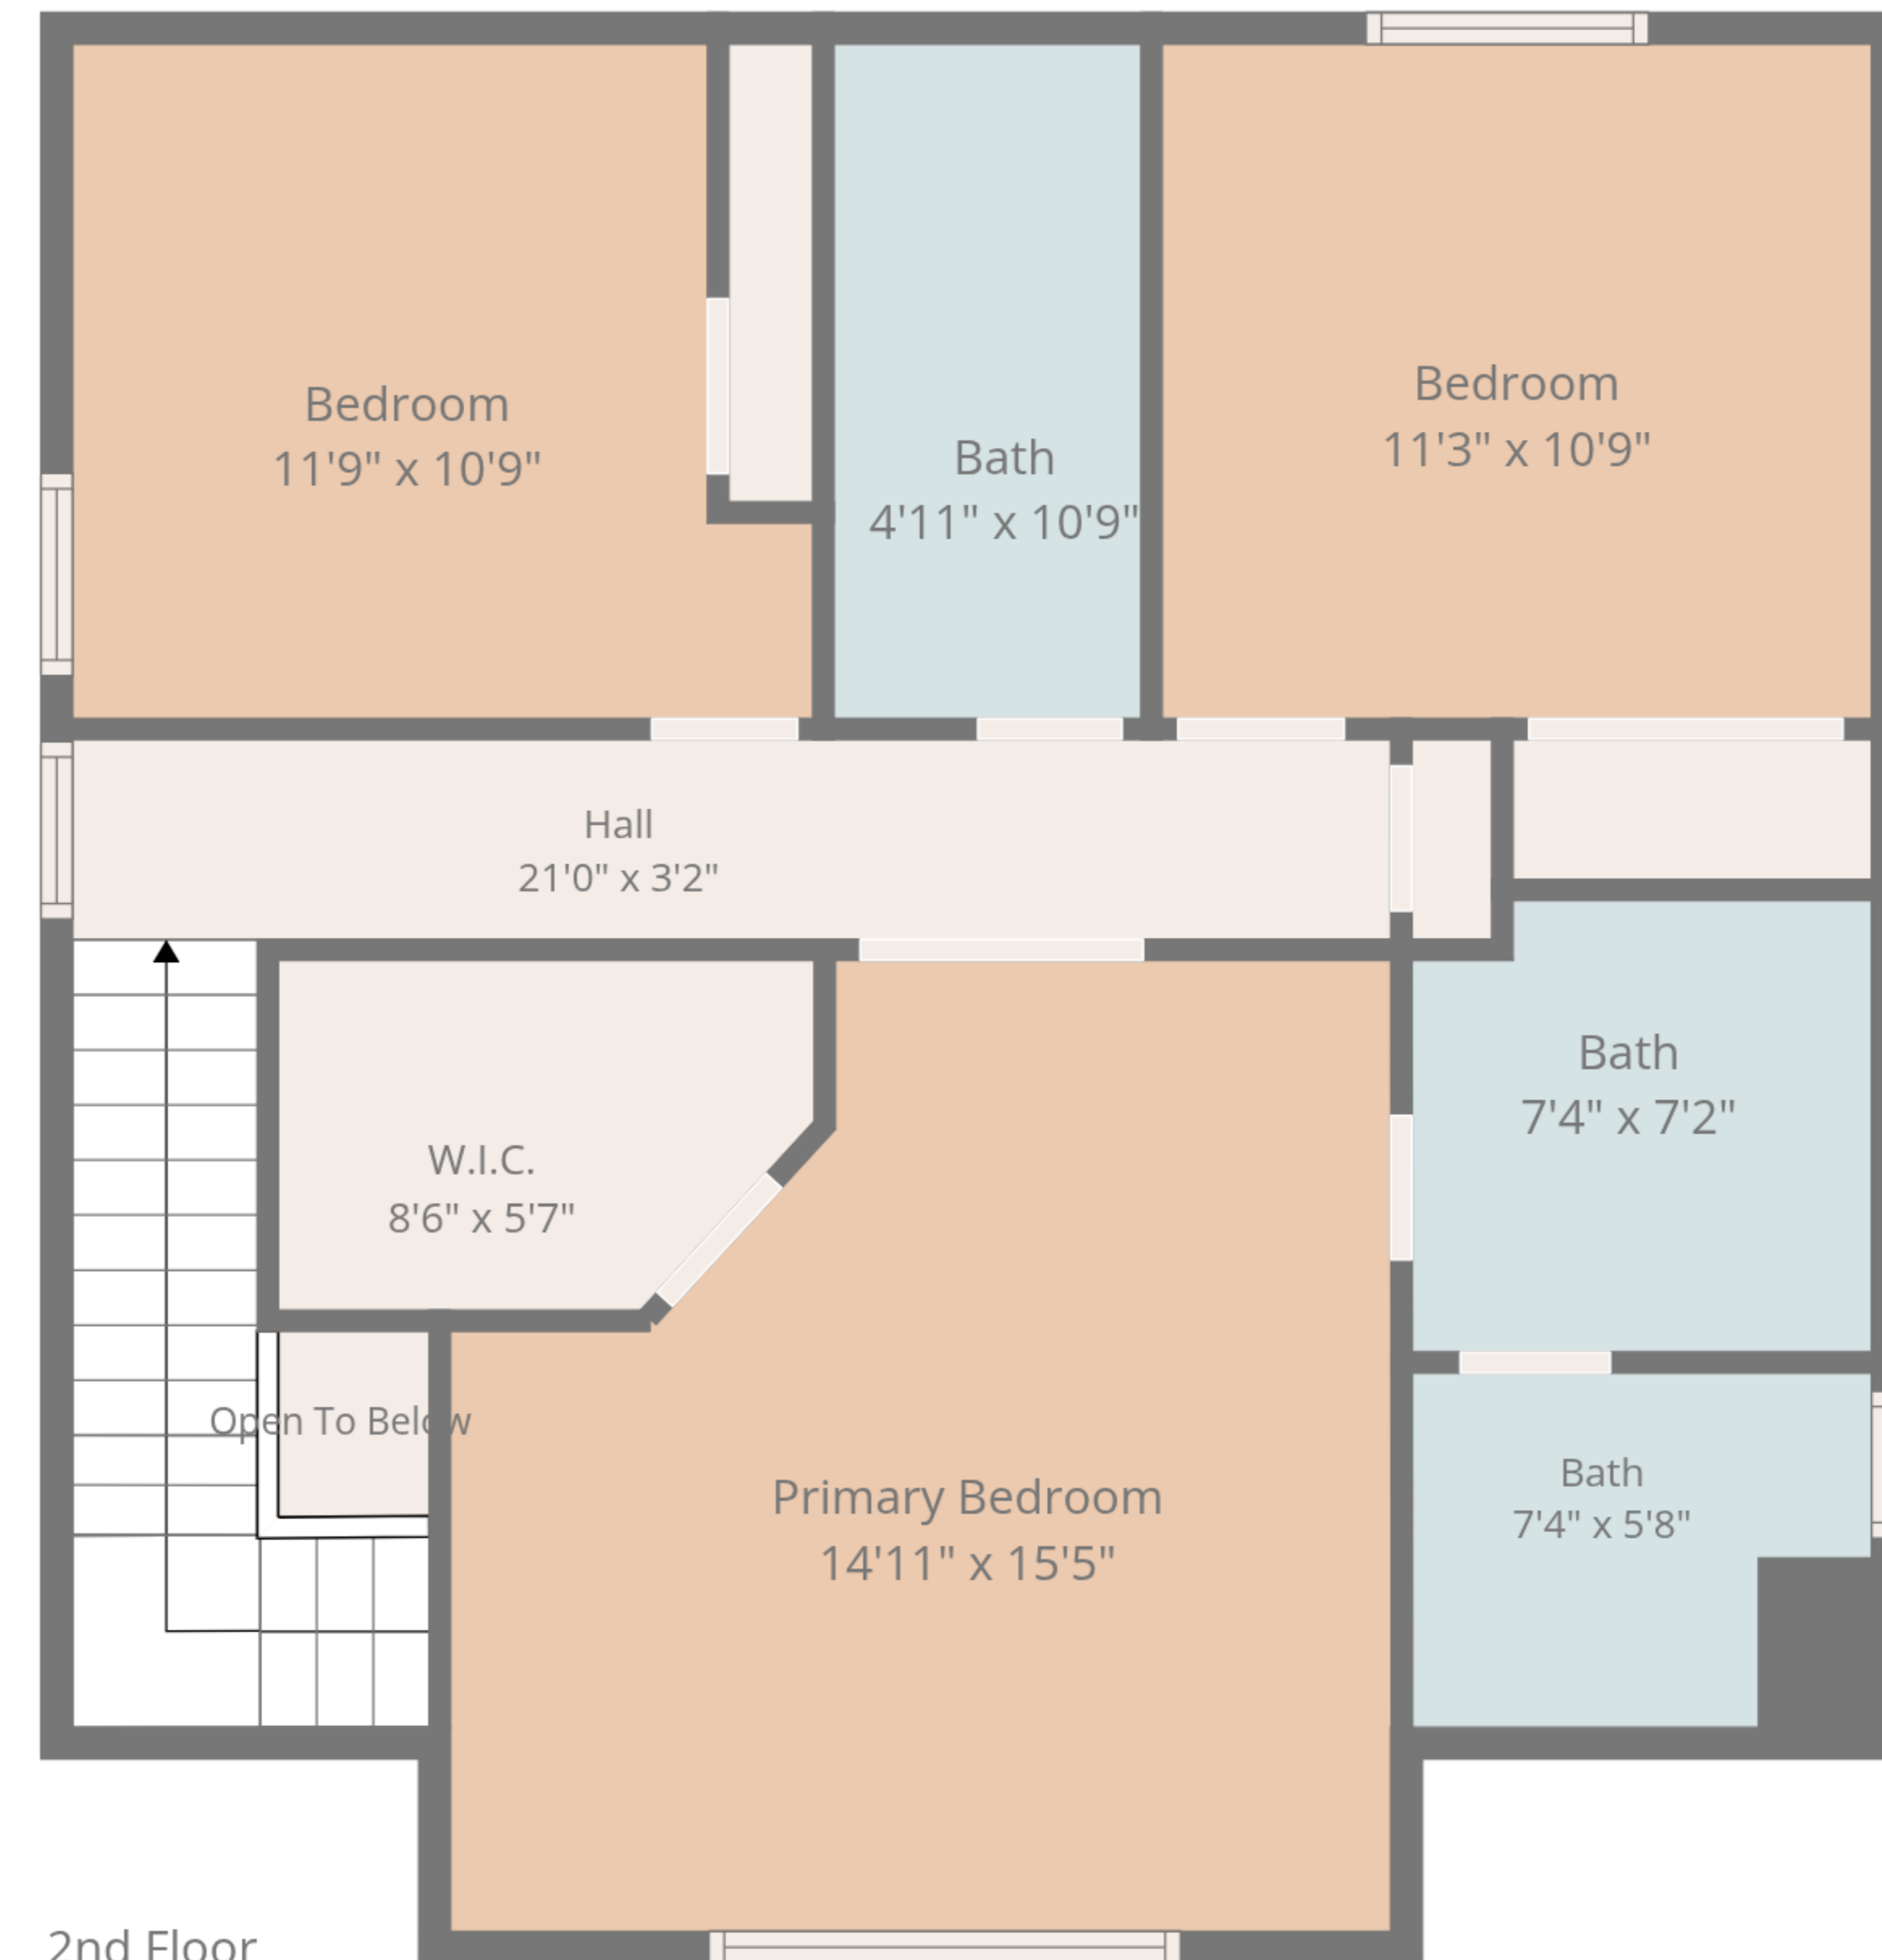

Total: 2022 sq. ft

1st Floor: 1215 sq. Ft, 2nd Floor: 807 sq. ft

Excluded Areas: Deck: 83 sq. Ft, Covered Deck: 126 sq. Ft, Porch: 199 sq. Ft,
Open To Below: 7 sq. Ft, Walls: 152 sq. ft

Total: 2022 sq. ft

1st Floor: 1215 sq. Ft, 2nd Floor: 807 sq. ft

Excluded Areas: Deck: 83 sq. Ft, Covered Deck: 126 sq. Ft, Porch: 199 sq. Ft,

Open To Below: 7 sq. Ft, Walls: 152 sq. ft

1st Floor

2nd Floor

Total: 2022 sq. ft
 1st Floor: 1215 sq. Ft, 2nd Floor: 807 sq. ft
 Excluded Areas: Deck: 83 sq. Ft, Covered Deck: 126 sq. Ft, Porch: 199 sq. Ft,
 Open To Below: 7 sq. Ft, Walls: 152 sq. ft