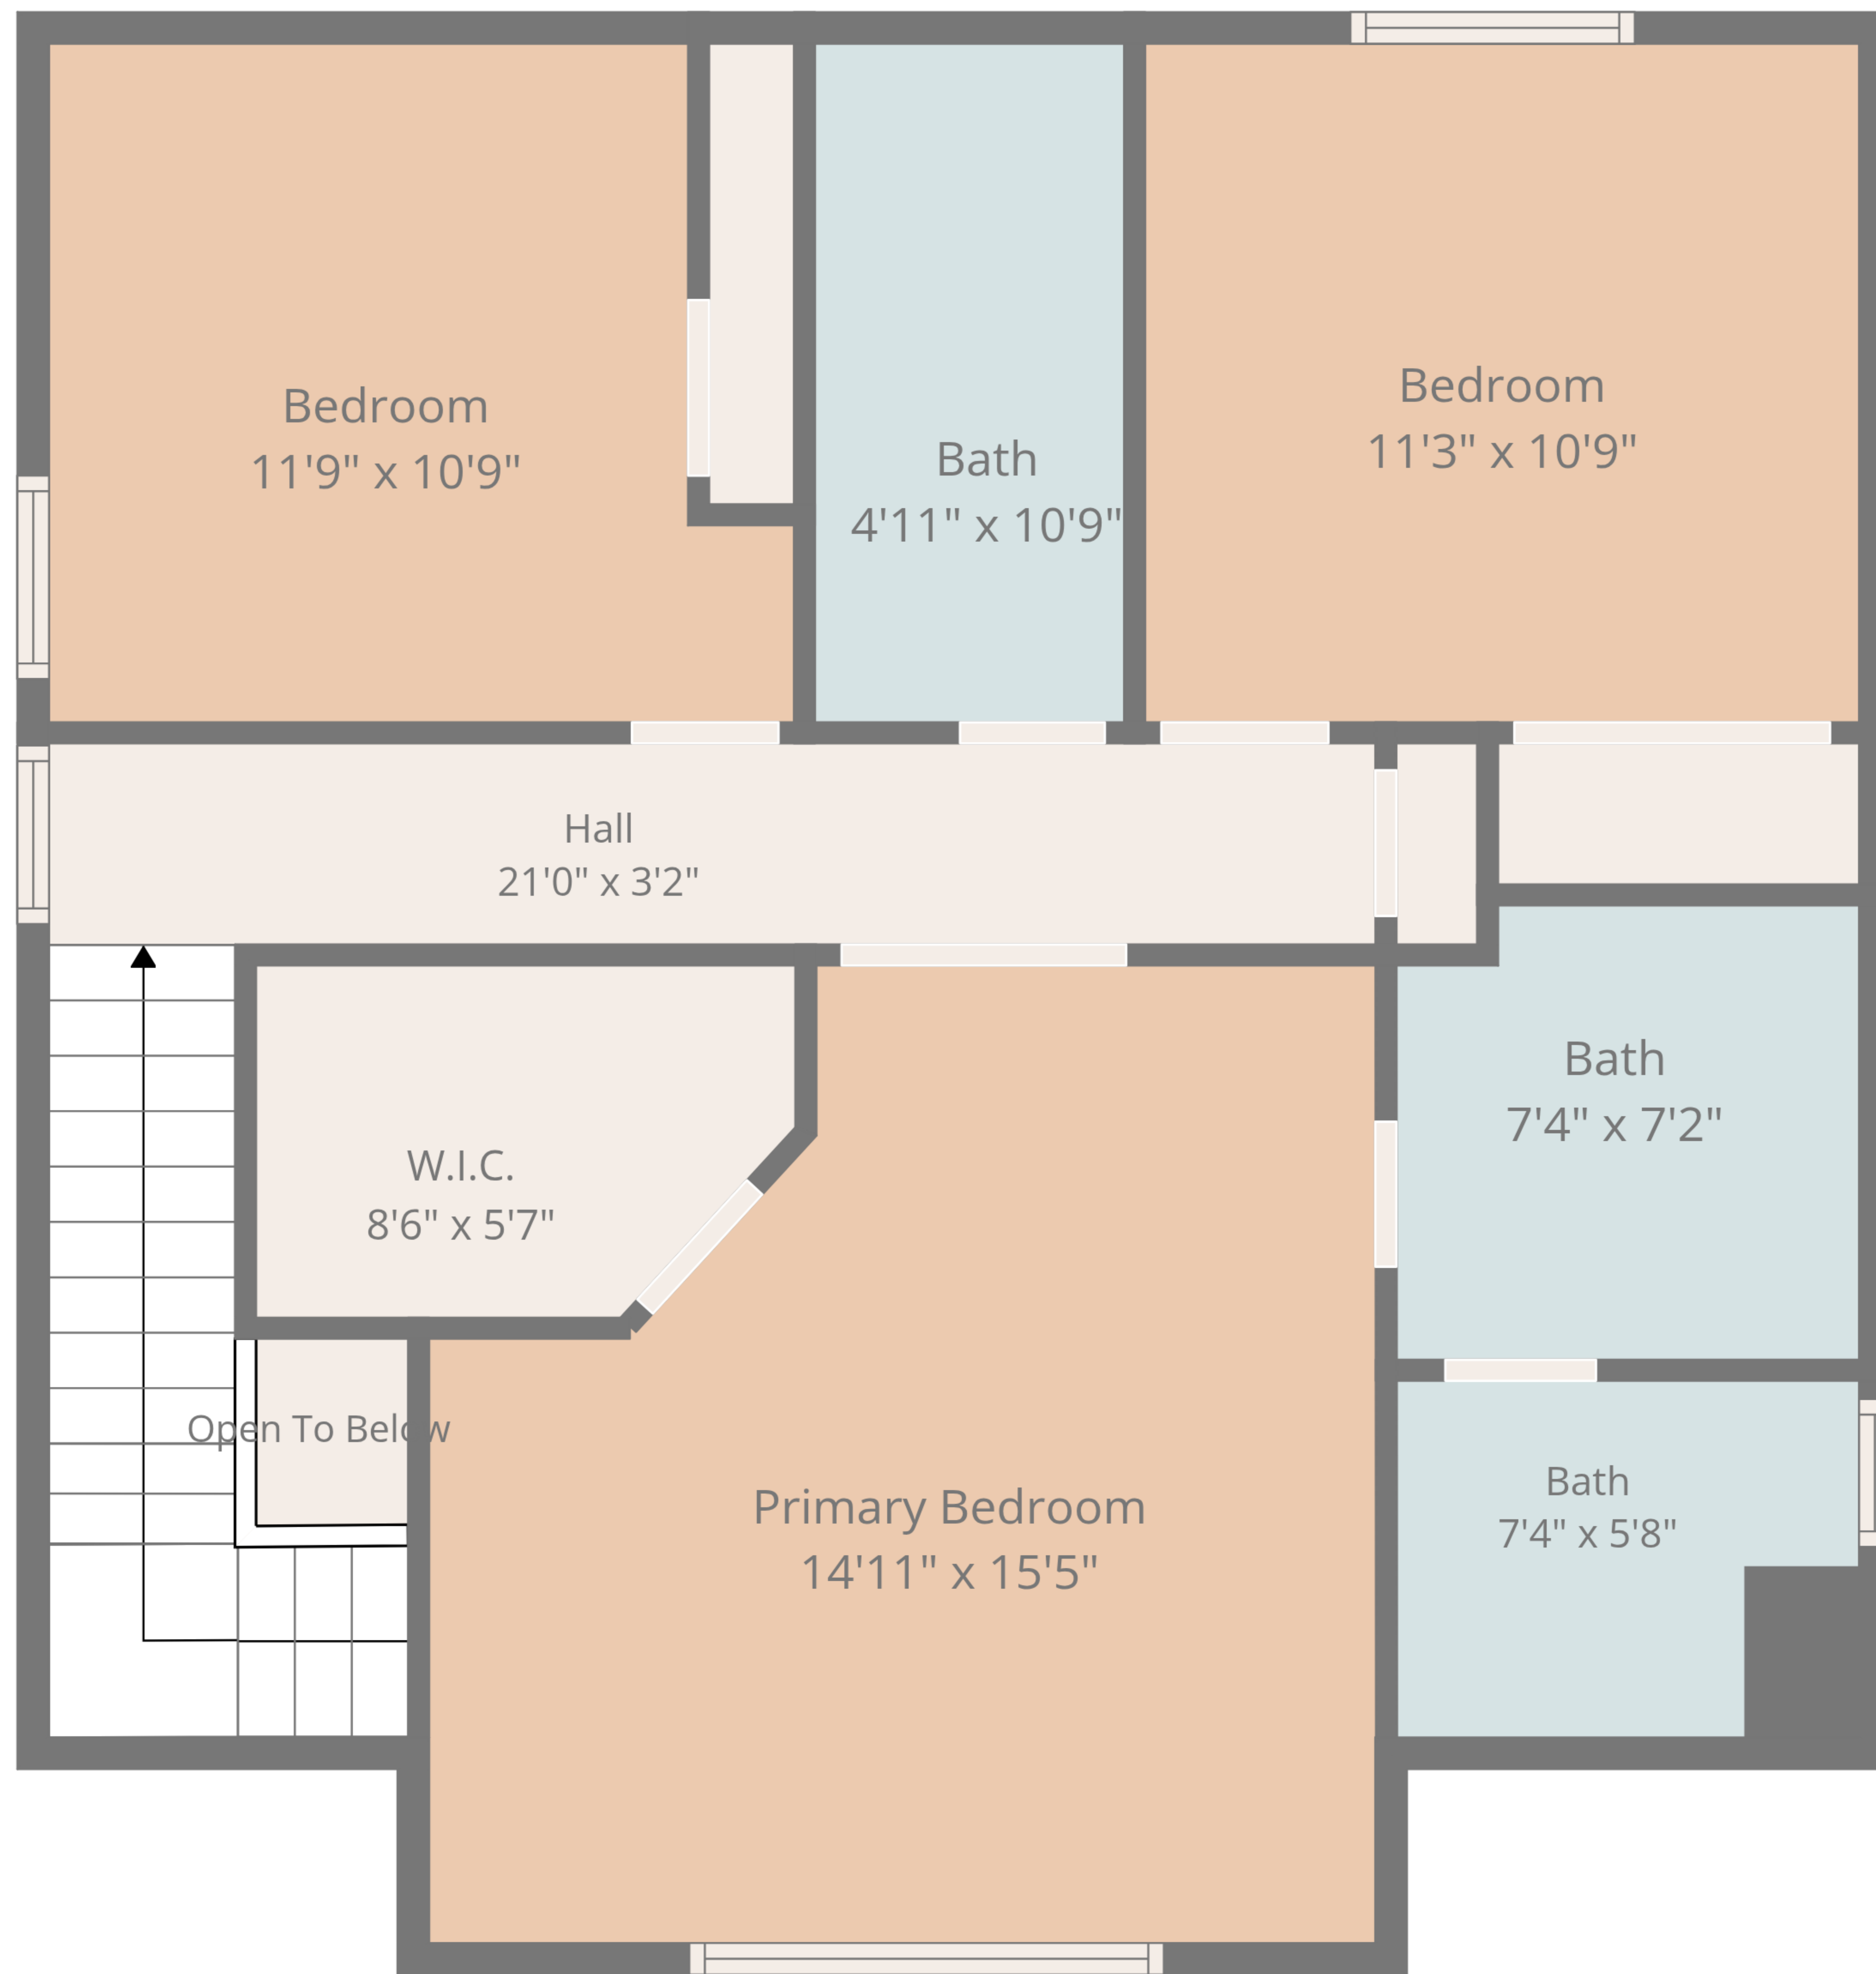

Total: 2022 sq. ft

1st Floor: 1215 sq. Ft, 2nd Floor: 807 sq. ft

Excluded Areas: Deck: 83 sq. Ft, Covered Deck: 126 sq. Ft, Porch: 199 sq. Ft,
Open To Below: 7 sq. Ft, Walls: 152 sq. ft

Total: 2022 sq. ft

1st Floor: 1215 sq. Ft, 2nd Floor: 807 sq. ft

Excluded Areas: Deck: 83 sq. Ft, Covered Deck: 126 sq. Ft, Porch: 199 sq. Ft,

Open To Below: 7 sq. Ft, Walls: 152 sq. ft

1st Floor

2nd Floor

Total: 2022 sq. ft
 1st Floor: 1215 sq. Ft, 2nd Floor: 807 sq. ft
 Excluded Areas: Deck: 83 sq. Ft, Covered Deck: 126 sq. Ft, Porch: 199 sq. Ft,
 Open To Below: 7 sq. Ft, Walls: 152 sq. ft