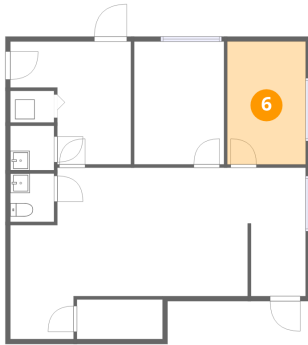

Dimensions: 9'3" x 12'7"
Area: 116 sq. ft
Counted as living area: Yes

Heated: Yes
Finished: Yes
Enclosed: Yes
Contiguous: Yes
Permitted: Yes
Wet space: No
Addition: No
Conversion: No

4 Floor 1 - Room

Dimensions: 30'3" x 17'7"
Area: 531 sq. ft
Counted as living area: Yes

Heated: Yes
Finished: Yes
Enclosed: Yes
Contiguous: Yes
Permitted: Yes
Wet space: No
Addition: No
Conversion: No

5 Floor 1 - Common Area

Dimensions: 12'4" x 12'7"
Area: 156 sq. ft
Counted as living area: Yes

Heated: Yes
Finished: Yes
Enclosed: Yes
Contiguous: Yes
Permitted: Yes
Wet space: No
Addition: No
Conversion: No

data report

238 Moon Clinton Rd, Moon Township, PA, US

6 Floor 1 - Room

Dimensions: 8'0" x 12'7"
Area: 101 sq. ft
Counted as living area: Yes