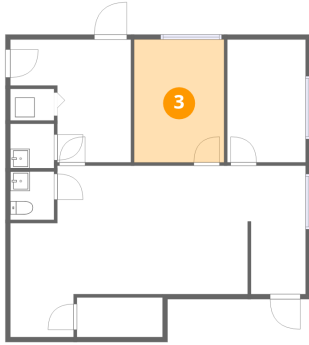

238 Moon Clinton Rd, Moon Township, PA, US

Room dimensions

Floor 1

Total:828sqft Excluded: 31sqft

#		Dimensions	sqft	Counted as living area
1	Room	8'9" x 4'1"	36 sq. ft	Yes
2	Bath	4'6" x 4'11"	22 sq. ft	Yes
3	Room	9'3" x 12'7"	116 sq. ft	Yes
4	Room	30'3" x 17'7"	531 sq. ft	Yes
5	Common Area	12'4" x 12'7"	156 sq. ft	Yes
6	Room	8'0" x 12'7"	101 sq. ft	Yes

238 Moon Clinton Rd, Moon Township, PA, US

1 Floor 1 - Room

Dimensions: 8'9" x 4'1"
Area: 36 sq. ft
Counted as living area: Yes

Heated: Yes
Finished: Yes
Enclosed: Yes
Contiguous: Yes
Permitted: Yes
Wet space: No
Addition: No
Conversion: No

2 Floor 1 - Bath

Dimensions: 4'6" x 4'11"
Area: 22 sq. ft
Counted as living area: Yes

Heated: Yes
Finished: Yes
Enclosed: Yes
Contiguous: Yes
Permitted: Yes
Wet space: Yes
Addition: No
Conversion: No

3 Floor 1 - Room

Dimensions: 9'3" x 12'7"
Area: 116 sq. ft
Counted as living area: Yes

Heated: Yes
Finished: Yes
Enclosed: Yes
Contiguous: Yes
Permitted: Yes
Wet space: No
Addition: No
Conversion: No

4 Floor 1 - Room

Dimensions: 30'3" x 17'7"
Area: 531 sq. ft
Counted as living area: Yes