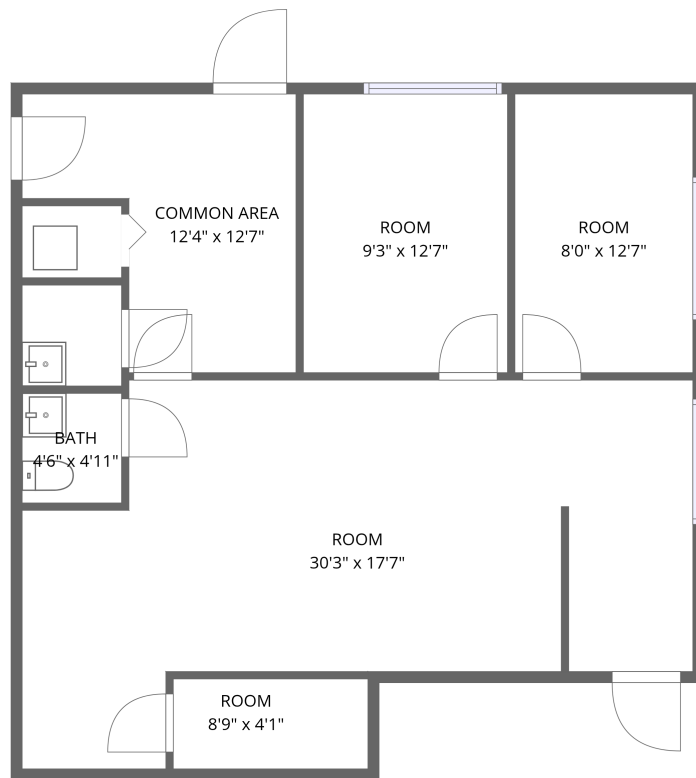

data report

238 Moon Clinton Rd, Moon Township, PA, US

1st floor

Total Area: 828 sq. ft

1st Floor: 828 sq. ft

Excluded: Undefined 15 sq. ft, Low ceiling 16 sq. ft, Walls: 61 sq. ft

Property summary

data report

238 Moon Clinton Rd, Moon Township, PA, US

Room dimensions

Floor 1

Total:828sqft Excluded: 31sqft

#		Dimensions	sqft	Counted as living area
1	Room	8'9" x 4'1"	36 sq. ft	Yes
2	Bath	4'6" x 4'11"	22 sq. ft	Yes
3	Room	9'3" x 12'7"	116 sq. ft	Yes
4	Room	30'3" x 17'7"	531 sq. ft	Yes
5	Common Area	12'4" x 12'7"	156 sq. ft	Yes
6	Room	8'0" x 12'7"	101 sq. ft	Yes

238 Moon Clinton Rd, Moon Township, PA, US

1 Floor 1 - Room

Dimensions: 8'9" x 4'1"
Area: 36 sq. ft
Counted as living area: Yes

Heated: Yes
Finished: Yes
Enclosed: Yes
Contiguous: Yes
Permitted: Yes
Wet space: No
Addition: No
Conversion: No

2 Floor 1 - Bath

Dimensions: 4'6" x 4'11"
Area: 22 sq. ft
Counted as living area: Yes

Heated: Yes
Finished: Yes
Enclosed: Yes
Contiguous: Yes
Permitted: Yes
Wet space: Yes
Addition: No
Conversion: No

3 Floor 1 - Room