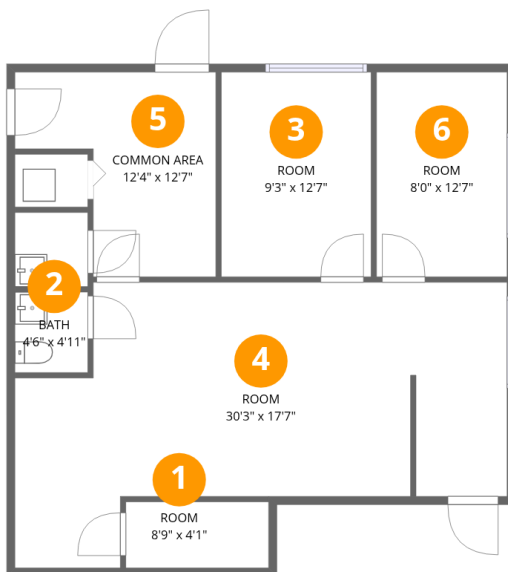

data report

238 Moon Clinton Rd, Moon Township, PA, US

1st floor

Total Area: 828 sq. ft

1st Floor: 828 sq. ft

Excluded: Undefined 15 sq. ft, Low ceiling 16 sq. ft, Walls: 61 sq. ft

Property summary

data report

238 Moon Clinton Rd, Moon Township, PA, US

Room dimensions

Floor 1

Total:828sqft Excluded: 31sqft

#		Dimensions	sqft	Counted as living area
1	Room	8'9" x 4'1"	36 sq. ft	Yes
2	Bath	4'6" x 4'11"	22 sq. ft	Yes
3	Room	9'3" x 12'7"	116 sq. ft	Yes
4	Room	30'3" x 17'7"	531 sq. ft	Yes
5	Common Area	12'4" x 12'7"	156 sq. ft	Yes
6	Room	8'0" x 12'7"	101 sq. ft	Yes

238 Moon Clinton Rd, Moon Township, PA, US

1 Floor 1 - Room

Dimensions: 8'9" x 4'1"
Area: 36 sq. ft
Counted as living area: Yes

Heated: Yes
Finished: Yes
Enclosed: Yes
Contiguous: Yes
Permitted: Yes
Wet space: No
Addition: No
Conversion: No

2 Floor 1 - Bath

Dimensions: 4'6" x 4'11"
Area: 22 sq. ft
Counted as living area: Yes

Heated: Yes
Finished: Yes
Enclosed: Yes
Contiguous: Yes
Permitted: Yes
Wet space: Yes
Addition: No
Conversion: No

3 Floor 1 - Room