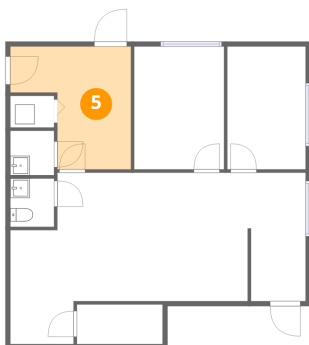

2 Floor 1 - Bath

Dimensions: 4'6" x 4'11"
Area: 22 sq. ft
Counted as living area: Yes

Heated: Yes
Finished: Yes
Enclosed: Yes
Contiguous: Yes
Permitted: Yes
Wet space: Yes
Addition: No
Conversion: No

3 Floor 1 - Room

Dimensions: 9'3" x 12'7"
Area: 116 sq. ft
Counted as living area: Yes

Heated: Yes
Finished: Yes
Enclosed: Yes
Contiguous: Yes
Permitted: Yes
Wet space: No
Addition: No
Conversion: No

4 Floor 1 - Room

Dimensions: 30'3" x 17'7"
Area: 531 sq. ft
Counted as living area: Yes

Heated: Yes
Finished: Yes
Enclosed: Yes
Contiguous: Yes
Permitted: Yes
Wet space: No
Addition: No
Conversion: No

5 Floor 1 - Common Area

Dimensions: 12'4" x 12'7"
Area: 156 sq. ft
Counted as living area: Yes

Heated: Yes
Finished: Yes
Enclosed: Yes
Contiguous: Yes
Permitted: Yes
Wet space: No
Addition: No
Conversion: No

data report

238 Moon Clinton Rd, Moon Township, PA, US

6 Floor 1 - Room

Dimensions: 8'0" x 12'7"
Area: 101 sq. ft
Counted as living area: Yes