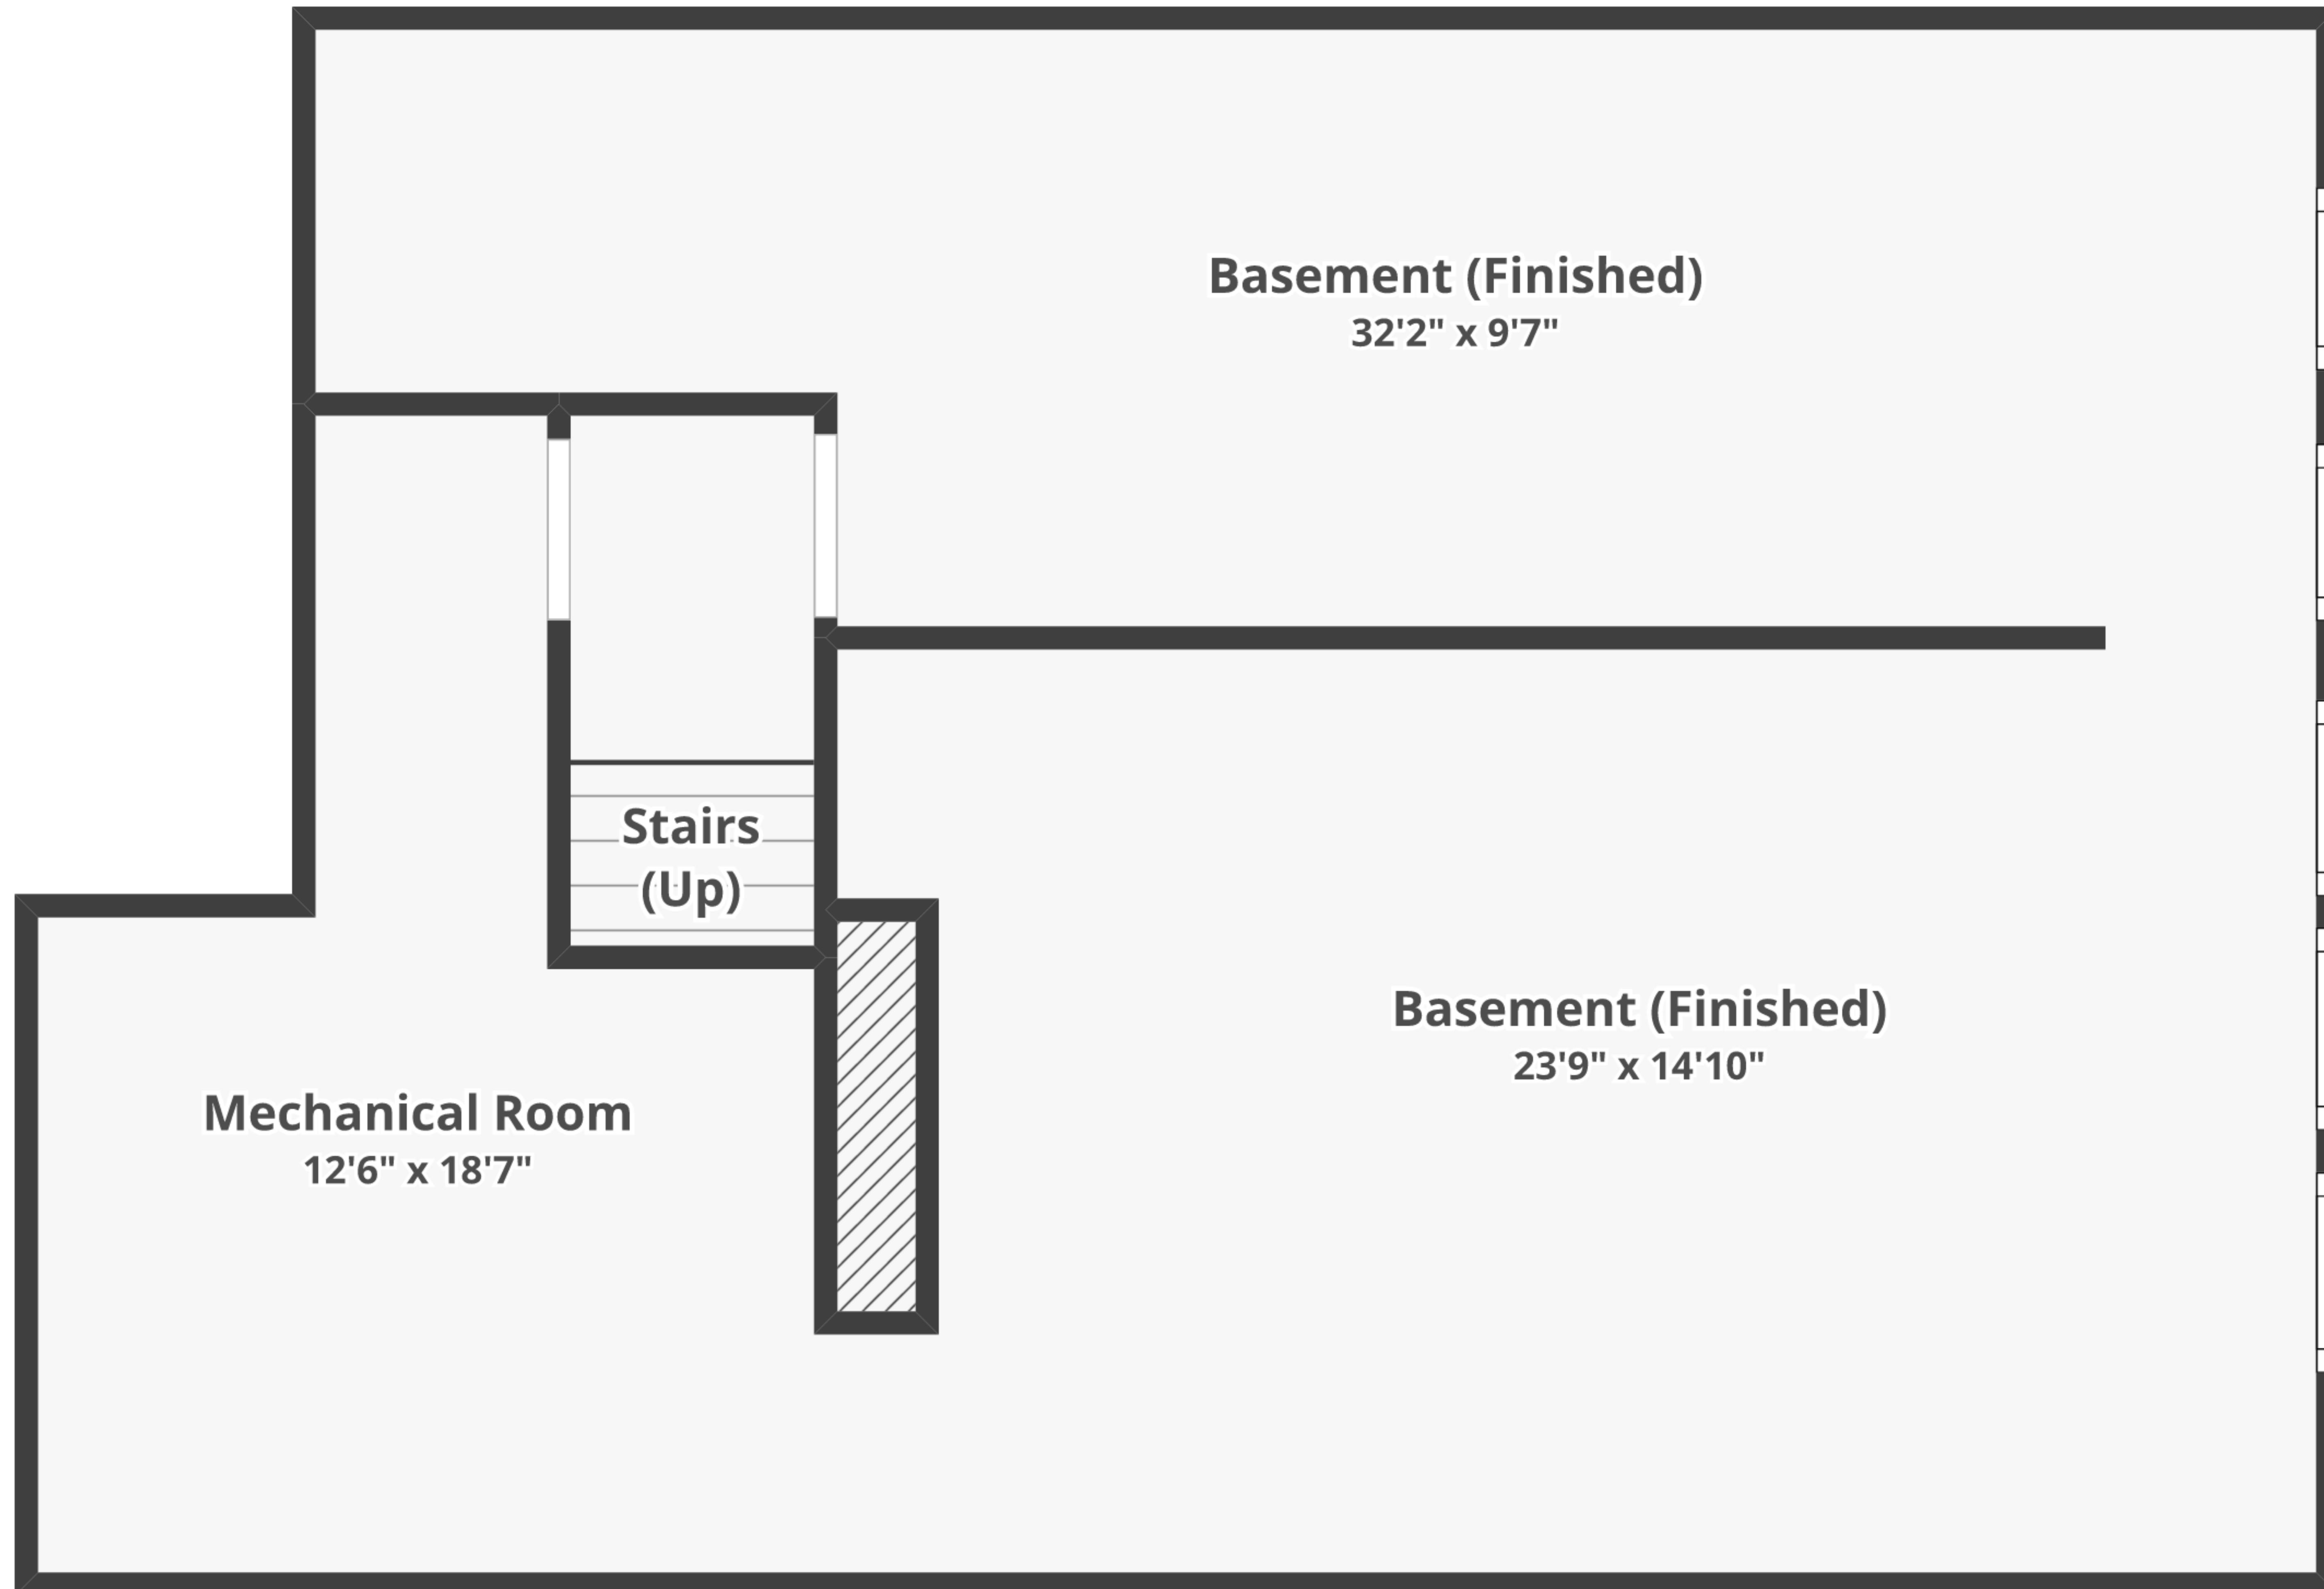

**40 Devon Dr, Reading, PA 19606**

Total finished area: ~3,542.13 sq. ft.

Total unfinished area: ~23.58 sq. ft.

**Basement**

Finished area: ~799.22 sq. ft.

Unfinished area: ~7.86 sq. ft.