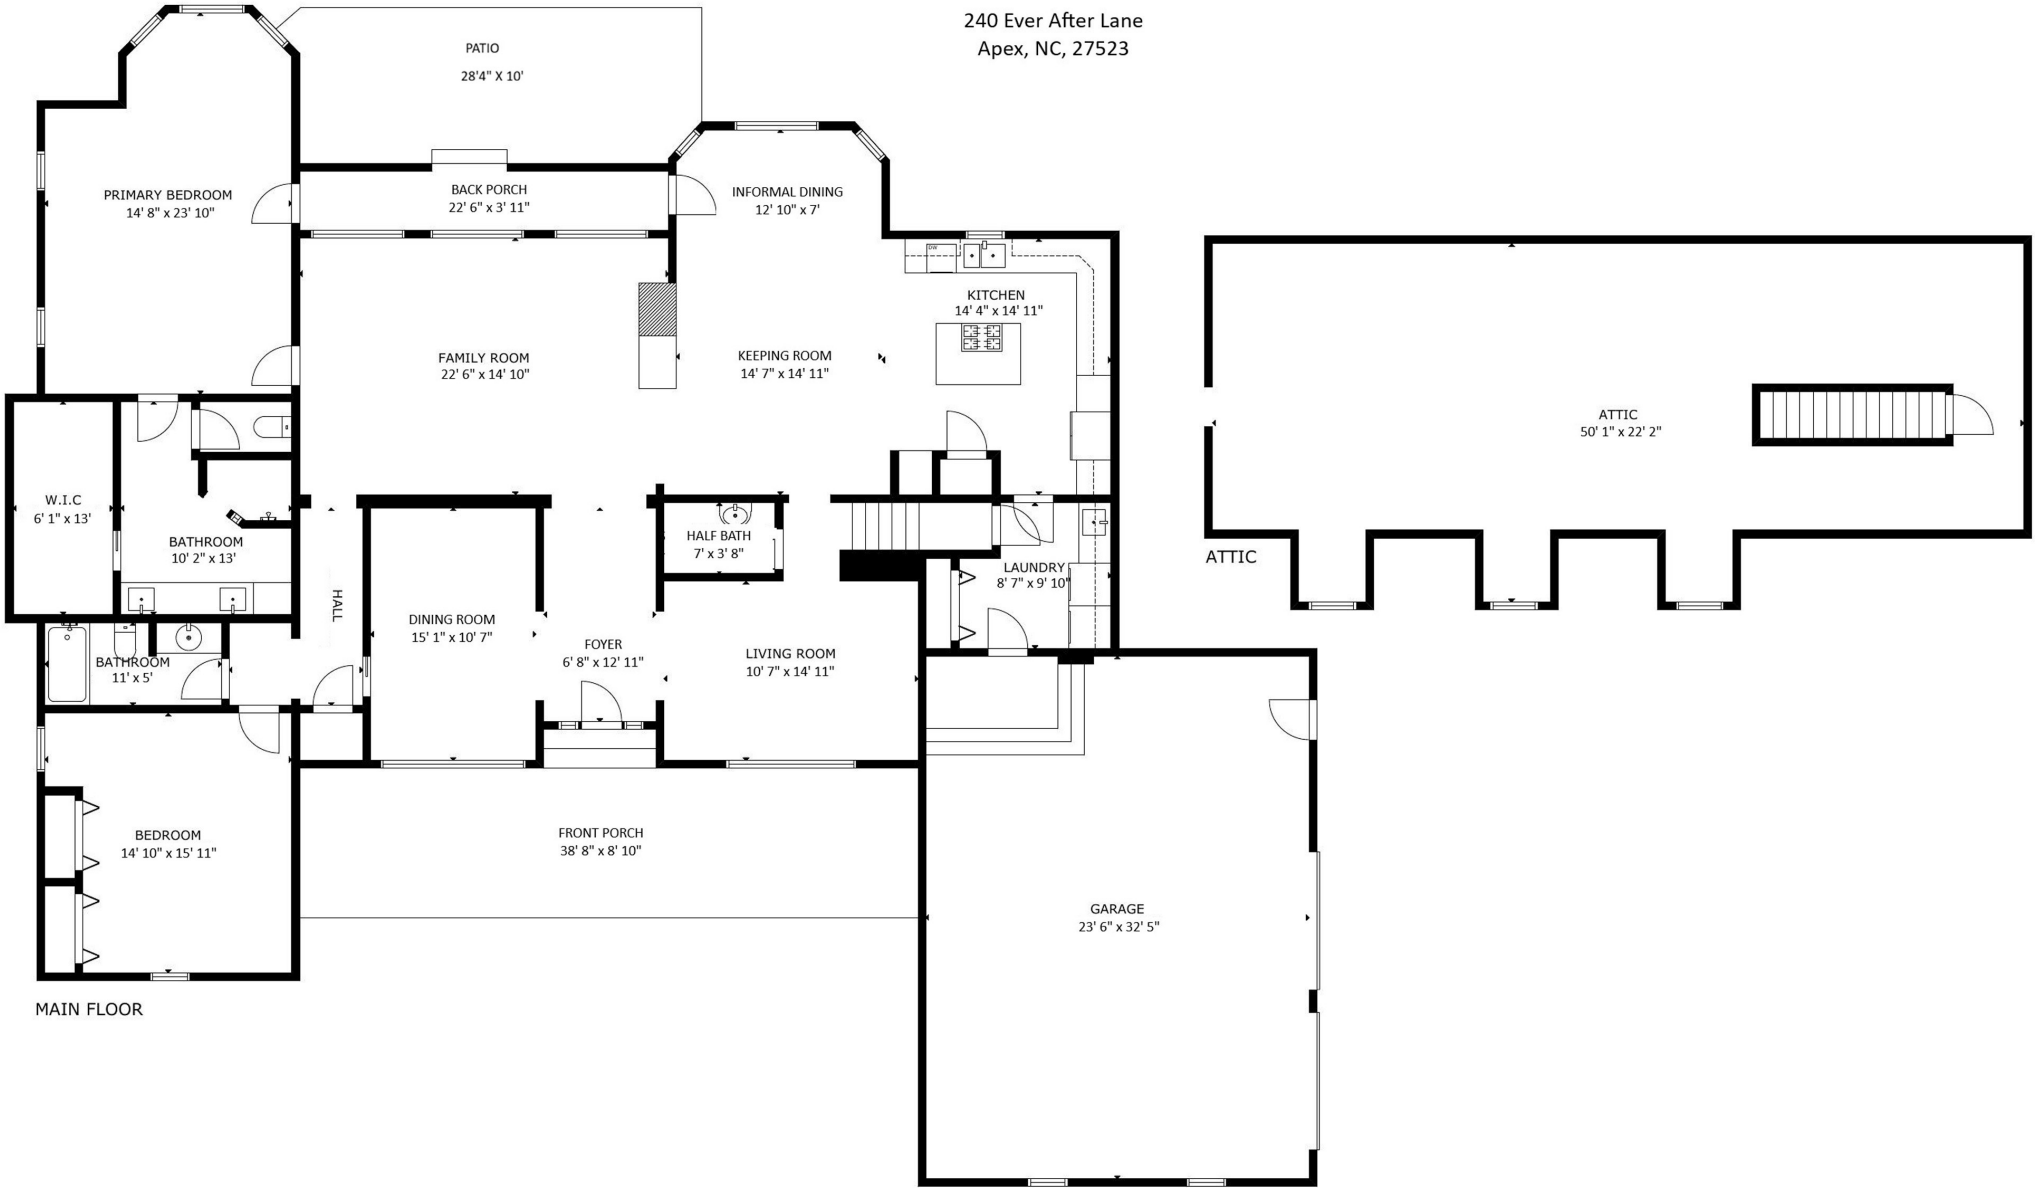

240 Ever After Lane
Apex, NC, 27523