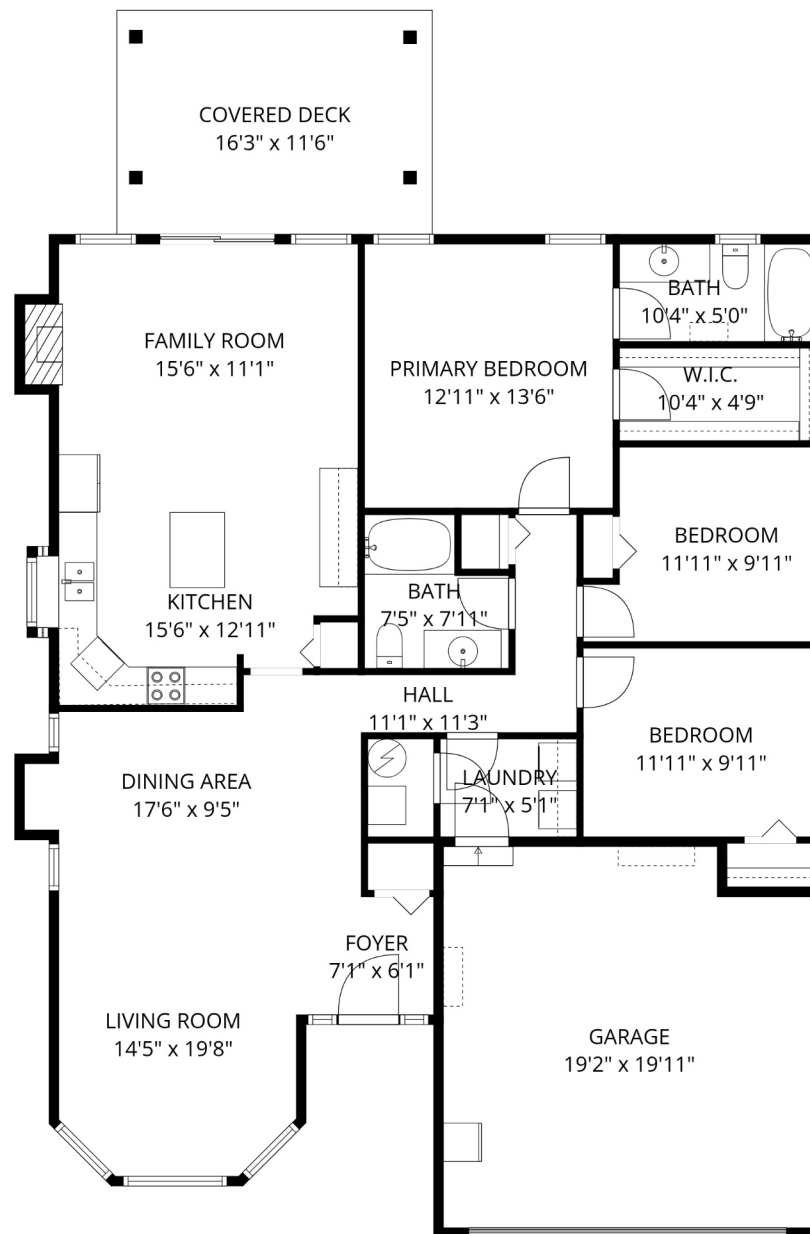

5648 Carter Rd

Jessica Ley
604-703-3115
jleyrealestate@gmail.com

Estimated Areas:

Main Floor: 1594 sq. ft

Total: 1594 Sq. Ft