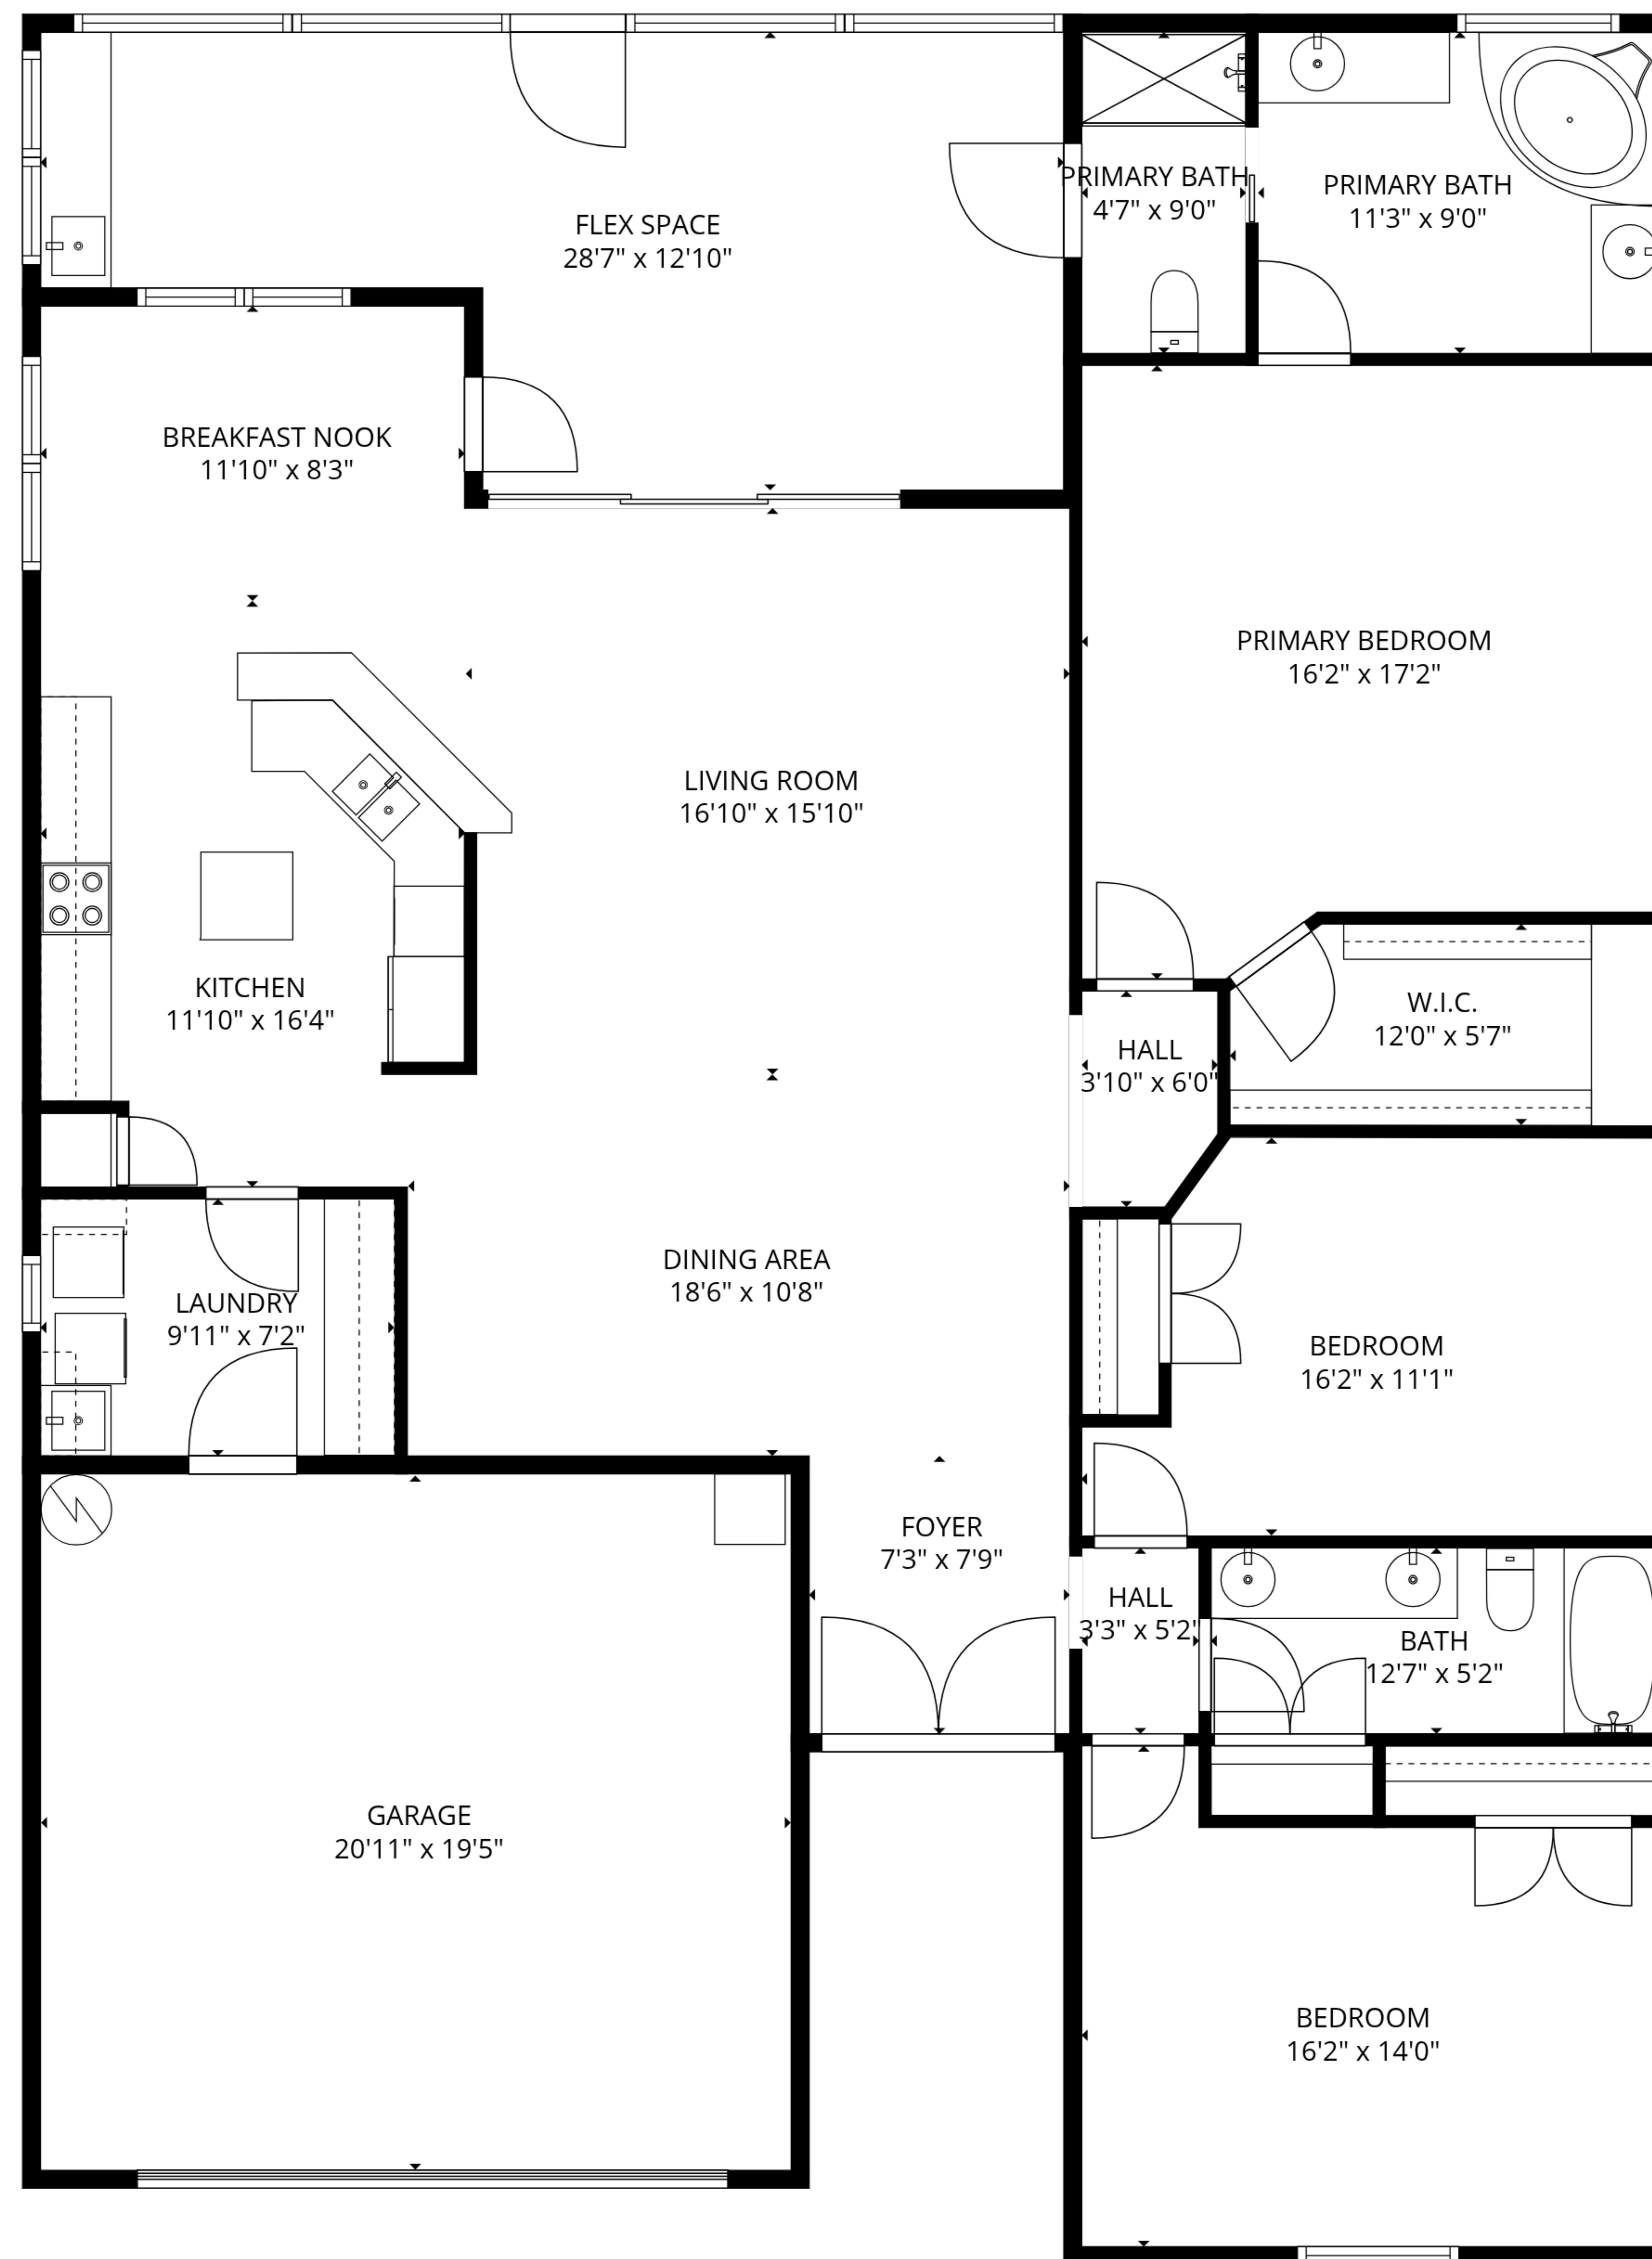

TOTAL: 1897 sq. ft

1st floor: 1897 sq. ft

EXCLUDED AREAS: GARAGE: 408 sq. ft, FLEX SPACE: 296 sq. ft, WALLS: 158 sq. ft

SIZES AND DIMENSIONS ARE APPROXIMATE, ACTUAL MAY VARY.

TOTAL: 1897 sq. ft

1st floor: 1897 sq. ft

EXCLUDED AREAS: GARAGE: 408 sq. ft, FLEX SPACE: 296 sq. ft, WALLS: 158 sq. ft

SIZES AND DIMENSIONS ARE APPROXIMATE, ACTUAL MAY VARY.