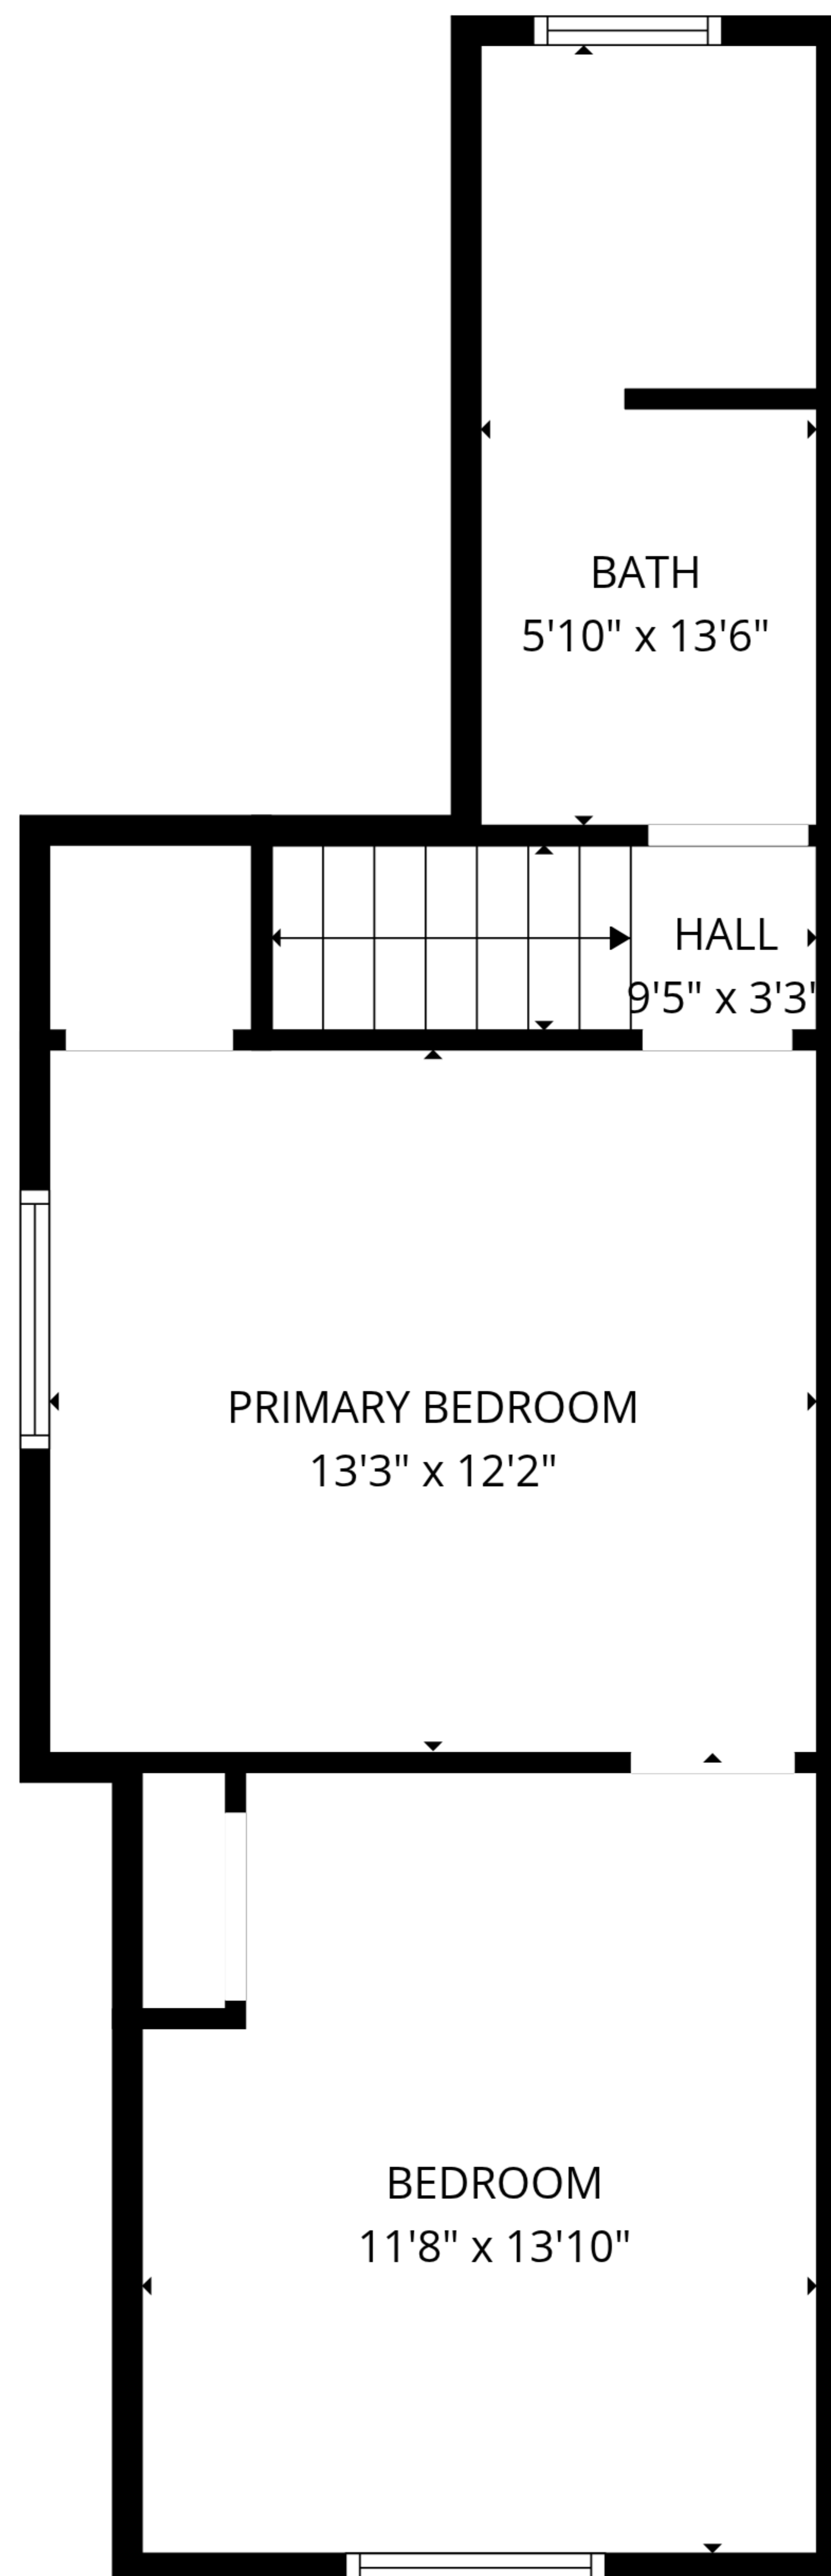

**TOTAL: 1069 sq. ft**

1st floor: 631 sq. ft, 2nd floor: 438 sq. ft

EXCLUDED AREAS: LOW CEILING: 13 sq. ft, WALLS: 96 sq. ft

**TOTAL: 1069 sq. ft**

1st floor: 631 sq. ft, 2nd floor: 438 sq. ft

EXCLUDED AREAS: LOW CEILING: 13 sq. ft, WALLS: 96 sq. ft

1st floor

2nd floor

**TOTAL: 1069 sq. ft**  
 1st floor: 631 sq. ft, 2nd floor: 438 sq. ft  
 EXCLUDED AREAS: LOW CEILING: 13 sq. ft, WALLS: 96 sq. ft