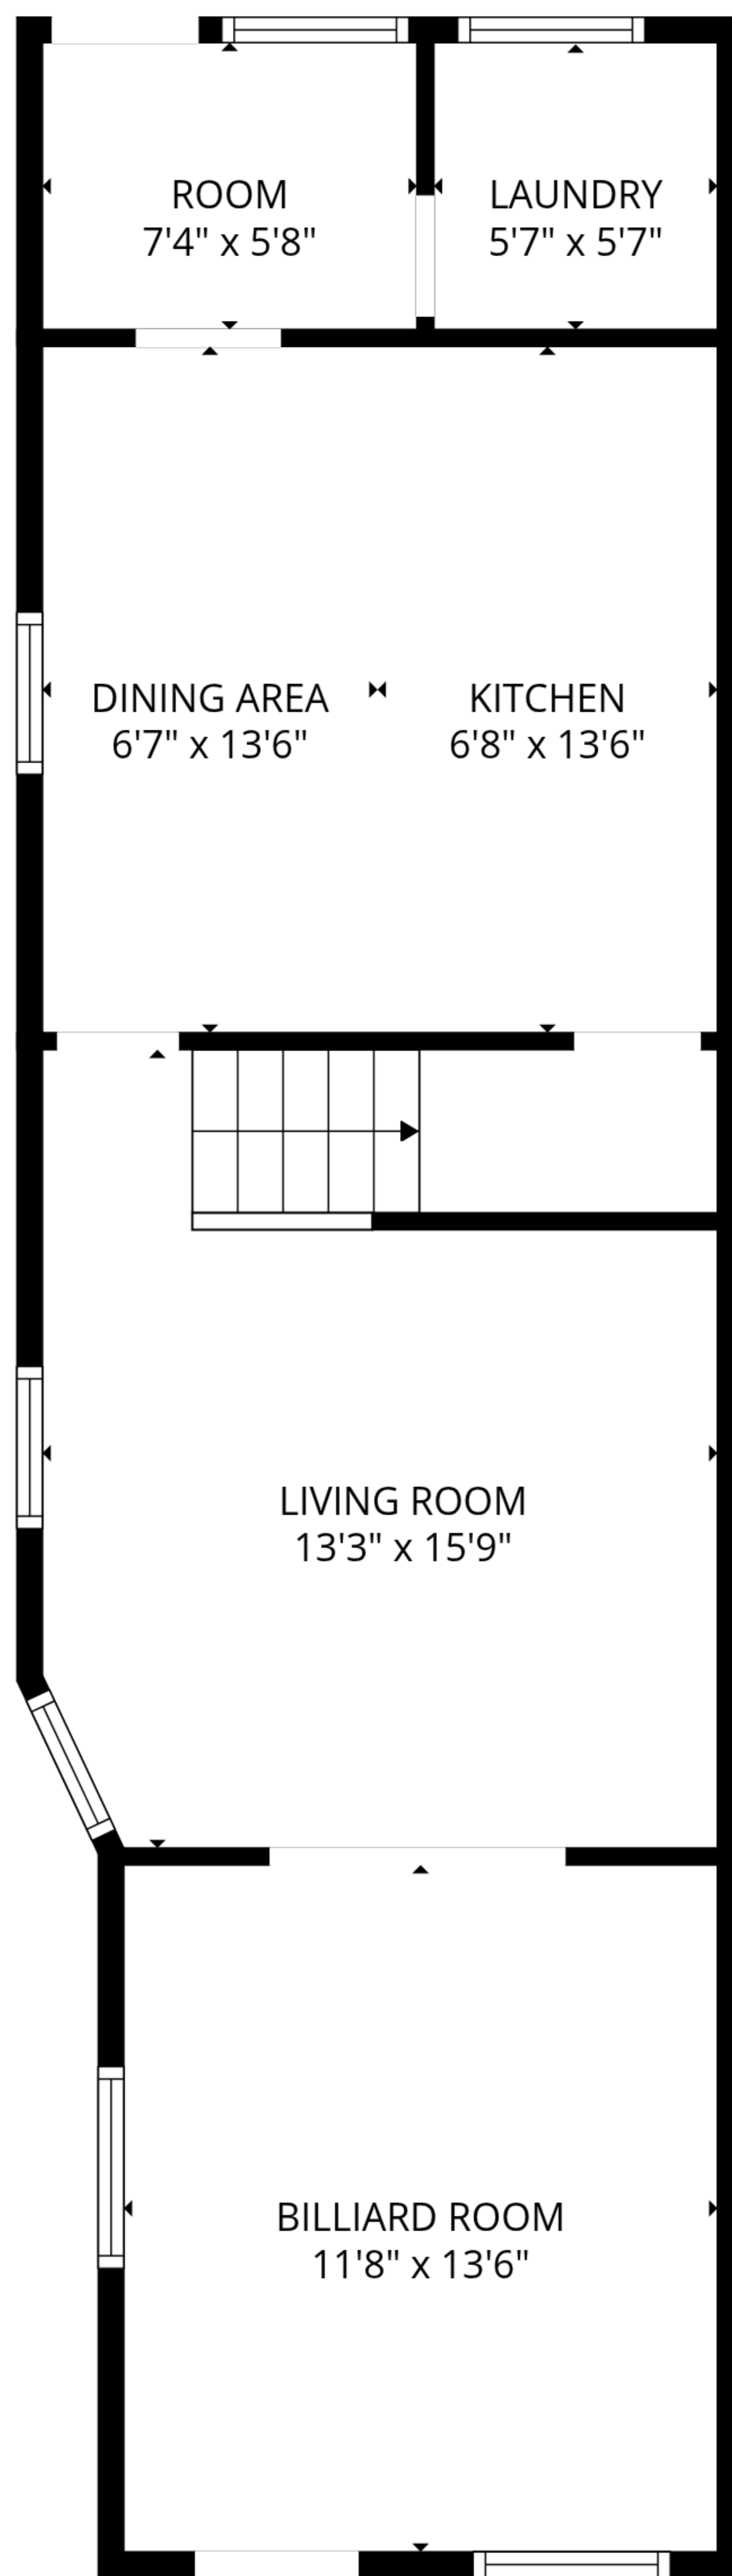

**TOTAL: 1069 sq. ft**

1st floor: 631 sq. ft, 2nd floor: 438 sq. ft

EXCLUDED AREAS: LOW CEILING: 13 sq. ft, WALLS: 96 sq. ft

**TOTAL: 1069 sq. ft**

1st floor: 631 sq. ft, 2nd floor: 438 sq. ft

EXCLUDED AREAS: LOW CEILING: 13 sq. ft, WALLS: 96 sq. ft

1st floor

2nd floor

**TOTAL: 1069 sq. ft**  
 1st floor: 631 sq. ft, 2nd floor: 438 sq. ft  
 EXCLUDED AREAS: LOW CEILING: 13 sq. ft, WALLS: 96 sq. ft