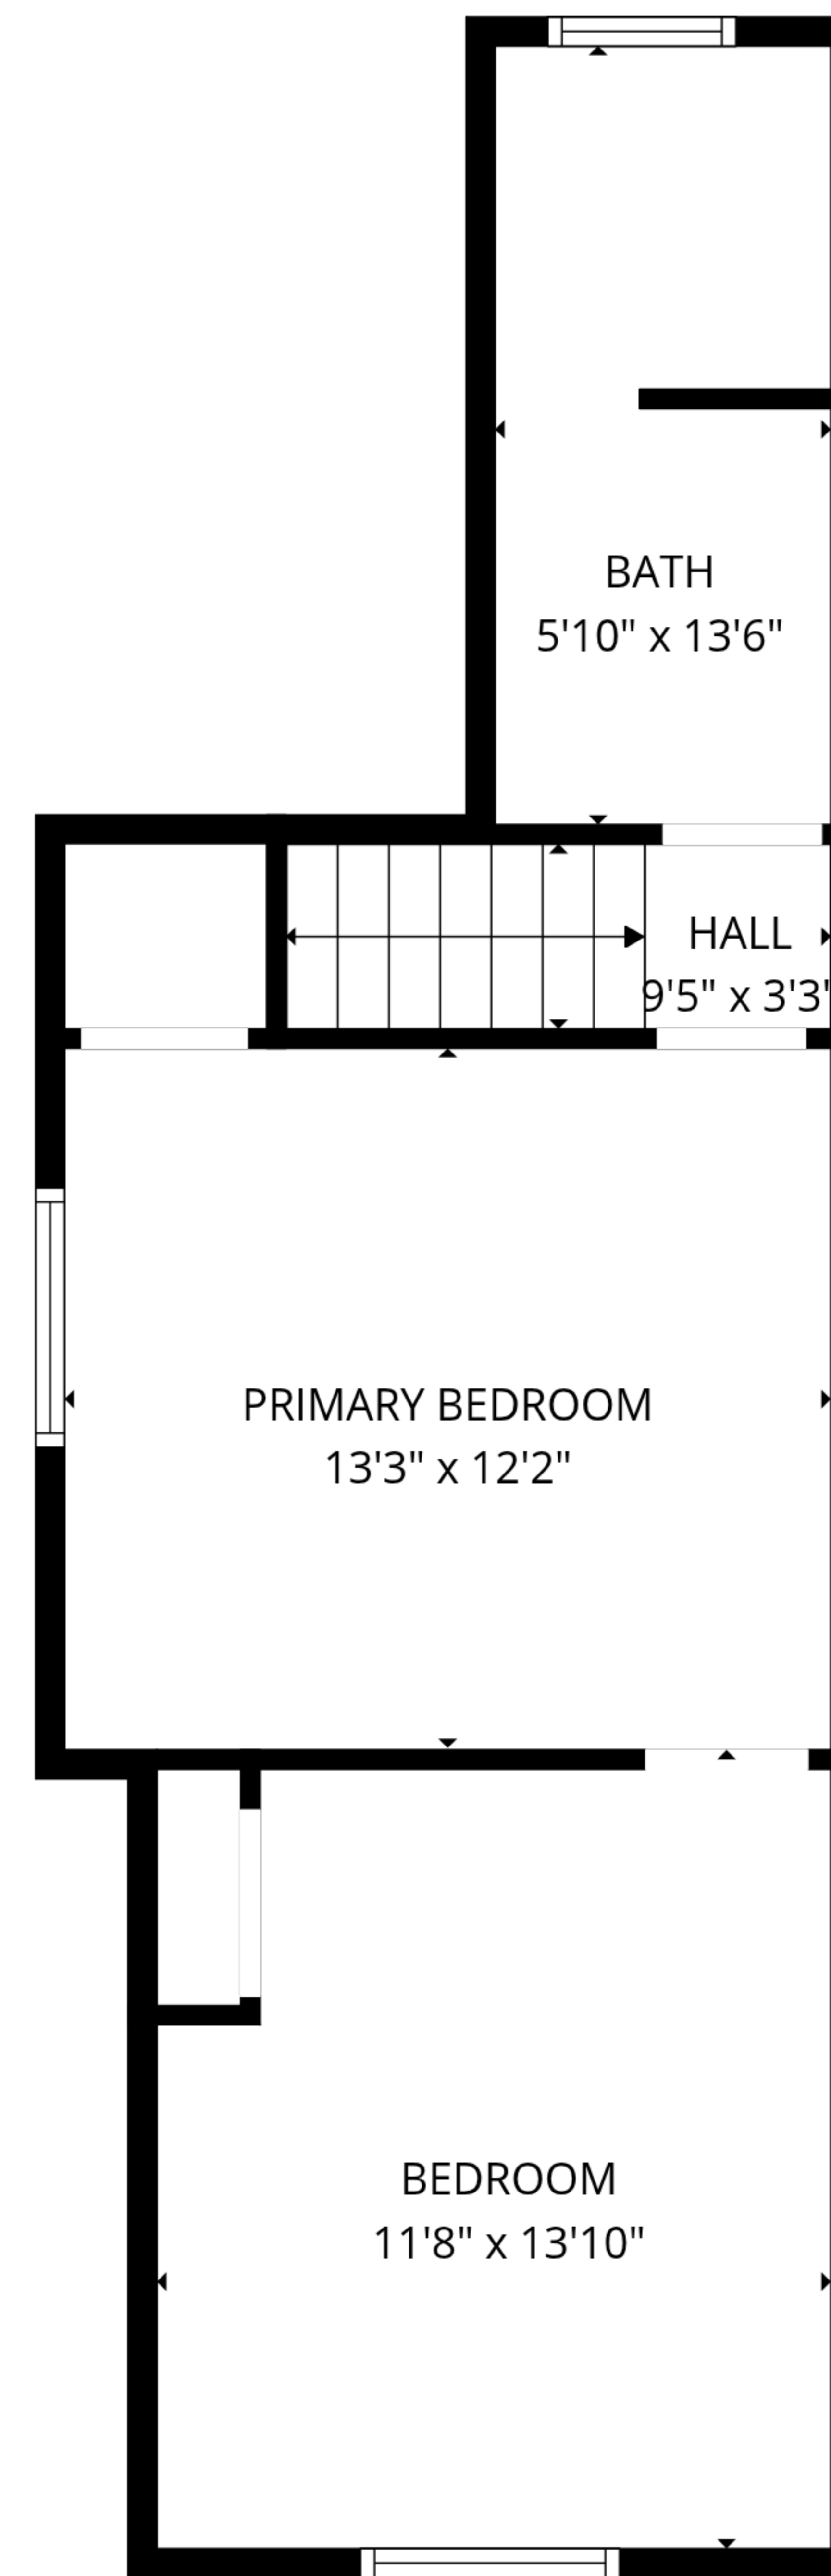

**TOTAL: 1069 sq. ft**

1st floor: 631 sq. ft, 2nd floor: 438 sq. ft

EXCLUDED AREAS: LOW CEILING: 13 sq. ft, WALLS: 96 sq. ft

**TOTAL: 1069 sq. ft**

1st floor: 631 sq. ft, 2nd floor: 438 sq. ft

EXCLUDED AREAS: LOW CEILING: 13 sq. ft, WALLS: 96 sq. ft

1st floor

2nd floor

**TOTAL: 1069 sq. ft**  
 1st floor: 631 sq. ft, 2nd floor: 438 sq. ft  
 EXCLUDED AREAS: LOW CEILING: 13 sq. ft, WALLS: 96 sq. ft