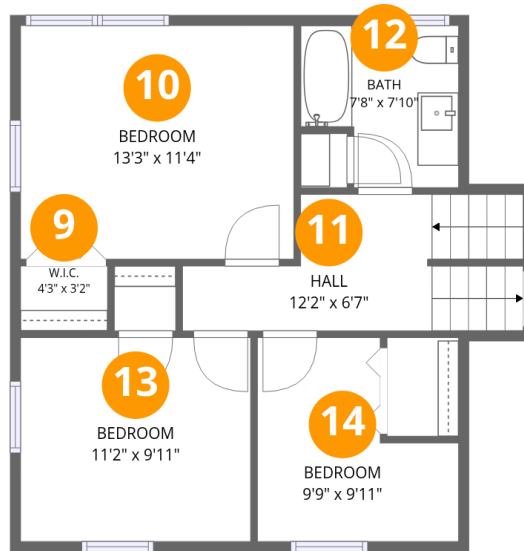

Room dimensions

Floor 1

Total:0sqft

Excluded: 491sqft

#		Dimensions	sqft	Counted as living area
1	Garage	21'3" x 22'4"	491 sq. ft	No

77 Wagon Wheel Road, Plymouth, Plymouth County, Massachusetts, United States, 02360

Room dimensions

Floor 2

Total:348sqft

Excluded: 173sqft

#		Dimensions	sqft	Counted as living area
2	W.I.C.	7'8" x 3'4"	23 sq. ft	Yes
3	W.I.C.	3'11" x 5'2"	20 sq. ft	Yes
4	Hall	6'3" x 3'2"	34 sq. ft	Yes
5	Primary Bedroom	17'7" x 11'4"	186 sq. ft	Yes
6	Bath	5'2" x 7'10"	40 sq. ft	Yes
7	Utility	23'1" x 10'7"	173 sq. ft	No
8	Hall	2'10" x 3'4"	18 sq. ft	Yes

Home data report

77 Wagon Wheel Road, Plymouth, Plymouth County,
Massachusetts, United States, 02360

Room dimensions

Floor 3

Total:554sqft

Excluded: 0sqft

#		Dimensions	sqft	Counted as living area
9	W.I.C.	4'3" x 3'2"	13 sq. ft	Yes
10	Bedroom	13'3" x 11'4"	151 sq. ft	Yes
11	Hall	12'2" x 6'7"	88 sq. ft	Yes
12	Bath	7'8" x 7'10"	53 sq. ft	Yes
13	Bedroom	11'2" x 9'11"	111 sq. ft	Yes
14	Bedroom	9'9" x 9'11"	77 sq. ft	Yes

18 Floor 4 - Living Room

Dimensions: 22'7" x 13'4"
Area: 337 sq. ft
Counted as living area: Yes

Heated: Yes
Finished: Yes
Enclosed: Yes
Contiguous: Yes
Permitted: Yes
Wet space: No
Addition: No
Conversion: No