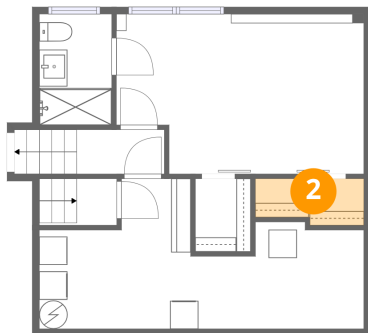

Home data report

77 Wagon Wheel Road, Plymouth, Plymouth County,
Massachusetts, United States, 02360

Room dimensions

Floor 4

Total:603sqft

Excluded: 204sqft

#		Dimensions	sqft	Counted as living area
15	Kitchen	12'2" x 11'4"	138 sq. ft	Yes
16	Deck	14'2" x 12'2"	184 sq. ft	No
17	Dining Area	11'4" x 11'8"	131 sq. ft	Yes
18	Living Room	22'7" x 13'4"	337 sq. ft	Yes

77 Wagon Wheel Road, Plymouth, Plymouth County,
Massachusetts, United States, 02360

1 Floor 1 - Garage

Dimensions: 21'3" x 22'4"
Area: 491 sq. ft
Counted as living area: No

Heated: No
Finished: No
Enclosed: Yes
Contiguous: Yes
Permitted: Yes
Wet space: No
Addition: No
Conversion: No

2 Floor 2 - W.I.C.

Dimensions: 7'8" x 3'4"
Area: 23 sq. ft
Counted as living area: Yes

Heated: Yes
Finished: Yes
Enclosed: Yes
Contiguous: Yes
Permitted: Yes
Wet space: No
Addition: No
Conversion: No

77 Wagon Wheel Road, Plymouth, Plymouth County,
Massachusetts, United States, 02360

3 Floor 2 - W.I.C.

Dimensions: 3'11" x 5'2"
Area: 20 sq. ft
Counted as living area: Yes

Heated: Yes
Finished: Yes
Enclosed: Yes
Contiguous: Yes
Permitted: Yes
Wet space: No
Addition: No
Conversion: No

4 Floor 2 - Hall