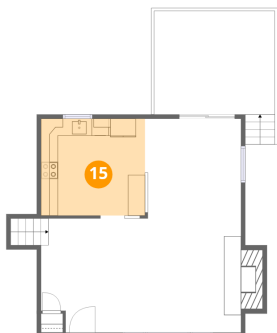

13 Floor 3 - Bedroom

Dimensions: 11'2" x 9'11"
Area: 111 sq. ft
Counted as living area: Yes

Heated: Yes
Finished: Yes
Enclosed: Yes
Contiguous: Yes
Permitted: Yes
Wet space: No
Addition: No
Conversion: No

14 Floor 3 - Bedroom

Dimensions: 9'9" x 9'11"
Area: 77 sq. ft
Counted as living area: Yes

Heated: Yes
Finished: Yes
Enclosed: Yes
Contiguous: Yes
Permitted: Yes
Wet space: No
Addition: No
Conversion: No

77 Wagon Wheel Road, Plymouth, Plymouth County,
Massachusetts, United States, 02360

15 Floor 4 - Kitchen

Dimensions: 12'2" x 11'4"
Area: 138 sq. ft
Counted as living area: Yes

Heated: Yes
Finished: Yes
Enclosed: Yes
Contiguous: Yes
Permitted: Yes
Wet space: No
Addition: No
Conversion: No