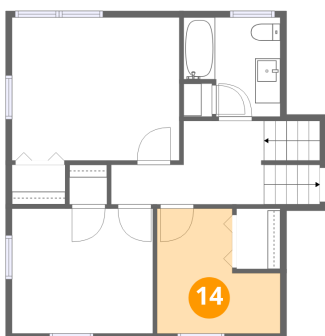

14 Floor 3 - Bedroom

Dimensions: 9'9" x 9'11"
Area: 77 sq. ft
Counted as living area: Yes

Heated: Yes
Finished: Yes
Enclosed: Yes
Contiguous: Yes
Permitted: Yes
Wet space: No
Addition: No
Conversion: No