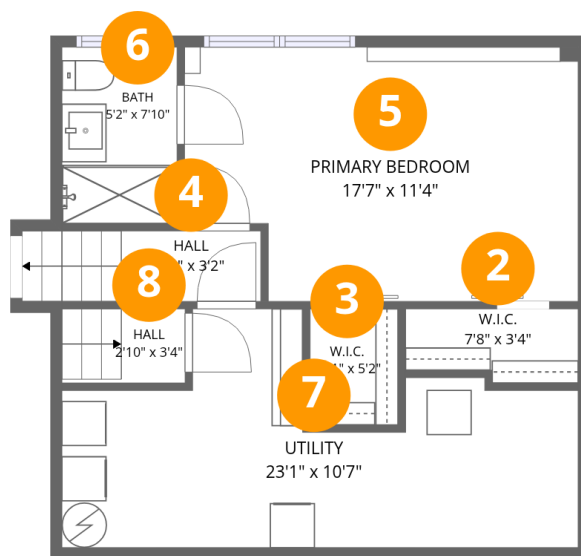

Room dimensions

Floor 1

Total:0sqft

Excluded: 491sqft

#		Dimensions	sqft	Counted as living area
1	Garage	21'3" x 22'4"	491 sq. ft	No

77 Wagon Wheel Road, Plymouth, Plymouth County, Massachusetts, United States, 02360

Room dimensions

Floor 2

Total:348sqft

Excluded: 173sqft

#		Dimensions	sqft	Counted as living area
2	W.I.C.	7'8" x 3'4"	23 sq. ft	Yes
3	W.I.C.	3'11" x 5'2"	20 sq. ft	Yes
4	Hall	6'3" x 3'2"	34 sq. ft	Yes
5	Primary Bedroom	17'7" x 11'4"	186 sq. ft	Yes
6	Bath	5'2" x 7'10"	40 sq. ft	Yes
7	Utility	23'1" x 10'7"	173 sq. ft	No
8	Hall	2'10" x 3'4"	18 sq. ft	Yes

14 Floor 3 - Bedroom

Dimensions: 9'9" x 9'11"
Area: 77 sq. ft
Counted as living area: Yes

Heated: Yes
Finished: Yes
Enclosed: Yes
Contiguous: Yes
Permitted: Yes
Wet space: No
Addition: No
Conversion: No

18 Floor 4 - Living Room

Dimensions: 22'7" x 13'4"
Area: 337 sq. ft
Counted as living area: Yes

Heated: Yes
Finished: Yes
Enclosed: Yes
Contiguous: Yes
Permitted: Yes
Wet space: No
Addition: No
Conversion: No