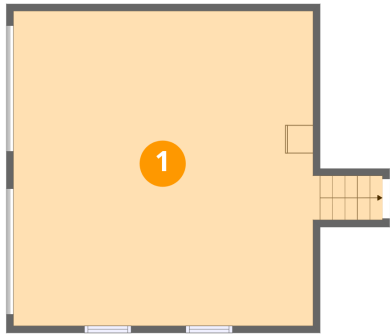

Home data report

77 Wagon Wheel Road, Plymouth, Plymouth County,
Massachusetts, United States, 02360

Room dimensions

Floor 3

Total:554sqft

Excluded: 0sqft

#		Dimensions	sqft	Counted as living area
9	W.I.C.	4'3" x 3'2"	13 sq. ft	Yes
10	Bedroom	13'3" x 11'4"	151 sq. ft	Yes
11	Hall	12'2" x 6'7"	88 sq. ft	Yes
12	Bath	7'8" x 7'10"	53 sq. ft	Yes
13	Bedroom	11'2" x 9'11"	111 sq. ft	Yes
14	Bedroom	9'9" x 9'11"	77 sq. ft	Yes

Home data report

77 Wagon Wheel Road, Plymouth, Plymouth County,
Massachusetts, United States, 02360

Room dimensions

Floor 4

Total:603sqft

Excluded: 204sqft

#		Dimensions	sqft	Counted as living area
15	Kitchen	12'2" x 11'4"	138 sq. ft	Yes
16	Deck	14'2" x 12'2"	184 sq. ft	No
17	Dining Area	11'4" x 11'8"	131 sq. ft	Yes
18	Living Room	22'7" x 13'4"	337 sq. ft	Yes

77 Wagon Wheel Road, Plymouth, Plymouth County,
Massachusetts, United States, 02360

1 Floor 1 - Garage

Dimensions: 21'3" x 22'4"
Area: 491 sq. ft
Counted as living area: No

Heated: No
Finished: No
Enclosed: Yes
Contiguous: Yes
Permitted: Yes
Wet space: No
Addition: No
Conversion: No

2 Floor 2 - W.I.C.

Dimensions: 7'8" x 3'4"
Area: 23 sq. ft
Counted as living area: Yes

Heated: Yes
Finished: Yes
Enclosed: Yes
Contiguous: Yes
Permitted: Yes
Wet space: No
Addition: No
Conversion: No

77 Wagon Wheel Road, Plymouth, Plymouth County,
Massachusetts, United States, 02360