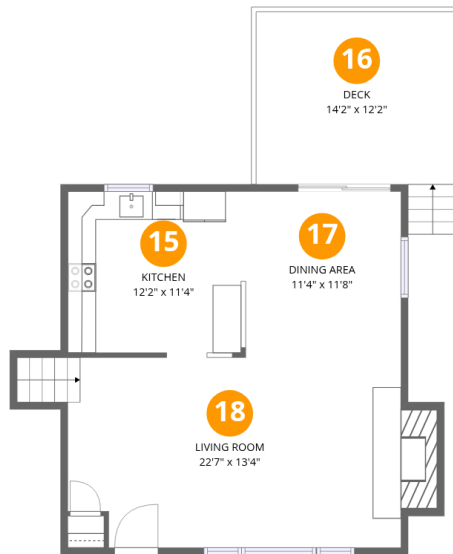

Home data report

77 Wagon Wheel Road, Plymouth, Plymouth County,
Massachusetts, United States, 02360

Room dimensions

Floor 3

Total:554sqft

Excluded: 0sqft

#		Dimensions	sqft	Counted as living area
9	W.I.C.	4'3" x 3'2"	13 sq. ft	Yes
10	Bedroom	13'3" x 11'4"	151 sq. ft	Yes
11	Hall	12'2" x 6'7"	88 sq. ft	Yes
12	Bath	7'8" x 7'10"	53 sq. ft	Yes
13	Bedroom	11'2" x 9'11"	111 sq. ft	Yes
14	Bedroom	9'9" x 9'11"	77 sq. ft	Yes

Home data report

77 Wagon Wheel Road, Plymouth, Plymouth County,
Massachusetts, United States, 02360

Room dimensions

Floor 4

Total:603sqft

Excluded: 204sqft

#		Dimensions	sqft	Counted as living area
15	Kitchen	12'2" x 11'4"	138 sq. ft	Yes
16	Deck	14'2" x 12'2"	184 sq. ft	No
17	Dining Area	11'4" x 11'8"	131 sq. ft	Yes
18	Living Room	22'7" x 13'4"	337 sq. ft	Yes

77 Wagon Wheel Road, Plymouth, Plymouth County,
Massachusetts, United States, 02360

1 Floor 1 - Garage

Dimensions: 21'3" x 22'4"
Area: 491 sq. ft
Counted as living area: No

Heated: No
Finished: No
Enclosed: Yes
Contiguous: Yes
Permitted: Yes
Wet space: No
Addition: No
Conversion: No

18 Floor 4 - Living Room

Dimensions: 22'7" x 13'4"
Area: 337 sq. ft
Counted as living area: Yes

Heated: Yes
Finished: Yes
Enclosed: Yes
Contiguous: Yes
Permitted: Yes
Wet space: No
Addition: No
Conversion: No