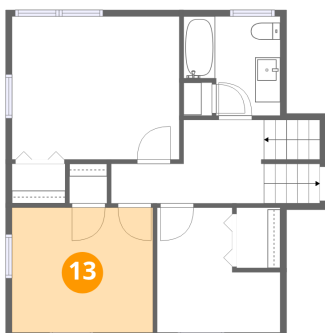

Heated: Yes
Finished: Yes
Enclosed: Yes
Contiguous: Yes
Permitted: Yes
Wet space: No
Addition: No
Conversion: No

11 Floor 3 - Hall

Dimensions: 12'2" x 6'7"
Area: 88 sq. ft
Counted as living area: Yes

Heated: Yes
Finished: Yes
Enclosed: Yes
Contiguous: Yes
Permitted: Yes
Wet space: No
Addition: No
Conversion: No

77 Wagon Wheel Road, Plymouth, Plymouth County,
Massachusetts, United States, 02360

12 Floor 3 - Bath

Dimensions: 7'8" x 7'10"
Area: 53 sq. ft
Counted as living area: Yes

Heated: Yes
Finished: Yes
Enclosed: Yes
Contiguous: Yes
Permitted: Yes
Wet space: Yes
Addition: No
Conversion: No

13 Floor 3 - Bedroom

Dimensions: 11'2" x 9'11"
Area: 111 sq. ft
Counted as living area: Yes

Heated: Yes
Finished: Yes
Enclosed: Yes
Contiguous: Yes
Permitted: Yes
Wet space: No
Addition: No
Conversion: No