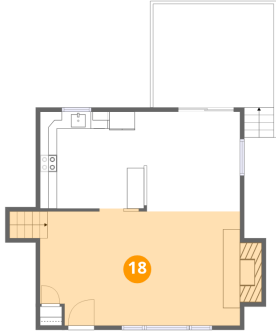

Home data report

77 Wagon Wheel Road, Plymouth, Plymouth County,
Massachusetts, United States, 02360

18 Floor 4 - Living Room

Dimensions: 22'7" x 13'4"
Area: 337 sq. ft
Counted as living area: Yes

Heated: Yes
Finished: Yes
Enclosed: Yes
Contiguous: Yes
Permitted: Yes
Wet space: No
Addition: No
Conversion: No