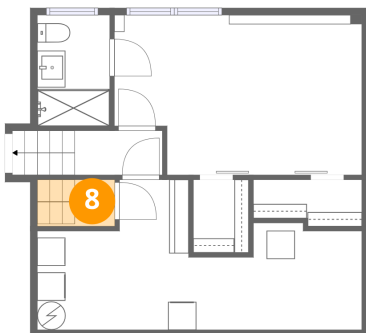

8 Floor 2 - Hall

Dimensions: 2'10" x 3'4"
Area: 18 sq. ft
Counted as living area: No

Heated: Yes
Finished: Yes
Enclosed: Yes
Contiguous: No
Permitted: Yes
Wet space: No
Addition: No
Conversion: No