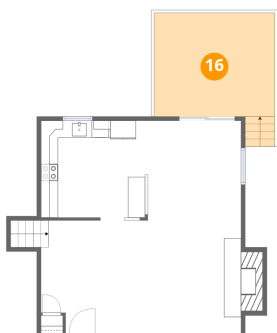

14 Floor 3 - Bedroom

Dimensions: 9'9" x 9'11"
Area: 77 sq. ft
Counted as living area: Yes

Heated: Yes
Finished: Yes
Enclosed: Yes
Contiguous: Yes
Permitted: Yes
Wet space: No
Addition: No
Conversion: No

77 Wagon Wheel Road, Plymouth, Plymouth County,
Massachusetts, United States, 02360

15 Floor 4 - Kitchen

Dimensions: 12'2" x 11'4"
Area: 138 sq. ft
Counted as living area: Yes

Heated: Yes
Finished: Yes
Enclosed: Yes
Contiguous: Yes
Permitted: Yes
Wet space: No
Addition: No
Conversion: No

16 Floor 4 - Deck

Dimensions: 14'2" x 12'2"
Area: 184 sq. ft
Counted as living area: No

Heated: No
Finished: No
Enclosed: No
Contiguous: Yes
Permitted: Yes
Wet space: No
Addition: No
Conversion: No

17 Floor 4 - Dining Area

Dimensions: 11'4" x 11'8"
Area: 131 sq. ft
Counted as living area: Yes

Heated: Yes
Finished: Yes
Enclosed: Yes
Contiguous: Yes
Permitted: Yes
Wet space: No
Addition: No
Conversion: No

Home data report

77 Wagon Wheel Road, Plymouth, Plymouth County,
Massachusetts, United States, 02360