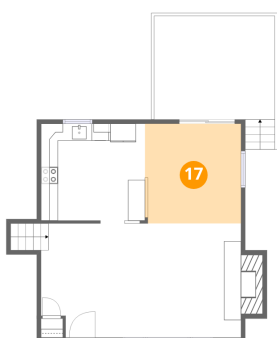

14 Floor 3 - Bedroom

Dimensions: 9'9" x 9'11"
Area: 77 sq. ft
Counted as living area: Yes

Heated: Yes
Finished: Yes
Enclosed: Yes
Contiguous: Yes
Permitted: Yes
Wet space: No
Addition: No
Conversion: No

77 Wagon Wheel Road, Plymouth, Plymouth County,
Massachusetts, United States, 02360

15 Floor 4 - Kitchen

Dimensions: 12'2" x 11'4"
Area: 138 sq. ft
Counted as living area: Yes

Heated: Yes
Finished: Yes
Enclosed: Yes
Contiguous: Yes
Permitted: Yes
Wet space: No
Addition: No
Conversion: No

16 Floor 4 - Deck

Dimensions: 14'2" x 12'2"
Area: 184 sq. ft
Counted as living area: No

Heated: No
Finished: No
Enclosed: No
Contiguous: Yes
Permitted: Yes
Wet space: No
Addition: No
Conversion: No

17 Floor 4 - Dining Area

Dimensions: 11'4" x 11'8"
Area: 131 sq. ft
Counted as living area: Yes

Heated: Yes
Finished: Yes
Enclosed: Yes
Contiguous: Yes
Permitted: Yes
Wet space: No
Addition: No
Conversion: No

Home data report

77 Wagon Wheel Road, Plymouth, Plymouth County,
Massachusetts, United States, 02360