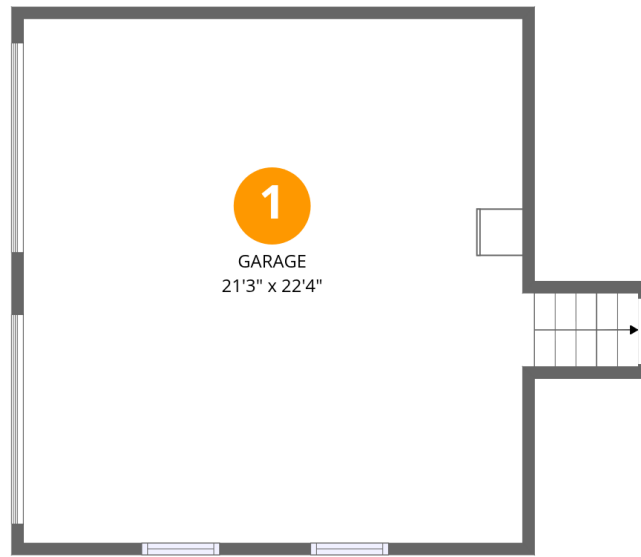

Home data report

77 Wagon Wheel Road, Plymouth, Plymouth County,
Massachusetts, United States, 02360

Total Area: 1505 sq. ft

1st Floor: 0 sq. ft, 2nd Floor: 348 sq. ft, 3rd Floor: 554 sq. ft, 4th Floor: 603 sq. ft

Excluded: Garage 491 sq. ft, Utility 173 sq. ft, Deck 184 sq. ft, Fireplace 20 sq. ft, Walls: 197 sq. ft

Property summary

Home data report

77 Wagon Wheel Road, Plymouth, Plymouth County,
Massachusetts, United States, 02360

Room dimensions

Floor 1

Total:0sqft

Excluded: 491sqft

#		Dimensions	sqft	Counted as living area
1	Garage	21'3" x 22'4"	491 sq. ft	No

77 Wagon Wheel Road, Plymouth, Plymouth County, Massachusetts, United States, 02360