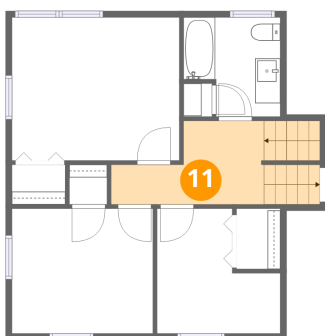

Dimensions: 4'3" x 3'2"
Area: 13 sq. ft
Counted as living area: Yes

Heated: Yes
Finished: Yes
Enclosed: Yes
Contiguous: Yes
Permitted: Yes
Wet space: No
Addition: No
Conversion: No

10 Floor 3 - Bedroom

Dimensions: 13'3" x 11'4"
Area: 151 sq. ft
Counted as living area: Yes

Heated: Yes
Finished: Yes
Enclosed: Yes
Contiguous: Yes
Permitted: Yes
Wet space: No
Addition: No
Conversion: No

11 Floor 3 - Hall

Dimensions: 12'2" x 6'7"
Area: 88 sq. ft
Counted as living area: Yes

Heated: Yes
Finished: Yes
Enclosed: Yes
Contiguous: Yes
Permitted: Yes
Wet space: No
Addition: No
Conversion: No

77 Wagon Wheel Road, Plymouth, Plymouth County,
Massachusetts, United States, 02360

12 Floor 3 - Bath

Dimensions: 7'8" x 7'10"
Area: 53 sq. ft
Counted as living area: Yes

Heated: Yes
Finished: Yes
Enclosed: Yes
Contiguous: Yes
Permitted: Yes
Wet space: Yes
Addition: No
Conversion: No