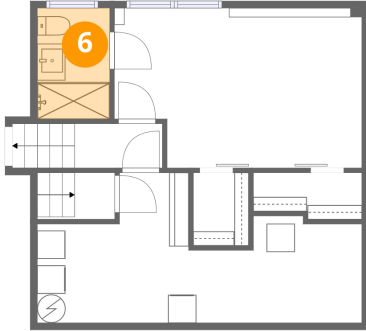

77 Wagon Wheel Road, Plymouth, Plymouth County,
Massachusetts, United States, 02360

6 Floor 2 - Bath

Dimensions: 5'2" x 7'10"
Area: 40 sq. ft
Counted as living area: Yes

Heated: Yes
Finished: Yes
Enclosed: Yes
Contiguous: Yes
Permitted: Yes
Wet space: Yes
Addition: No
Conversion: No