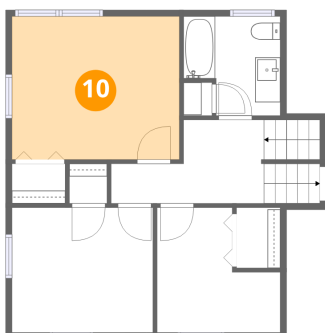

Heated: Yes
Finished: Yes
Enclosed: Yes
Contiguous: No
Permitted: Yes
Wet space: No
Addition: No
Conversion: No

77 Wagon Wheel Road, Plymouth, Plymouth County,
Massachusetts, United States, 02360

9 Floor 3 - W.I.C.

Dimensions: 4'3" x 3'2"
Area: 13 sq. ft
Counted as living area: Yes

Heated: Yes
Finished: Yes
Enclosed: Yes
Contiguous: Yes
Permitted: Yes
Wet space: No
Addition: No
Conversion: No

10 Floor 3 - Bedroom

Dimensions: 13'3" x 11'4"
Area: 151 sq. ft
Counted as living area: Yes