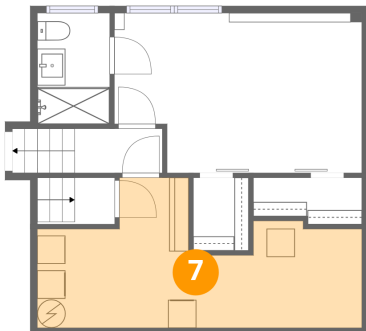

7 Floor 2 - Utility

Dimensions: 23'1" x 10'7"
Area: 173 sq. ft
Counted as living area: No

Heated: Yes
Finished: No
Enclosed: Yes
Contiguous: Yes
Permitted: Yes
Wet space: No
Addition: No
Conversion: No