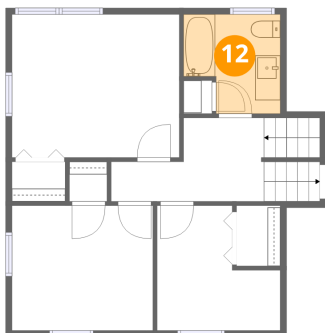

Dimensions: 4'3" x 3'2"
Area: 13 sq. ft
Counted as living area: Yes

Heated: Yes
Finished: Yes
Enclosed: Yes
Contiguous: Yes
Permitted: Yes
Wet space: No
Addition: No
Conversion: No

10 Floor 3 - Bedroom

Dimensions: 13'3" x 11'4"
Area: 151 sq. ft
Counted as living area: Yes

Heated: Yes
Finished: Yes
Enclosed: Yes
Contiguous: Yes
Permitted: Yes
Wet space: No
Addition: No
Conversion: No

11 Floor 3 - Hall

Dimensions: 12'2" x 6'7"
Area: 88 sq. ft
Counted as living area: Yes

Heated: Yes
Finished: Yes
Enclosed: Yes
Contiguous: Yes
Permitted: Yes
Wet space: No
Addition: No
Conversion: No

77 Wagon Wheel Road, Plymouth, Plymouth County,
Massachusetts, United States, 02360

12 Floor 3 - Bath

Dimensions: 7'8" x 7'10"
Area: 53 sq. ft
Counted as living area: Yes

Heated: Yes
Finished: Yes
Enclosed: Yes
Contiguous: Yes
Permitted: Yes
Wet space: Yes
Addition: No
Conversion: No