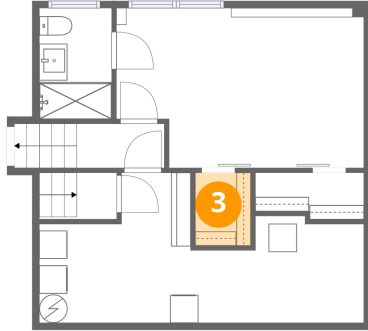

2 Floor 2 - W.I.C.

Dimensions: 7'8" x 3'4"
Area: 23 sq. ft
Counted as living area: Yes

Heated: Yes
Finished: Yes
Enclosed: Yes
Contiguous: Yes
Permitted: Yes
Wet space: No
Addition: No
Conversion: No

77 Wagon Wheel Road, Plymouth, Plymouth County,
Massachusetts, United States, 02360

3 Floor 2 - W.I.C.

Dimensions: 3'11" x 5'2"
Area: 20 sq. ft
Counted as living area: Yes

Heated: Yes
Finished: Yes
Enclosed: Yes
Contiguous: Yes
Permitted: Yes
Wet space: No
Addition: No
Conversion: No

4 Floor 2 - Hall