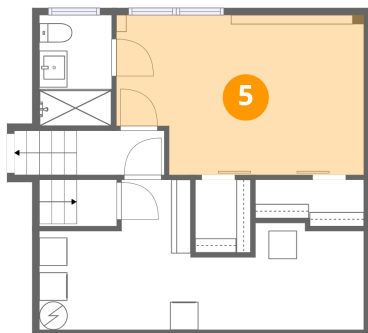

3 Floor 2 - W.I.C.

Dimensions: 3'11" x 5'2"
Area: 20 sq. ft
Counted as living area: Yes

Heated: Yes
Finished: Yes
Enclosed: Yes
Contiguous: Yes
Permitted: Yes
Wet space: No
Addition: No
Conversion: No

4 Floor 2 - Hall

Dimensions: 17'7" x 11'4"
Area: 186 sq. ft
Counted as living area: Yes

Heated: Yes
Finished: Yes
Enclosed: Yes
Contiguous: Yes
Permitted: Yes
Wet space: No
Addition: No
Conversion: No

77 Wagon Wheel Road, Plymouth, Plymouth County,
Massachusetts, United States, 02360