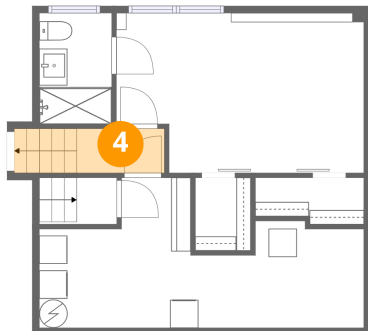

2 Floor 2 - W.I.C.

Dimensions: 7'8" x 3'4"
Area: 23 sq. ft
Counted as living area: Yes

Heated: Yes
Finished: Yes
Enclosed: Yes
Contiguous: Yes
Permitted: Yes
Wet space: No
Addition: No
Conversion: No

77 Wagon Wheel Road, Plymouth, Plymouth County,
Massachusetts, United States, 02360

3 Floor 2 - W.I.C.

Dimensions: 3'11" x 5'2"
Area: 20 sq. ft
Counted as living area: Yes

Heated: Yes
Finished: Yes
Enclosed: Yes
Contiguous: Yes
Permitted: Yes
Wet space: No
Addition: No
Conversion: No

4 Floor 2 - Hall