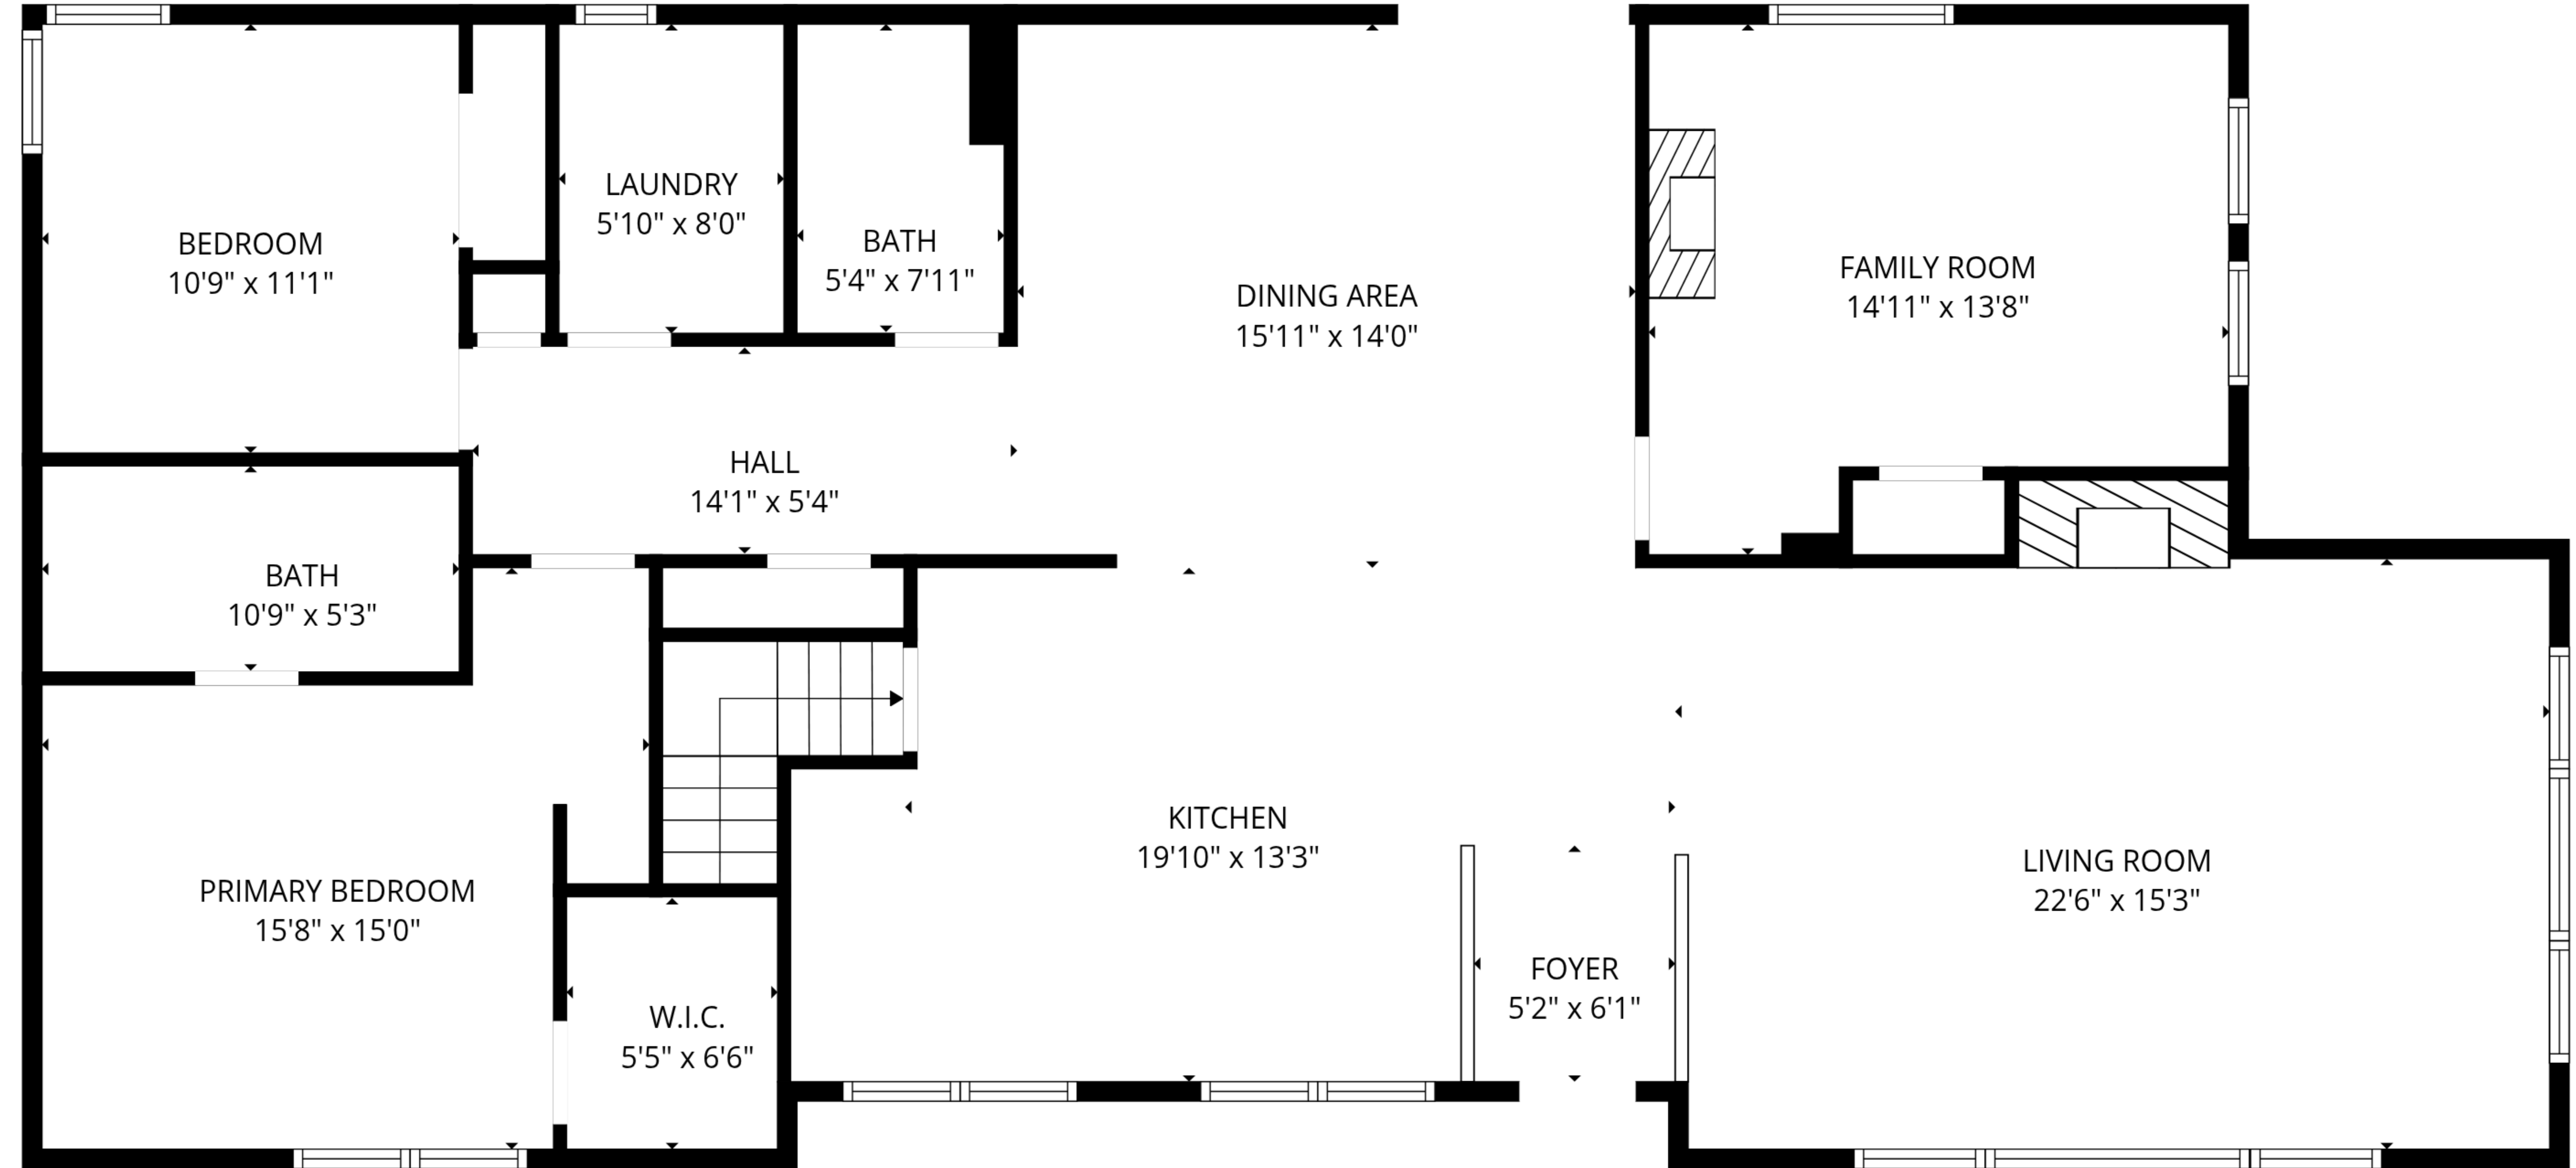

TOTAL: 1719 sq. ft

Basement 1: 0 sq. ft, 1st floor: 1719 sq. ft

EXCLUDED AREAS: STORAGE: 215 sq. ft, GARAGE: 321 sq. ft, WALLS: 159 sq. ft

TOTAL: 1719 sq. ft

Basement 1: 0 sq. ft, 1st floor: 1719 sq. ft

EXCLUDED AREAS: STORAGE: 215 sq. ft, GARAGE: 321 sq. ft, WALLS: 159 sq. ft

Basement 1

1st floor

TOTAL: 1719 sq. ft
 Basement 1: 0 sq. ft, 1st floor: 1719 sq. ft
 EXCLUDED AREAS: STORAGE: 215 sq. ft, GARAGE: 321 sq. ft, WALLS: 159 sq. ft