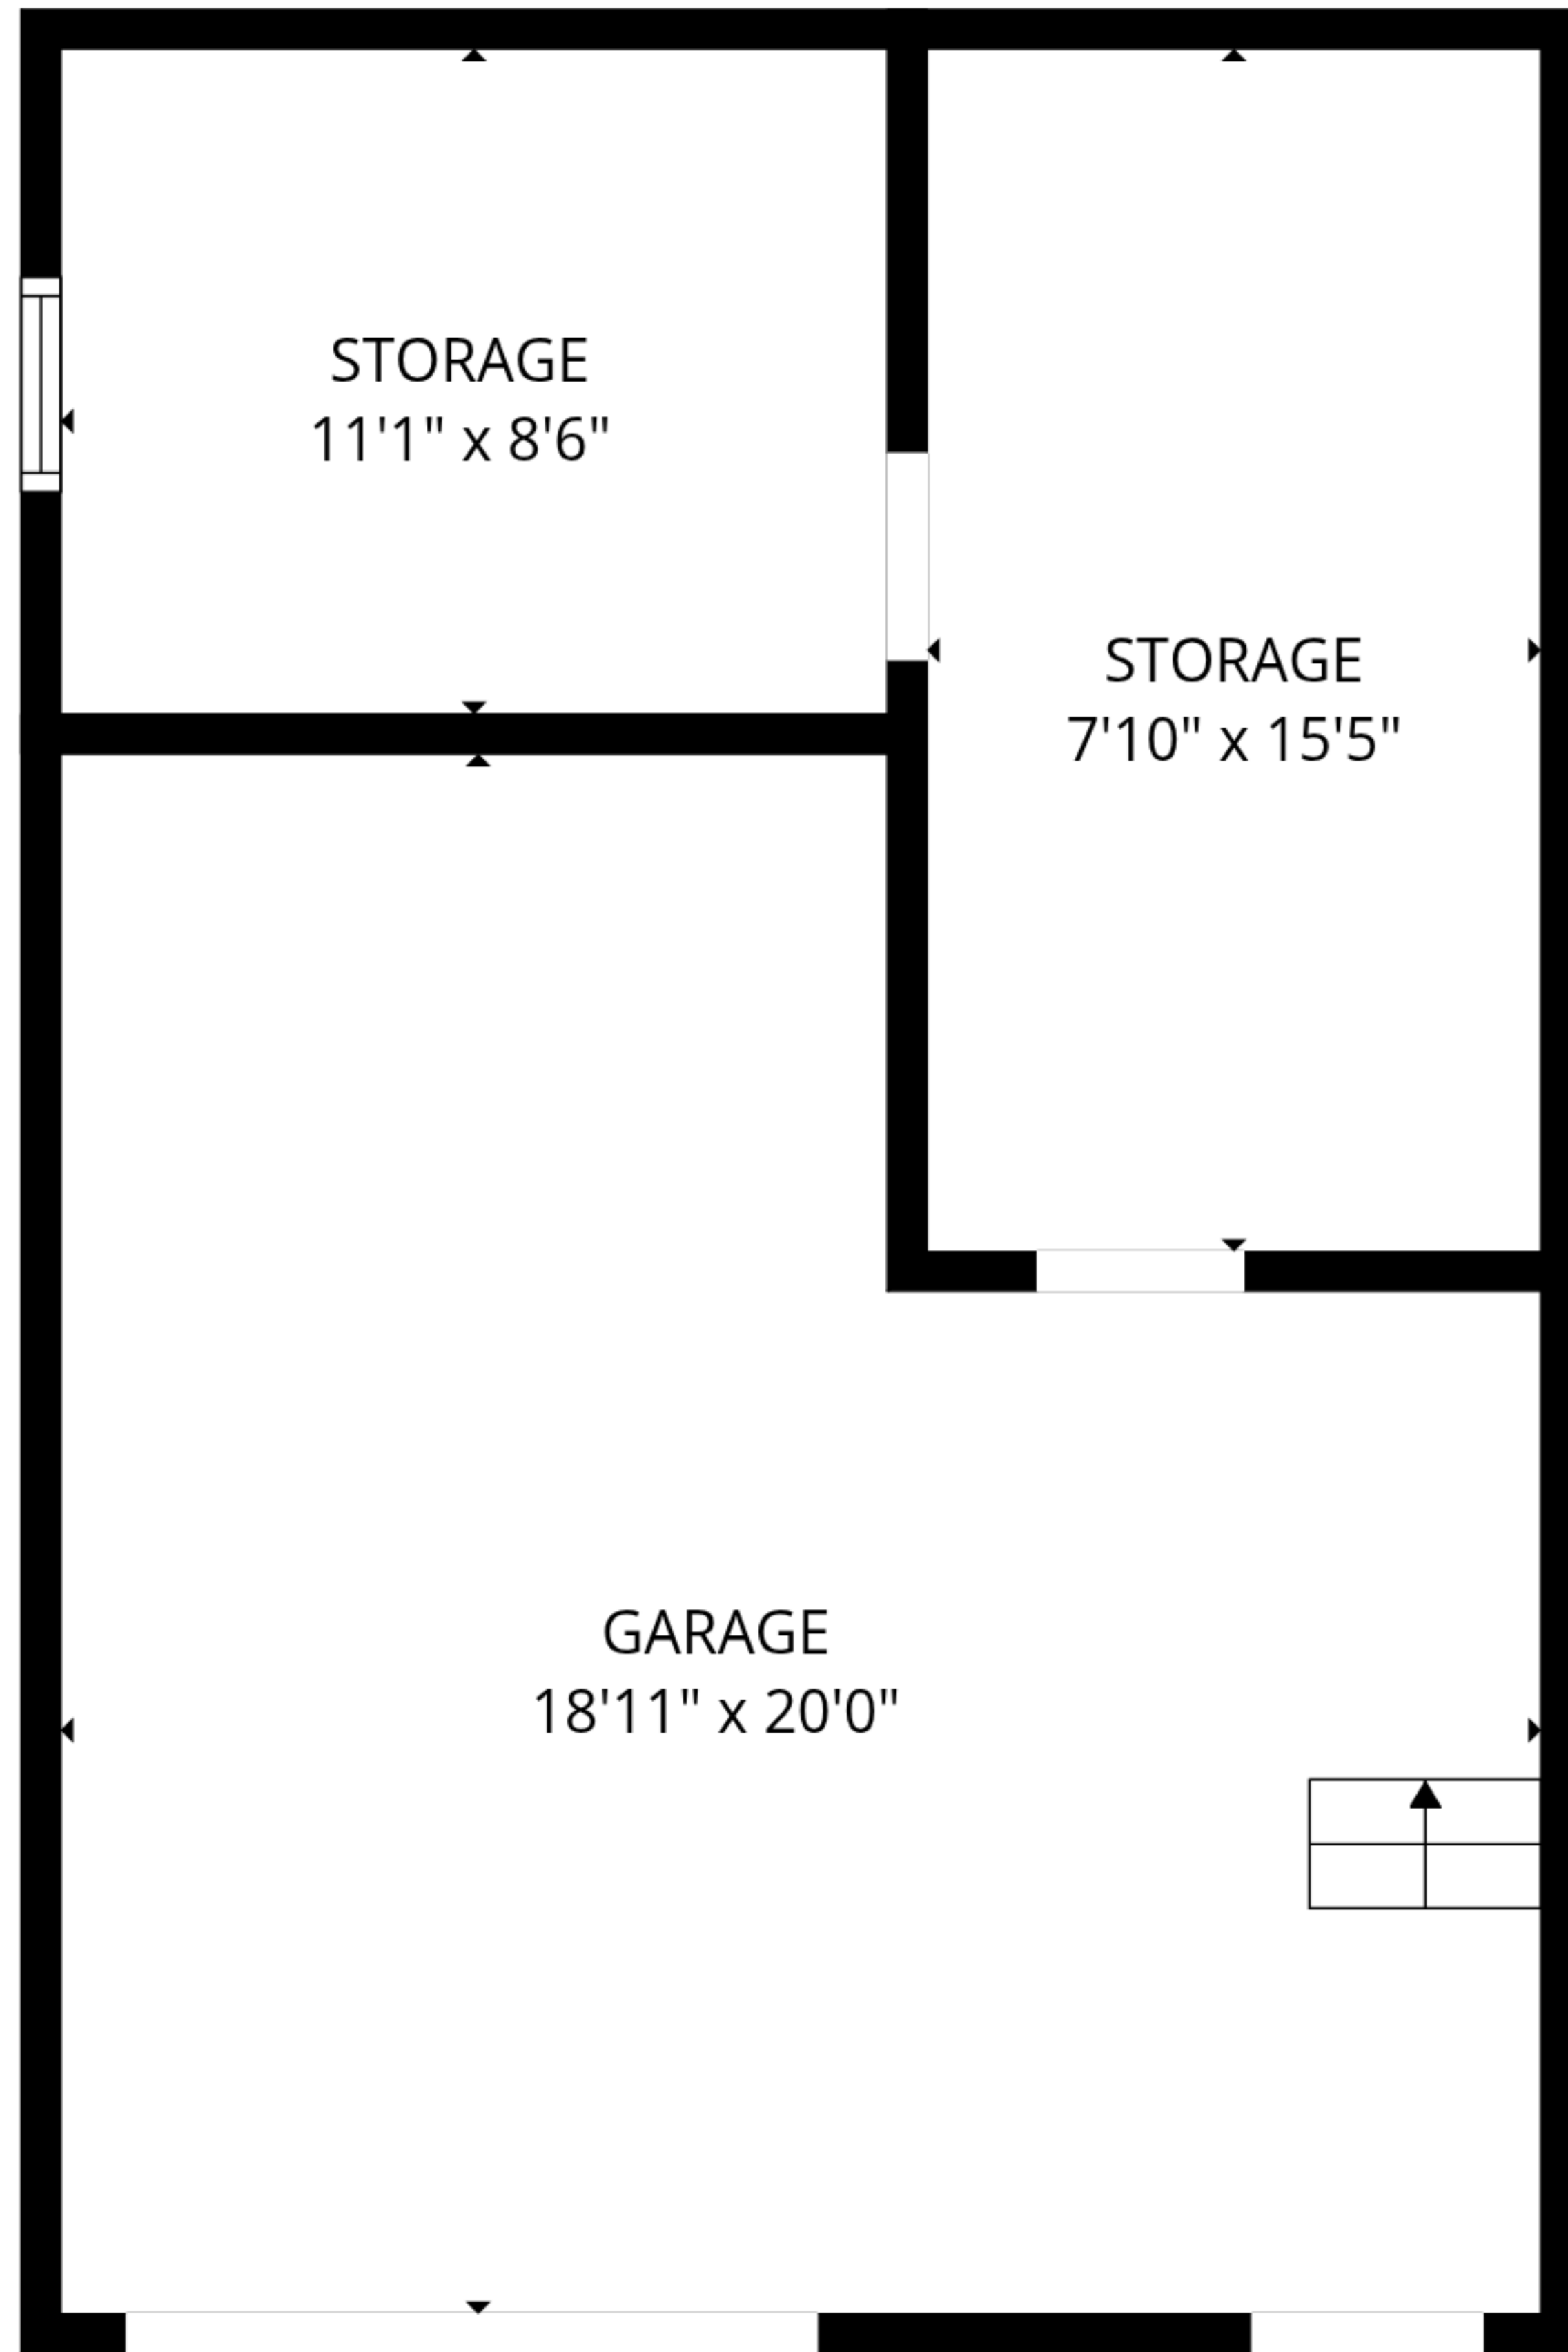

TOTAL: 1719 sq. ft

Basement 1: 0 sq. ft, 1st floor: 1719 sq. ft

EXCLUDED AREAS: STORAGE: 215 sq. ft, GARAGE: 321 sq. ft, WALLS: 159 sq. ft

TOTAL: 1719 sq. ft

Basement 1: 0 sq. ft, 1st floor: 1719 sq. ft

EXCLUDED AREAS: STORAGE: 215 sq. ft, GARAGE: 321 sq. ft, WALLS: 159 sq. ft

Basement 1

1st floor

TOTAL: 1719 sq. ft
 Basement 1: 0 sq. ft, 1st floor: 1719 sq. ft
 EXCLUDED AREAS: STORAGE: 215 sq. ft, GARAGE: 321 sq. ft, WALLS: 159 sq. ft