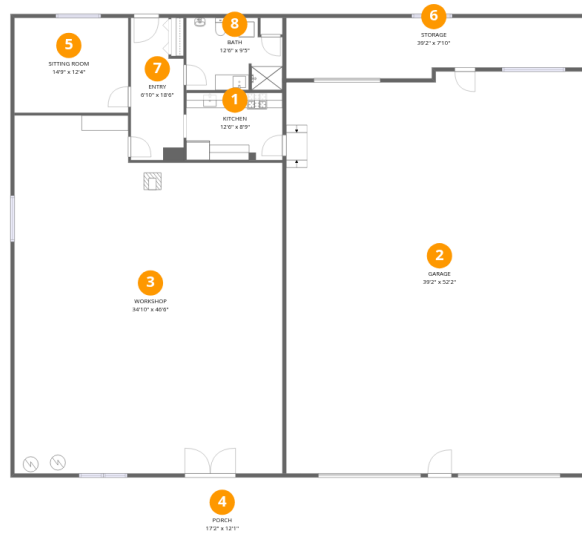

Home data report

**2680 Bluewater Drive, North Shore, Moneta, Franklin County,
Virginia, United States, 24121**

Total Area: 574 sq. ft

1st Floor: 574 sq. ft

Excluded: Garage 2058 sq. ft, Workshop 1497 sq. ft, Storage 279 sq. ft, Porch 207 sq. ft,

Walls: 136 sq. ft

Property summary

 **1** Floors

 **1** Bathrooms

 **1** Garages

Home data report

2680 Bluewater Drive, North Shore, Moneta, Franklin County, Virginia, United States, 24121

Room dimensions

Floor 1

Total:574sqft

Excluded: 4041sqft

#		Dimensions	sqft	Counted as living area
1	Kitchen	12'6" x 8'9"	110 sq. ft	Yes
2	Garage	39'2" x 52'2"	2044 sq. ft	No
3	Workshop	34'10" x 46'6"	1620 sq. ft	No
4	Porch	17'2" x 12'1"	207 sq. ft	No
5	Sitting Room	14'9" x 12'4"	182 sq. ft	Yes
6	Storage	39'2" x 7'10"	308 sq. ft	No
7	Entry	6'10" x 18'6"	127 sq. ft	Yes
8	Bath	12'6" x 9'5"	117 sq. ft	Yes

2680 Bluewater Drive, North Shore, Moneta, Franklin County,
Virginia, United States, 24121

1 Floor 1 - Kitchen

Dimensions: 12'6" x 8'9"
Area: 110 sq. ft
Counted as living area: Yes

Heated: Yes
Finished: Yes
Enclosed: Yes
Contiguous: Yes
Permitted: Yes
Wet space: No
Addition: No
Conversion: No