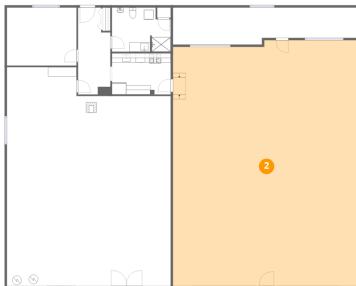

Walls: 136 sq. ft

Property summary

 **1** Floors

 **1** Bathrooms

 **1** Garages

Home data report

2680 Bluewater Drive, North Shore, Moneta, Franklin County, Virginia, United States, 24121

Room dimensions

Floor 1

Total:574sqft

Excluded: 4041sqft

#		Dimensions	sqft	Counted as living area
1	Kitchen	12'6" x 8'9"	110 sq. ft	Yes
2	Garage	39'2" x 52'2"	2044 sq. ft	No
3	Workshop	34'10" x 46'6"	1620 sq. ft	No
4	Porch	17'2" x 12'1"	207 sq. ft	No
5	Sitting Room	14'9" x 12'4"	182 sq. ft	Yes
6	Storage	39'2" x 7'10"	308 sq. ft	No
7	Entry	6'10" x 18'6"	127 sq. ft	Yes
8	Bath	12'6" x 9'5"	117 sq. ft	Yes

2680 Bluewater Drive, North Shore, Moneta, Franklin County,
Virginia, United States, 24121

1 Floor 1 - Kitchen

Dimensions: 12'6" x 8'9"
Area: 110 sq. ft
Counted as living area: Yes

Heated: Yes
Finished: Yes
Enclosed: Yes
Contiguous: Yes
Permitted: Yes
Wet space: No
Addition: No
Conversion: No

2 Floor 1 - Garage

Dimensions: 39'2" x 52'2"
Area: 2044 sq. ft
Counted as living area: No

Heated: No
Finished: No
Enclosed: Yes
Contiguous: No
Permitted: Yes
Wet space: No
Addition: No
Conversion: No

2680 Bluewater Drive, North Shore, Moneta, Franklin County, Virginia, United States, 24121