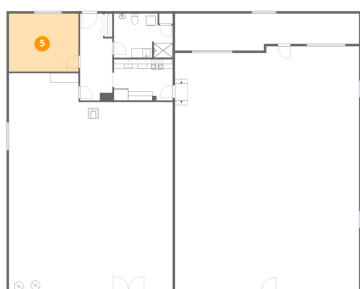

2 Floor 1 - Garage

Dimensions: 39'2" x 52'2"
Area: 2044 sq. ft
Counted as living area: No

Heated: No
Finished: No
Enclosed: Yes
Contiguous: No
Permitted: Yes
Wet space: No
Addition: No
Conversion: No

2680 Bluewater Drive, North Shore, Moneta, Franklin County, Virginia, United States, 24121

3 Floor 1 - Workshop

Dimensions: 34'10" x 46'6"
Area: 1620 sq. ft
Counted as living area: No

Heated: No
Finished: No
Enclosed: Yes
Contiguous: No
Permitted: Yes
Wet space: No
Addition: No
Conversion: No

4 Floor 1 - Porch

Dimensions: 17'2" x 12'1"
Area: 207 sq. ft
Counted as living area: No

Heated: No
Finished: No
Enclosed: No
Contiguous: Yes
Permitted: Yes
Wet space: No
Addition: No
Conversion: No

5 Floor 1 - Sitting Room

Dimensions: 14'9" x 12'4"
Area: 182 sq. ft
Counted as living area: Yes

Heated: Yes
Finished: Yes
Enclosed: Yes
Contiguous: Yes
Permitted: Yes
Wet space: No
Addition: No
Conversion: No

2680 Bluewater Drive, North Shore, Moneta, Franklin County,
Virginia, United States, 24121