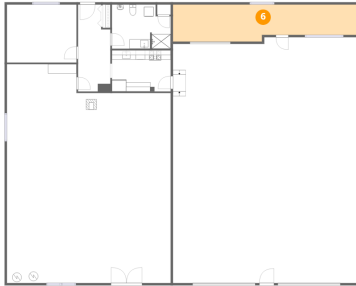

2680 Bluewater Drive, North Shore, Moneta, Franklin County,
Virginia, United States, 24121

6 Floor 1 - Storage

Dimensions: 39'2" x 7'10"
Area: 308 sq. ft
Counted as living area: No

Heated: No
Finished: No
Enclosed: No
Contiguous: Yes
Permitted: Yes
Wet space: No
Addition: No
Conversion: No