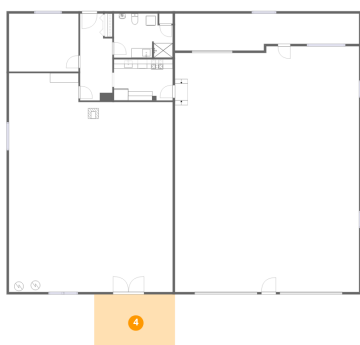

2680 Bluewater Drive, North Shore, Moneta, Franklin County,
Virginia, United States, 24121

1 Floor 1 - Kitchen

Dimensions: 12'6" x 8'9"
Area: 110 sq. ft
Counted as living area: Yes

Heated: Yes
Finished: Yes
Enclosed: Yes
Contiguous: Yes
Permitted: Yes
Wet space: No
Addition: No
Conversion: No

2 Floor 1 - Garage

Dimensions: 39'2" x 52'2"
Area: 2044 sq. ft
Counted as living area: No

Heated: No
Finished: No
Enclosed: Yes
Contiguous: No
Permitted: Yes
Wet space: No
Addition: No
Conversion: No

2680 Bluewater Drive, North Shore, Moneta, Franklin County, Virginia, United States, 24121

3 Floor 1 - Workshop

Dimensions: 34'10" x 46'6"
Area: 1620 sq. ft
Counted as living area: No

Heated: No
Finished: No
Enclosed: Yes
Contiguous: No
Permitted: Yes
Wet space: No
Addition: No
Conversion: No

4 Floor 1 - Porch

Dimensions: 17'2" x 12'1"
Area: 207 sq. ft
Counted as living area: No

Heated: No
Finished: No
Enclosed: No
Contiguous: Yes
Permitted: Yes
Wet space: No
Addition: No
Conversion: No

5 Floor 1 - Sitting Room