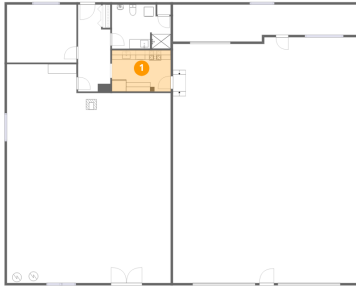

Walls: 136 sq. ft

Property summary

 **1** Floors

 **1** Bathrooms

 **1** Garages

Home data report

2680 Bluewater Drive, North Shore, Moneta, Franklin County, Virginia, United States, 24121

Room dimensions

Floor 1

Total:574sqft

Excluded: 4041sqft

#		Dimensions	sqft	Counted as living area
1	Kitchen	12'6" x 8'9"	110 sq. ft	Yes
2	Garage	39'2" x 52'2"	2044 sq. ft	No
3	Workshop	34'10" x 46'6"	1620 sq. ft	No
4	Porch	17'2" x 12'1"	207 sq. ft	No
5	Sitting Room	14'9" x 12'4"	182 sq. ft	Yes
6	Storage	39'2" x 7'10"	308 sq. ft	No
7	Entry	6'10" x 18'6"	127 sq. ft	Yes
8	Bath	12'6" x 9'5"	117 sq. ft	Yes

2680 Bluewater Drive, North Shore, Moneta, Franklin County,
Virginia, United States, 24121

1 Floor 1 - Kitchen

Dimensions: 12'6" x 8'9"
Area: 110 sq. ft
Counted as living area: Yes

Heated: Yes
Finished: Yes
Enclosed: Yes
Contiguous: Yes
Permitted: Yes
Wet space: No
Addition: No
Conversion: No

2 Floor 1 - Garage

Dimensions: 39'2" x 52'2"
Area: 2044 sq. ft
Counted as living area: No

Heated: No
Finished: No
Enclosed: Yes
Contiguous: No
Permitted: Yes
Wet space: No
Addition: No
Conversion: No

2680 Bluewater Drive, North Shore, Moneta, Franklin County, Virginia, United States, 24121