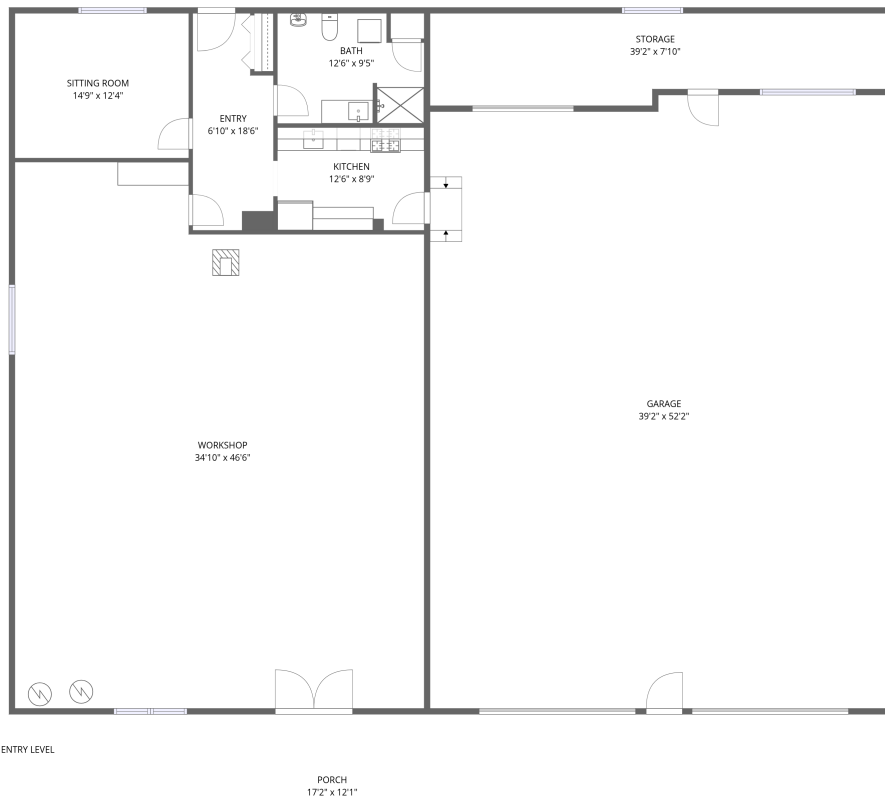

Home data report

**2680 Bluewater Drive, North Shore, Moneta, Franklin County,
Virginia, United States, 24121**

Total Area: 574 sq. ft

1st Floor: 574 sq. ft

Excluded: Garage 2058 sq. ft, Workshop 1497 sq. ft, Storage 279 sq. ft, Porch 207 sq. ft,

Walls: 136 sq. ft

Property summary

 **1** Floors

 **1** Bathrooms

 **1** Garages

Home data report

2680 Bluewater Drive, North Shore, Moneta, Franklin County, Virginia, United States, 24121

Room dimensions

2680 Bluewater Drive, North Shore, Moneta, Franklin County,
Virginia, United States, 24121

1 Floor 1 - Kitchen

Dimensions: 12'6" x 8'9"
Area: 110 sq. ft
Counted as living area: Yes

Heated: Yes
Finished: Yes
Enclosed: Yes
Contiguous: Yes
Permitted: Yes
Wet space: No
Addition: No
Conversion: No

4 Floor 1 - Porch

Dimensions: 17'2" x 12'1"
Area: 207 sq. ft
Counted as living area: No

Heated: No
Finished: No
Enclosed: No
Contiguous: Yes
Permitted: Yes
Wet space: No
Addition: No
Conversion: No

5 Floor 1 - Sitting Room