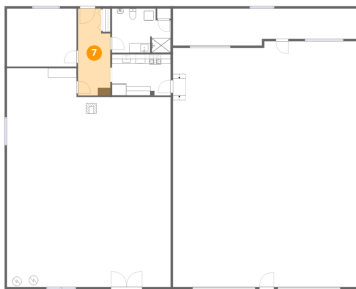

4 Floor 1 - Porch

Dimensions: 17'2" x 12'1"
Area: 207 sq. ft
Counted as living area: No

Heated: No
Finished: No
Enclosed: No
Contiguous: Yes
Permitted: Yes
Wet space: No
Addition: No
Conversion: No

5 Floor 1 - Sitting Room

Dimensions: 14'9" x 12'4"
Area: 182 sq. ft
Counted as living area: Yes

Heated: Yes
Finished: Yes
Enclosed: Yes
Contiguous: Yes
Permitted: Yes
Wet space: No
Addition: No
Conversion: No

2680 Bluewater Drive, North Shore, Moneta, Franklin County,
Virginia, United States, 24121

6 Floor 1 - Storage

Dimensions: 39'2" x 7'10"
Area: 308 sq. ft
Counted as living area: No

Heated: No
Finished: No
Enclosed: No
Contiguous: Yes
Permitted: Yes
Wet space: No
Addition: No
Conversion: No

7 Floor 1 - Entry